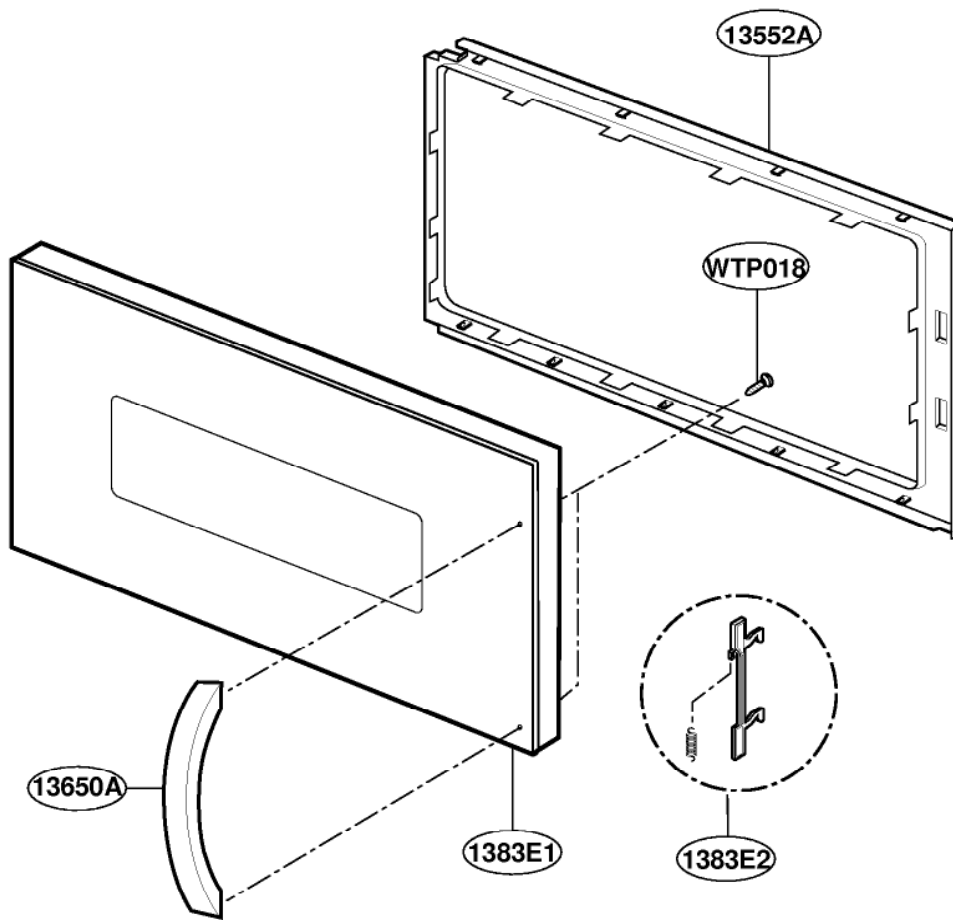

This Owner's Manual is provided and hosted by [Appliance Factory Parts](http://www.ApplianceFactoryParts.com).

GE SCA2000BBB03 Owner's Manual

[Shop genuine replacement parts for GE
SCA2000BBB03](#)

DOOR PARTS

[Find Your GE Microwave Parts - Select From 3055 Models](#)

----- Manual continues below -----

EXPLODED VIEW

DOOR PARTS

CONTROLLER PARTS

OVEN CAVITY PARTS

LATCH BOARD PARTS

INTERIOR PARTS (I)