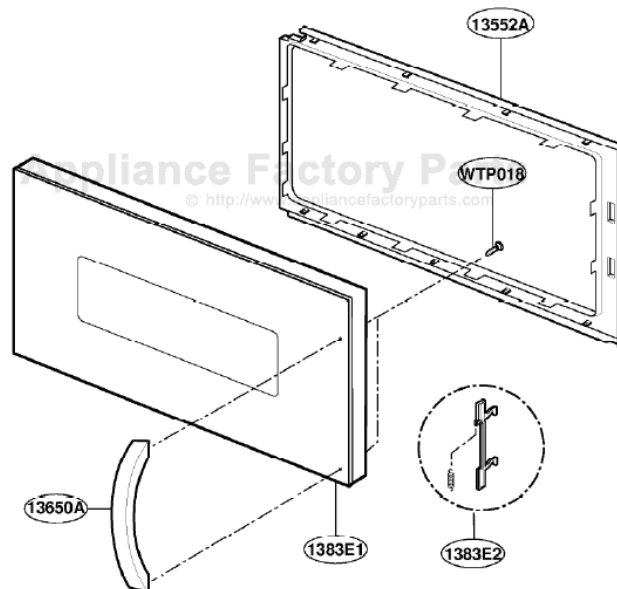

This Owner's Manual is provided and hosted by [Appliance Factory Parts](http://www.ApplianceFactoryParts.com).

GE SCA2000BBB03 Owner's Manual

[Shop genuine replacement parts for GE
SCA2000BBB03](#)

DOOR PARTS

[Find Your GE Microwave Parts - Select From 3055 Models](#)

----- Manual continues below -----

EXPLODED VIEW

DOOR PARTS

CONTROLLER PARTS

OVEN CAVITY PARTS

LATCH BOARD PARTS

INTERIOR PARTS (I)