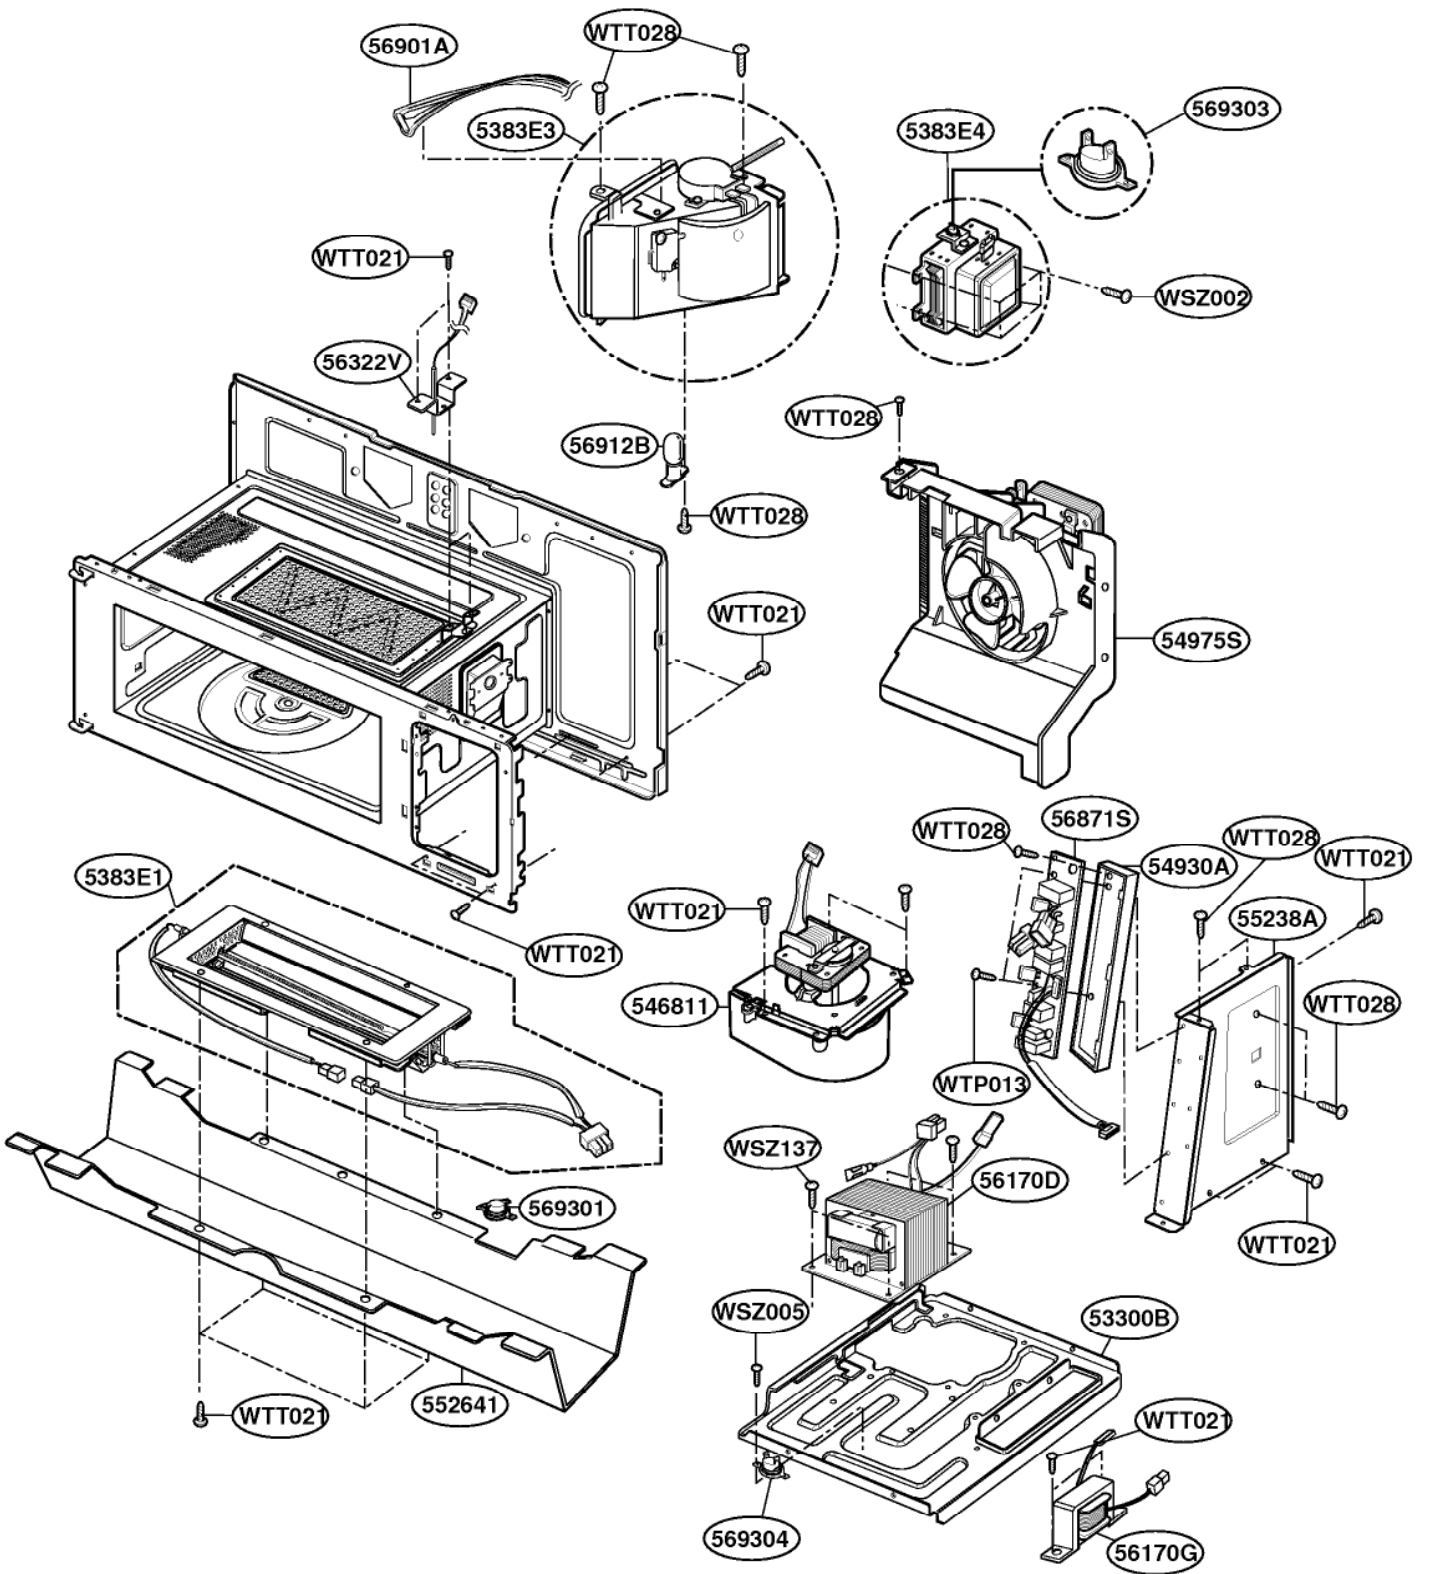

This Owner's Manual is provided and hosted by [Appliance Factory Parts](http://www.ApplianceFactoryParts.com).

GE SCA2000BBB03 Owner's Manual

[Shop genuine replacement parts for GE
SCA2000BBB03](#)

DOOR PARTS

[Find Your GE Microwave Parts - Select From 3055 Models](#)

----- Manual continues below -----

EXPLODED VIEW

DOOR PARTS

CONTROLLER PARTS

OVEN CAVITY PARTS

LATCH BOARD PARTS

INTERIOR PARTS (I)

INTERIOR PARTS (II)

INSTALLATION PARTS