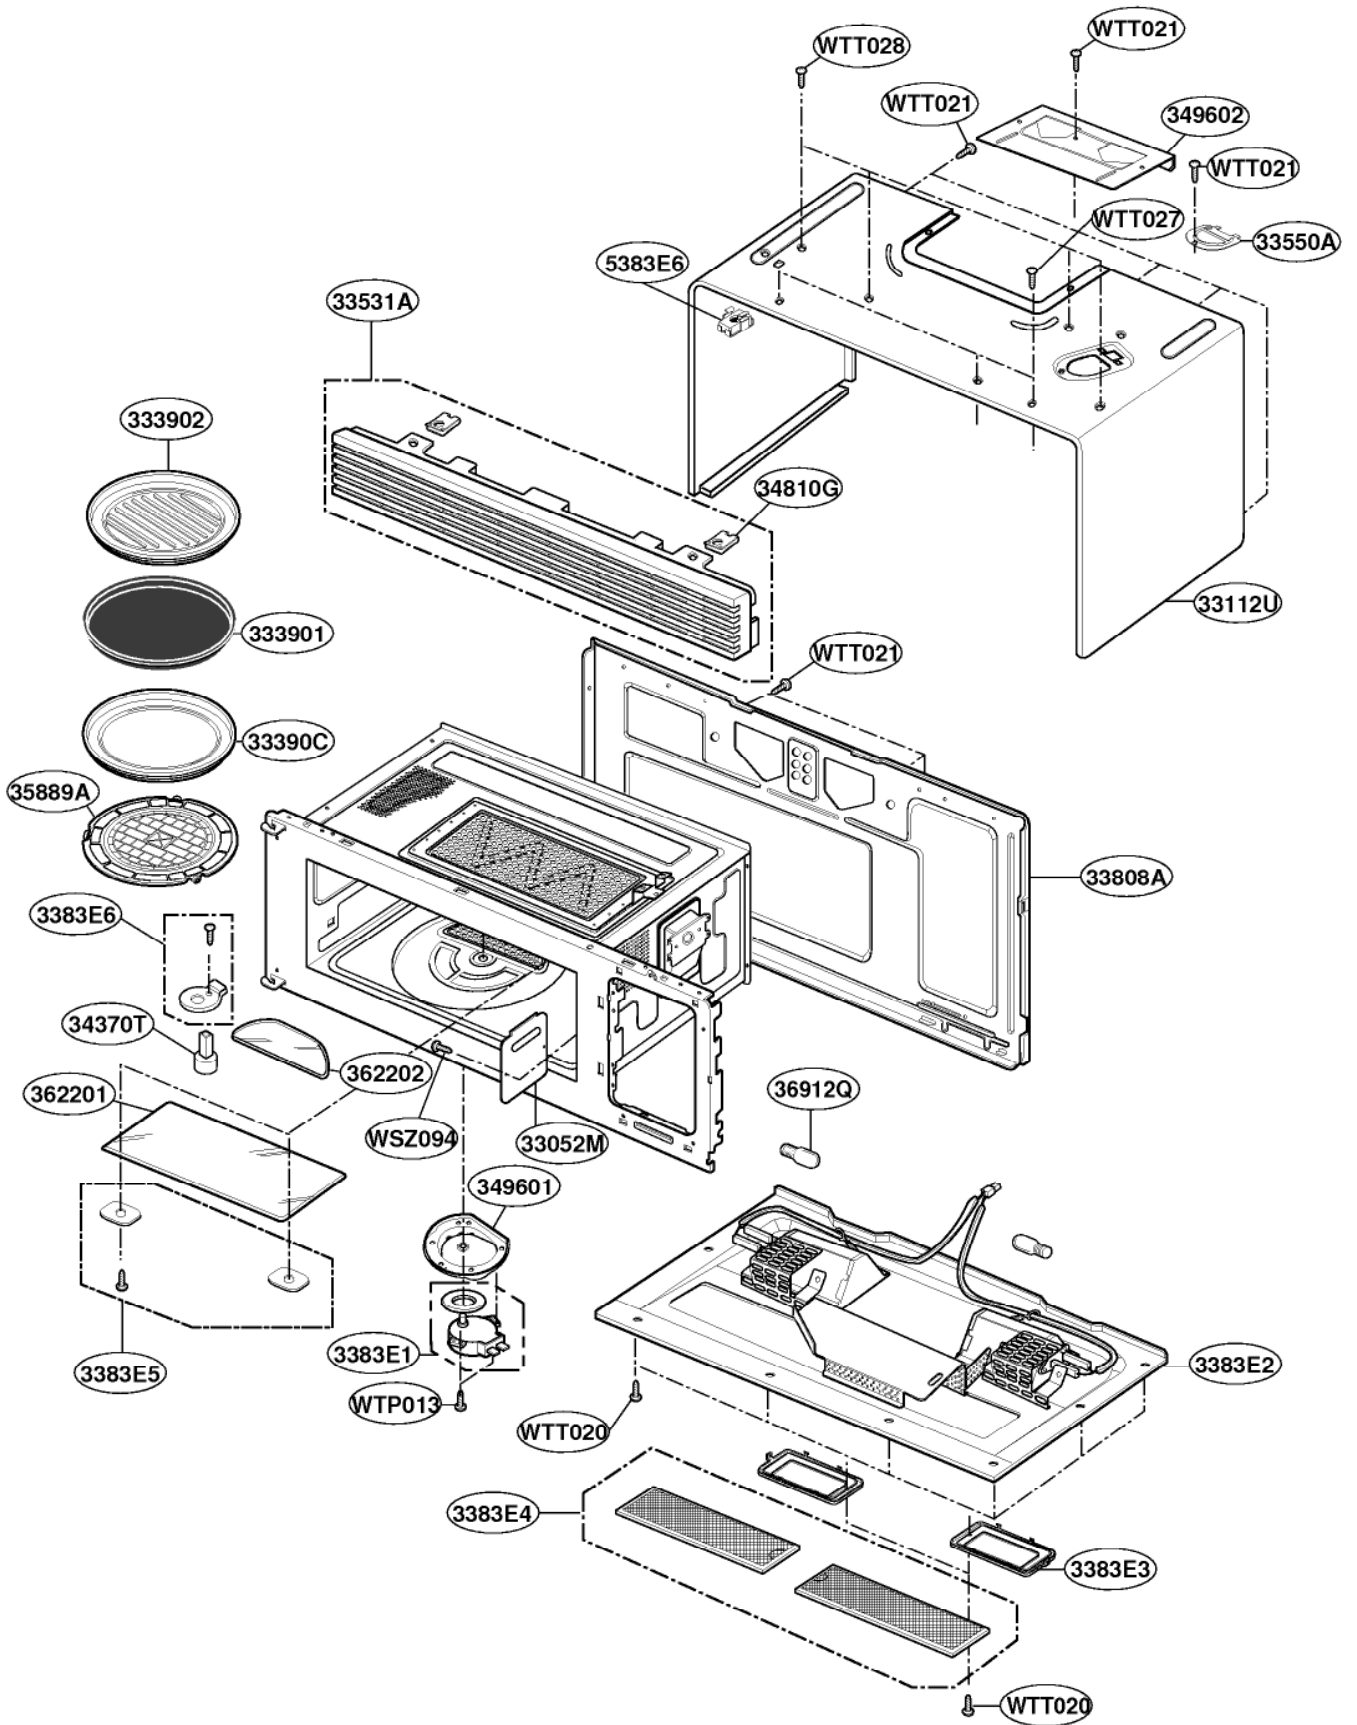

[Find Your GE Microwave Parts - Select From 3055 Models](#)

----- Manual continues below -----

EXPLODED VIEW

DOOR PARTS

CONTROLLER PARTS

OVEN CAVITY PARTS

LATCH BOARD PARTS

INTERIOR PARTS (I)

INTERIOR PARTS (II)

INSTALLATION PARTS