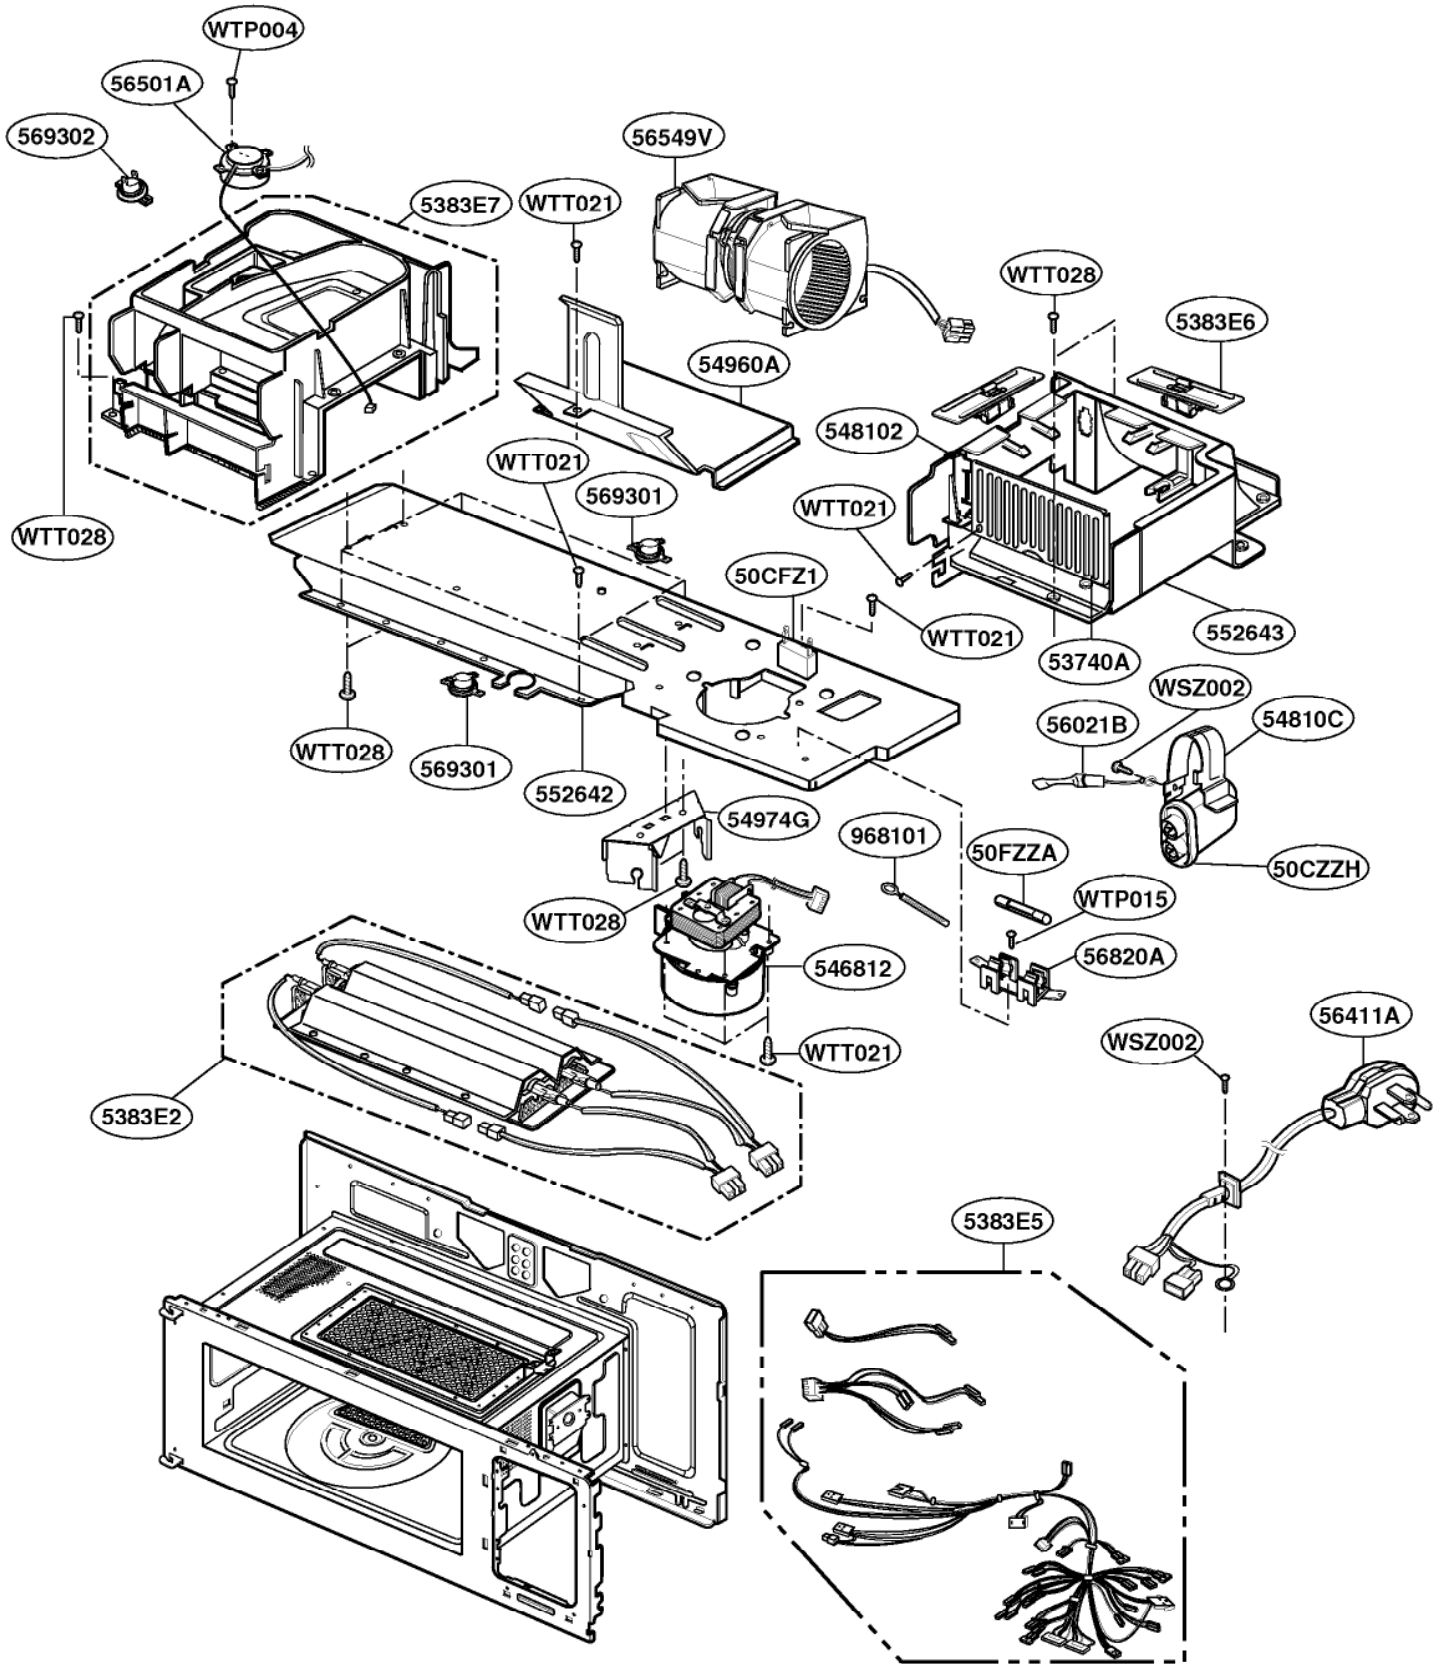

[Find Your GE Microwave Parts - Select From 3055 Models](#)

----- Manual continues below -----

EXPLODED VIEW

DOOR PARTS

CONTROLLER PARTS

OVEN CAVITY PARTS

LATCH BOARD PARTS

INTERIOR PARTS (I)

INTERIOR PARTS (II)

INSTALLATION PARTS