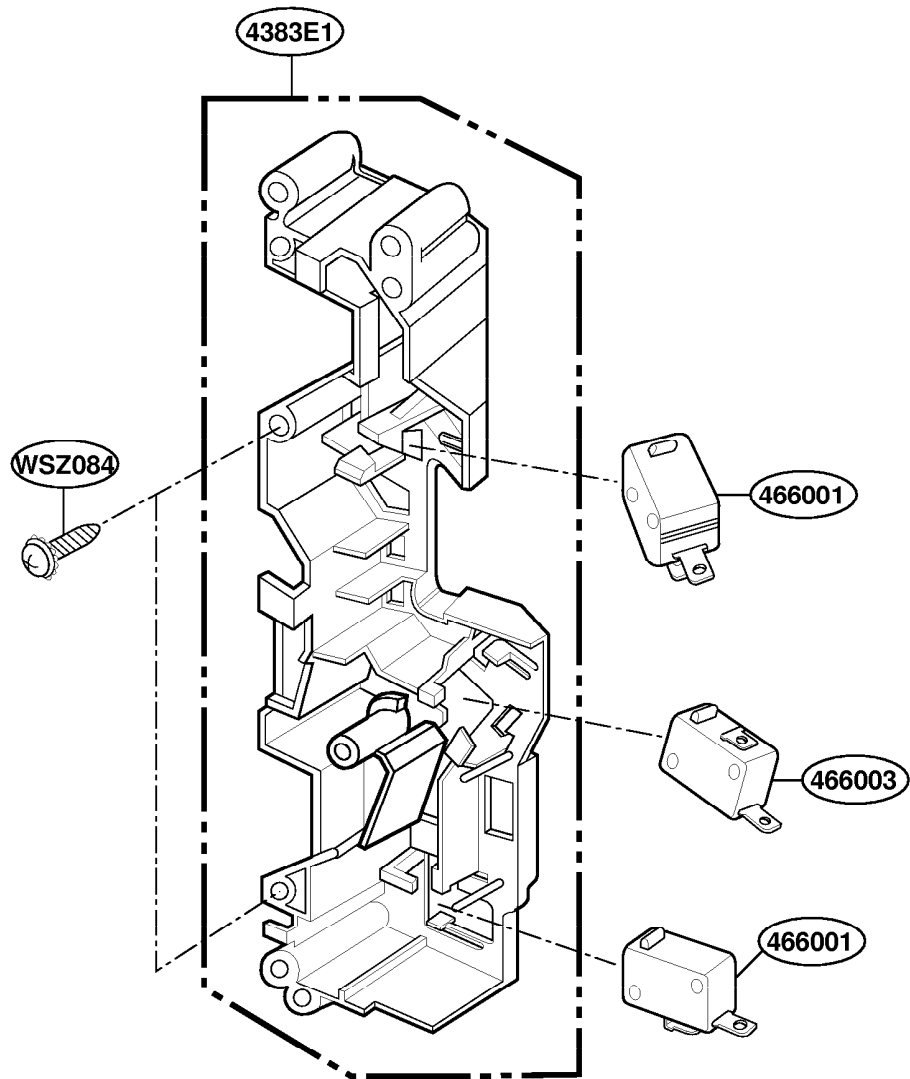

This Owner's Manual is provided and hosted by [Appliance Factory Parts](http://www.ApplianceFactoryParts.com).

GE SCA2000BBB03 Owner's Manual

[Shop genuine replacement parts for GE
SCA2000BBB03](#)

DOOR PARTS

[Find Your GE Microwave Parts - Select From 3055 Models](#)

----- Manual continues below -----

EXPLODED VIEW

DOOR PARTS

CONTROLLER PARTS

OVEN CAVITY PARTS

LATCH BOARD PARTS

INTERIOR PARTS (I)

INTERIOR PARTS (II)

INSTALLATION PARTS