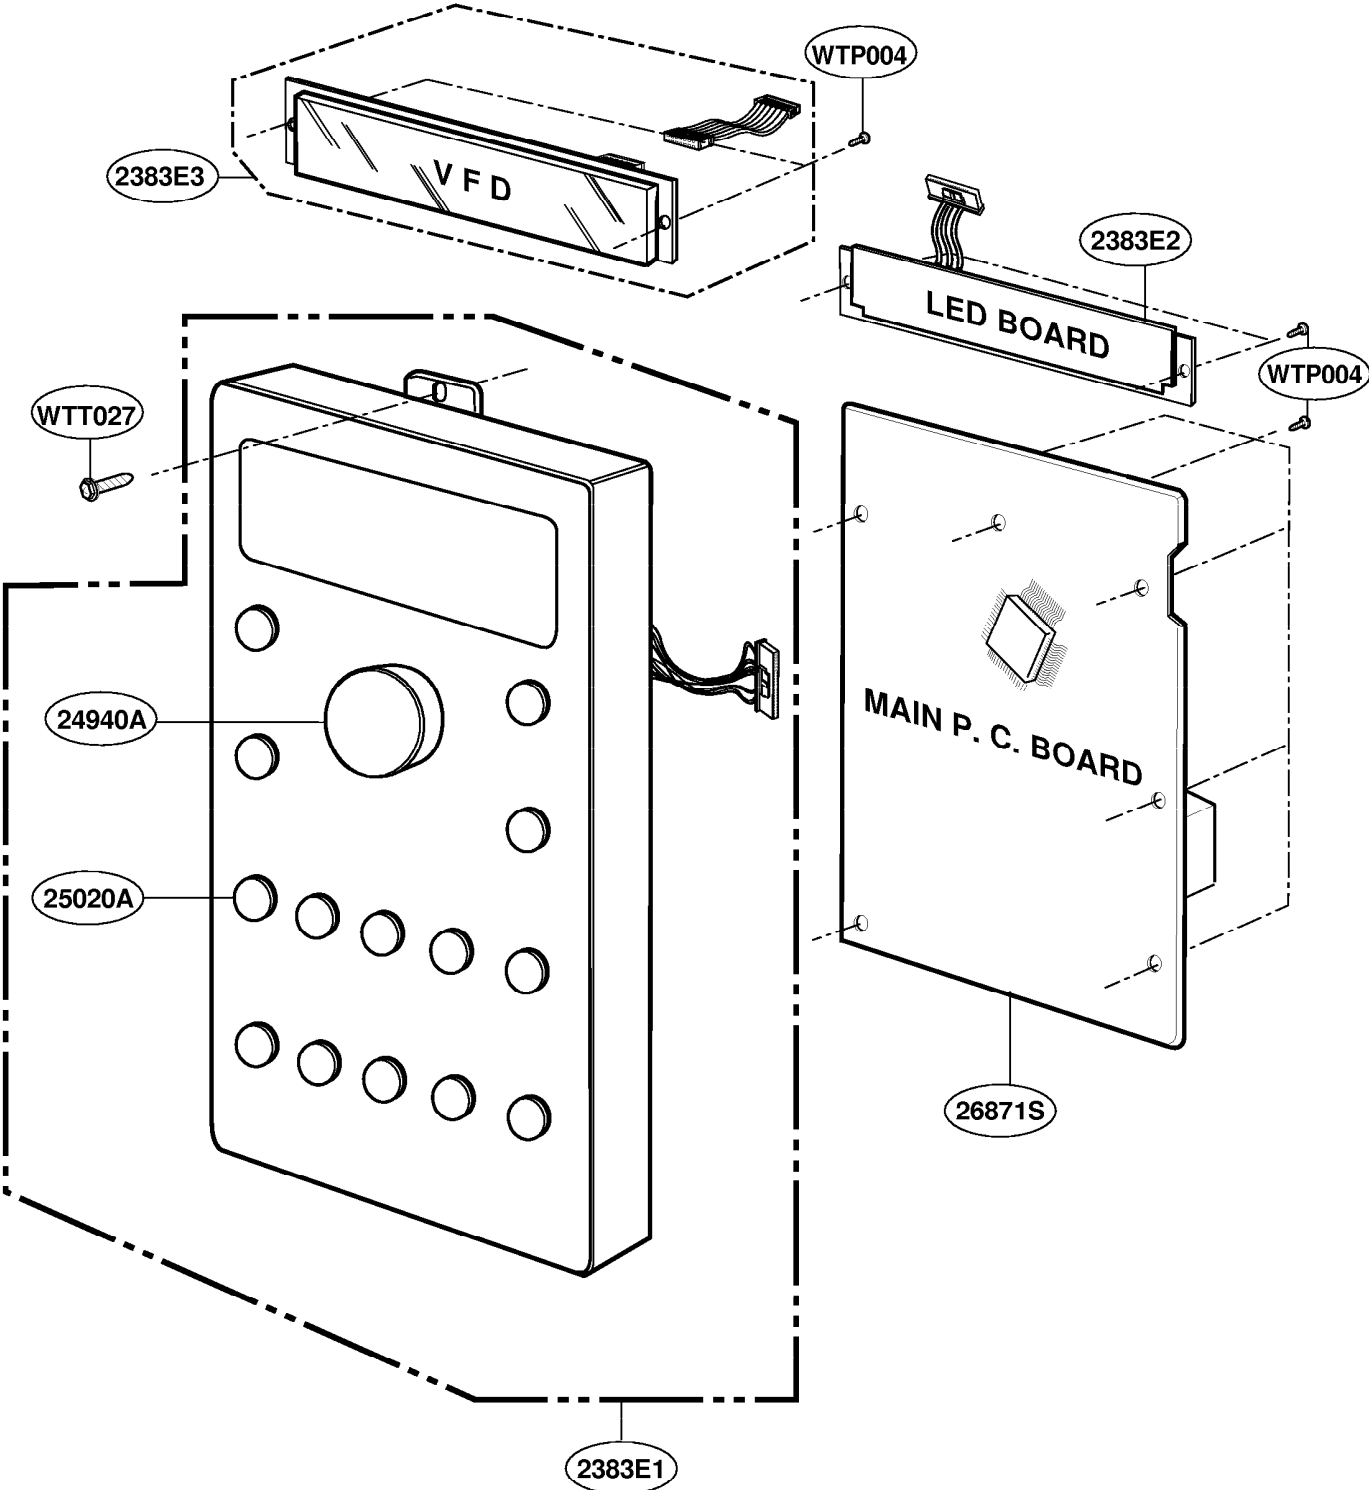

This Owner's Manual is provided and hosted by [Appliance Factory Parts](http://www.ApplianceFactoryParts.com).

GE SCA2000BBB03 Owner's Manual

[Shop genuine replacement parts for GE
SCA2000BBB03](#)

DOOR PARTS

[Find Your GE Microwave Parts - Select From 3055 Models](#)

----- Manual continues below -----

EXPLODED VIEW

DOOR PARTS

CONTROLLER PARTS

OVEN CAVITY PARTS

LATCH BOARD PARTS

INTERIOR PARTS (I)

INTERIOR PARTS (II)

INSTALLATION PARTS