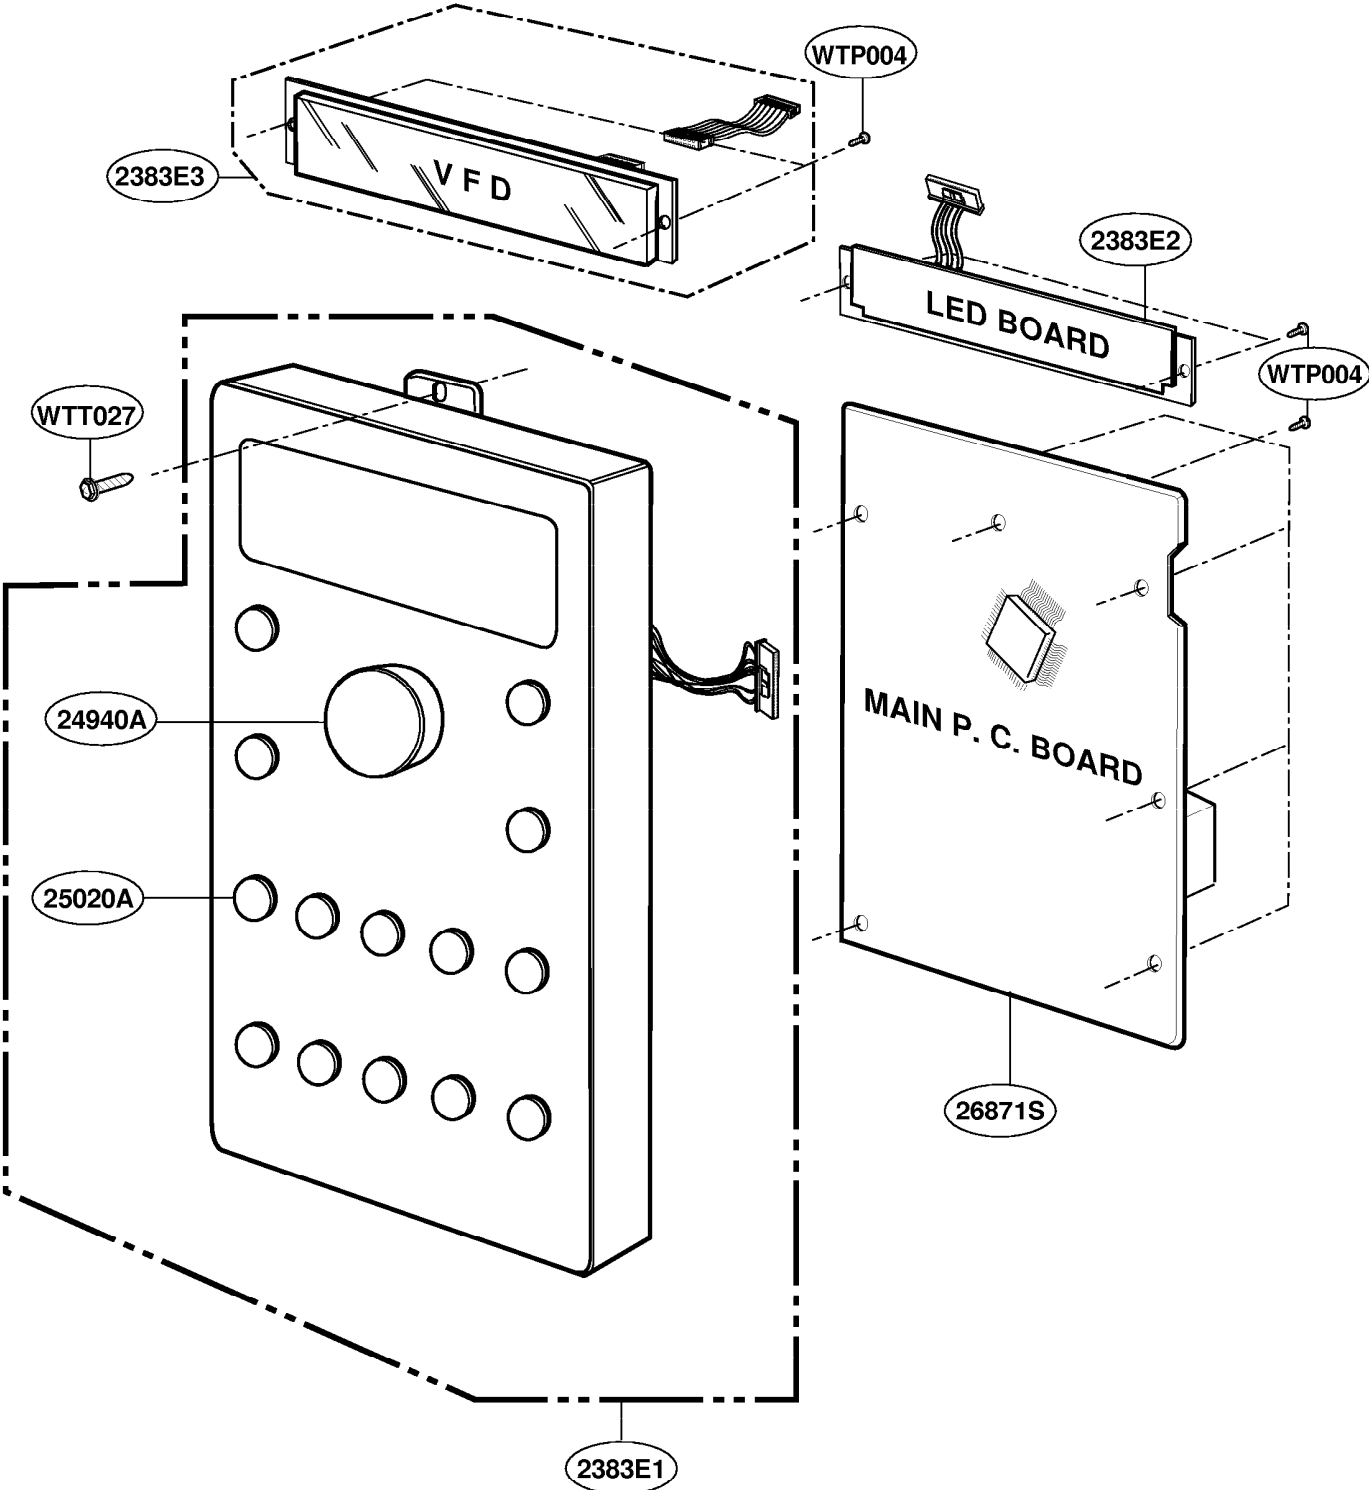

This Owner's Manual is provided and hosted by [Appliance Factory Parts](http://www.ApplianceFactoryParts.com).

GE SCA2000BBB04 Owner's Manual

[Shop genuine replacement parts for GE
SCA2000BBB04](#)

DOOR PARTS

[Find Your GE Microwave Parts - Select From 3055 Models](#)

----- Manual continues below -----

EXPLODED VIEW

DOOR PARTS

CONTROLLER PARTS

OVEN CAVITY PARTS

LATCH BOARD PARTS

INTERIOR PARTS (I)

INSTALLATION PARTS