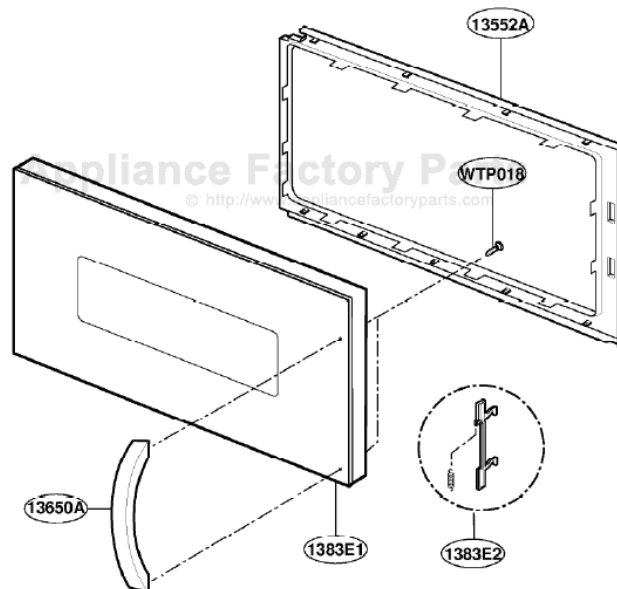

This Owner's Manual is provided and hosted by [Appliance Factory Parts](http://www.ApplianceFactoryParts.com).

GE SCA2000BBB04 Owner's Manual

[Shop genuine replacement parts for GE
SCA2000BBB04](#)

DOOR PARTS

[Find Your GE Microwave Parts - Select From 3055 Models](#)

----- Manual continues below -----

EXPLODED VIEW

DOOR PARTS

CONTROLLER PARTS

OVEN CAVITY PARTS

LATCH BOARD PARTS

INTERIOR PARTS (I)