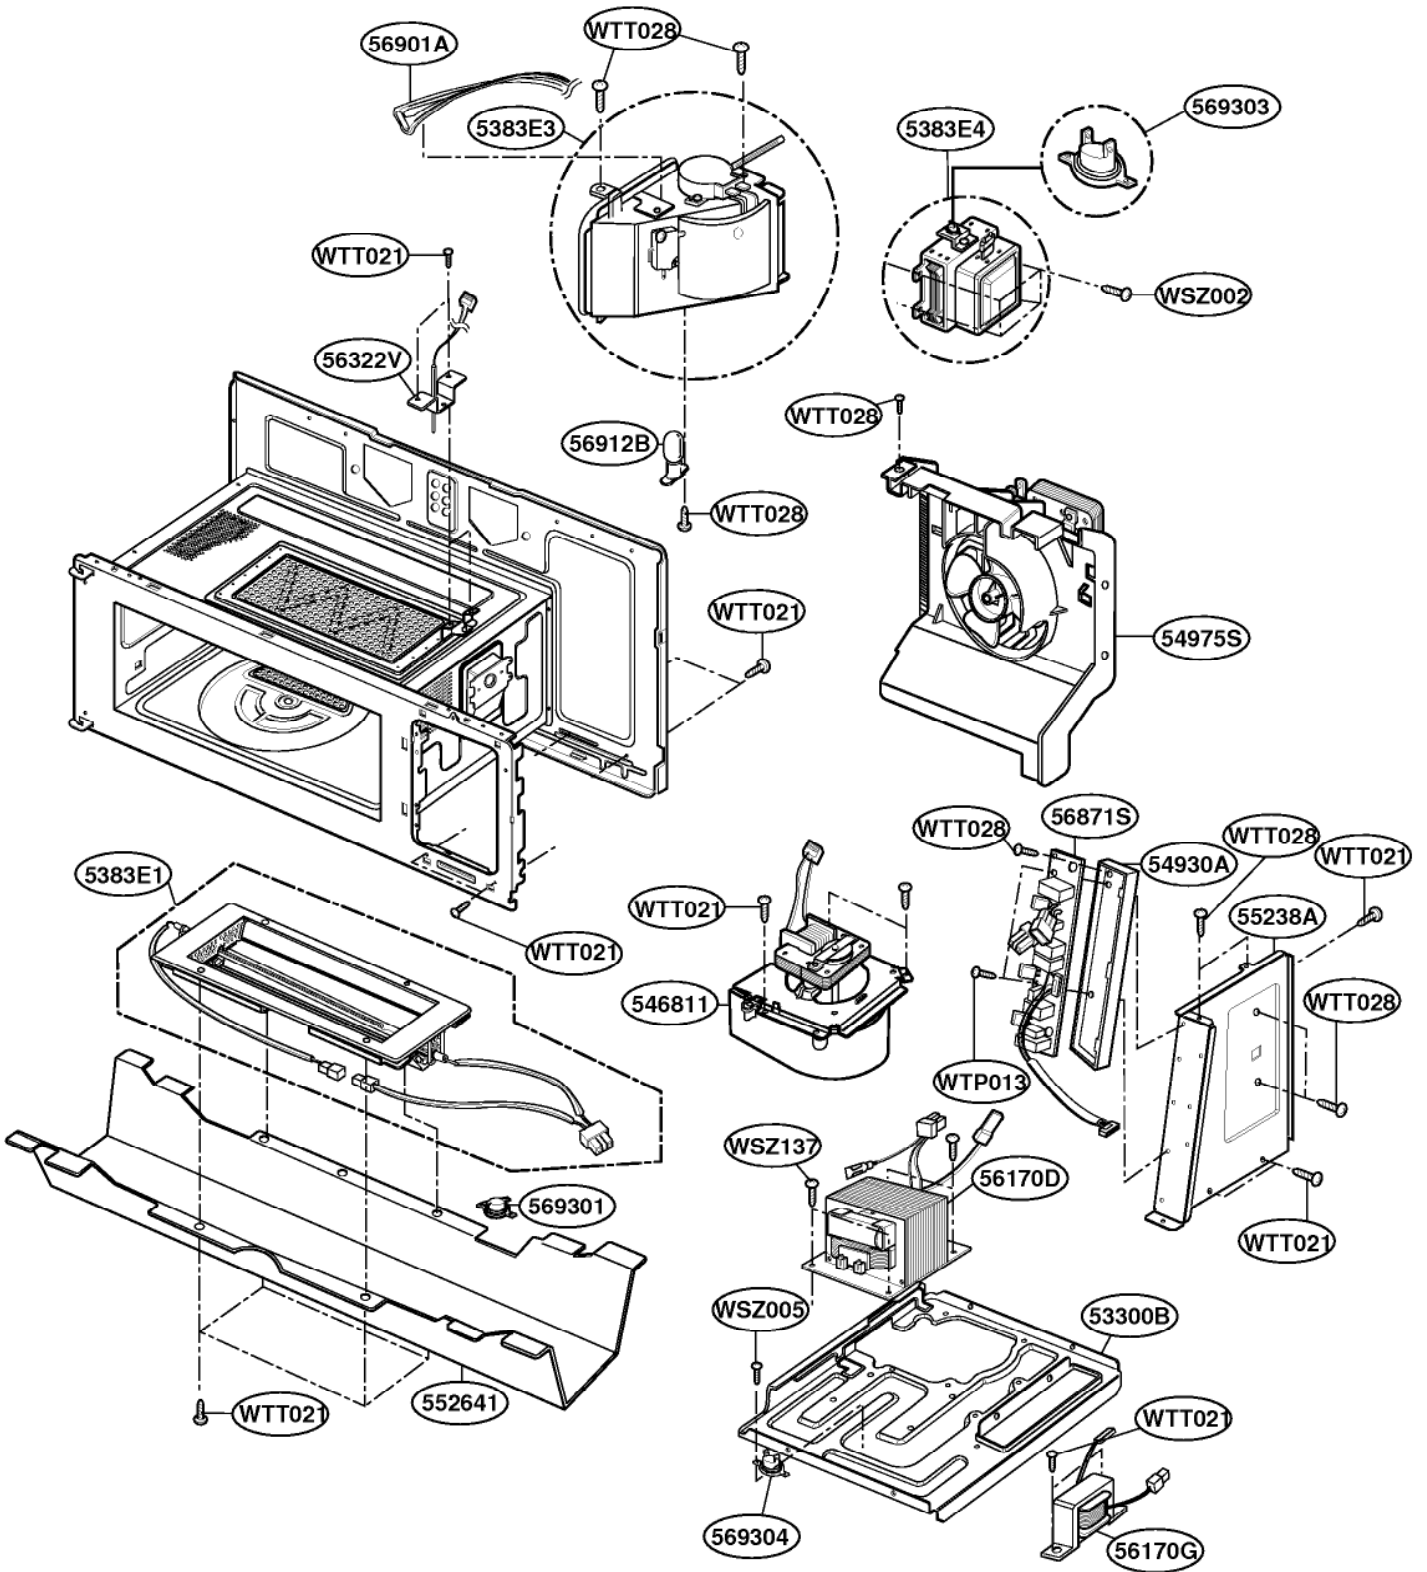

[Find Your GE Microwave Parts - Select From 3055 Models](#)

----- Manual continues below -----

EXPLODED VIEW

DOOR PARTS

CONTROLLER PARTS

OVEN CAVITY PARTS

LATCH BOARD PARTS

INTERIOR PARTS (I)

INSTALLATION PARTS