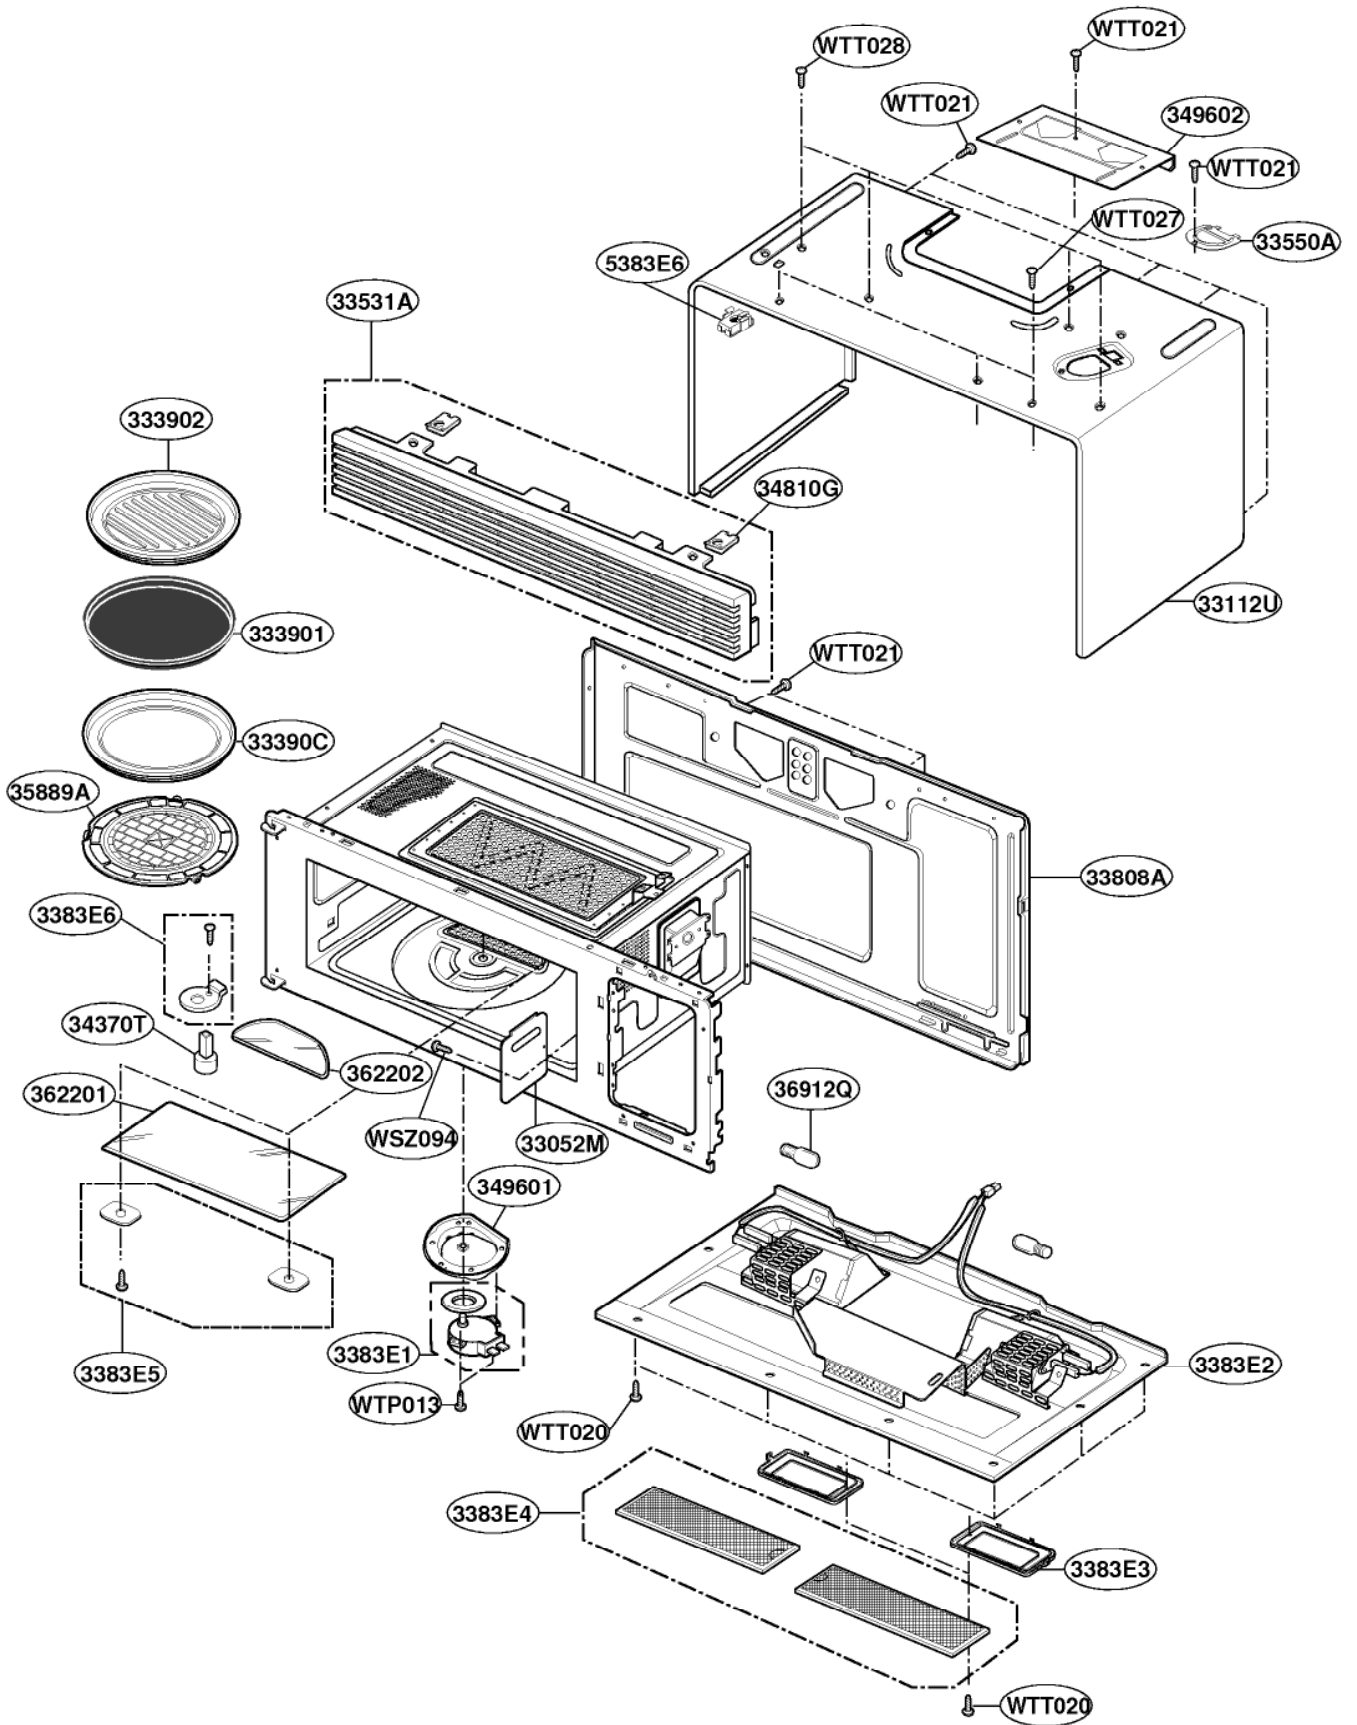

[Find Your GE Microwave Parts - Select From 3055 Models](#)

----- Manual continues below -----

EXPLODED VIEW

DOOR PARTS

CONTROLLER PARTS

OVEN CAVITY PARTS

LATCH BOARD PARTS

INTERIOR PARTS (I)

INSTALLATION PARTS