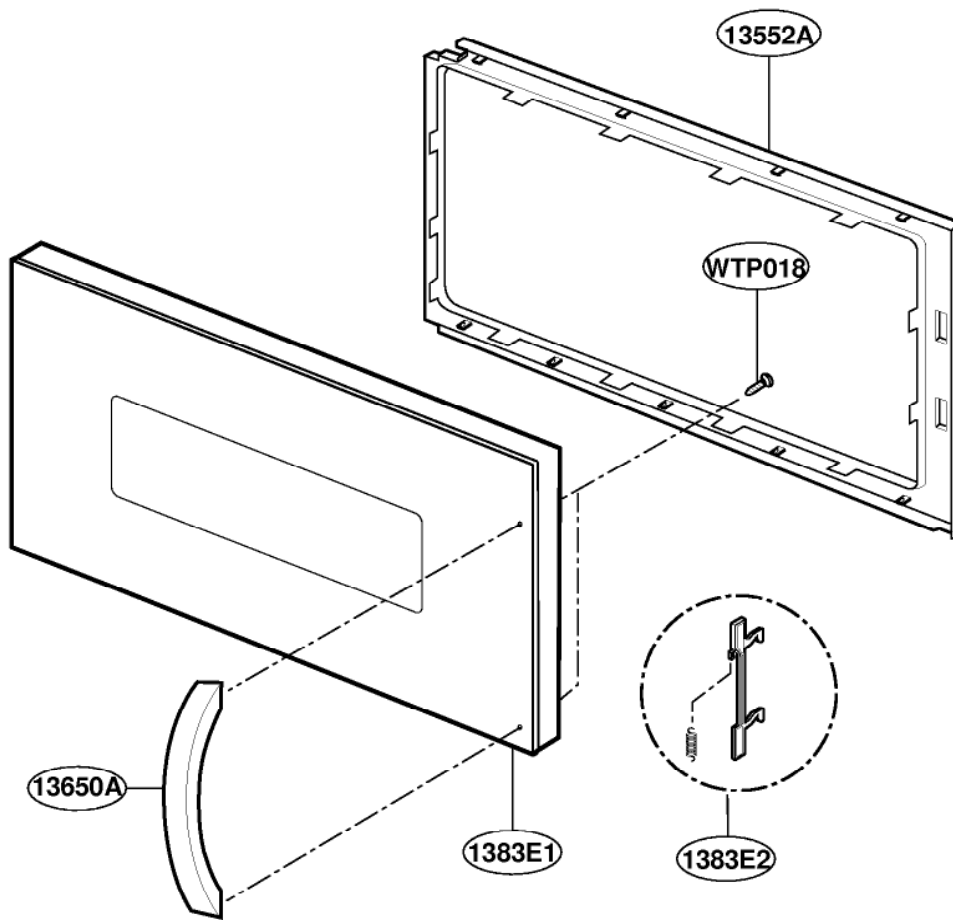

This Owner's Manual is provided and hosted by [Appliance Factory Parts](http://www.ApplianceFactoryParts.com).

GE SCA2000BBB04 Owner's Manual

[Shop genuine replacement parts for GE
SCA2000BBB04](#)

DOOR PARTS

[Find Your GE Microwave Parts - Select From 3055 Models](#)

----- Manual continues below -----

EXPLODED VIEW

DOOR PARTS

CONTROLLER PARTS

OVEN CAVITY PARTS

LATCH BOARD PARTS

INTERIOR PARTS (I)

INSTALLATION PARTS