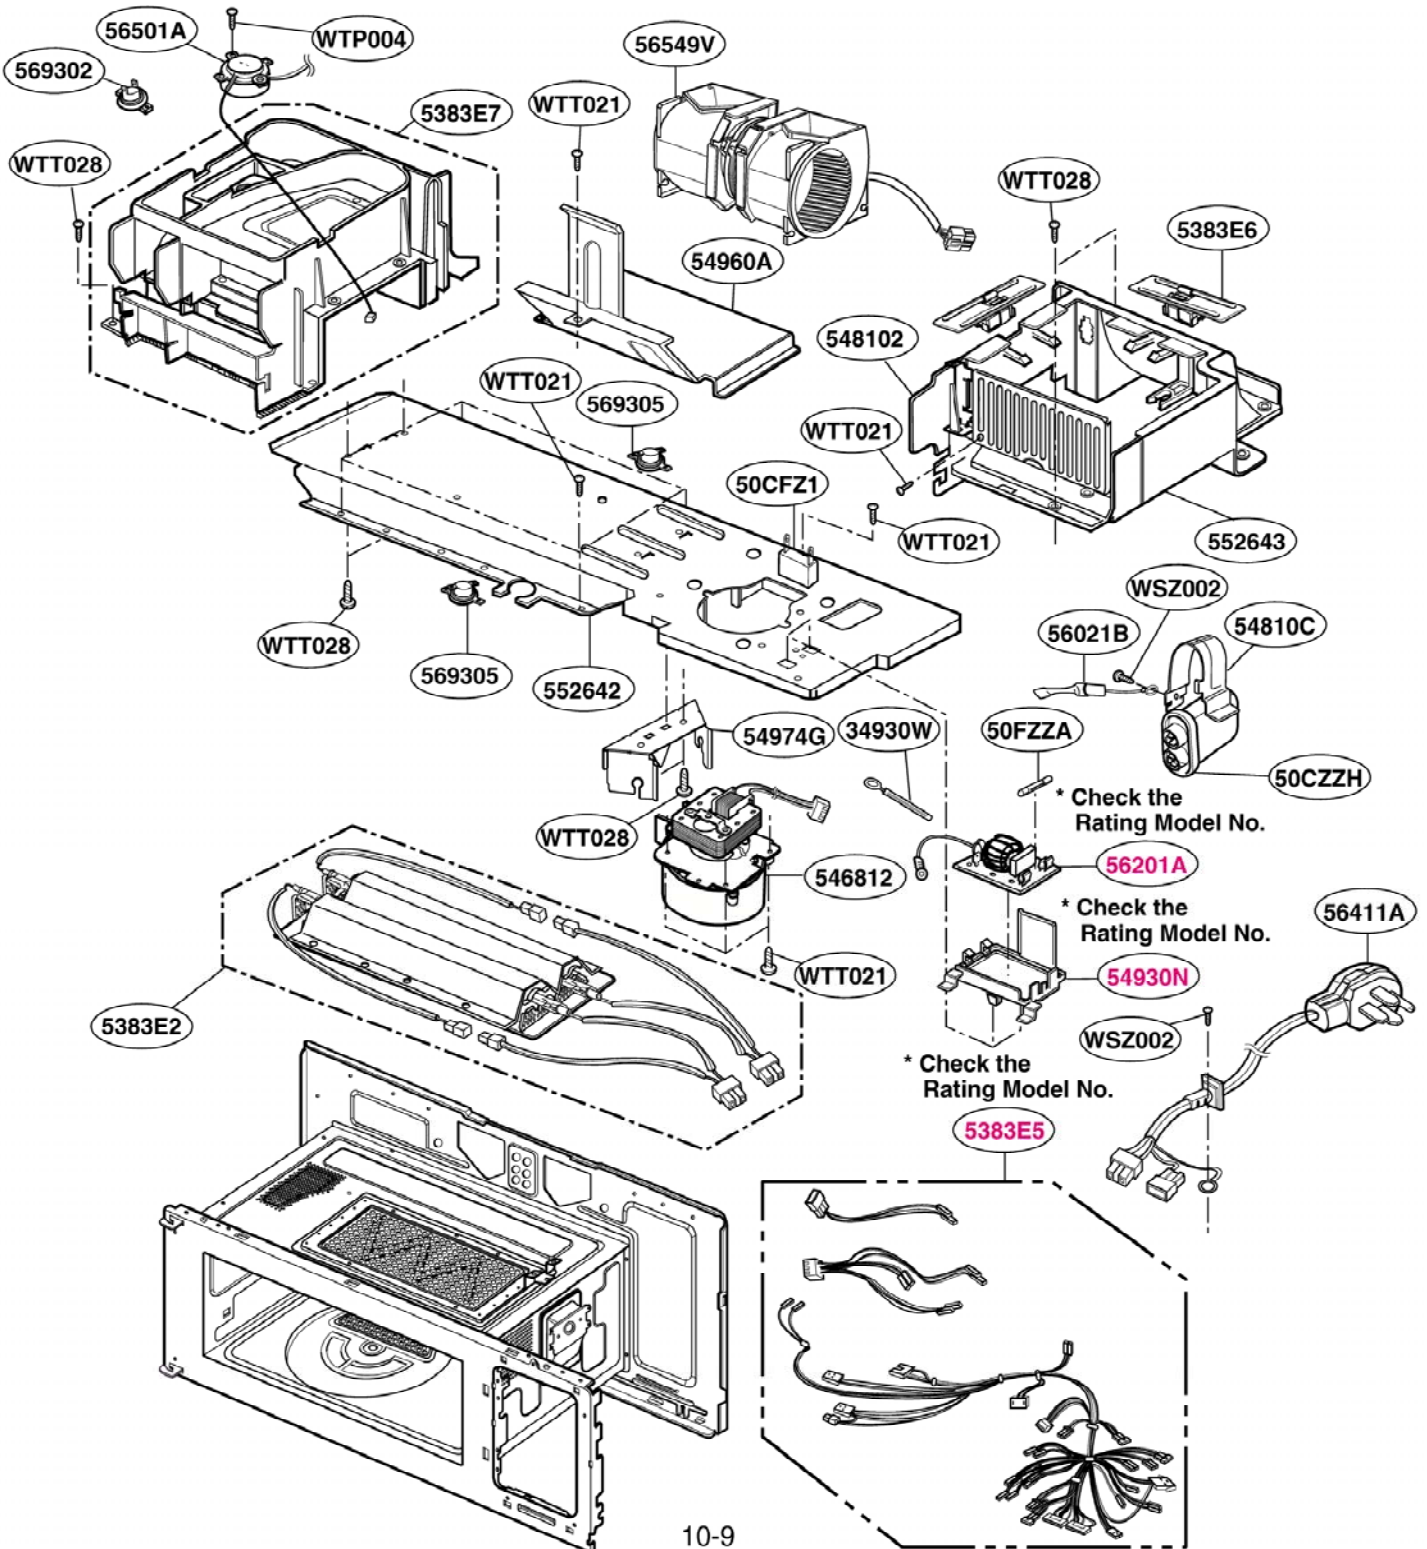

# INTERIOR PARTS (I)

Model: SCA 2000FWW  
SCA 2000FBB  
SCA 2000FCC  
SCA 2001FSS  
SCA 2001KSS

# INTERIOR PARTS (II - I)

Model: SCA 2000FBB 02  
SCA 2000FCC 02  
SCA 2000FWW 02  
SCA 2001FSS 02

Check the rating label of **Model** and order SVC parts according to the **Model No.**

# INTERIOR PARTS (II - II)

Model: SCA 2000FBB 03  
SCA 2000FCC 03  
SCA 2000FWW 03  
SCA 2001FSS 03  
SCA 2001KSS 01

Check the rating label of **Model** and order SVC parts according to the **Model No.**