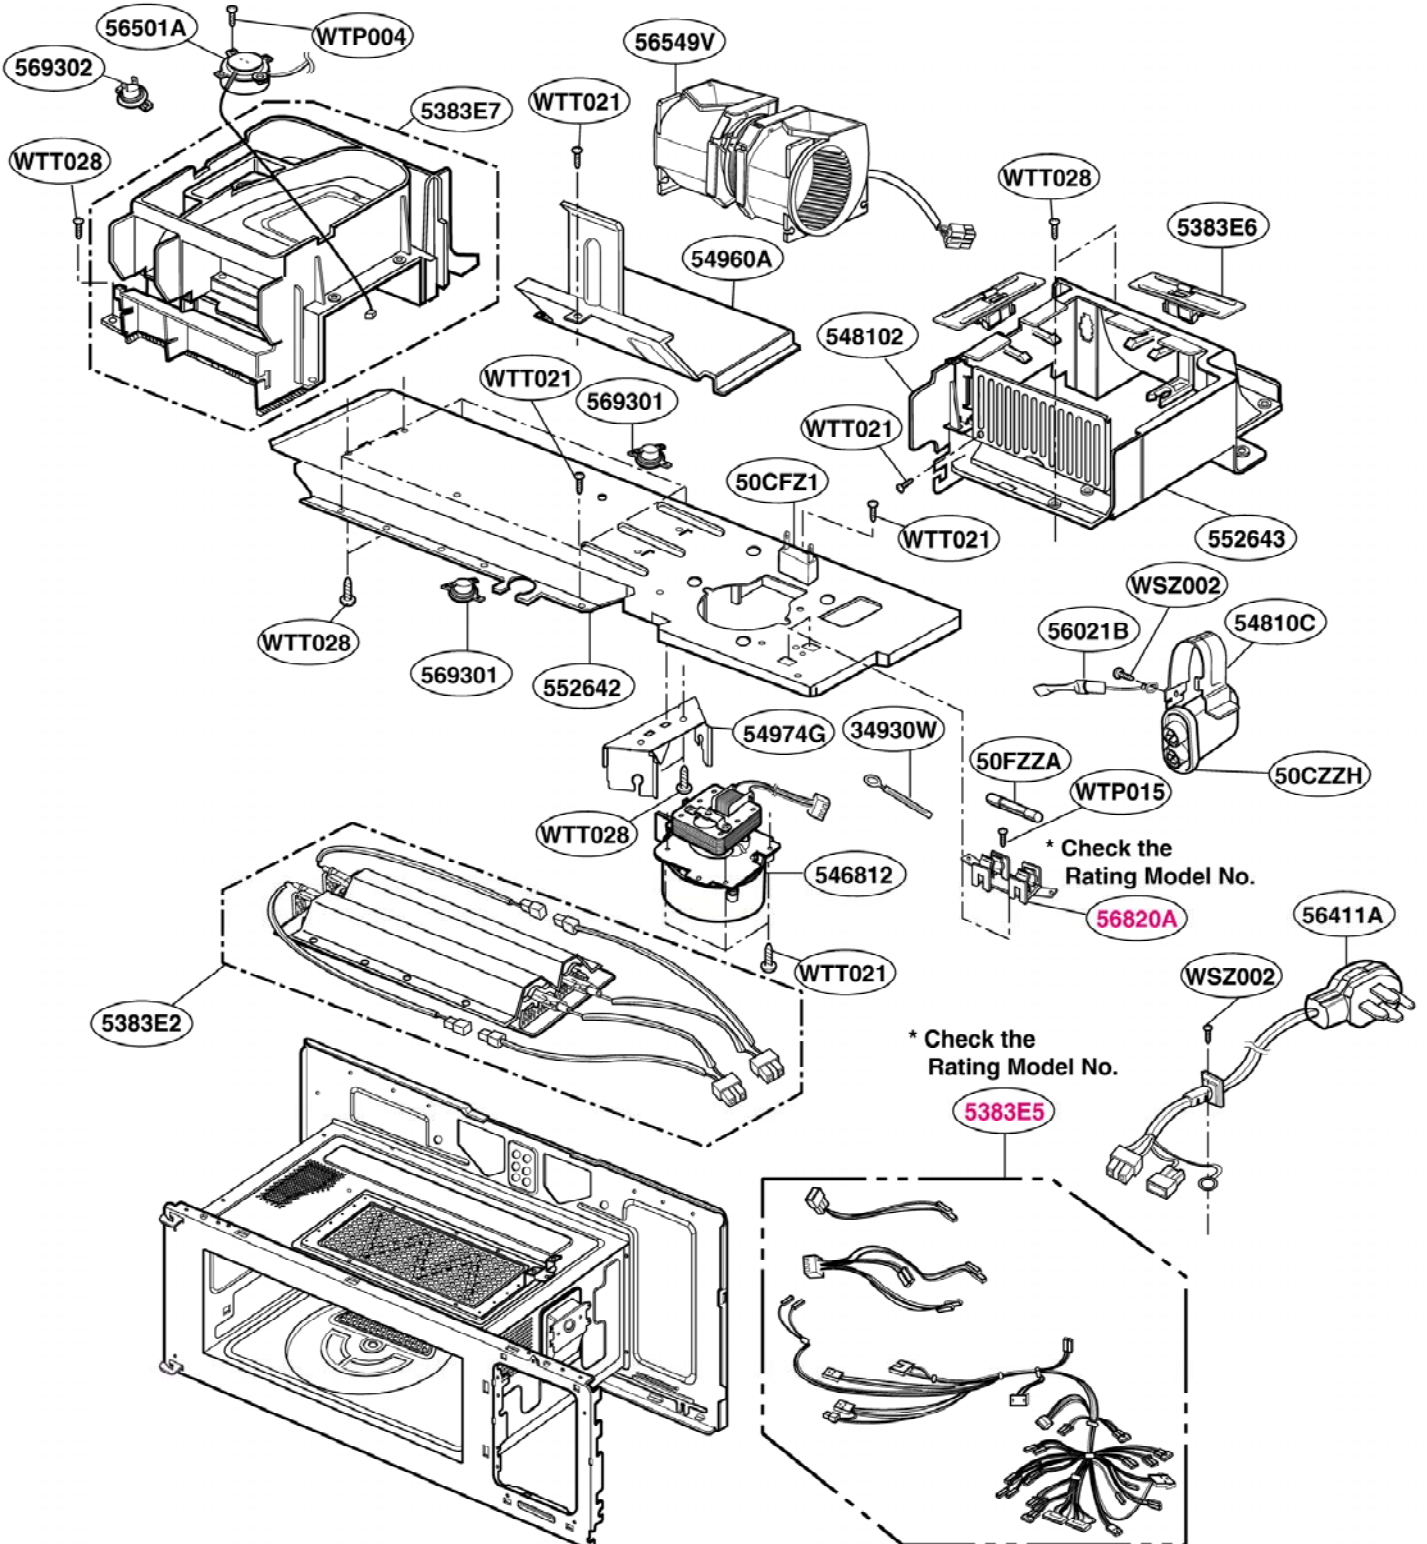

# INTERIOR PARTS (I)

Model: SCA 2000FWW  
SCA 2000FBB  
SCA 2000FCC  
SCA 2001FSS  
SCA 2001KSS

# INTERIOR PARTS (II - I)

Model: SCA 2000FBB 02  
SCA 2000FCC 02  
SCA 2000FWW 02  
SCA 2001FSS 02

Check the rating label of **Model** and order SVC parts according to the **Model No.**