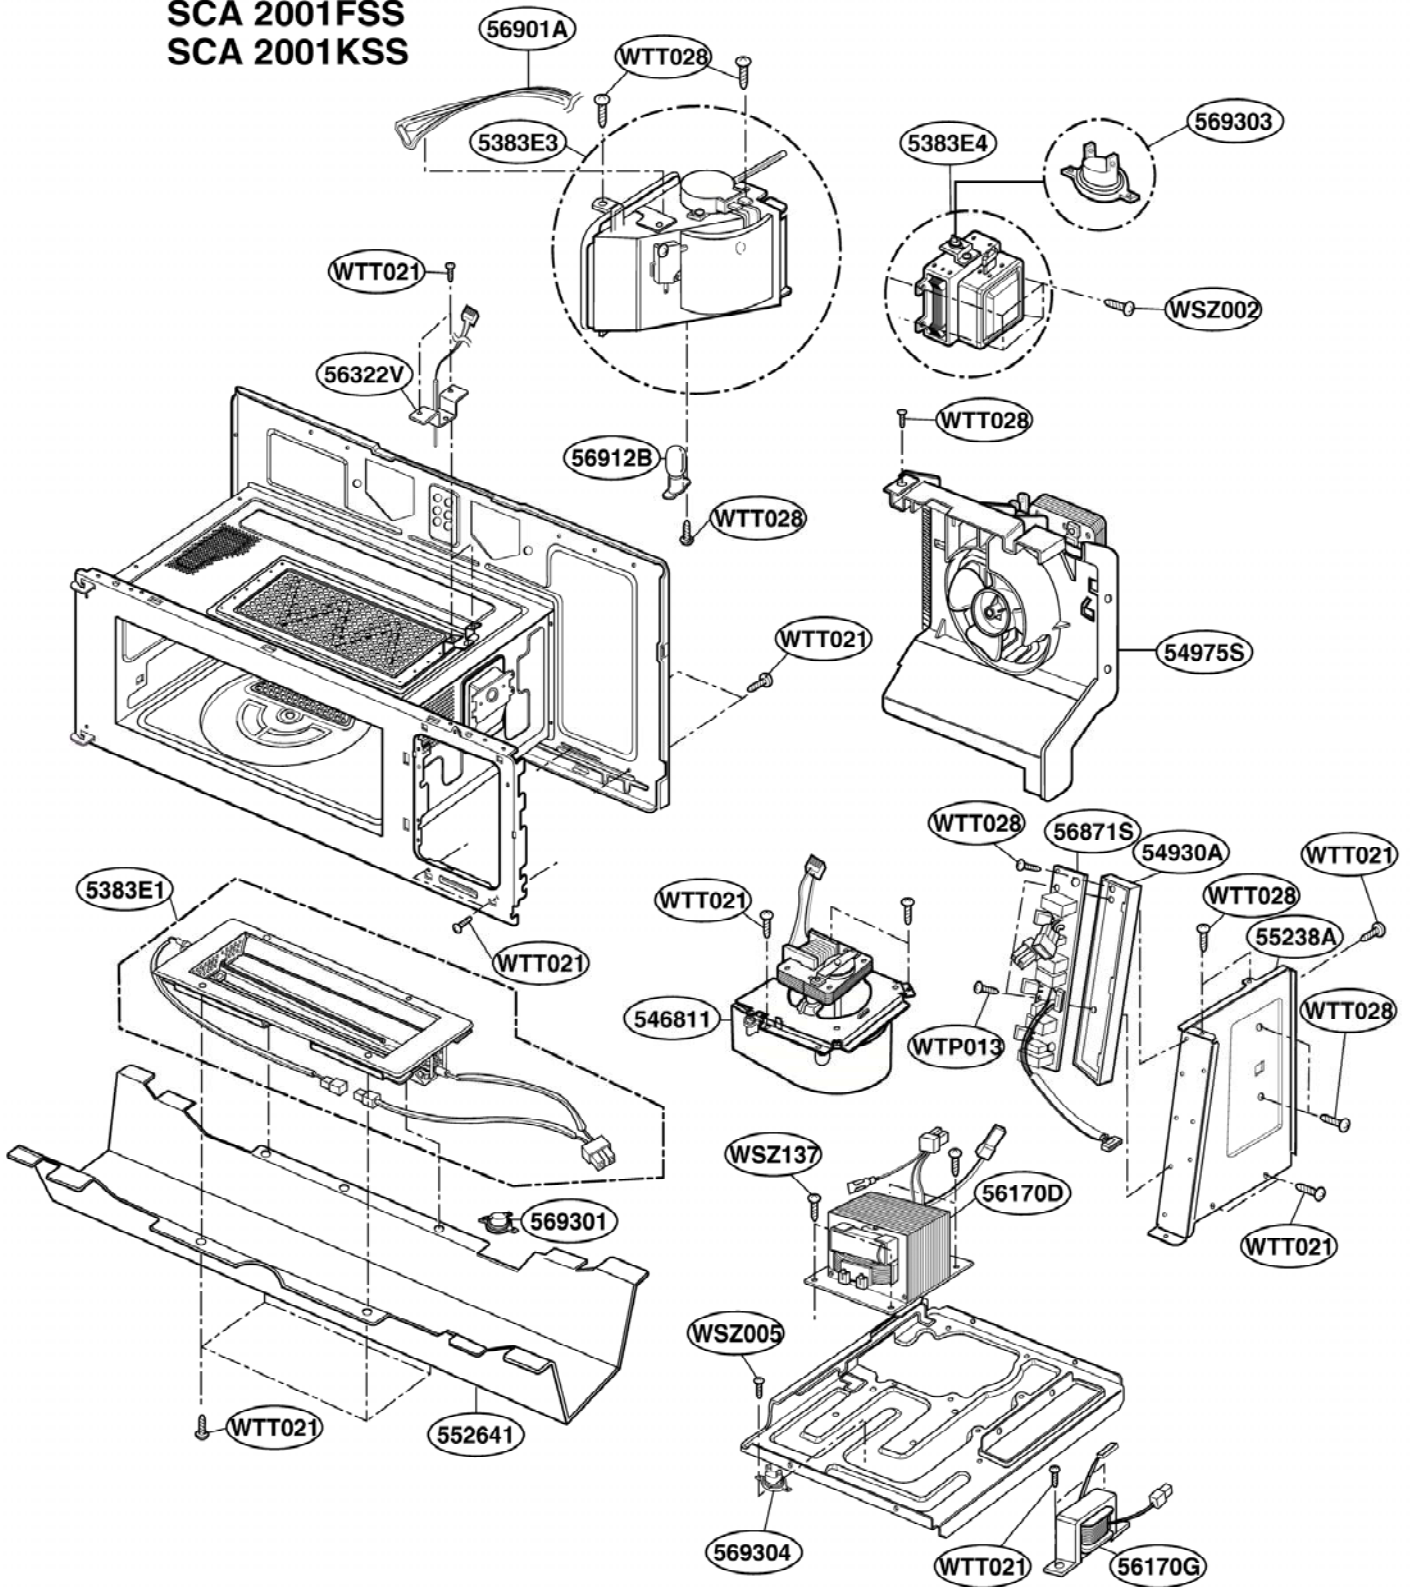

INTERIOR PARTS (I)

Model: SCA 2000FWW
SCA 2000FBB
SCA 2000FCC
SCA 2001FSS
SCA 2001KSS