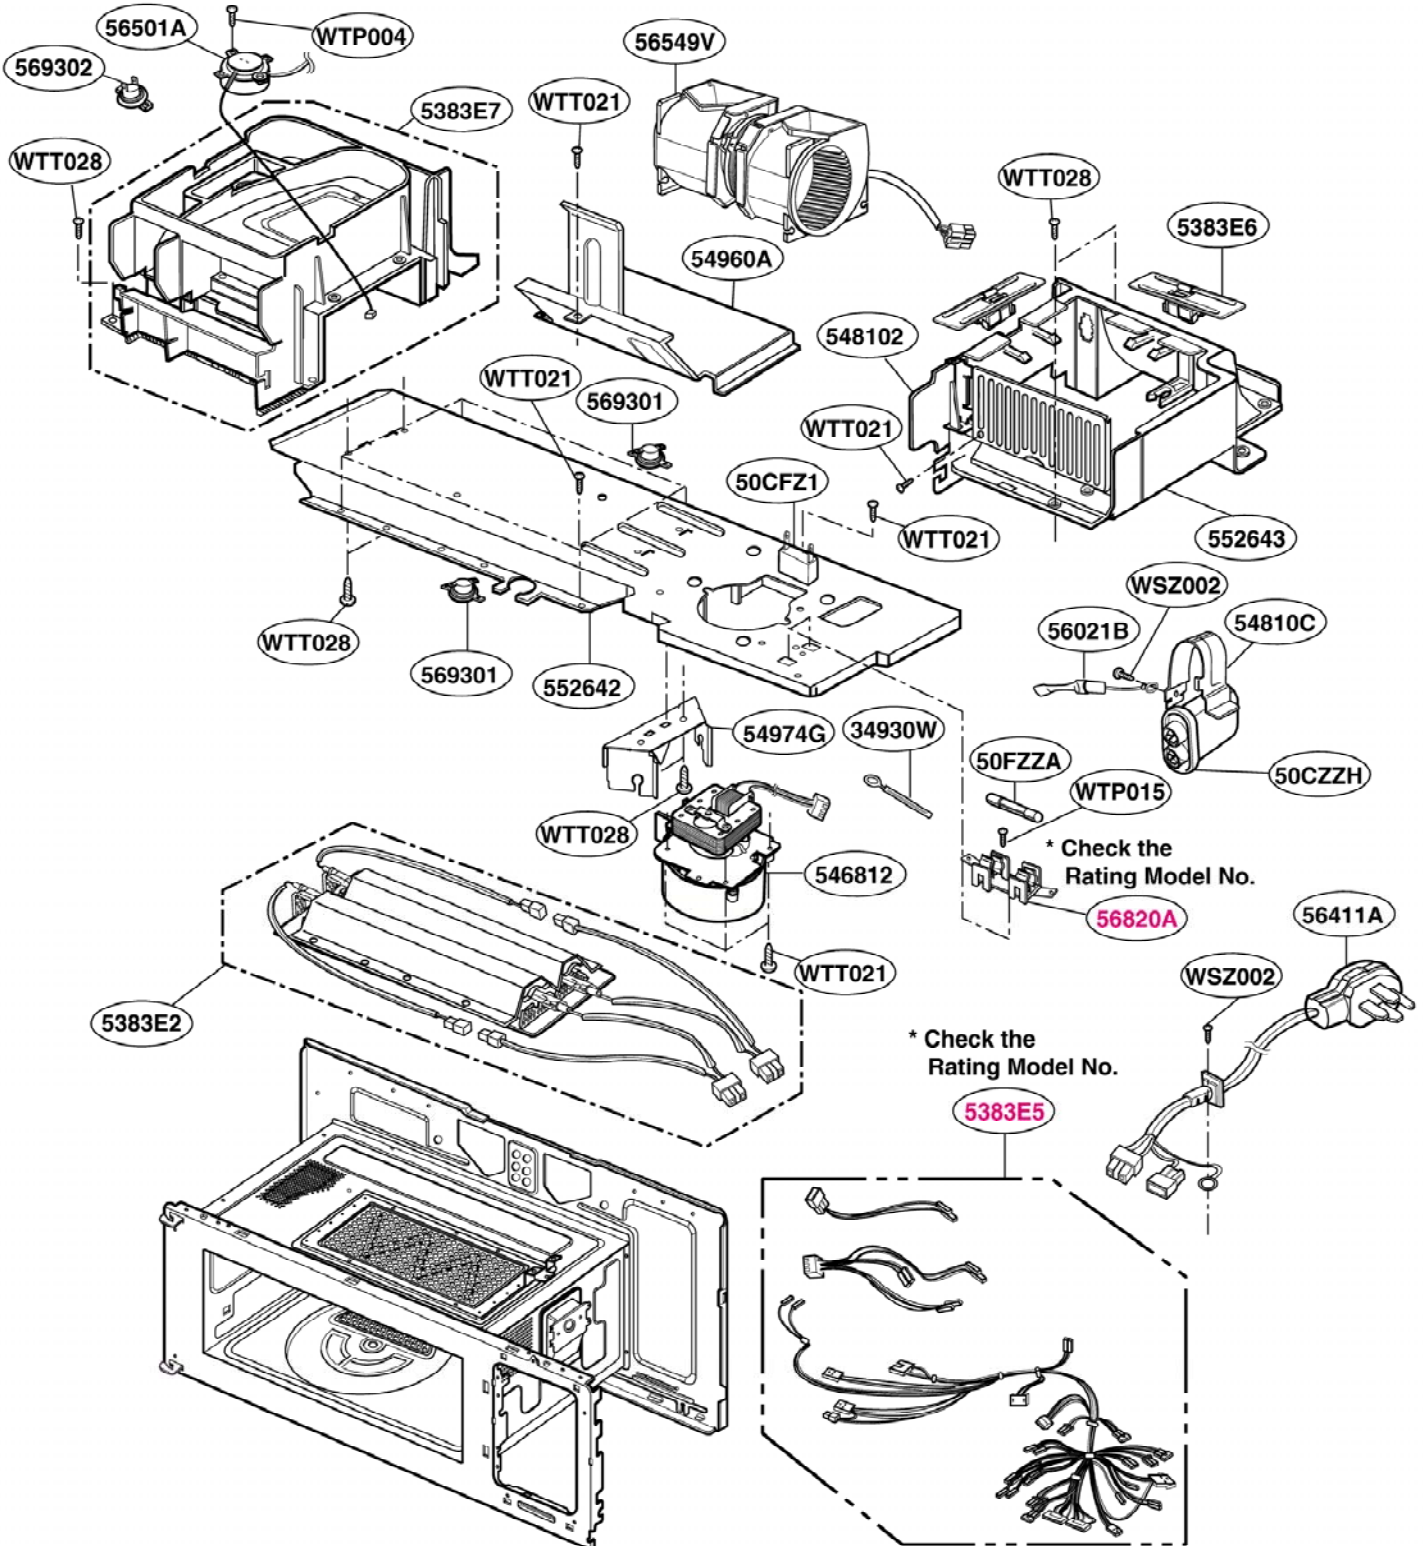

# INTERIOR PARTS (I)

Model: SCA 2000FWW  
SCA 2000FBB  
SCA 2000FCC  
SCA 2001FSS  
SCA 2001KSS

# INTERIOR PARTS (II - I)

Model: SCA 2000FBB 02  
SCA 2000FCC 02  
SCA 2000FWW 02  
SCA 2001FSS 02

Check the rating label of **Model** and order SVC parts according to the **Model No.**