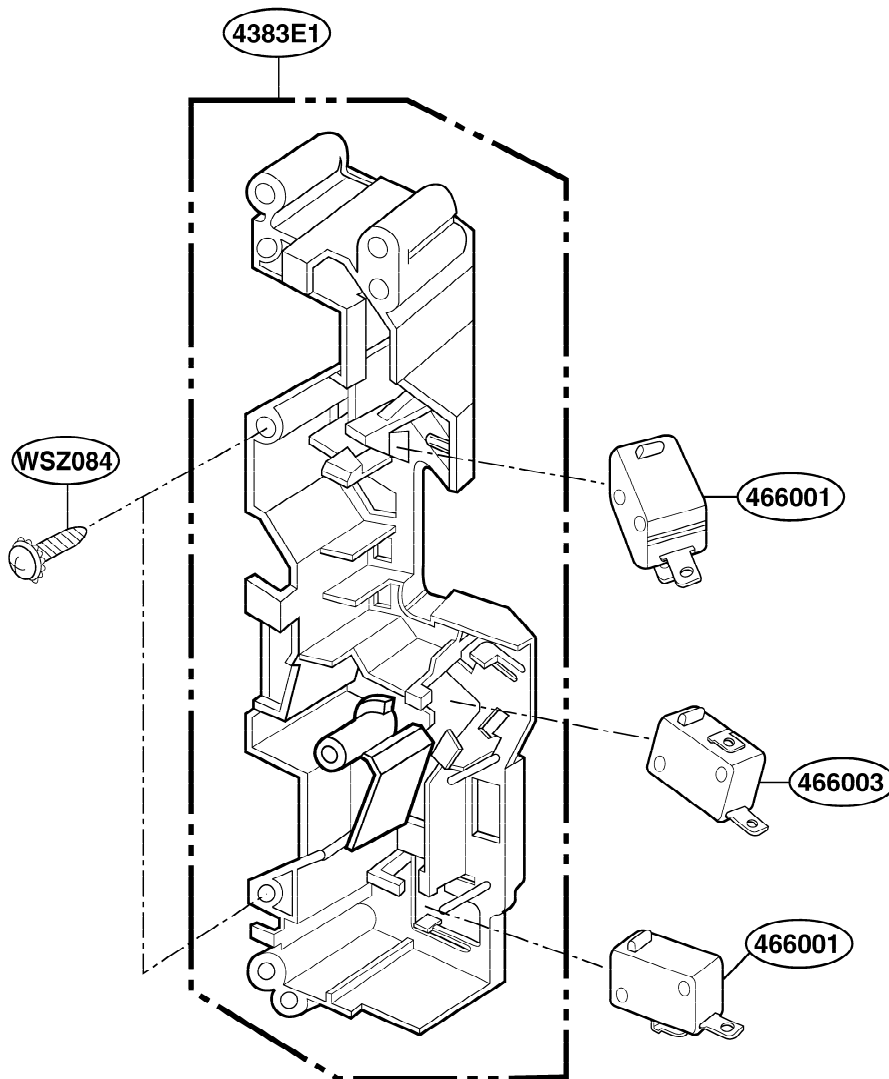

----- Manual continues below -----

EXPLODED VIEW

DOOR PARTS

Model: SCA 2000FWW
SCA 2000FBB
SCA 2000FCC

3383EA

P/No: 3828W5S6177

DOOR PARTS

Model: SCA 2001FSS
SCA 2001KSS

CONTROLLER PARTS

Model: SCA 2000FWW
SCA 2000FCC

CONTROLLER PARTS

Model: SCA 2000FBB
SCA 2001FSS
SCA 2001KSS

OVEN CAVITY PARTS

Model: SCA 2000FWW
SCA 2000FCC
SCA 2000FBB
SCA 2001FSS
SCA 2001KSS

LATCH BOARD PARTS

Model: SCA 2000FWW
SCA 2000FBB
SCA 2000FCC
SCA 2001FSS
SCA 2001KSS

INTERIOR PARTS (I)

Model: SCA 2000FWW
SCA 2000FBB
SCA 2000FCC
SCA 2001FSS
SCA 2001KSS

INTERIOR PARTS (II - I)

Model: SCA 2000FBB 02
SCA 2000FCC 02
SCA 2000FWW 02
SCA 2001FSS 02

Check the rating label of **Model** and order SVC parts according to the **Model No.**

INTERIOR PARTS (II - II)

Model: SCA 2000FBB 03
SCA 2000FCC 03
SCA 2000FWW 03
SCA 2001FSS 03
SCA 2001KSS 01

Check the rating label of **Model** and order SVC parts according to the **Model No.**