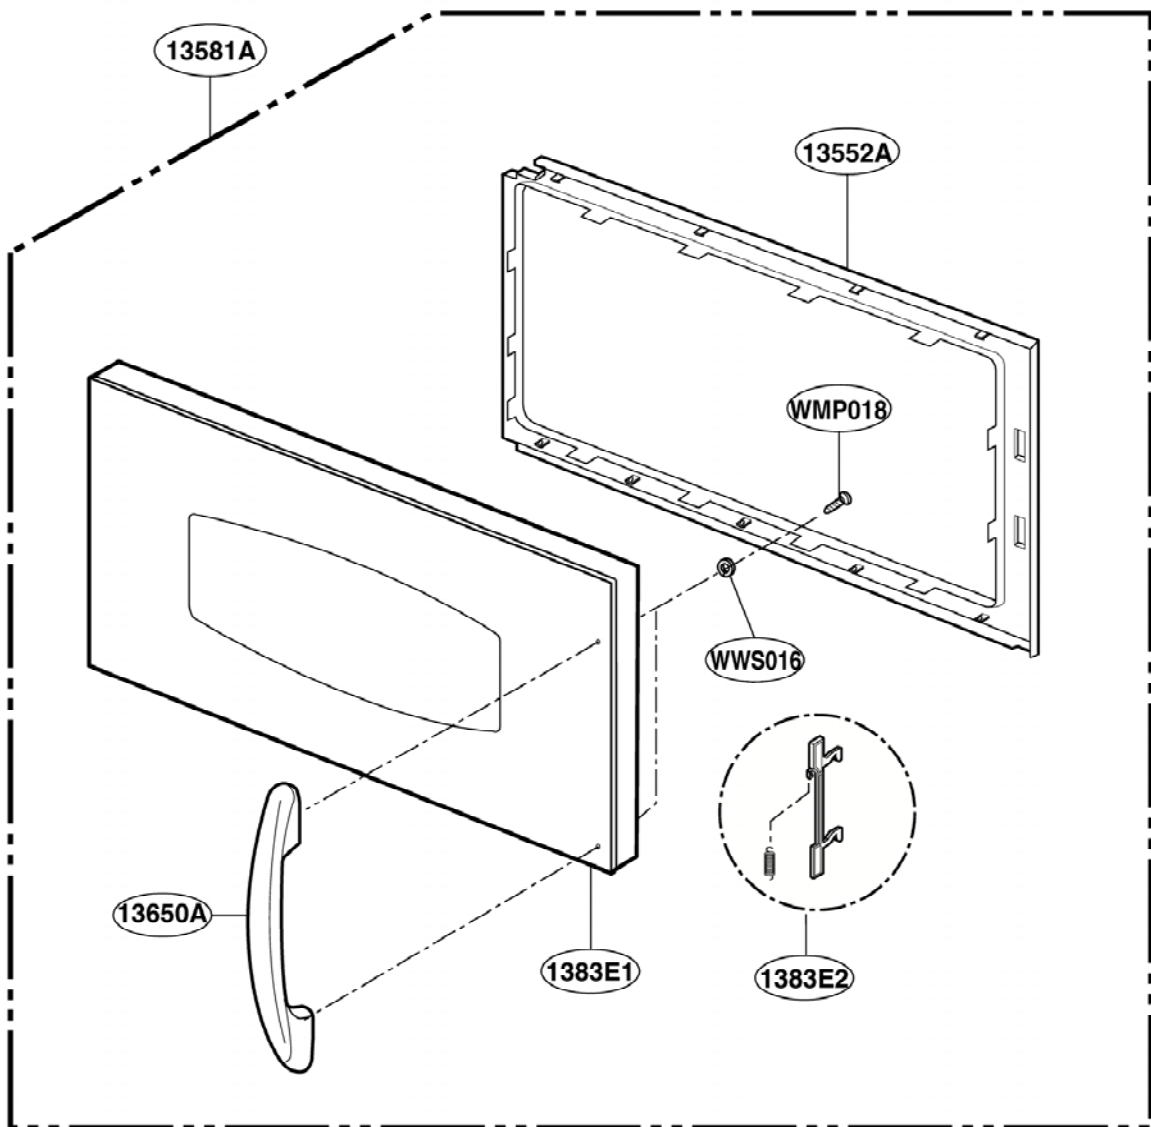

----- Manual continues below -----

EXPLODED VIEW

DOOR PARTS

Model: SCA 2000FWW
SCA 2000FBB
SCA 2000FCC

3383EA

P/No: 3828W5S6177

DOOR PARTS

Model: SCA 2001FSS
SCA 2001KSS

CONTROLLER PARTS

Model: SCA 2000FWW
SCA 2000FCC

CONTROLLER PARTS

Model: SCA 2000FBB
SCA 2001FSS
SCA 2001KSS

OVEN CAVITY PARTS

Model: SCA 2000FWW
SCA 2000FCC
SCA 2000FBB
SCA 2001FSS
SCA 2001KSS

LATCH BOARD PARTS