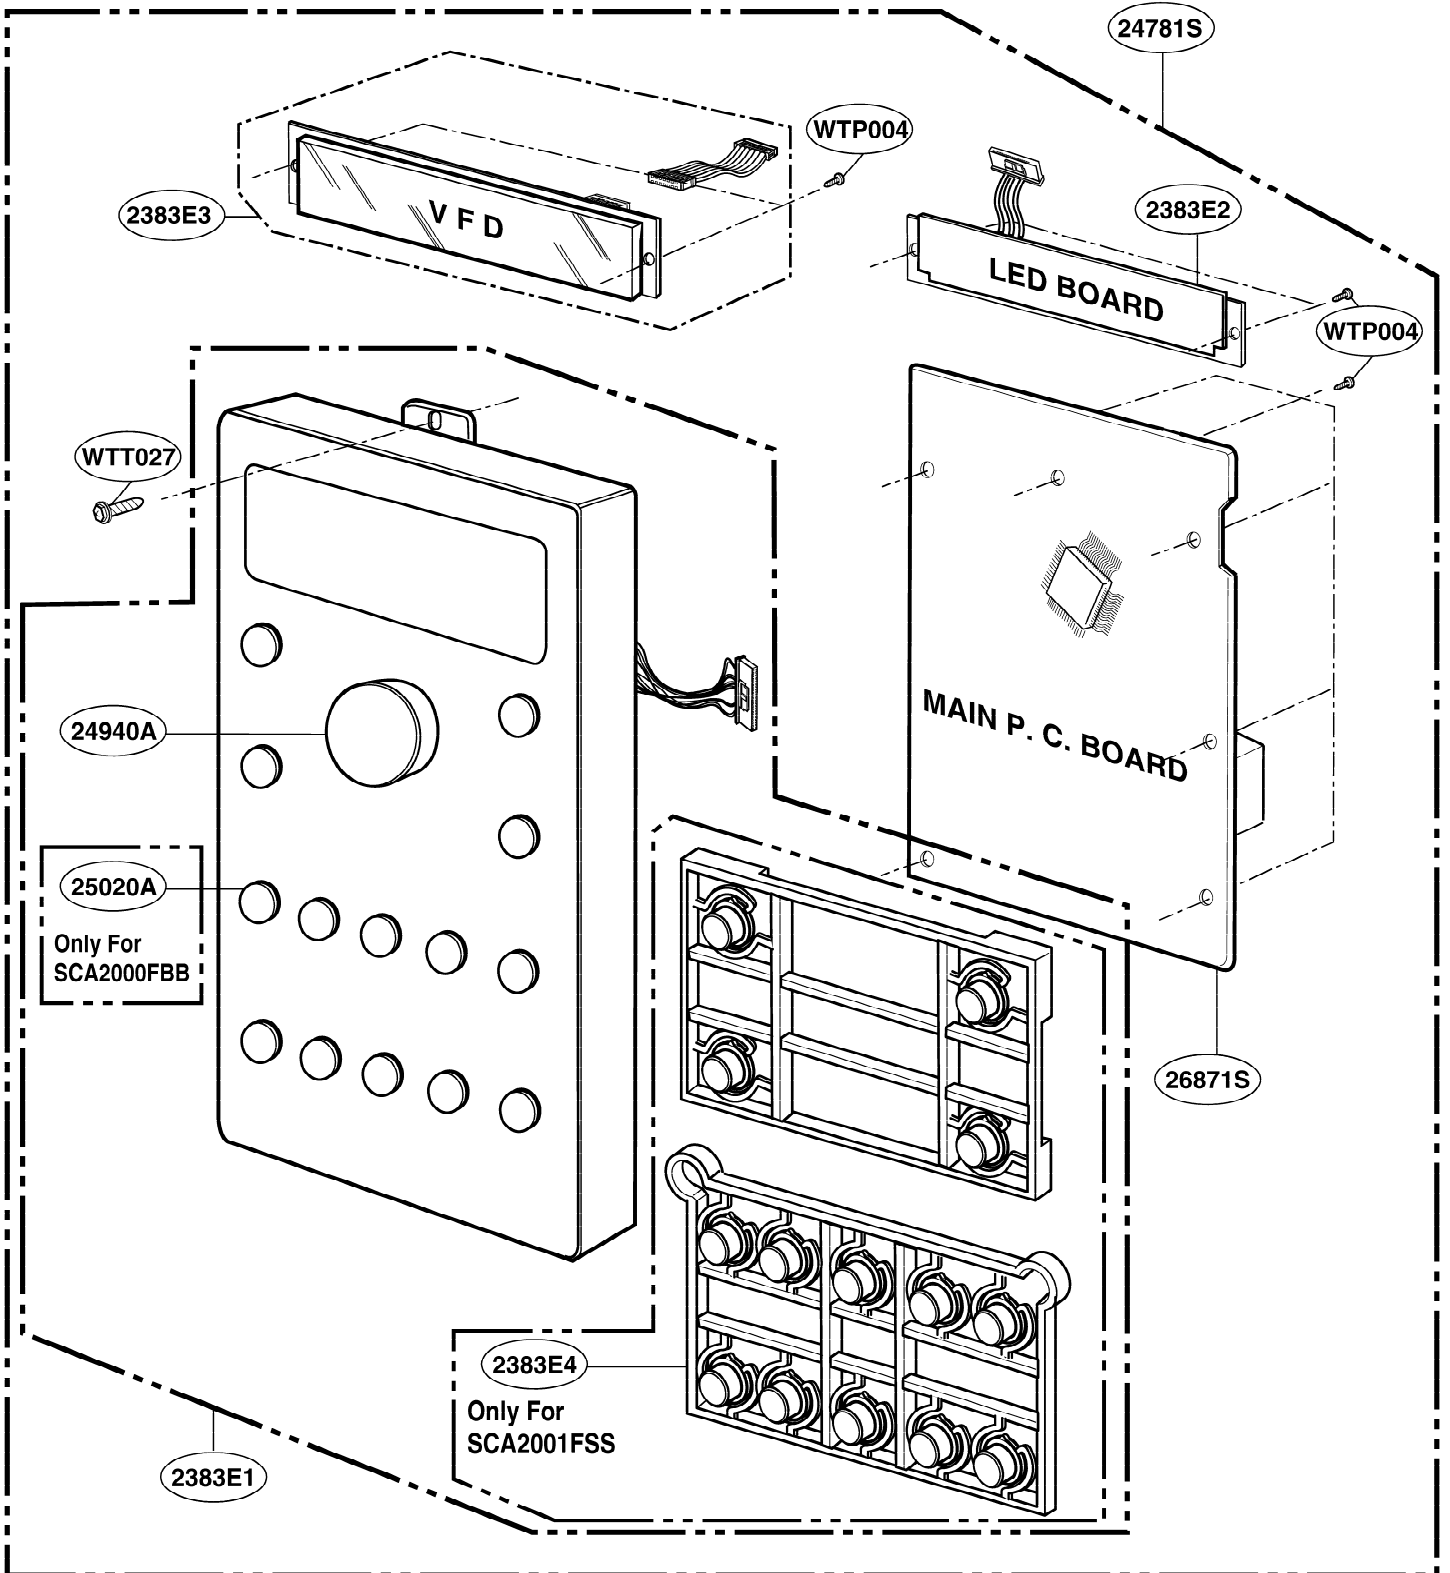

----- Manual continues below -----

EXPLODED VIEW

DOOR PARTS

Model: SCA 2000FWW
SCA 2000FBB
SCA 2000FCC

3383EA

P/No: 3828W5S6177

DOOR PARTS

Model: SCA 2001FSS
SCA 2001KSS

CONTROLLER PARTS

Model: SCA 2000FWW
SCA 2000FCC

CONTROLLER PARTS

Model: SCA 2000FBB
SCA 2001FSS
SCA 2001KSS

OVEN CAVITY PARTS

Model: SCA 2000FWW
SCA 2000FCC
SCA 2000FBB
SCA 2001FSS
SCA 2001KSS

LATCH BOARD PARTS

Model: SCA 2000FWW
SCA 2000FBB
SCA 2000FCC
SCA 2001FSS
SCA 2001KSS

INTERIOR PARTS (I)

Model: SCA 2000FWW
SCA 2000FBB
SCA 2000FCC
SCA 2001FSS
SCA 2001KSS

INTERIOR PARTS (II - I)

Model: SCA 2000FBB 02
SCA 2000FCC 02
SCA 2000FWW 02
SCA 2001FSS 02

Check the rating label of **Model** and order SVC parts according to the **Model No.**

INTERIOR PARTS (II - II)

Model: SCA 2000FBB 03
SCA 2000FCC 03
SCA 2000FWW 03
SCA 2001FSS 03
SCA 2001KSS 01

Check the rating label of **Model** and order SVC parts according to the **Model No.**