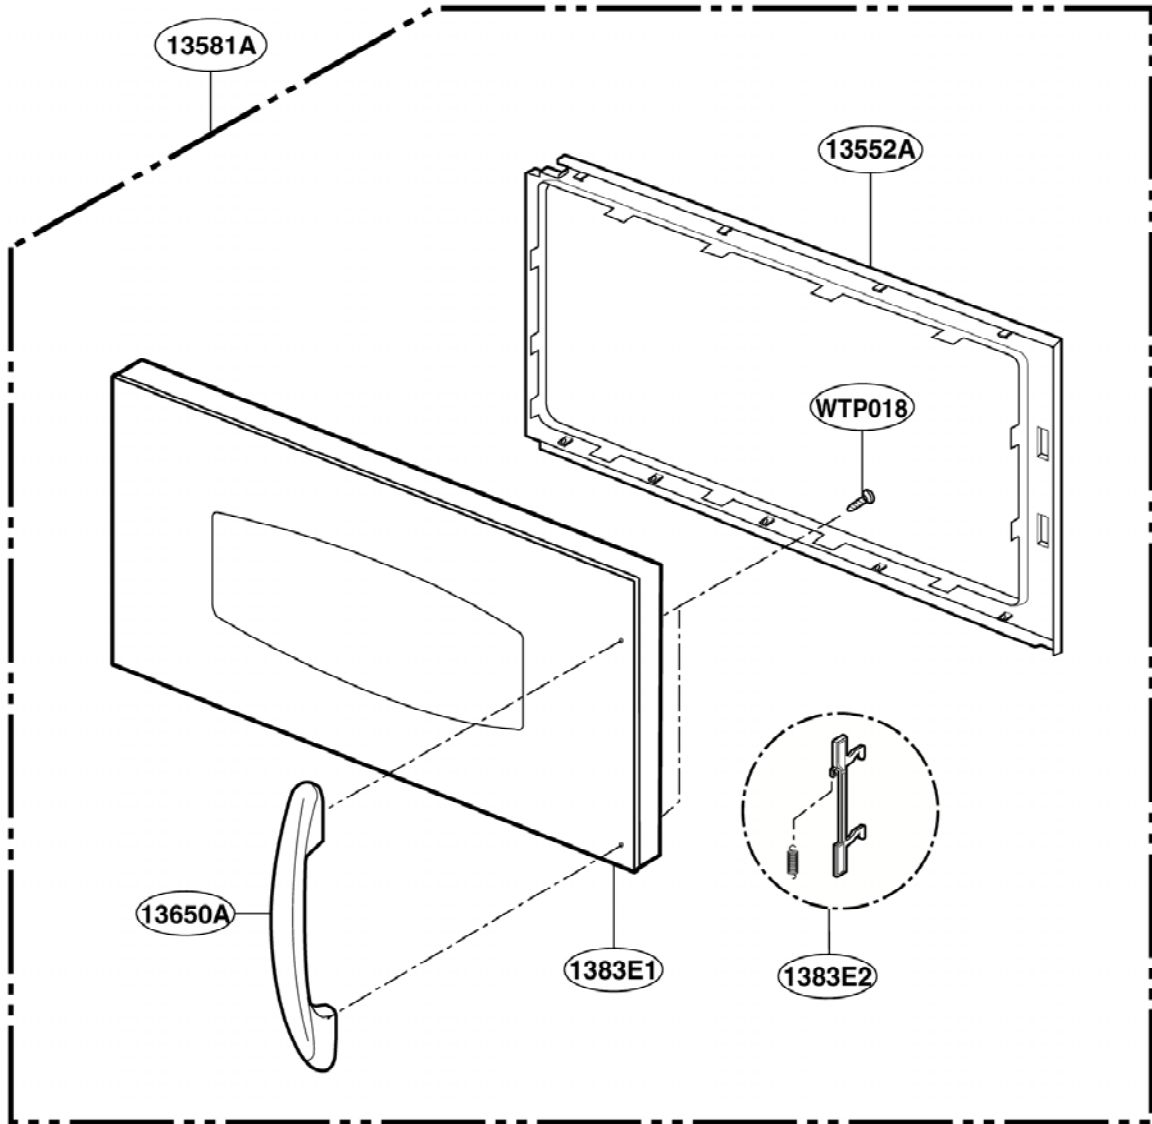

----- Manual continues below -----

EXPLODED VIEW

DOOR PARTS

Model: SCA 2000FWW
SCA 2000FBB
SCA 2000FCC

3383EA

P/No: 3828W5S6177

DOOR PARTS

Model: SCA 2001FSS
SCA 2001KSS

CONTROLLER PARTS

Model: SCA 2000FWW
SCA 2000FCC

CONTROLLER PARTS

Model: SCA 2000FBB
SCA 2001FSS
SCA 2001KSS

OVEN CAVITY PARTS

Model: SCA 2000FWW
SCA 2000FCC
SCA 2000FBB
SCA 2001FSS
SCA 2001KSS

LATCH BOARD PARTS