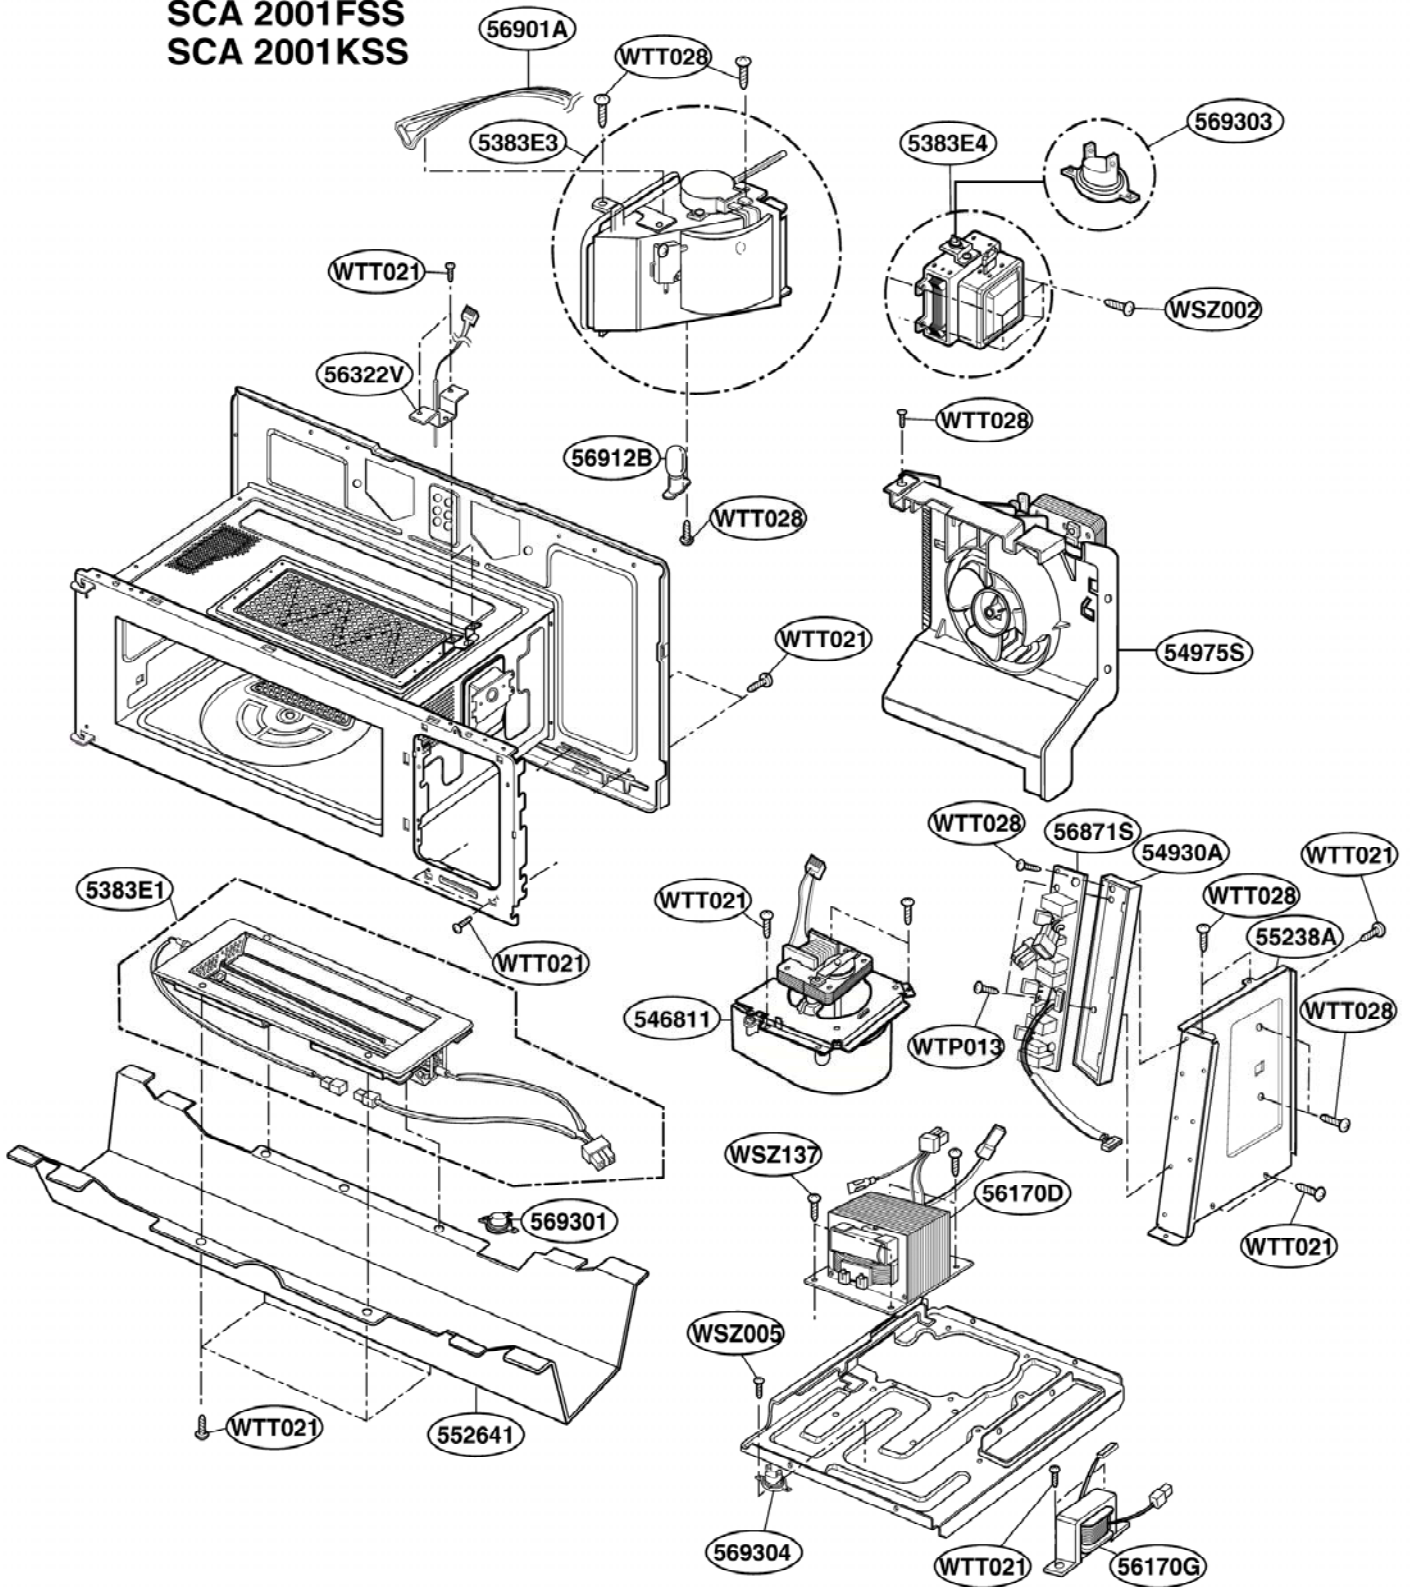

----- Manual continues below -----

EXPLODED VIEW

DOOR PARTS

Model: SCA 2000FWW
SCA 2000FBB
SCA 2000FCC

3383EA

P/No: 3828W5S6177

DOOR PARTS

Model: SCA 2001FSS
SCA 2001KSS

CONTROLLER PARTS

Model: SCA 2000FWW
SCA 2000FCC

CONTROLLER PARTS

Model: SCA 2000FBB
SCA 2001FSS
SCA 2001KSS

OVEN CAVITY PARTS

Model: SCA 2000FWW
SCA 2000FCC
SCA 2000FBB
SCA 2001FSS
SCA 2001KSS

LATCH BOARD PARTS

Model: SCA 2000FWW
SCA 2000FBB
SCA 2000FCC
SCA 2001FSS
SCA 2001KSS

INTERIOR PARTS (I)

Model: SCA 2000FWW
SCA 2000FBB
SCA 2000FCC
SCA 2001FSS
SCA 2001KSS

INTERIOR PARTS (II - I)

Model: SCA 2000FBB 02
SCA 2000FCC 02
SCA 2000FWW 02
SCA 2001FSS 02

Check the rating label of **Model** and order SVC parts according to the **Model No.**

INTERIOR PARTS (II - II)

Model: SCA 2000FBB 03
SCA 2000FCC 03
SCA 2000FWW 03
SCA 2001FSS 03
SCA 2001KSS 01

Check the rating label of **Model** and order SVC parts according to the **Model No.**