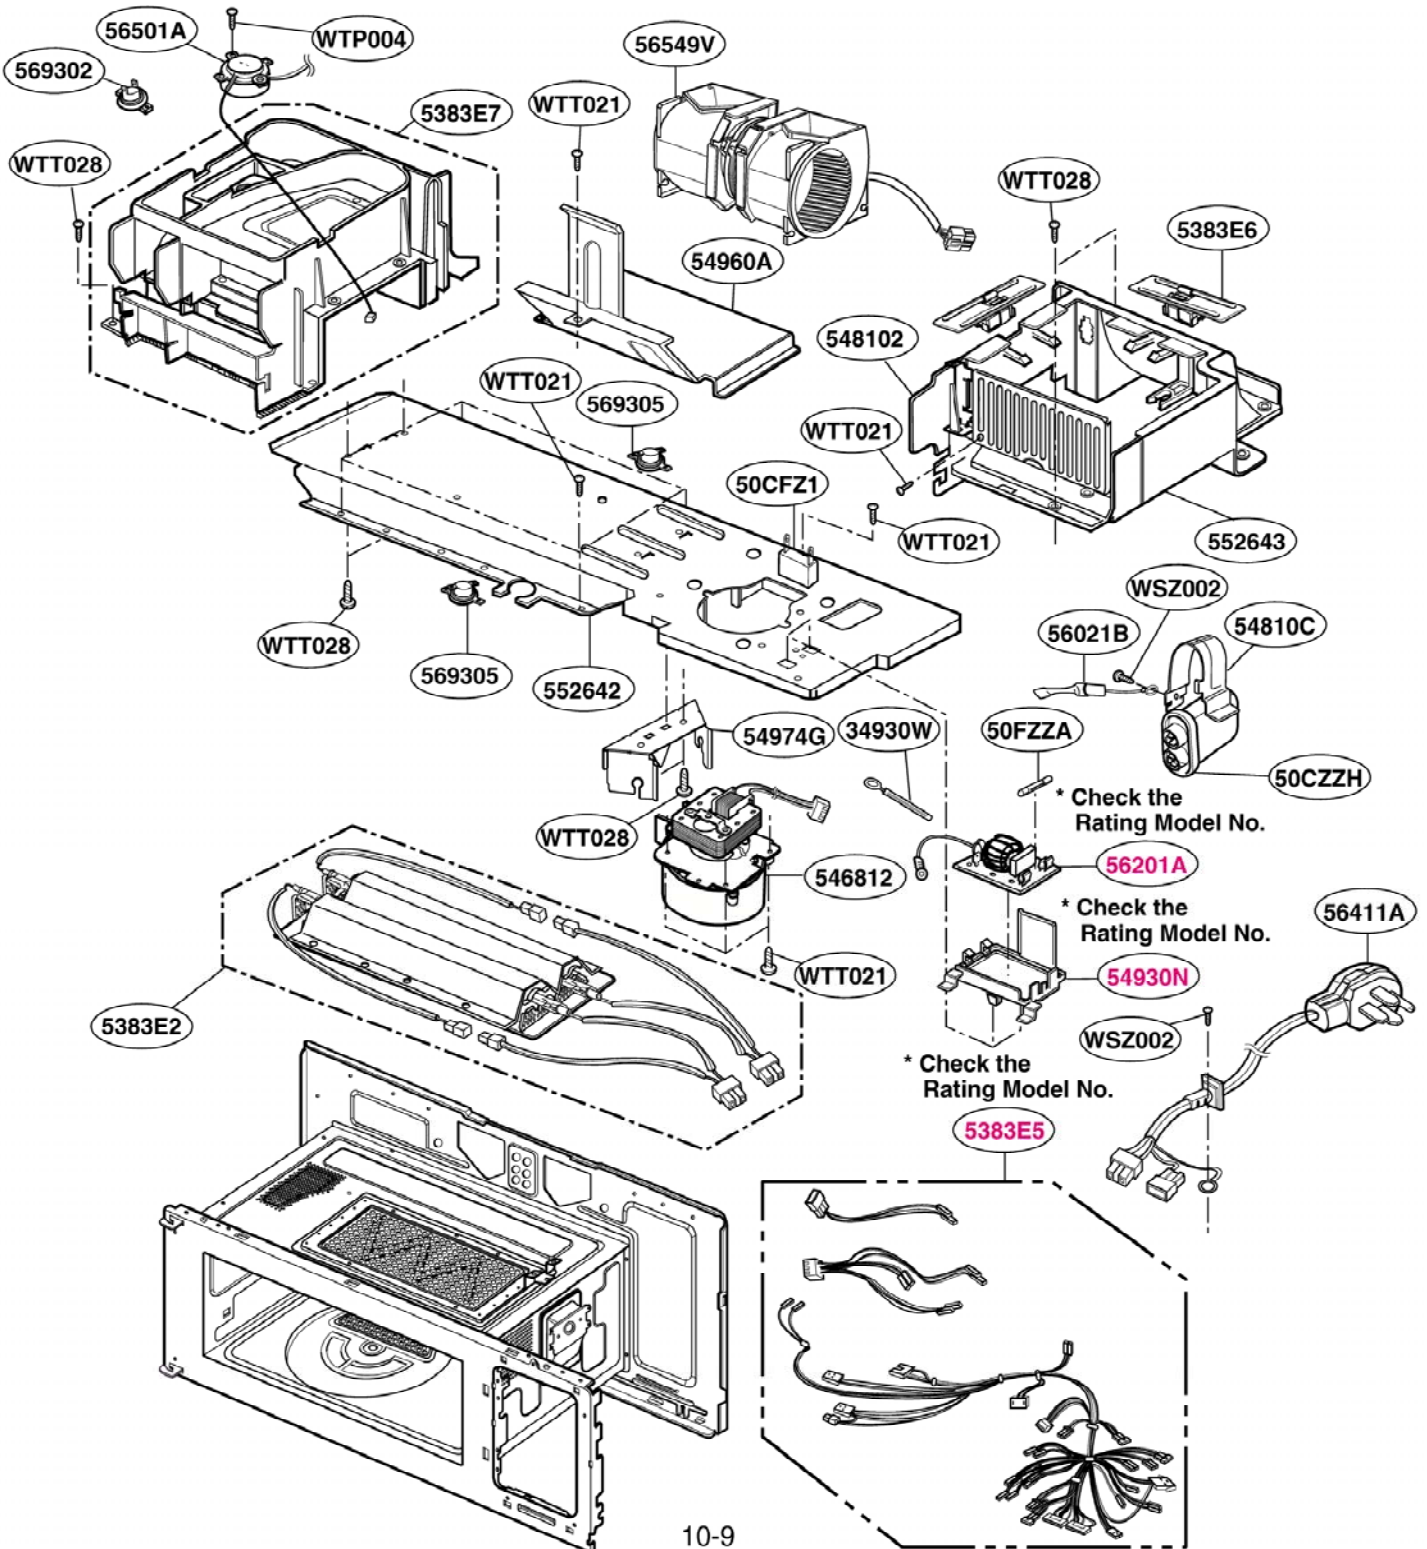

CONTROLLER PARTS

Model: SCA 2000FWW
SCA 2000FCC

CONTROLLER PARTS

Model: SCA 2000FBB
SCA 2001FSS
SCA 2001KSS

OVEN CAVITY PARTS

Model: SCA 2000FWW
SCA 2000FCC
SCA 2000FBB
SCA 2001FSS
SCA 2001KSS

LATCH BOARD PARTS

Model: SCA 2000FWW
SCA 2000FBB
SCA 2000FCC
SCA 2001FSS
SCA 2001KSS

INTERIOR PARTS (I)

Model: SCA 2000FWW
SCA 2000FBB
SCA 2000FCC
SCA 2001FSS
SCA 2001KSS

INTERIOR PARTS (II - I)

Model: SCA 2000FBB 02
SCA 2000FCC 02
SCA 2000FWW 02
SCA 2001FSS 02

Check the rating label of **Model** and order SVC parts according to the **Model No.**

INTERIOR PARTS (II - II)

Model: SCA 2000FBB 03
SCA 2000FCC 03
SCA 2000FWW 03
SCA 2001FSS 03
SCA 2001KSS 01

Check the rating label of **Model** and order SVC parts according to the **Model No.**