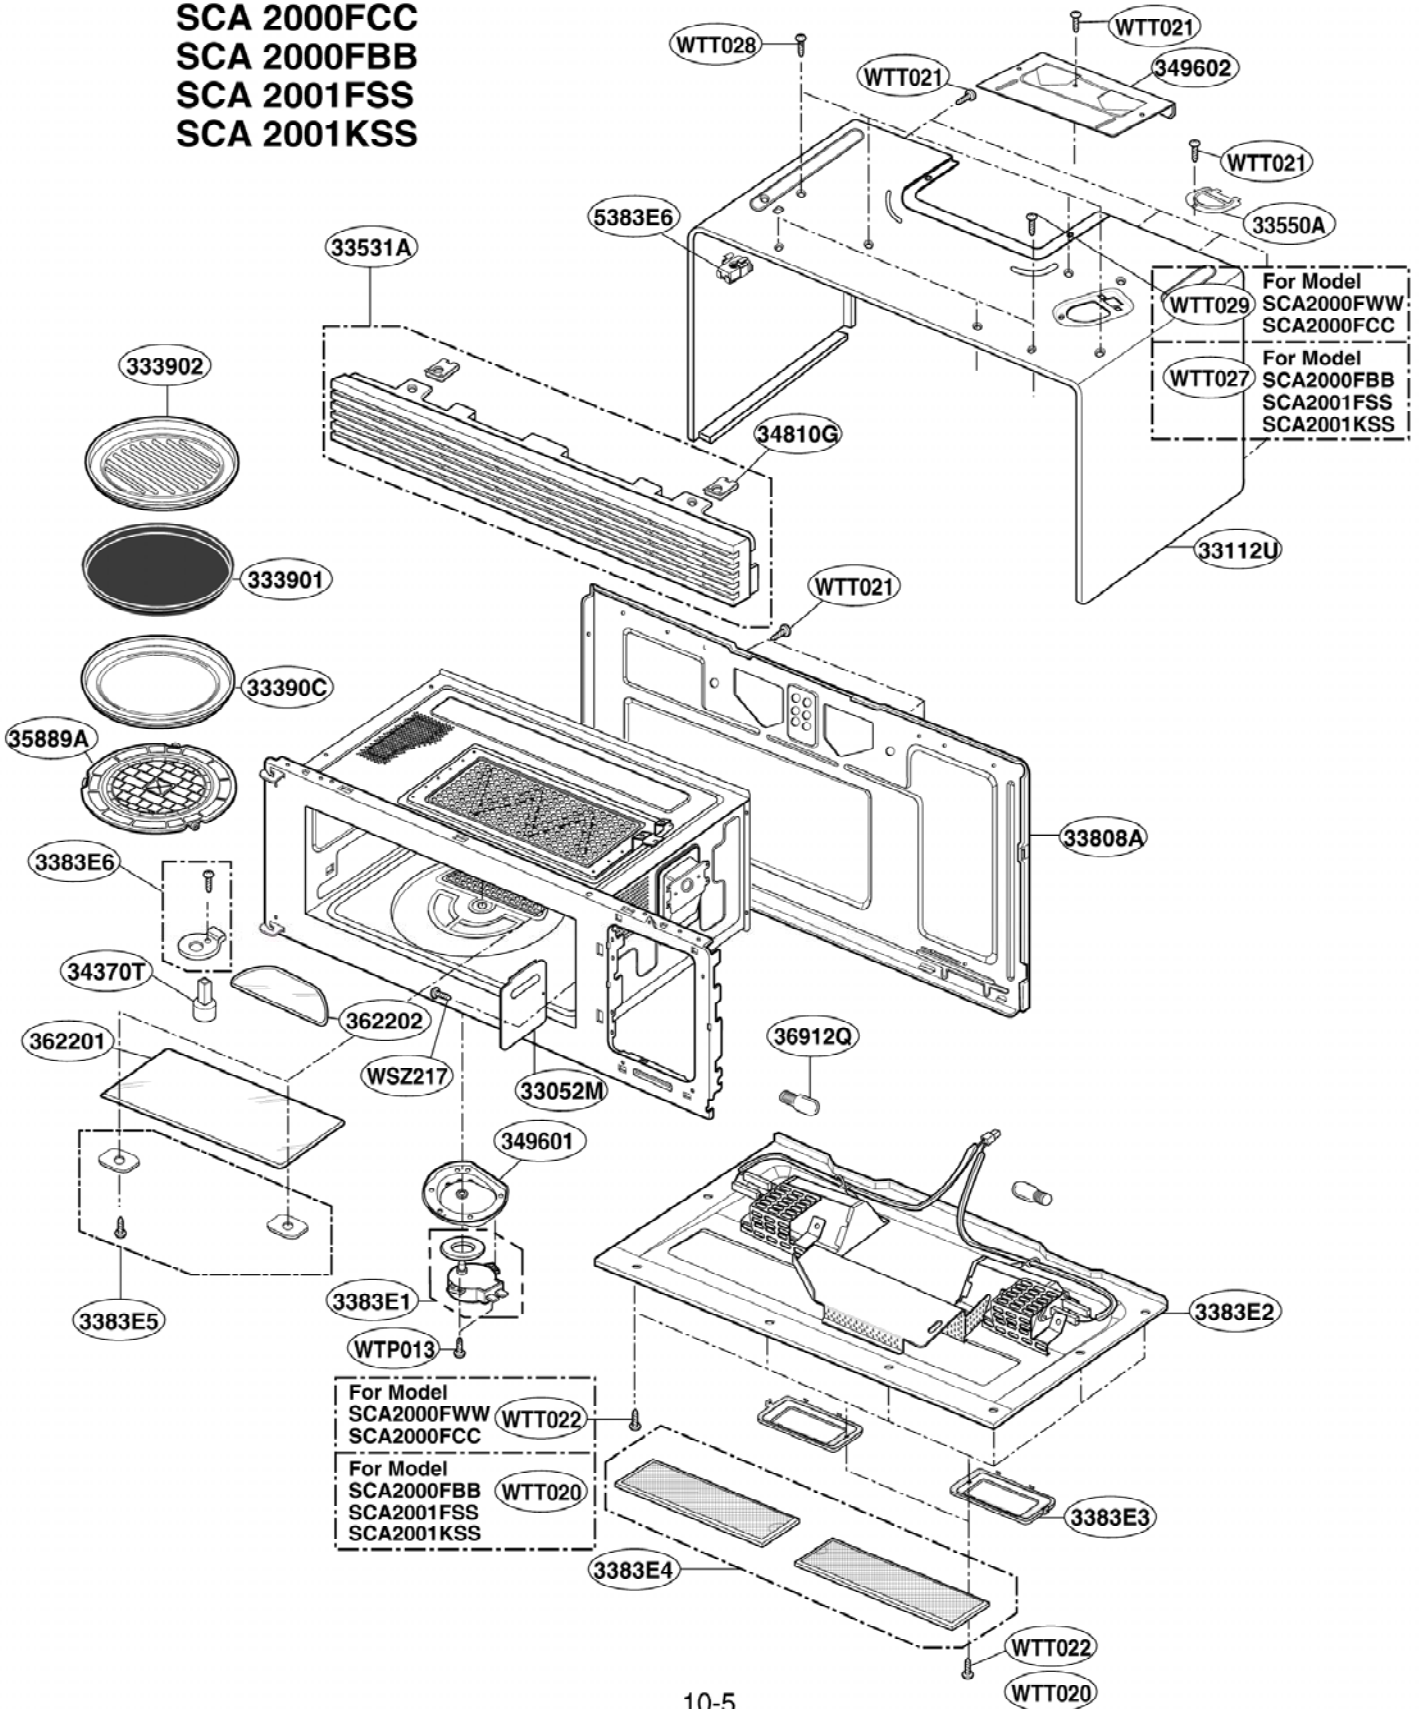

----- Manual continues below -----

EXPLODED VIEW

DOOR PARTS

Model: SCA 2000FWW
SCA 2000FBB
SCA 2000FCC

3383EA

P/No: 3828W5S6177

DOOR PARTS

Model: SCA 2001FSS
SCA 2001KSS

CONTROLLER PARTS

Model: SCA 2000FWW
SCA 2000FCC

CONTROLLER PARTS

Model: SCA 2000FBB
SCA 2001FSS
SCA 2001KSS

OVEN CAVITY PARTS

Model: SCA 2000FWW
SCA 2000FCC
SCA 2000FBB
SCA 2001FSS
SCA 2001KSS

LATCH BOARD PARTS

Model: SCA 2000FWW
SCA 2000FBB
SCA 2000FCC
SCA 2001FSS
SCA 2001KSS

INTERIOR PARTS (I)

Model: SCA 2000FWW
SCA 2000FBB
SCA 2000FCC
SCA 2001FSS
SCA 2001KSS

INTERIOR PARTS (II - I)

Model: SCA 2000FBB 02
SCA 2000FCC 02
SCA 2000FWW 02
SCA 2001FSS 02

Check the rating label of **Model** and order SVC parts according to the **Model No.**

INTERIOR PARTS (II - II)

Model: SCA 2000FBB 03
SCA 2000FCC 03
SCA 2000FWW 03
SCA 2001FSS 03
SCA 2001KSS 01

Check the rating label of **Model** and order SVC parts according to the **Model No.**