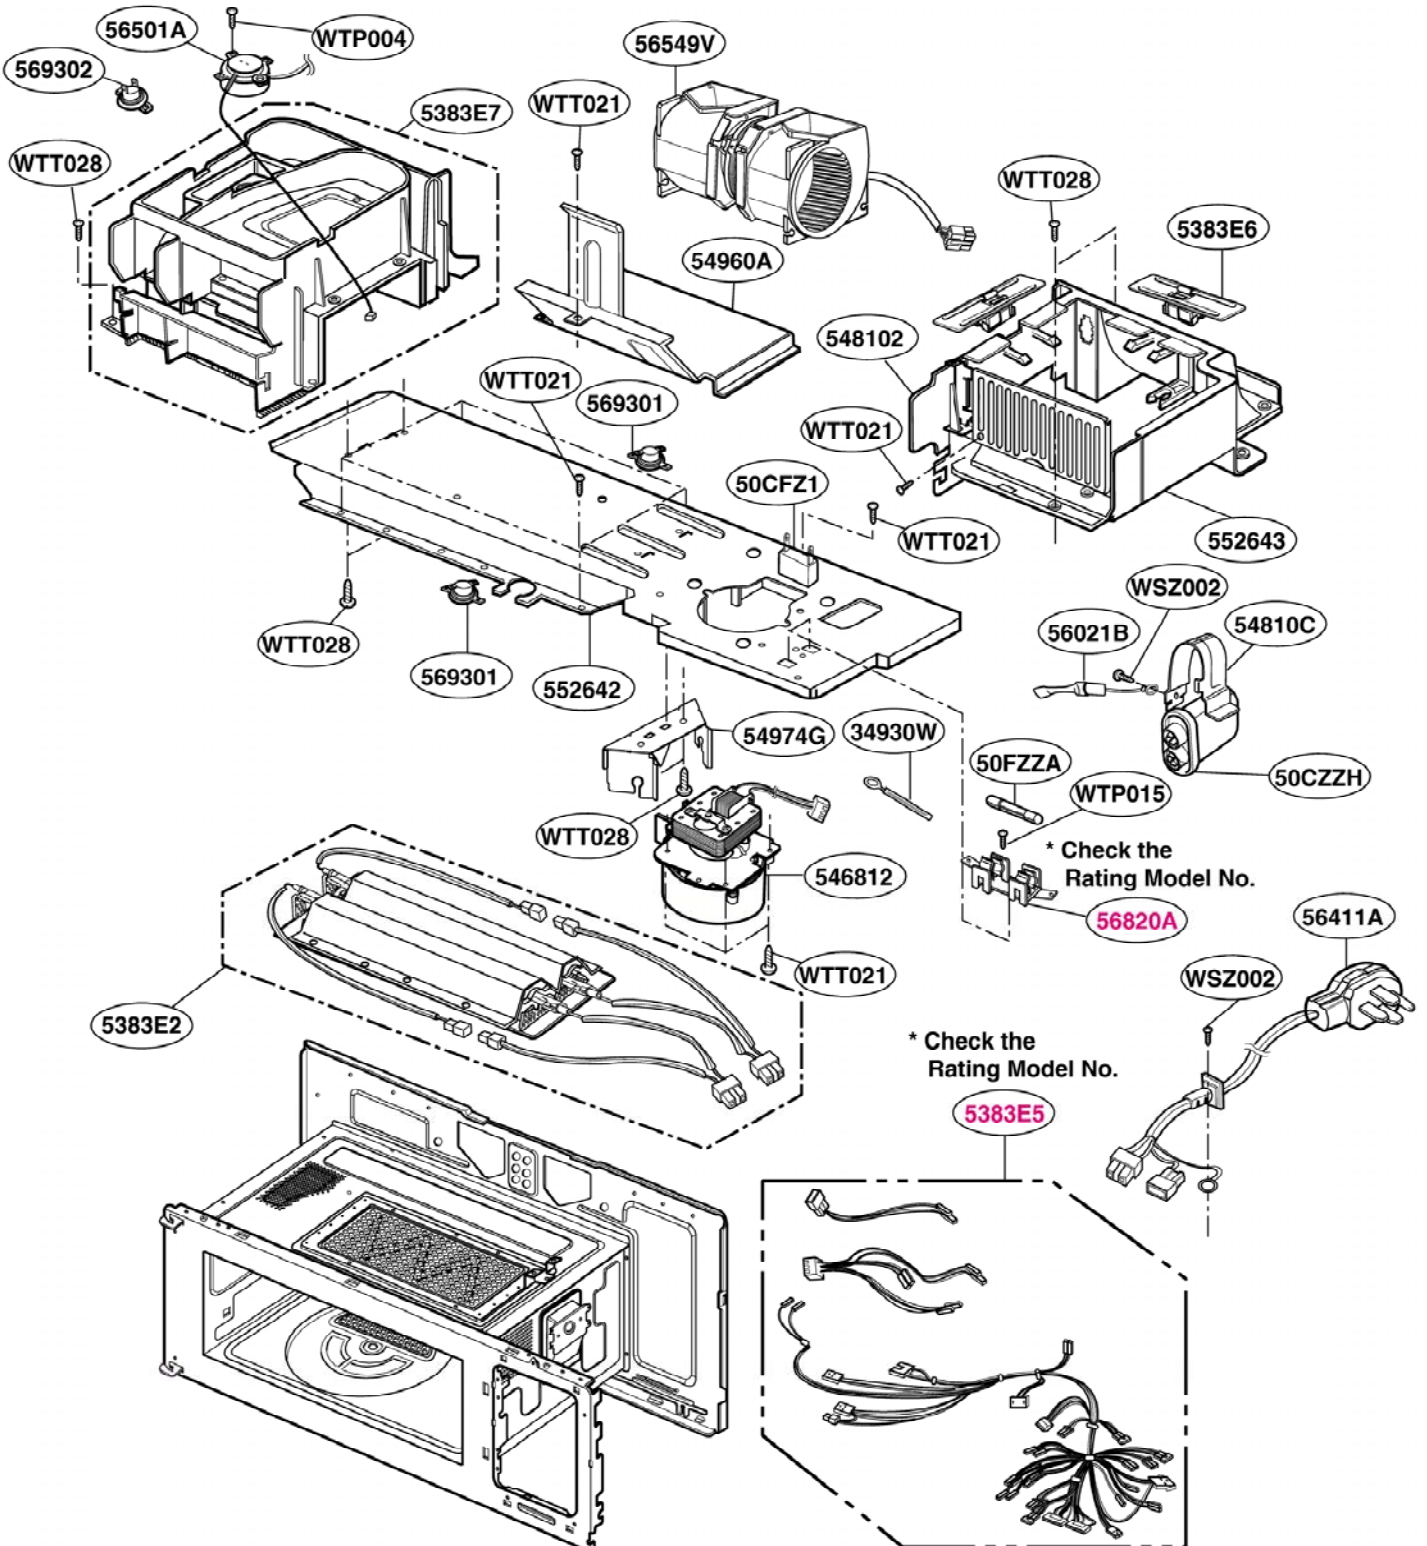

CONTROLLER PARTS

Model: SCA 2000FWW
SCA 2000FCC

CONTROLLER PARTS

Model: SCA 2000FBB
SCA 2001FSS
SCA 2001KSS

OVEN CAVITY PARTS

Model: SCA 2000FWW
SCA 2000FCC
SCA 2000FBB
SCA 2001FSS
SCA 2001KSS

LATCH BOARD PARTS

Model: SCA 2000FWW
SCA 2000FBB
SCA 2000FCC
SCA 2001FSS
SCA 2001KSS

INTERIOR PARTS (I)

Model: SCA 2000FWW
SCA 2000FBB
SCA 2000FCC
SCA 2001FSS
SCA 2001KSS

INTERIOR PARTS (II - I)

Model: SCA 2000FBB 02
SCA 2000FCC 02
SCA 2000FWW 02
SCA 2001FSS 02

Check the rating label of **Model** and order SVC parts according to the **Model No.**

INTERIOR PARTS (II - II)

Model: SCA 2000FBB 03
SCA 2000FCC 03
SCA 2000FWW 03
SCA 2001FSS 03
SCA 2001KSS 01

Check the rating label of **Model** and order SVC parts according to the **Model No.**