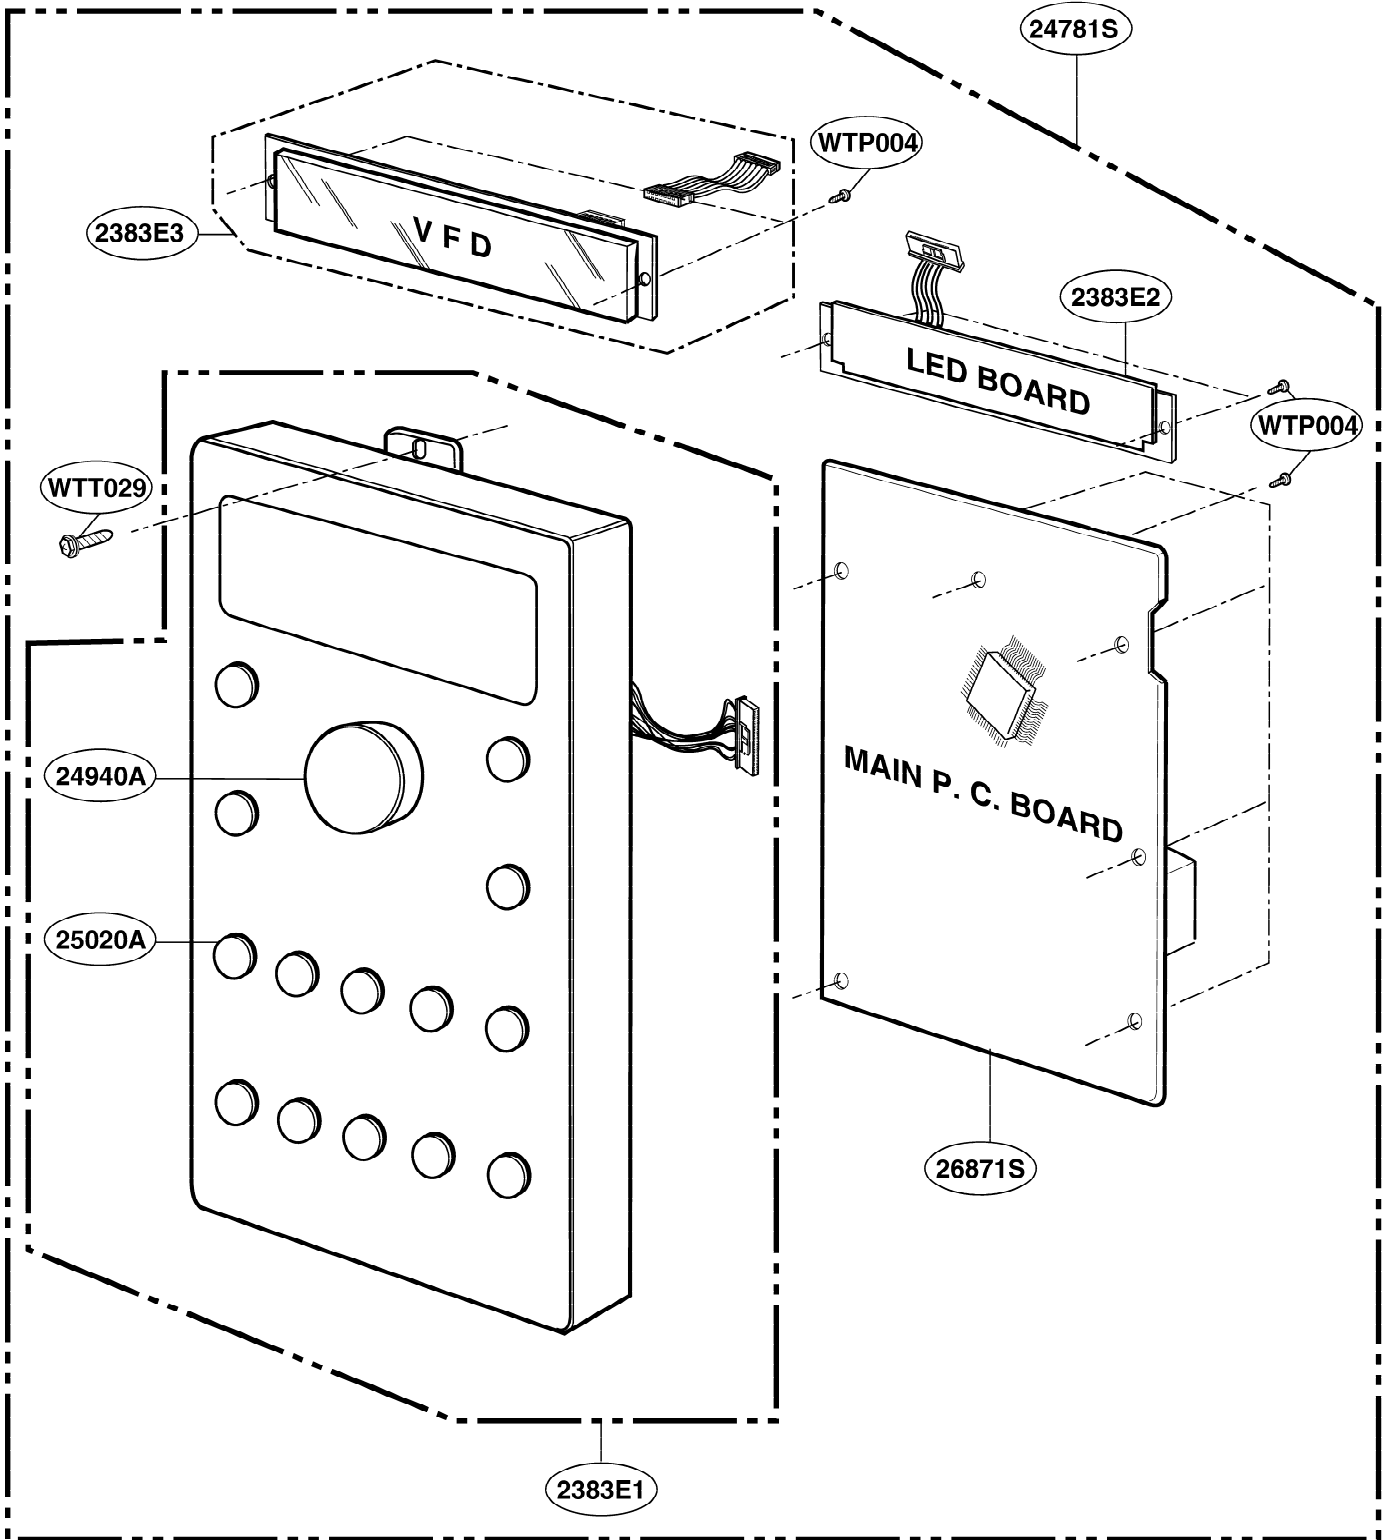

----- Manual continues below -----

EXPLODED VIEW

DOOR PARTS

Model: SCA 2000FWW
SCA 2000FBB
SCA 2000FCC

3383EA

P/No: 3828W5S6177

DOOR PARTS

Model: SCA 2001FSS
SCA 2001KSS

CONTROLLER PARTS

Model: SCA 2000FWW
SCA 2000FCC

CONTROLLER PARTS

Model: SCA 2000FBB
SCA 2001FSS
SCA 2001KSS

OVEN CAVITY PARTS

Model: SCA 2000FWW
SCA 2000FCC
SCA 2000FBB
SCA 2001FSS
SCA 2001KSS

LATCH BOARD PARTS

Check the rating label of **Model** and order SVC parts according to the **Model No.**

INTERIOR PARTS (II - II)

Model: SCA 2000FBB 03
SCA 2000FCC 03
SCA 2000FWW 03
SCA 2001FSS 03
SCA 2001KSS 01

Check the rating label of **Model** and order SVC parts according to the **Model No.**