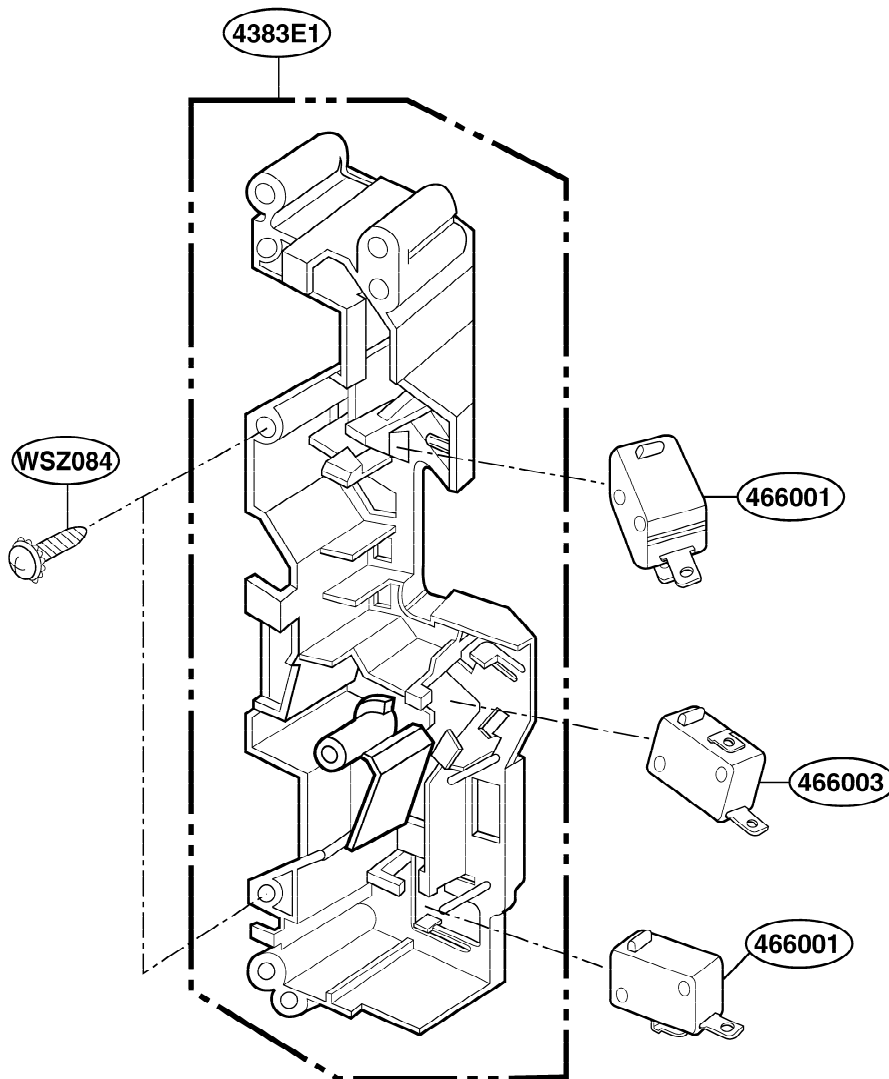

----- Manual continues below -----

EXPLODED VIEW

DOOR PARTS

Model: SCA 2000FWW
SCA 2000FBB
SCA 2000FCC

P/No: 3828W5S6177

DOOR PARTS

Model: SCA 2001FSS
SCA 2001KSS

CONTROLLER PARTS

Model: SCA 2000FWW
SCA 2000FCC

CONTROLLER PARTS

Model: SCA 2000FBB
SCA 2001FSS
SCA 2001KSS

OVEN CAVITY PARTS

Model: SCA 2000FWW
SCA 2000FCC
SCA 2000FBB
SCA 2001FSS
SCA 2001KSS

LATCH BOARD PARTS

Model: SCA 2000FWW
SCA 2000FBB
SCA 2000FCC
SCA 2001FSS
SCA 2001KSS

INTERIOR PARTS (I)

Model: SCA 2000FWW
SCA 2000FBB
SCA 2000FCC
SCA 2001FSS
SCA 2001KSS

INTERIOR PARTS (II - II)

Model: SCA 2000FBB 03
SCA 2000FCC 03
SCA 2000FWW 03
SCA 2001FSS 03
SCA 2001KSS 01

Check the rating label of **Model** and order SVC parts according to the **Model No.**