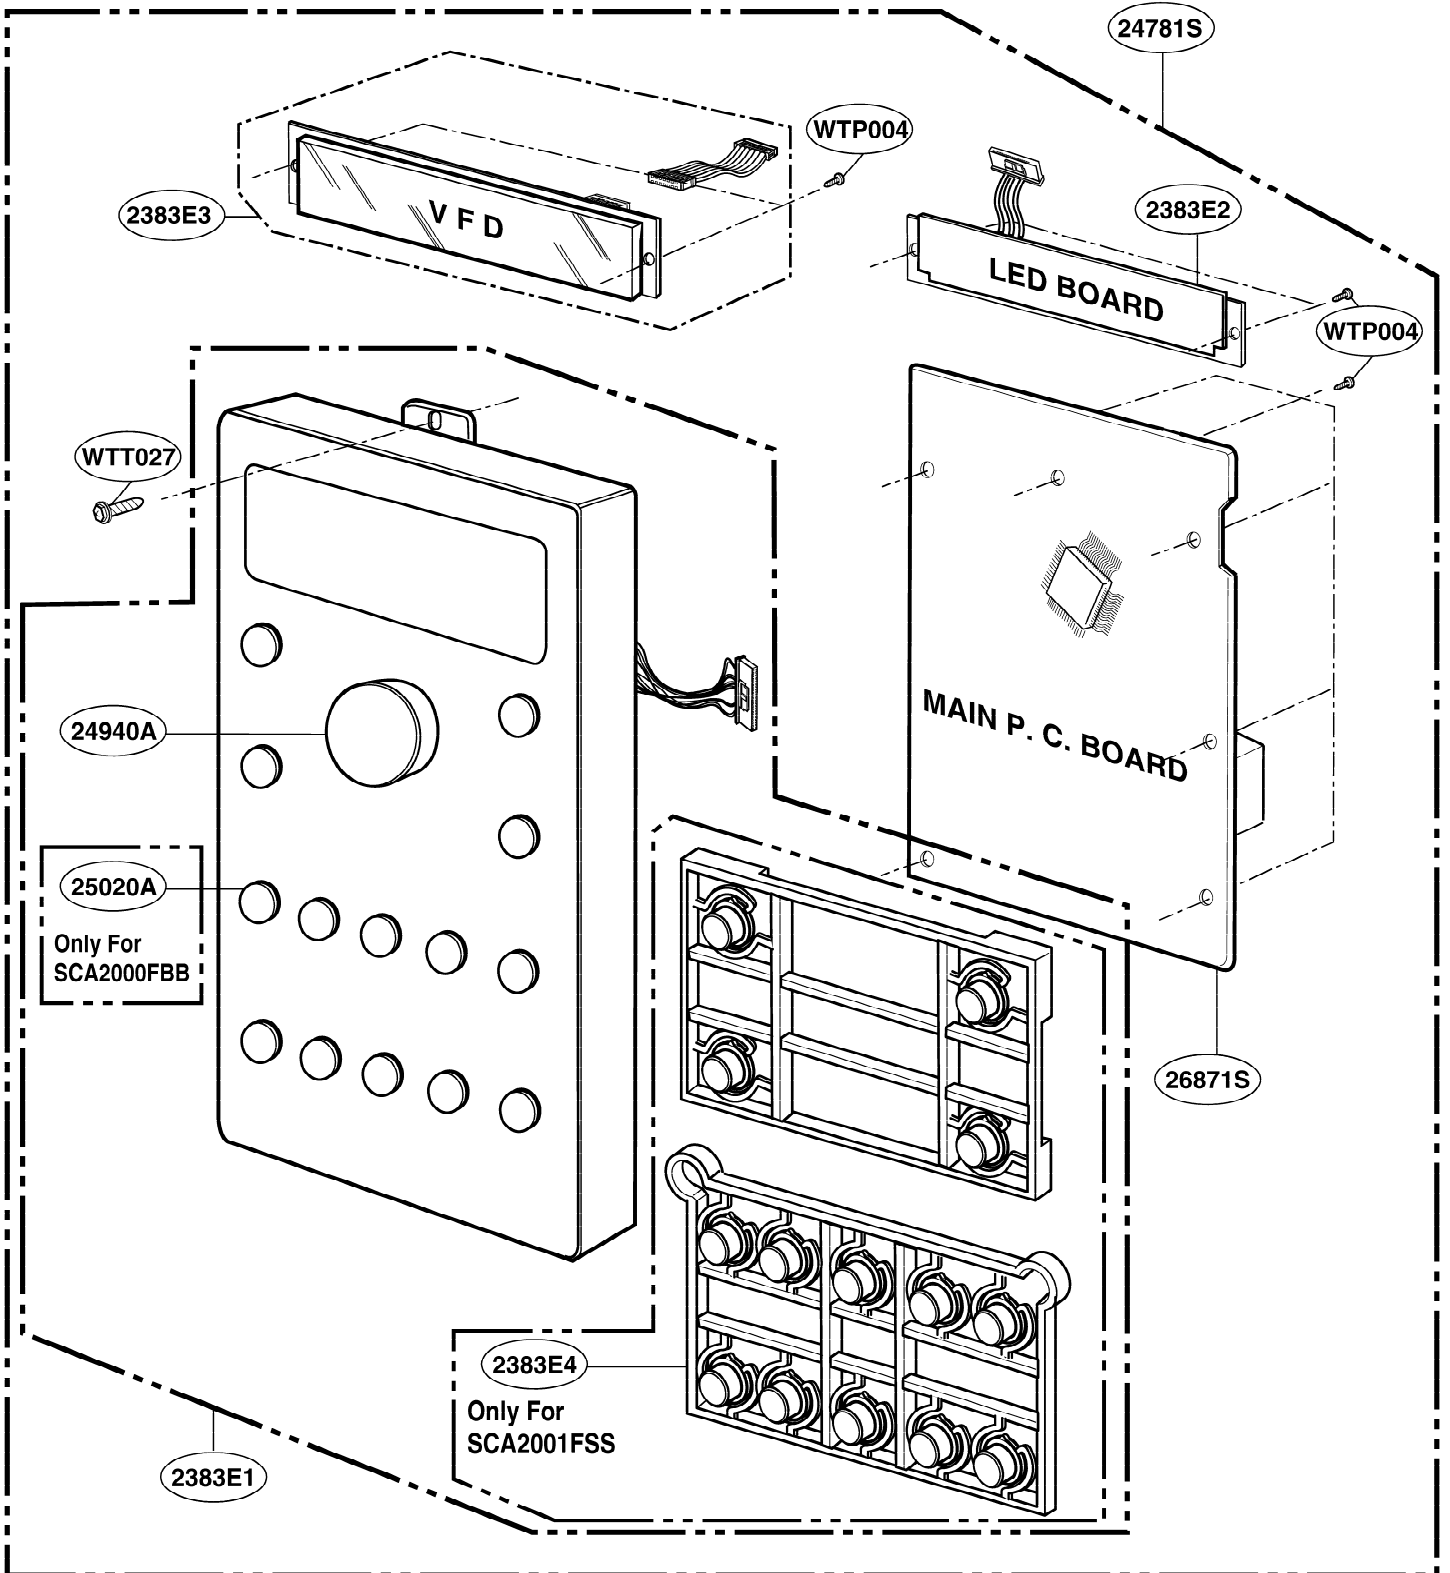

----- Manual continues below -----

EXPLODED VIEW

DOOR PARTS

Model: SCA 2000FWW
SCA 2000FBB
SCA 2000FCC

P/No: 3828W5S6177

DOOR PARTS

Model: SCA 2001FSS
SCA 2001KSS

CONTROLLER PARTS

Model: SCA 2000FWW
SCA 2000FCC

CONTROLLER PARTS

Model: SCA 2000FBB
SCA 2001FSS
SCA 2001KSS

OVEN CAVITY PARTS

Model: SCA 2000FWW
SCA 2000FCC
SCA 2000FBB
SCA 2001FSS
SCA 2001KSS

LATCH BOARD PARTS

Model: SCA 2000FWW
SCA 2000FBB
SCA 2000FCC
SCA 2001FSS
SCA 2001KSS

INTERIOR PARTS (I)

Model: SCA 2000FWW
SCA 2000FBB
SCA 2000FCC
SCA 2001FSS
SCA 2001KSS

INTERIOR PARTS (II - II)

Model: SCA 2000FBB 03
SCA 2000FCC 03
SCA 2000FWW 03
SCA 2001FSS 03
SCA 2001KSS 01

Check the rating label of **Model** and order SVC parts according to the **Model No.**