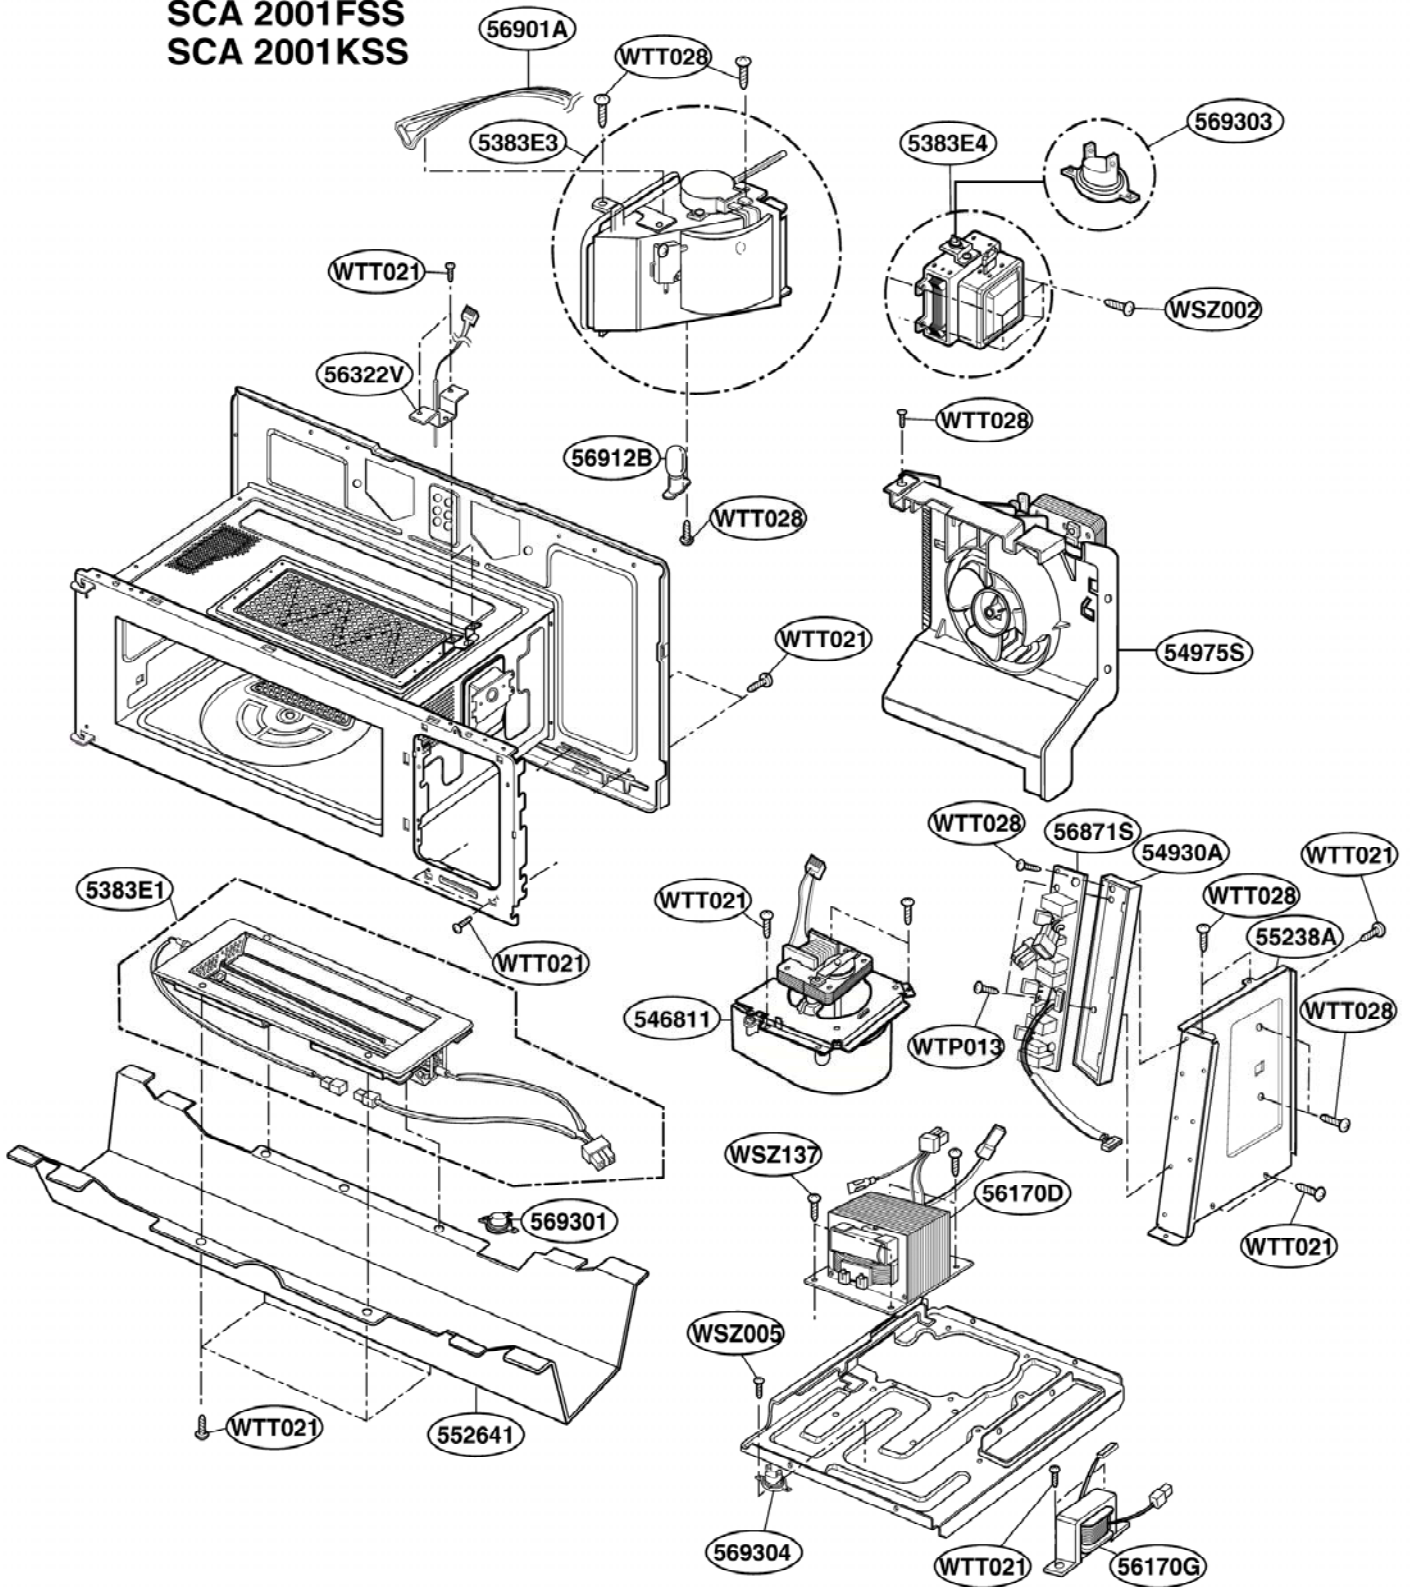

----- Manual continues below -----

EXPLODED VIEW

DOOR PARTS

Model: SCA 2000FWW
SCA 2000FBB
SCA 2000FCC

P/No: 3828W5S6177

DOOR PARTS

Model: SCA 2001FSS
SCA 2001KSS

CONTROLLER PARTS

Model: SCA 2000FWW
SCA 2000FCC

CONTROLLER PARTS

Model: SCA 2000FBB
SCA 2001FSS
SCA 2001KSS

OVEN CAVITY PARTS

Model: SCA 2000FWW
SCA 2000FCC
SCA 2000FBB
SCA 2001FSS
SCA 2001KSS

LATCH BOARD PARTS

Model: SCA 2000FWW
SCA 2000FBB
SCA 2000FCC
SCA 2001FSS
SCA 2001KSS

INTERIOR PARTS (I)

Model: SCA 2000FWW
SCA 2000FBB
SCA 2000FCC
SCA 2001FSS
SCA 2001KSS

INTERIOR PARTS (II - II)

Model: SCA 2000FBB 03
SCA 2000FCC 03
SCA 2000FWW 03
SCA 2001FSS 03
SCA 2001KSS 01

Check the rating label of **Model** and order SVC parts according to the **Model No.**