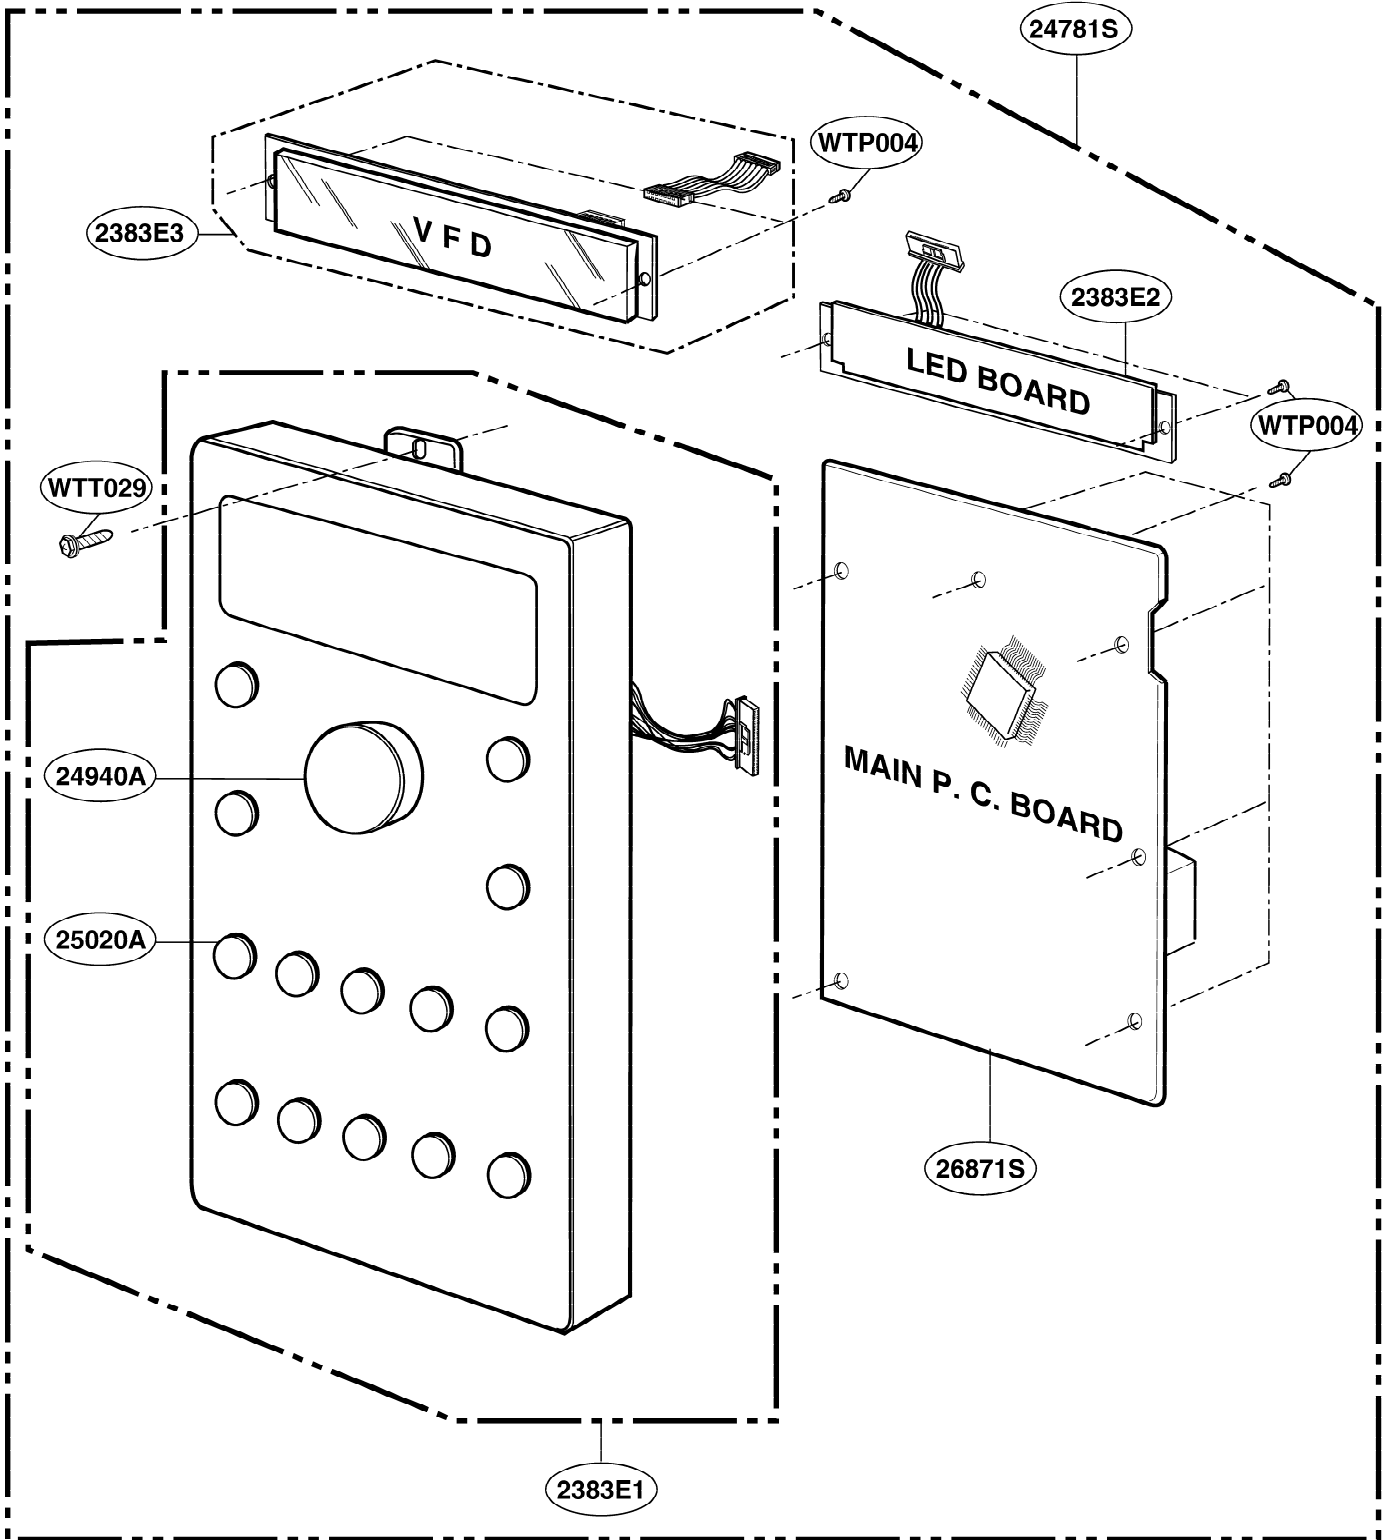

----- Manual continues below -----

EXPLODED VIEW

DOOR PARTS

Model: SCA 2000FWW
SCA 2000FBB
SCA 2000FCC

P/No: 3828W5S6177

DOOR PARTS

Model: SCA 2001FSS
SCA 2001KSS

CONTROLLER PARTS

Model: SCA 2000FWW
SCA 2000FCC

CONTROLLER PARTS

Model: SCA 2000FBB
SCA 2001FSS
SCA 2001KSS

OVEN CAVITY PARTS

Model: SCA 2000FWW
SCA 2000FCC
SCA 2000FBB
SCA 2001FSS
SCA 2001KSS

LATCH BOARD PARTS

Model: SCA 2000FWW
SCA 2000FBB
SCA 2000FCC
SCA 2001FSS
SCA 2001KSS

INTERIOR PARTS (I)

Model: SCA 2000FWW
SCA 2000FBB
SCA 2000FCC
SCA 2001FSS
SCA 2001KSS

INTERIOR PARTS (II - II)

Model: SCA 2000FBB 03
SCA 2000FCC 03
SCA 2000FWW 03
SCA 2001FSS 03
SCA 2001KSS 01

Check the rating label of **Model** and order SVC parts according to the **Model No.**