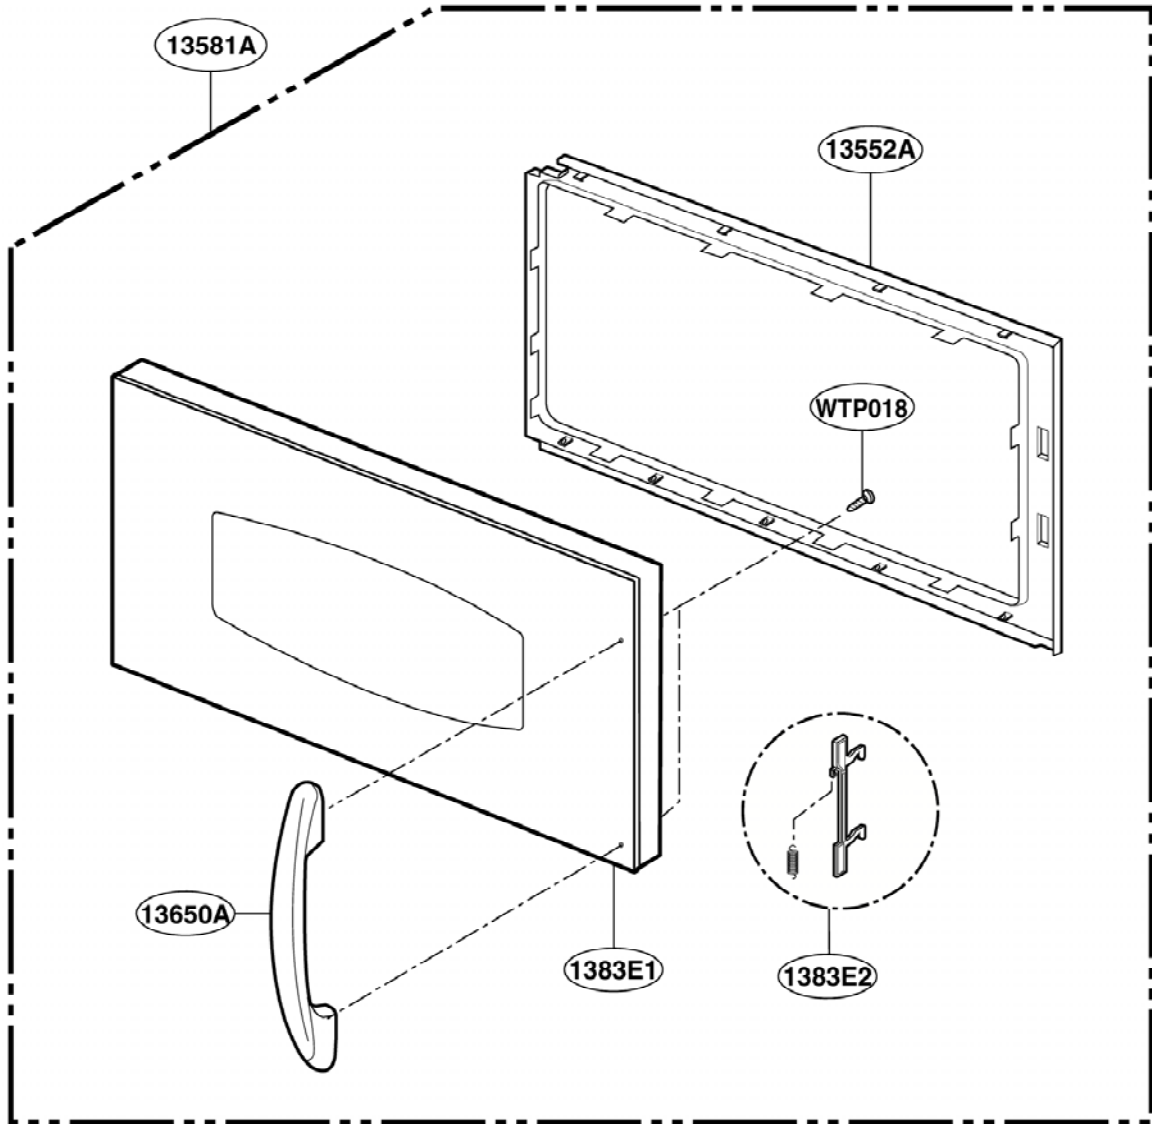

----- Manual continues below -----

EXPLODED VIEW

DOOR PARTS

Model: SCA 2000FWW
SCA 2000FBB
SCA 2000FCC

P/No: 3828W5S6177

DOOR PARTS

Model: SCA 2001FSS
SCA 2001KSS

CONTROLLER PARTS

Model: SCA 2000FWW
SCA 2000FCC

CONTROLLER PARTS

Model: SCA 2000FBB
SCA 2001FSS
SCA 2001KSS

OVEN CAVITY PARTS

Model: SCA 2000FWW
SCA 2000FCC
SCA 2000FBB
SCA 2001FSS
SCA 2001KSS

LATCH BOARD PARTS

Model: SCA 2000FWW
SCA 2000FBB
SCA 2000FCC
SCA 2001FSS
SCA 2001KSS

INTERIOR PARTS (I)

Model: SCA 2000FWW
SCA 2000FBB
SCA 2000FCC
SCA 2001FSS
SCA 2001KSS

INTERIOR PARTS (II - II)

Model: SCA 2000FBB 03
SCA 2000FCC 03
SCA 2000FWW 03
SCA 2001FSS 03
SCA 2001KSS 01

Check the rating label of **Model** and order SVC parts according to the **Model No.**