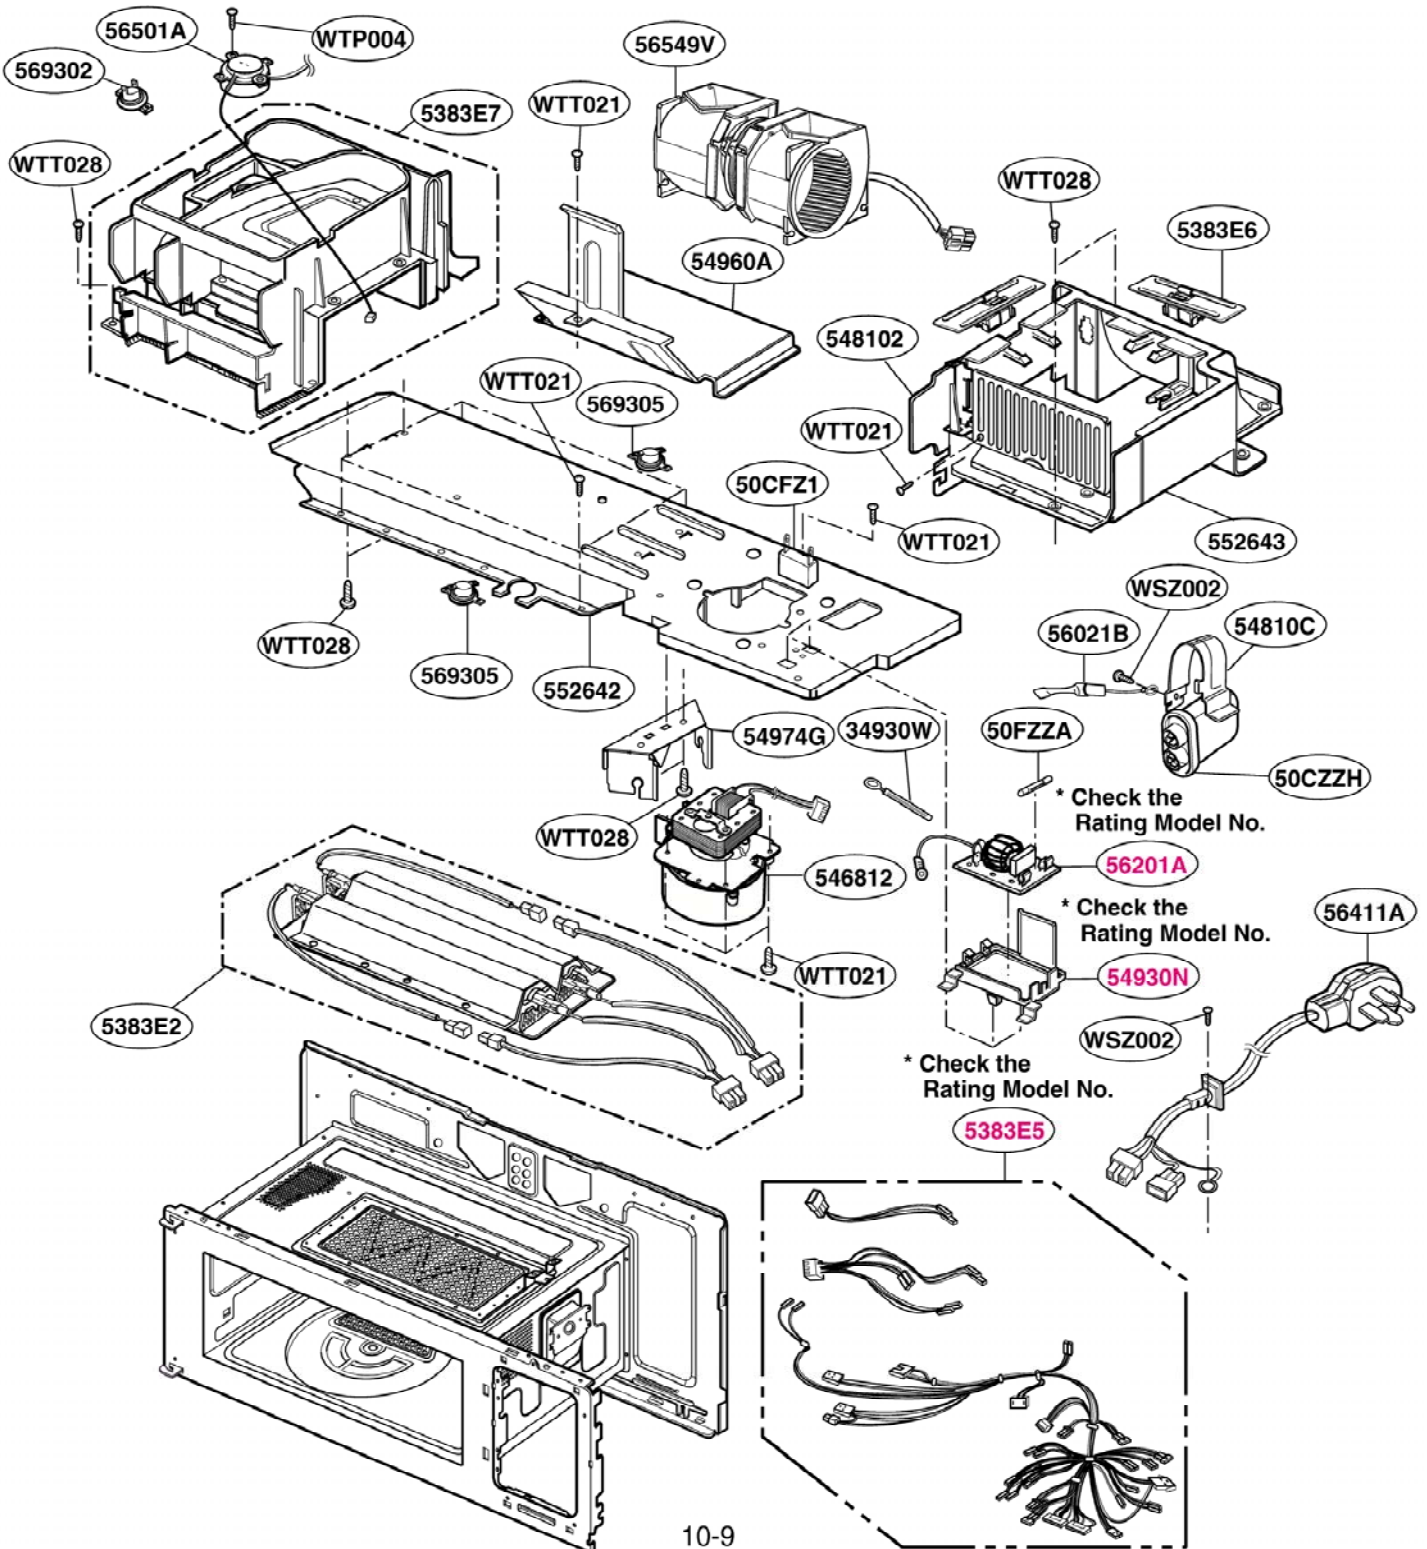

----- Manual continues below -----

EXPLODED VIEW

DOOR PARTS

Model: SCA 2000FWW
SCA 2000FBB
SCA 2000FCC

P/No: 3828W5S6177

DOOR PARTS

Model: SCA 2001FSS
SCA 2001KSS

CONTROLLER PARTS

Model: SCA 2000FWW
SCA 2000FCC

CONTROLLER PARTS

Model: SCA 2000FBB
SCA 2001FSS
SCA 2001KSS

OVEN CAVITY PARTS

Model: SCA 2000FWW
SCA 2000FCC
SCA 2000FBB
SCA 2001FSS
SCA 2001KSS

LATCH BOARD PARTS

Model: SCA 2000FWW
SCA 2000FBB
SCA 2000FCC
SCA 2001FSS
SCA 2001KSS

INTERIOR PARTS (I)

Model: SCA 2000FWW
SCA 2000FBB
SCA 2000FCC
SCA 2001FSS
SCA 2001KSS

INTERIOR PARTS (II - II)

Model: SCA 2000FBB 03
SCA 2000FCC 03
SCA 2000FWW 03
SCA 2001FSS 03
SCA 2001KSS 01

Check the rating label of **Model** and order SVC parts according to the **Model No.**

INSTALLATION PARTS

Model: SCA 2000FWW
SCA 2000FBB
SCA 2000FCC
SCA 2001FSS
SCA 2001KSS