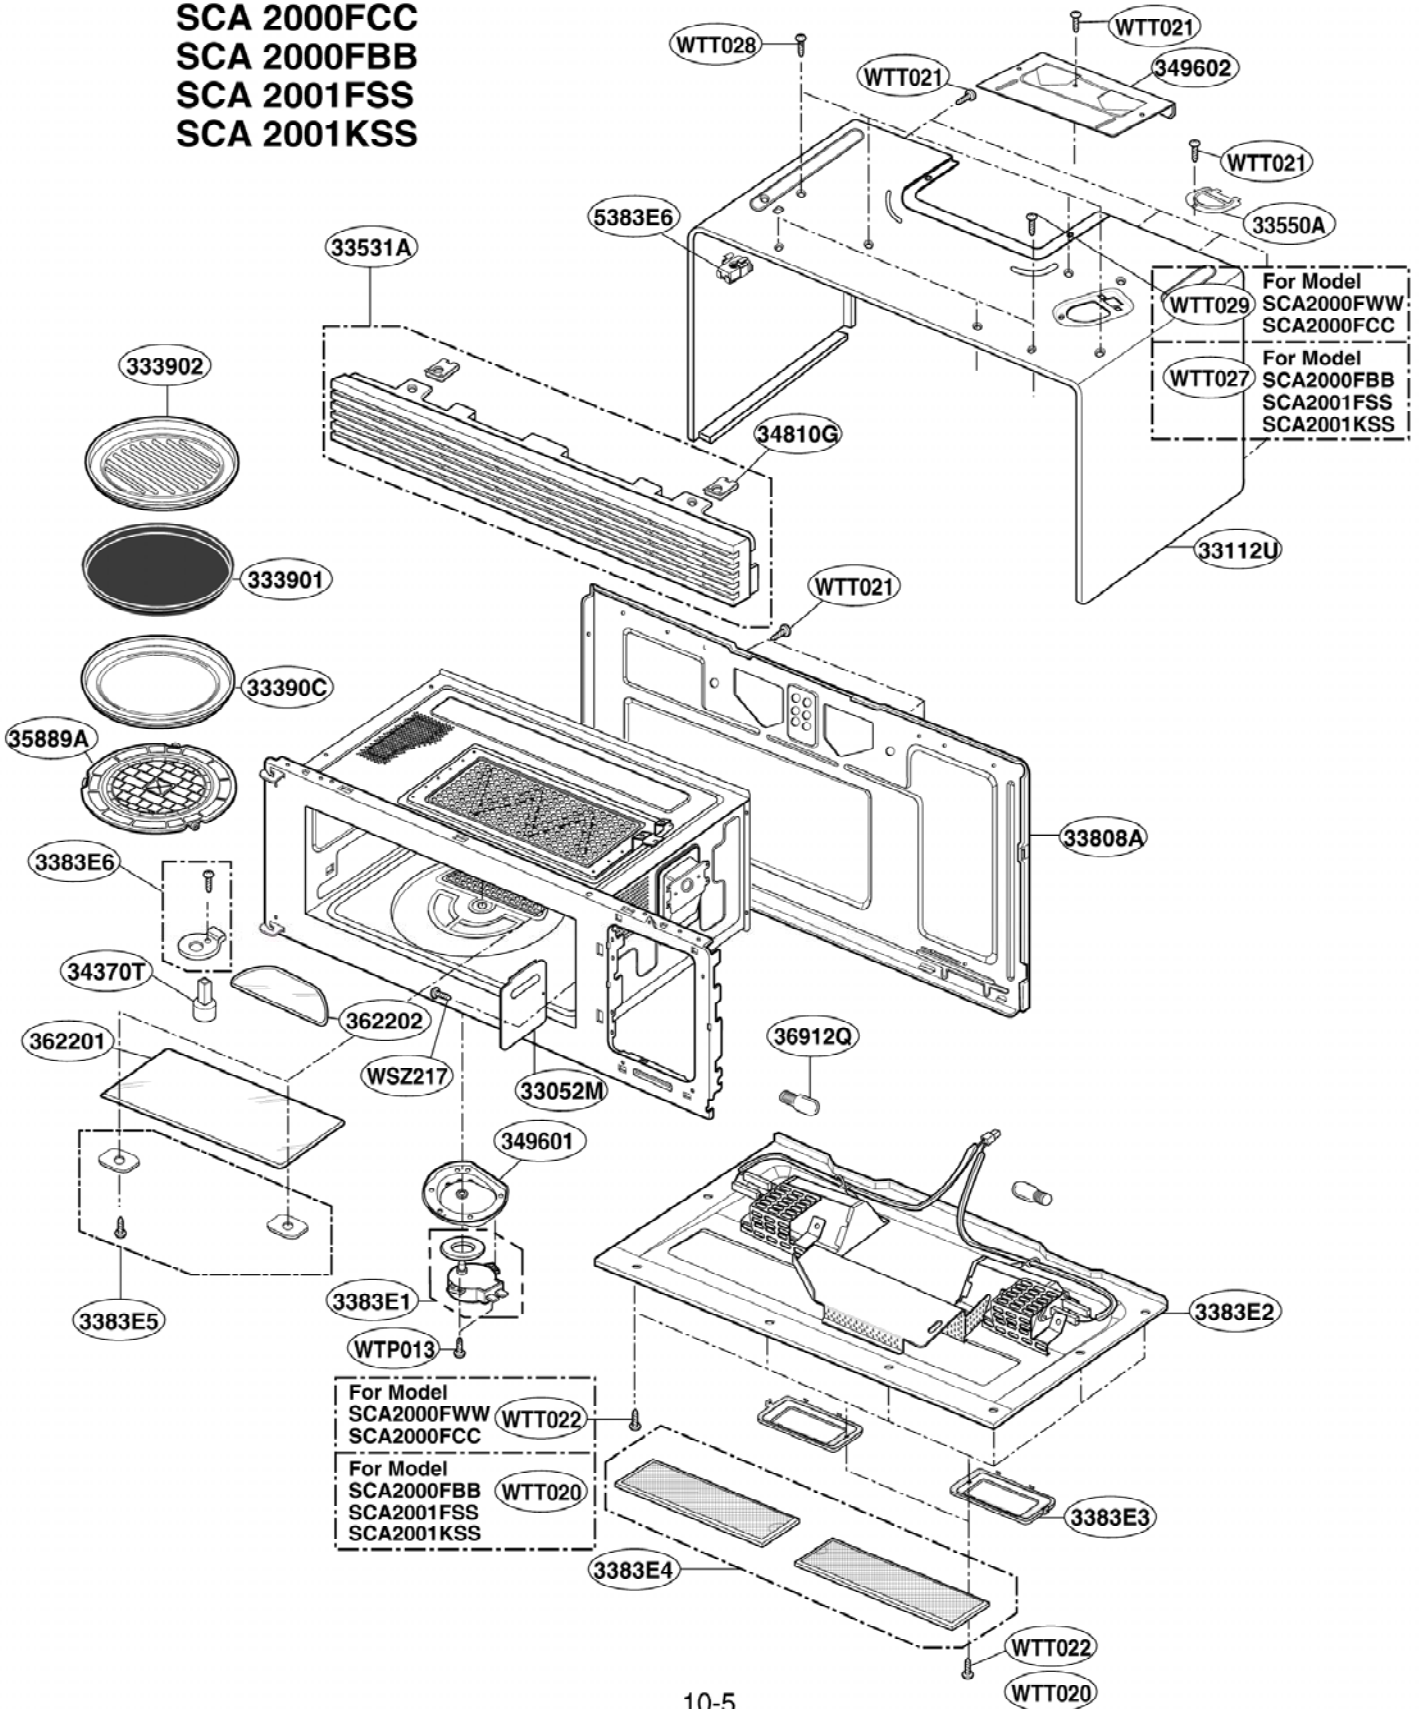

----- Manual continues below -----

EXPLODED VIEW

DOOR PARTS

Model: SCA 2000FWW
SCA 2000FBB
SCA 2000FCC

P/No: 3828W5S6177

DOOR PARTS

Model: SCA 2001FSS
SCA 2001KSS

CONTROLLER PARTS

Model: SCA 2000FWW
SCA 2000FCC

CONTROLLER PARTS

Model: SCA 2000FBB
SCA 2001FSS
SCA 2001KSS

OVEN CAVITY PARTS

Model: SCA 2000FWW
SCA 2000FCC
SCA 2000FBB
SCA 2001FSS
SCA 2001KSS

LATCH BOARD PARTS

Model: SCA 2000FWW
SCA 2000FBB
SCA 2000FCC
SCA 2001FSS
SCA 2001KSS

INTERIOR PARTS (I)

Model: SCA 2000FWW
SCA 2000FBB
SCA 2000FCC
SCA 2001FSS
SCA 2001KSS

INTERIOR PARTS (II - II)

Model: SCA 2000FBB 03
SCA 2000FCC 03
SCA 2000FWW 03
SCA 2001FSS 03
SCA 2001KSS 01

Check the rating label of **Model** and order SVC parts according to the **Model No.**