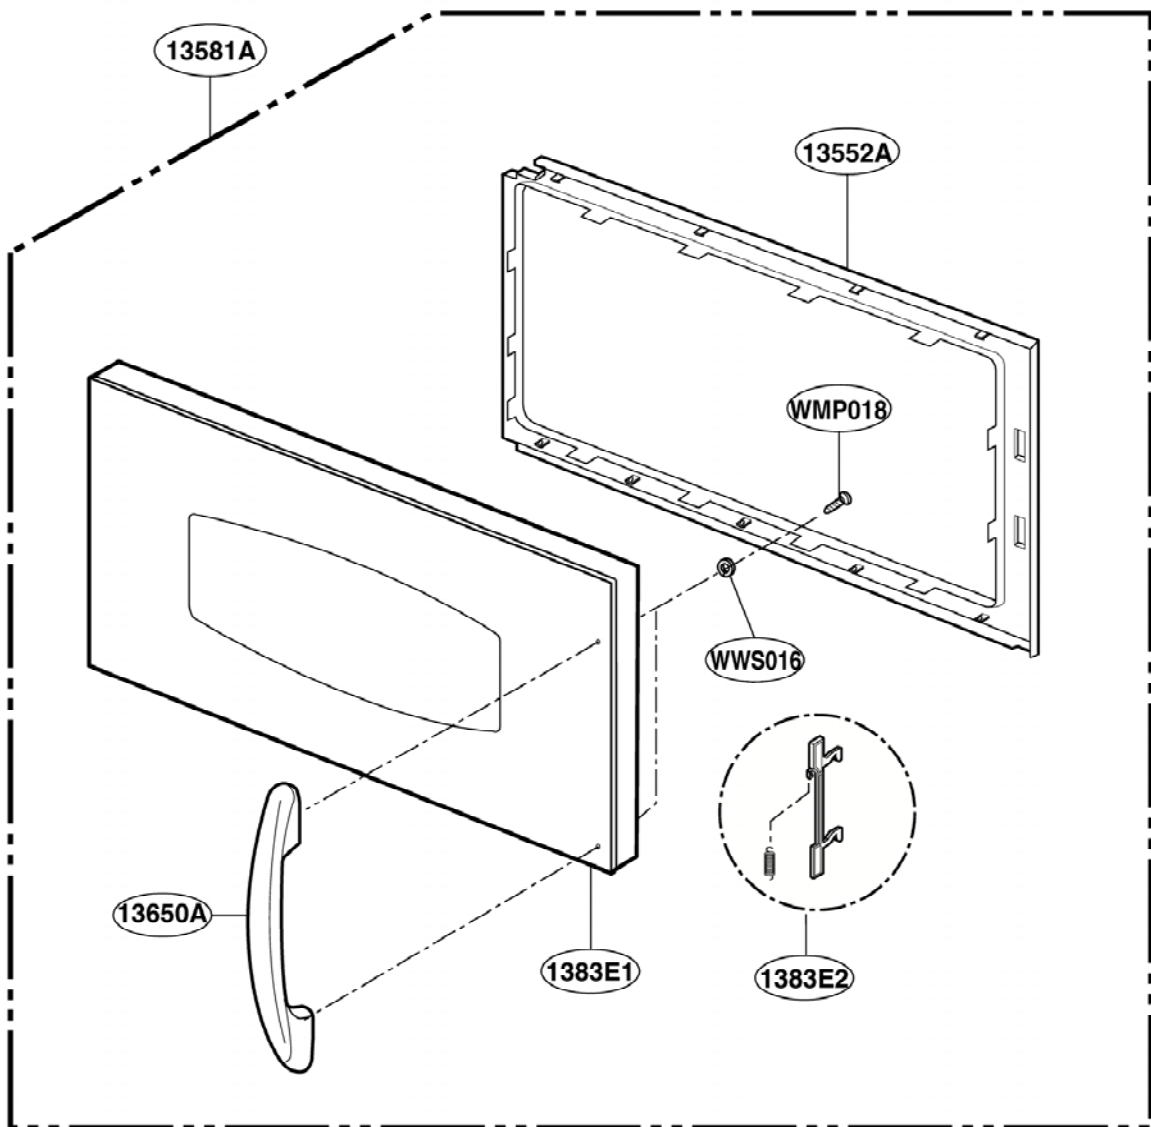

----- Manual continues below -----

EXPLODED VIEW

DOOR PARTS

Model: SCA 2000FWW
SCA 2000FBB
SCA 2000FCC

P/No: 3828W5S6177

DOOR PARTS

Model: SCA 2001FSS
SCA 2001KSS

CONTROLLER PARTS

Model: SCA 2000FWW
SCA 2000FCC

CONTROLLER PARTS

Model: SCA 2000FBB
SCA 2001FSS
SCA 2001KSS

OVEN CAVITY PARTS

Model: SCA 2000FWW
SCA 2000FCC
SCA 2000FBB
SCA 2001FSS
SCA 2001KSS

LATCH BOARD PARTS

Model: SCA 2000FWW
SCA 2000FBB
SCA 2000FCC
SCA 2001FSS
SCA 2001KSS

INTERIOR PARTS (I)

Model: SCA 2000FWW
SCA 2000FBB
SCA 2000FCC
SCA 2001FSS
SCA 2001KSS

INTERIOR PARTS (II - II)

Model: SCA 2000FBB 03
SCA 2000FCC 03
SCA 2000FWW 03
SCA 2001FSS 03
SCA 2001KSS 01

Check the rating label of **Model** and order SVC parts according to the **Model No.**