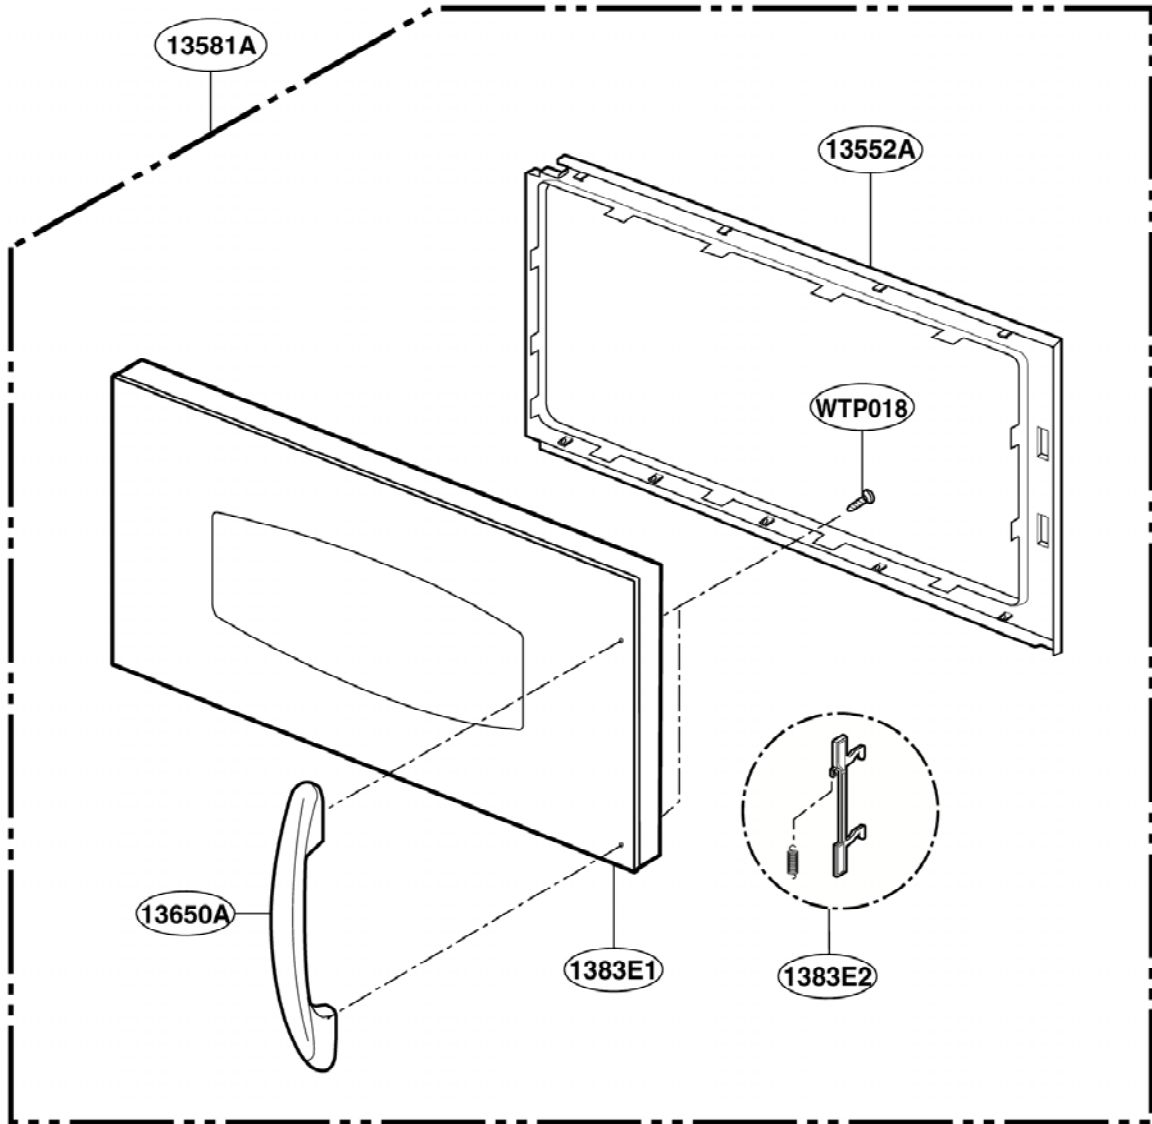

Model: SCA 2001FSS
SCA 2001KSS

[Find Your GE Microwave Parts - Select From 3055 Models](#)

----- Manual continues below -----

EXPLODED VIEW

DOOR PARTS

Model: SCA 2000FWW
SCA 2000FBB
SCA 2000FCC

3383EA

P/No: 3828W5S6177

DOOR PARTS

Model: SCA 2001FSS
SCA 2001KSS

CONTROLLER PARTS

Model: SCA 2000FWW
SCA 2000FCC

CONTROLLER PARTS

Model: SCA 2000FBB
SCA 2001FSS
SCA 2001KSS

LATCH BOARD PARTS

Model: SCA 2000FWW
SCA 2000FBB
SCA 2000FCC
SCA 2001FSS
SCA 2001KSS

INTERIOR PARTS (II - I)

Model: SCA 2000FBB 02
SCA 2000FCC 02
SCA 2000FWW 02
SCA 2001FSS 02

Check the rating label of **Model** and order SVC parts according to the **Model No.**

INTERIOR PARTS (II - II)

Model: SCA 2000FBB 03
SCA 2000FCC 03
SCA 2000FWW 03
SCA 2001FSS 03
SCA 2001KSS 01