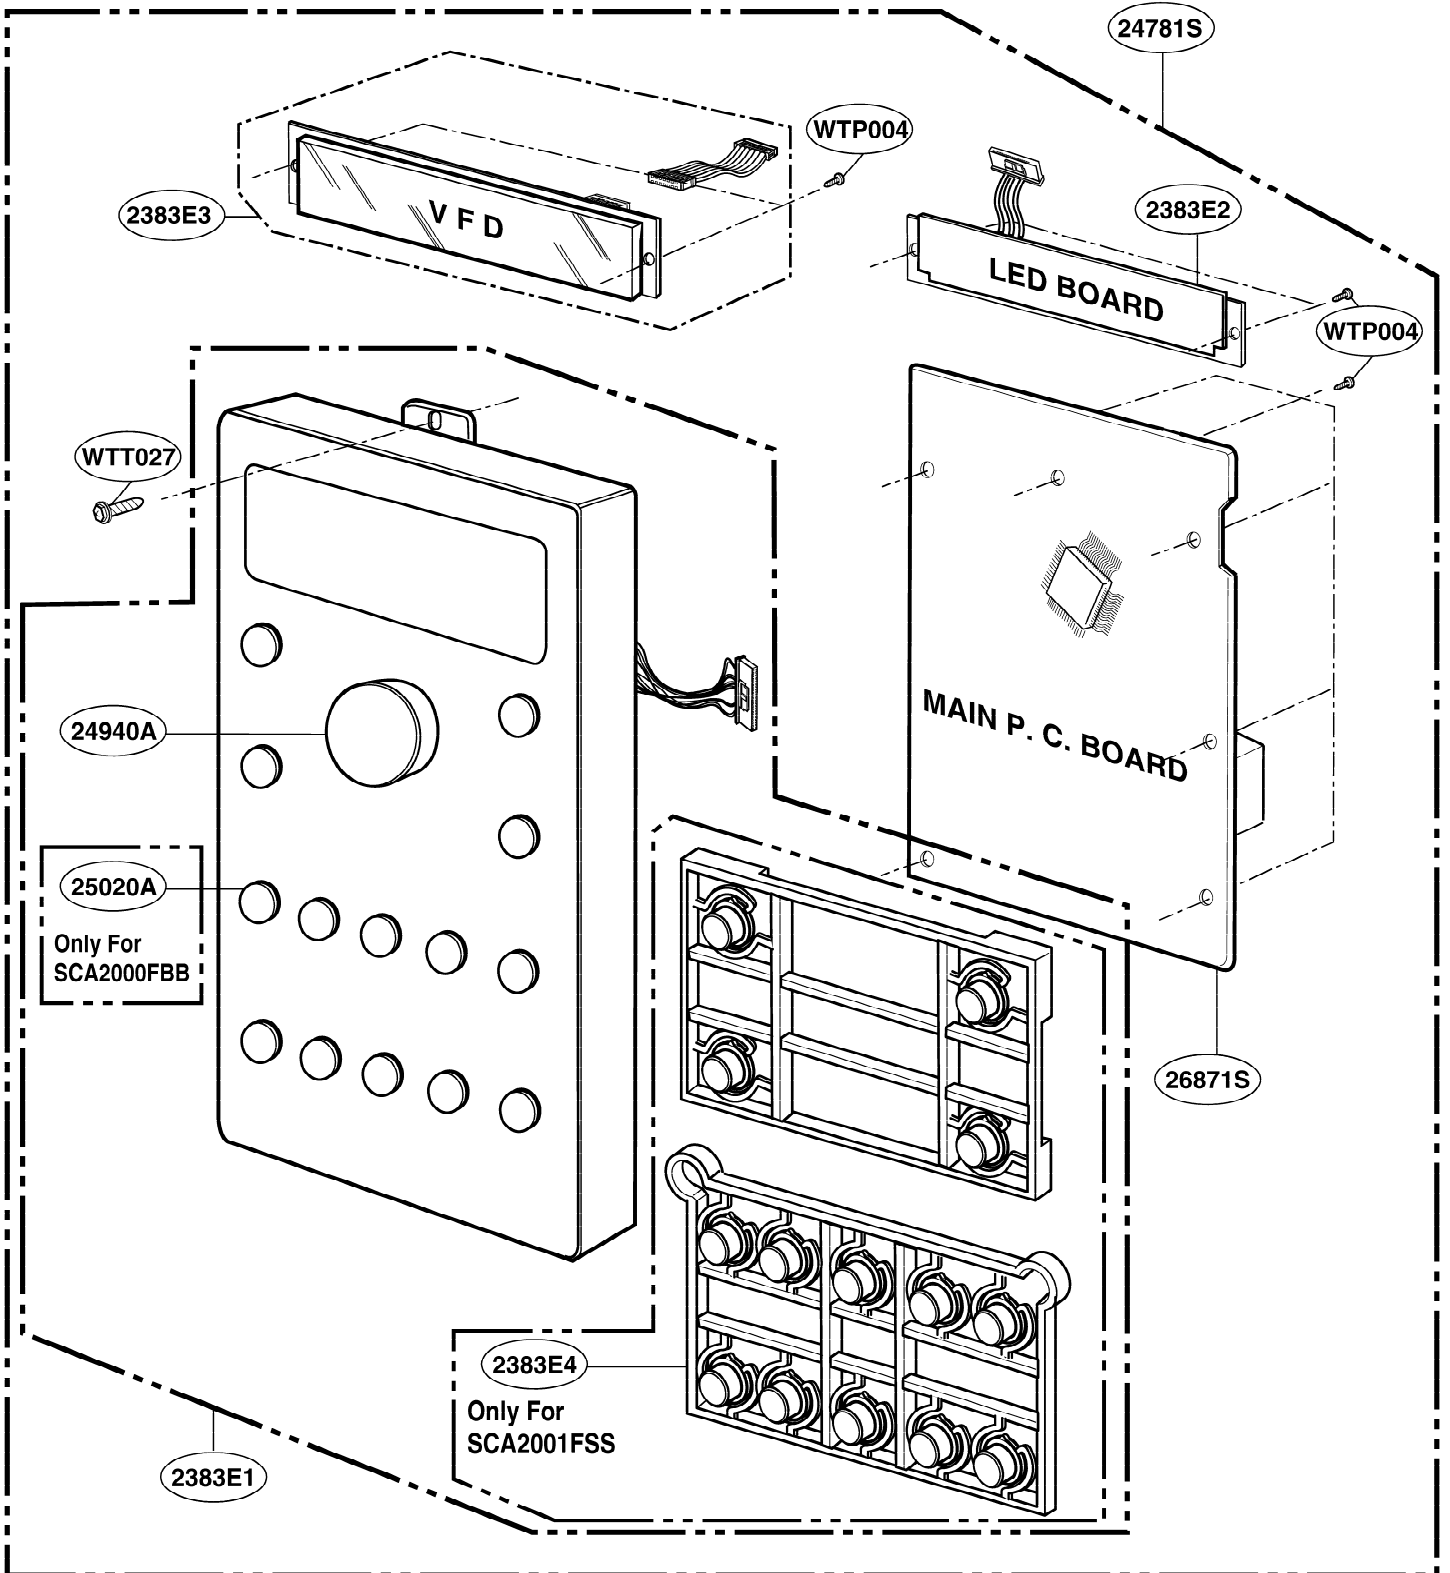

Model: SCA 2001FSS
SCA 2001KSS

[Find Your GE Microwave Parts - Select From 3055 Models](#)

----- Manual continues below -----

EXPLODED VIEW

DOOR PARTS

Model: SCA 2000FWW
SCA 2000FBB
SCA 2000FCC

3383EA

P/No: 3828W5S6177

DOOR PARTS

Model: SCA 2001FSS
SCA 2001KSS

CONTROLLER PARTS

Model: SCA 2000FWW
SCA 2000FCC

CONTROLLER PARTS

Model: SCA 2000FBB
SCA 2001FSS
SCA 2001KSS

LATCH BOARD PARTS

Model: SCA 2000FWW
SCA 2000FBB
SCA 2000FCC
SCA 2001FSS
SCA 2001KSS

INTERIOR PARTS (II - I)

Model: SCA 2000FBB 02
SCA 2000FCC 02
SCA 2000FWW 02
SCA 2001FSS 02

Check the rating label of **Model** and order SVC parts according to the **Model No.**

INTERIOR PARTS (II - II)

Model: SCA 2000FBB 03
SCA 2000FCC 03
SCA 2000FWW 03
SCA 2001FSS 03
SCA 2001KSS 01

Check the rating label of **Model** and order SVC parts according to the **Model No.**

INSTALLATION PARTS

Model: SCA 2000FWW
SCA 2000FBB
SCA 2000FCC
SCA 2001FSS
SCA 2001KSS