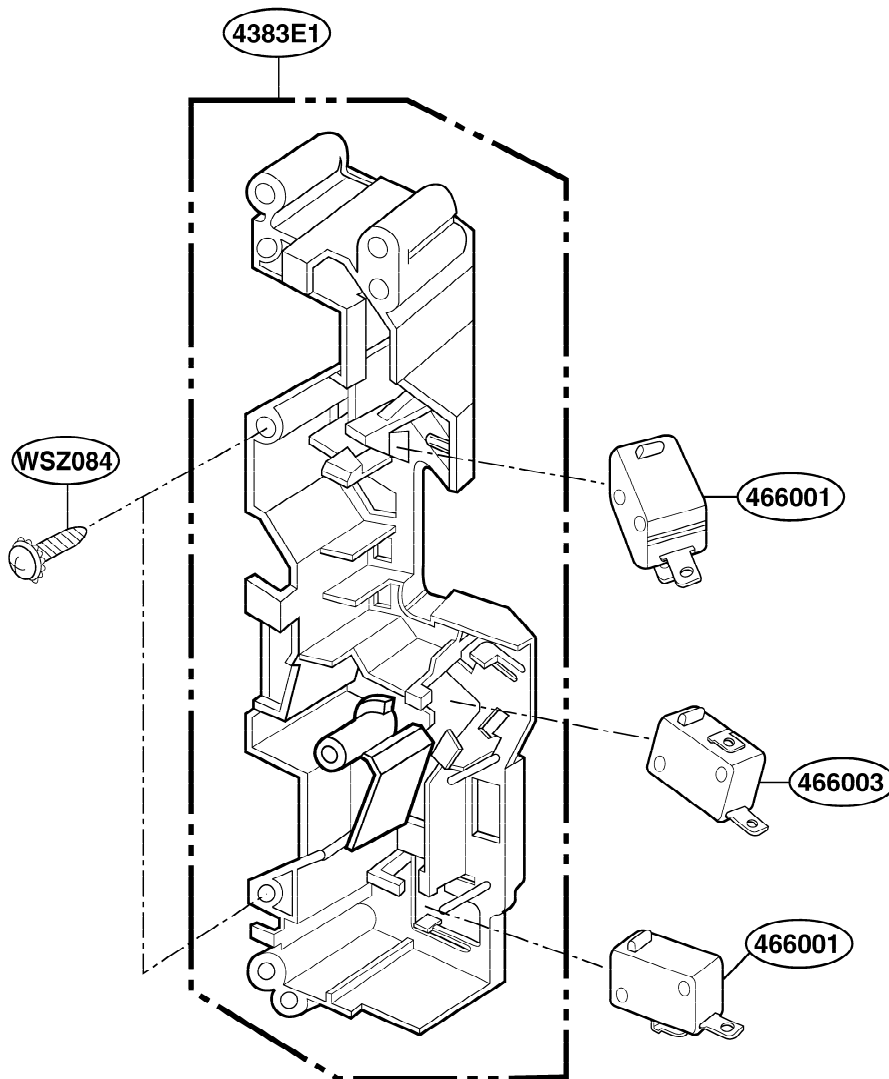

Model: SCA 2001FSS
SCA 2001KSS

[Find Your GE Microwave Parts - Select From 3055 Models](#)

----- Manual continues below -----

EXPLODED VIEW

DOOR PARTS

Model: SCA 2000FWW
SCA 2000FBB
SCA 2000FCC

3383EA

P/No: 3828W5S6177

DOOR PARTS

Model: SCA 2001FSS
SCA 2001KSS

CONTROLLER PARTS

Model: SCA 2000FWW
SCA 2000FCC

CONTROLLER PARTS

Model: SCA 2000FBB
SCA 2001FSS
SCA 2001KSS

LATCH BOARD PARTS

Model: SCA 2000FWW
SCA 2000FBB
SCA 2000FCC
SCA 2001FSS
SCA 2001KSS

INTERIOR PARTS (II - I)

Model: SCA 2000FBB 02
SCA 2000FCC 02
SCA 2000FWW 02
SCA 2001FSS 02

Check the rating label of **Model** and order SVC parts according to the **Model No.**

INTERIOR PARTS (II - II)

Model: SCA 2000FBB 03
SCA 2000FCC 03
SCA 2000FWW 03
SCA 2001FSS 03
SCA 2001KSS 01

Check the rating label of **Model** and order SVC parts according to the **Model No.**

INSTALLATION PARTS

Model: SCA 2000FWW
SCA 2000FBB
SCA 2000FCC
SCA 2001FSS
SCA 2001KSS