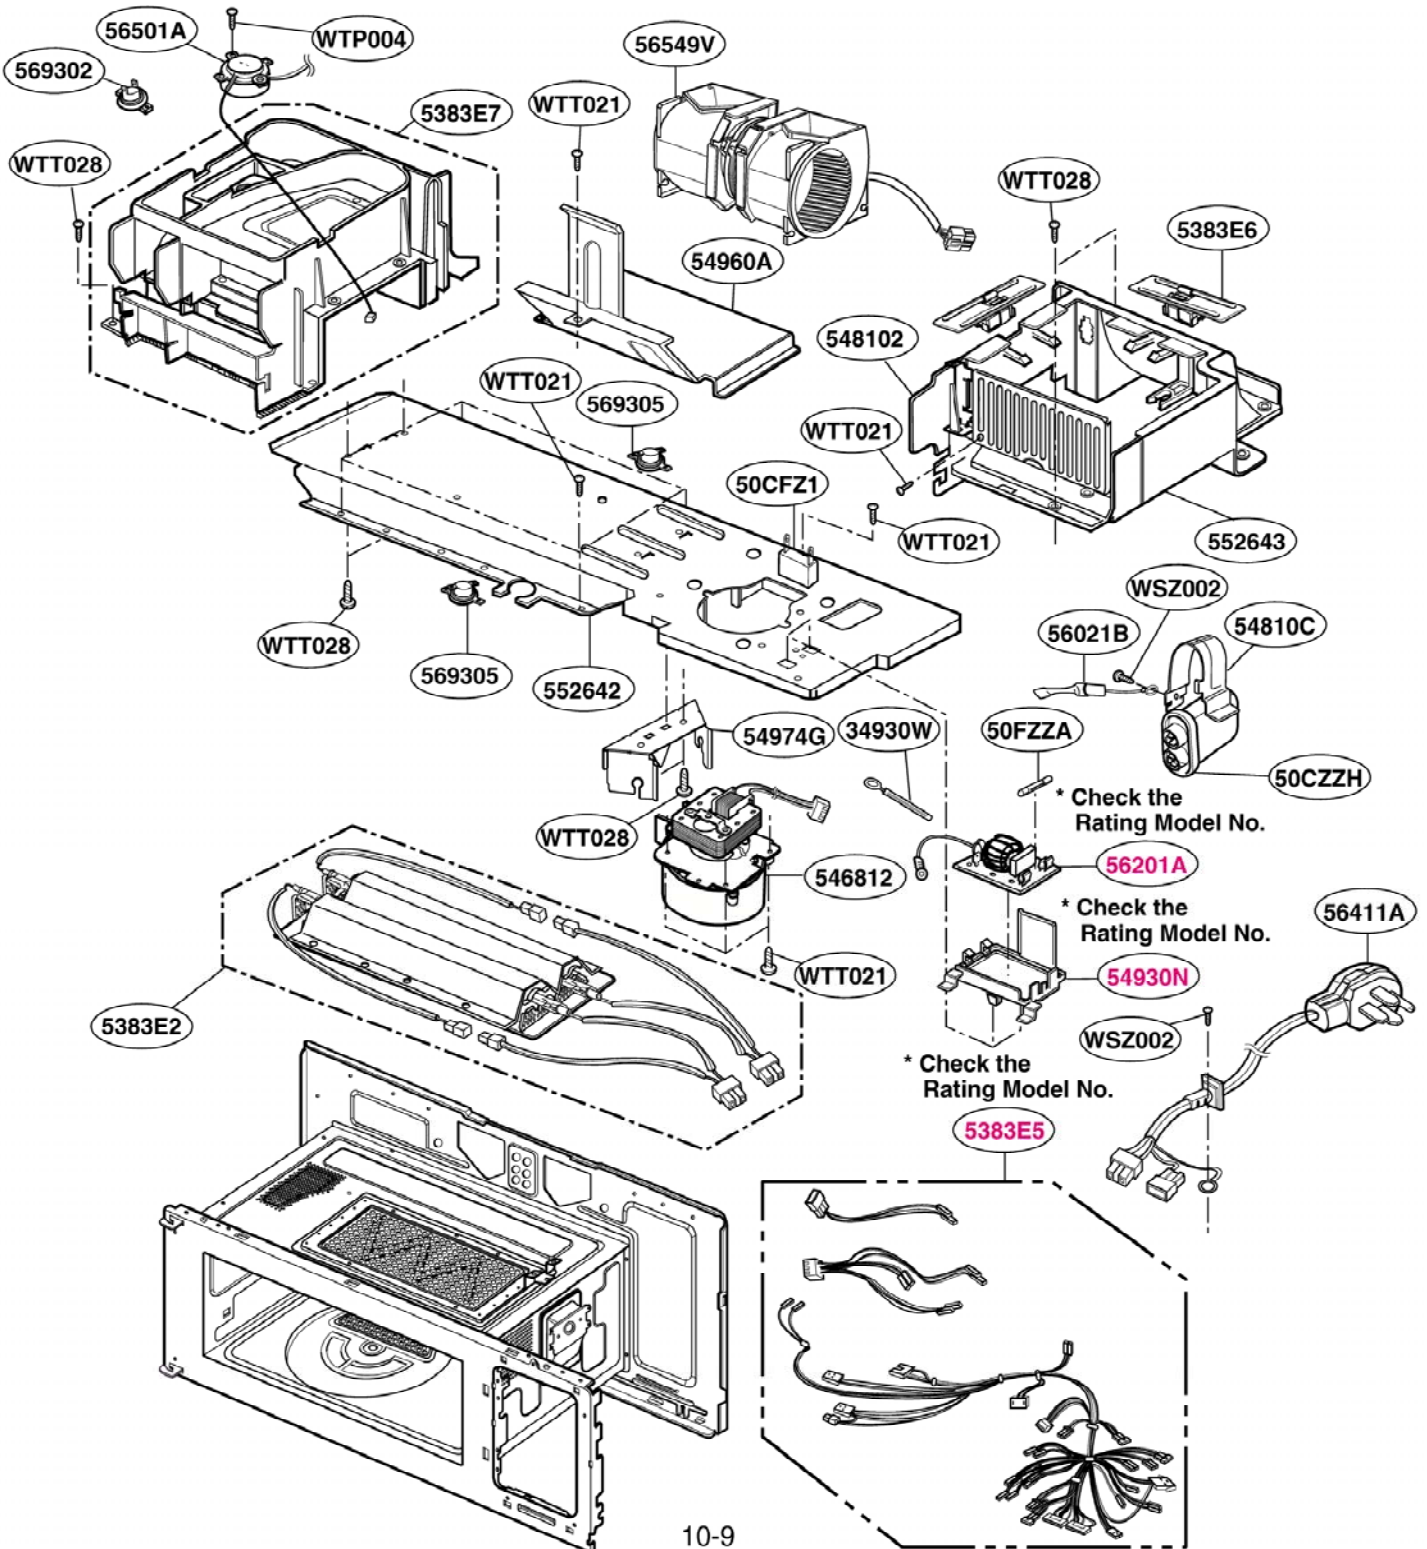

DOOR PARTS

Model: SCA 2001FSS
SCA 2001KSS

CONTROLLER PARTS

Model: SCA 2000FWW
SCA 2000FCC

CONTROLLER PARTS

Model: SCA 2000FBB
SCA 2001FSS
SCA 2001KSS

LATCH BOARD PARTS

Model: SCA 2000FWW
SCA 2000FBB
SCA 2000FCC
SCA 2001FSS
SCA 2001KSS

INTERIOR PARTS (II - I)

Model: SCA 2000FBB 02
SCA 2000FCC 02
SCA 2000FWW 02
SCA 2001FSS 02

Check the rating label of **Model** and order SVC parts according to the **Model No.**

INTERIOR PARTS (II - II)

Model: SCA 2000FBB 03
SCA 2000FCC 03
SCA 2000FWW 03
SCA 2001FSS 03
SCA 2001KSS 01

Check the rating label of **Model** and order SVC parts according to the **Model No.**

INSTALLATION PARTS

Model: SCA 2000FWW
SCA 2000FBB
SCA 2000FCC
SCA 2001FSS
SCA 2001KSS