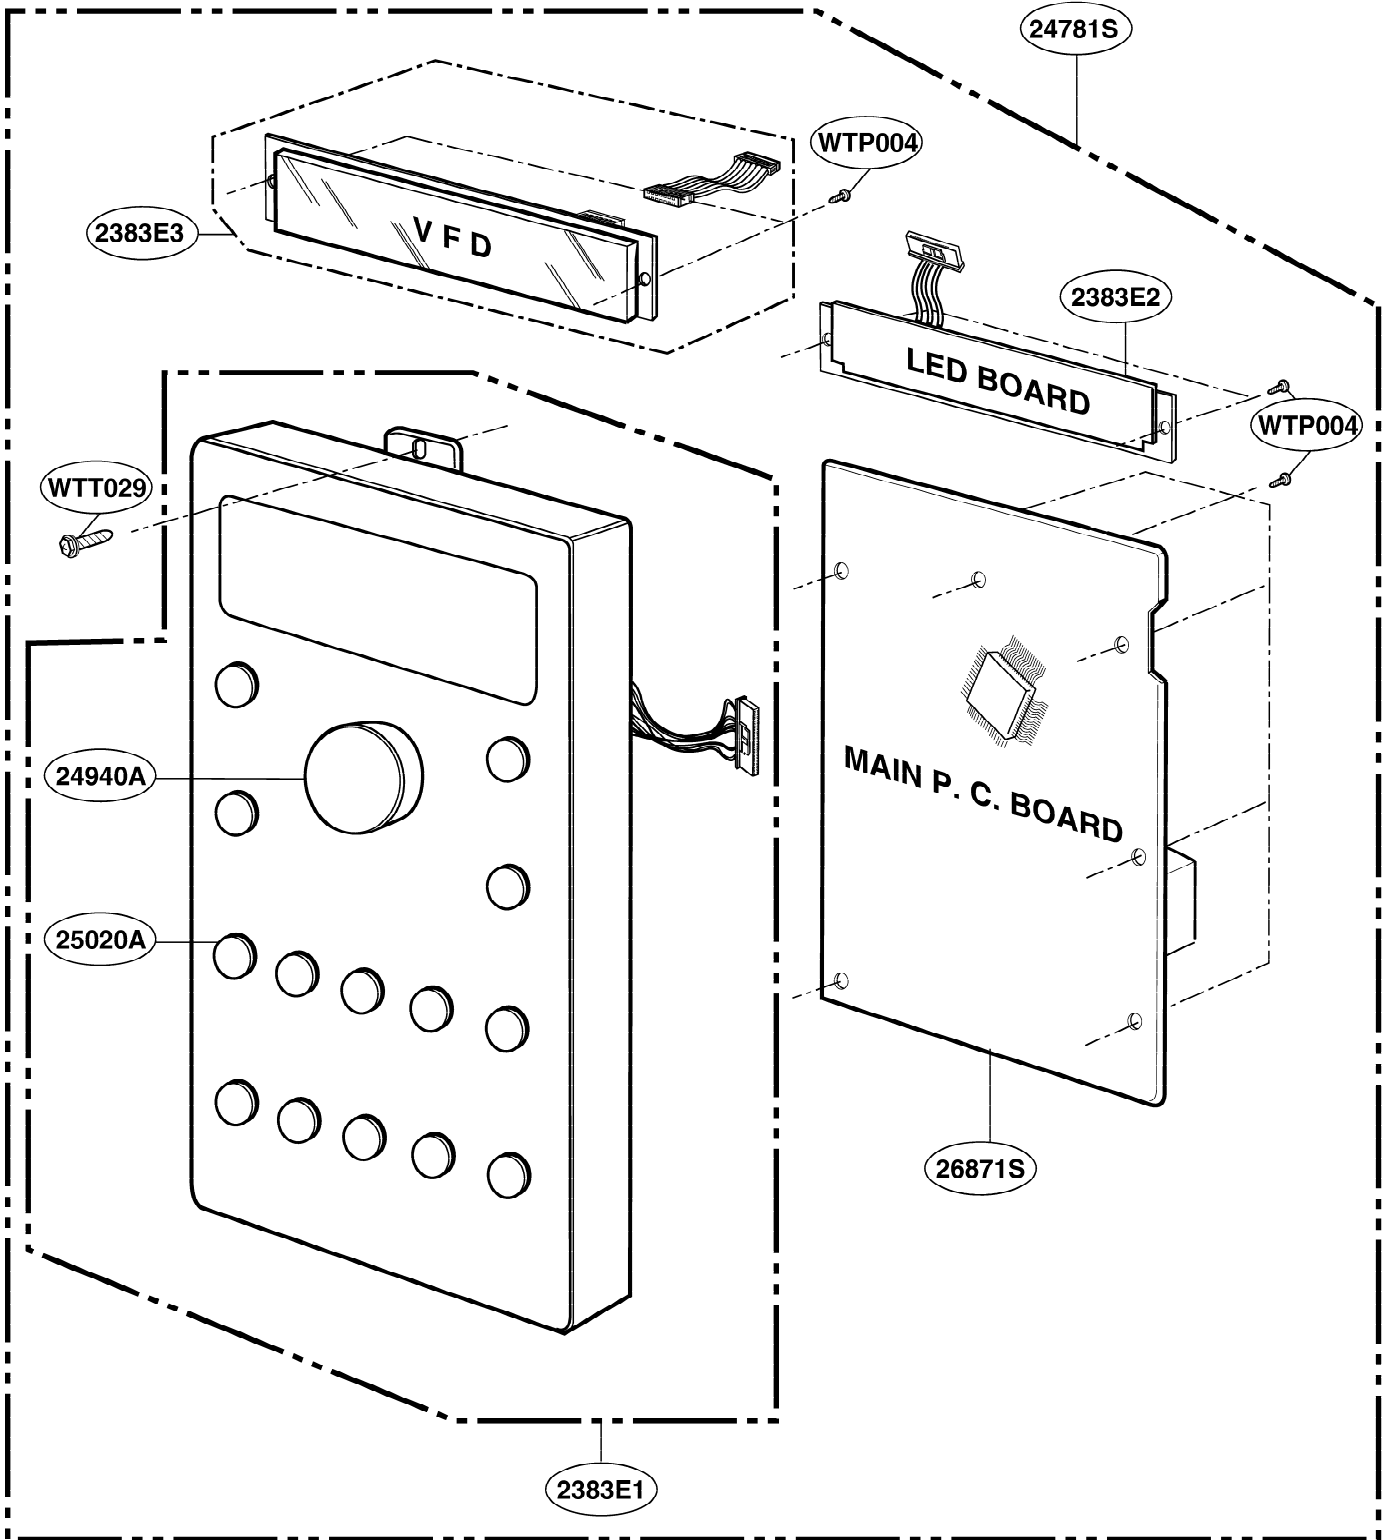

Model: SCA 2001FSS
SCA 2001KSS

[Find Your GE Microwave Parts - Select From 3055 Models](#)

----- Manual continues below -----

EXPLODED VIEW

DOOR PARTS

Model: SCA 2000FWW
SCA 2000FBB
SCA 2000FCC

3383EA

P/No: 3828W5S6177

DOOR PARTS

Model: SCA 2001FSS
SCA 2001KSS

CONTROLLER PARTS

Model: SCA 2000FWW
SCA 2000FCC

CONTROLLER PARTS

Model: SCA 2000FBB
SCA 2001FSS
SCA 2001KSS

LATCH BOARD PARTS

Model: SCA 2000FWW
SCA 2000FBB
SCA 2000FCC
SCA 2001FSS
SCA 2001KSS

INTERIOR PARTS (II - I)

Model: SCA 2000FBB 02
SCA 2000FCC 02
SCA 2000FWW 02
SCA 2001FSS 02

Check the rating label of **Model** and order SVC parts according to the **Model No.**

INTERIOR PARTS (II - II)

Model: SCA 2000FBB 03
SCA 2000FCC 03
SCA 2000FWW 03
SCA 2001FSS 03
SCA 2001KSS 01

Check the rating label of **Model** and order SVC parts according to the **Model No.**

INSTALLATION PARTS

Model: SCA 2000FWW
SCA 2000FBB
SCA 2000FCC
SCA 2001FSS
SCA 2001KSS