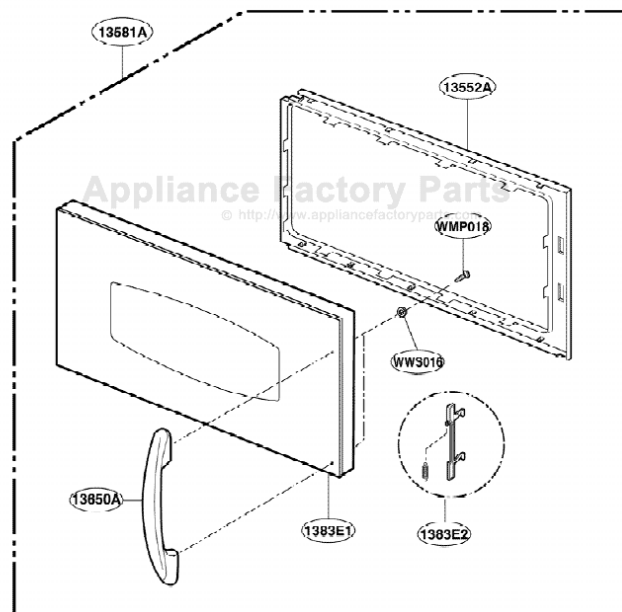

Model: SCA 2001FSS
SCA 2001KSS

[Find Your GE Microwave Parts - Select From 3055 Models](#)

----- Manual continues below -----

EXPLODED VIEW

DOOR PARTS

Model: SCA 2000FWW
SCA 2000FBB
SCA 2000FCC

3383EA

P/No: 3828W5S6177

INTERIOR PARTS (II - I)

Model: SCA 2000FBB 02
SCA 2000FCC 02
SCA 2000FWW 02
SCA 2001FSS 02

Check the rating label of **Model** and order SVC parts according to the **Model No.**

INTERIOR PARTS (II - II)

Model: SCA 2000FBB 03
SCA 2000FCC 03
SCA 2000FWW 03
SCA 2001FSS 03
SCA 2001KSS 01