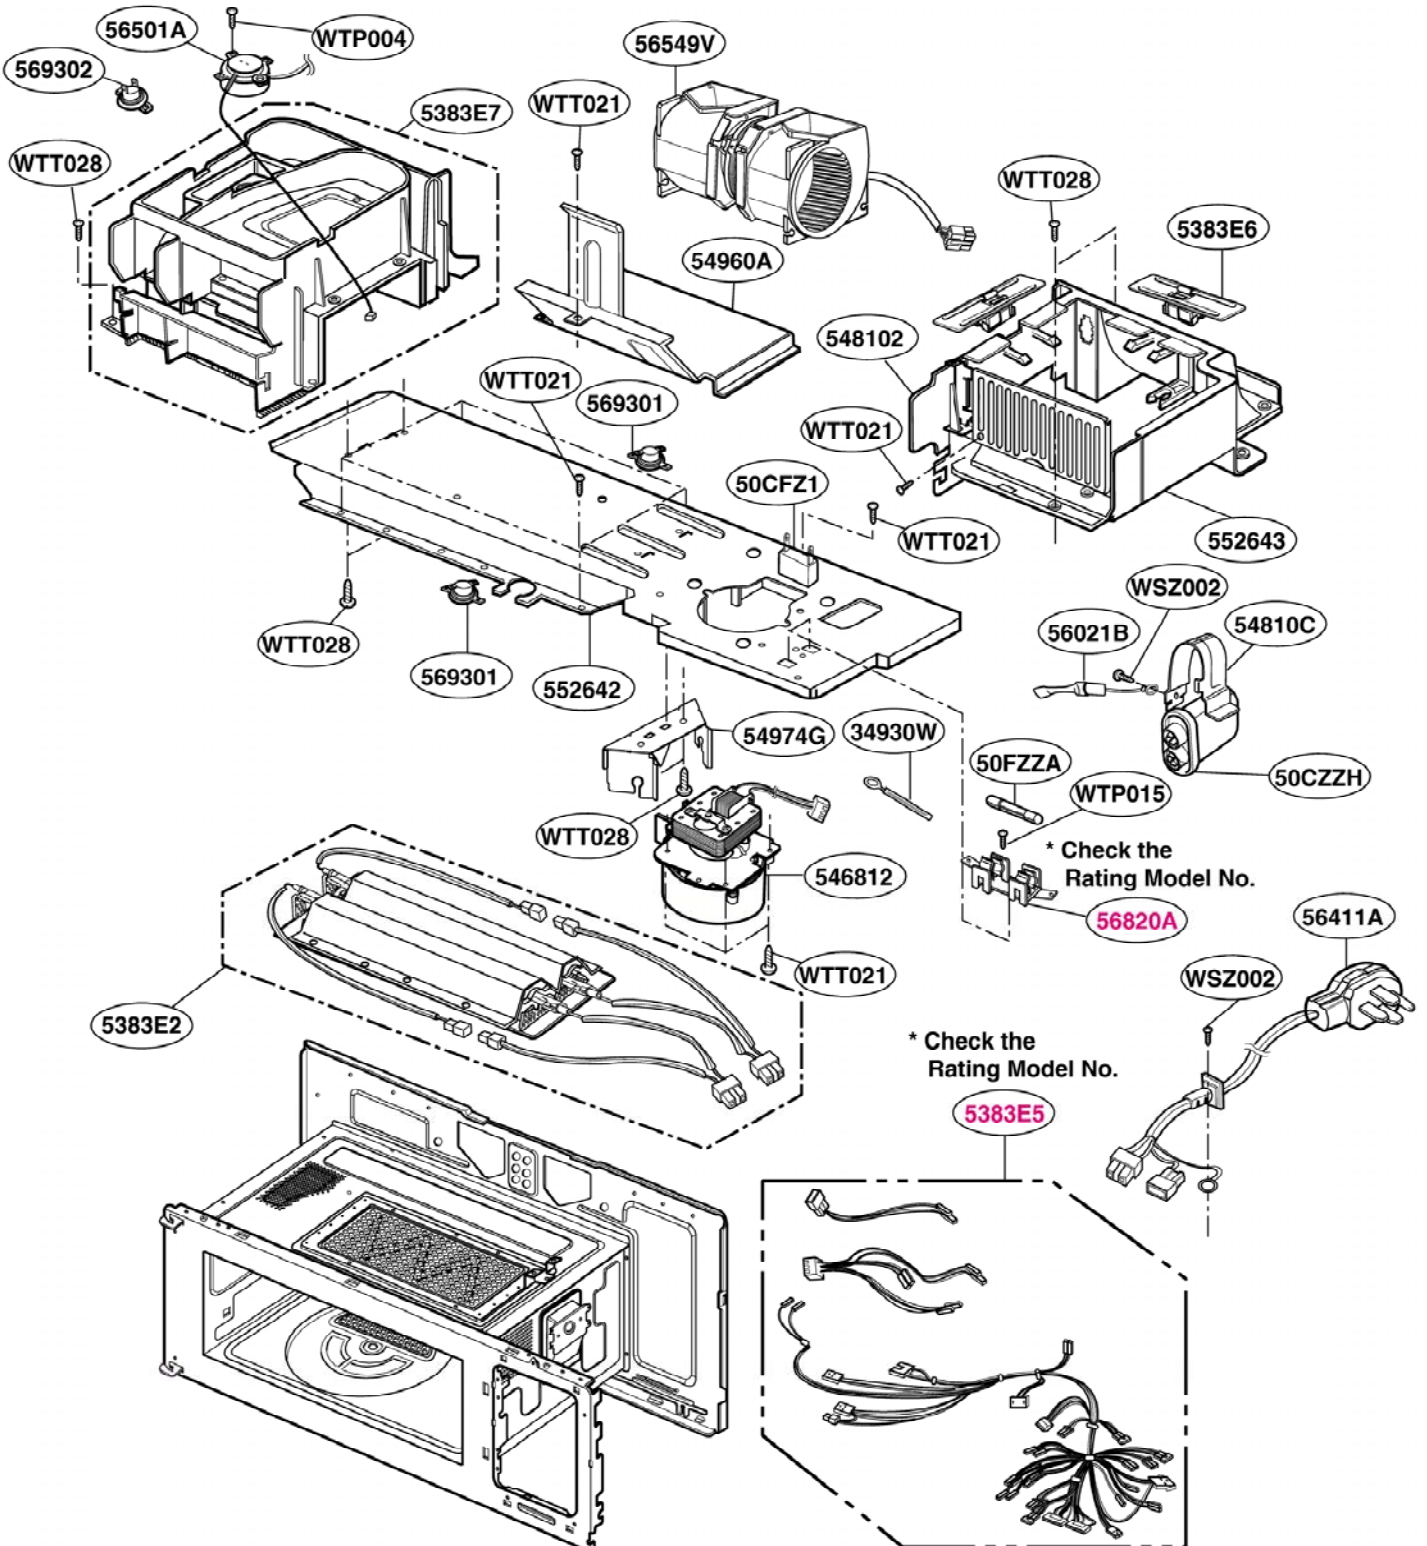

Model: SCA 2001FSS
SCA 2001KSS

[Find Your GE Microwave Parts - Select From 3055 Models](#)

----- Manual continues below -----

EXPLODED VIEW

DOOR PARTS

Model: SCA 2000FWW
SCA 2000FBB
SCA 2000FCC

3383EA

P/No: 3828W5S6177

DOOR PARTS

Model: SCA 2001FSS
SCA 2001KSS

CONTROLLER PARTS

Model: SCA 2000FWW
SCA 2000FCC

CONTROLLER PARTS

Model: SCA 2000FBB
SCA 2001FSS
SCA 2001KSS

LATCH BOARD PARTS

Model: SCA 2000FWW
SCA 2000FBB
SCA 2000FCC
SCA 2001FSS
SCA 2001KSS

INTERIOR PARTS (II - I)

Model: SCA 2000FBB 02
SCA 2000FCC 02
SCA 2000FWW 02
SCA 2001FSS 02

Check the rating label of **Model** and order SVC parts according to the **Model No.**

INTERIOR PARTS (II - II)

Model: SCA 2000FBB 03
SCA 2000FCC 03
SCA 2000FWW 03
SCA 2001FSS 03
SCA 2001KSS 01

Check the rating label of **Model** and order SVC parts according to the **Model No.**

INSTALLATION PARTS

Model: SCA 2000FWW
SCA 2000FBB
SCA 2000FCC
SCA 2001FSS
SCA 2001KSS