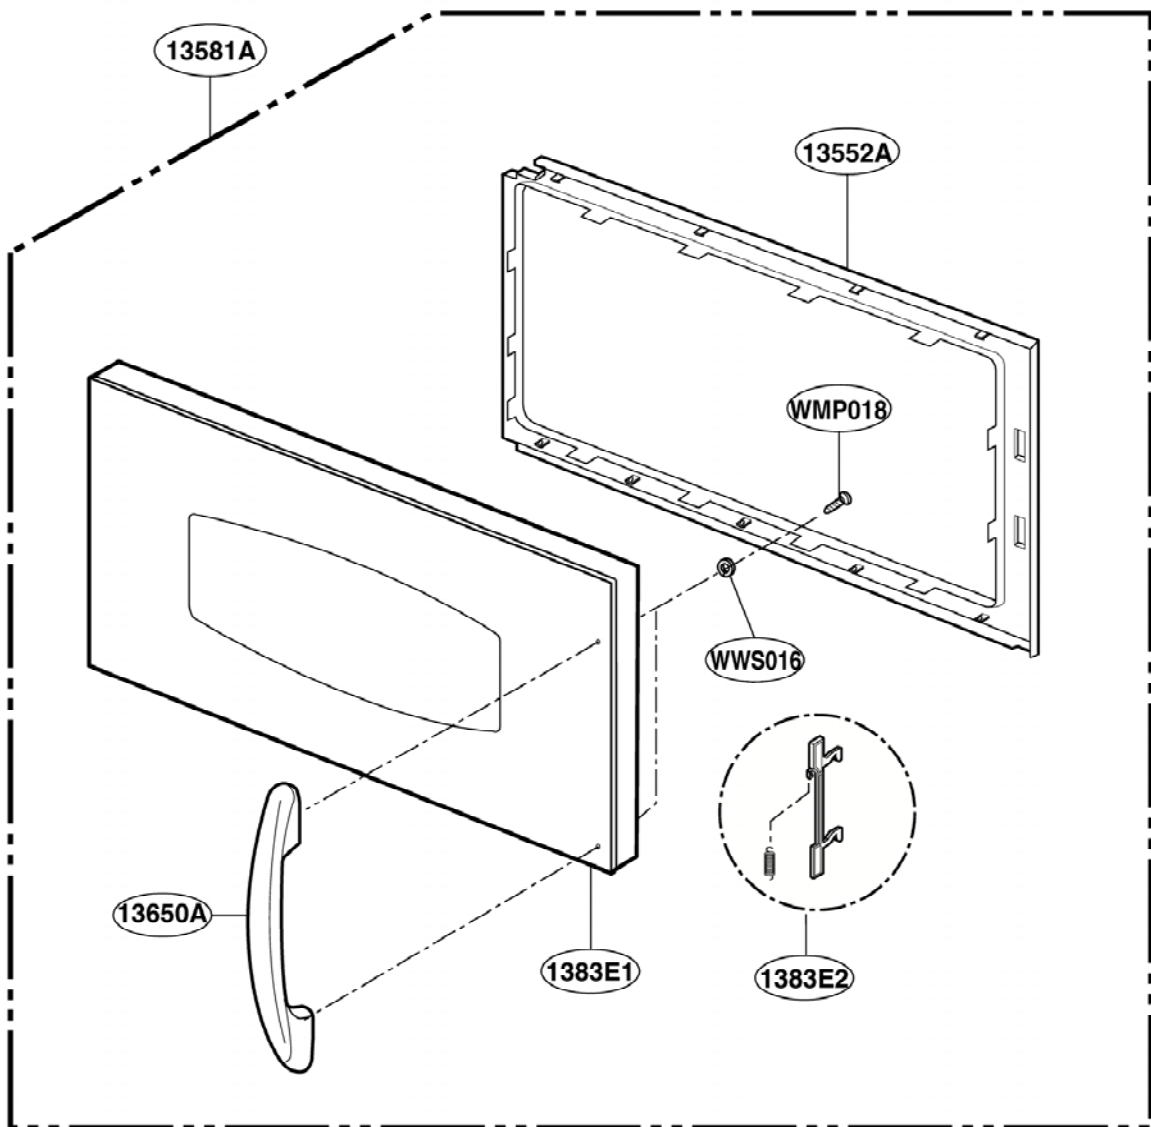

Model: SCA 2001FSS
SCA 2001KSS

[Find Your GE Microwave Parts - Select From 3055 Models](#)

----- Manual continues below -----

EXPLODED VIEW

DOOR PARTS

Model: SCA 2000FWW
SCA 2000FBB
SCA 2000FCC

3383EA

P/No: 3828W5S6177

DOOR PARTS

Model: SCA 2001FSS
SCA 2001KSS

CONTROLLER PARTS

Model: SCA 2000FWW
SCA 2000FCC

CONTROLLER PARTS

Model: SCA 2000FBB
SCA 2001FSS
SCA 2001KSS

LATCH BOARD PARTS

Model: SCA 2000FWW
SCA 2000FBB
SCA 2000FCC
SCA 2001FSS
SCA 2001KSS

INTERIOR PARTS (II - I)

Model: SCA 2000FBB 02
SCA 2000FCC 02
SCA 2000FWW 02
SCA 2001FSS 02

Check the rating label of **Model** and order SVC parts according to the **Model No.**

INTERIOR PARTS (II - II)

Model: SCA 2000FBB 03
SCA 2000FCC 03
SCA 2000FWW 03
SCA 2001FSS 03
SCA 2001KSS 01