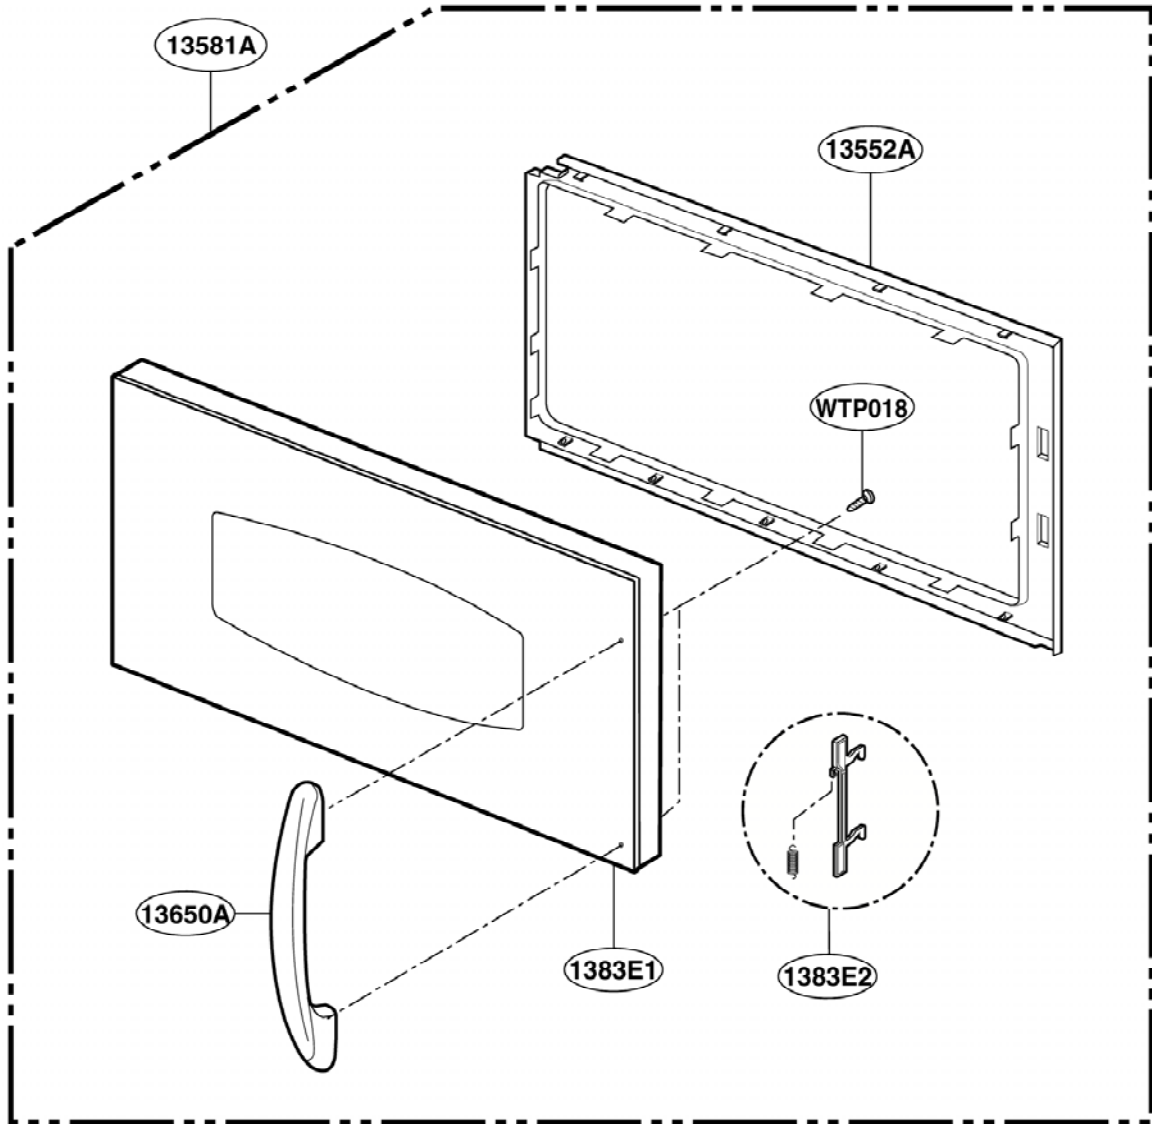

EXPLODED VIEW

DOOR PARTS

Model: SCA 2000FWW
SCA 2000FBB
SCA 2000FCC

3383EA

P/No: 3828W5S6177