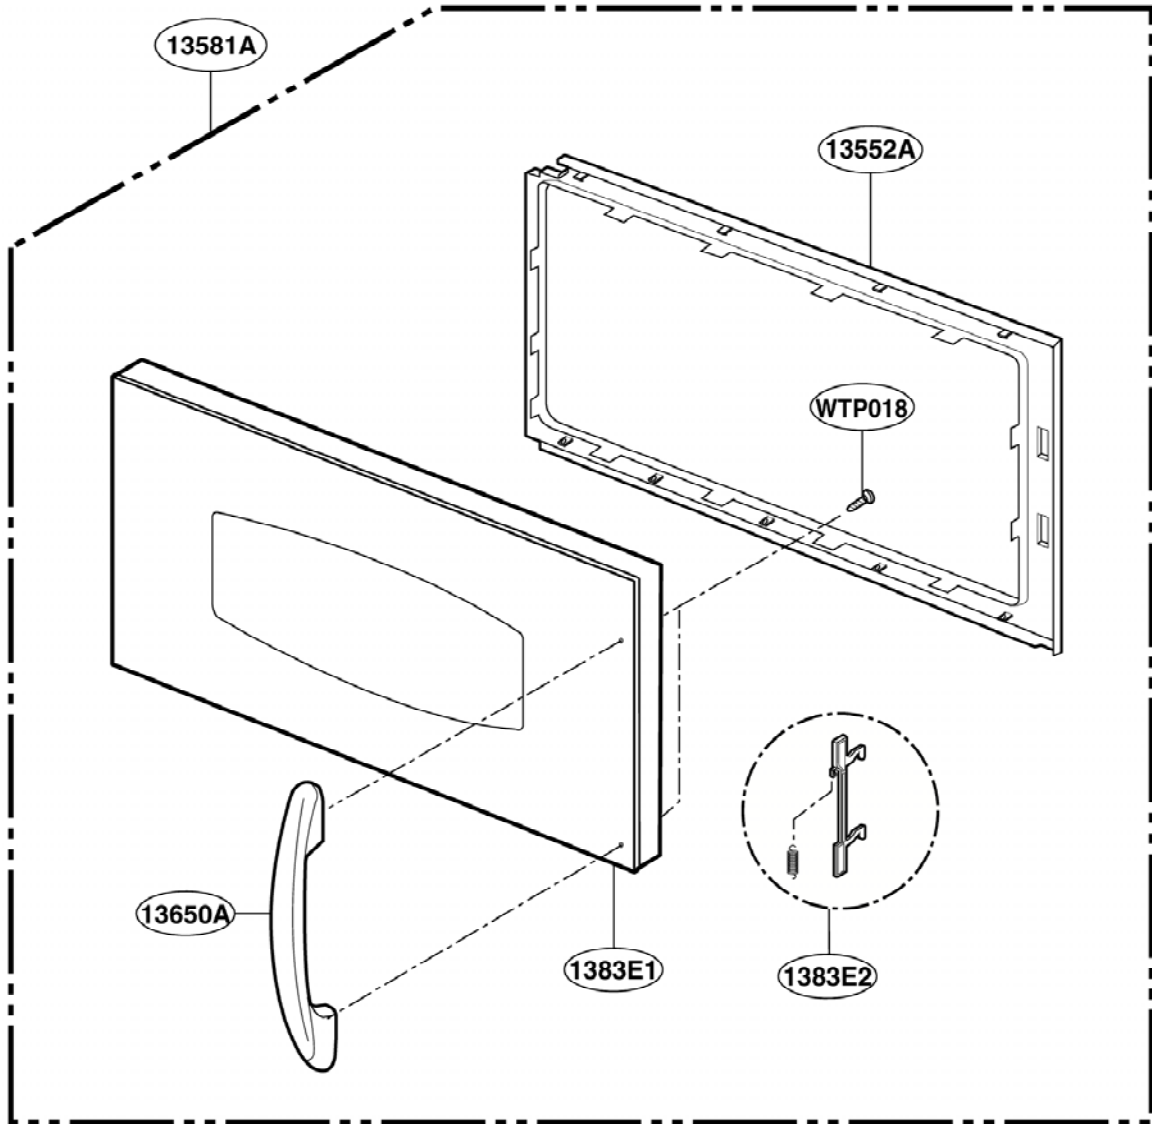

----- Manual continues below -----

EXPLODED VIEW

DOOR PARTS

Model: SCA 2000FWW
SCA 2000FBB
SCA 2000FCC

3383EA

P/No: 3828W5S6177

DOOR PARTS

Model: SCA 2001FSS
SCA 2001KSS

CONTROLLER PARTS

Model: SCA 2000FWW
SCA 2000FCC

CONTROLLER PARTS

Model: SCA 2000FBB
SCA 2001FSS
SCA 2001KSS

LATCH BOARD PARTS

Model: SCA 2000FWW
SCA 2000FBB
SCA 2000FCC
SCA 2001FSS
SCA 2001KSS

INTERIOR PARTS (I)