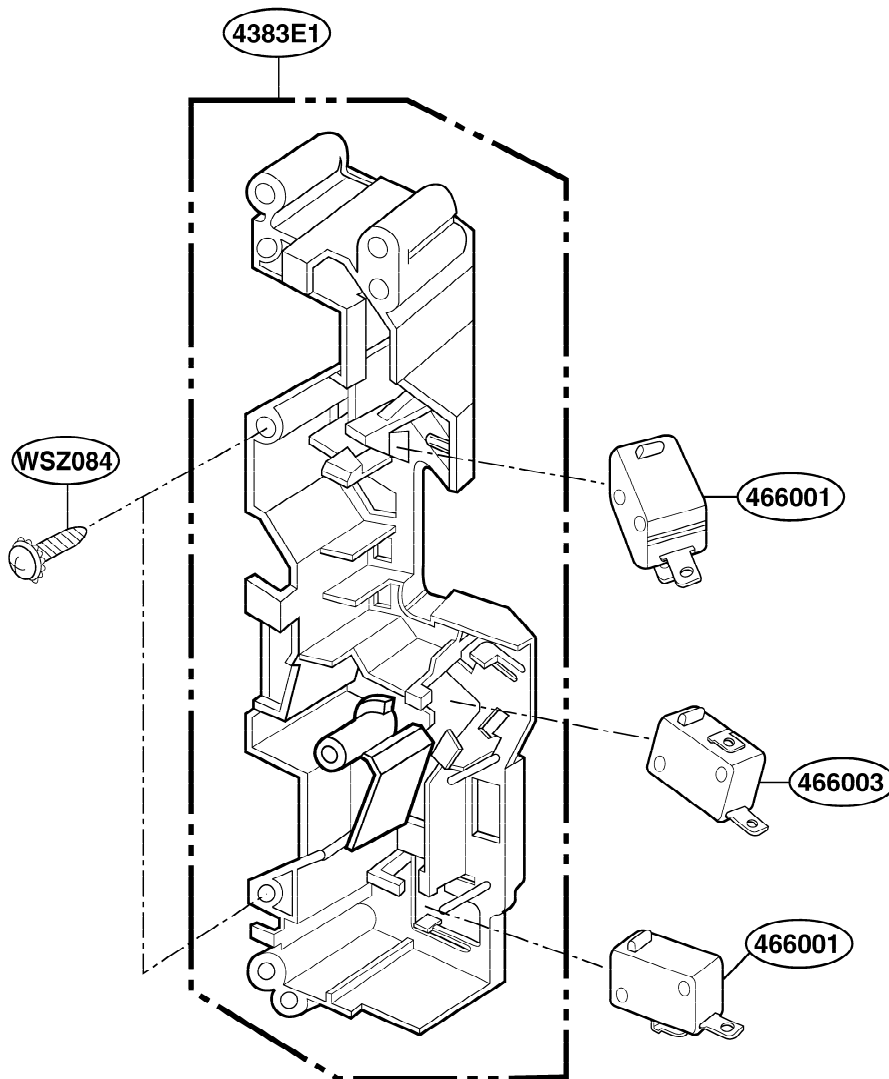

----- Manual continues below -----

EXPLODED VIEW

DOOR PARTS

Model: SCA 2000FWW
SCA 2000FBB
SCA 2000FCC

3383EA

P/No: 3828W5S6177

DOOR PARTS

Model: SCA 2001FSS
SCA 2001KSS

CONTROLLER PARTS

Model: SCA 2000FWW
SCA 2000FCC

CONTROLLER PARTS

Model: SCA 2000FBB
SCA 2001FSS
SCA 2001KSS

LATCH BOARD PARTS

Model: SCA 2000FWW
SCA 2000FBB
SCA 2000FCC
SCA 2001FSS
SCA 2001KSS

INTERIOR PARTS (I)

Model: SCA 2000FWW
SCA 2000FBB
SCA 2000FCC
SCA 2001FSS
SCA 2001KSS

INTERIOR PARTS (II - I)

Model: SCA 2000FBB 02
SCA 2000FCC 02
SCA 2000FWW 02
SCA 2001FSS 02

Check the rating label of **Model** and order SVC parts according to the **Model No.**

INTERIOR PARTS (II - II)

Model: SCA 2000FBB 03
SCA 2000FCC 03
SCA 2000FWW 03
SCA 2001FSS 03
SCA 2001KSS 01

Check the rating label of **Model** and order SVC parts according to the **Model No.**

INSTALLATION PARTS