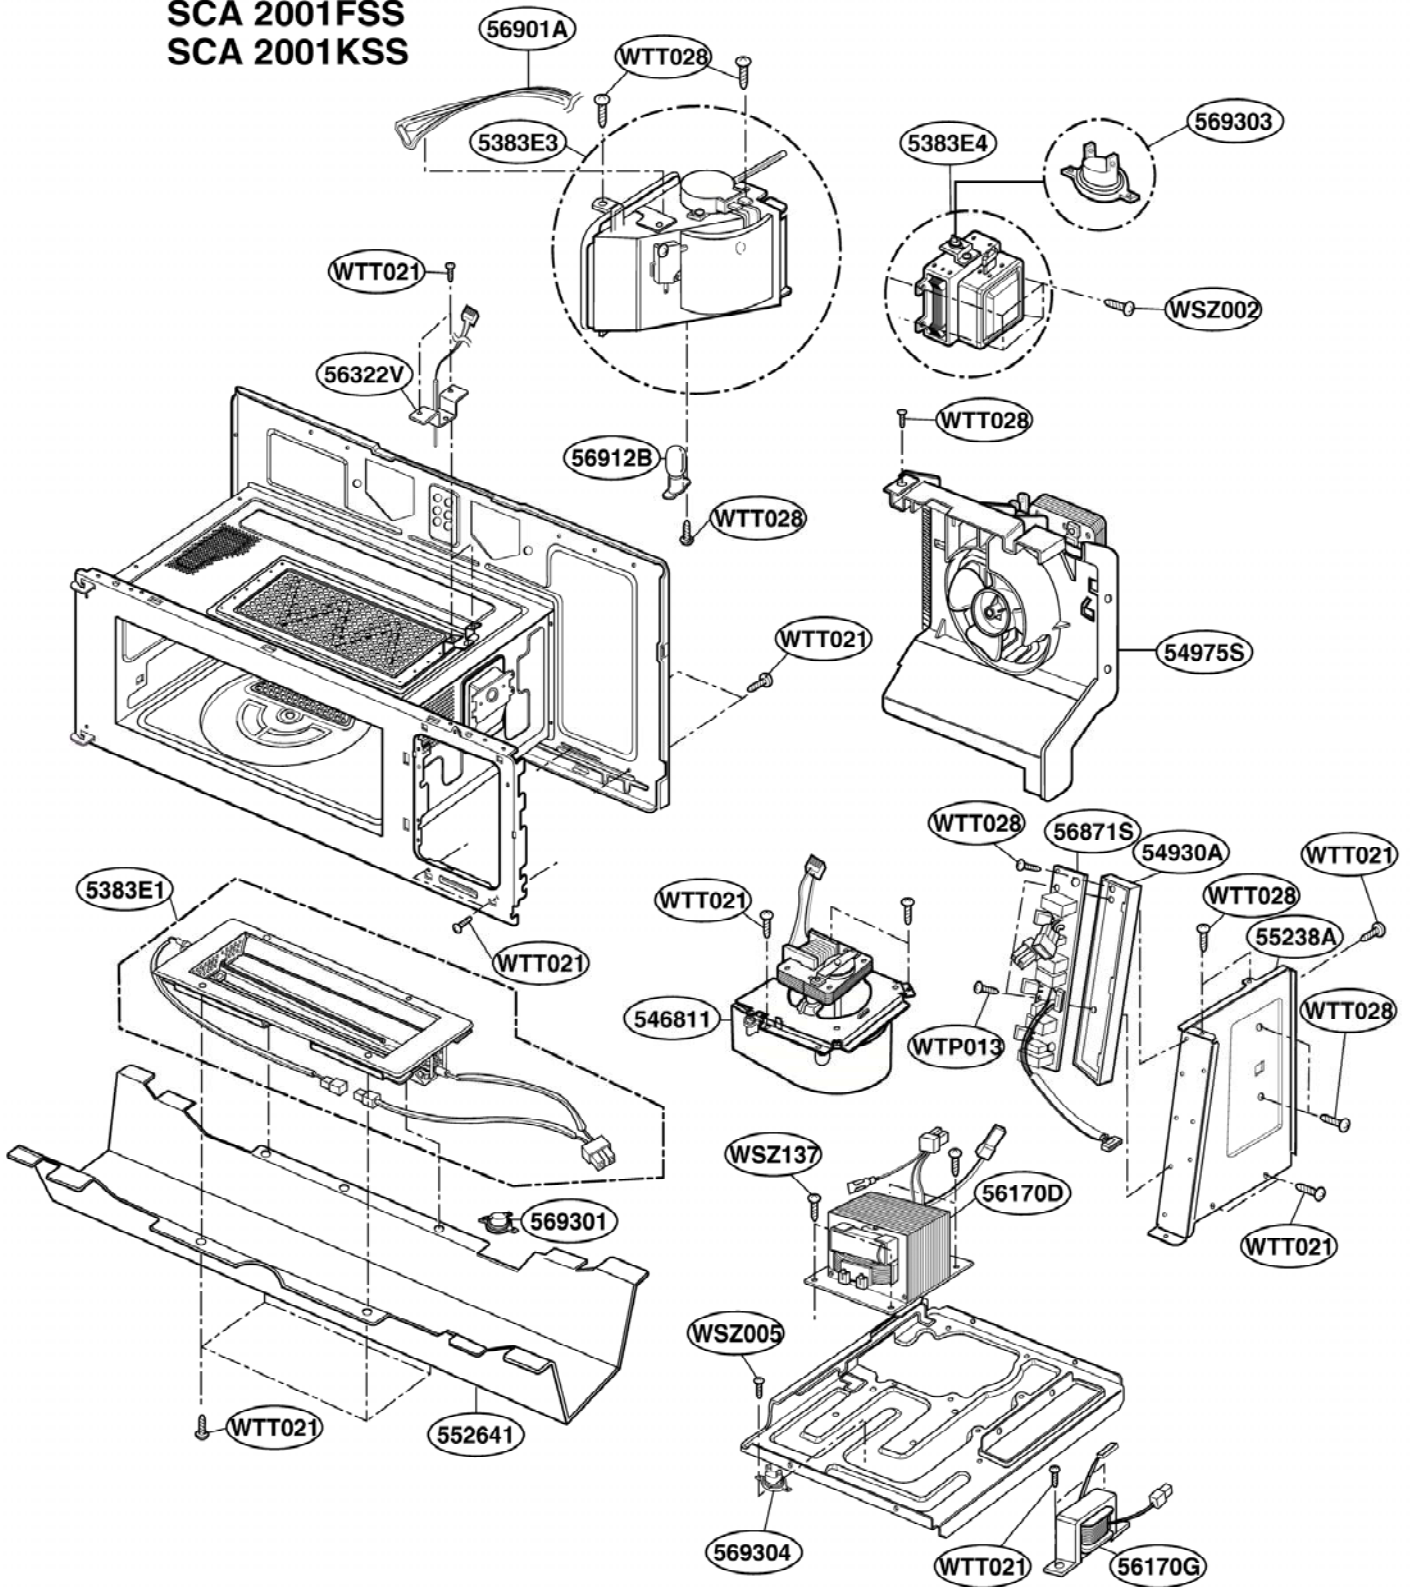

----- Manual continues below -----

EXPLODED VIEW

DOOR PARTS

Model: SCA 2000FWW
SCA 2000FBB
SCA 2000FCC

3383EA

P/No: 3828W5S6177

DOOR PARTS

Model: SCA 2001FSS
SCA 2001KSS

CONTROLLER PARTS

Model: SCA 2000FWW
SCA 2000FCC

CONTROLLER PARTS

Model: SCA 2000FBB
SCA 2001FSS
SCA 2001KSS

LATCH BOARD PARTS

Model: SCA 2000FWW
SCA 2000FBB
SCA 2000FCC
SCA 2001FSS
SCA 2001KSS

INTERIOR PARTS (I)

Model: SCA 2000FWW
SCA 2000FBB
SCA 2000FCC
SCA 2001FSS
SCA 2001KSS

INTERIOR PARTS (II - I)

Model: SCA 2000FBB 02
SCA 2000FCC 02
SCA 2000FWW 02
SCA 2001FSS 02

Check the rating label of **Model** and order SVC parts according to the **Model No.**