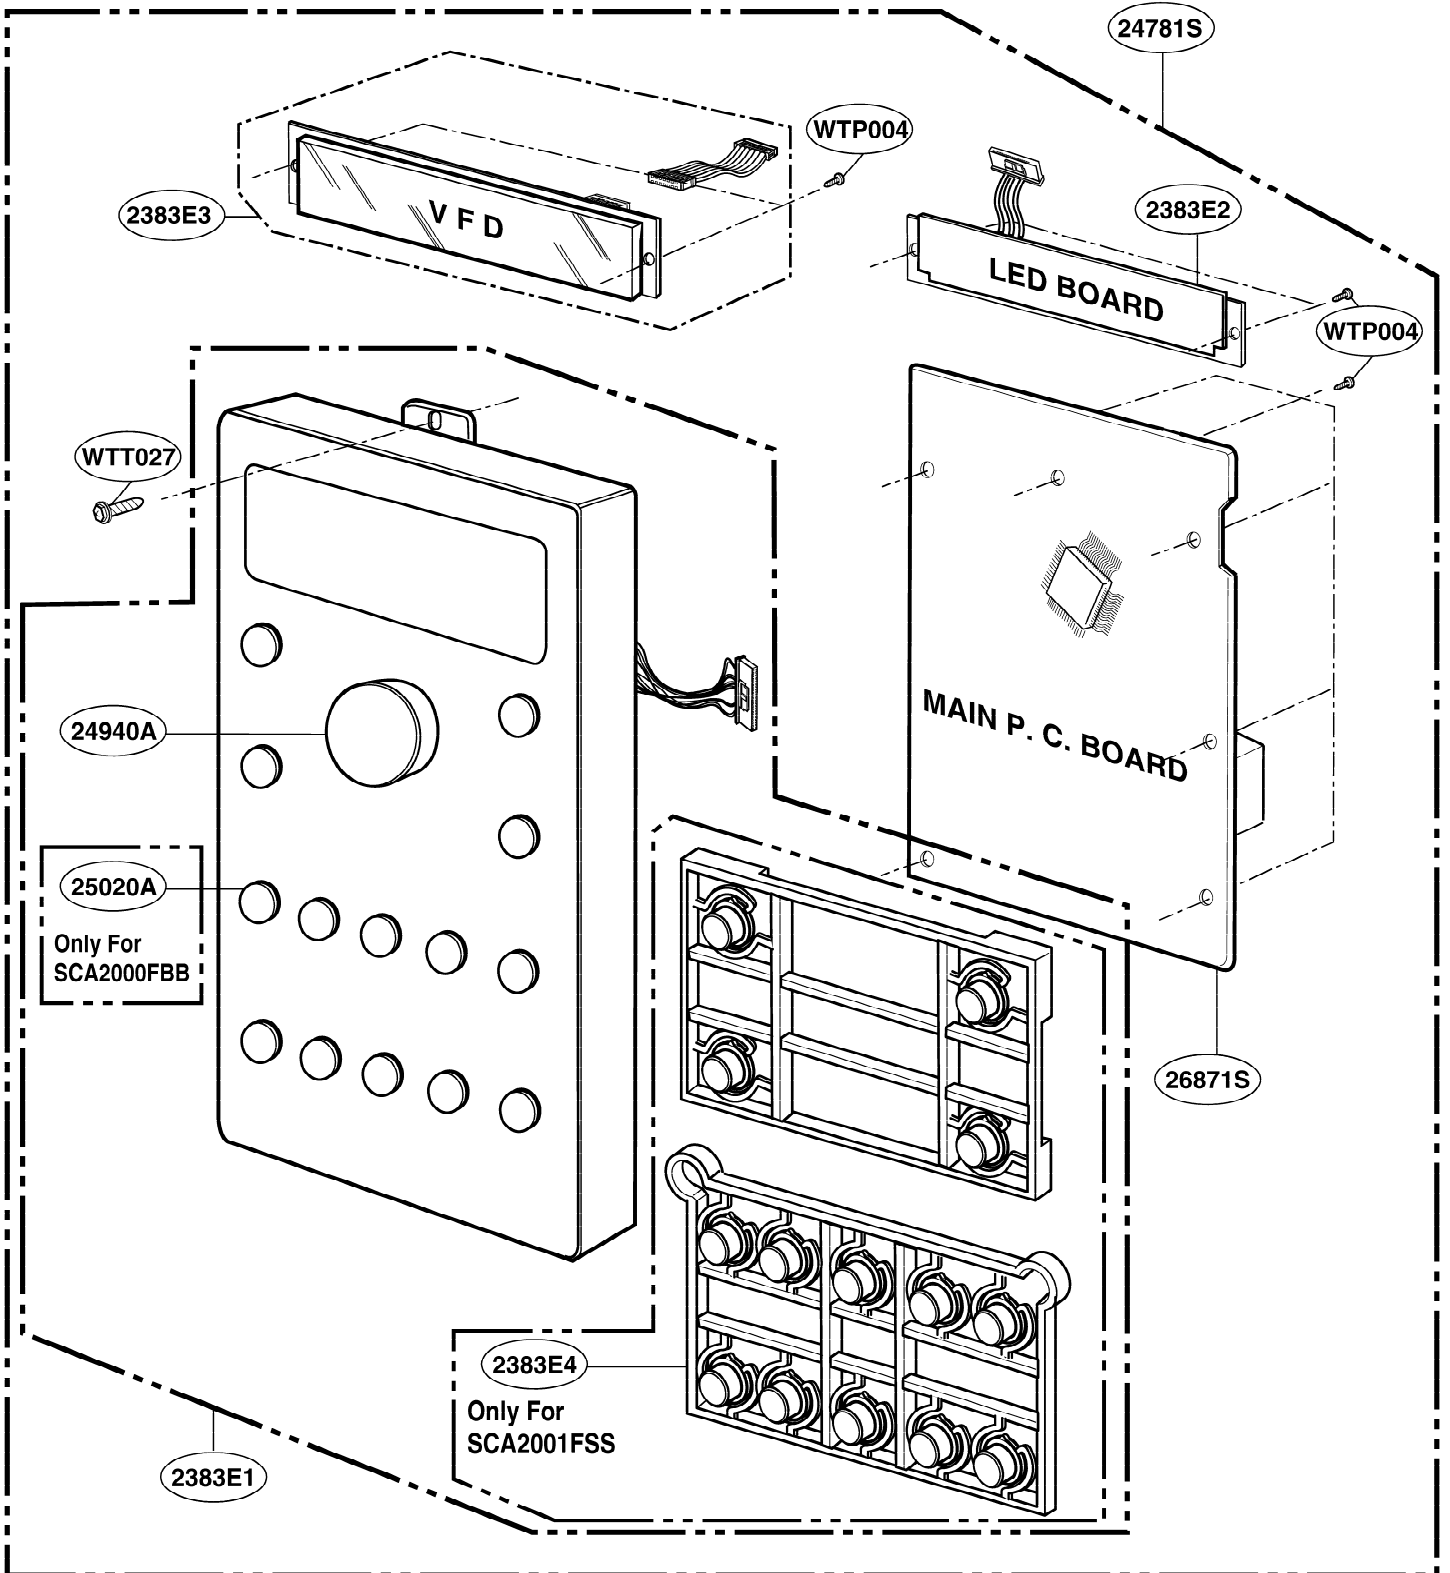

----- Manual continues below -----

EXPLODED VIEW

DOOR PARTS

Model: SCA 2000FWW
SCA 2000FBB
SCA 2000FCC

3383EA

P/No: 3828W5S6177

DOOR PARTS

Model: SCA 2001FSS
SCA 2001KSS

CONTROLLER PARTS

Model: SCA 2000FWW
SCA 2000FCC

CONTROLLER PARTS

Model: SCA 2000FBB
SCA 2001FSS
SCA 2001KSS

LATCH BOARD PARTS

Model: SCA 2000FWW
SCA 2000FBB
SCA 2000FCC
SCA 2001FSS
SCA 2001KSS

INTERIOR PARTS (I)

Model: SCA 2000FWW
SCA 2000FBB
SCA 2000FCC
SCA 2001FSS
SCA 2001KSS

INTERIOR PARTS (II - I)

Model: SCA 2000FBB 02
SCA 2000FCC 02
SCA 2000FWW 02
SCA 2001FSS 02

Check the rating label of **Model** and order SVC parts according to the **Model No.**

INTERIOR PARTS (II - II)

Model: SCA 2000FBB 03
SCA 2000FCC 03
SCA 2000FWW 03
SCA 2001FSS 03
SCA 2001KSS 01

Check the rating label of **Model** and order SVC parts according to the **Model No.**

INSTALLATION PARTS