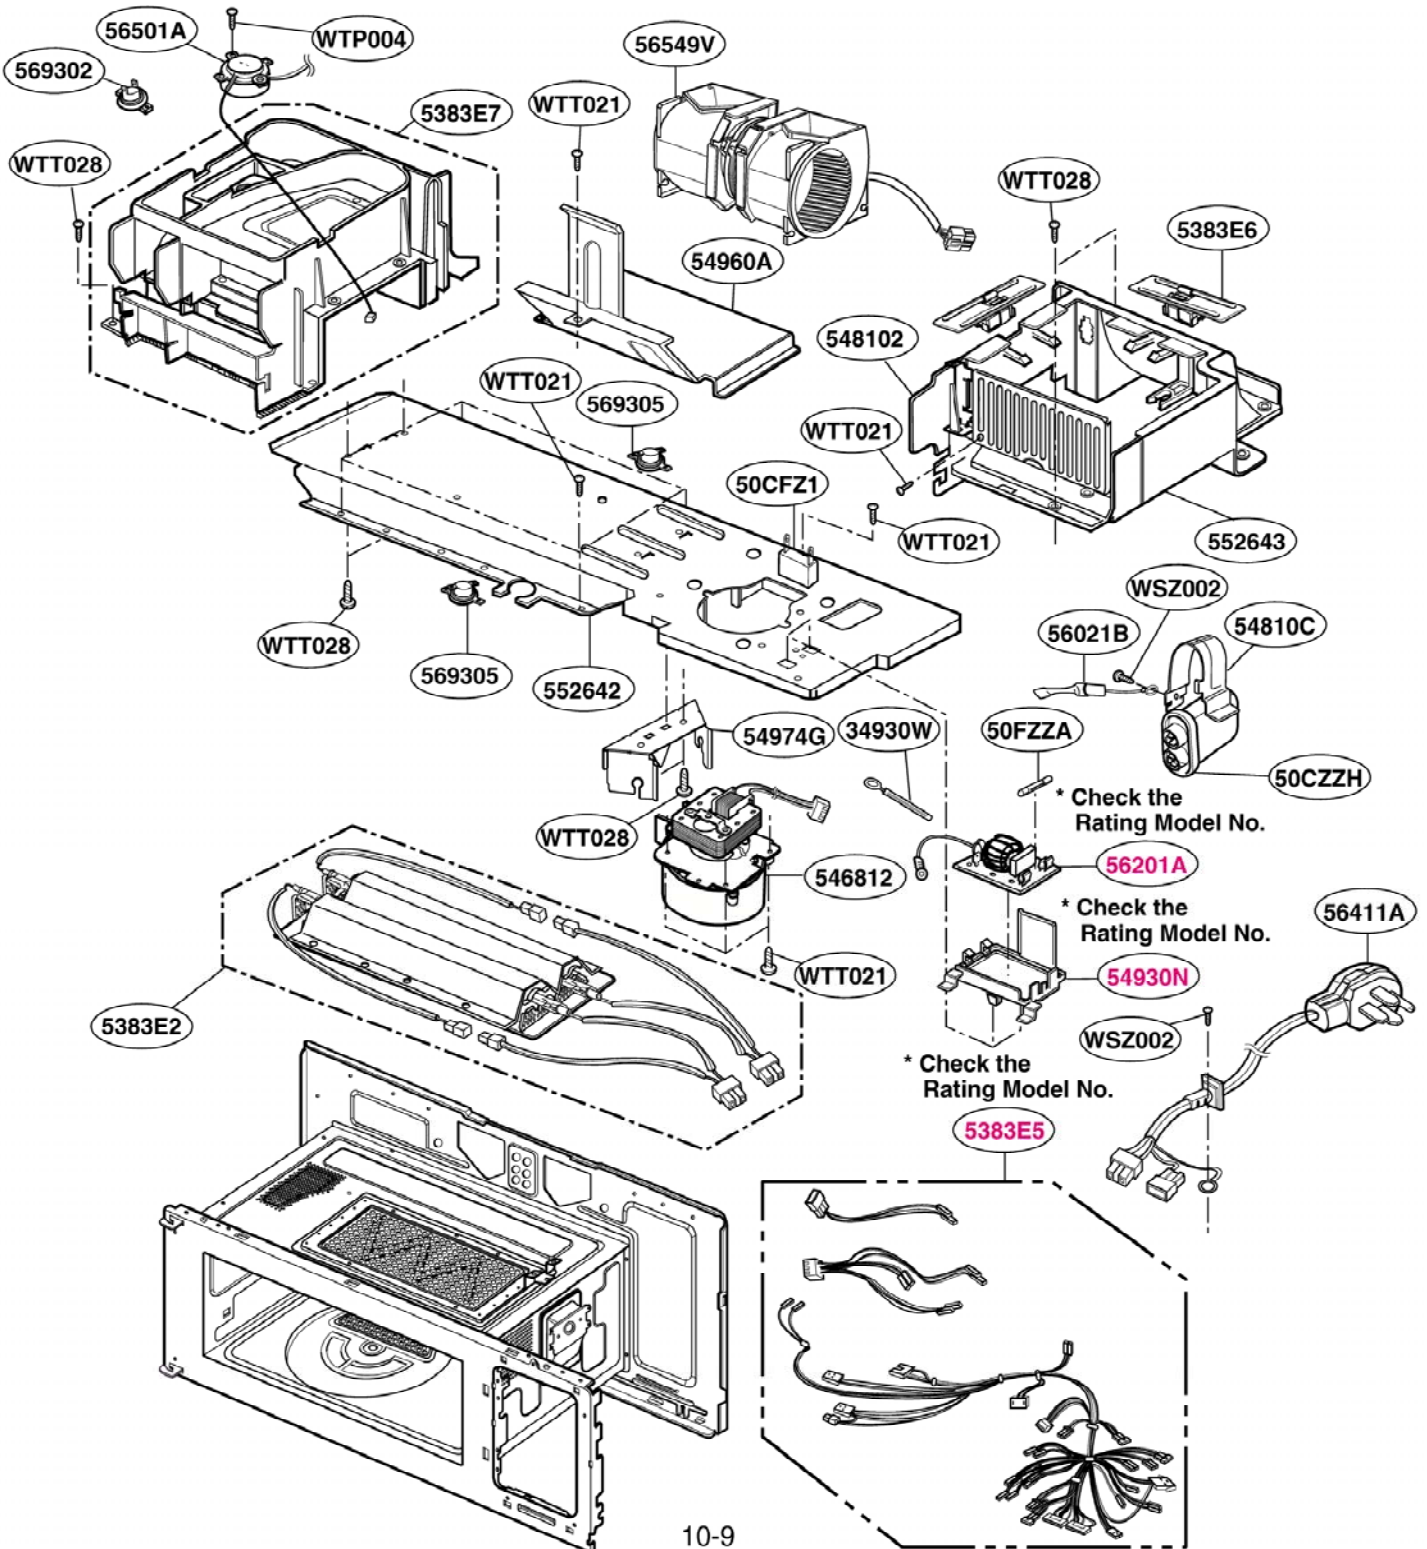

CONTROLLER PARTS

Model: SCA 2000FWW
SCA 2000FCC

CONTROLLER PARTS

Model: SCA 2000FBB
SCA 2001FSS
SCA 2001KSS

LATCH BOARD PARTS

Model: SCA 2000FWW
SCA 2000FBB
SCA 2000FCC
SCA 2001FSS
SCA 2001KSS

INTERIOR PARTS (I)

Model: SCA 2000FWW
SCA 2000FBB
SCA 2000FCC
SCA 2001FSS
SCA 2001KSS

INTERIOR PARTS (II - I)

Model: SCA 2000FBB 02
SCA 2000FCC 02
SCA 2000FWW 02
SCA 2001FSS 02

Check the rating label of **Model** and order SVC parts according to the **Model No.**

INTERIOR PARTS (II - II)

Model: SCA 2000FBB 03
SCA 2000FCC 03
SCA 2000FWW 03
SCA 2001FSS 03
SCA 2001KSS 01

Check the rating label of **Model** and order SVC parts according to the **Model No.**

INSTALLATION PARTS