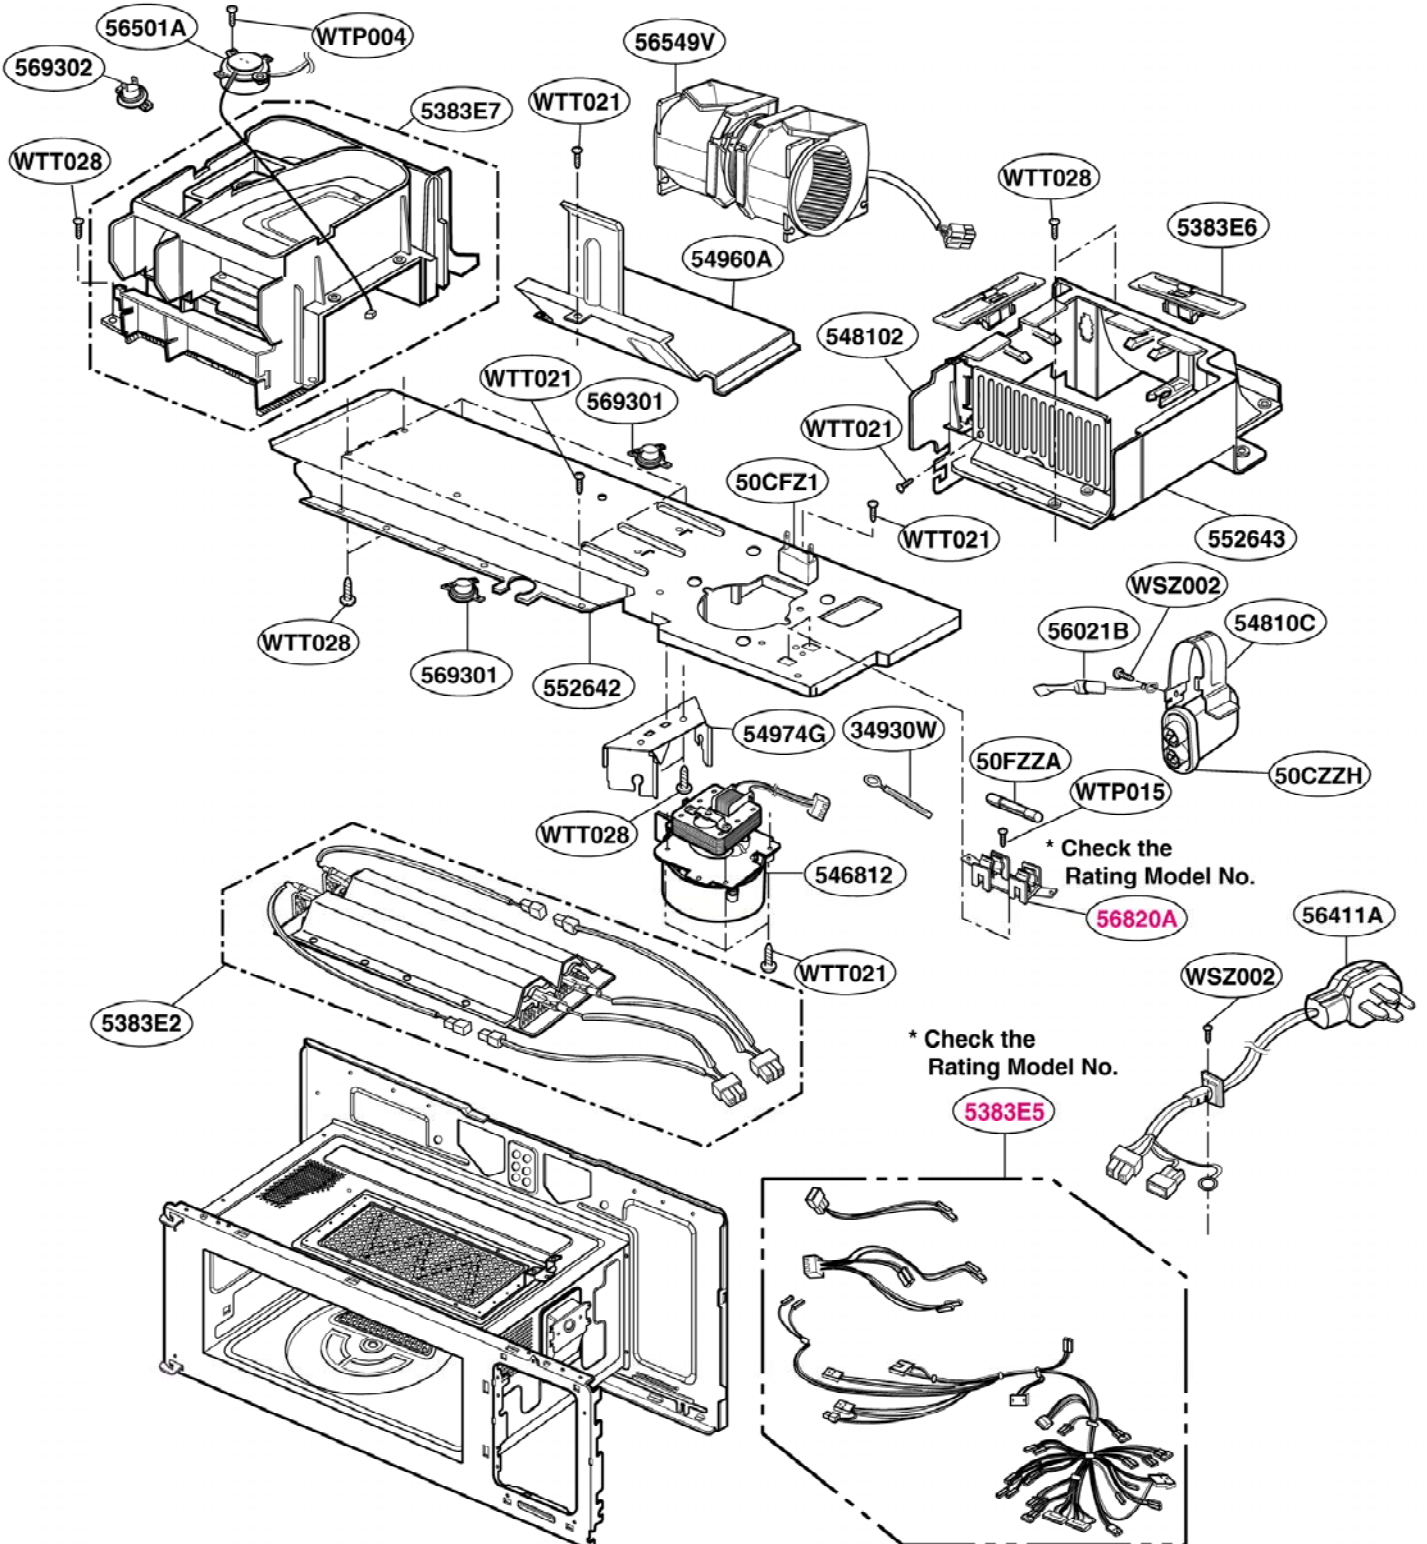

----- Manual continues below -----

EXPLODED VIEW

DOOR PARTS

Model: SCA 2000FWW
SCA 2000FBB
SCA 2000FCC

3383EA

P/No: 3828W5S6177

DOOR PARTS

Model: SCA 2001FSS
SCA 2001KSS

CONTROLLER PARTS

Model: SCA 2000FWW
SCA 2000FCC

CONTROLLER PARTS

Model: SCA 2000FBB
SCA 2001FSS
SCA 2001KSS

LATCH BOARD PARTS

Model: SCA 2000FWW
SCA 2000FBB
SCA 2000FCC
SCA 2001FSS
SCA 2001KSS

INTERIOR PARTS (I)

Model: SCA 2000FWW
SCA 2000FBB
SCA 2000FCC
SCA 2001FSS
SCA 2001KSS

INTERIOR PARTS (II - I)

Model: SCA 2000FBB 02
SCA 2000FCC 02
SCA 2000FWW 02
SCA 2001FSS 02

Check the rating label of **Model** and order SVC parts according to the **Model No.**

INTERIOR PARTS (II - II)

Model: SCA 2000FBB 03
SCA 2000FCC 03
SCA 2000FWW 03
SCA 2001FSS 03
SCA 2001KSS 01

Check the rating label of **Model** and order SVC parts according to the **Model No.**

INSTALLATION PARTS