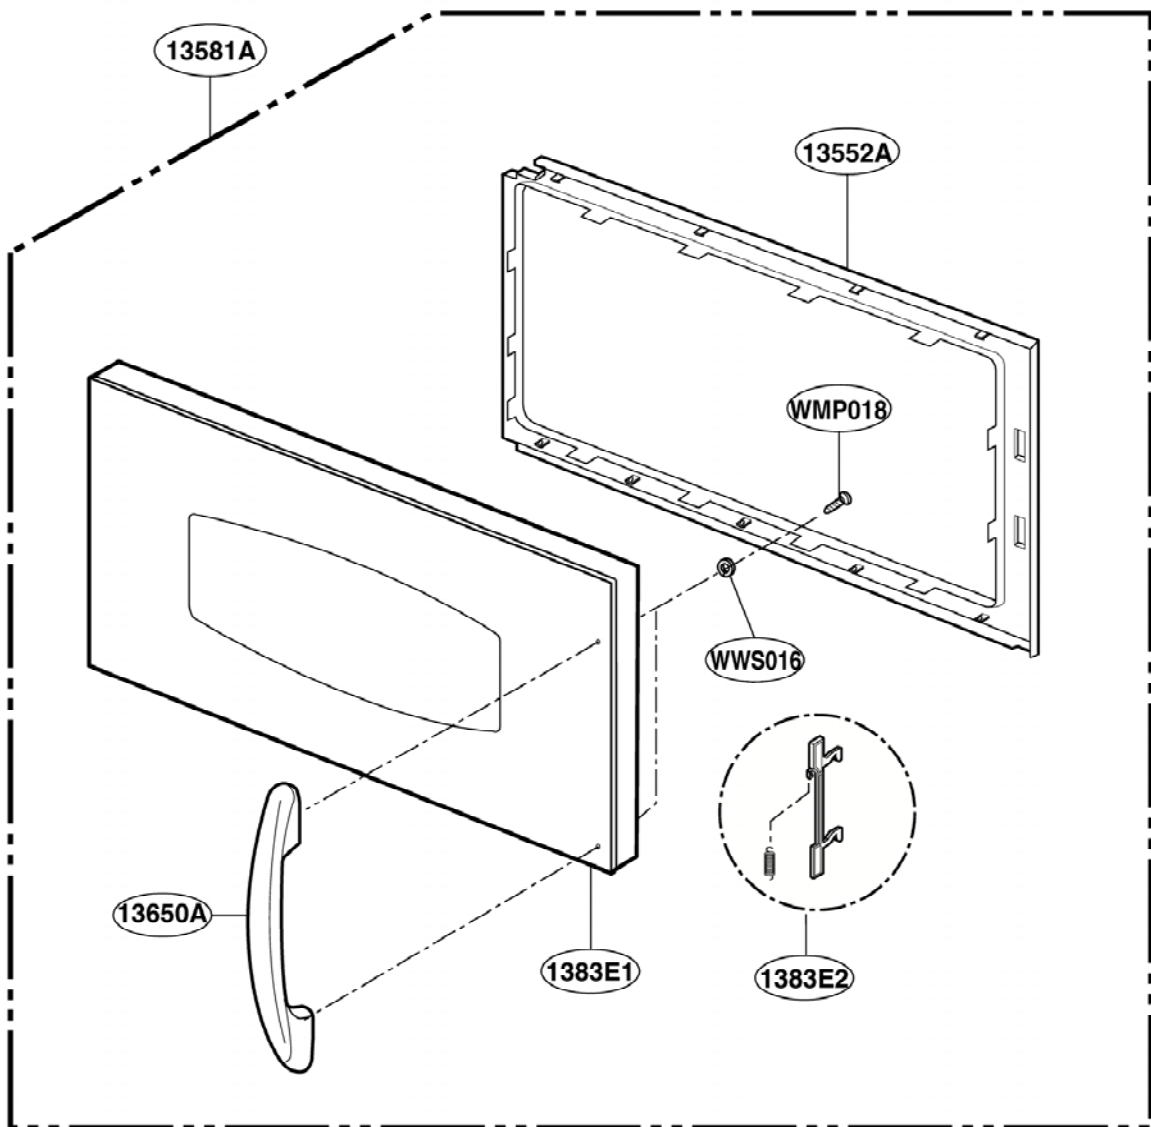

----- Manual continues below -----

EXPLODED VIEW

DOOR PARTS

Model: SCA 2000FWW
SCA 2000FBB
SCA 2000FCC

3383EA

P/No: 3828W5S6177

DOOR PARTS

Model: SCA 2001FSS
SCA 2001KSS

CONTROLLER PARTS

Model: SCA 2000FWW
SCA 2000FCC

CONTROLLER PARTS

Model: SCA 2000FBB
SCA 2001FSS
SCA 2001KSS

LATCH BOARD PARTS

Model: SCA 2000FWW
SCA 2000FBB
SCA 2000FCC
SCA 2001FSS
SCA 2001KSS

INTERIOR PARTS (I)