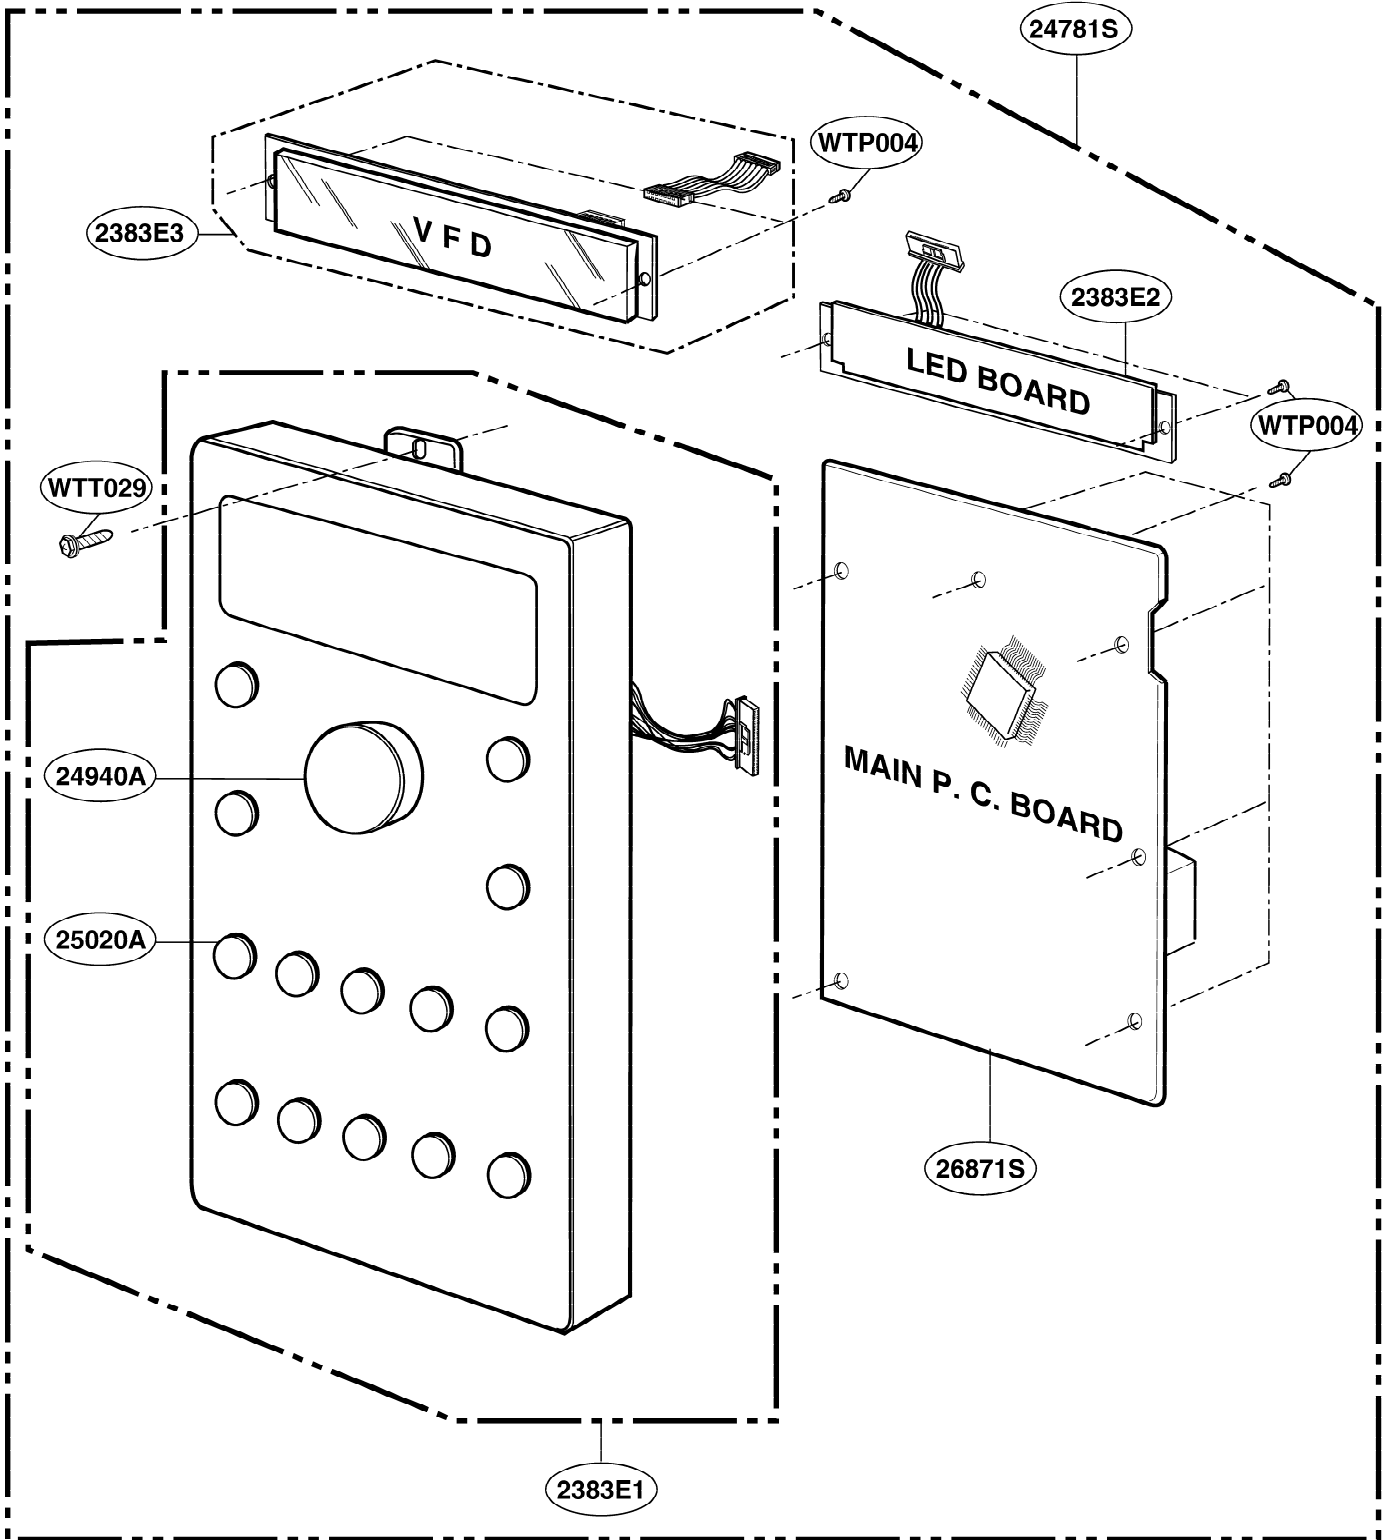

----- Manual continues below -----

EXPLODED VIEW

DOOR PARTS

Model: SCA 2000FWW
SCA 2000FBB
SCA 2000FCC

3383EA

P/No: 3828W5S6177

DOOR PARTS

Model: SCA 2001FSS
SCA 2001KSS

CONTROLLER PARTS

Model: SCA 2000FWW
SCA 2000FCC

CONTROLLER PARTS

Model: SCA 2000FBB
SCA 2001FSS
SCA 2001KSS

LATCH BOARD PARTS

Model: SCA 2000FWW
SCA 2000FBB
SCA 2000FCC
SCA 2001FSS
SCA 2001KSS

INTERIOR PARTS (I)

Model: SCA 2000FWW
SCA 2000FBB
SCA 2000FCC
SCA 2001FSS
SCA 2001KSS

INTERIOR PARTS (II - I)

Model: SCA 2000FBB 02
SCA 2000FCC 02
SCA 2000FWW 02
SCA 2001FSS 02

Check the rating label of **Model** and order SVC parts according to the **Model No.**