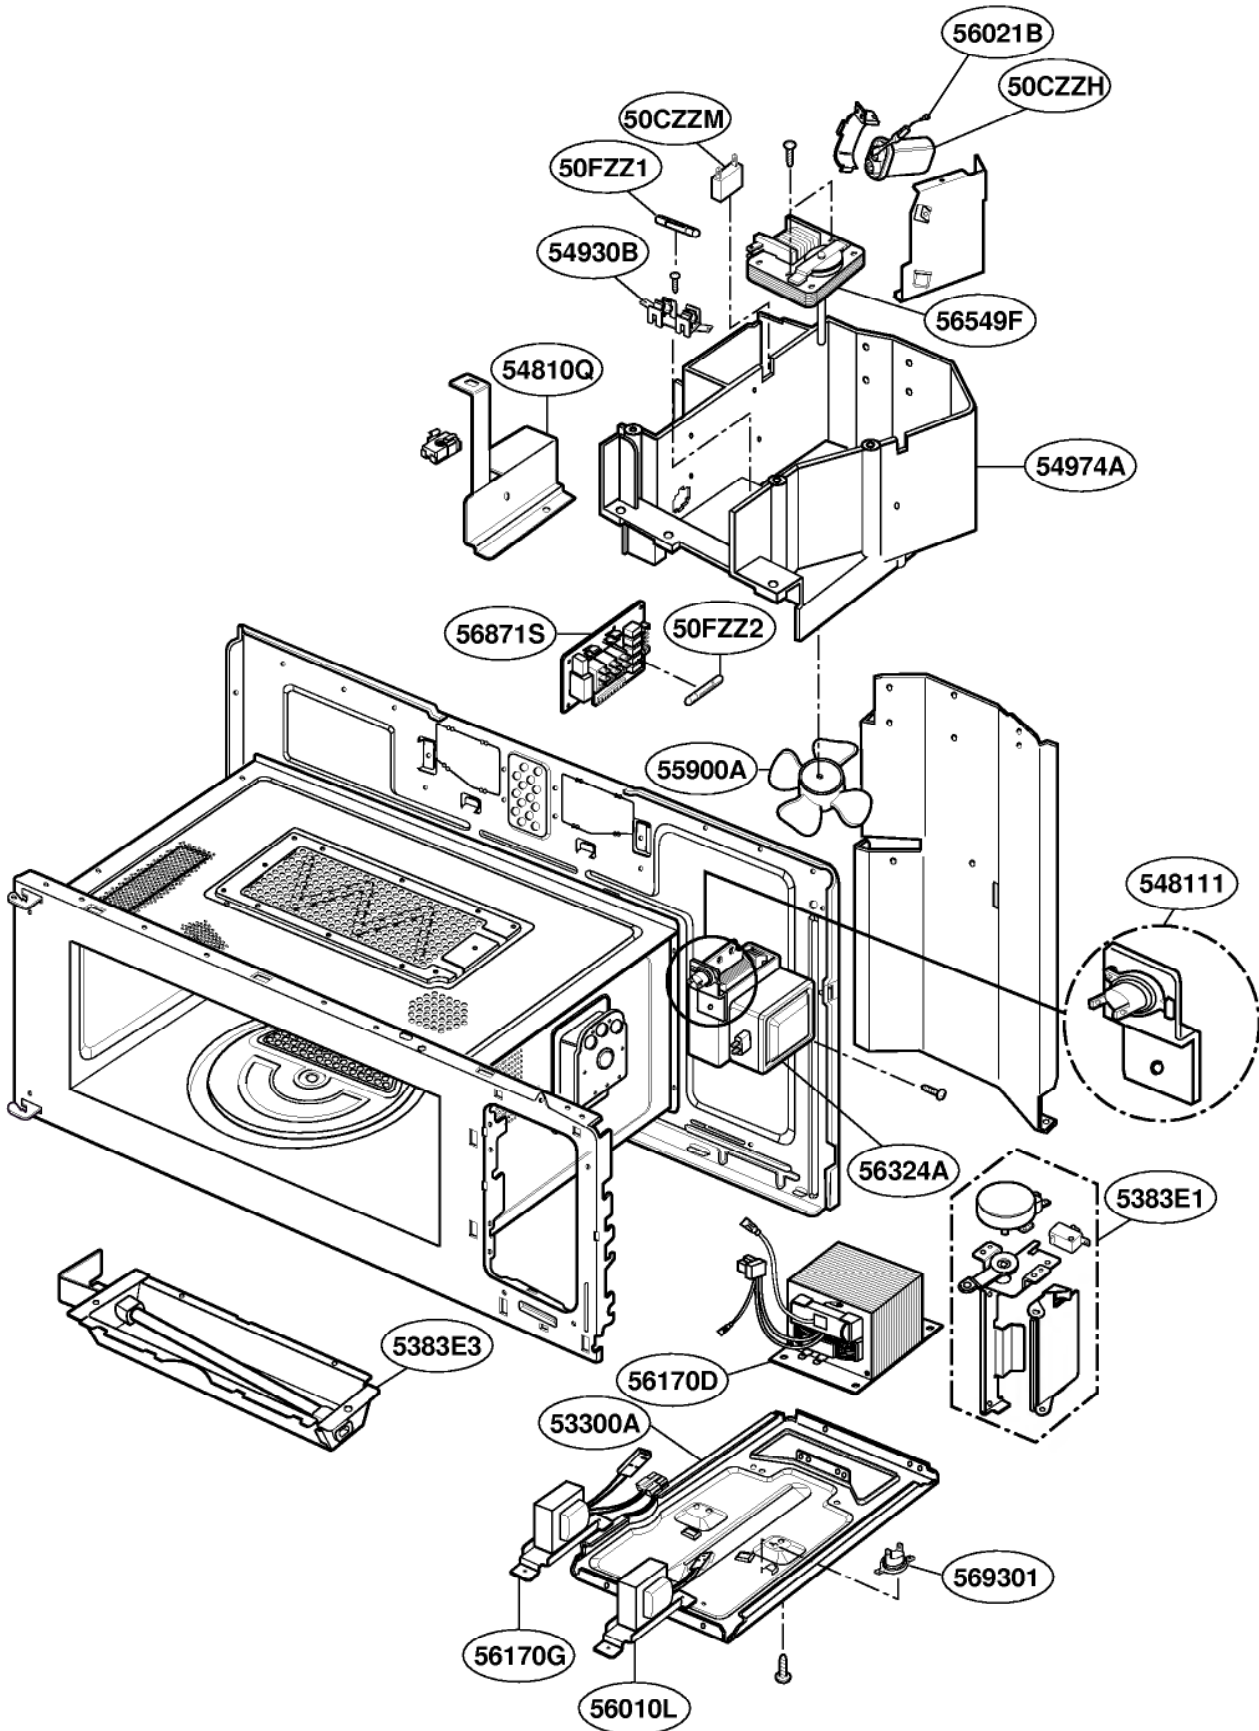

This Owner's Manual is provided and hosted by [Appliance Factory Parts](#).

GE SCA1001FSS001 Owner's Manual

[Shop genuine replacement parts for GE
SCA1001FSS001](#)

DOOR PARTS

Model: SCA1000
SCA1001

[Find Your GE Microwave Parts - Select From 3055 Models](#)

----- Manual continues below -----

DOOR PARTS

Model: SCA1000
SCA1001

CONTROLLER PARTS

Model: SCA1000
SCA1001

OVEN CAVITY PARTS

Model: SCA1000
SCA1001

LATCH BOARD PARTS

Model: SCA1000
SCA1001

INTERIOR PARTS (I)

Model: SCA1000
SCA1001

INTERIOR PARTS (II)

Model: SCA1000
SCA1001

INSTALLATION PARTS

Model: SCA1000
SCA1001

63301A