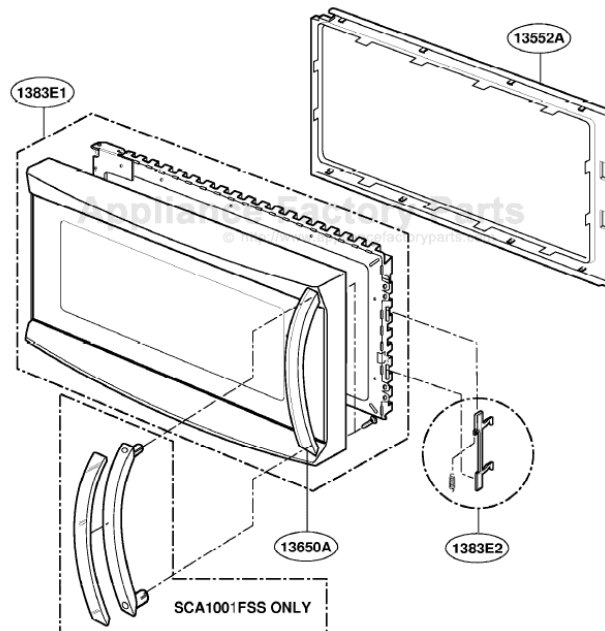

This Owner's Manual is provided and hosted by [Appliance Factory Parts](#).

GE SCA1001FSS001 Owner's Manual

[Shop genuine replacement parts for GE
SCA1001FSS001](#)

DOOR PARTS

Model: SCA1000
SCA1001

[Find Your GE Microwave Parts - Select From 3055 Models](#)

----- Manual continues below -----

DOOR PARTS

Model: SCA1000
SCA1001

CONTROLLER PARTS

Model: SCA1000
SCA1001

OVEN CAVITY PARTS

Model: SCA1000
SCA1001

LATCH BOARD PARTS