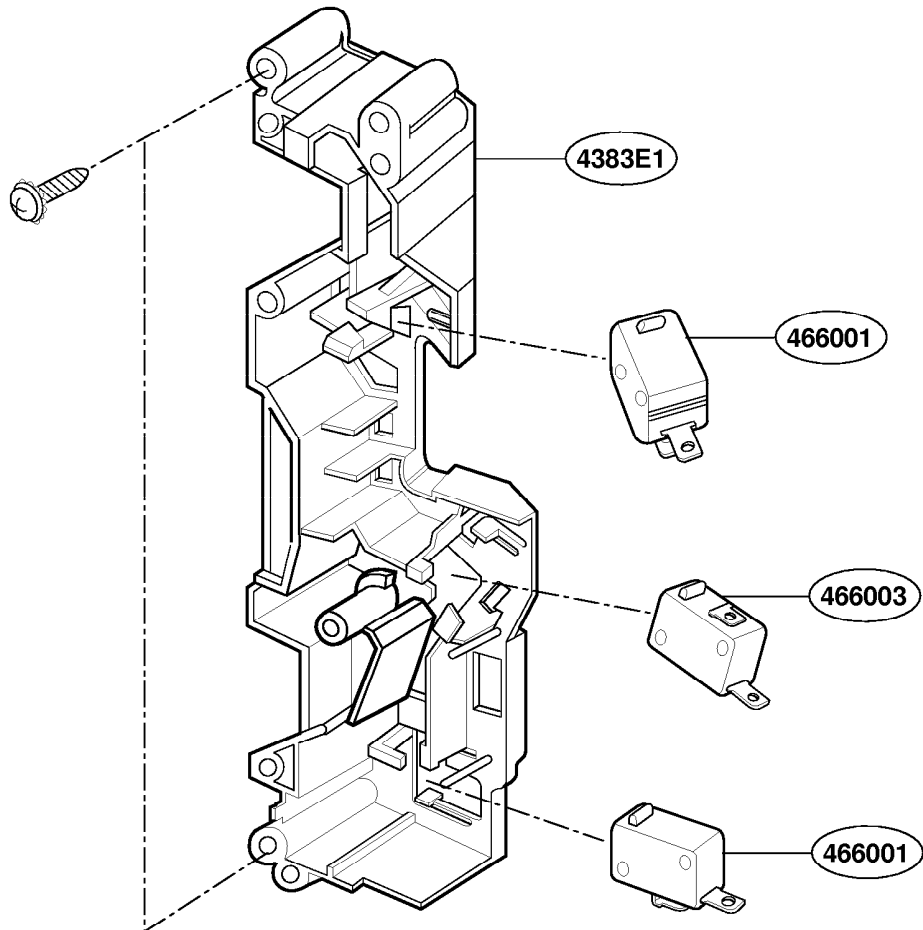

This Owner's Manual is provided and hosted by [Appliance Factory Parts](#).

GE SCA1001FSS001 Owner's Manual

[Shop genuine replacement parts for GE
SCA1001FSS001](#)

DOOR PARTS

Model: SCA1000
SCA1001

[Find Your GE Microwave Parts - Select From 3055 Models](#)

----- Manual continues below -----

DOOR PARTS

Model: SCA1000
SCA1001

CONTROLLER PARTS

Model: SCA1000
SCA1001

OVEN CAVITY PARTS

Model: SCA1000
SCA1001

LATCH BOARD PARTS

Model: SCA1000
SCA1001

INTERIOR PARTS (I)

Model: SCA1000
SCA1001

INTERIOR PARTS (II)

Model: SCA1000
SCA1001

INSTALLATION PARTS

Model: SCA1000
SCA1001

63301A