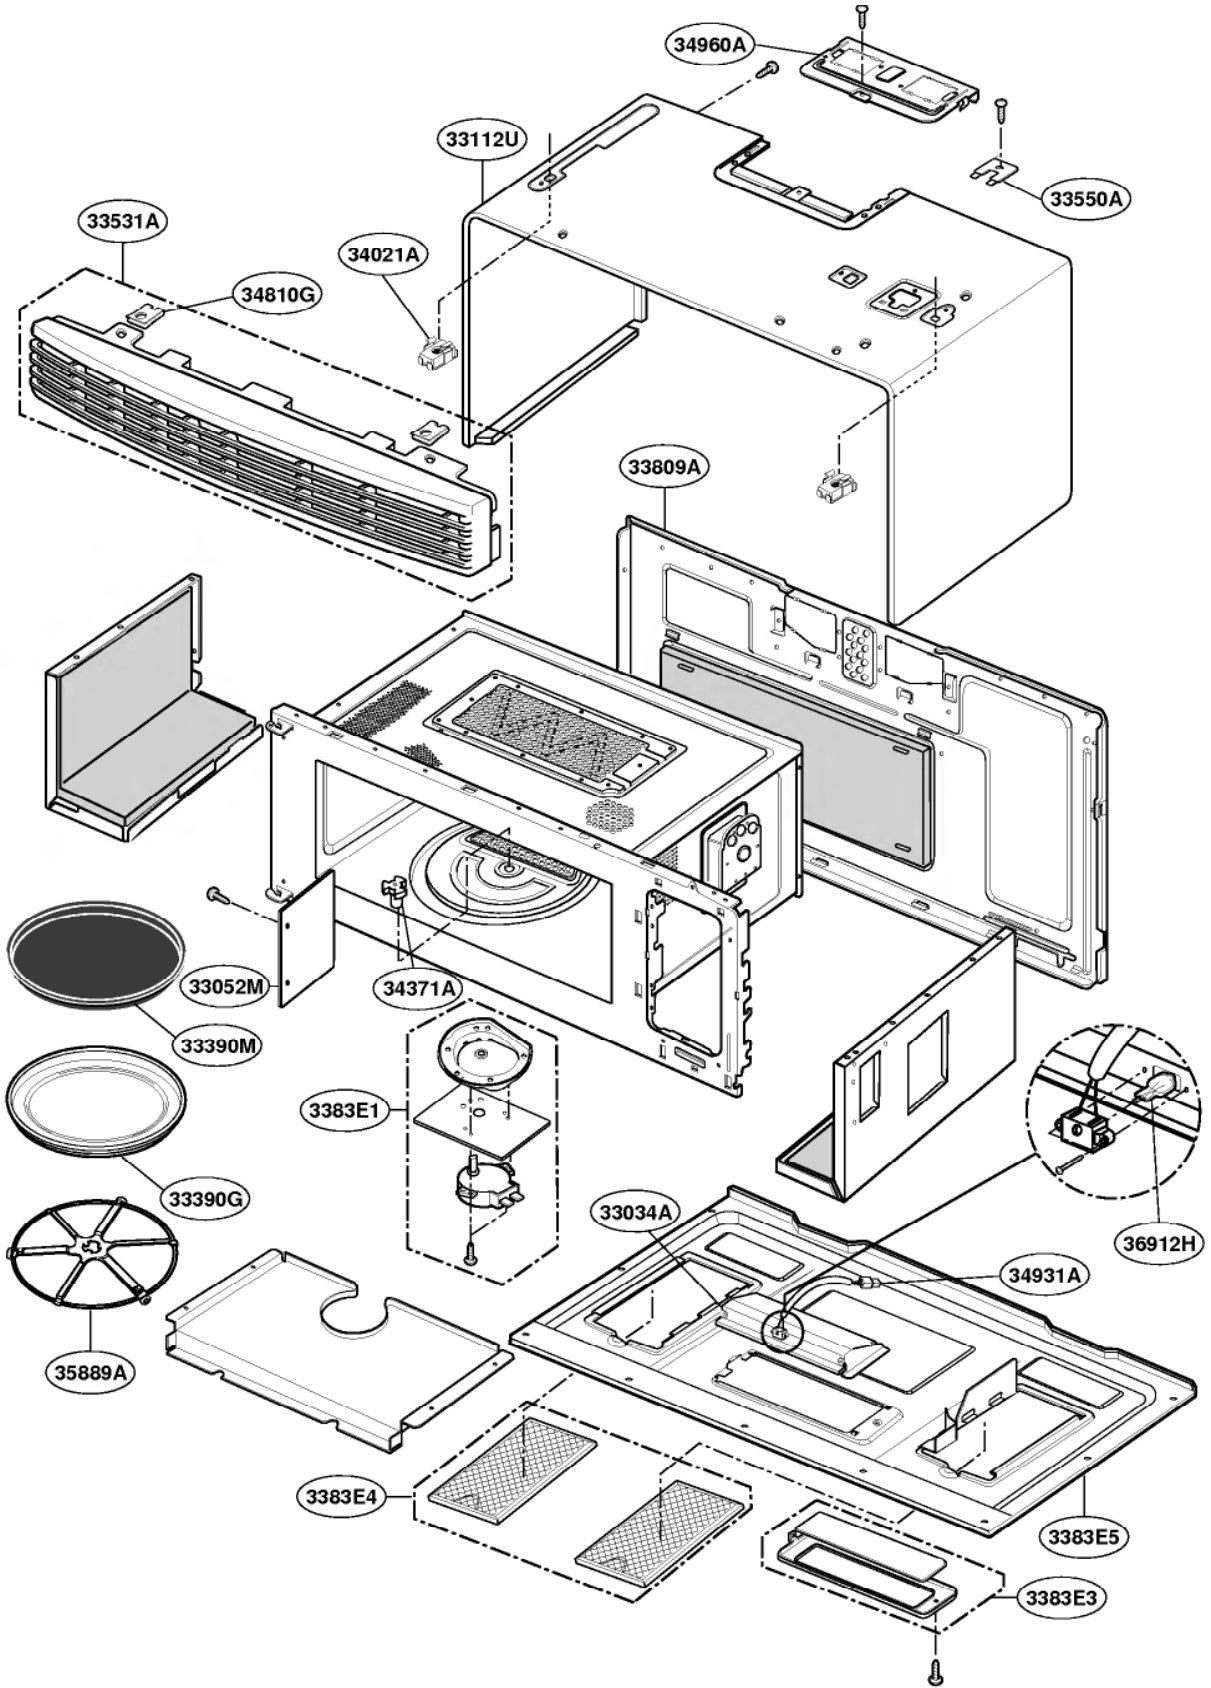

This Owner's Manual is provided and hosted by [Appliance Factory Parts](#).

GE SCA1001FSS001 Owner's Manual

[Shop genuine replacement parts for GE
SCA1001FSS001](#)

DOOR PARTS

Model: SCA1000
SCA1001

[Find Your GE Microwave Parts - Select From 3055 Models](#)

----- Manual continues below -----

DOOR PARTS

Model: SCA1000
SCA1001

CONTROLLER PARTS

Model: SCA1000
SCA1001

OVEN CAVITY PARTS

Model: SCA1000
SCA1001

LATCH BOARD PARTS

Model: SCA1000
SCA1001

INTERIOR PARTS (I)

Model: SCA1000
SCA1001

INTERIOR PARTS (II)

Model: SCA1000
SCA1001

INSTALLATION PARTS

Model: SCA1000
SCA1001

63301A