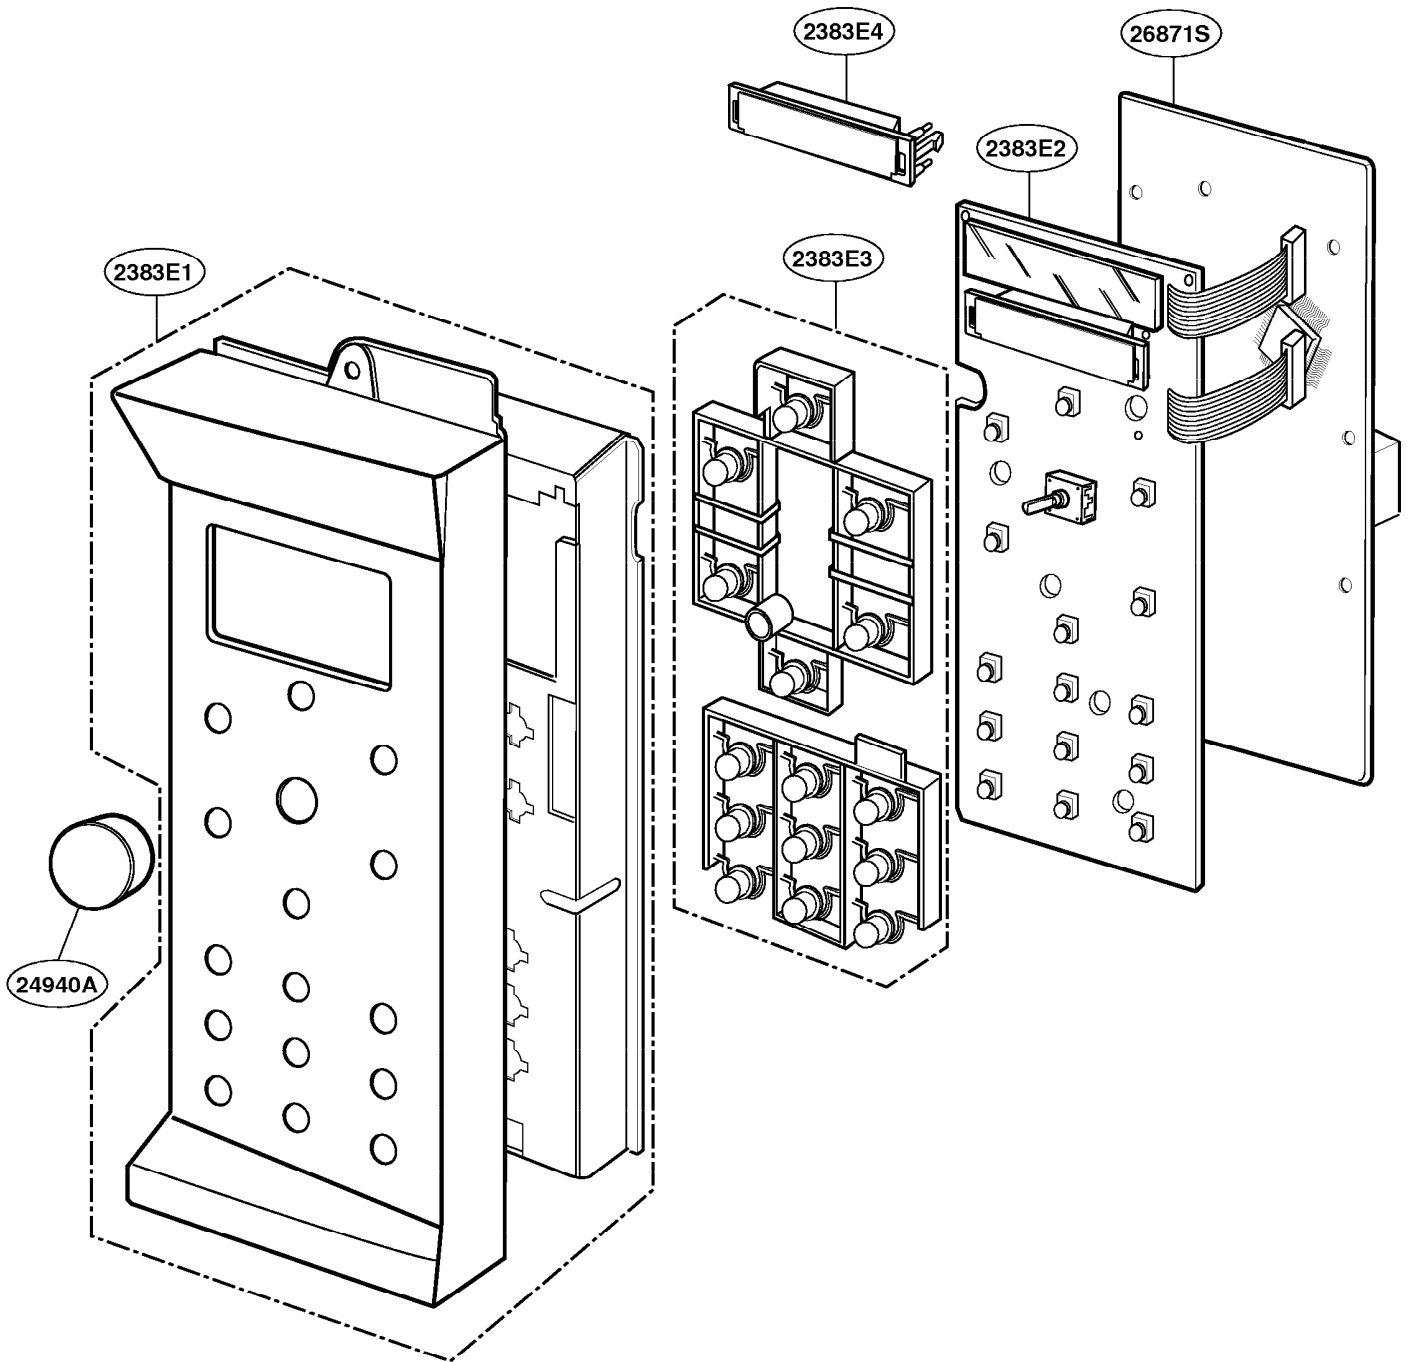

This Owner's Manual is provided and hosted by [Appliance Factory Parts](#).

GE SCA1001FSS001 Owner's Manual

[Shop genuine replacement parts for GE
SCA1001FSS001](#)

DOOR PARTS

Model: SCA1000
SCA1001

[Find Your GE Microwave Parts - Select From 3055 Models](#)

----- Manual continues below -----

DOOR PARTS

Model: SCA1000
SCA1001

CONTROLLER PARTS

Model: SCA1000
SCA1001

OVEN CAVITY PARTS

Model: SCA1000
SCA1001

LATCH BOARD PARTS

Model: SCA1000
SCA1001

INTERIOR PARTS (I)

Model: SCA1000
SCA1001

INTERIOR PARTS (II)

Model: SCA1000
SCA1001

INSTALLATION PARTS

Model: SCA1000
SCA1001

63301A