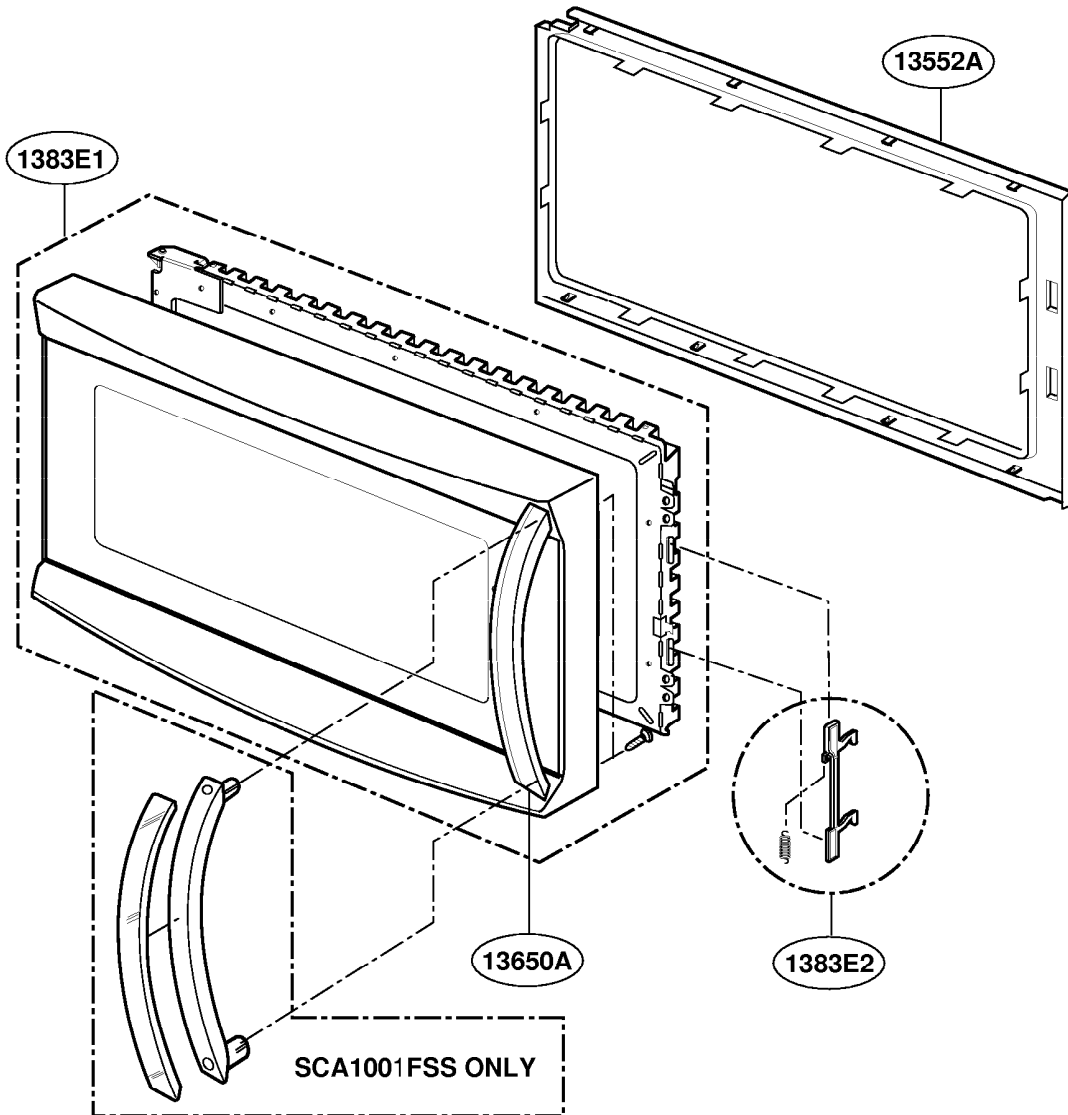

This Owner's Manual is provided and hosted by [Appliance Factory Parts](#).

GE SCA1001FSS001 Owner's Manual

[Shop genuine replacement parts for GE
SCA1001FSS001](#)

DOOR PARTS

Model: SCA1000
SCA1001

[Find Your GE Microwave Parts - Select From 3055 Models](#)

----- Manual continues below -----

DOOR PARTS

Model: SCA1000
SCA1001

CONTROLLER PARTS

Model: SCA1000
SCA1001

OVEN CAVITY PARTS

Model: SCA1000
SCA1001

LATCH BOARD PARTS

Model: SCA1000
SCA1001

INTERIOR PARTS (I)

Model: SCA1000
SCA1001

INTERIOR PARTS (II)

Model: SCA1000
SCA1001

INSTALLATION PARTS

Model: SCA1000
SCA1001

63301A