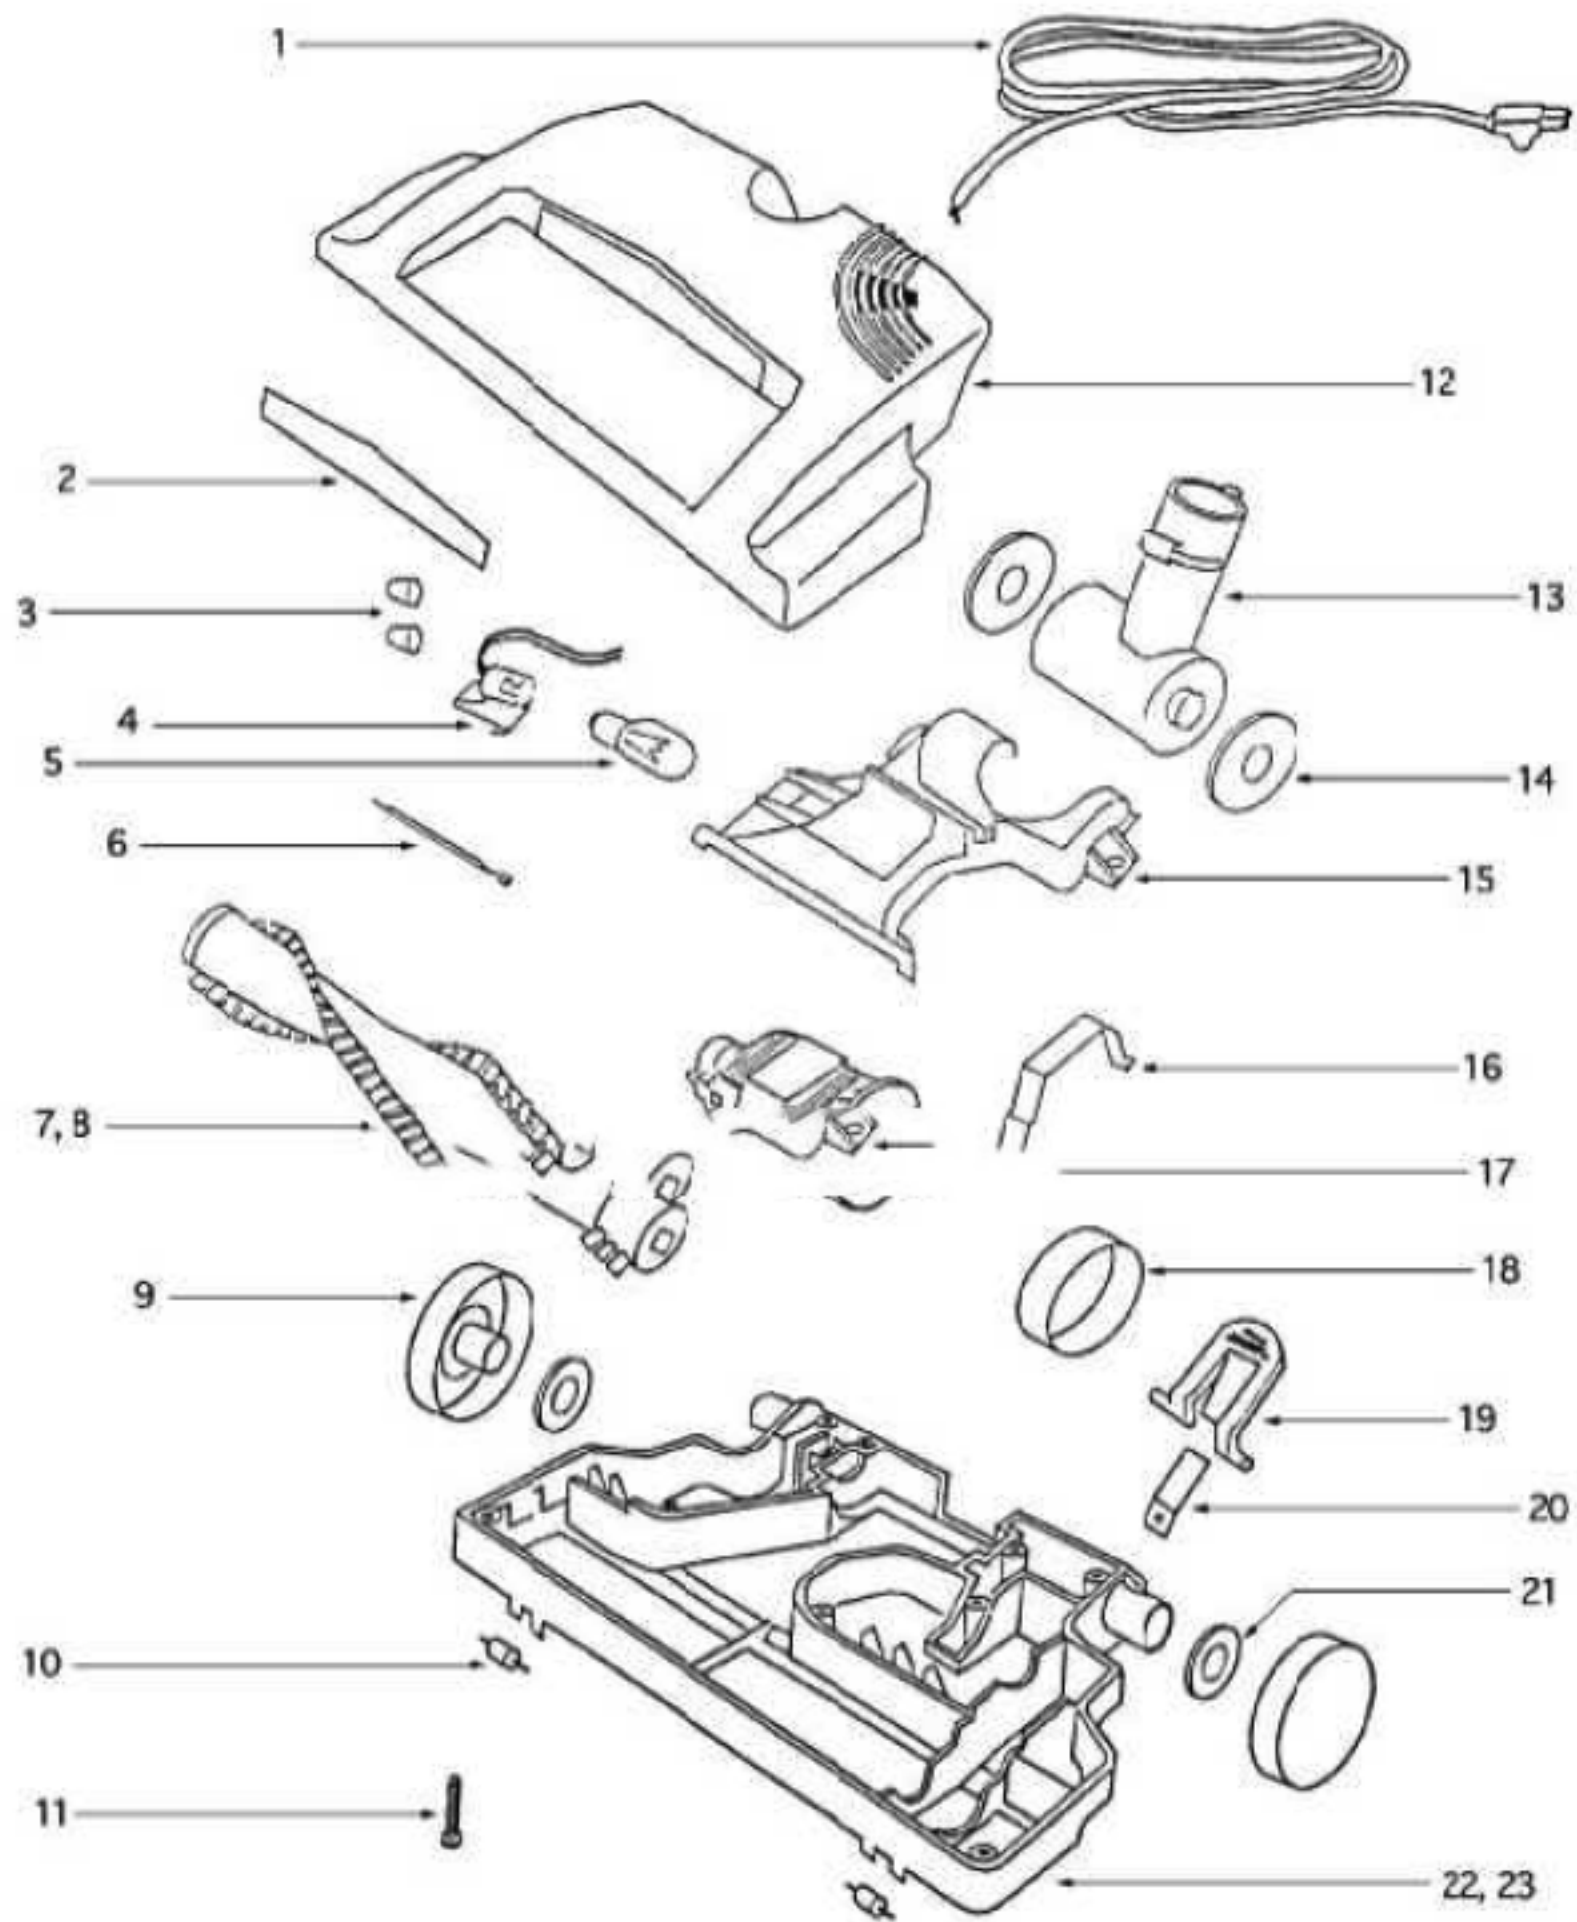

Ref #	Part	Description	Comments	Qty
1	37753-3	CORD & PLUG ASSEMBLY		
2	27397-1	LENS - HOOD		
3	60192-1	WIRE SPLICE 5	pkg of 5	
6	57421-2	WIRE & TERMINAL ASSEMBLY		
7	60279-1	DISTURBULATOR ASSY - CTND	includes item 8	
8	27759A-119N	CAP - DISTURBULATOR		
9	37434-2	WHEEL - REAR		
11	53238-8	SCREW PACKAGE	pkg of 10	
12	60870-4	POWERHEAD HOOD/BASE KIT		
13	38379-2	HANDLE SOCKET ASSEMBLY		
15	27398-1	AIR DUCT COVER ASSEMBLY		
16	38377	STRAP - MOTOR		
17	54343-1	MOTOR ASSEMBLY - PACKAGED		
18	58065A	BELT - STYLE AR		
19	14940-1	PEDAL - FOOT		
20			Not on this model.	
22	60870-4	POWERHEAD HOOD/BASE KIT	includes items 9, 10, 14, 21 & 23	
13	54639-2	POWERHEAD HOOD/BASE KIT		
10	56995-1	WHEEL & AXLE PACKAGE - FR	pkg of 2	
14	57993	GASKET - FELT		
21	56180	FELT WASHER		
	54575-32	POWER HEAD ASSEMBLY - CAR	Complete	
4	38484-1	HEADLIGHT SOCKET ASSEMBLY		
5	59045	HEADLIGHT		
23	38063	GUARD - BELT