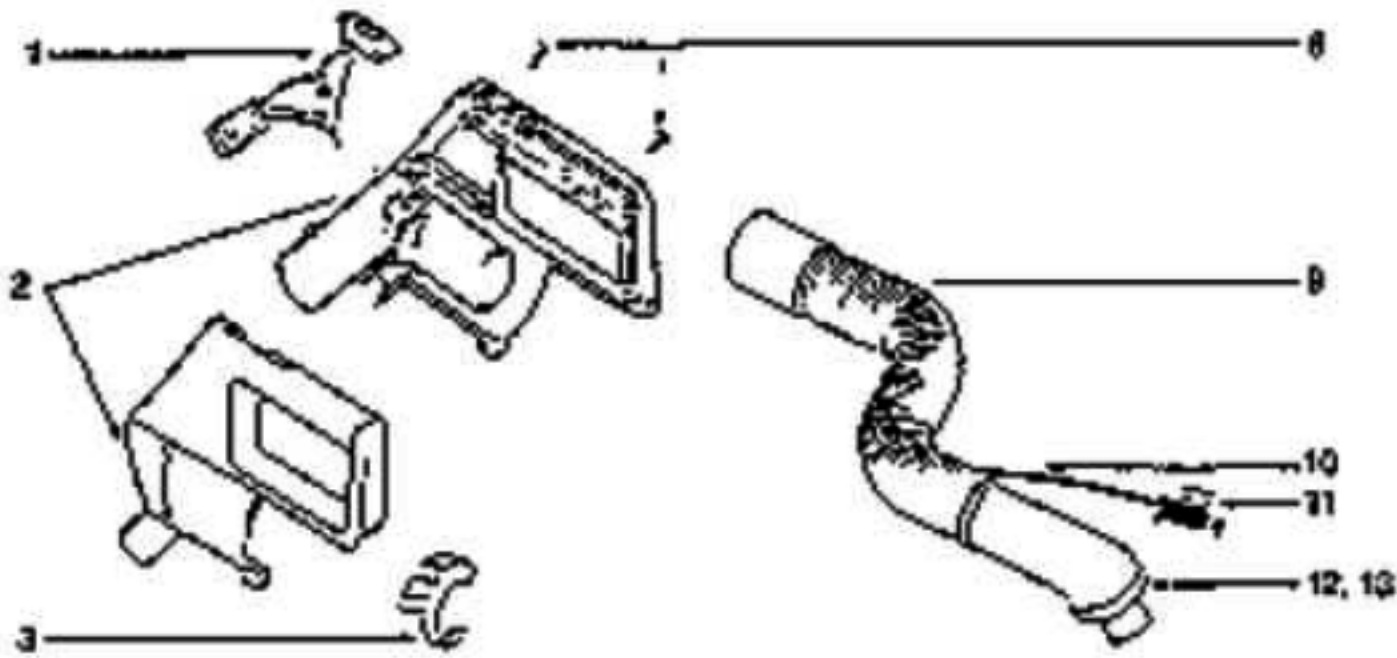

CANISTER - 6873A

Ref #	Part	Description	Comments	Qty
1	54635-17	BAG COVER & GRAPHICS - PK		
2	37761A-1	BAG INDICATOR ASSEMBLY		
3	56750-1	CLIP - BAG INDICATOR		
4	53238-1	SCREW PACKAGE		
5	27380B-119N	SEAL - SWIVEL HOSE		
6	60869-11	UPPER SHELL ASSY - PACKAG		
8	14905A-119N	PLATE - HOSE		
9	46713-5	TIE - CABLE		
10	28032	GASKET - MOTOR MOUNTING		
11	60261-8	MOTOR ASSEMBLY - PACKAGED		
12	37710-1	FILTER - EXHAUST		
13	56326-1	TUBE - WIRE		
14	53197-1	SCREW PACKAGE		
15	37403-1	CASTER		
17	55794	SPRING		
18	27363-119NSV	BUTTON		
19	36341-2	SWITCH - PUSH	Switch nut not illustrated, 55446	
20	27363-119NSV	BUTTON		
21	35771-20	SUPPLY CORD ASSEMBLY		
22	37657	FILTER - MOTOR		
23	60192-1	WIRE SPLICE 5 - PKG OF 5		
24	55463	GASKET - MOTOR STACK		
25	59717	THERMOSTAT & TERMINAL ASS	Wire & terminal assy, 57691-1, 57691-2, 57691-3 not illustrated.	
26	37966	SOUND FOAM		
27	61117-1	LOWER SHELL ASSEMBLY - PK	Includes items 15, 16 & 28	
28	27366-1	WHEEL - REAR		
4	27366-1	WHEEL - REAR		
29	53238-8	SCREW PACKAGE	pkg of 10	
7	26730-8	CONNECTOR & WIRE ASSEMBLY		
16	56376	WASHER		
	14656-22	CORD REEL ASSEMBLY	Not illustrated	

NOT ILLUSTRATED
25986-5 CORD CHANNEL

- 9. 60791-2 HOSE ASSY COMPLETE
- 38346-2 SWITCH & CONNECTOR ASSY
- 60852-1 HANDLE ASSY-2 WIRE
- 38914-308N BLEEDER
- 38358-2 CORD ASSY
- 38368-1 PLUG CLIP
- 54655-2 HOSE CONNECTOR ASSY
- 38357-1 CONNECTOR RING