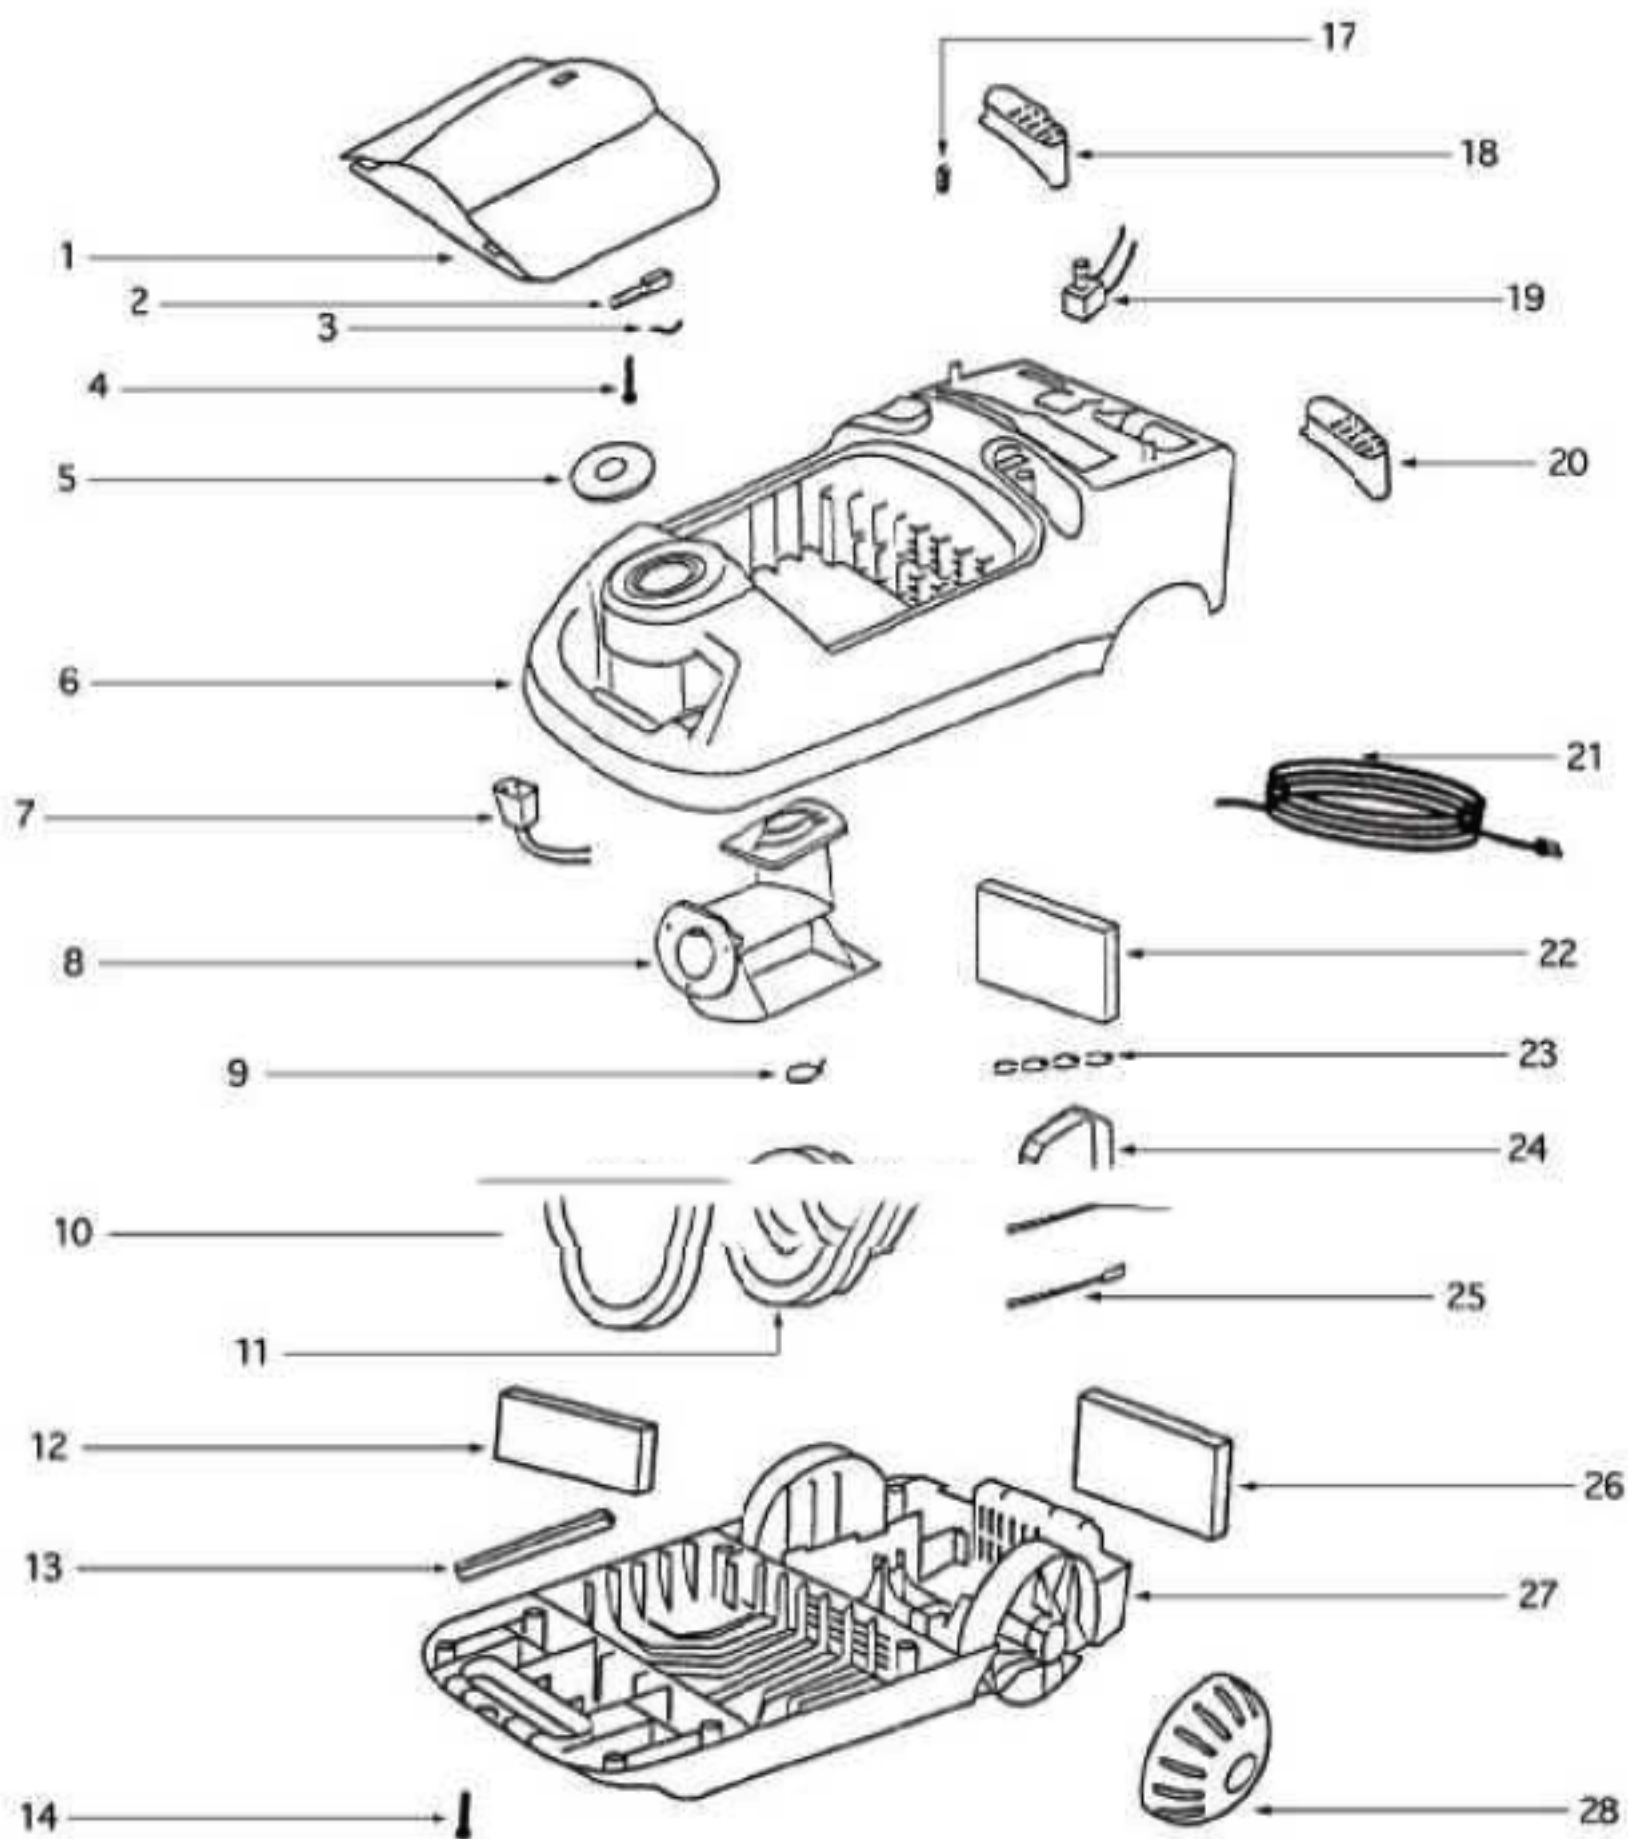

CANISTER - 6873A

Ref #	Part	Description	Comments	Qty
1	54635-17	BAG COVER & GRAPHICS - PK		
2	37761A-1	BAG INDICATOR ASSEMBLY		
3	56750-1	CLIP - BAG INDICATOR		
4	53238-1	SCREW PACKAGE		
5	27380B-119N	SEAL - SWIVEL HOSE		
6	60869-11	UPPER SHELL ASSY - PACKAG		
8	14905A-119N	PLATE - HOSE		
9	46713-5	TIE - CABLE		
10	28032	GASKET - MOTOR MOUNTING		
11	60261-8	MOTOR ASSEMBLY - PACKAGED		
12	37710-1	FILTER - EXHAUST		
13	56326-1	TUBE - WIRE		
14	53197-1	SCREW PACKAGE		
15	37403-1	CASTER		
17	55794	SPRING		
18	27363-119NSV	BUTTON		
19	36341-2	SWITCH - PUSH	Switch nut not illustrated, 55446	
20	27363-119NSV	BUTTON		
21	35771-20	SUPPLY CORD ASSEMBLY		
22	37657	FILTER - MOTOR		
23	60192-1	WIRE SPLICE 5 - PKG OF 5		
24	55463	GASKET - MOTOR STACK		
25	59717	THERMOSTAT & TERMINAL ASS	Wire & terminal assy, 57691-1, 57691-2, 57691-3 not illustrated.	
26	37966	SOUND FOAM		
27	61117-1	LOWER SHELL ASSEMBLY - PK	Includes items 15, 16 & 28	
28	27366-1	WHEEL - REAR		
4	27366-1	WHEEL - REAR		
29	53238-8	SCREW PACKAGE	pkg of 10	
7	26730-8	CONNECTOR & WIRE ASSEMBLY		
16	56376	WASHER		
	14656-22	CORD REEL ASSEMBLY	Not illustrated	

NOT ILLUSTRATED
25986-5 CORD CHANNEL

- 9. 60791-2 HOSE ASSY COMPLETE
- 38346-2 SWITCH & CONNECTOR ASSY
- 60852-1 HANDLE ASSY-2 WIRE
- 38914-308N BLEEDER
- 38358-2 CORD ASSY
- 38368-1 PLUG CLIP
- 54655-2 HOSE CONNECTOR ASSY
- 38357-1 CONNECTOR RING