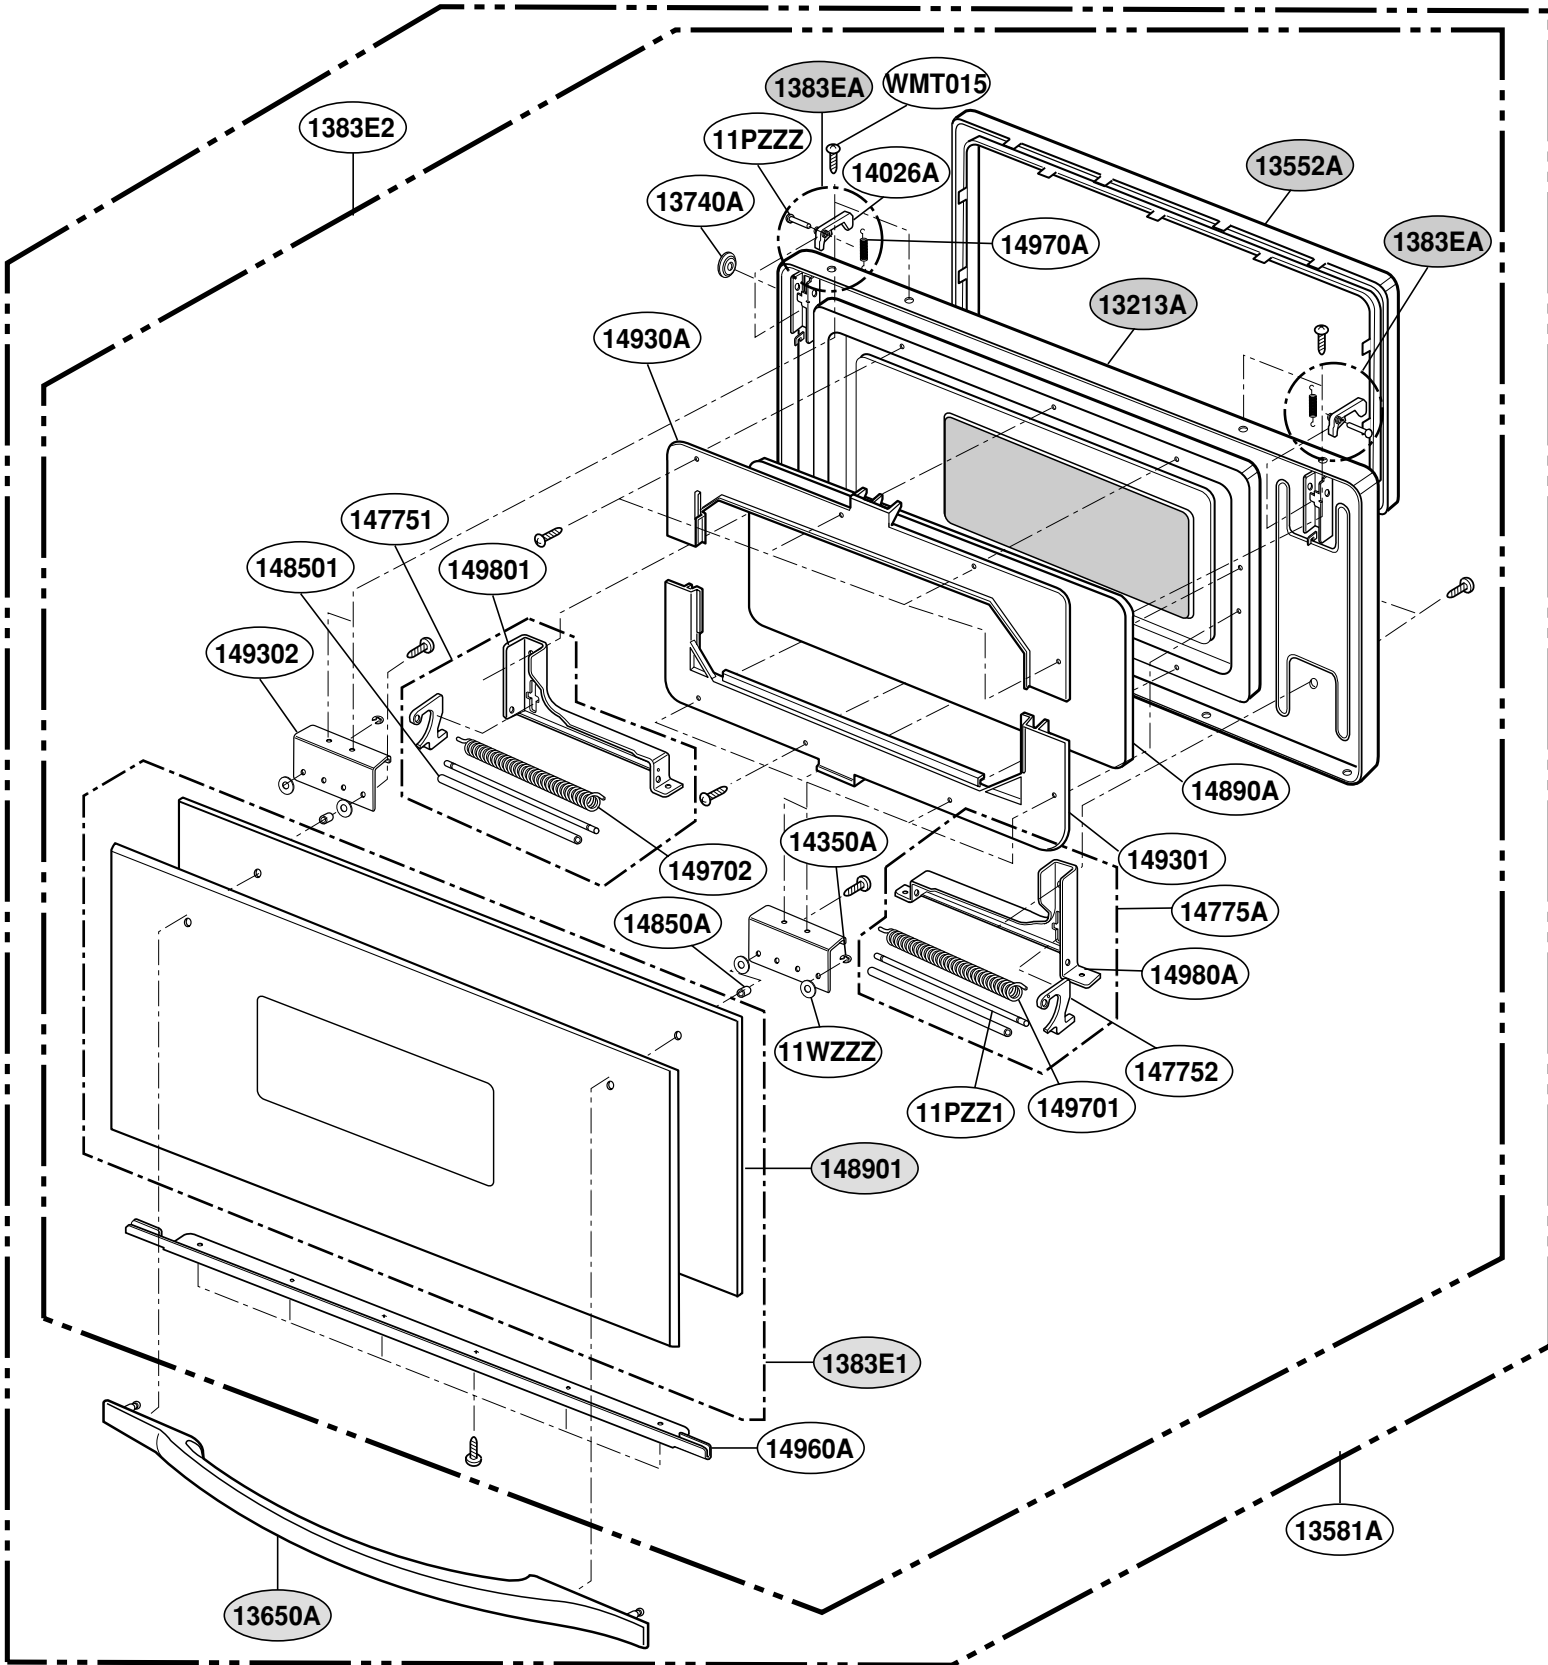

----- Manual continues below -----

EXPLODED VIEW

DOOR PARTS

(SCB2000CWW, SCB2000CBB, SCB2000CAA, SCB2000CCC, SCB2001CSS)

CONTROLLER PARTS

(SCB2000CWW, SCB2000CBB, SCB2000CAA, SCB2000CCC)

OVEN CAVITY PARTS

(SCB2000CWW, SCB2000CBB, SCB2000CAA,
SCB2000CCC, SCB2001CSS, ZSC2000CWW, ZSC2000CBB, ZSC2001CSS)

LATCH BOARD PARTS

(SCB2000CWW, SCB2000CBB, SCB2000CAA,
SCB2000CCC, SCB2001CSS, ZSC2000CWW, ZSC2000CBB, ZSC2001CSS)

• LEFT

• RIGHT

INTERIOR PARTS (I)

(SCB2000CWW, SCB2000CBB, SCB2000CAA,
SCB2000CCC, SCB2001CSS, ZSC2000CWW, ZSC2000CBB, ZSC2001CSS)

INTERIOR PARTS (II)

(SCB2000CWW, SCB2000CBB, SCB2000CAA,
SCB2000CCC, SCB2001CSS, ZSC2000CWW, ZSC2000CBB, ZSC2001CSS)