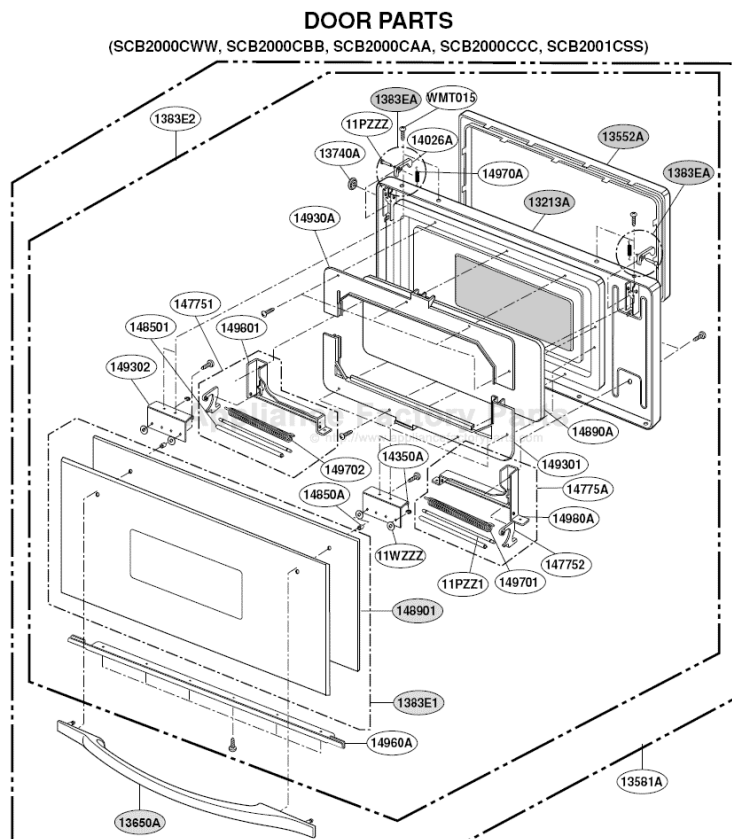

[Find Your LG Microwave Parts - Select From 955 Models](#)

----- Manual continues below -----