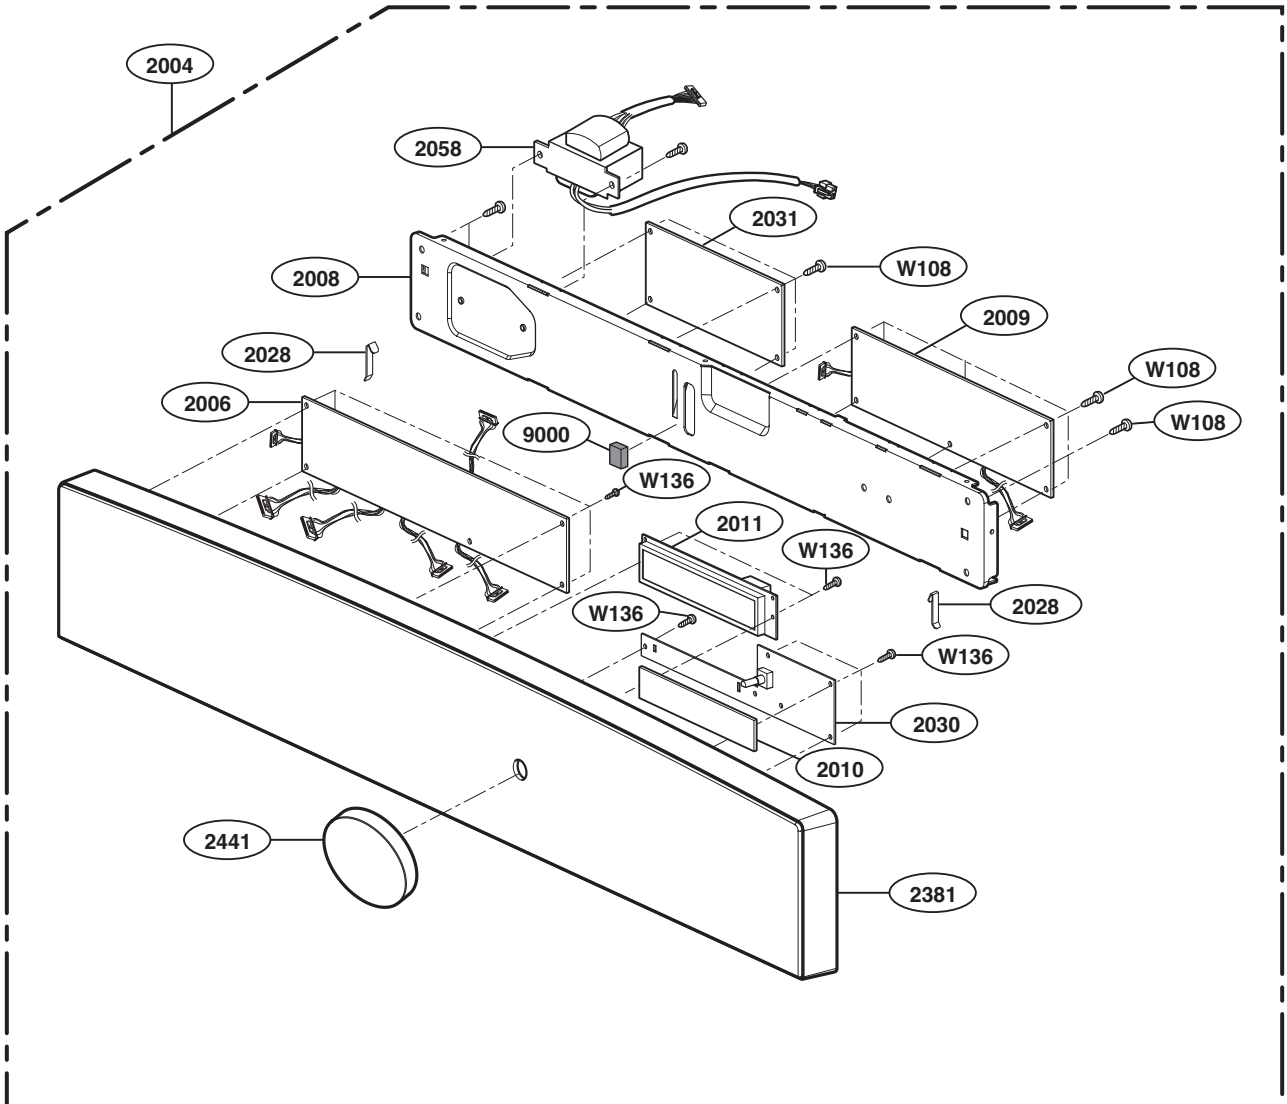

----- Manual continues below -----

EXPLODED VIEW

DOOR PARTS

MODEL: ZSC1000KBB
ZSC1001KSS

DOOR JIG

9382

HARDWARE BAG

P/NO: 3828W5S6165

CONTROLLER PARTS

MODEL: ZSC1000KBB
ZSC1001KSS

OVEN CAVITY PARTS

MODEL: ZSC1000KBB
ZSC1001KSS

INTERIOR PARTS

MODEL: ZSC1000KBB
ZSC1001KSS

- Use & Care — MFL1
- Cook Book — MAX1
- Installation Manual — MFL3
- Cooking Guide Label — MEZ1
- Mini Manual — MBM2