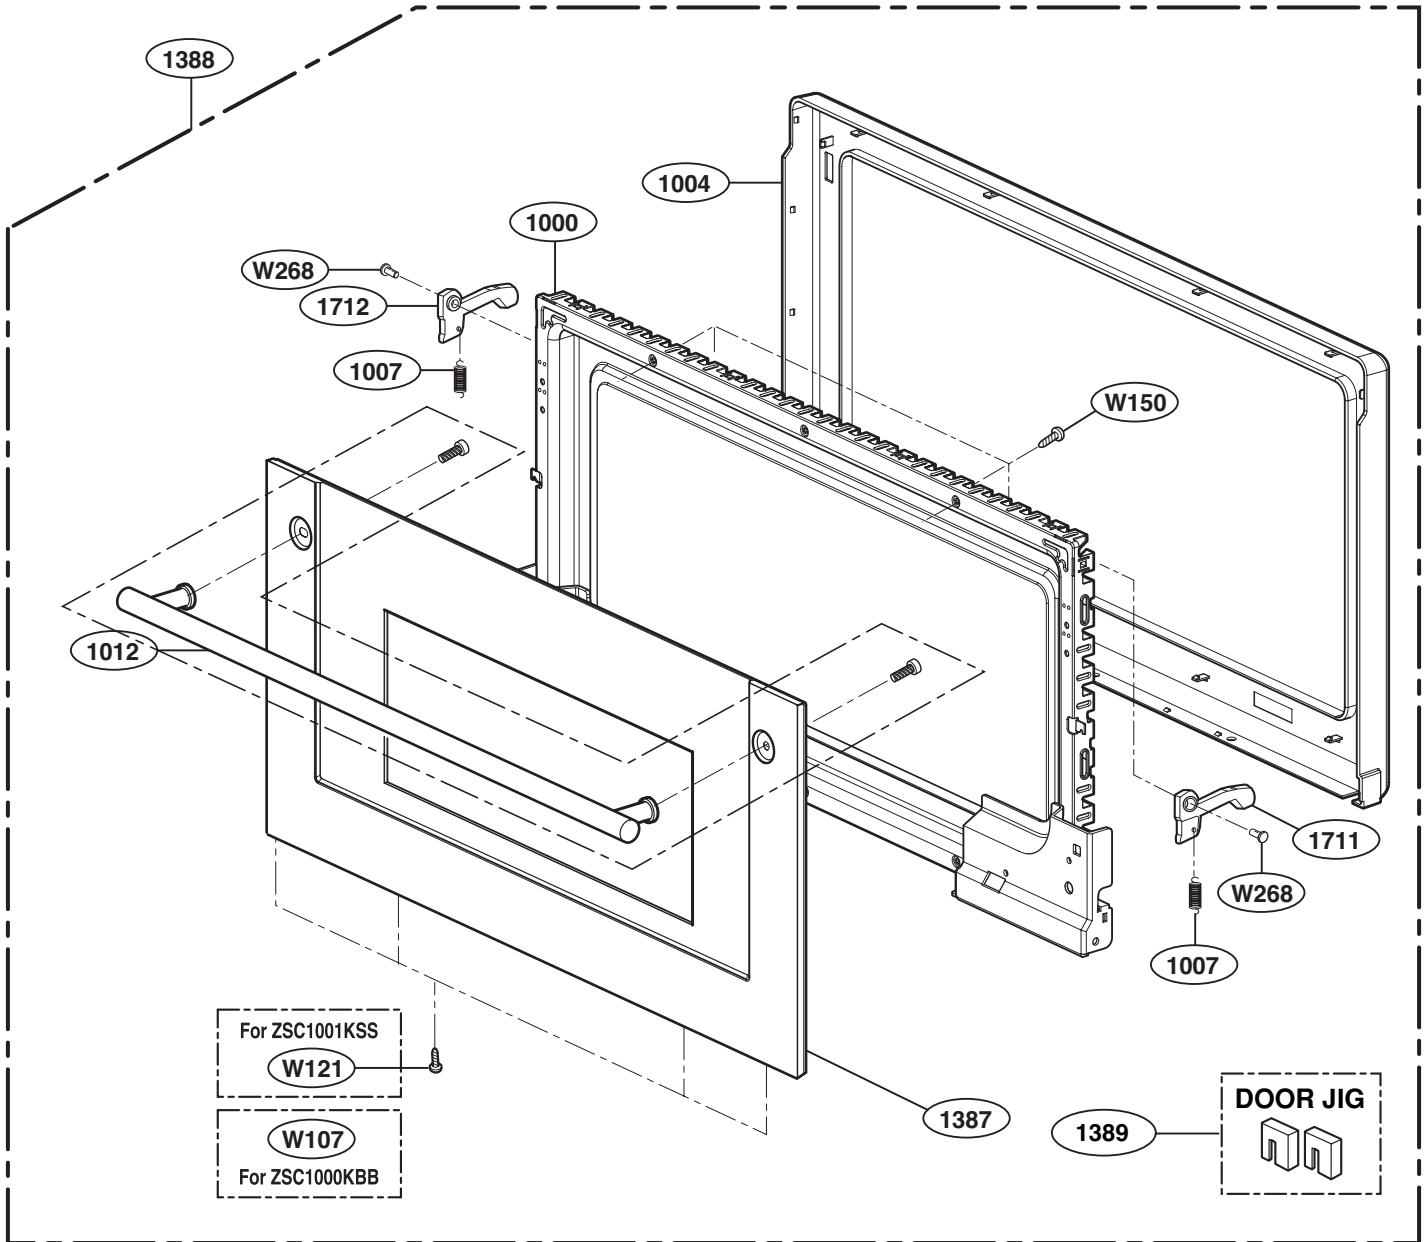

----- Manual continues below -----

EXPLODED VIEW

DOOR PARTS

MODEL: ZSC1000KBB
ZSC1001KSS

DOOR JIG

9382

HARDWARE BAG

P/NO: 3828W5S6165

CONTROLLER PARTS

MODEL: ZSC1000KBB
ZSC1001KSS

OVEN CAVITY PARTS

MODEL: ZSC1000KBB
ZSC1001KSS

INTERIOR PARTS

MODEL: ZSC1000KBB
ZSC1001KSS

- Use & Care — MFL1
- Cook Book — MAX1
- Installation Manual — MFL3
- Cooking Guide Label — MEZ1
- Mini Manual — MBM2