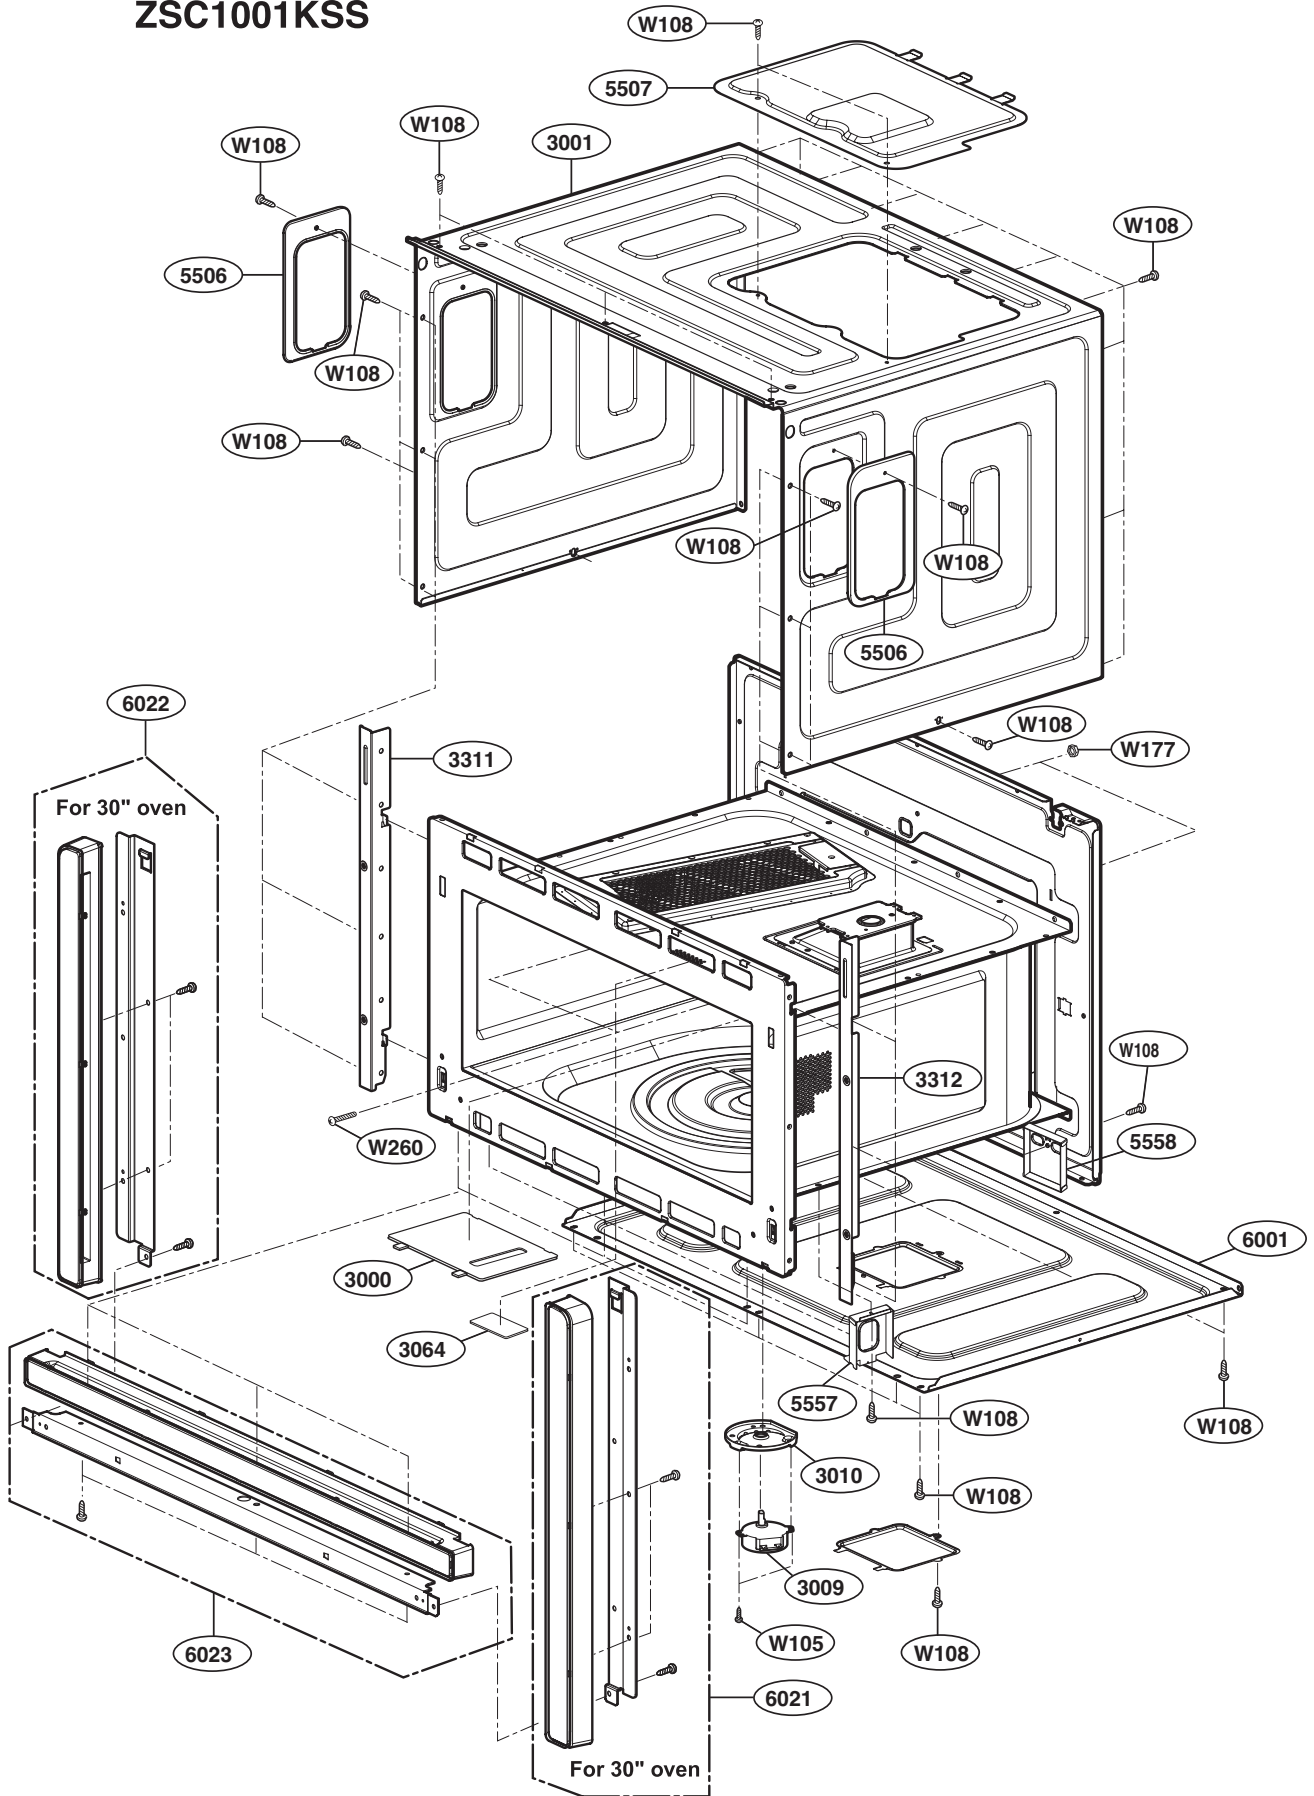

----- Manual continues below -----

EXPLODED VIEW

DOOR PARTS

MODEL: ZSC1000KBB
ZSC1001KSS

DOOR JIG

9382

HARDWARE BAG

P/NO: 3828W5S6165

CONTROLLER PARTS

MODEL: ZSC1000KBB
ZSC1001KSS

OVEN CAVITY PARTS

MODEL: ZSC1000KBB
ZSC1001KSS

INTERIOR PARTS

MODEL: ZSC1000KBB
ZSC1001KSS

- Use & Care — MFL1
- Cook Book — MAX1
- Installation Manual — MFL3
- Cooking Guide Label — MEZ1
- Mini Manual — MBM2