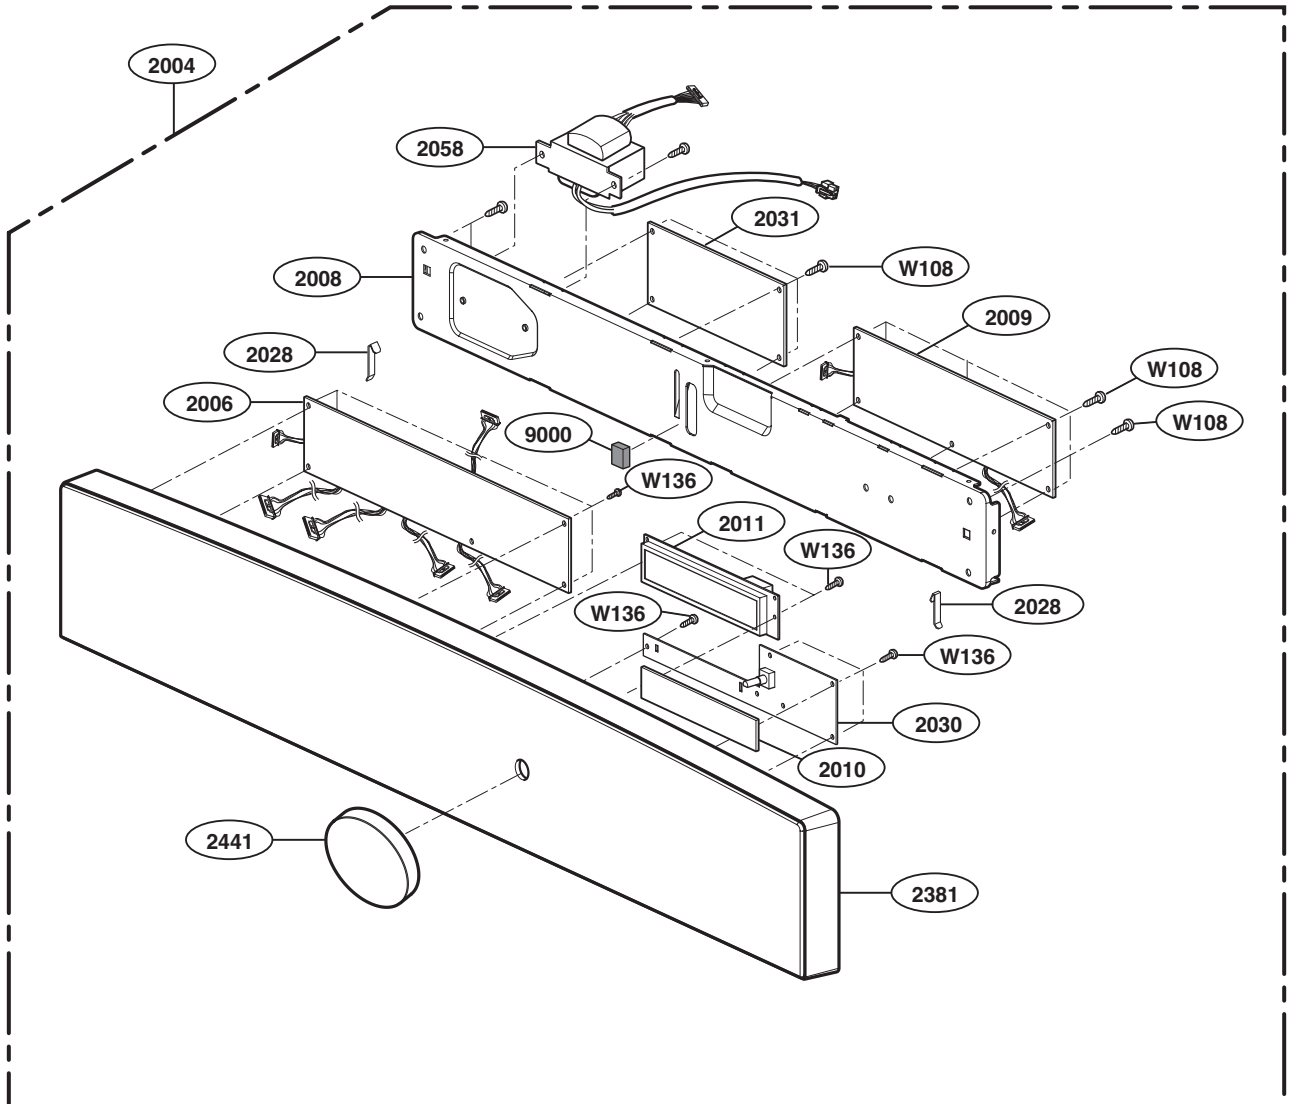

----- Manual continues below -----

EXPLODED VIEW

DOOR PARTS

MODEL: ZSC1000KBB
ZSC1001KSS

DOOR JIG

9382

HARDWARE BAG

P/NO: 3828W5S6165

CONTROLLER PARTS

MODEL: ZSC1000KBB
ZSC1001KSS

INTERIOR PARTS

MODEL: ZSC1000KBB
ZSC1001KSS

- Use & Care — MFL1
- Cook Book — MAX1
- Installation Manual — MFL3
- Cooking Guide Label — MEZ1
- Mini Manual — MBM2