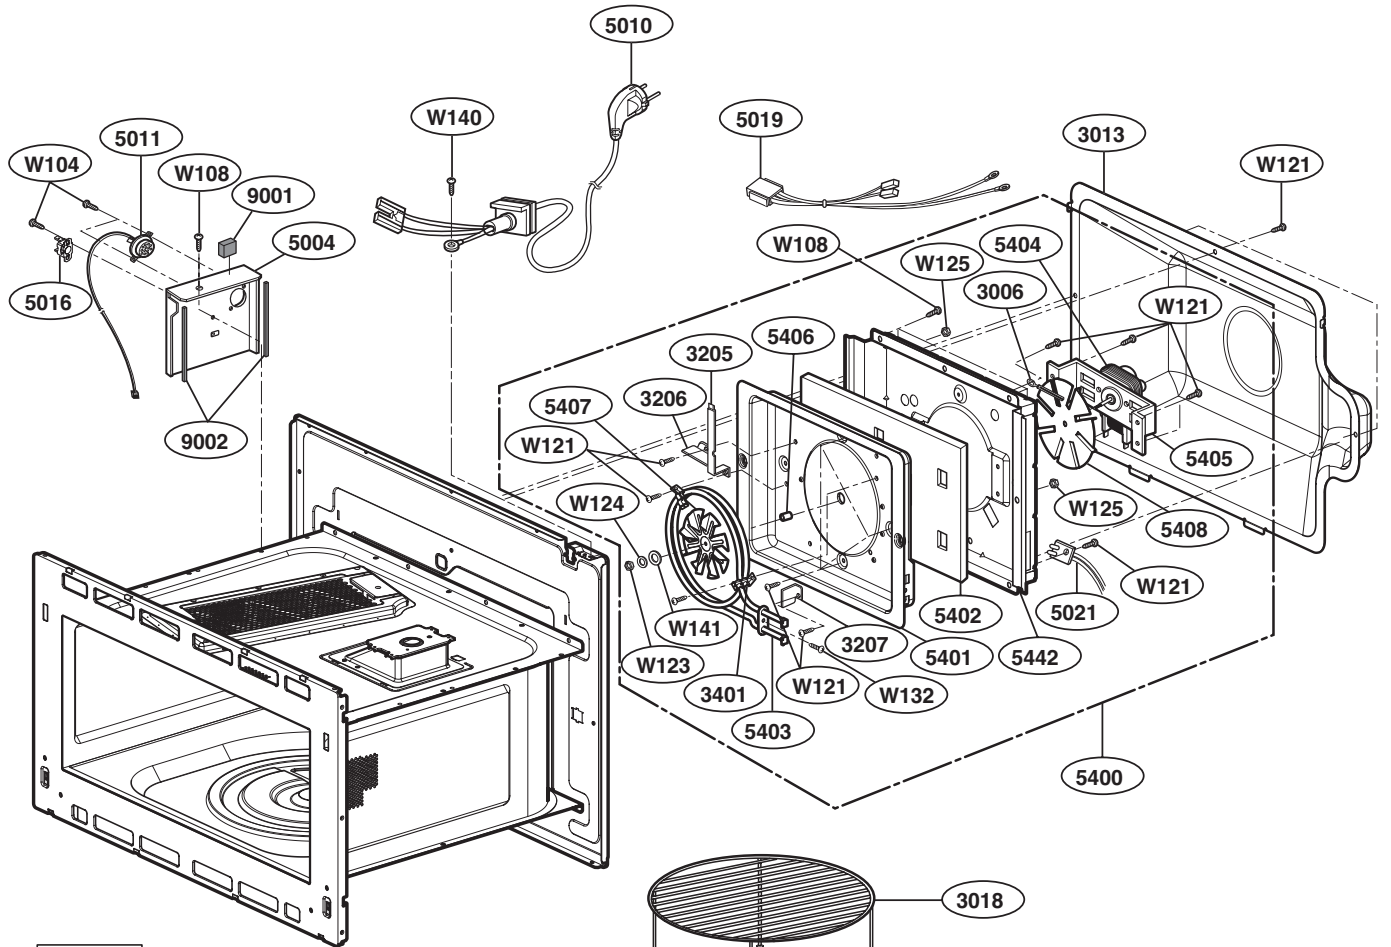

----- Manual continues below -----

EXPLODED VIEW

DOOR PARTS

MODEL: ZSC1000KBB
ZSC1001KSS

DOOR JIG

9382

HARDWARE BAG

P/NO: 3828W5S6165

CONTROLLER PARTS

MODEL: ZSC1000KBB
ZSC1001KSS

INTERIOR PARTS

MODEL: ZSC1000KBB
ZSC1001KSS

- Use & Care — MFL1
- Cook Book — MAX1
- Installation Manual — MFL3
- Cooking Guide Label — MEZ1
- Mini Manual — MBM2