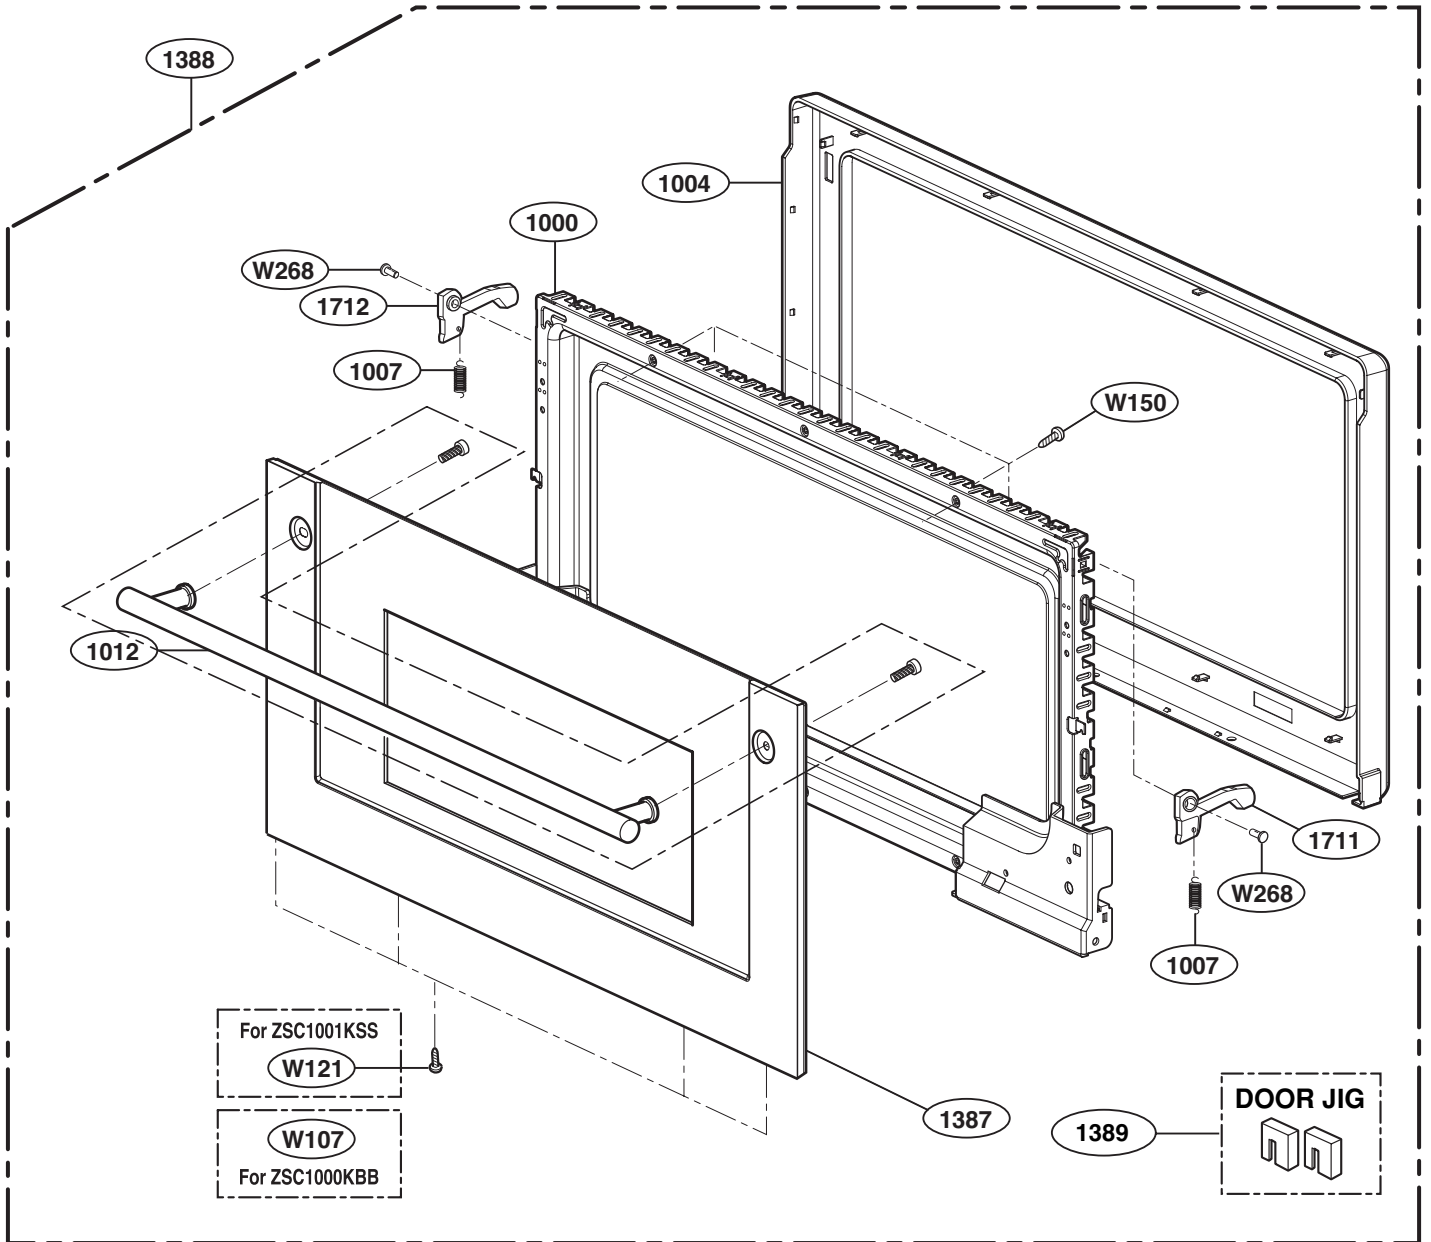

----- Manual continues below -----

EXPLODED VIEW

DOOR PARTS

MODEL: ZSC1000KBB
ZSC1001KSS

DOOR JIG

9382

HARDWARE BAG

P/NO: 3828W5S6165

CONTROLLER PARTS

MODEL: ZSC1000KBB
ZSC1001KSS

INTERIOR PARTS

MODEL: ZSC1000KBB
ZSC1001KSS

- Use & Care — MFL1
- Cook Book — MAX1
- Installation Manual — MFL3
- Cooking Guide Label — MEZ1
- Mini Manual — MBM2