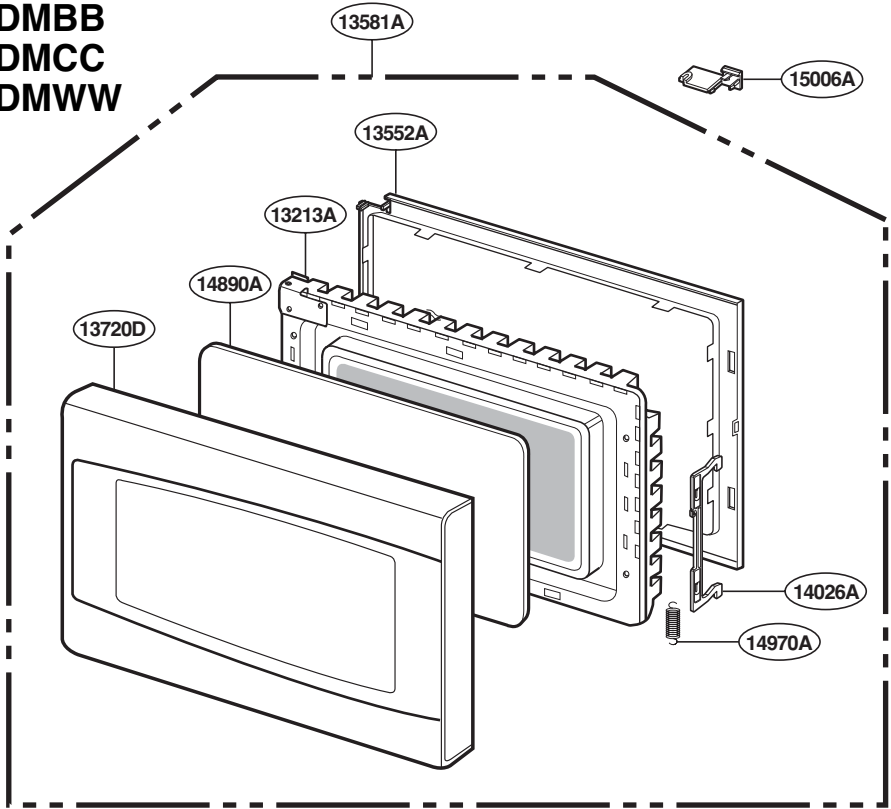

----- Manual continues below -----

EXPLODED VIEW

INTRODUCTION

MODEL : PEB1590DMBB
PEB1590DMCC
PEB1590DMWW
PEB1590SMSS

P/NO: MFL38213102

DOOR PARTS

FOR MODEL : PEB1590DMBB
PEB1590DMCC
PEB1590DMWW

FOR MODEL : PEB1590SMSS

CONTROL PANEL PARTS

FOR MODEL : PEB1590DMBB
PEB1590DMCC
PEB1590DMWW

FOR MODEL : PEB1590SMSS

OVEN CAVITY PARTS

LATCH BOARD PARTS

INTERIOR PARTS

BASE PLATE PARTS

SENSOR PARTS