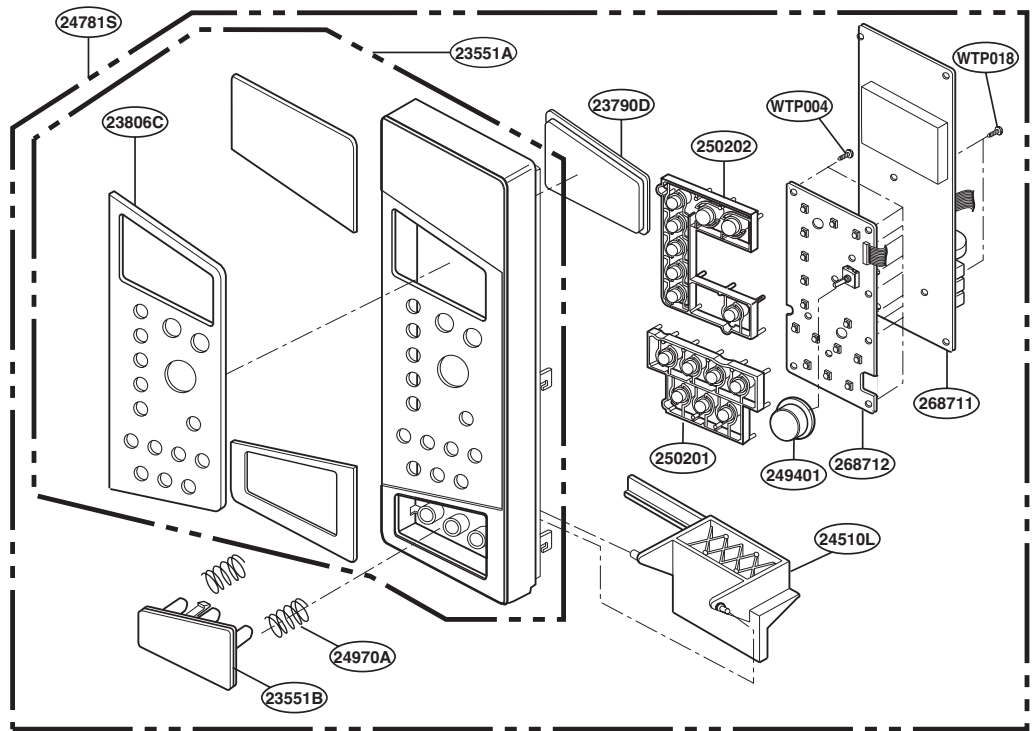

----- Manual continues below -----

EXPLODED VIEW

INTRODUCTION

MODEL : PEB1590DMBB
PEB1590DMCC
PEB1590DMWW
PEB1590SMSS

P/NO: MFL38213102

DOOR PARTS

FOR MODEL : PEB1590DMBB
PEB1590DMCC
PEB1590DMWW

FOR MODEL : PEB1590SMSS

CONTROL PANEL PARTS

FOR MODEL : PEB1590DMBB
PEB1590DMCC
PEB1590DMWW

FOR MODEL : PEB1590SMSS

OVEN CAVITY PARTS

LATCH BOARD PARTS

INTERIOR PARTS

BASE PLATE PARTS

SENSOR PARTS