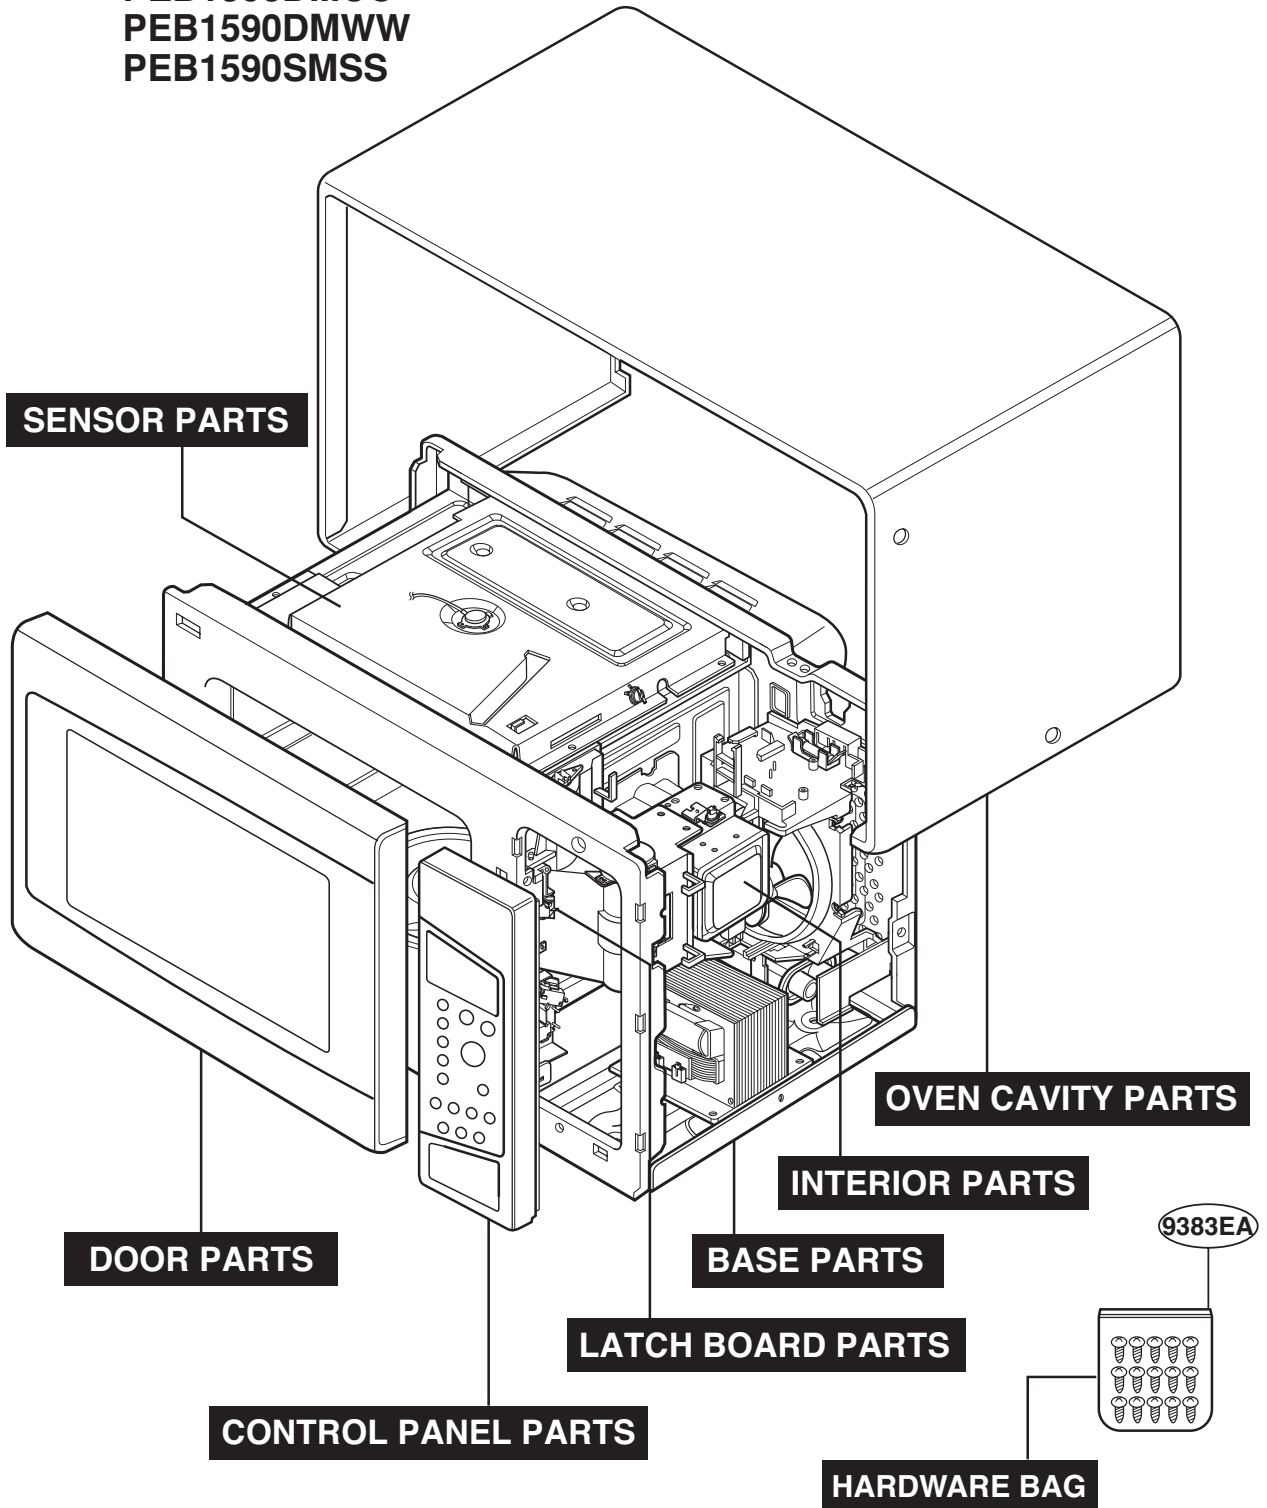

This Owner's Manual is provided and hosted by [Appliance Factory Parts](#).

GE PEB1590DMWW Owner's Manual

[Shop genuine replacement parts for GE
PEB1590DMWW](#)

[Find Your GE Microwave Parts - Select From 3055 Models](#)

----- Manual continues below -----

EXPLODED VIEW

INTRODUCTION

MODEL : PEB1590DMBB
PEB1590DMCC
PEB1590DMWW
PEB1590SMSS

P/NO: MFL38213102

DOOR PARTS

FOR MODEL : PEB1590DMBB
PEB1590DMCC
PEB1590DMWW

FOR MODEL : PEB1590SMSS

CONTROL PANEL PARTS

FOR MODEL : PEB1590DMBB
PEB1590DMCC
PEB1590DMWW

FOR MODEL : PEB1590SMSS

OVEN CAVITY PARTS

LATCH BOARD PARTS

INTERIOR PARTS

BASE PLATE PARTS

SENSOR PARTS