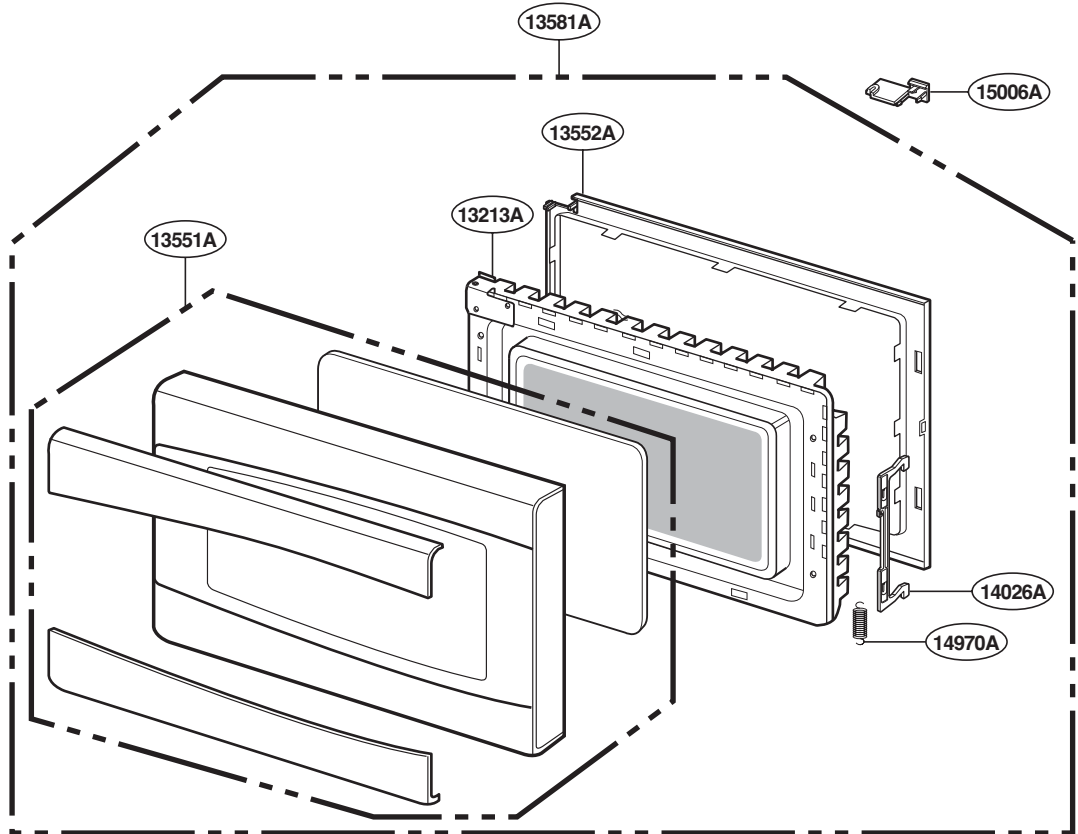

----- Manual continues below -----

EXPLODED VIEW

INTRODUCTION

MODEL : PEB1590DMBB
PEB1590DMCC
PEB1590DMWW
PEB1590SMSS

P/NO: MFL38213102

DOOR PARTS

FOR MODEL : PEB1590DMBB
PEB1590DMCC
PEB1590DMWW

FOR MODEL : PEB1590SMSS

CONTROL PANEL PARTS

FOR MODEL : PEB1590DMBB
PEB1590DMCC
PEB1590DMWW

FOR MODEL : PEB1590SMSS

OVEN CAVITY PARTS

LATCH BOARD PARTS

INTERIOR PARTS

BASE PLATE PARTS

SENSOR PARTS