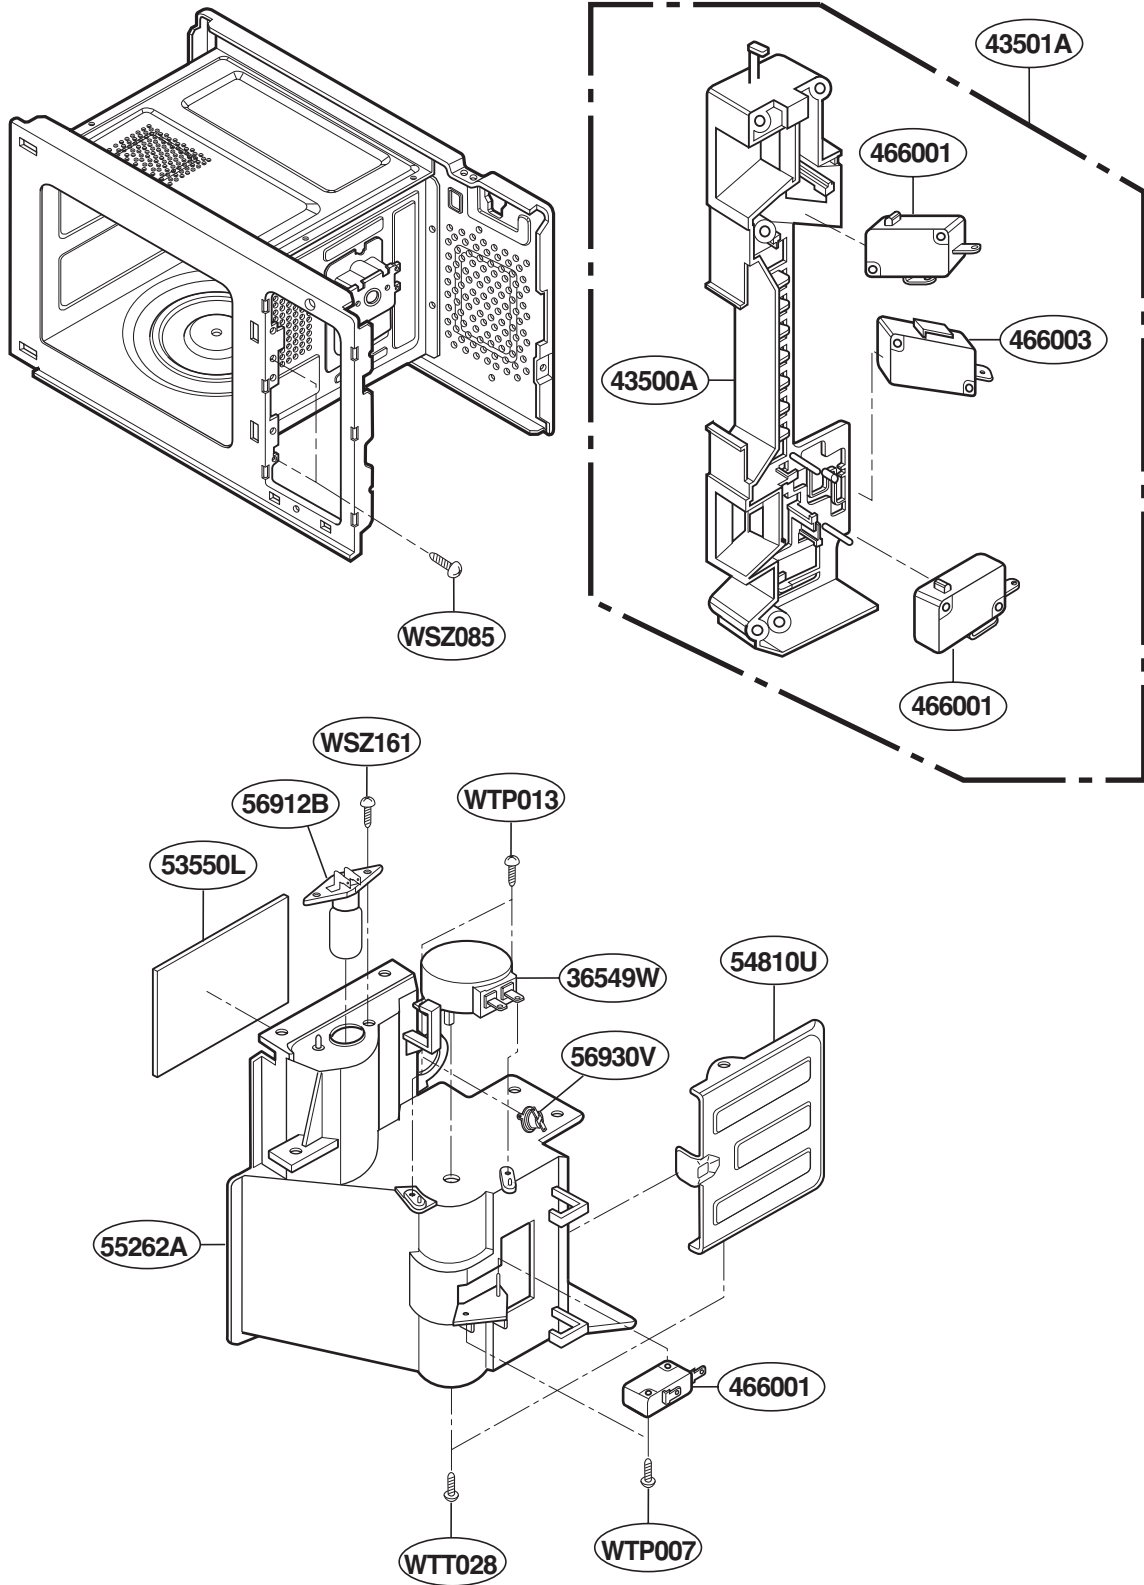

----- Manual continues below -----

EXPLODED VIEW

INTRODUCTION

MODEL : PEB1590DMBB
PEB1590DMCC
PEB1590DMWW
PEB1590SMSS

P/NO: MFL38213102

DOOR PARTS

FOR MODEL : PEB1590DMBB
PEB1590DMCC
PEB1590DMWW

FOR MODEL : PEB1590SMSS

CONTROL PANEL PARTS

FOR MODEL : PEB1590DMBB
PEB1590DMCC
PEB1590DMWW

FOR MODEL : PEB1590SMSS

OVEN CAVITY PARTS

LATCH BOARD PARTS

INTERIOR PARTS

BASE PLATE PARTS

SENSOR PARTS