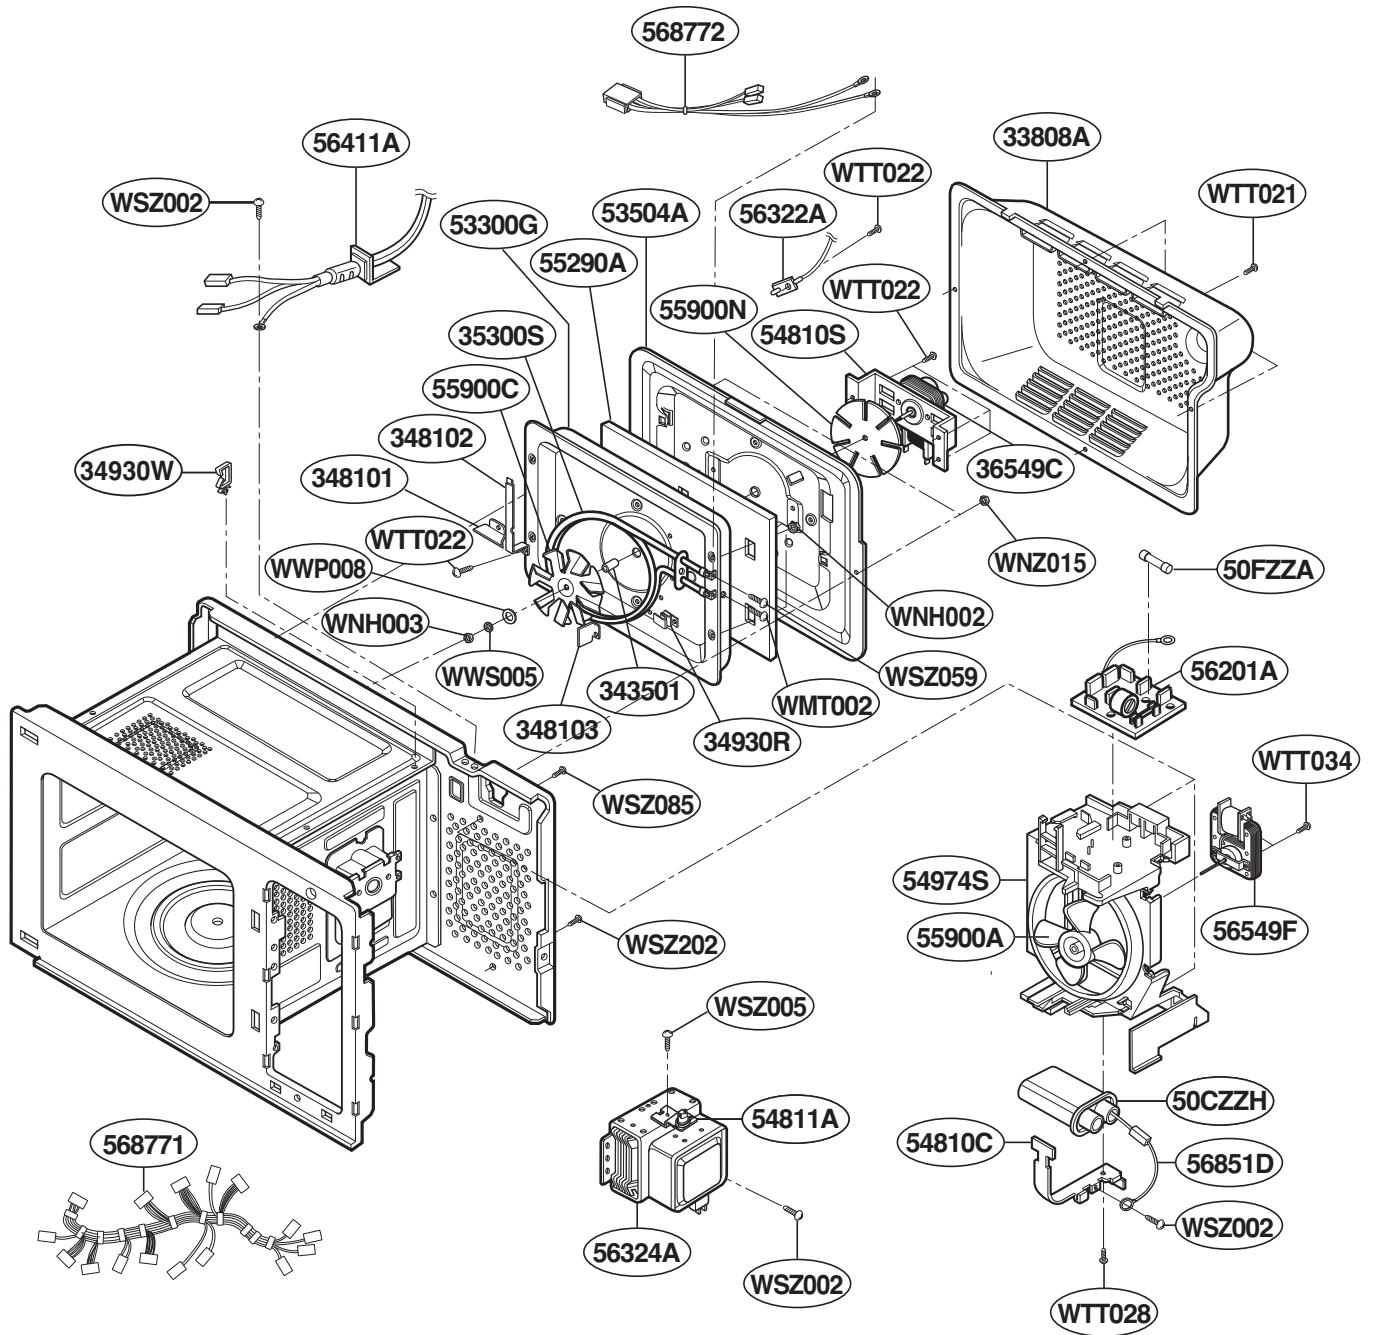

CONTROL PANEL PARTS

FOR MODEL : PEB1590DMBB
PEB1590DMCC
PEB1590DMWW

FOR MODEL : PEB1590SMSS

OVEN CAVITY PARTS

LATCH BOARD PARTS

INTERIOR PARTS

BASE PLATE PARTS

SENSOR PARTS