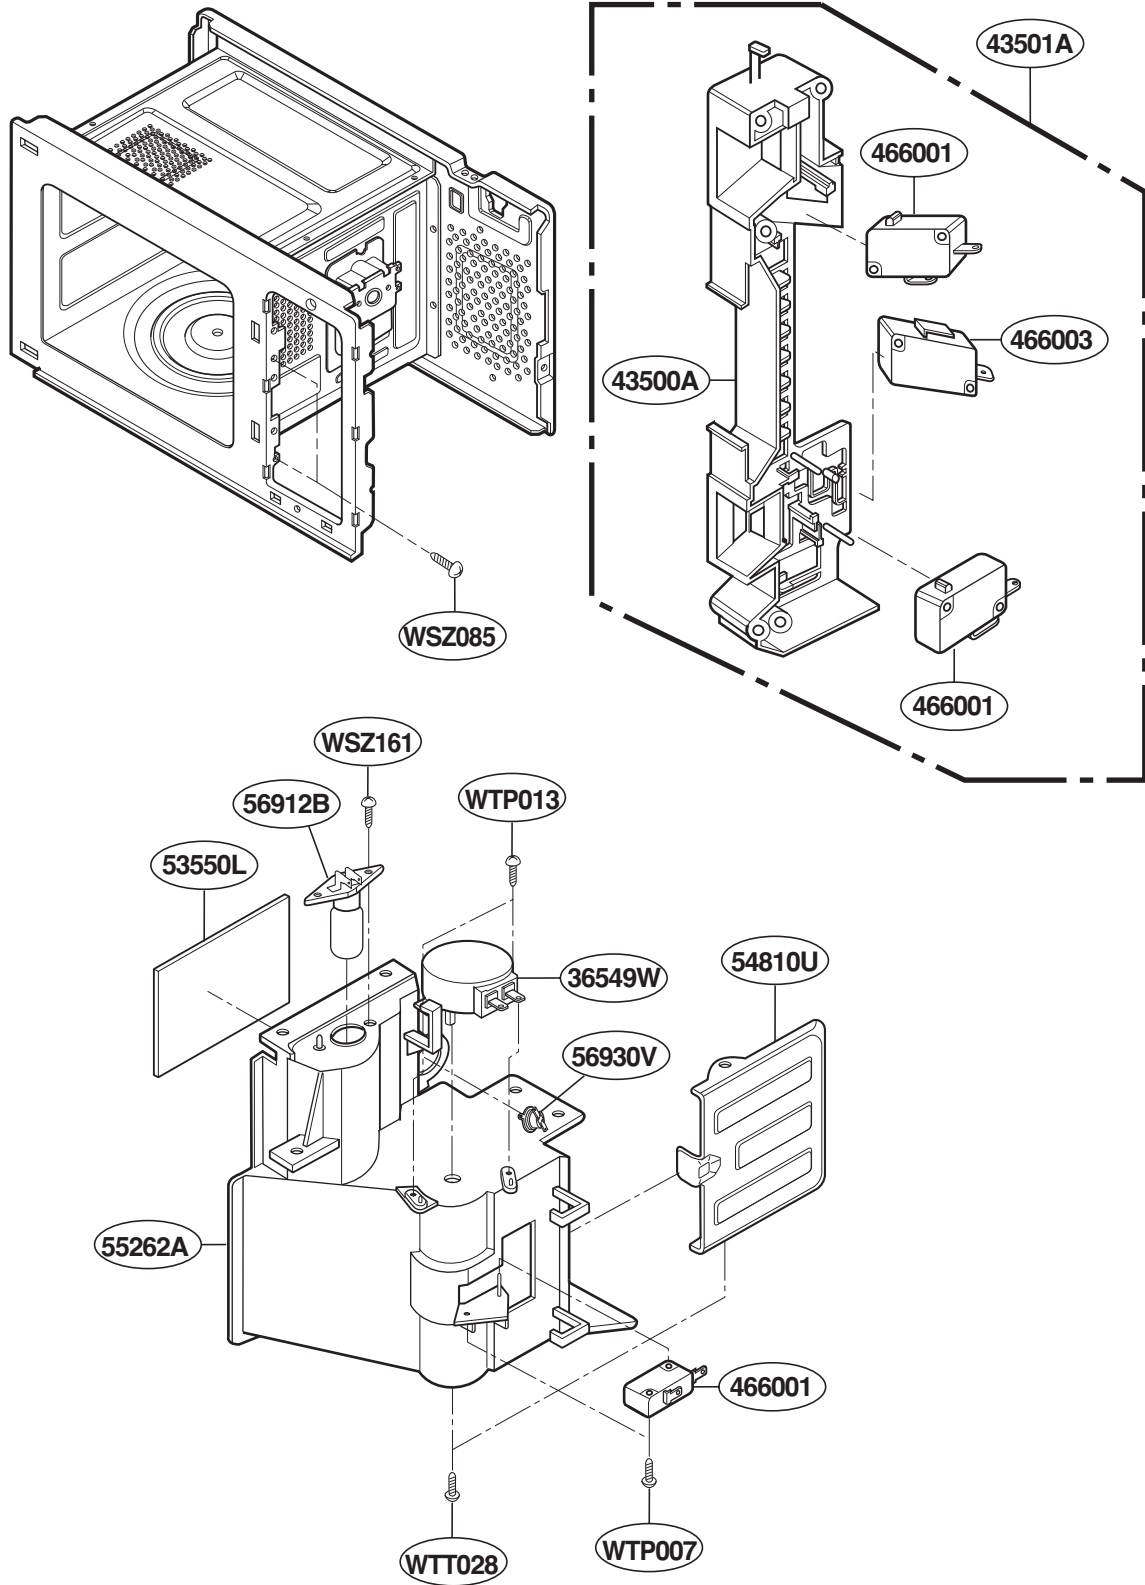

----- Manual continues below -----

EXPLODED VIEW

INTRODUCTION

MODEL : PEB1590DMBB
PEB1590DMCC
PEB1590DMWW
PEB1590SMSS

P/NO: MFL38213102

DOOR PARTS

FOR MODEL : PEB1590DMBB
PEB1590DMCC
PEB1590DMWW

FOR MODEL : PEB1590SMSS

CONTROL PANEL PARTS

FOR MODEL : PEB1590DMBB
PEB1590DMCC
PEB1590DMWW

FOR MODEL : PEB1590SMSS

OVEN CAVITY PARTS

LATCH BOARD PARTS

INTERIOR PARTS

BASE PLATE PARTS

SENSOR PARTS