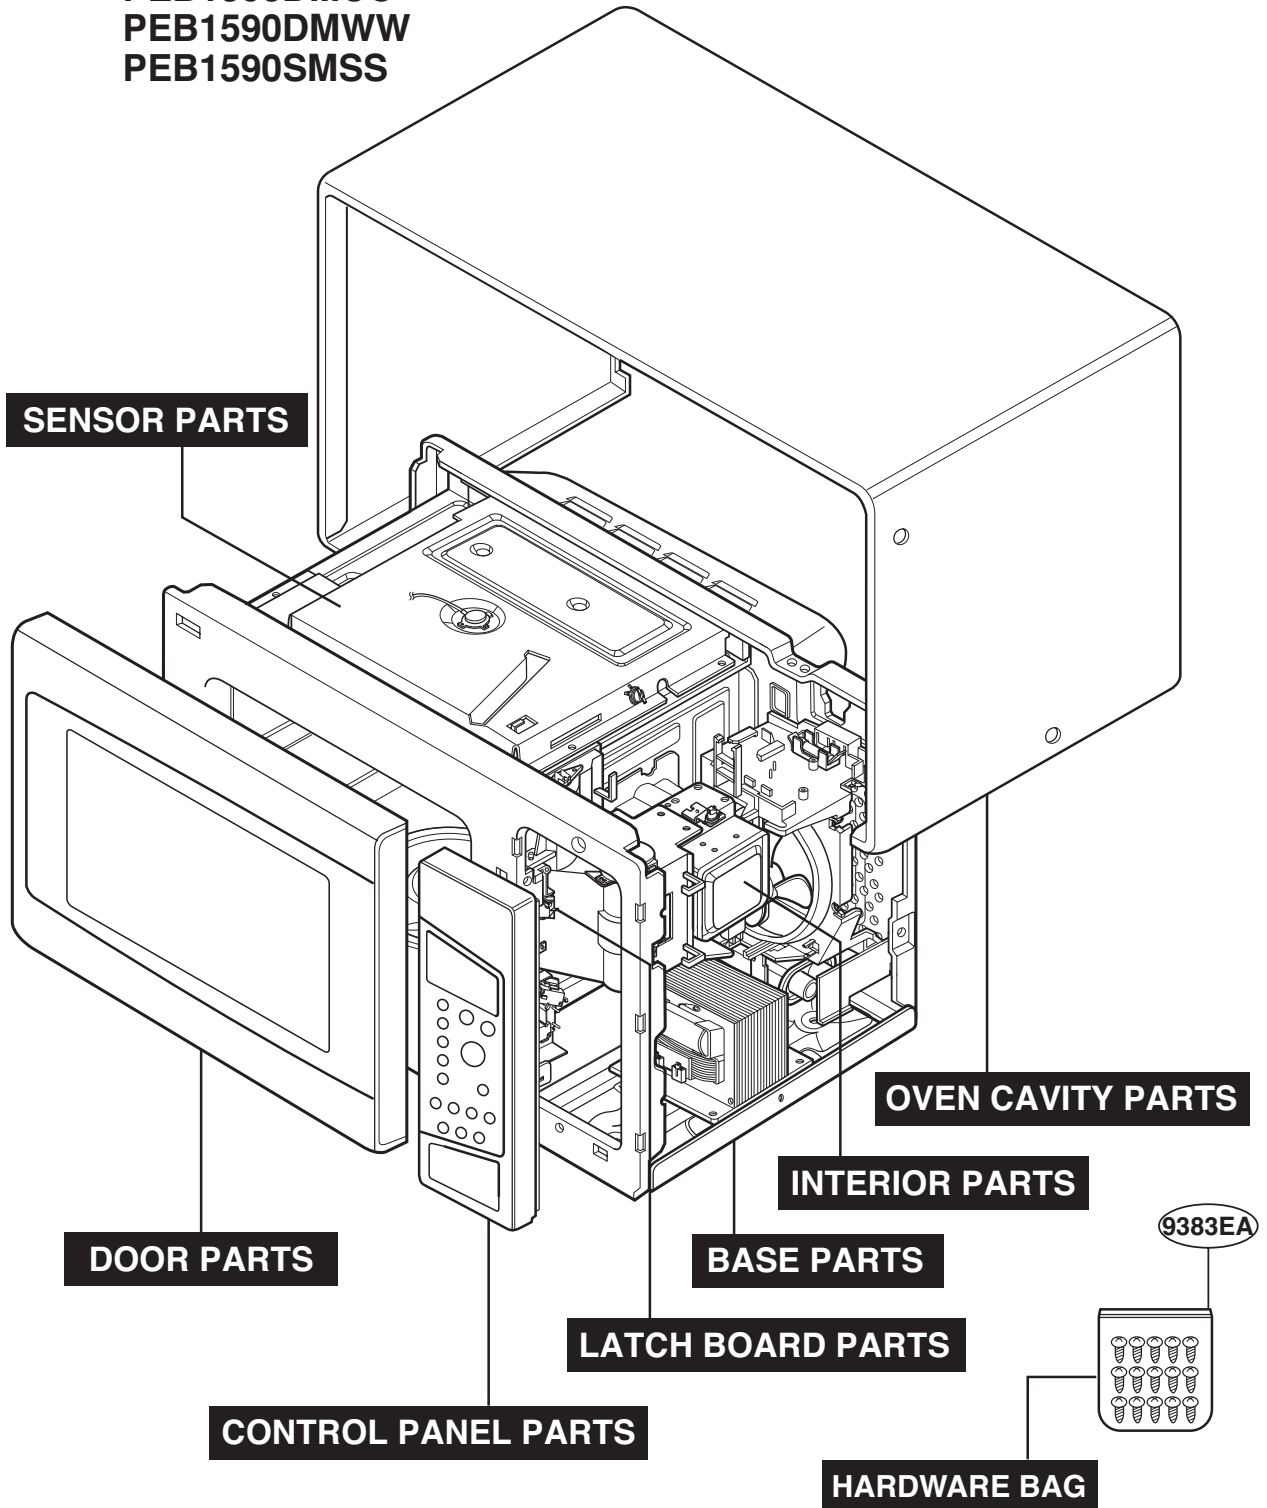

This Owner's Manual is provided and hosted by [Appliance Factory Parts](#).

GE PEB1590SMSS Owner's Manual

[Shop genuine replacement parts for GE PEB1590SMSS](#)

[Find Your GE Microwave Parts - Select From 3055 Models](#)

----- Manual continues below -----

EXPLODED VIEW

INTRODUCTION

MODEL : PEB1590DMBB
PEB1590DMCC
PEB1590DMWW
PEB1590SMSS

P/NO: MFL38213102

DOOR PARTS

FOR MODEL : PEB1590DMBB
PEB1590DMCC
PEB1590DMWW

FOR MODEL : PEB1590SMSS

CONTROL PANEL PARTS

FOR MODEL : PEB1590DMBB
PEB1590DMCC
PEB1590DMWW

FOR MODEL : PEB1590SMSS

OVEN CAVITY PARTS

LATCH BOARD PARTS

INTERIOR PARTS

BASE PLATE PARTS

SENSOR PARTS