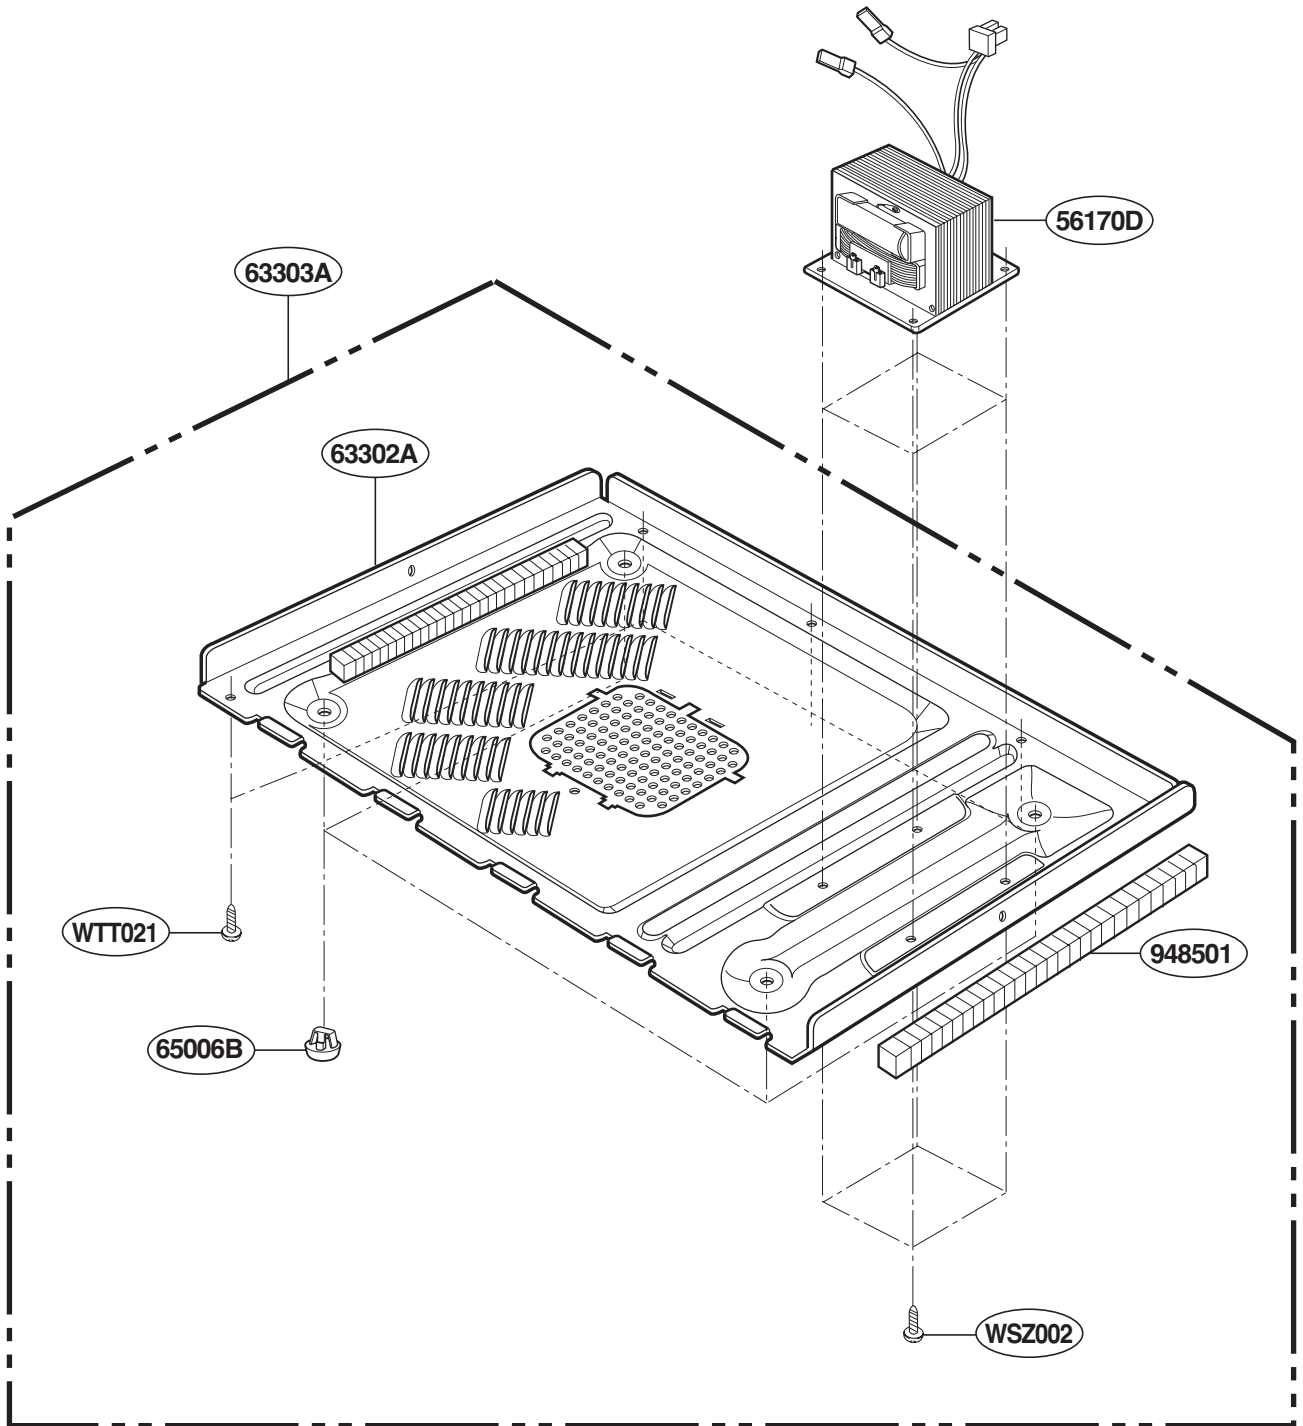

----- Manual continues below -----

EXPLODED VIEW

INTRODUCTION

MODEL : PEB1590DMBB
PEB1590DMCC
PEB1590DMWW
PEB1590SMSS

P/NO: MFL38213102

DOOR PARTS

FOR MODEL : PEB1590DMBB
PEB1590DMCC
PEB1590DMWW

FOR MODEL : PEB1590SMSS

CONTROL PANEL PARTS

FOR MODEL : PEB1590DMBB
PEB1590DMCC
PEB1590DMWW

FOR MODEL : PEB1590SMSS

OVEN CAVITY PARTS

LATCH BOARD PARTS

INTERIOR PARTS

BASE PLATE PARTS

SENSOR PARTS