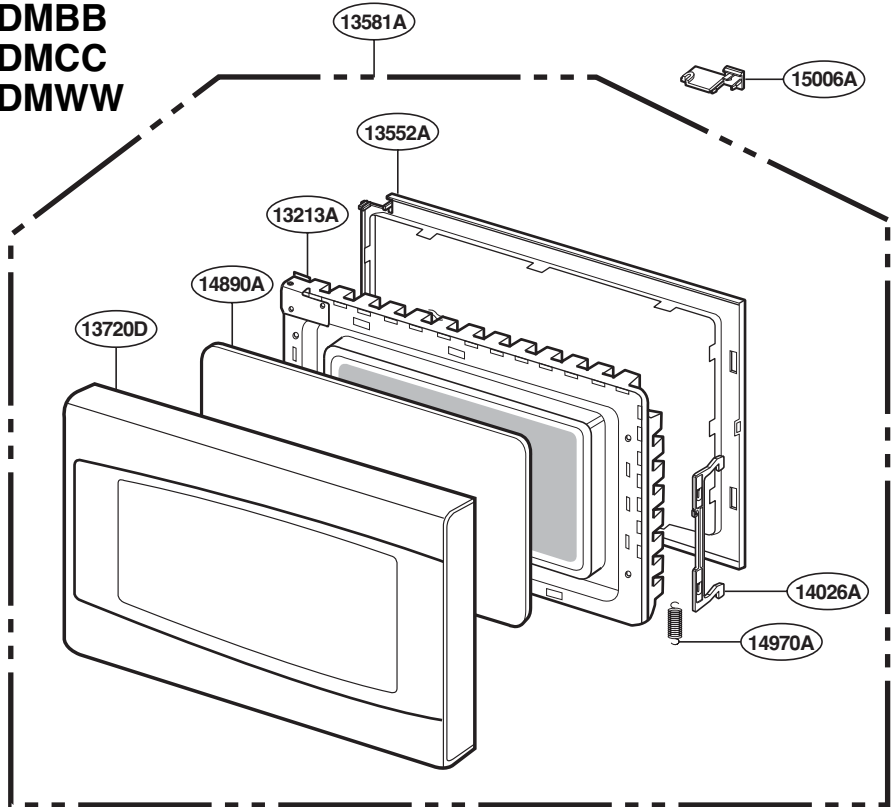

----- Manual continues below -----

EXPLODED VIEW

INTRODUCTION

MODEL : PEB1590DMBB
PEB1590DMCC
PEB1590DMWW
PEB1590SMSS

P/NO: MFL38213102

DOOR PARTS

FOR MODEL : PEB1590DMBB
PEB1590DMCC
PEB1590DMWW

FOR MODEL : PEB1590SMSS

CONTROL PANEL PARTS

FOR MODEL : PEB1590DMBB
PEB1590DMCC
PEB1590DMWW

FOR MODEL : PEB1590SMSS

OVEN CAVITY PARTS

LATCH BOARD PARTS

INTERIOR PARTS

BASE PLATE PARTS

SENSOR PARTS