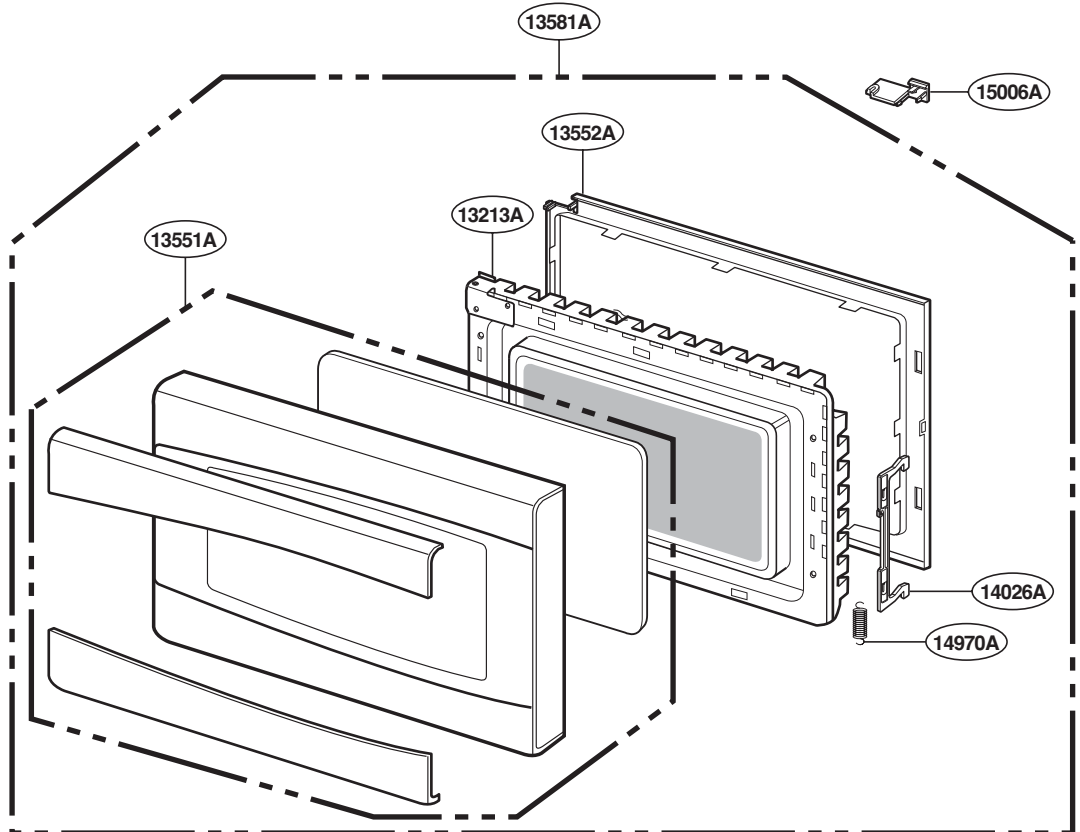

----- Manual continues below -----

EXPLODED VIEW

INTRODUCTION

MODEL : PEB1590DMBB
PEB1590DMCC
PEB1590DMWW
PEB1590SMSS

P/NO: MFL38213102

DOOR PARTS

FOR MODEL : PEB1590DMBB
PEB1590DMCC
PEB1590DMWW

FOR MODEL : PEB1590SMSS

CONTROL PANEL PARTS

FOR MODEL : PEB1590DMBB
PEB1590DMCC
PEB1590DMWW

FOR MODEL : PEB1590SMSS

OVEN CAVITY PARTS

LATCH BOARD PARTS

INTERIOR PARTS

BASE PLATE PARTS

SENSOR PARTS