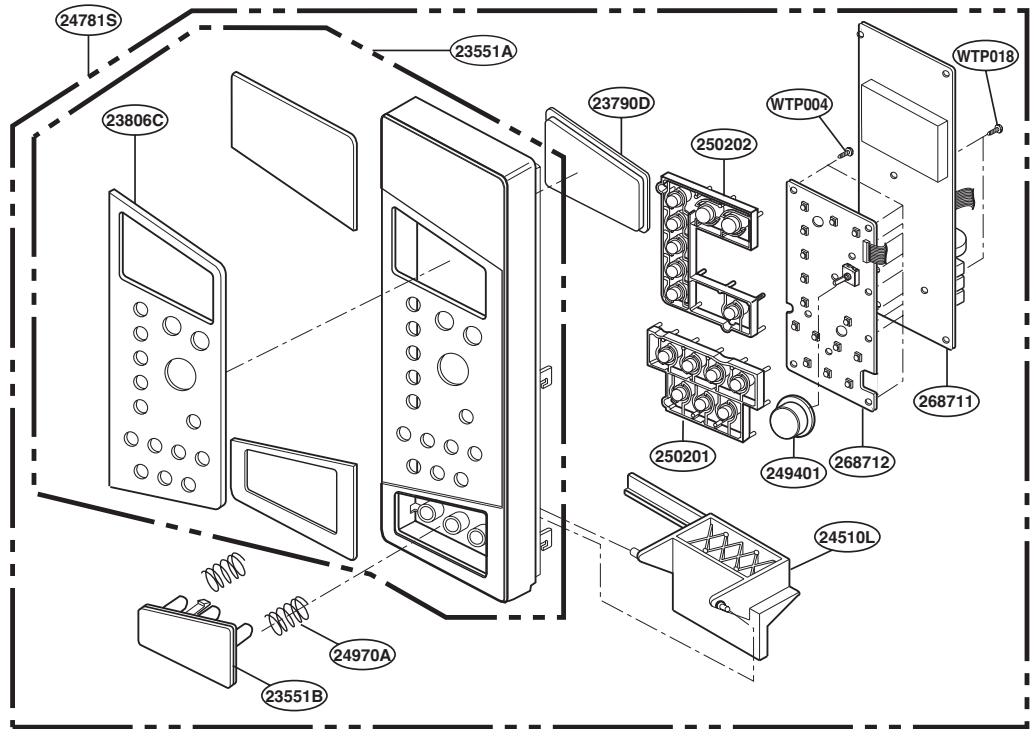

----- Manual continues below -----

EXPLODED VIEW

INTRODUCTION

MODEL : PEB1590DMBB
PEB1590DMCC
PEB1590DMWW
PEB1590SMSS

P/NO: MFL38213102

DOOR PARTS

FOR MODEL : PEB1590DMBB
PEB1590DMCC
PEB1590DMWW

FOR MODEL : PEB1590SMSS

CONTROL PANEL PARTS

FOR MODEL : PEB1590DMBB
PEB1590DMCC
PEB1590DMWW

FOR MODEL : PEB1590SMSS

OVEN CAVITY PARTS

LATCH BOARD PARTS

INTERIOR PARTS

BASE PLATE PARTS

SENSOR PARTS