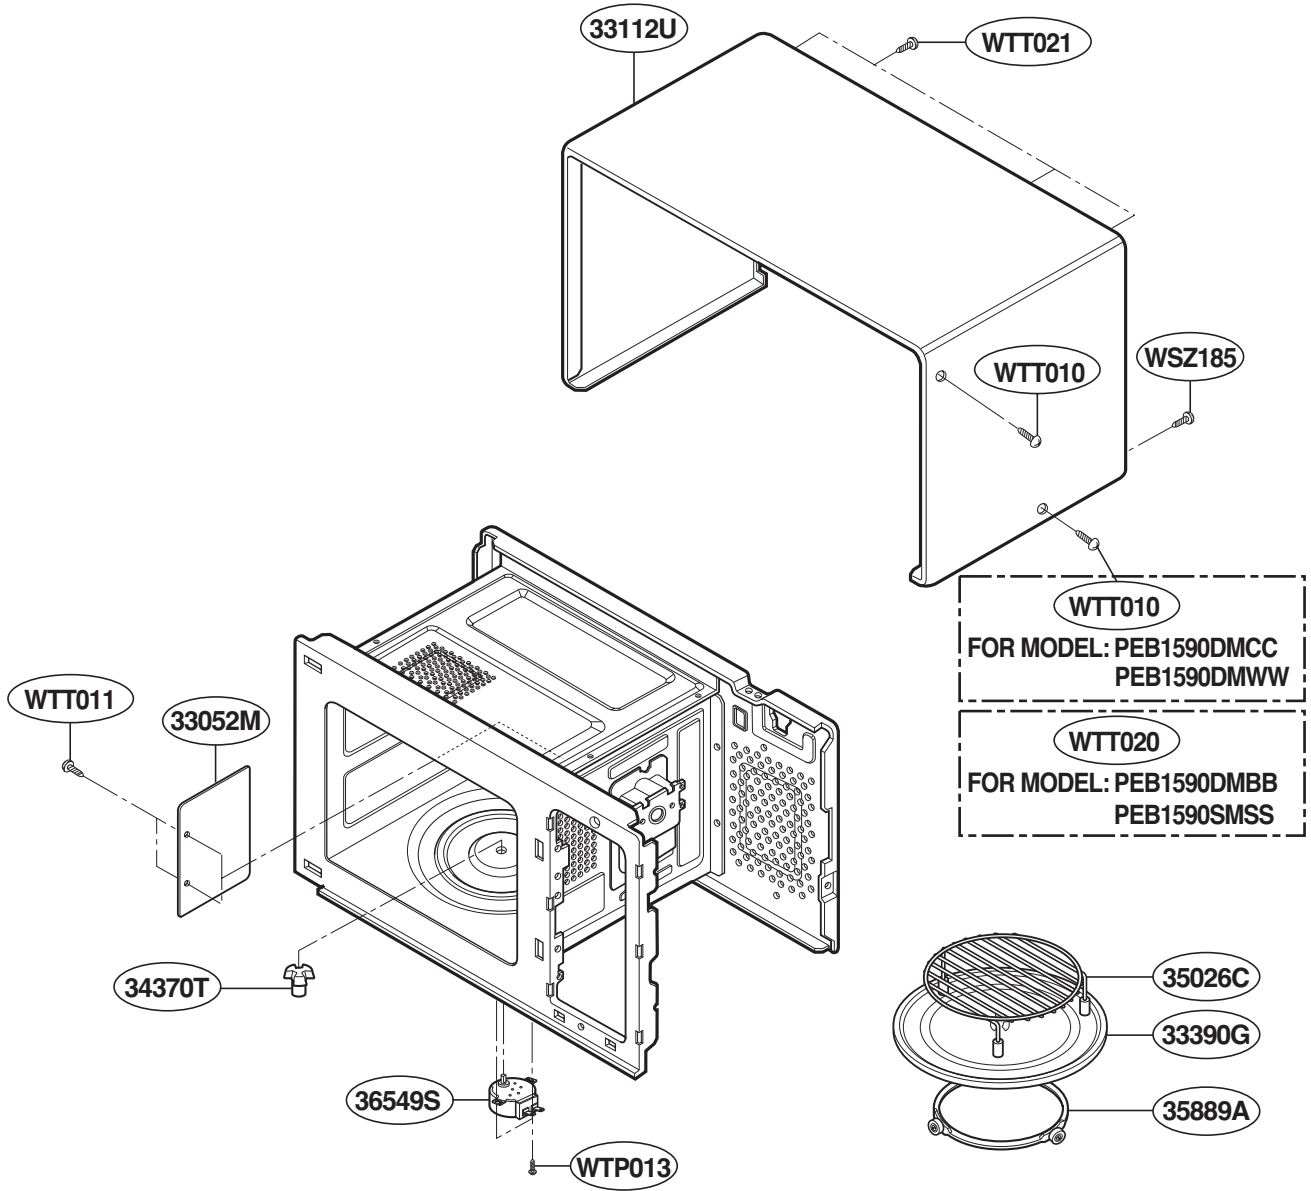

----- Manual continues below -----

EXPLODED VIEW

INTRODUCTION

MODEL : PEB1590DMBB
PEB1590DMCC
PEB1590DMWW
PEB1590SMSS

P/NO: MFL38213102

DOOR PARTS

FOR MODEL : PEB1590DMBB
PEB1590DMCC
PEB1590DMWW

FOR MODEL : PEB1590SMSS

CONTROL PANEL PARTS

FOR MODEL : PEB1590DMBB
PEB1590DMCC
PEB1590DMWW

FOR MODEL : PEB1590SMSS

OVEN CAVITY PARTS

LATCH BOARD PARTS

INTERIOR PARTS

BASE PLATE PARTS

SENSOR PARTS