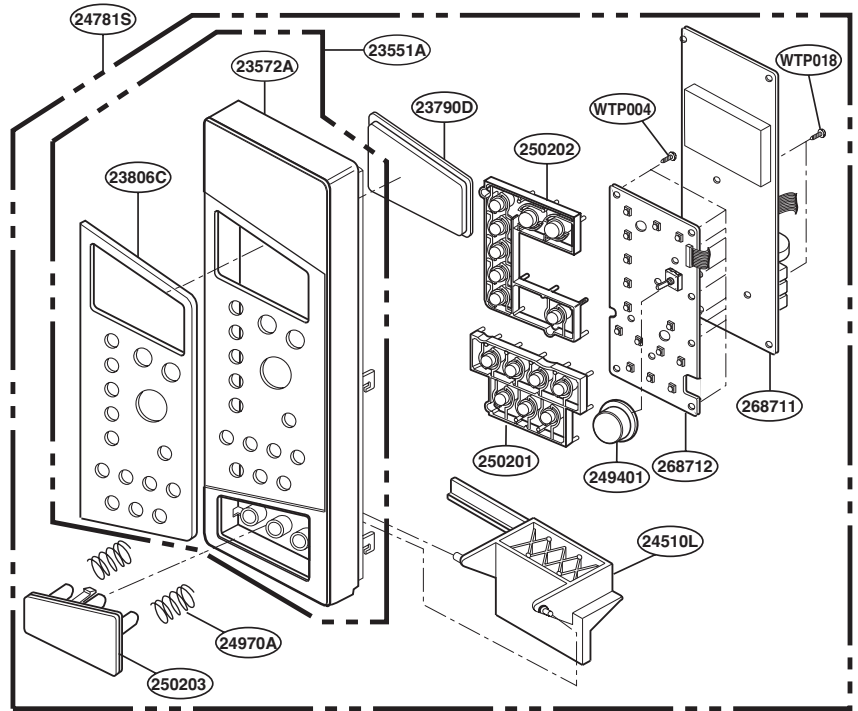

----- Manual continues below -----

EXPLODED VIEW

INTRODUCTION

MODEL : PEB1590DMBB
PEB1590DMCC
PEB1590DMWW
PEB1590SMSS

P/NO: MFL38213102

DOOR PARTS

FOR MODEL : PEB1590DMBB
PEB1590DMCC
PEB1590DMWW

FOR MODEL : PEB1590SMSS

CONTROL PANEL PARTS

FOR MODEL : PEB1590DMBB
PEB1590DMCC
PEB1590DMWW

FOR MODEL : PEB1590SMSS

OVEN CAVITY PARTS

LATCH BOARD PARTS

INTERIOR PARTS

BASE PLATE PARTS

SENSOR PARTS