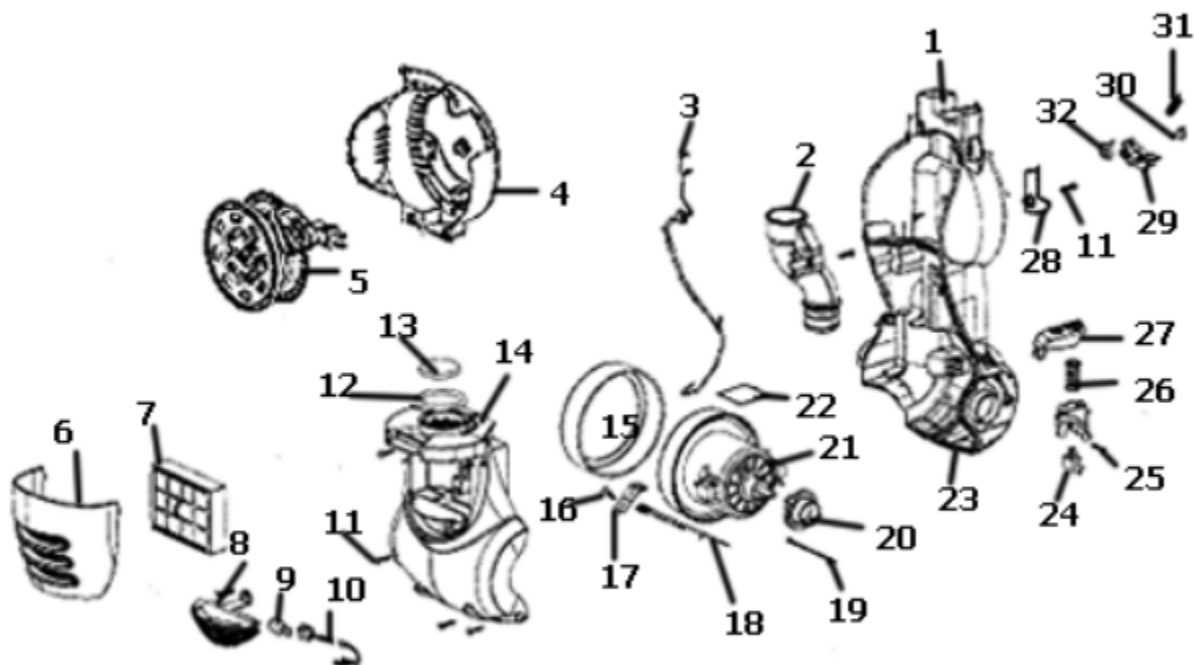

Main Body - 4239AZ

Main Body - 4239AZ

Ref #	Part	Description	Comments	Qty
1	81312-5	REAR HOUSING & GRAPHICS A		
2	81062-2	HOSE COUPLING ASSEMBLY		
3	81261A	JUMPER - WIRE ASSEMBLY		
4	80622A-119N	COVER - CORD REEL		
5	80613-4	CORD REEL ASSEMBLY		
6	81249-3	DOOR - EXHAUST FILTER ASS		
7	81250-3	FILTER ASSY-EUREKA HF-11 HEPA		
8	80627-313N	LENS		
9	57940-3	HEADLIGHT		
10	38828B-7	HEADLIGHT ASSEMBLY		
11	53238-27	SCREW PKG		
12	81482	GASKET		
13	80618	FOAM - PREMOTOR		
14	80629-450P	MOTOR COVER		
15	72476-141N	GASKET - MOTOR CAN		
16	61803-3	SCREW PKG		
17	72443	THERMOSTAT CLIP		
18	74719-1	THERMOSTAT & TERMINAL ASS		
19	46713-6	TIE - CABLE (PURCHASED)		
20	72650-316N	BUSHING - MOTOR		
21	62075-1	MOTOR ASSY.		
22	73526-1	SHIELD - MOTOR		
23	72522-4	GASKET - MOTOR COVER		
24	81142	SWITCH		
25	80621-119N	BRACKET - POWER SWITCH		
26	54943-4	SPRING PACKAGE		
27	80630-355N	PEDAL - POWER SWITCH		
28	80633-453N	COVER - SUPPLY CORD		
29	80614-316N	LEVER - CORD RELEASE		
30	60160	SCREW PKG 10 (55927 (NLA)		
31	54943-5	SPRING PACKAGE		
32	80915	TIGHTENING WHEEL ASSY		
	80628A-119N	HOSE HOOK