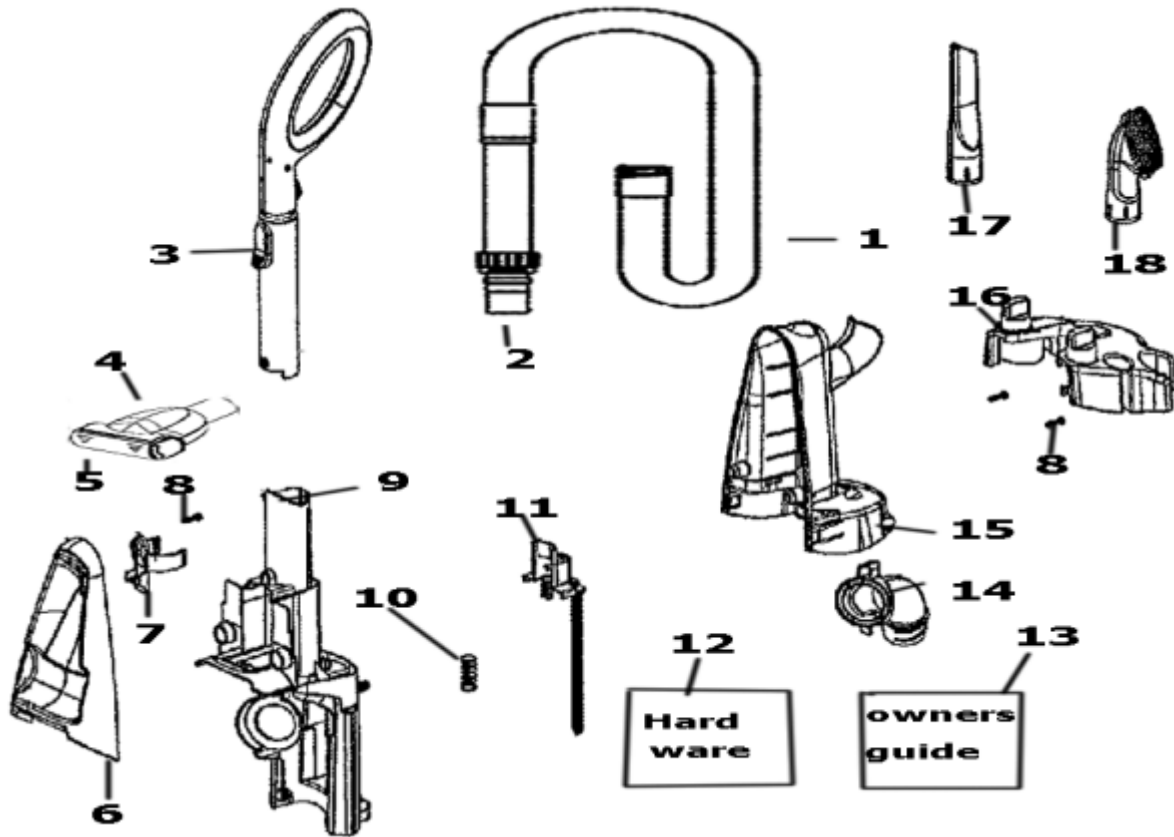

----- Manual continues below -----

Base & Hood - 4239AZ

Ref #	Part	Description	Comments	Qty
1	80682-333N	LEVER - HEIGHT ADJUSTMENT		
2	16073-5	HOOD ASSEMBLY - PACKAGED		
3	81248	BELT CAP ASSEMBLY		
4	80664A-119N	BASE		
5	73114	FELT BASE		
6	80669-119N	FURNITURE GUARD		
7	80681A-333N	ACTUATOR - HEIGHT		
8	54943	SPRING PKG-10		
9	81313A-355N	WHEEL - FRONT		
10	80704-1	AXLE - WHEEL CARRIAGE		
11	80683-119N	WHEEL CARRIAGE		
12	81258-1	BRISTLE INSERT ASSEMBLY		
13	78539	AXLE - REAR WHEEL		
14	80797-2	REAR WHEEL ASSEMBLY		
15	54432-2	PKG-RTNG RING10		
16	38063	GUARD - BELT (155512)		
17	54432-6	PACKAGE - RETAINING RING		
18	54943-2	SPRING PACKAGE		
19	81011-355N	HANDLE - RELEASE PEDAL		
20	78138	PIVOT - HANDLE RELEASE		
21	81247-2	BASE HOSE ADAPTOR ASSY		
22	63391-1	DISTURBULATOR ASSEMBLY -		
	61120C	BELT PKG ASSY-STYLE U EXT		

Dust Cup Assembly - 4239AZ

Dust Cup Assembly - 4239AZ

Ref #	Part	Description	Comments	Qty
1	81263-4	DUSTCUP COVER ASSEMBLY		
2	68931	FILTER PKG - EUREKA DCF21		
3	83845-2	FILTER BASKET & INNER TUB		
4	81264-4	DUSTCUP & DOOR ASSEMBLY		
	82598-333N	FILTER SHROUD		

Handle & Accessories - 4239AZ

Handle & Accessories - 4239AZ

Ref #	Part	Description	Comments	Qty
1	16074-3	HOSE ASSEMBLY - CARTONED		
2	81218-4	TELESCOPIC WAND ASSEMBLY		
3	81214-4	HANDLE AND TUBE ASSEMBLY		
4	81295-1	TURBO NOZZLE ASSEMBLY		
5	75914	BELT - TURBO		
6	80709-450P	COVER - TURBO NOZZLE		
7	80914-119N	CLIP - TURBO		
8	53238-27	SCREW PKG		
9	81642-3	UPPER REAR HOUSING & GRAP		
10	54943-3	SPRING PACKAGE		
11	80634-333N	ROD - CORD REWIND		
12	81897A	PACKAGE-HARDWARE FOR 4236A		
13	81221	OWNERS GUIDE		
14	81060	HOSE ADAPTOR ASSEMBLY		
15	80913-119N	COVER - REAR HANDLE		
16	80693-1	TOOL CADDY & GRAPHICS ASS		
17	80707-355N	CREVICE TOOL		
18	39379-3	COMBINATION BRUSH - BRIST		