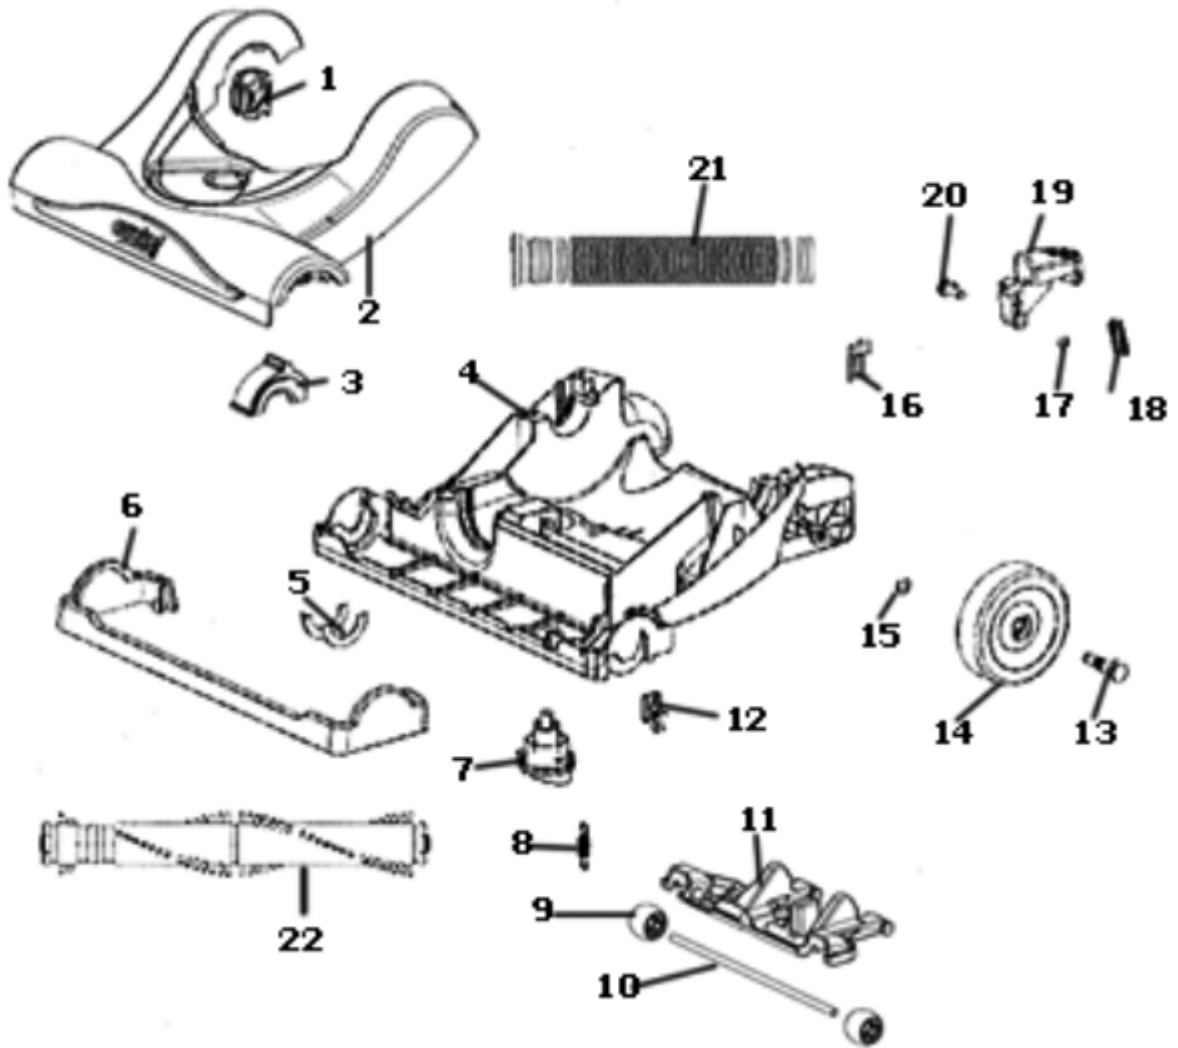

----- Manual continues below -----

Base & Hood - 4239AZ

Ref #	Part	Description	Comments	Qty
1	80682-333N	LEVER - HEIGHT ADJUSTMENT		
2	16073-5	HOOD ASSEMBLY - PACKAGED		
3	81248	BELT CAP ASSEMBLY		
4	80664A-119N	BASE		
5	73114	FELT BASE		
6	80669-119N	FURNITURE GUARD		
7	80681A-333N	ACTUATOR - HEIGHT		
8	54943	SPRING PKG-10		
9	81313A-355N	WHEEL - FRONT		
10	80704-1	AXLE - WHEEL CARRIAGE		
11	80683-119N	WHEEL CARRIAGE		
12	81258-1	BRISTLE INSERT ASSEMBLY		
13	78539	AXLE - REAR WHEEL		
14	80797-2	REAR WHEEL ASSEMBLY		
15	54432-2	PKG-RTNG RING10		
16	38063	GUARD - BELT (155512)		
17	54432-6	PACKAGE - RETAINING RING		
18	54943-2	SPRING PACKAGE		
19	81011-355N	HANDLE - RELEASE PEDAL		
20	78138	PIVOT - HANDLE RELEASE		
21	81247-2	BASE HOSE ADAPTOR ASSY		
22	63391-1	DISTURBULATOR ASSEMBLY -		
	61120C	BELT PKG ASSY-STYLE U EXT		

Dust Cup Assembly - 4239AZ

Dust Cup Assembly - 4239AZ

Ref #	Part	Description	Comments	Qty
1	81263-4	DUSTCUP COVER ASSEMBLY		
2	68931	FILTER PKG - EUREKA DCF21		
3	83845-2	FILTER BASKET & INNER TUB		
4	81264-4	DUSTCUP & DOOR ASSEMBLY		
	82598-333N	FILTER SHROUD		

Handle & Accessories - 4239AZ

Handle & Accessories - 4239AZ

Ref #	Part	Description	Comments	Qty
1	16074-3	HOSE ASSEMBLY - CARTONED		
2	81218-4	TELESCOPIC WAND ASSEMBLY		
3	81214-4	HANDLE AND TUBE ASSEMBLY		
4	81295-1	TURBO NOZZLE ASSEMBLY		
5	75914	BELT - TURBO		
6	80709-450P	COVER - TURBO NOZZLE		
7	80914-119N	CLIP - TURBO		
8	53238-27	SCREW PKG		
9	81642-3	UPPER REAR HOUSING & GRAP		
10	54943-3	SPRING PACKAGE		
11	80634-333N	ROD - CORD REWIND		
12	81897A	PACKAGE-HARDWARE FOR 4236A		
13	81221	OWNERS GUIDE		
14	81060	HOSE ADAPTOR ASSEMBLY		
15	80913-119N	COVER - REAR HANDLE		
16	80693-1	TOOL CADDY & GRAPHICS ASS		
17	80707-355N	CREVICE TOOL		
18	39379-3	COMBINATION BRUSH - BRIST		