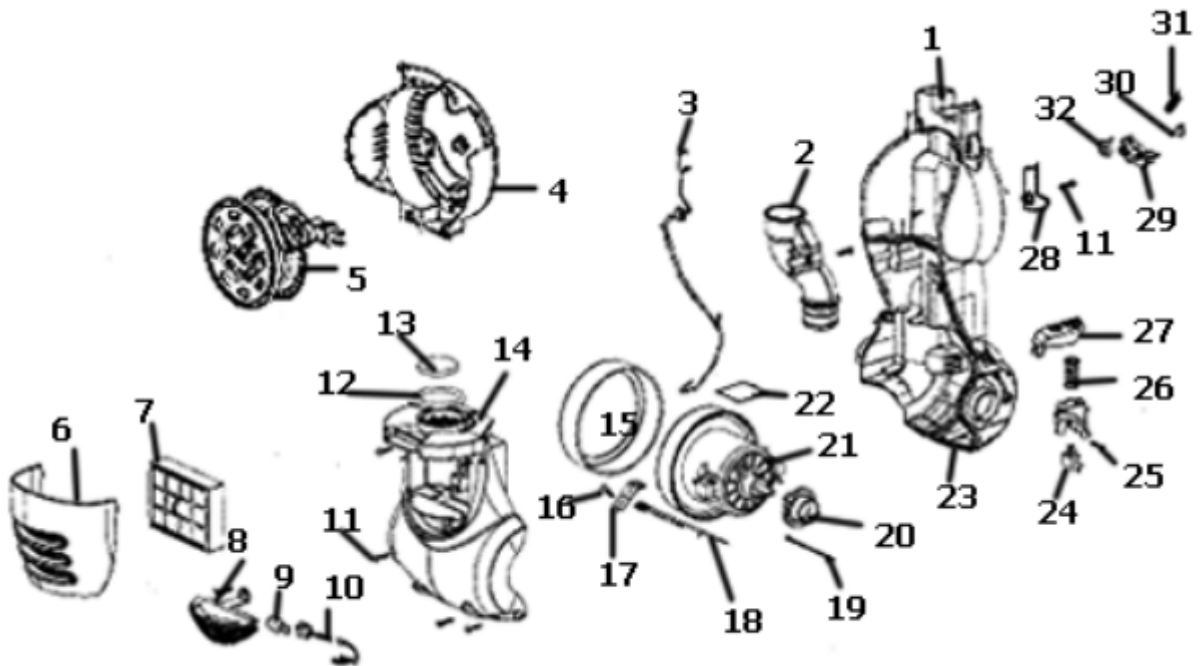

Main Body - 4239AZ

Main Body - 4239AZ

Ref #	Part	Description	Comments	Qty
1	81312-5	REAR HOUSING & GRAPHICS A		
2	81062-2	HOSE COUPLING ASSEMBLY		
3	81261A	JUMPER - WIRE ASSEMBLY		
4	80622A-119N	COVER - CORD REEL		
5	80613-4	CORD REEL ASSEMBLY		
6	81249-3	DOOR - EXHAUST FILTER ASS		
7	81250-3	FILTER ASSY-EUREKA HF-11 HEPA		
8	80627-313N	LENS		
9	57940-3	HEADLIGHT		
10	38828B-7	HEADLIGHT ASSEMBLY		
11	53238-27	SCREW PKG		
12	81482	GASKET		
13	80618	FOAM - PREMOTOR		
14	80629-450P	MOTOR COVER		
15	72476-141N	GASKET - MOTOR CAN		
16	61803-3	SCREW PKG		
17	72443	THERMOSTAT CLIP		
18	74719-1	THERMOSTAT & TERMINAL ASS		
19	46713-6	TIE - CABLE (PURCHASED)		
20	72650-316N	BUSHING - MOTOR		
21	62075-1	MOTOR ASSY.		
22	73526-1	SHIELD - MOTOR		
23	72522-4	GASKET - MOTOR COVER		
24	81142	SWITCH		
25	80621-119N	BRACKET - POWER SWITCH		
26	54943-4	SPRING PACKAGE		
27	80630-355N	PEDAL - POWER SWITCH		
28	80633-453N	COVER - SUPPLY CORD		
29	80614-316N	LEVER - CORD RELEASE		
30	60160	SCREW PKG 10 (55927 (NLA)		
31	54943-5	SPRING PACKAGE		
32	80915	TIGHTENING WHEEL ASSY		
	80628A-119N	HOSE HOOK