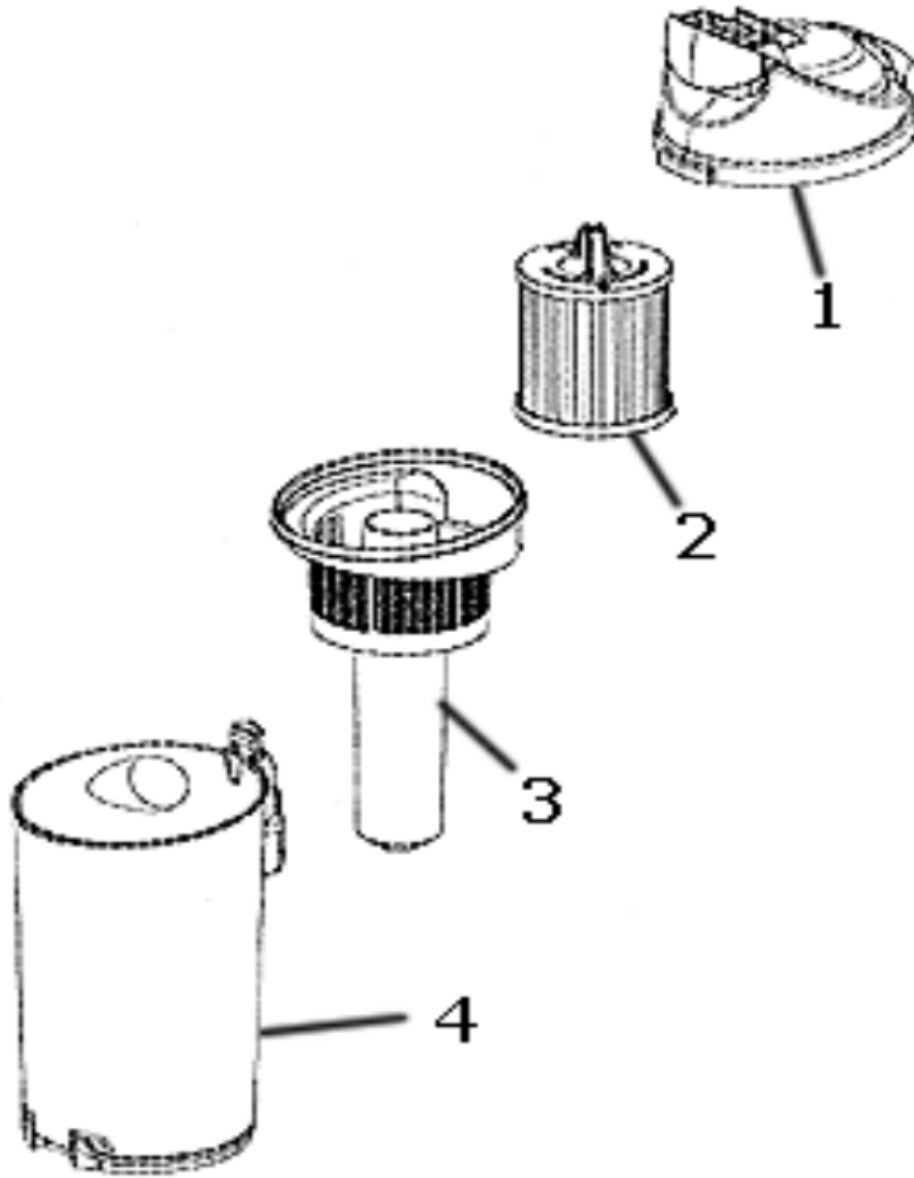

Ref #	Part	Description	Comments	Qty
1	80682-333N	LEVER - HEIGHT ADJUSTMENT		
2	16073-5	HOOD ASSEMBLY - PACKAGED		
3	81248	BELT CAP ASSEMBLY		
4	80664A-119N	BASE		
5	73114	FELT BASE		
6	80669-119N	FURNITURE GUARD		
7	80681A-333N	ACTUATOR - HEIGHT		
8	54943	SPRING PKG-10		
9	81313A-355N	WHEEL - FRONT		
10	80704-1	AXLE - WHEEL CARRIAGE		
11	80683-119N	WHEEL CARRIAGE		
12	81258-1	BRISTLE INSERT ASSEMBLY		
13	78539	AXLE - REAR WHEEL		
14	80797-2	REAR WHEEL ASSEMBLY		
15	54432-2	PKG-RTNG RING10		
16	38063	GUARD - BELT (155512)		
17	54432-6	PACKAGE - RETAINING RING		
18	54943-2	SPRING PACKAGE		
19	81011-355N	HANDLE - RELEASE PEDAL		
20	78138	PIVOT - HANDLE RELEASE		
21	81247-2	BASE HOSE ADAPTOR ASSY		
22	63391-1	DISTURBULATOR ASSEMBLY -		
	61120C	BELT PKG ASSY-STYLE U EXT		

Dust Cup Assembly - 4239AZ

Dust Cup Assembly - 4239AZ

Ref #	Part	Description	Comments	Qty
1	81263-4	DUSTCUP COVER ASSEMBLY		
2	68931	FILTER PKG - EUREKA DCF21		
3	83845-2	FILTER BASKET & INNER TUB		
4	81264-4	DUSTCUP & DOOR ASSEMBLY		
	82598-333N	FILTER SHROUD		

Handle & Accessories - 4239AZ

Handle & Accessories - 4239AZ

Ref #	Part	Description	Comments	Qty
1	16074-3	HOSE ASSEMBLY - CARTONED		
2	81218-4	TELESCOPIC WAND ASSEMBLY		
3	81214-4	HANDLE AND TUBE ASSEMBLY		
4	81295-1	TURBO NOZZLE ASSEMBLY		
5	75914	BELT - TURBO		
6	80709-450P	COVER - TURBO NOZZLE		
7	80914-119N	CLIP - TURBO		
8	53238-27	SCREW PKG		
9	81642-3	UPPER REAR HOUSING & GRAP		
10	54943-3	SPRING PACKAGE		
11	80634-333N	ROD - CORD REWIND		
12	81897A	PACKAGE-HARDWARE FOR 4236A		
13	81221	OWNERS GUIDE		
14	81060	HOSE ADAPTOR ASSEMBLY		
15	80913-119N	COVER - REAR HANDLE		
16	80693-1	TOOL CADDY & GRAPHICS ASS		
17	80707-355N	CREVICE TOOL		
18	39379-3	COMBINATION BRUSH - BRIST		