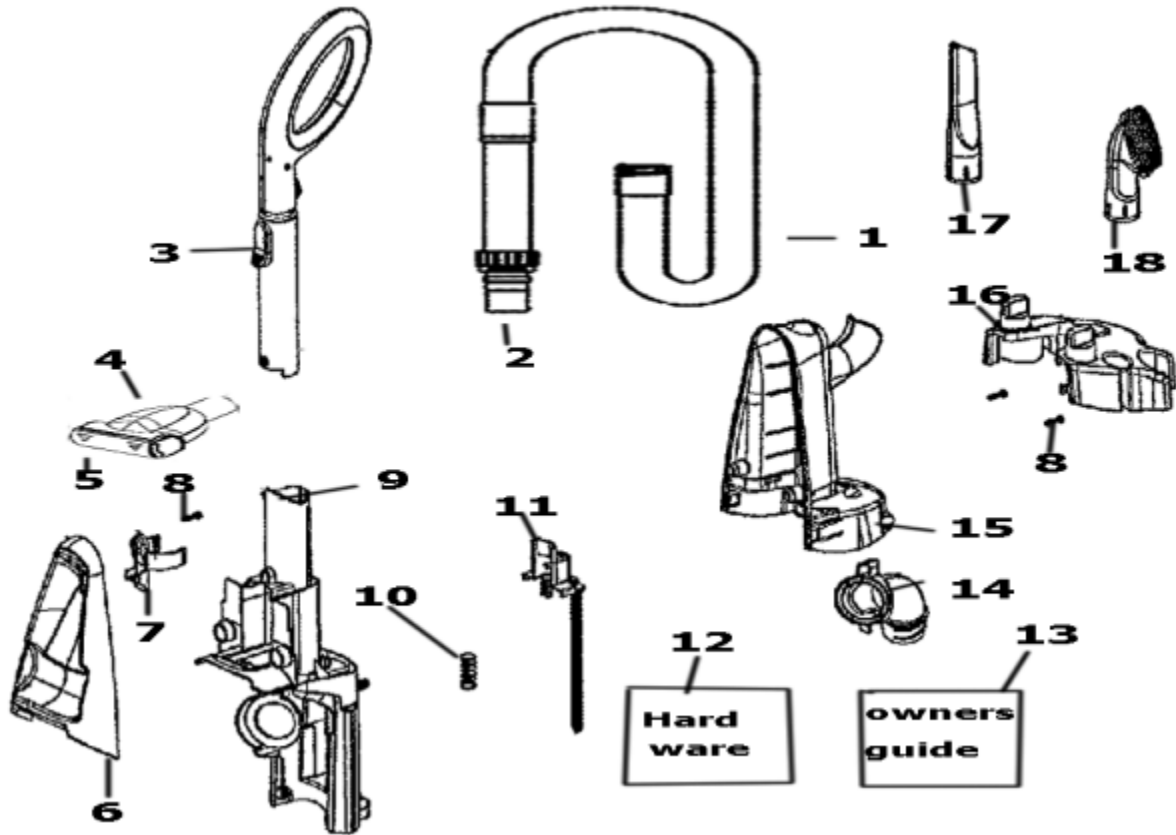

Handle & Accessories - 4239AZ

Handle & Accessories - 4239AZ

Ref #	Part	Description	Comments	Qty
1	16074-3	HOSE ASSEMBLY - CARTONED		
2	81218-4	TELESCOPIC WAND ASSEMBLY		
3	81214-4	HANDLE AND TUBE ASSEMBLY		
4	81295-1	TURBO NOZZLE ASSEMBLY		
5	75914	BELT - TURBO		
6	80709-450P	COVER - TURBO NOZZLE		
7	80914-119N	CLIP - TURBO		
8	53238-27	SCREW PKG		
9	81642-3	UPPER REAR HOUSING & GRAP		
10	54943-3	SPRING PACKAGE		
11	80634-333N	ROD - CORD REWIND		
12	81897A	PACKAGE-HARDWARE FOR 4236A		
13	81221	OWNERS GUIDE		
14	81060	HOSE ADAPTOR ASSEMBLY		
15	80913-119N	COVER - REAR HANDLE		
16	80693-1	TOOL CADDY & GRAPHICS ASS		
17	80707-355N	CREVICE TOOL		
18	39379-3	COMBINATION BRUSH - BRIST