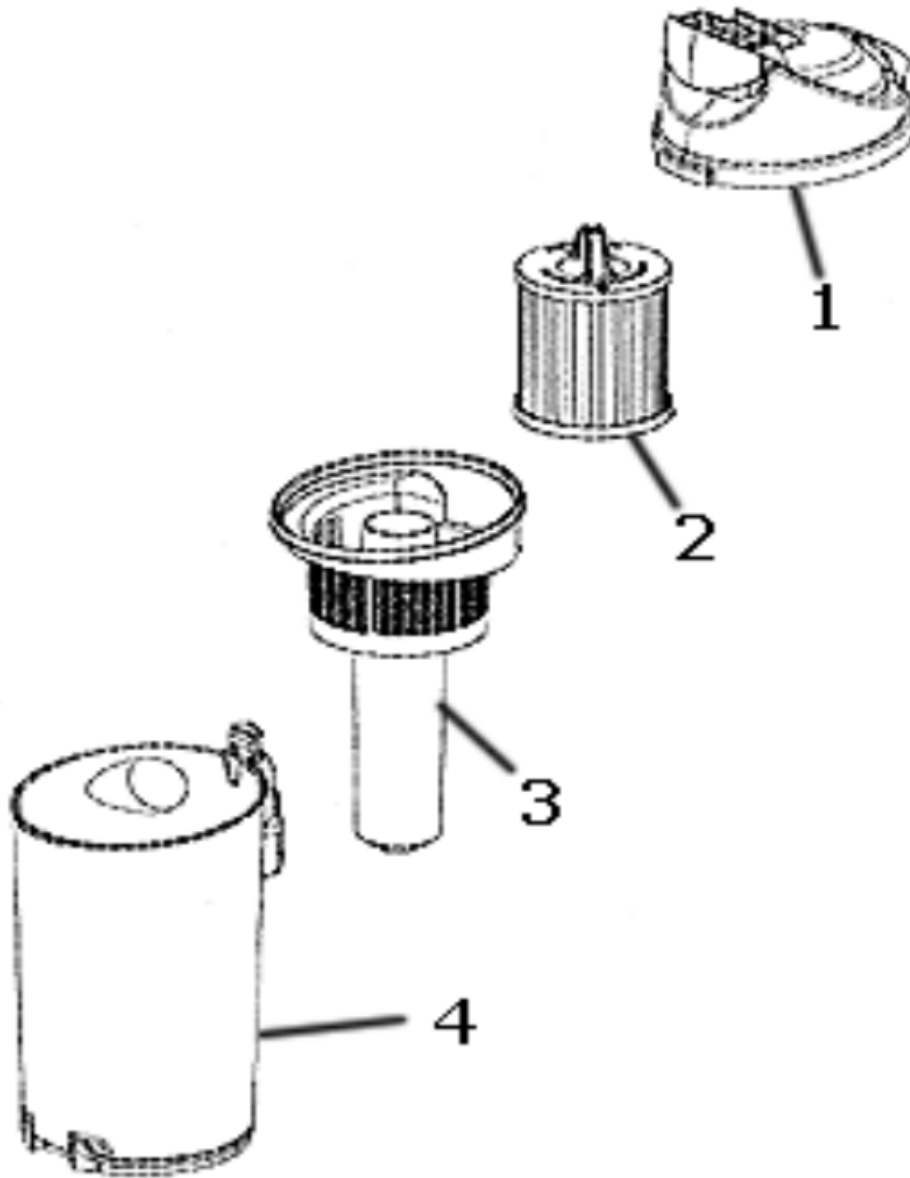

----- Manual continues below -----

Base & Hood - 4239AZ

Ref #	Part	Description	Comments	Qty
1	80682-333N	LEVER - HEIGHT ADJUSTMENT		
2	16073-5	HOOD ASSEMBLY - PACKAGED		
3	81248	BELT CAP ASSEMBLY		
4	80664A-119N	BASE		
5	73114	FELT BASE		
6	80669-119N	FURNITURE GUARD		
7	80681A-333N	ACTUATOR - HEIGHT		
8	54943	SPRING PKG-10		
9	81313A-355N	WHEEL - FRONT		
10	80704-1	AXLE - WHEEL CARRIAGE		
11	80683-119N	WHEEL CARRIAGE		
12	81258-1	BRISTLE INSERT ASSEMBLY		
13	78539	AXLE - REAR WHEEL		
14	80797-2	REAR WHEEL ASSEMBLY		
15	54432-2	PKG-RTNG RING10		
16	38063	GUARD - BELT (155512)		
17	54432-6	PACKAGE - RETAINING RING		
18	54943-2	SPRING PACKAGE		
19	81011-355N	HANDLE - RELEASE PEDAL		
20	78138	PIVOT - HANDLE RELEASE		
21	81247-2	BASE HOSE ADAPTOR ASSY		
22	63391-1	DISTURBULATOR ASSEMBLY -		
	61120C	BELT PKG ASSY-STYLE U EXT		

Dust Cup Assembly - 4239AZ

Dust Cup Assembly - 4239AZ

Ref #	Part	Description	Comments	Qty
1	81263-4	DUSTCUP COVER ASSEMBLY		
2	68931	FILTER PKG - EUREKA DCF21		
3	83845-2	FILTER BASKET & INNER TUB		
4	81264-4	DUSTCUP & DOOR ASSEMBLY		
	82598-333N	FILTER SHROUD		

Handle & Accessories - 4239AZ

Handle & Accessories - 4239AZ

Ref #	Part	Description	Comments	Qty
1	16074-3	HOSE ASSEMBLY - CARTONED		
2	81218-4	TELESCOPIC WAND ASSEMBLY		
3	81214-4	HANDLE AND TUBE ASSEMBLY		
4	81295-1	TURBO NOZZLE ASSEMBLY		
5	75914	BELT - TURBO		
6	80709-450P	COVER - TURBO NOZZLE		
7	80914-119N	CLIP - TURBO		
8	53238-27	SCREW PKG		
9	81642-3	UPPER REAR HOUSING & GRAP		
10	54943-3	SPRING PACKAGE		
11	80634-333N	ROD - CORD REWIND		
12	81897A	PACKAGE-HARDWARE FOR 4236A		
13	81221	OWNERS GUIDE		
14	81060	HOSE ADAPTOR ASSEMBLY		
15	80913-119N	COVER - REAR HANDLE		
16	80693-1	TOOL CADDY & GRAPHICS ASS		
17	80707-355N	CREVICE TOOL		
18	39379-3	COMBINATION BRUSH - BRIST		