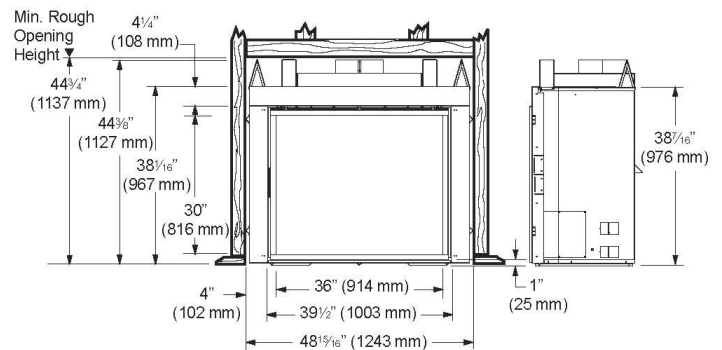

A Brand of Monessen Hearth Systems Co.
149 Cleveland Drive, Paris, Kentucky 40361
www.vermontcastings.com

To avoid personal injury or property damage, the product described by this brochure must be installed, operated and maintained in strict compliance with the instructions packaged with the product and all applicable building or fire codes. Contact local building or fire officials about restrictions and installation inspection requirements. All photographs and drawings on this brochure are for illustrative purposes only and are not intended for, nor should they be used as a substitute for the instructions packaged with the unit. Appearance and specifications of the product are subject to change without notice. © 2010 Monessen Hearth Systems Co.