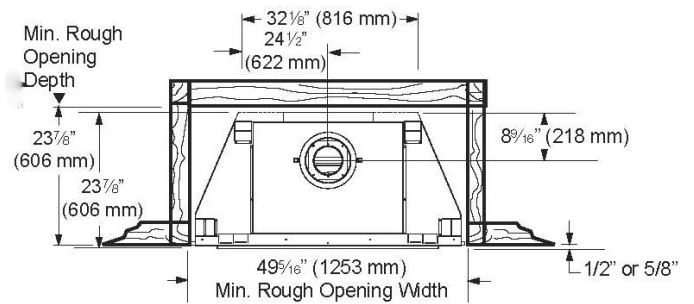

A Brand of Monessen Hearth Systems Co.
149 Cleveland Drive, Paris, Kentucky 40361
www.vermontcastings.com

To avoid personal injury or property damage, the product described by this brochure must be installed, operated and maintained in strict compliance with the instructions packaged with the product and all applicable building or fire codes. Contact local building or fire officials about restrictions and installation inspection requirements. All photographs and drawings on this brochure are for illustrative purposes only and are not intended for, nor should they be used as a substitute for the instructions packaged with the unit. Appearance and specifications of the product are subject to change without notice. © 2010 Monessen Hearth Systems Co.