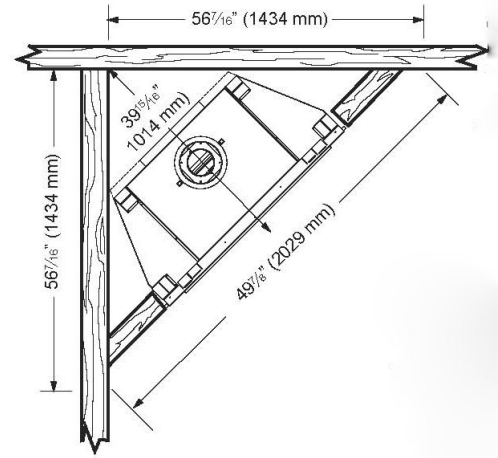

A Brand of Monessen Hearth Systems Co.
149 Cleveland Drive, Paris, Kentucky 40361
www.vermontcastings.com

To avoid personal injury or property damage, the product described by this brochure must be installed, operated and maintained in strict compliance with the instructions packaged with the product and all applicable building or fire codes. Contact local building or fire officials about restrictions and installation inspection requirements. All photographs and drawings on this brochure are for illustrative purposes only and are not intended for, nor should they be used as a substitute for the instructions packaged with the unit. Appearance and specifications of the product are subject to change without notice. © 2010 Monessen Hearth Systems Co.