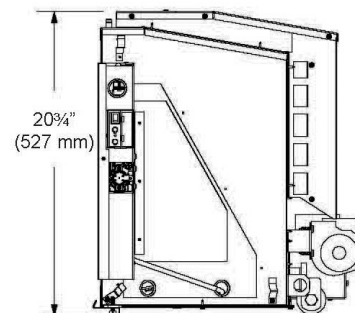

A Brand of Monessen Hearth Systems Co.
149 Cleveland Drive, Paris, Kentucky 40361
www.vermontcastings.com

To avoid personal injury or property damage, the product described by this brochure must be installed, operated and maintained in strict compliance with the instructions packaged with the product and all applicable building or fire codes. Contact local building or fire officials about restrictions and installation inspection requirements. All photographs and drawings on this brochure are for illustrative purposes only and are not intended for, nor should they be used as a substitute for the instructions packaged with the unit. Appearance and specifications of the product are subject to change without notice. © 2010 Monessen Hearth Systems Co.