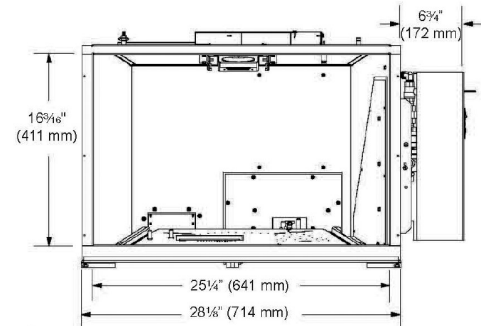

A Brand of Monessen Hearth Systems Co.
149 Cleveland Drive, Paris, Kentucky 40361
www.vermontcastings.com

To avoid personal injury or property damage, the product described by this brochure must be installed, operated and maintained in strict compliance with the instructions packaged with the product and all applicable building or fire codes. Contact local building or fire officials about restrictions and installation inspection requirements. All photographs and drawings on this brochure are for illustrative purposes only and are not intended for, nor should they be used as a substitute for the instructions packaged with the unit. Appearance and specifications of the product are subject to change without notice. © 2010 Monessen Hearth Systems Co.