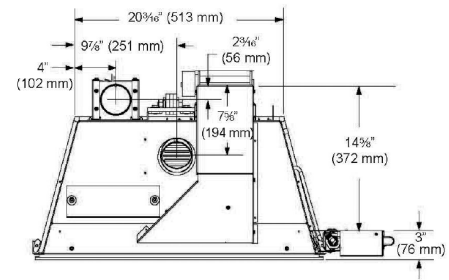

A Brand of Monessen Hearth Systems Co.
149 Cleveland Drive, Paris, Kentucky 40361
www.vermontcastings.com

To avoid personal injury or property damage, the product described by this brochure must be installed, operated and maintained in strict compliance with the instructions packaged with the product and all applicable building or fire codes. Contact local building or fire officials about restrictions and installation inspection requirements. All photographs and drawings on this brochure are for illustrative purposes only and are not intended for, nor should they be used as a substitute for the instructions packaged with the unit. Appearance and specifications of the product are subject to change without notice. © 2010 Monessen Hearth Systems Co.