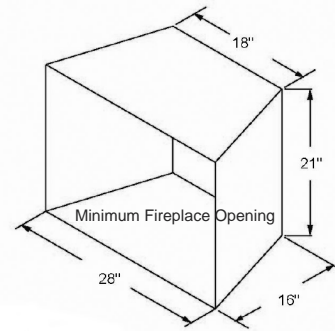

A Brand of Monessen Hearth Systems Co.
149 Cleveland Drive, Paris, Kentucky 40361
www.vermontcastings.com

To avoid personal injury or property damage, the product described by this brochure must be installed, operated and maintained in strict compliance with the instructions packaged with the product and all applicable building or fire codes. Contact local building or fire officials about restrictions and installation inspection requirements. All photographs and drawings on this brochure are for illustrative purposes only and are not intended for, nor should they be used as a substitute for the instructions packaged with the unit. Appearance and specifications of the product are subject to change without notice. © 2010 Monessen Hearth Systems Co.