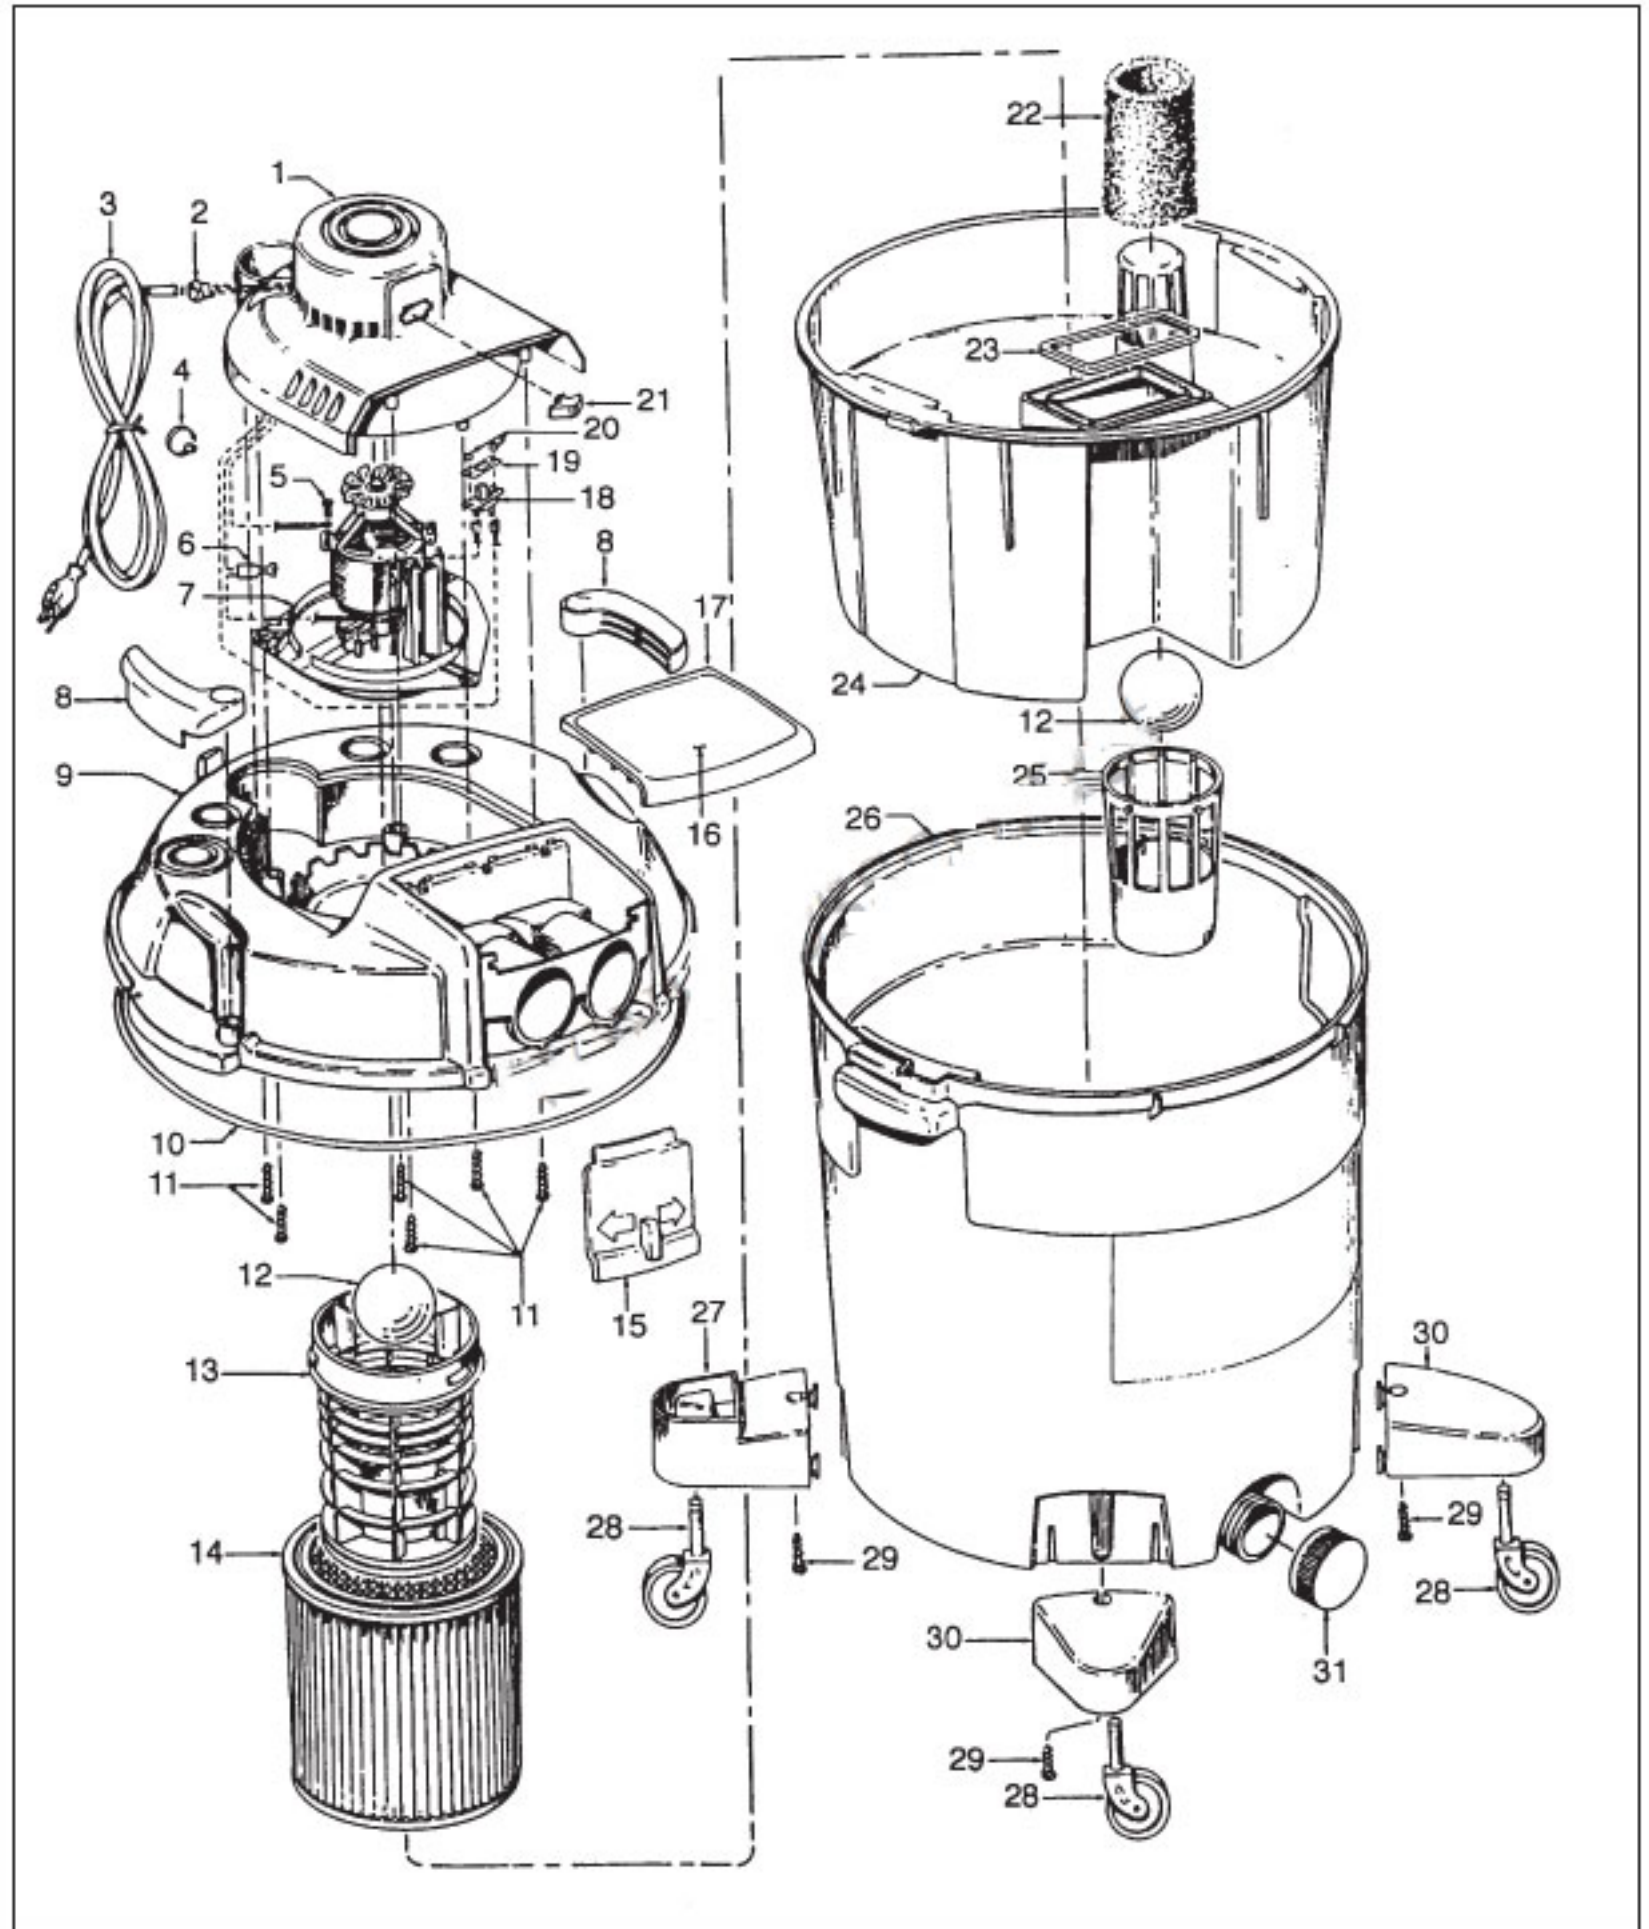

----- Manual continues below part list -----

Available Replacement Parts for HOOVER S6631

[H-38762010](#)

FILTER, EXTRACTOR FOAM

HOOVER Original

WET/DRY VACUUM

Models S6631, S6635, S6641

Original **HOOVER**

WET/DRY VACUUM Models S6631, S6635, S6641

KEY	PART NO.	DESCRIPTION
1	H-37232015	Motor Cover
2	H-27482145	Straln Relief Bushing
3	H-46543006	Attachment Cord - 6 Ft.
4	H-27479307	Lead Wire Tie
5	H-1105586	Screw • Self Tapping
6	H-12227	Insulated Terminal
7	H-43573003	Motor Ass'y Comp. - 2 PHP
8	H-36153051	Tank Latch (2)
9	H-42232020	Lid (Incl. Items 8, 16, 17)
10	H-38781035	Seal (O-Ring)
	H-34123046	Seal - Flat
11	H-21447072	Screw, Self Tapping (6)
12	H-25661015	Ball Float (2)
13	H-36426026	Filter Support
14	H-43611007	Cartridge Filter
15	H-37238005	Valve Door
16	H-51689036	Valve Cover Label

KEY	PART NO.	DESCRIPTION
17	N/A	Valve Cover
18	H-28177028	Switch
19	H-34127004	Switch Insulator
20	H-21364107	Speed Nut (2)
21	H-38421004	Switch Button
22	H-38765008	Inner Tank Filter
23	H-38783002	Inner Tank Gasket
24	H-43641015	Inner Tank (Incl. Items 22, 23)
25	H-38719026	Float Retainer
26	H-38777014	Cleaner Tank - 12.5 Gal. - S6631
26	H-38777016	Cleaner Tank - 16 Gal. - S6635
26	H-38777010	Cleaner Tank - 16 Gal. - S6641
27	H-36432046	Caster Support - Deluxe (2)
28	H-23737112	Caster Wheel (4)
29	H-21447215	Screw - Self Tapping (4)
30	H-36432042	Caster Support - Standard (2)
31	H-37911008	Drain Cap & Seal

Note: Accessories are all 1-1/4" Dia. unless otherwise specified.