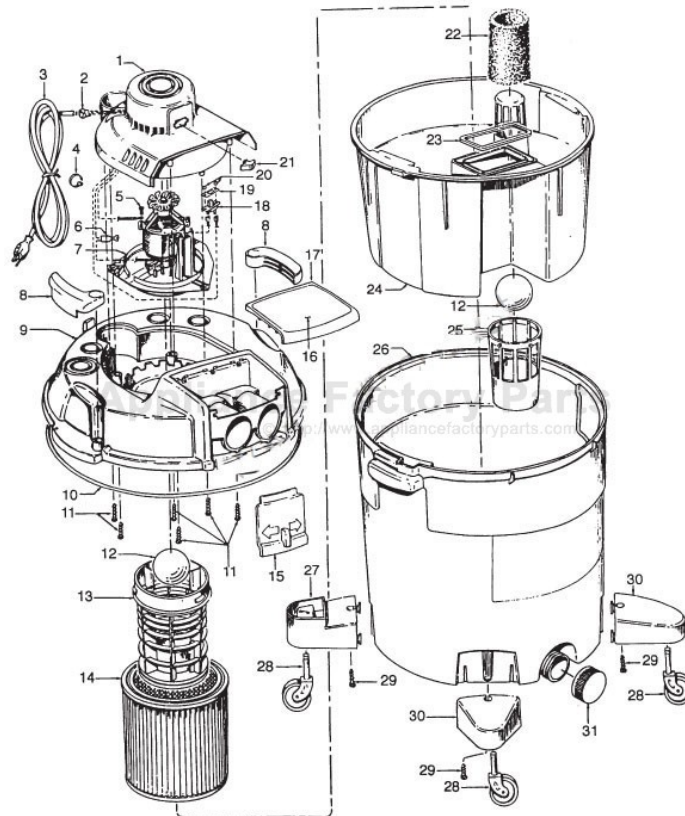

[Find Your HOOVER Vacuum Cleaner Parts - Select From 1456 Models](#)

----- Manual continues below part list -----