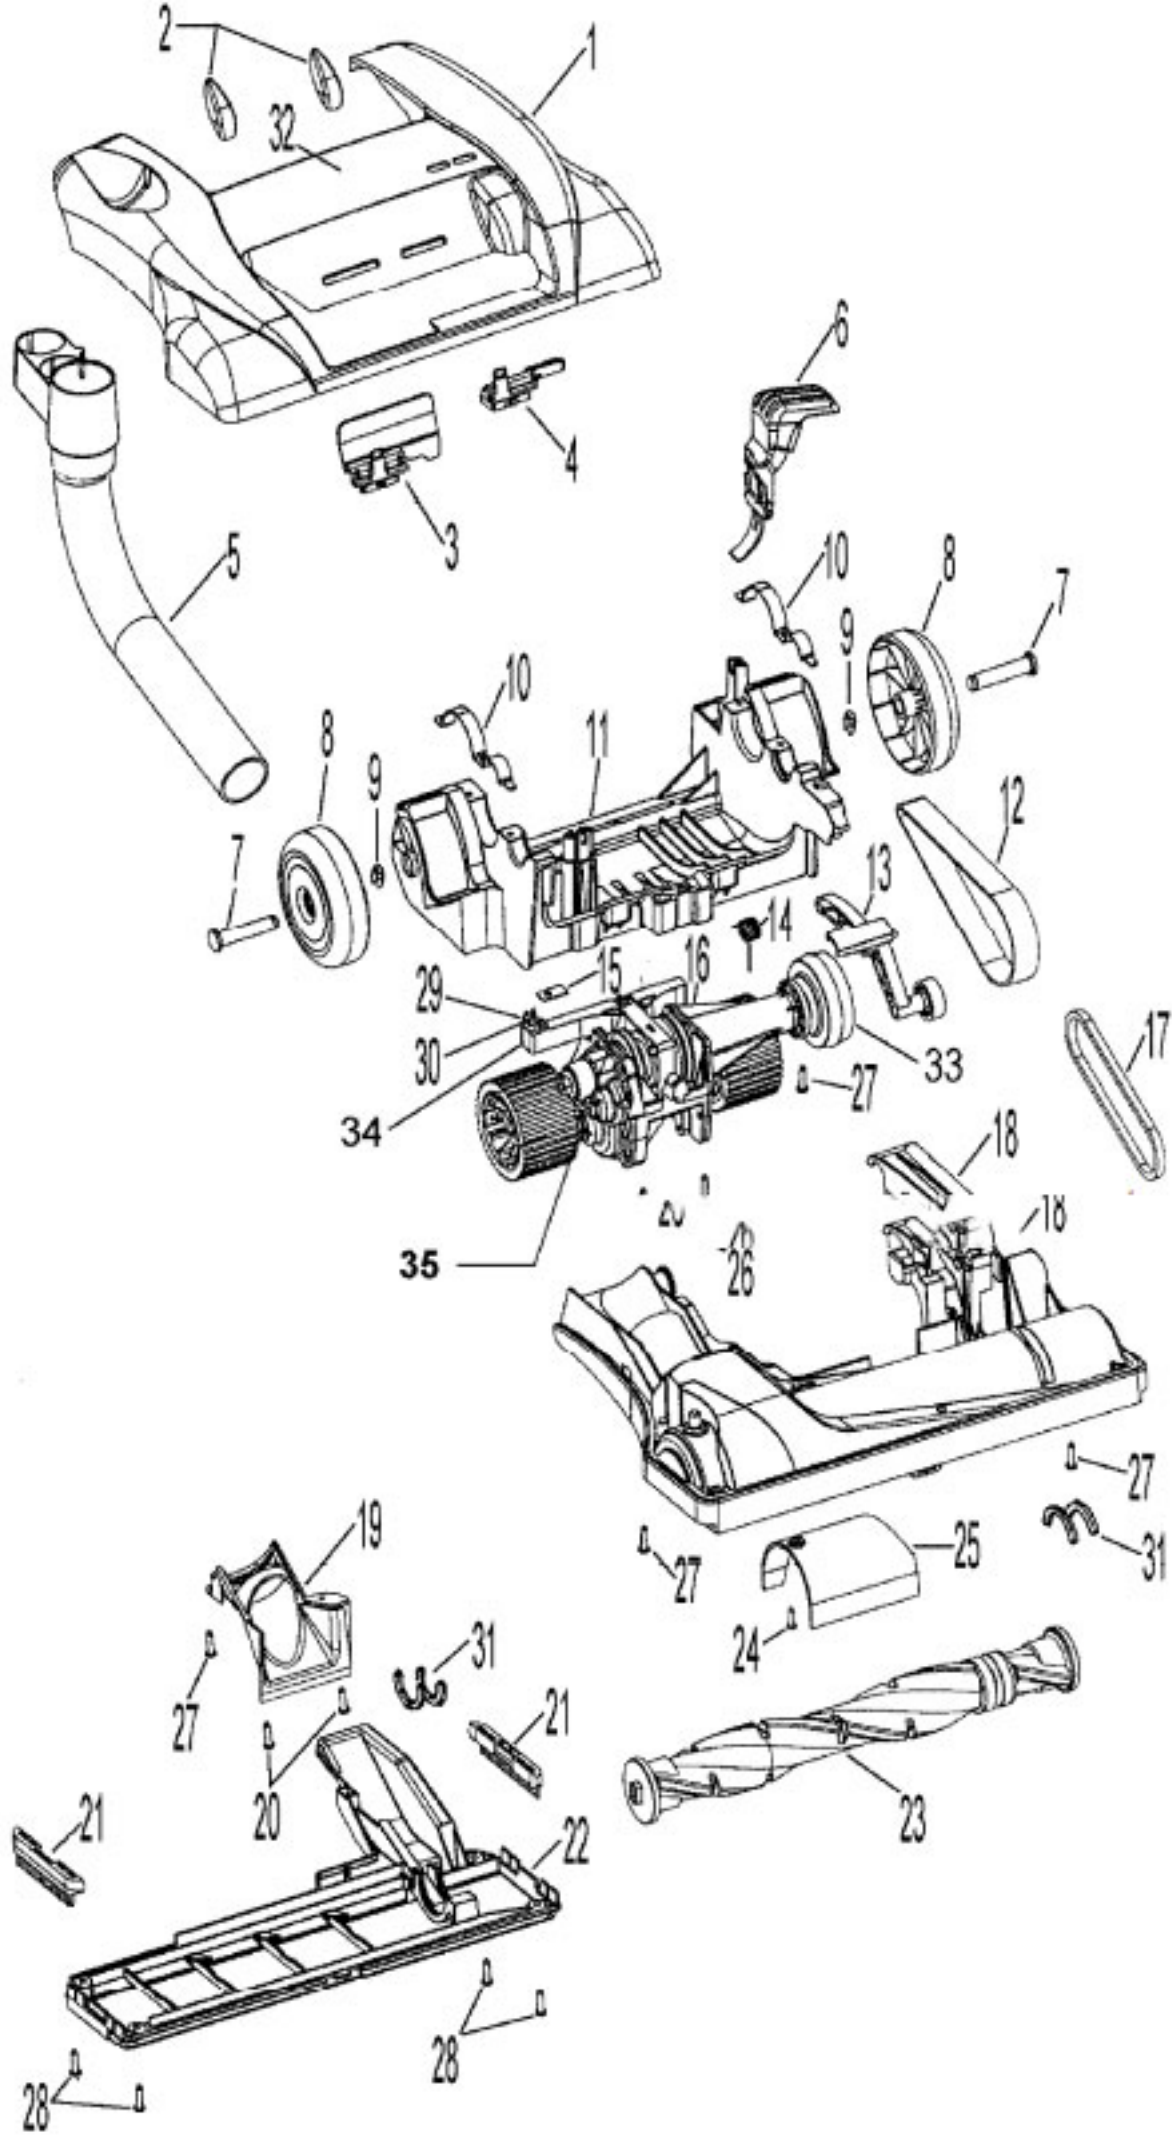

Model Number: U6434900

BOM/Serial #: U6434900

Graphic Title: AGITATOR, MAINBODY, HOOD

Image	Key	Part Number	Description	Substitution	Qty.
1	1	37253A48	HOOD-AEA		1
1	2	38421094	ADJUSTMENT KNOB-ABE		2
1	3	38563026	NOZZLE ADJ. CAM-AG		1
1	4	36143004	IDLER ARM LOCK		1
1	5	41426150	WAND/HOSE HOLDER-SERVICE		1
1	6	38434021	HANDLE RELEASE LEVER	38434023	1
1	7	32434008	REAR AXLE-AA X-U5433-	32434007	2
1	8	38522077	REAR WHEEL		1
1	9	160017--	LOCK RING		1
1	10	36131096	TRUNNION COVER-AY/FW		2
1	11	37241161	MAIN BODY-ABE		1
1	12	38528035	BELT-FLAT		1
1	13	43241006	IDLER PULLEY & BEARING ASSY		1
1	13	43241004	IDLER ARM ASSEM-COMPLETE		1
1	14	38356014	TORSION SPRING		1
1	15	21447242	SCREW-SELF TAPPING		2
1	15	34125004	RETAINER-CONTROL CAB		1
1	16	43124016	POWER DRIVE ASSEMBLY SERVICE		1
1	16	43143046	ACTUATOR ARM ASSEMBLY		1
1	17	38528034	V-BELT		1
1	18	37243014	AGIT HSNQ W/FURN GUARD		1
1	19	36172007	HOSE CLAMP		1
1	20	21479446	SCREW-SELF TAP		1
1	21	39511004	LITTER PICKER		1
1	22	42245030	BOTTOM PLATE-SERVICE		1
1	23	48414069	AGITATOR ASSEMBLY		1
1	24	21479446	SCREW-SELF TAP		1
1	25	37243013	DUCT COVER-NOZZLE-AAN		1
1	26	21447242	SCREW-SELF TAPPING		1
1	27	21447228	SCREW-SELF-TAPPING		1
1	28	21447121	SCREW		1
1	29	21751010	SCREW		1
1	30	36128002	WASHER		1
1	31	38781053	AGITATOR PULLEY SEAL		1
1	32	51438027	HOOD-NAMEPLATE		1