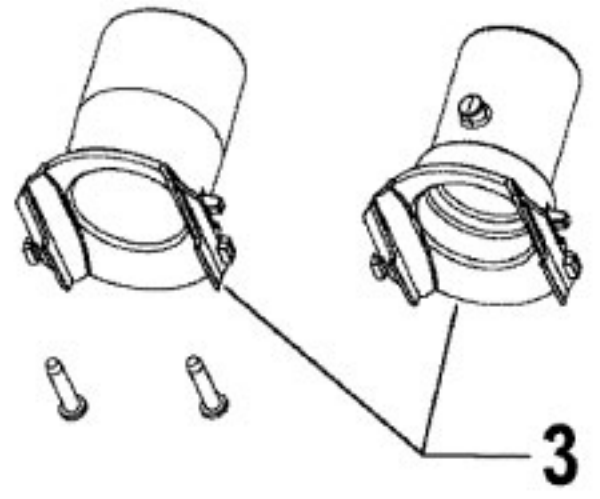

Model Number: U6434900

BOM/Serial #: U6434900

Graphic Title: AGITATOR, MAINBODY, HOOD

Image	Key	Part Number	Description	Substitution	Qty.
1	1	37253A48	HOOD-AEA		1
1	2	38421094	ADJUSTMENT KNOB-ABE		2
1	3	38563026	NOZZLE ADJ. CAM-AG		1
1	4	36143004	IDLER ARM LOCK		1
1	5	41426150	WAND/HOSE HOLDER-SERVICE		1
1	6	38434021	HANDLE RELEASE LEVER	38434023	1
1	7	32434008	REAR AXLE-AA X-U5433-	32434007	2
1	8	38522077	REAR WHEEL		1
1	9	160017--	LOCK RING		1
1	10	36131096	TRUNNION COVER-AY/FW		2
1	11	37241161	MAIN BODY-ABE		1
1	12	38528035	BELT-FLAT		1
1	13	43241006	IDLER PULLEY & BEARING ASSY		1
1	13	43241004	IDLER ARM ASSEM-COMPLETE		1
1	14	38356014	TORSION SPRING		1
1	15	21447242	SCREW-SELF TAPPING		2
1	15	34125004	RETAINER-CONTROL CAB		1
1	16	43124016	POWER DRIVE ASSEMBLY SERVICE		1
1	16	43143046	ACTUATOR ARM ASSEMBLY		1
1	17	38528034	V-BELT		1
1	18	37243014	AGIT HSNQ W/FURN GUARD		1
1	19	36172007	HOSE CLAMP		1
1	20	21479446	SCREW-SELF TAP		1
1	21	39511004	LITTER PICKER		1
1	22	42245030	BOTTOM PLATE-SERVICE		1
1	23	48414069	AGITATOR ASSEMBLY		1
1	24	21479446	SCREW-SELF TAP		1
1	25	37243013	DUCT COVER-NOZZLE-AAN		1
1	26	21447242	SCREW-SELF TAPPING		1
1	27	21447228	SCREW-SELF-TAPPING		1
1	28	21447121	SCREW		1
1	29	21751010	SCREW		1
1	30	36128002	WASHER		1
1	31	38781053	AGITATOR PULLEY SEAL		1
1	32	51438027	HOOD-NAMEPLATE		1

Image	Key	Part Number	Description	Substitution	Qty.
1	33	38537013	DRIVE PULLEY		1
1	34	43143046	ACTUATOR ARM ASSEMBLY		1
1	35	013759--	LOCK RING		1
1	36	36131101	CONTROL CABLE SUPPORT		1

Model Number: U6434900