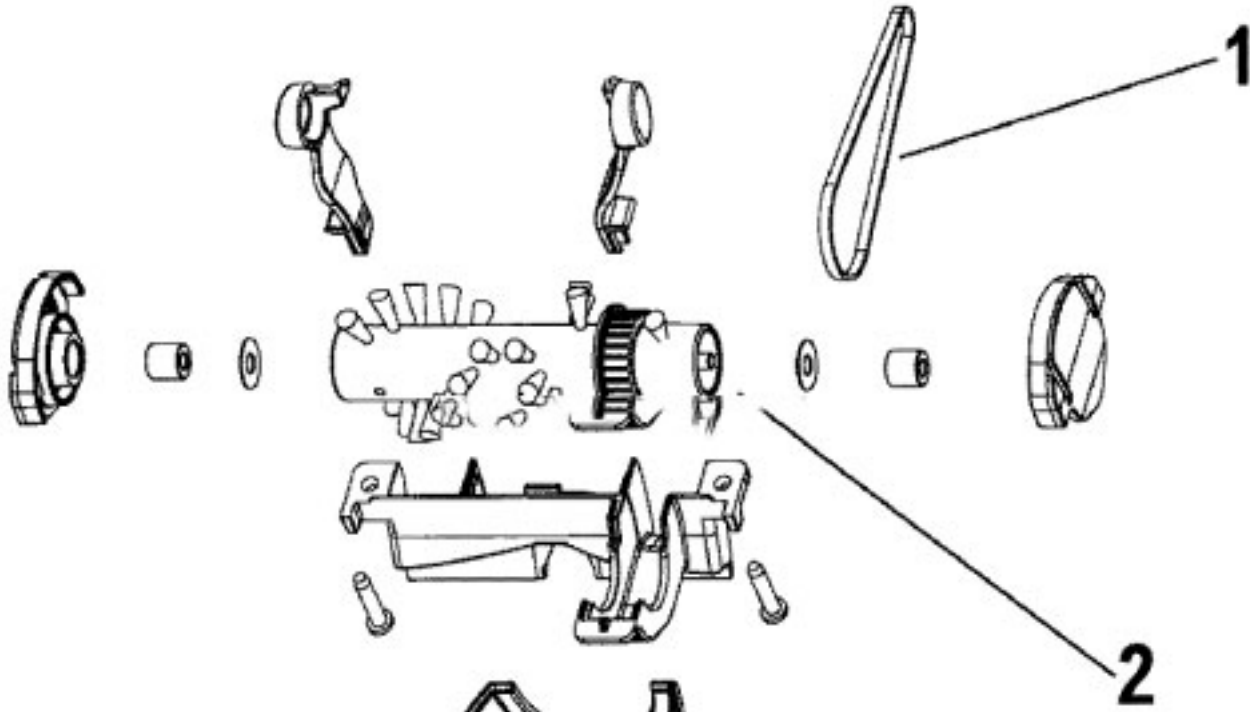

Model Number: U6434900

BOM/Serial #: U6434900

Graphic Title: AGITATOR, MAINBODY, HOOD

Image	Key	Part Number	Description	Substitution	Qty.
1	1	37253A48	HOOD-AEA		1
1	2	38421094	ADJUSTMENT KNOB-ABE		2
1	3	38563026	NOZZLE ADJ. CAM-AG		1
1	4	36143004	IDLER ARM LOCK		1
1	5	41426150	WAND/HOSE HOLDER-SERVICE		1
1	6	38434021	HANDLE RELEASE LEVER	38434023	1
1	7	32434008	REAR AXLE-AA X-U5433-	32434007	2
1	8	38522077	REAR WHEEL		1
1	9	160017--	LOCK RING		1
1	10	36131096	TRUNNION COVER-AY/FW		2
1	11	37241161	MAIN BODY-ABE		1
1	12	38528035	BELT-FLAT		1
1	13	43241006	IDLER PULLEY & BEARING ASSY		1
1	13	43241004	IDLER ARM ASSEM-COMPLETE		1
1	14	38356014	TORSION SPRING		1
1	15	21447242	SCREW-SELF TAPPING		2
1	15	34125004	RETAINER-CONTROL CAB		1
1	16	43124016	POWER DRIVE ASSEMBLY SERVICE		1
1	16	43143046	ACTUATOR ARM ASSEMBLY		1
1	17	38528034	V-BELT		1
1	18	37243014	AGIT HSNQ W/FURN GUARD		1
1	19	36172007	HOSE CLAMP		1
1	20	21479446	SCREW-SELF TAP		1
1	21	39511004	LITTER PICKER		1
1	22	42245030	BOTTOM PLATE-SERVICE		1
1	23	48414069	AGITATOR ASSEMBLY		1
1	24	21479446	SCREW-SELF TAP		1
1	25	37243013	DUCT COVER-NOZZLE-AAN		1
1	26	21447242	SCREW-SELF TAPPING		1
1	27	21447228	SCREW-SELF-TAPPING		1
1	28	21447121	SCREW		1
1	29	21751010	SCREW		1
1	30	36128002	WASHER		1
1	31	38781053	AGITATOR PULLEY SEAL		1
1	32	51438027	HOOD-NAMEPLATE		1

Image	Key	Part Number	Description	Substitution	Qty.
1	33	38537013	DRIVE PULLEY		1
1	34	43143046	ACTUATOR ARM ASSEMBLY		1
1	35	013759--	LOCK RING		1
1	36	36131101	CONTROL CABLE SUPPORT		1

Model Number: U6434900