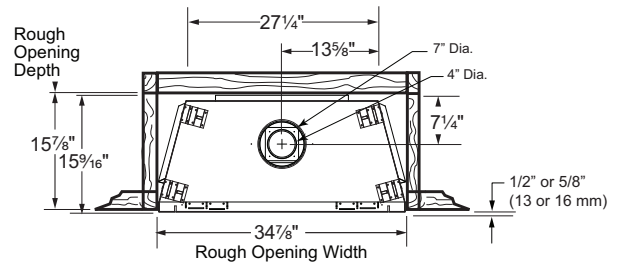

A Brand of Monessen Hearth Systems Co.
149 Cleveland Drive, Paris, Kentucky 40361
www.majesticproducts.com

To avoid personal injury or property damage, the product described by this brochure must be installed, operated and maintained in strict compliance with the instructions packaged with the product and all applicable building or fire codes. Contact local building or fire officials about restrictions and installation inspection requirements. All photographs and drawings on this brochure are for illustrative purposes only and are not intended for, nor should they be used as a substitute for the instructions packaged with the unit. Appearance and specifications of the product are subject to change without notice. 07/10 v1