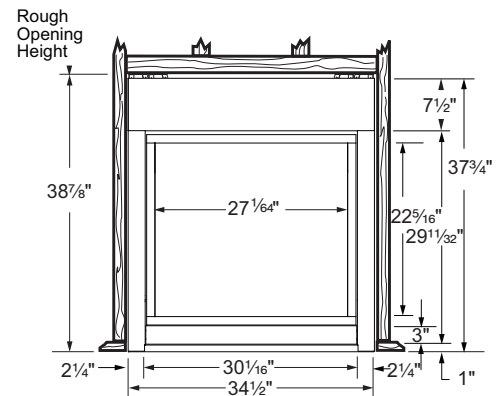

A Brand of Monessen Hearth Systems Co.
149 Cleveland Drive, Paris, Kentucky 40361
www.majesticproducts.com

To avoid personal injury or property damage, the product described by this brochure must be installed, operated and maintained in strict compliance with the instructions packaged with the product and all applicable building or fire codes. Contact local building or fire officials about restrictions and installation inspection requirements. All photographs and drawings on this brochure are for illustrative purposes only and are not intended for, nor should they be used as a substitute for the instructions packaged with the unit. Appearance and specifications of the product are subject to change without notice. 07/10 v1