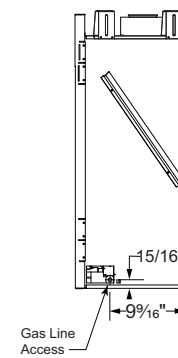

PRODUCT SPECIFICATIONS

300DVBLSC(7) Solitaire Direct Vent System

GLASS VIEWING AREA

27-1/64" W x 22 5/16" H (602 Square Inches)

TECHNICAL INFORMATION

Max. Btu Input: 23,000 BTU/HR

Ignition System: Signature Command™ System

Gas Type: Natural or LP

Flue Type: Twist Lock

Termination: Top vent

Clearance to Flue for interior: 3" Top, 1" Bottom and Sides**

Clearance to Flue for Outside Wall: 1"

Clearance to Fireplace: 1"

Minimum Vent Height Before Elbow: 12"

CSA Design Certified

FIELD INSTALLED ACCESSORIES

Firebrick: Tavern Brown, Cottage Red or Olde English Herringbone

Variable Thermostat Controlled Dual Forced Air

Blower (160 cfm) - BLOTBLDV

Signature Command™ Dual Forced Air Blower (160 cfm) - BLOTBLDVSC

Andirons

Mesh Glass Cover

Ambient Technologies™ Remote Controls and Thermostats

Contemporary Stone Kit (requires porcelain liner)

Porcelain Black Liner Kit

New Glass options: Onyx, Diamond, Emerald, Sapphire, Bronze

**If vertical rise is 7-1/2 feet or higher when in top vent configuration only, the vent clearance to combustibles is 1" on all sides of the horizontal run.

A Brand of Monessen Hearth Systems Co.
149 Cleveland Drive, Paris, Kentucky 40361
www.majesticproducts.com