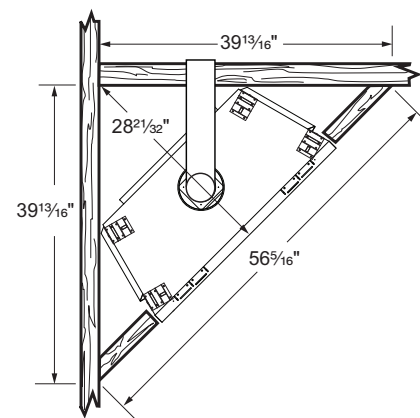

A Brand of Monessen Hearth Systems Co.
149 Cleveland Drive, Paris, Kentucky 40361
www.majesticproducts.com

To avoid personal injury or property damage, the product described by this brochure must be installed, operated and maintained in strict compliance with the instructions packaged with the product and all applicable building or fire codes. Contact local building or fire officials about restrictions and installation inspection requirements. All photographs and drawings on this brochure are for illustrative purposes only and are not intended for, nor should they be used as a substitute for the instructions packaged with the unit. Appearance and specifications of the product are subject to change without notice. 07/10 v1