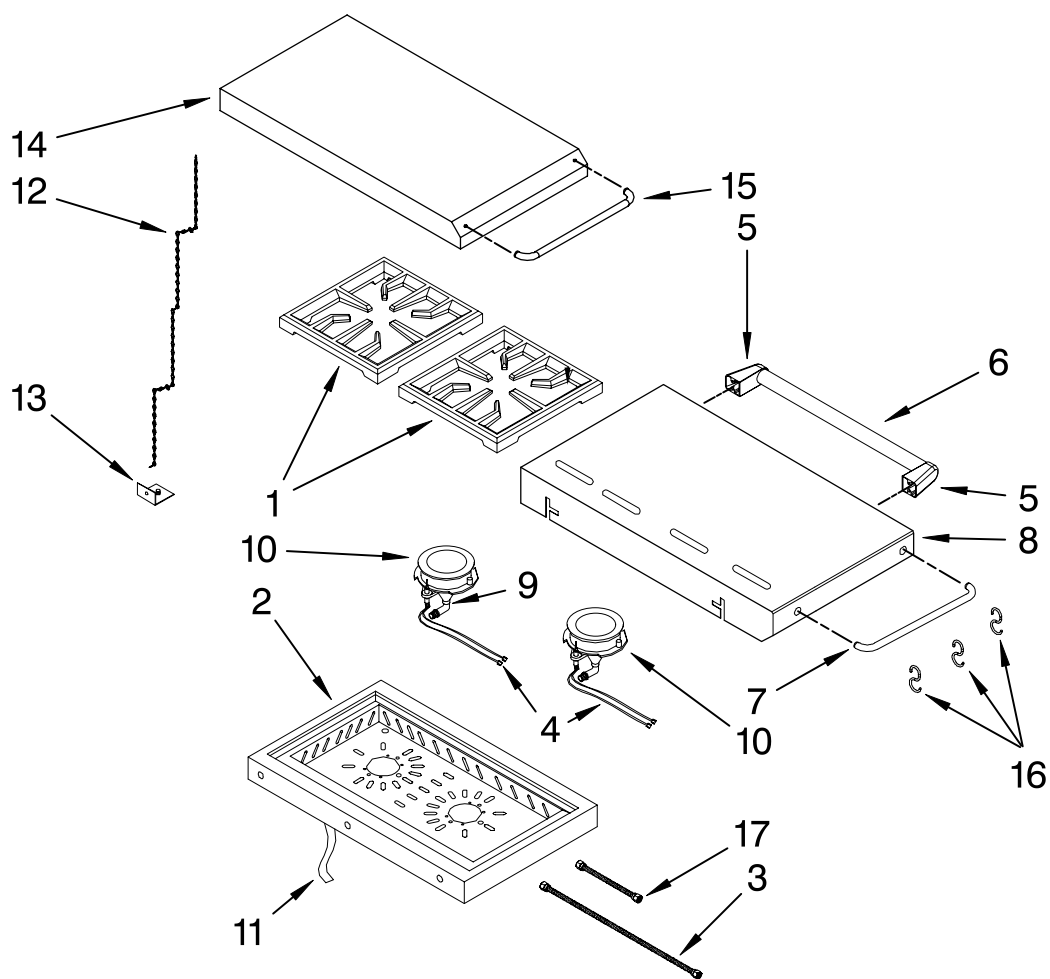

SIDE BURNER PARTS

For Model: KFRU488VSS00

(Stainless Steel)

Illus. No.	Part No.	DESCRIPTION
1	W10244943	Grate, Side Burner
2	W10140271	Shelf, Side Burner
3	W10137910	Tube, Side Burner
4		Igniter
	W10247025	Burner, Rear
	W10247024	Burner, Front
5	W10137052	Bracket, Handle
6	W10128660	Handle, Shelf
7	W10136956	Bar, Tool
8	W10244339	Shelf, Side (RT)
9	W10244342	Elbow, Orifice
10	W10244942	Manifold, Side Brn
11	W10137915	Hose, Side Burner
12	W10285667	Chain, Lid
13	W10244944	Stator, Chain
14	W10138026	Lid, Side Burner
15	W10285647	Bar, Tool
16	W10128774	Hook
17	W10137916	Tube, Side Brnr

FOR ORDERING INFORMATION REFER TO PARTS PRICE LIST