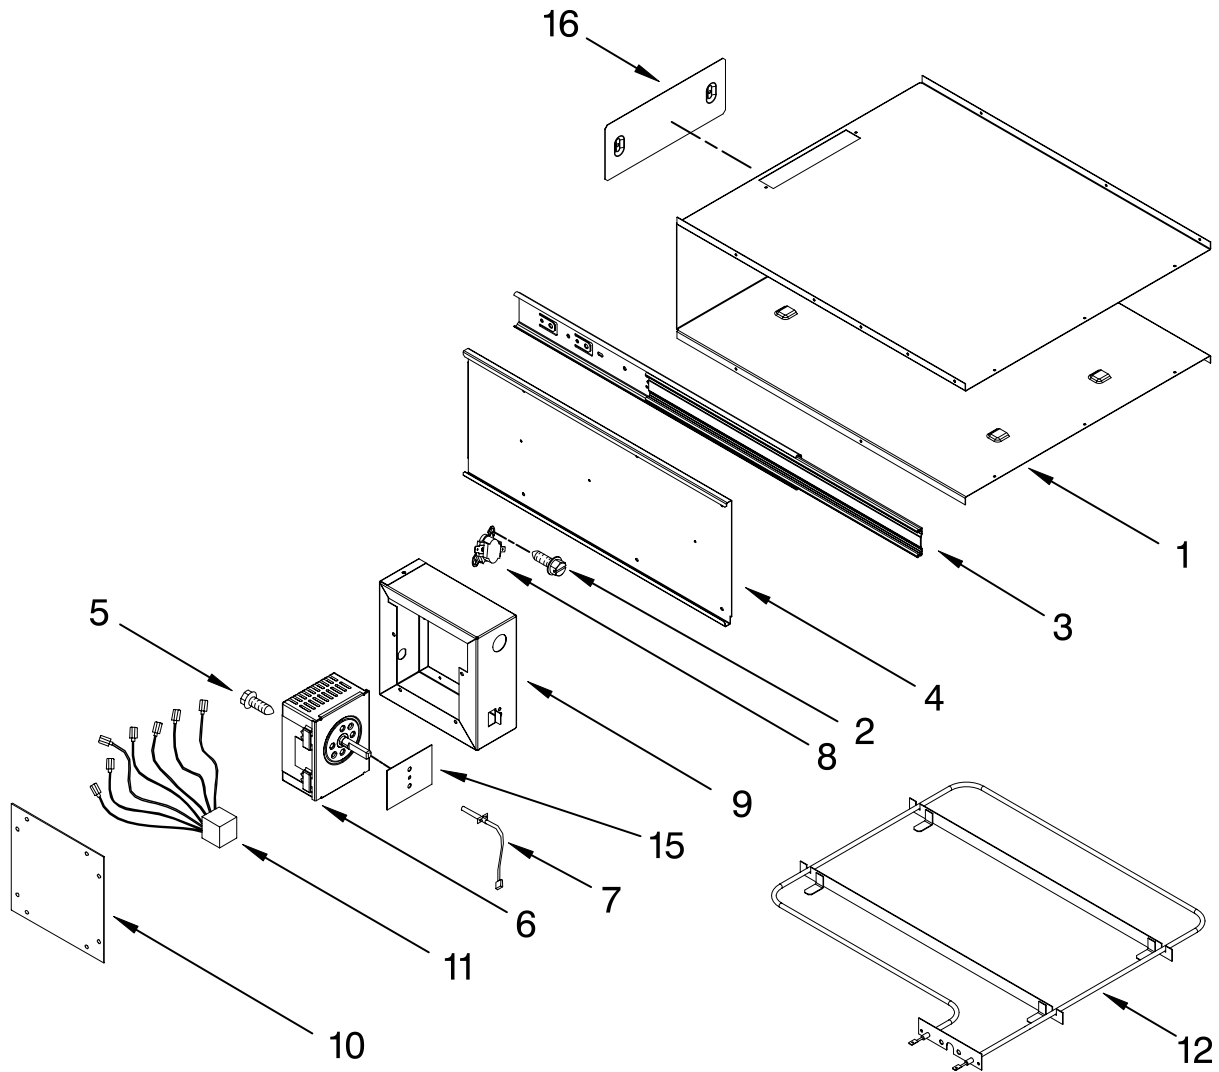

(Stainless Steel)

Illus. No.	Part No.	DESCRIPTION
1	W10137687	Cover, Food Pan (Small)
2	W10137688	Pan, Food (Small)
3	W10137694	Slide, Vent
4	W10244976	Panel, Front
5	W10137875	Gasket, Drawer
6	W10137693	Drawer, Warming
7	4449743	Screw
8	W10137876	Door, Panel
11	W10137878	Knob, Thermostat
12	W10137874	Light, Indicator
14	W10137692	Rail, Pan (2)
15	W10137869	Grip, Vent
20	W10137689	Cover, Food Pan (Large)
21	W10137690	Pan, Food (Lrg)
22	W10137868	Panel, Inner Cntrl

FOR ORDERING INFORMATION REFER TO PARTS PRICE LIST

INTERNAL WARMING DRAWER PARTS

For Model: KFRU488VSS00

(Stainless Steel)

Illus. No.	Part No.	DESCRIPTION
1	W10244974	Wrapper
2	313806	Screw (1)
3	W10137691	Slide Assembly
4	W10137883	Right Panel
	W10137882	Left Panel