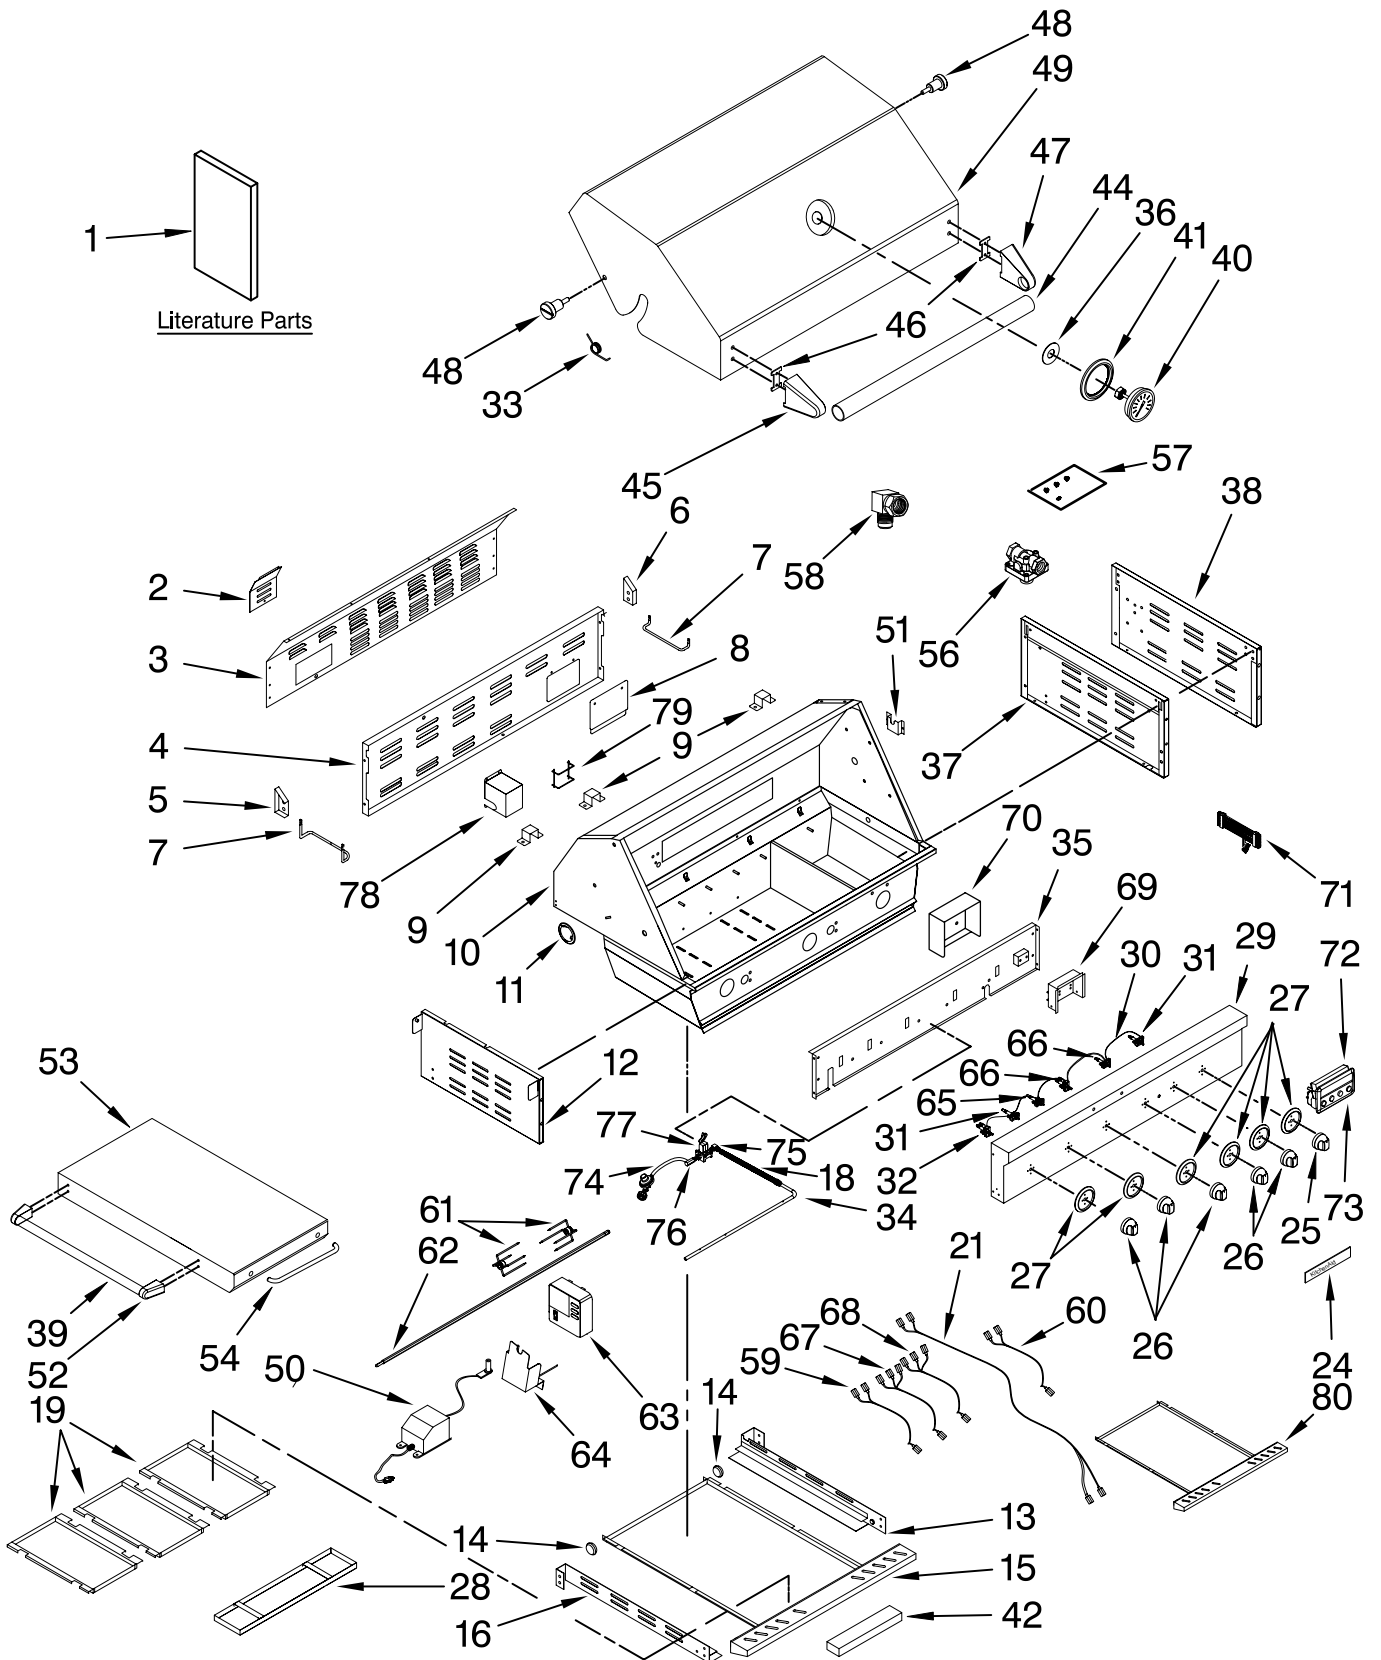

FOR ORDERING INFORMATION REFER TO PARTS PRICE LIST

GRILL PARTS

For Model: KFRU488VSS00
(Stainless Steel)

Illus. No.	Part No.	DESCRIPTION	Illus. No.	Part No.	DESCRIPTION	Illus. No.	Part No.	DESCRIPTION
1		Literature Parts	24	W10285657	Nameplate	51	W10247106	Bracket, Spit
	W10175731	Use & Care Guide	25	W10285660	Knob, Main Burner	52	W10128659	Bracket, Handle
2	W10244182	Cover, Rear(2)	26	W10134822	Knob, Rear Burner	53	W10136946	Shelf, Side (LF)
3	W10244183	Panel, Rear	27	W10128756	Bezel, Knob	54	W10128662	Bar, Tool
4	W10244332	Panel, Access	28	W10244964	Tray, Grease	56	W10246810	Regulator (NG)
5	W10247108	Bracket, Panel Left	29	W10244947	Panel, Control	57	W10246811	Kit, Orifice NG
6	W10247107	Bracket, Panel Right	30	W10140236	Harness, Wire Control	58	W10246809	Connector (Brass)
7	W10247109	Bracket, Warming Rack	31	W10244954	Valve, Main Brnr	59	W10304337	Harness, Power
8	W10128637	Cover, Access Panel	32	W10244951	Valve, Rear Brnr	60	W10304338	Harness, Power
9	W10244338	Clip, Wire	33	W10244173	Spring, Hood	61	W10247197	Fork, Spit
10		Not Serviced	34	W10244957	Manifold	62	W10140240	Rod, Spit
11	W10247110	Hole Plug	35	W10244958	Baffle, Front	63	W10167017	Motor, Rotisserie
12	W10244959	Panel, Side Left	36	W10140257	Washer, Flat	64	W10247113	Bracket, Rot. Mtr.
13	W10244962	Bracket, Grease Tray (Right)	37	W10244341	Side Panel, Right	65	W10244953	Valve, Sear Burner
14	W10128655	Roller, Drip Tray	38	W10244340	Panel, Outer (RT)	66	W10244949	Valve, Side Burner
15	W10244966	Drip Tray Assy (Includes Rollers)	39	W10128660	Handle, Shelf	67	W10304339	Harness, Display
16	W10244965	Bracket, Grease Tray (Left)	40	W10128777	Thermometer	68	W10304340	Harness, Display
18	W10244195	Flex Tube, Manifold	41	W10128779	Bezel, Thermometer	69	W10244955	Box, Display
19	W10244963	Tray, Grease	42	W10247023	Panel, Grease Tray	70	W10244956	Box, UI Inner
21	W10140245	Harness, Wire Light	44	W10140208	Handle, Hood	71	W10244948	Wire, Display
			45	W10128785	Endcap, Handle (Left)	72	W10244945	Display, UI
			46	W10128786	Spacer, Handle	73	W10244946	Button, Display
			47	W10128787	Endcap, Handle (Right)	74	W10247196	Regulator, LP
			48	W10128788	Hinge, Lid	75	W10244337	Valve, Flange
			49	W10244172	Hood	76	W10244333	Connector, Brass
			50	W10247115	Transformer, Rotisserie Motor	77	W10247149	Valve, Safety
						78	W10244336	Box, Insulator
						79	W10140243	Bracket, Middle
						80	W10244967	Tray, Grease

FOR ORDERING INFORMATION REFER TO PARTS PRICE LIST