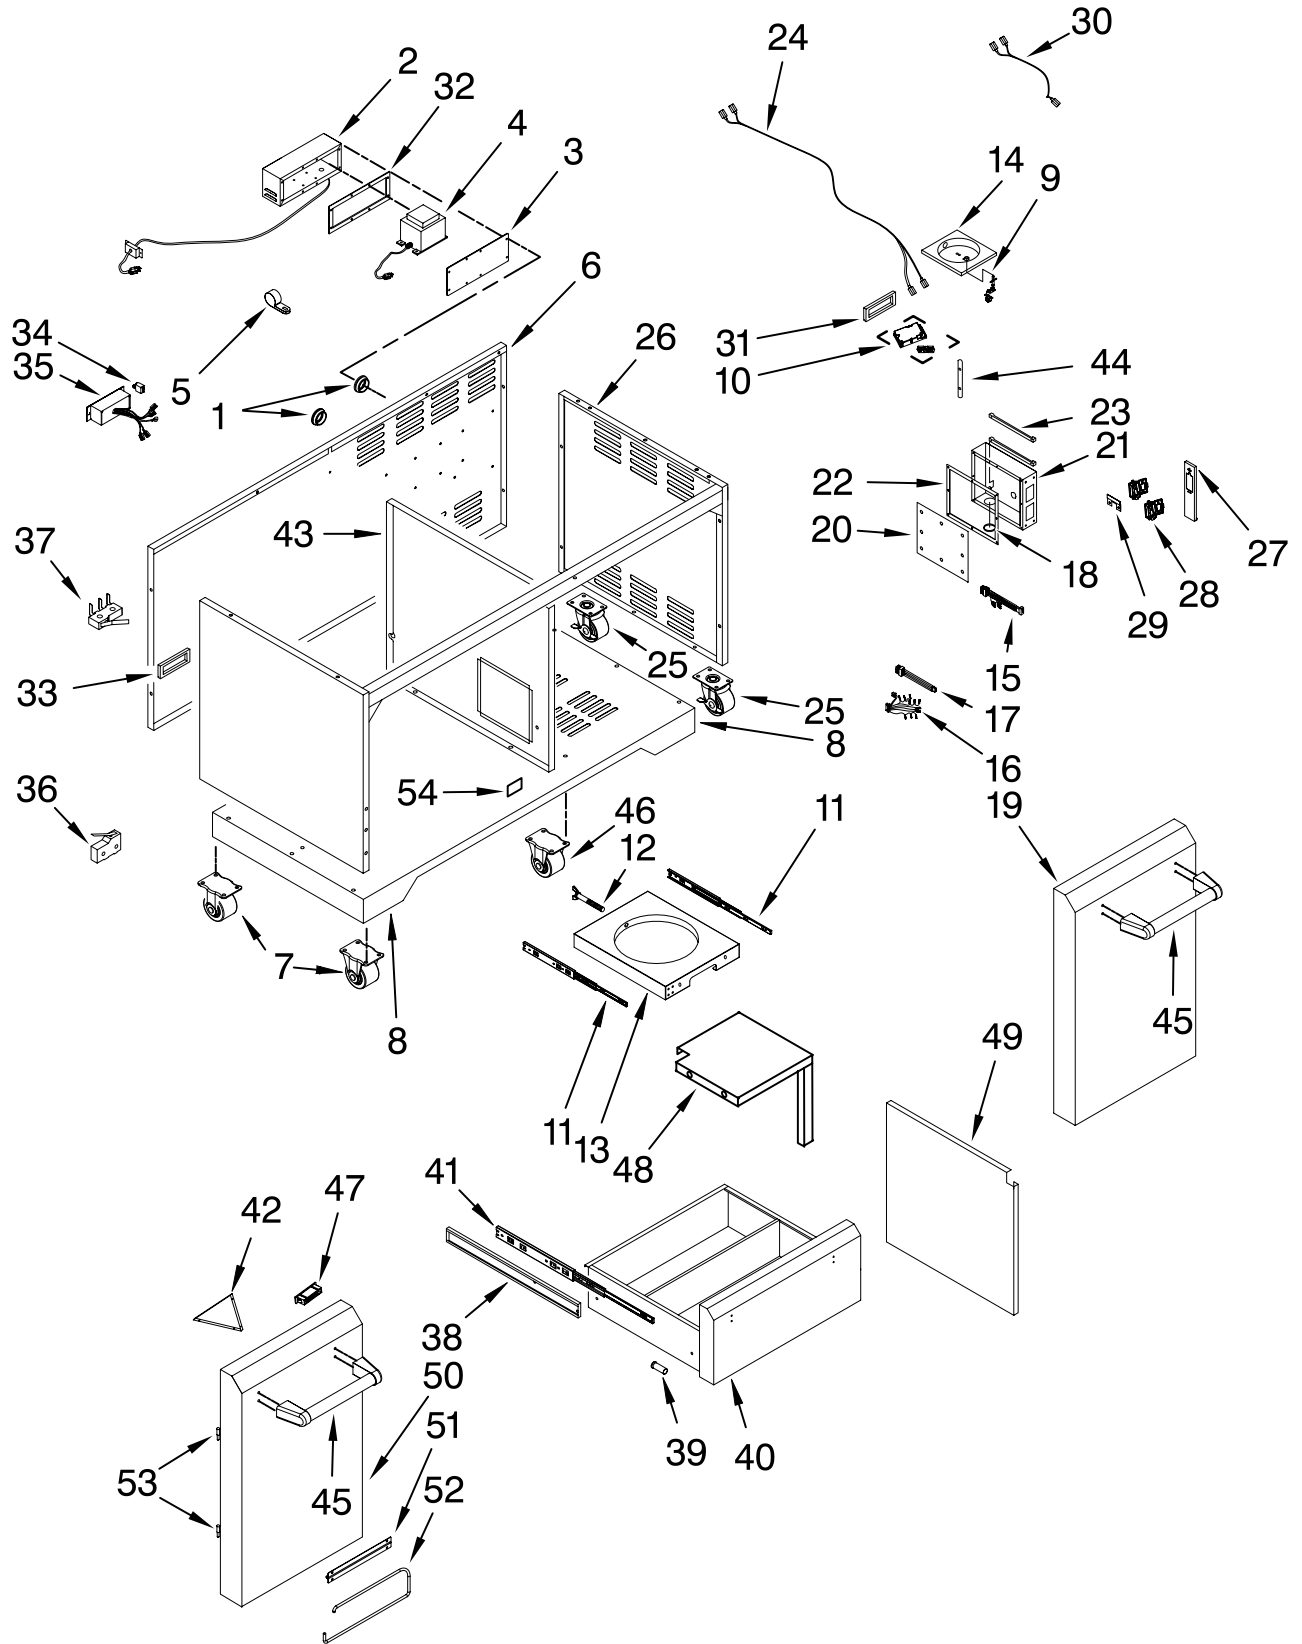

BASE PARTS

For Model: KFRU488VSS00
(Stainless Steel)

FOR ORDERING INFORMATION REFER TO PARTS PRICE LIST

BASE PARTS

For Model: KFRU488VSS00
(Stainless Steel)

Illus. No.	Part No.	DESCRIPTION
1	W10128666	Ring, Rubber
2	W10246630	Box,Transformer
3	W10246632	Cover,Transformr Box
4	W10303827	Transformer
5	W10128670	Clamp, Wire
6	W10244979	Panel, Rear
7	W10128672	Caster
8	W10246758	Panel, Bottom
9	W10246807	Microswitch, Load Cell, And Processor
10	W10287226	Load Cell, And Processor
11	W10137890	Slide, Tank Tray
12	W10247135	Bolt, Tank
13	W10246804	Tray, Tank
14	W10246806	Top, Tank Tray Fixture
15	W10246872	Wire, Safety
16	W10247039	Wire, DC Power
17	W10246874	Wire, Load Cell

Illus. No.	Part No.	DESCRIPTION
18	W10246877	Ring, Rubber
19	W10246808	Drawer, Tank
20	W10246878	Cover, Box
21	W10303964	Insulator, Box
22	W10246885	Washer,Waterproof
23	W10246886	Bracket, Box
24	W10246887	Wire, AC Power
25	W10128705	Caster, W/Brake
26	W10246633	Panel, Side Assy
27	W10246879	Cover, Battery Box
28	W10246880	Box, Battery
29	W10246882	Stop, Box
30	W10303969	Wire, Load Cell
31	W10304351	Washer,Waterproof
32	W10303814	Washer,Waterproof
33	W10246627	Washer, Outlet
34	W10246628	Breaker, Circuit
35	W10246629	Outlet, Male
36	W10246888	Switch, Gas Valve
37	W10303682	Switch, UI

Illus. No.	Part No.	DESCRIPTION
38		Bracket
	W10137885	Left
	W10137889	Right
39	W10128696	Plug, Door
40	W10246803	Drawer, Top
41	W10137888	Slide, Drawer
42		Guard, Tank Tray
	W10137892	Left
	W10247036	Right
43	W10246664	Partition, Cart
44	W10244192	Washer, Shelf
45	W10128661	Handle, Drawer
46	W10140241	Caster, Swivel
47	W10128697	Magnet, Door
48	W10136427	Rack, Storage
49	W10246760	Partition, Left
50	W10246800	Door, Left
51	W10246761	Bracket, Towel Rack
52	W10128686	Rack, Towel
53	W10246759	Hinge, Door
54	W10246747	Latch, Magnet

FOR ORDERING INFORMATION REFER TO PARTS PRICE LIST