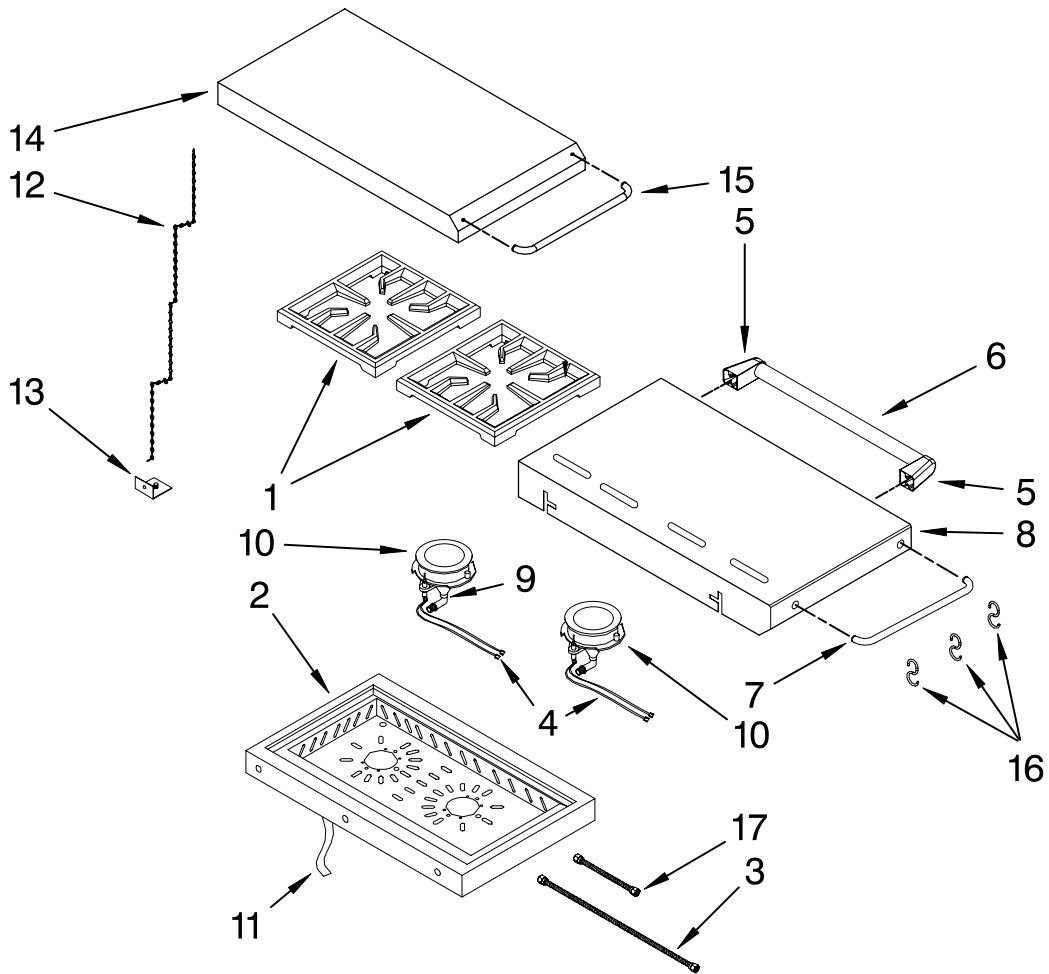

SIDE BURNER PARTS

For Model: KFRU488VSS00

(Stainless Steel)

Illus. No.	Part No.	DESCRIPTION

1	W10244943	Grate, Side Burner
2	W10140271	Shelf, Side Burner
3	W10137910	Tube, Side Burner
4		Igniter
	W10247025	Burner, Rear
	W10247024	Burner, Front
5	W10137052	Bracket, Handle
6	W10128660	Handle, Shelf
7	W10136956	Bar, Tool
8	W10244339	Shelf, Side (RT)
9	W10244342	Elbow, Orifice
10	W10244942	Manifold, Side Brn
11	W10137915	Hose, Side Burner
12	W10285667	Chain, Lid
13	W10244944	Stator, Chain
14	W10138026	Lid, Side Burner
15	W10285647	Bar, Tool
16	W10128774	Hook
17	W10137916	Tube, Side Brnr

FOR ORDERING INFORMATION REFER TO PARTS PRICE LIST