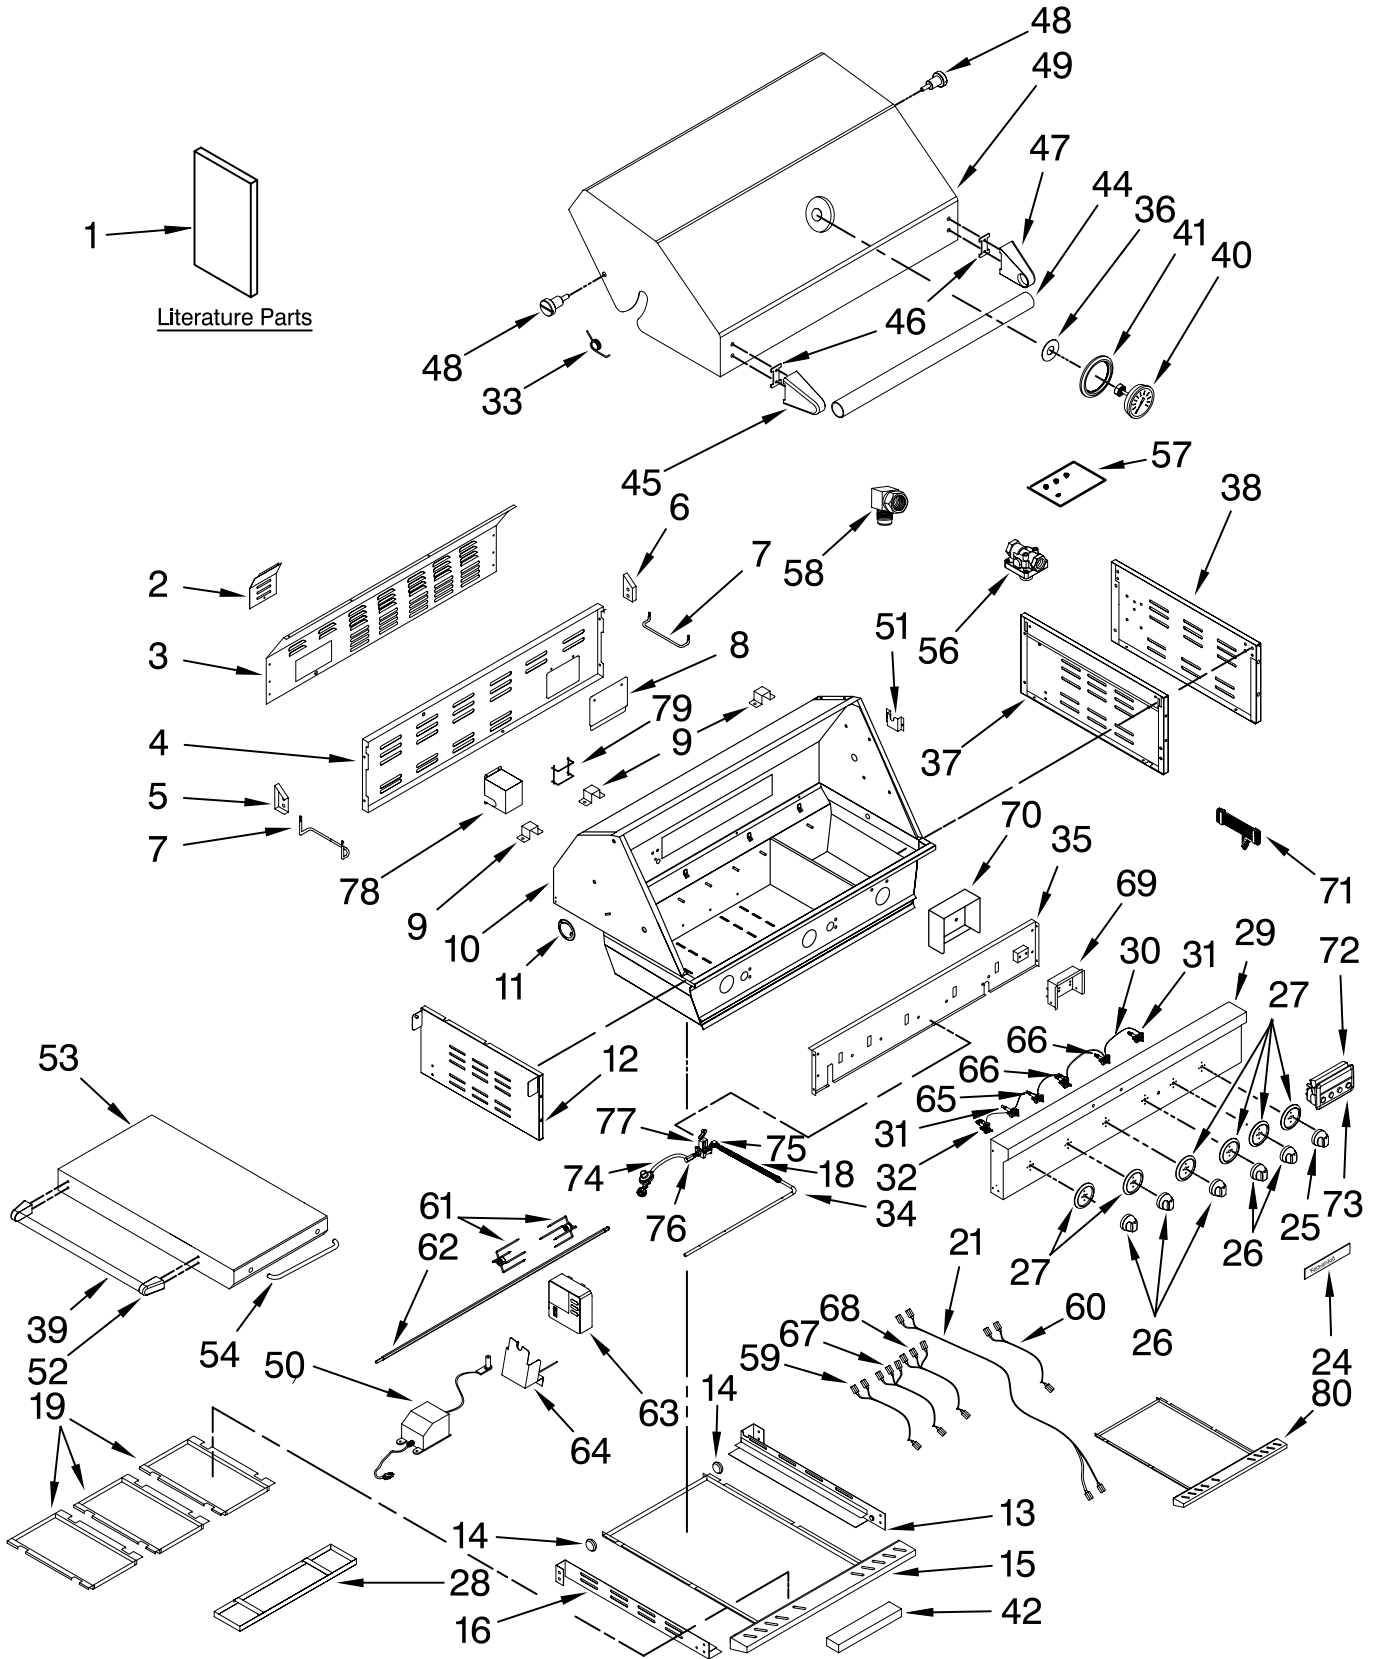

**GRILL PARTS**  
For Model: KFRU488VSS00  
(Stainless Steel)

48" CARTED GRILL

FOR ORDERING INFORMATION REFER TO PARTS PRICE LIST

# BASE PARTS

For Model: KFRU488VSS00  
(Stainless Steel)

Illus. No.	Part No.	DESCRIPTION
1	W10128666	Ring, Rubber
2	W10246630	Box,Transformer
3	W10246632	Cover,Transformr Box
4	W10303827	Transformer
5	W10128670	Clamp, Wire
6	W10244979	Panel, Rear
7	W10128672	Caster
8	W10246758	Panel, Bottom
9	W10246807	Microswitch, Load Cell, And Processor
10	W10287226	Load Cell, And Processor
11	W10137890	Slide, Tank Tray
12	W10247135	Bolt, Tank
13	W10246804	Tray, Tank
14	W10246806	Top, Tank Tray Fixture
15	W10246872	Wire, Safety
16	W10247039	Wire, DC Power
17	W10246874	Wire, Load Cell