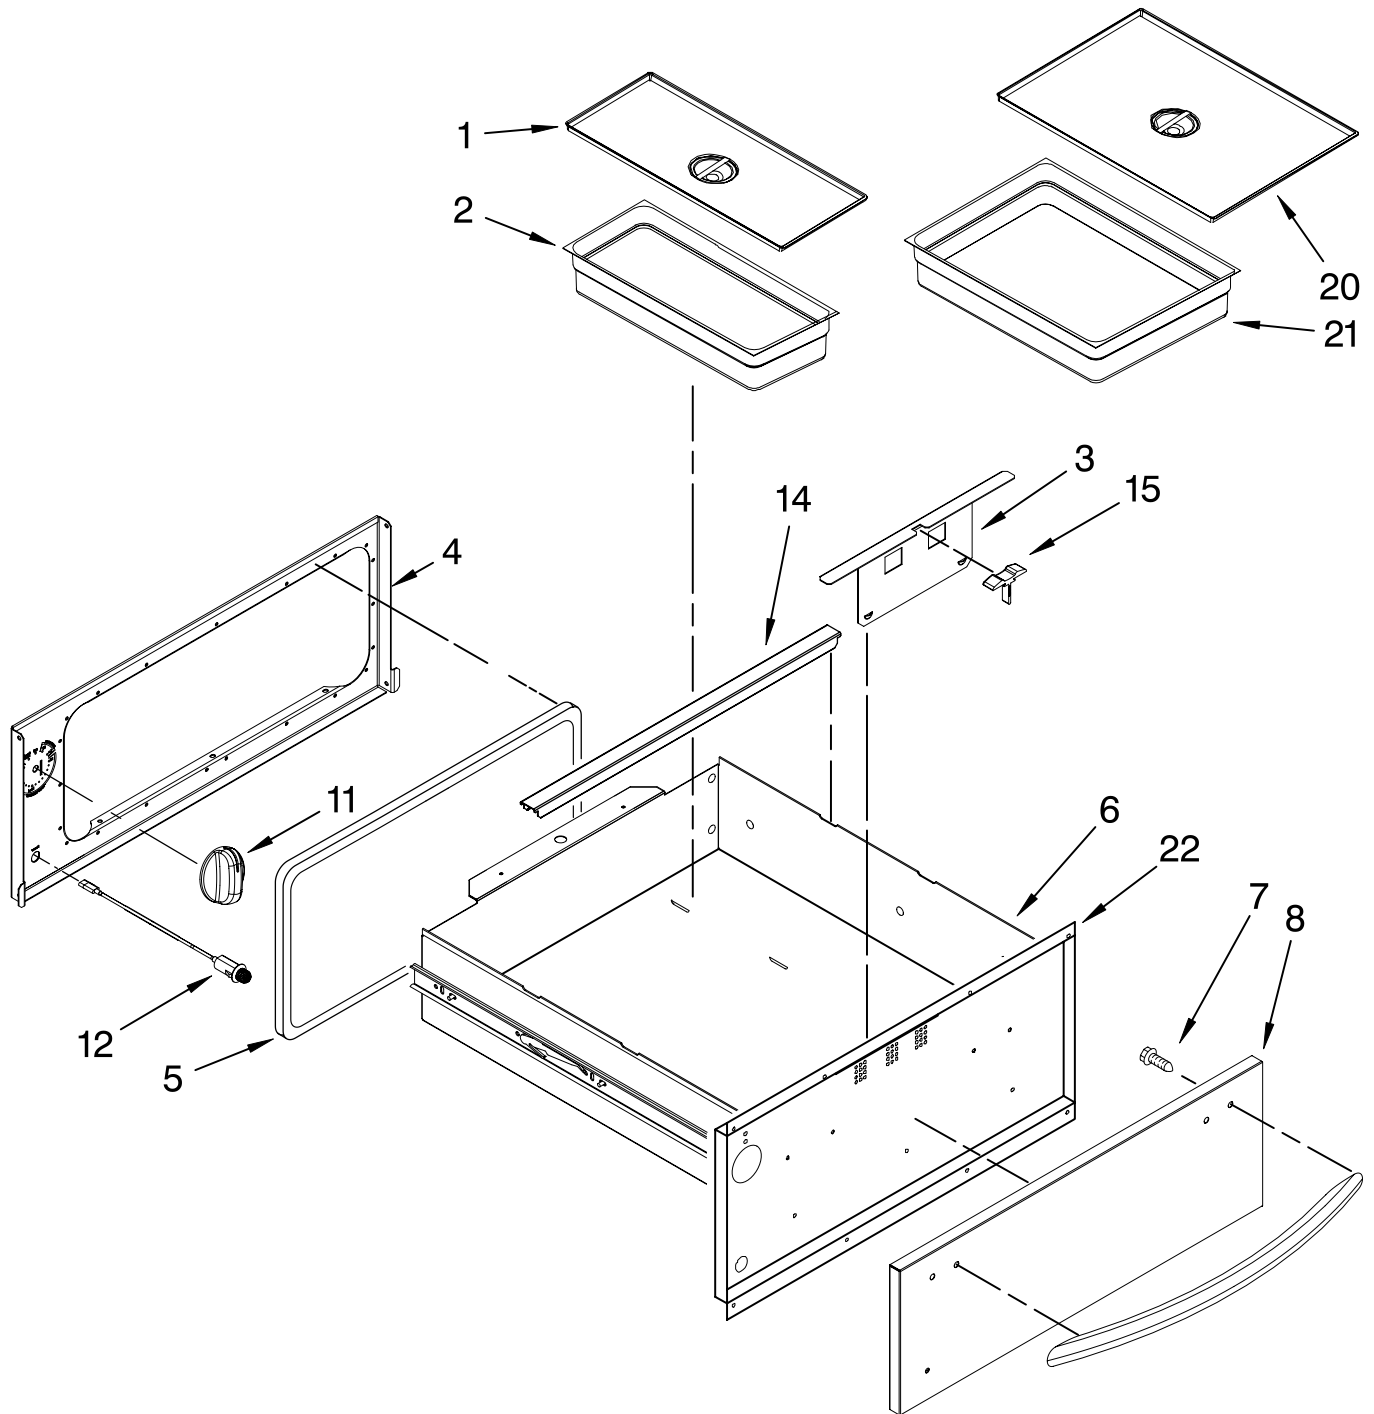

DRAWER PARTS

For Model: KFRU488VSS00

(Stainless Steel)

FOR ORDERING INFORMATION REFER TO PARTS PRICE LIST

DRAWER PARTS

For Model: KFRU488VSS00
(Stainless Steel)

Illus. No.	Part No.	DESCRIPTION
1	W10137687	Cover, Food Pan (Small)
2	W10137688	Pan, Food (Small)
3	W10137694	Slide, Vent
4	W10244976	Panel, Front
5	W10137875	Gasket, Drawer
6	W10137693	Drawer, Warming
7	4449743	Screw
8	W10137876	Door, Panel
11	W10137878	Knob, Thermostat
12	W10137874	Light, Indicator
14	W10137692	Rail, Pan (2)
15	W10137869	Grip, Vent
20	W10137689	Cover, Food Pan (Large)
21	W10137690	Pan, Food (Lrg)
22	W10137868	Panel, Inner Cntrl

FOR ORDERING INFORMATION REFER TO PARTS PRICE LIST