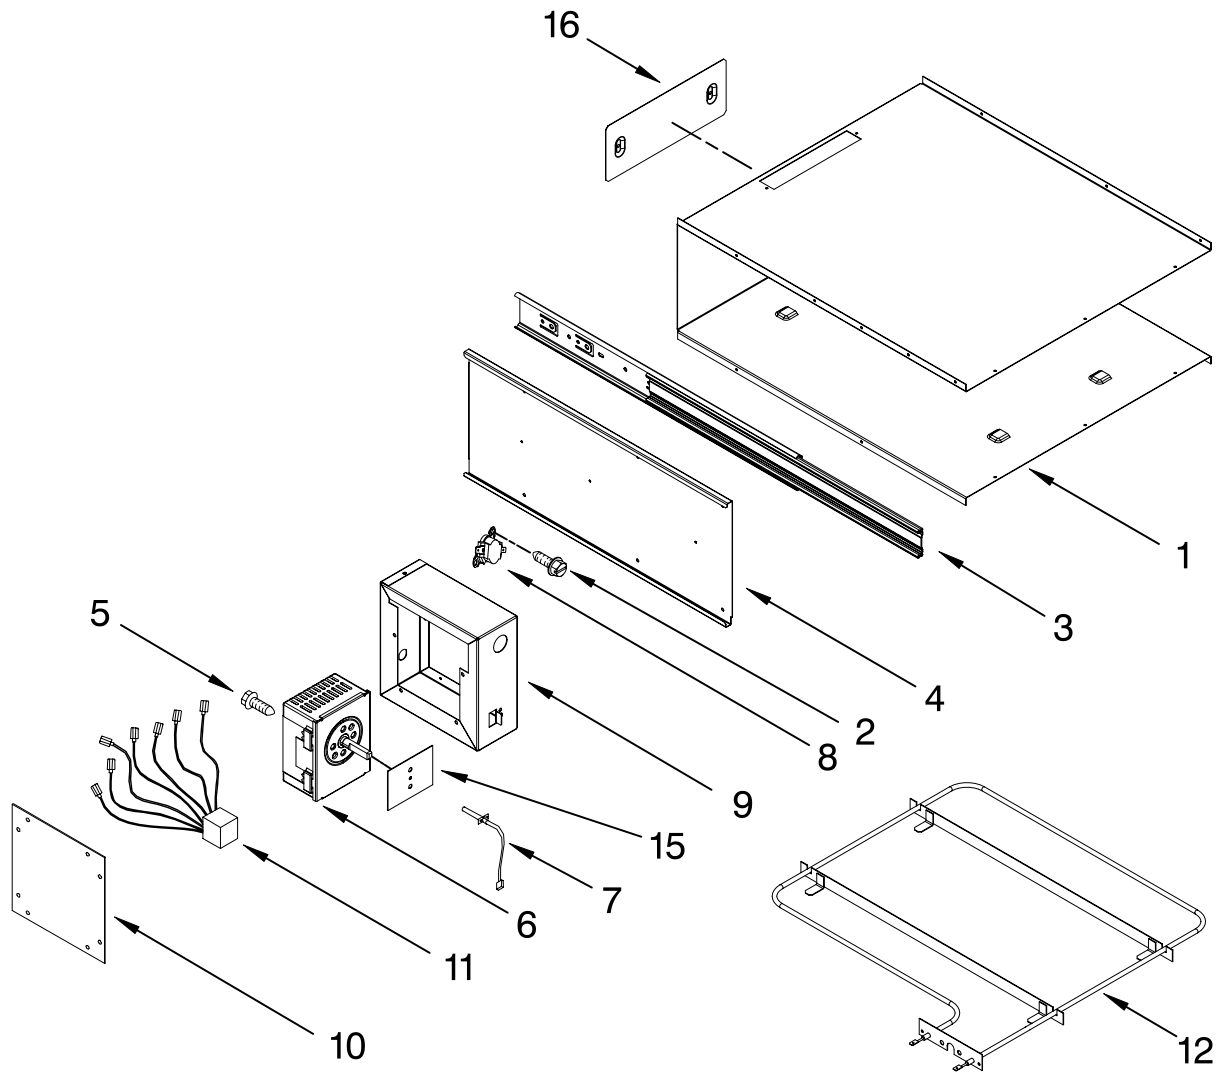

INTERNAL WARMING DRAWER PARTS

For Model: KFRU488VSS00

(Stainless Steel)

Illus. No.	Part No.	DESCRIPTION
1	W10244974	Wrapper
2	313806	Screw (1)
3	W10137691	Slide Assembly
4	W10137883	Right Panel
	W10137882	Left Panel

Illus. No.	Part No.	DESCRIPTION
5	311865	Screw
6	W10137873	Control
7	W10137881	Sensor, Wrm.Drwr.
8	W10137879	Thermal Fuse
9	W10137872	Enclosure, Electric

Illus. No.	Part No.	DESCRIPTION
10	W10137871	Cover, Enclosure
11	W10137880	Harness, Wire
12	W10137877	Element, Heating
15	W10118113	Seal, Switch
16	W10118073	Heat Shield

FOR ORDERING INFORMATION REFER TO PARTS PRICE LIST