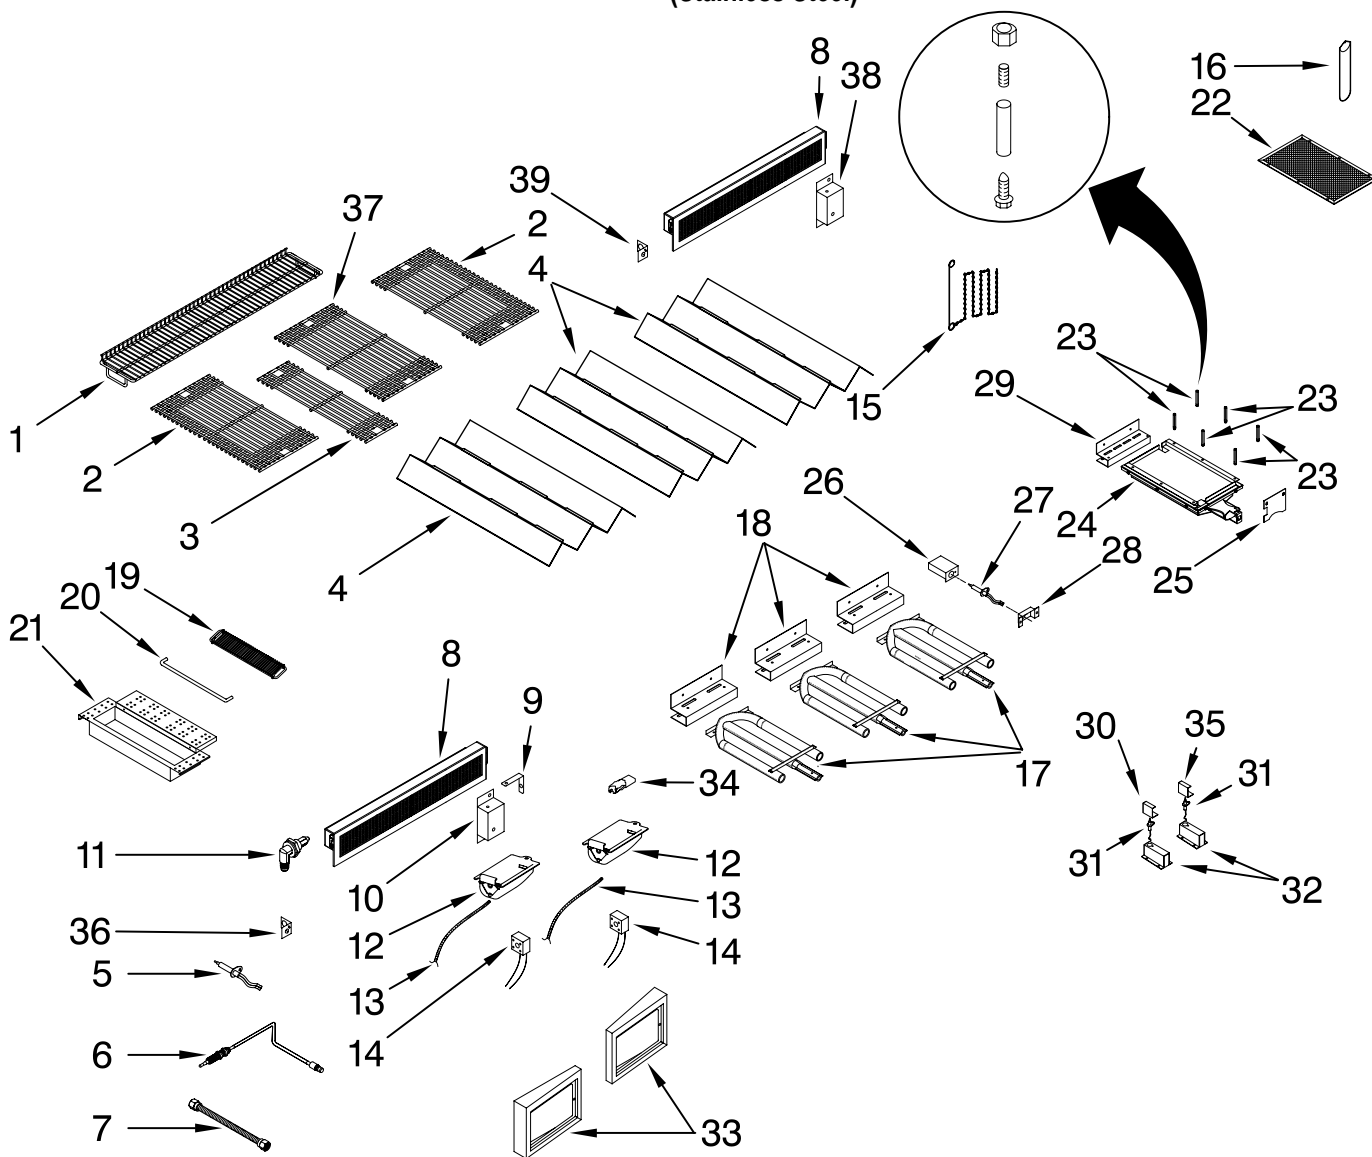

FOR ORDERING INFORMATION REFER TO PARTS PRICE LIST

W10270307

7

BURNERS, GRATES, AND LIGHTS PARTS

For Model: KFRU488VSS00

(Stainless Steel)

Illus. No.	Part No.	DESCRIPTION
1	W10140223	Rack, Warming
2	W10244714	Rack, Large
3	W10244176	Rack, Small
4	W10244180	Plate, Sear
5	W10298673	Ignitor, Hot Rear Burner
6	W10244204	Thermocouple, Rear Burner
7	W10140211	Flex Tube, Rear Burner
8	W10140227	Burner, Rear(2)
9	W10244186	Bracket, Rear Thermocouple
10	W10244184	Cover, Rear Thermocouple (LF)