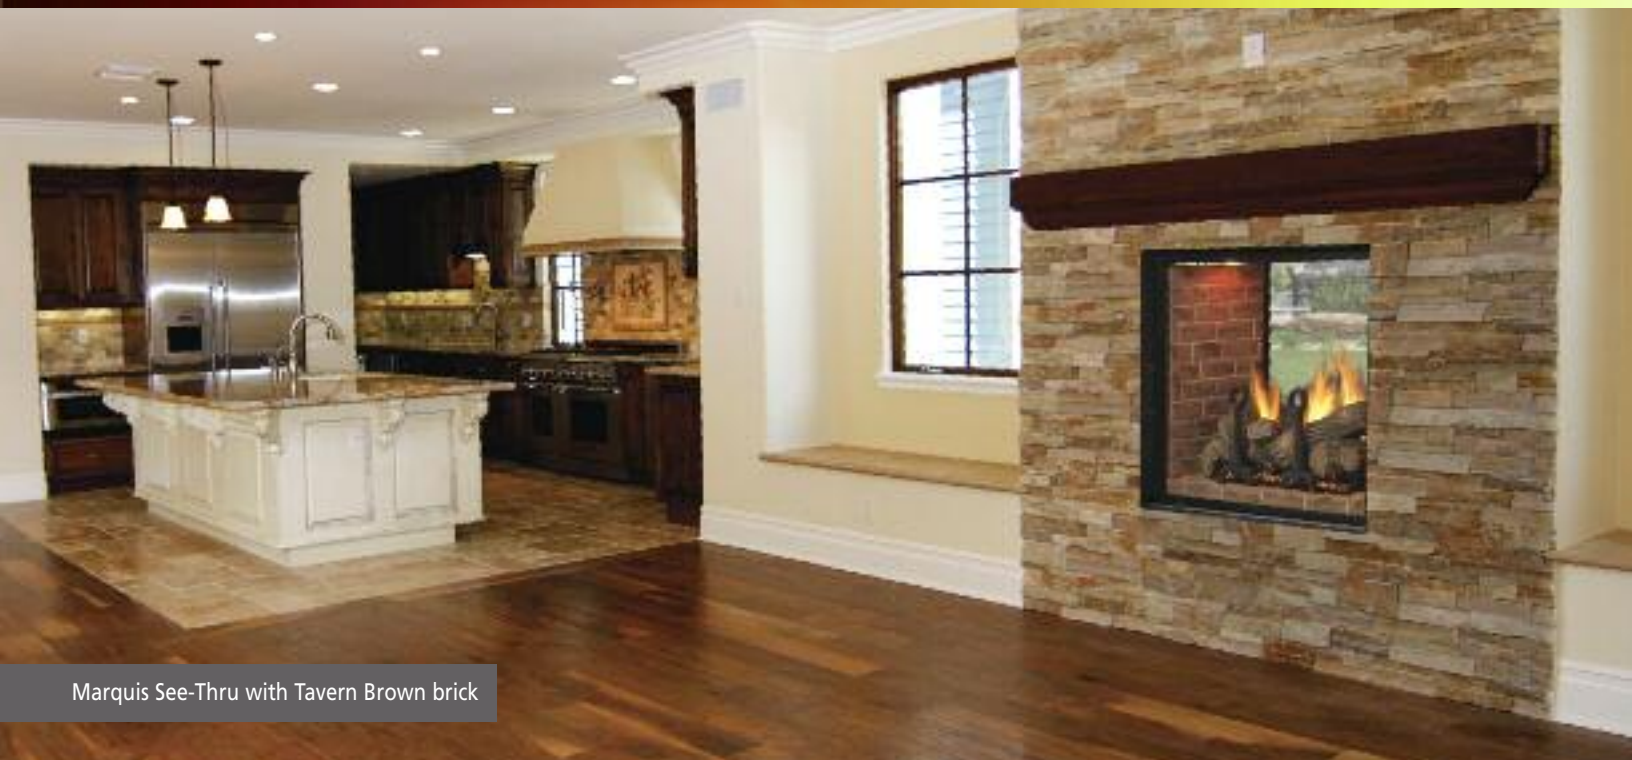

Tavern Brown firebrick

Cottage Red firebrick

Olde English firebrick

Marquis See-Thru with
Olde English brick

MARQUIS SEE-THRU

With 2160 square inches of viewing area and the ability to be installed on an outside wall, the Majestic Marquis See-Thru fireplace is an incredible addition to any two rooms - indoors or out! View the dancing flames and realistic logs through Clear-View ceramic glass and adjust the accent light using the manual dimmer to set the perfect mood. With the standard Total Signature Command™ Control – including the full function TSFSC Touch Screen Remote – operating your Marquis See-Thru fireplace is simple, convenient and energy efficient. Choose from three firebrick options, optional stainless steel outdoor facing kit and decorative arched doors with hand forged designer inlays to complete your fireplace look and make the Marquis See-Thru from Majestic truly your own.