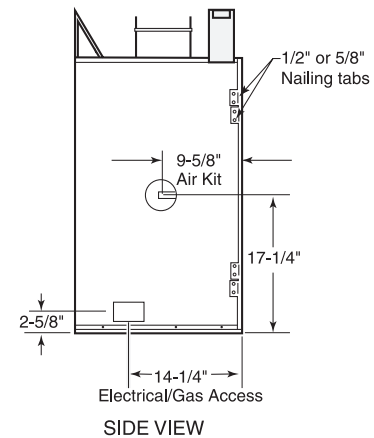

A Brand of Monessen Hearth Systems Co.
149 Cleveland Drive, Paris, Kentucky 40361
www.majesticproducts.com

To avoid personal injury or property damage, the product described by this brochure must be installed, operated and maintained in strict compliance with the instructions packaged with the product and all applicable building or fire codes. Contact local building or fire officials about restrictions and installation inspection requirements. All photographs and drawings on this brochure are for illustrative purposes only and are not intended for, nor should they be used as a substitute for the instructions packaged with the unit. Appearance and specifications of the product are subject to change without notice. 04/09