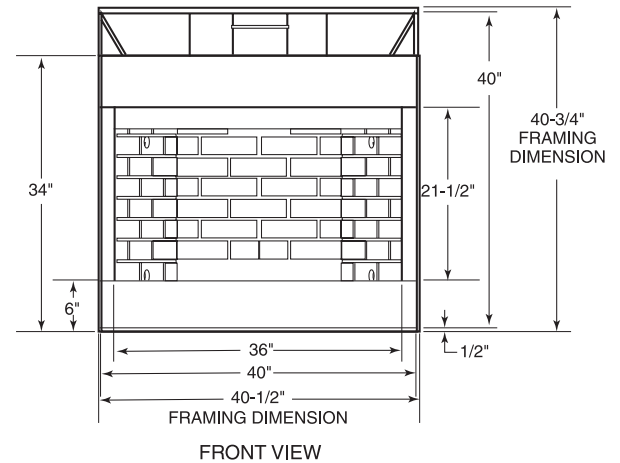

A Brand of Monessen Hearth Systems Co.
149 Cleveland Drive, Paris, Kentucky 40361
www.majesticproducts.com

To avoid personal injury or property damage, the product described by this brochure must be installed, operated and maintained in strict compliance with the instructions packaged with the product and all applicable building or fire codes. Contact local building or fire officials about restrictions and installation inspection requirements. All photographs and drawings on this brochure are for illustrative purposes only and are not intended for, nor should they be used as a substitute for the instructions packaged with the unit. Appearance and specifications of the product are subject to change without notice. 04/09