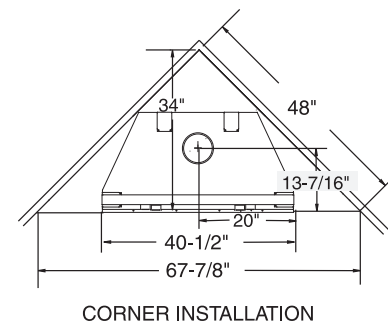

A Brand of Monessen Hearth Systems Co.
149 Cleveland Drive, Paris, Kentucky 40361
www.majesticproducts.com

To avoid personal injury or property damage, the product described by this brochure must be installed, operated and maintained in strict compliance with the instructions packaged with the product and all applicable building or fire codes. Contact local building or fire officials about restrictions and installation inspection requirements. All photographs and drawings on this brochure are for illustrative purposes only and are not intended for, nor should they be used as a substitute for the instructions packaged with the unit. Appearance and specifications of the product are subject to change without notice. 04/09