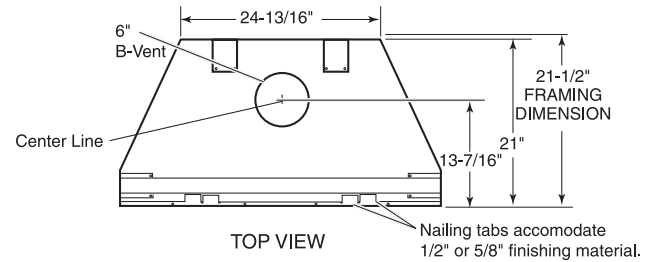

A Brand of Monessen Hearth Systems Co.
149 Cleveland Drive, Paris, Kentucky 40361
www.majesticproducts.com

To avoid personal injury or property damage, the product described by this brochure must be installed, operated and maintained in strict compliance with the instructions packaged with the product and all applicable building or fire codes. Contact local building or fire officials about restrictions and installation inspection requirements. All photographs and drawings on this brochure are for illustrative purposes only and are not intended for, nor should they be used as a substitute for the instructions packaged with the unit. Appearance and specifications of the product are subject to change without notice. 04/09