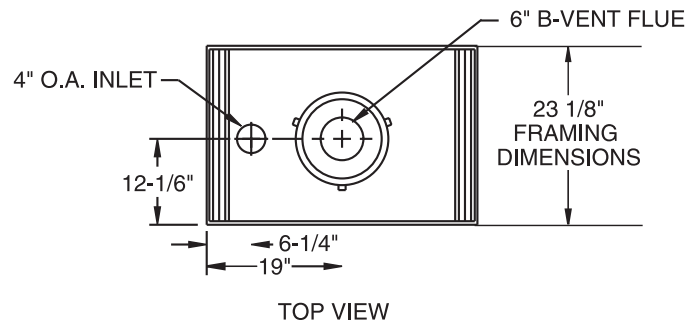

PRODUCT SPECIFICATIONS

Peninsula (BVPN) Prodigy Designer B Vent Fireplace

TOP VIEW

FRONT VIEW

SIDE VIEW

INTERIOR DIMENSIONS

Front opening width: 36"
 Front opening height: 22-1/4"
 Firebox Depth : 22-1/8"

TECHNICAL INFORMATION

PRODUCT SPECIFICATIONS

Left & Right Corner (BVCL and BVCR) Prodigy Designer B Vent Fireplace

INTERIOR DIMENSIONS

Front opening width: 36"
 Front opening height: 22-1/4"
 Firebox Depth : 22-1/8"

TECHNICAL INFORMATION