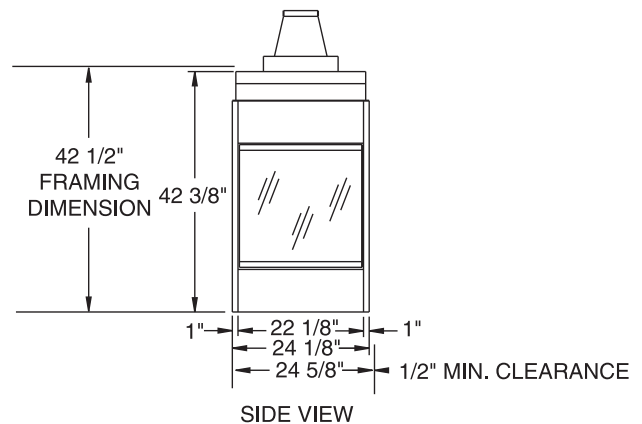

Framing dimensions in illustrations accommodate 1/2" finishing material.

A Brand of Monessen Hearth Systems Co.
149 Cleveland Drive, Paris, Kentucky 40361
www.majesticproducts.com

To avoid personal injury or property damage, the product described by this brochure must be installed, operated and maintained in strict compliance with the instructions packaged with the product and all applicable building or fire codes. Contact local building or fire officials about restrictions and installation inspection requirements. All photographs and drawings on this brochure are for illustrative purposes only and are not intended for, nor should they be used as a substitute for the instructions packaged with the unit. Appearance and specifications of the product are subject to change without notice. 04/09