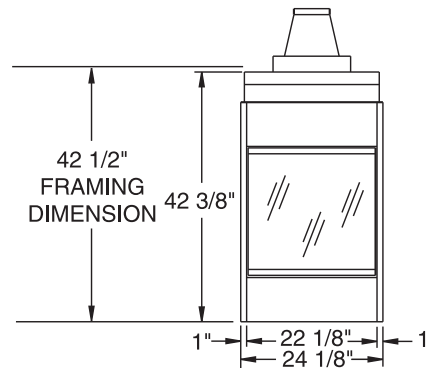

PRODUCT SPECIFICATIONS

Peninsula (BVPN) Prodigy Designer B Vent Fireplace

TOP VIEW

FRONT VIEW

SIDE VIEW

INTERIOR DIMENSIONS

Front opening width: 36"
 Front opening height: 22-1/4"
 Firebox Depth : 22-1/8"

TECHNICAL INFORMATION

PRODUCT SPECIFICATIONS

Left & Right Corner (BVCL and BVCR) Prodigy Designer B Vent Fireplace

INTERIOR DIMENSIONS

Front opening width: 36"
 Front opening height: 22-1/4"
 Firebox Depth : 22-1/8"

TECHNICAL INFORMATION