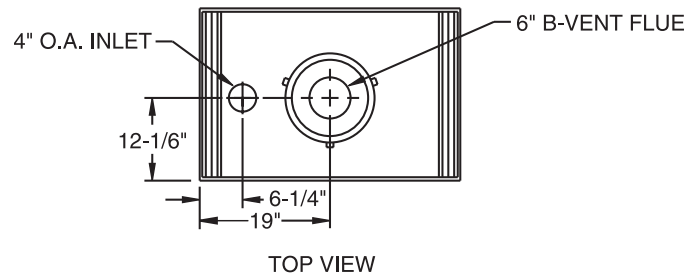

Framing dimensions in illustrations accommodate 1/2" finishing material.

A Brand of Monessen Hearth Systems Co.
149 Cleveland Drive, Paris, Kentucky 40361
www.majesticproducts.com

To avoid personal injury or property damage, the product described by this brochure must be installed, operated and maintained in strict compliance with the instructions packaged with the product and all applicable building or fire codes. Contact local building or fire officials about restrictions and installation inspection requirements. All photographs and drawings on this brochure are for illustrative purposes only and are not intended for, nor should they be used as a substitute for the instructions packaged with the unit. Appearance and specifications of the product are subject to change without notice. 04/09