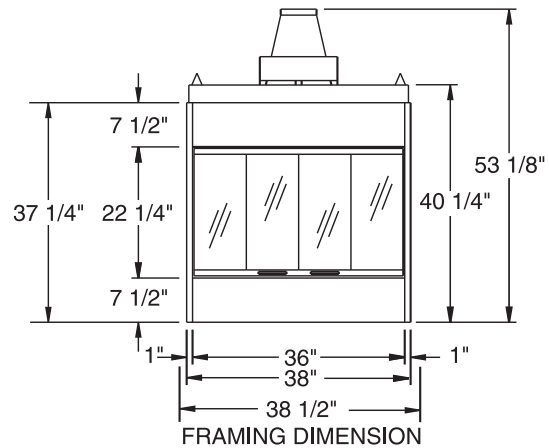

PRODUCT SPECIFICATIONS

Peninsula (BVPN) Prodigy Designer B Vent Fireplace

TOP VIEW

FRONT VIEW

SIDE VIEW

INTERIOR DIMENSIONS

Front opening width: 36"
 Front opening height: 22-1/4"
 Firebox Depth : 22-1/8"

TECHNICAL INFORMATION

PRODUCT SPECIFICATIONS

Left & Right Corner (BVCL and BVCR) Prodigy Designer B Vent Fireplace

INTERIOR DIMENSIONS

Front opening width: 36"
 Front opening height: 22-1/4"
 Firebox Depth : 22-1/8"

TECHNICAL INFORMATION