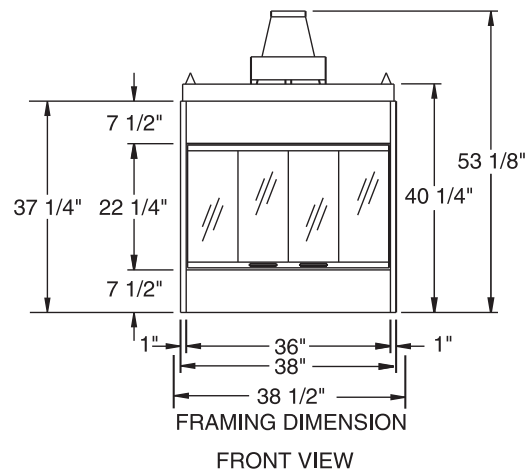

Framing dimensions in illustrations accommodate 1/2" finishing material.

A Brand of Monessen Hearth Systems Co.
149 Cleveland Drive, Paris, Kentucky 40361
www.majesticproducts.com

To avoid personal injury or property damage, the product described by this brochure must be installed, operated and maintained in strict compliance with the instructions packaged with the product and all applicable building or fire codes. Contact local building or fire officials about restrictions and installation inspection requirements. All photographs and drawings on this brochure are for illustrative purposes only and are not intended for, nor should they be used as a substitute for the instructions packaged with the unit. Appearance and specifications of the product are subject to change without notice. 04/09