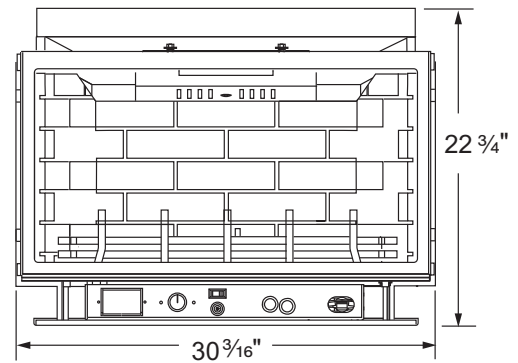

PRODUCT SPECIFICATIONS
380IDV Vented Insert Fireplace

GLASS VIEWING AREA

382 Square Inches

TECHNICAL INFORMATION

- Max. Btu Input: 30,500 NG / 28,000 LP
- Minimum Fireplace Dimensions: 28"W x 21"H
- Ignition System: Standing Pilot
- Gas Type: Natural or LP
- Natural Flame™ Burner with 7-piece Fiber Ceramic Log Set
- Millivolt with on/off switch and variable flame height control in natural gas or propane gas
- Tavern Brown firebrick
- Thermostat controlled blower
- Black Filigree Panels
- Consumer friendly deluxe control panel with on/off switch
- CSA Design Certified

FIELD INSTALLED ACCESSORIES

- Beveled Trim: Black in two sizes
- Flat Trim: Black in two sizes
- 3" intake and 3" exhaust vent pipe connectors for chimney flex liners
- Designer faces available
- Ambient Technologies™ Remote Controls and Thermostats
- Cabinet doors with screen, door frames, filigree panels and bay front screens