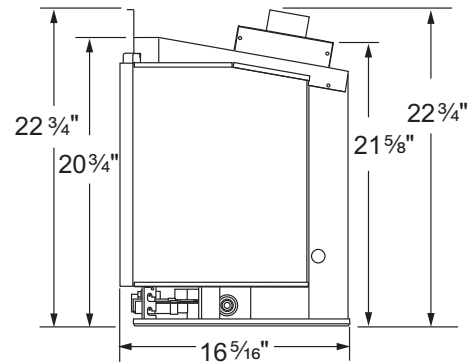

A Brand of Monessen Hearth Systems Co.
149 Cleveland Drive, Paris, Kentucky 40361
www.majesticproducts.com

To avoid personal injury or property damage, the product described by this brochure must be installed, operated and maintained in strict compliance with the instructions packaged with the product and all applicable building or fire codes. Contact local building or fire officials about restrictions and installation inspection requirements. All photographs and drawings on this brochure are for illustrative purposes only and are not intended for, nor should they be used as a substitute for the instructions packaged with the unit. Appearance and specifications of the product are subject to change without notice. 03/09