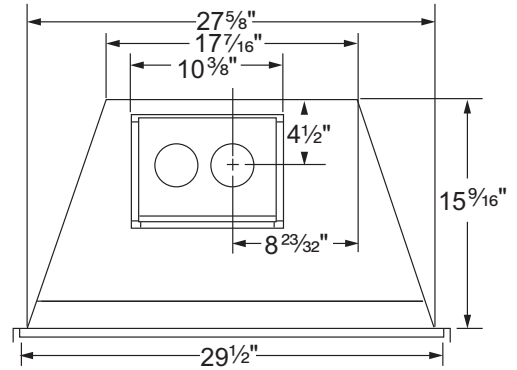

A Brand of Monessen Hearth Systems Co.
149 Cleveland Drive, Paris, Kentucky 40361
www.majesticproducts.com

To avoid personal injury or property damage, the product described by this brochure must be installed, operated and maintained in strict compliance with the instructions packaged with the product and all applicable building or fire codes. Contact local building or fire officials about restrictions and installation inspection requirements. All photographs and drawings on this brochure are for illustrative purposes only and are not intended for, nor should they be used as a substitute for the instructions packaged with the unit. Appearance and specifications of the product are subject to change without notice. 03/09