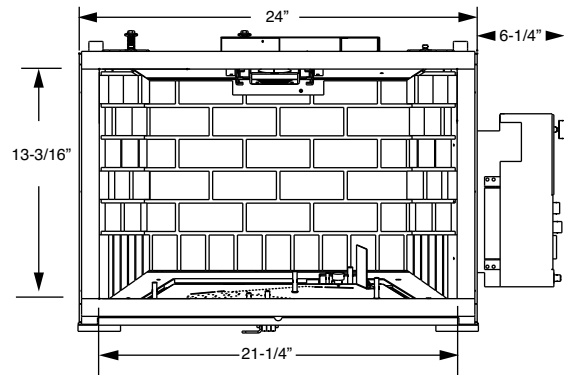

PRODUCT SPECIFICATIONS

20ILDV TOPAZ Direct Vent Insert System

GLASS VIEWING AREA

21-1/4"W x 13-3/16"H (280 Square Inches)

TECHNICAL INFORMATION

Max. Btu Input: 20,000 BTU/HR

EnerGuide Ratings Fireplace Efficiency: 67.5% NG/ 73.9% LP

Clean face design

Natural Flame™ burner with fiber ceramic log set

Tavern Brown firebrick

Thermostat blower (160 cfm) standard

3" intake, 3" exhaust

18" flex line with On/Off shut-off valve

Valve located on outside of firebox for easy access and maintenance