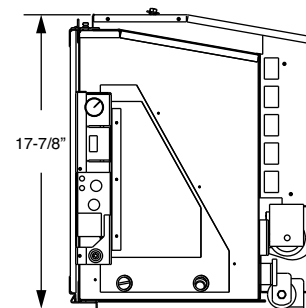

Clean face design

Natural Flame™ burner with fiber ceramic log set

Tavern Brown firebrick

Thermostat blower (160 cfm) standard

3" intake, 3" exhaust

18" flex line with On/Off shut-off valve

Valve located on outside of firebox for easy access and maintenance