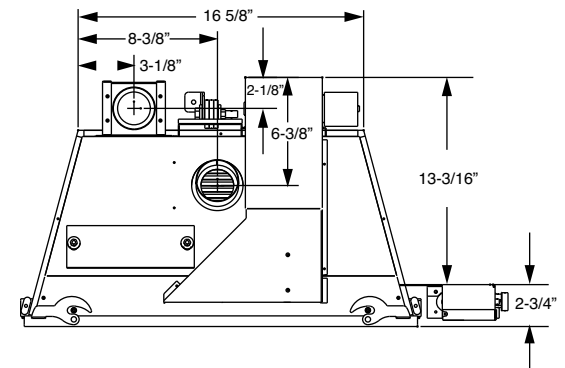

PRODUCT SPECIFICATIONS

20ILDV TOPAZ Direct Vent Insert System

GLASS VIEWING AREA

21-1/4"W x 13-3/16"H (280 Square Inches)

TECHNICAL INFORMATION

Max. Btu Input: 20,000 BTU/HR

EnerGuide Ratings Fireplace Efficiency: 67.5% NG/ 73.9% LP

Clean face design

Natural Flame™ burner with fiber ceramic log set

Tavern Brown firebrick

Thermostat blower (160 cfm) standard

3" intake, 3" exhaust

18" flex line with On/Off shut-off valve

Valve located on outside of firebox for easy access and maintenance