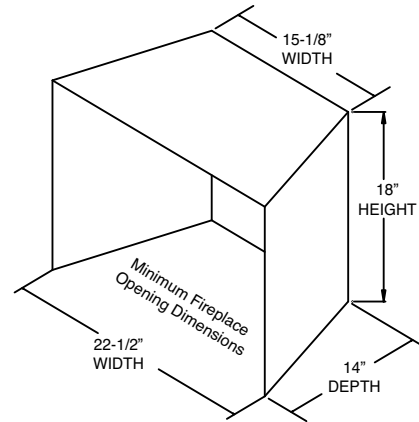

PRODUCT SPECIFICATIONS

20ILDV TOPAZ Direct Vent Insert System

GLASS VIEWING AREA

21-1/4"W x 13-3/16"H (280 Square Inches)

TECHNICAL INFORMATION

Max. Btu Input: 20,000 BTU/HR

EnerGuide Ratings Fireplace Efficiency: 67.5% NG/ 73.9% LP

Clean face design

Natural Flame™ burner with fiber ceramic log set

Tavern Brown firebrick

Thermostat blower (160 cfm) standard

3" intake, 3" exhaust

18" flex line with On/Off shut-off valve

Valve located on outside of firebox for easy access and maintenance