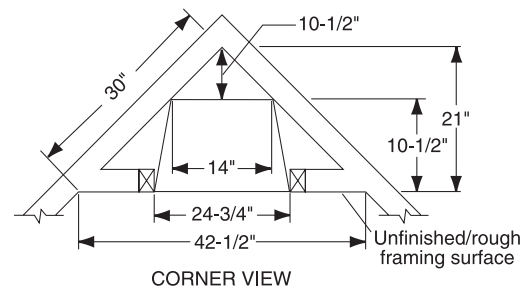

A Brand of Monessen Hearth Systems Co.
149 Cleveland Drive, Paris, Kentucky 40361
www.majesticproducts.com

To avoid personal injury or property damage, the product described by this brochure must be installed, operated and maintained in strict compliance with the instructions packaged with the product and all applicable building or fire codes. Contact local building or fire officials about restrictions and installation inspection requirements. All photographs and drawings on this brochure are for illustrative purposes