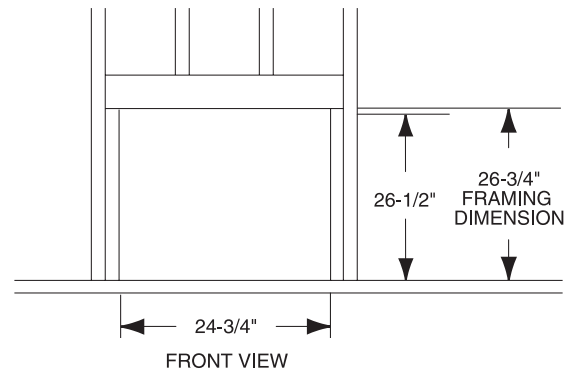

A Brand of Monessen Hearth Systems Co.
149 Cleveland Drive, Paris, Kentucky 40361
www.majesticproducts.com

To avoid personal injury or property damage, the product described by this brochure must be installed, operated and maintained in strict compliance with the instructions packaged with the product and all applicable building or fire codes. Contact local building or fire officials about restrictions and installation inspection requirements. All photographs and drawings on this brochure are for illustrative purposes