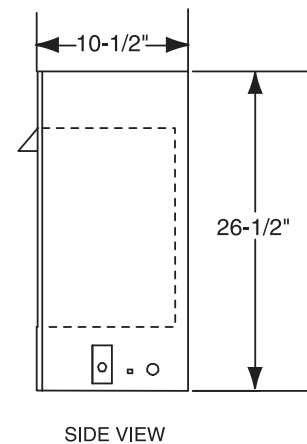

A Brand of Monessen Hearth Systems Co.
149 Cleveland Drive, Paris, Kentucky 40361
www.majesticproducts.com

To avoid personal injury or property damage, the product described by this brochure must be installed, operated and maintained in strict compliance with the instructions packaged with the product and all applicable building or fire codes. Contact local building or fire officials about restrictions and installation inspection requirements. All photographs and drawings on this brochure are for illustrative purposes