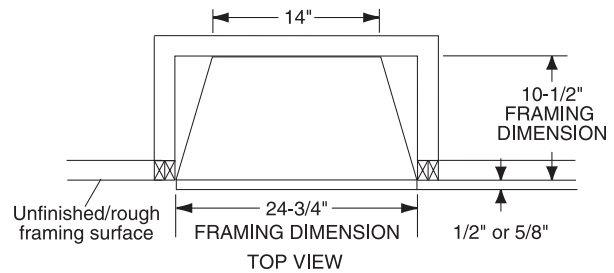

A Brand of Monessen Hearth Systems Co.
149 Cleveland Drive, Paris, Kentucky 40361
www.majesticproducts.com

To avoid personal injury or property damage, the product described by this brochure must be installed, operated and maintained in strict compliance with the instructions packaged with the product and all applicable building or fire codes. Contact local building or fire officials about restrictions and installation inspection requirements. All photographs and drawings on this brochure are for illustrative purposes