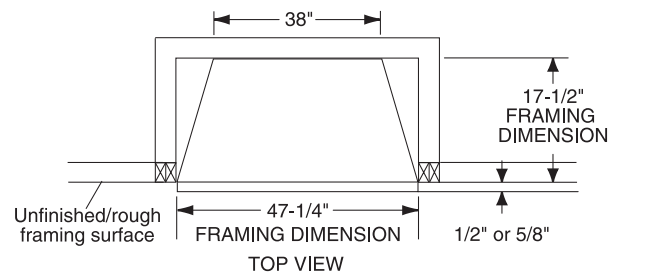

A Brand of Monessen Hearth Systems Co.
149 Cleveland Drive, Paris, Kentucky 40361
www.majesticproducts.com

To avoid personal injury or property damage, the product described by this brochure must be installed, operated and maintained in strict compliance with the instructions packaged with the product and all applicable building or fire codes. Contact local building or fire officials about restrictions and installation inspection requirements. All photographs and drawings on this brochure are for illustrative purposes only and are not intended for, nor should they be used as a substitute for the instructions packaged with the unit. Appearance and specifications of the product are subject to change without notice. 04/09