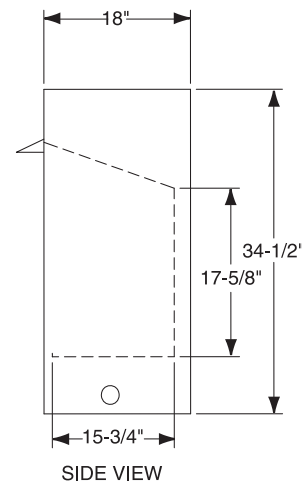

A Brand of Monessen Hearth Systems Co.
149 Cleveland Drive, Paris, Kentucky 40361
www.majesticproducts.com

To avoid personal injury or property damage, the product described by this brochure must be installed, operated and maintained in strict compliance with the instructions packaged with the product and all applicable building or fire codes. Contact local building or fire officials about restrictions and installation inspection requirements. All photographs and drawings on this brochure are for illustrative purposes only and are not intended for, nor should they be used as a substitute for the instructions packaged with the unit. Appearance and specifications of the product are subject to change without notice. 04/09