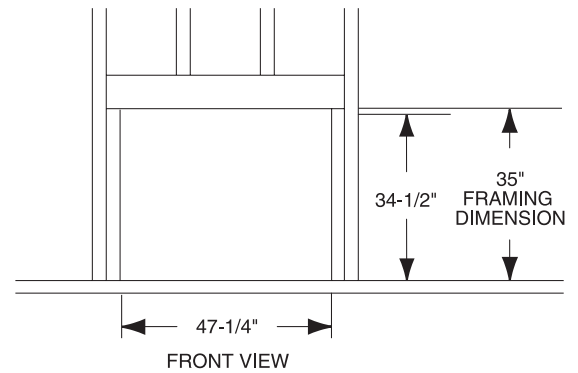

A Brand of Monessen Hearth Systems Co.
149 Cleveland Drive, Paris, Kentucky 40361
www.majesticproducts.com

To avoid personal injury or property damage, the product described by this brochure must be installed, operated and maintained in strict compliance with the instructions packaged with the product and all applicable building or fire codes. Contact local building or fire officials about restrictions and installation inspection requirements. All photographs and drawings on this brochure are for illustrative purposes only and are not intended for, nor should they be used as a substitute for the instructions packaged with the unit. Appearance and specifications of the product are subject to change without notice. 04/09