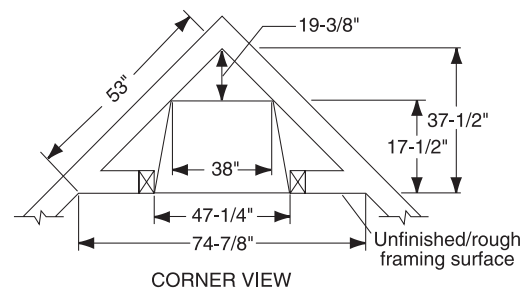

A Brand of Monessen Hearth Systems Co.
149 Cleveland Drive, Paris, Kentucky 40361
www.majesticproducts.com

To avoid personal injury or property damage, the product described by this brochure must be installed, operated and maintained in strict compliance with the instructions packaged with the product and all applicable building or fire codes. Contact local building or fire officials about restrictions and installation inspection requirements. All photographs and drawings on this brochure are for illustrative purposes only and are not intended for, nor should they be used as a substitute for the instructions packaged with the unit. Appearance and specifications of the product are subject to change without notice. 04/09