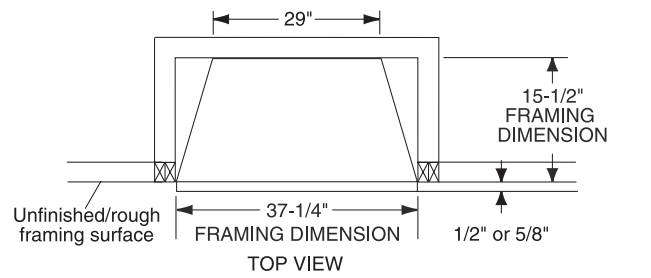

----- Manual continues below -----

PRODUCT SPECIFICATIONS

VFR32/VF (R) 32C-R/VF (R) 32C-TB Vent Free Firebox

MINIMUM HEARTH DIMENSIONS

- Front opening width: 29-7/8"
- Front opening height: 21-7/8"
- Rear wall width: 23-3/8"
- Firebox depth: 13-1/4"

TECHNICAL INFORMATION

- Clearance to Fireplace: Zero
- CSA Design Certified

FACTORY INSTALLED OPTIONS

- Refractory firebrick (VF32C-R)
- Tavern Brown firebrick (VF32C-TB)

FIELD INSTALLED ACCESSORIES

- Louvers: Brass, Pewter
- Curved Trim: Brass, Pewter, Black
- Medium Trim: Brass, Pewter, Black
- Variable Thermostat Controlled Forced Air Blower (160cfm) -BLOTMC
- Brass Hood
- Wide Profile Brass Hood
- Radiant Panel Kits
- Cottage Red firebrick
- Wood Cabinet Surrounds and Hearths
- Classic and Designer Facings