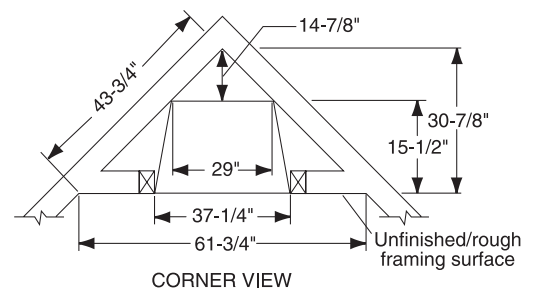

----- Manual continues below -----

PRODUCT SPECIFICATIONS

VFR32/VF (R) 32C-R/VF (R) 32C-TB Vent Free Firebox

MINIMUM HEARTH DIMENSIONS

- Front opening width: 29-7/8"
- Front opening height: 21-7/8"
- Rear wall width: 23-3/8"
- Firebox depth: 13-1/4"

TECHNICAL INFORMATION

- Clearance to Fireplace: Zero
- CSA Design Certified

FACTORY INSTALLED OPTIONS

- Refractory firebrick (VF32C-R)
- Tavern Brown firebrick (VF32C-TB)

FIELD INSTALLED ACCESSORIES

- Louvers: Brass, Pewter
- Curved Trim: Brass, Pewter, Black
- Medium Trim: Brass, Pewter, Black
- Variable Thermostat Controlled Forced Air Blower (160cfm) -BLOTMC
- Brass Hood
- Wide Profile Brass Hood
- Radiant Panel Kits
- Cottage Red firebrick
- Wood Cabinet Surrounds and Hearths
- Classic and Designer Facings