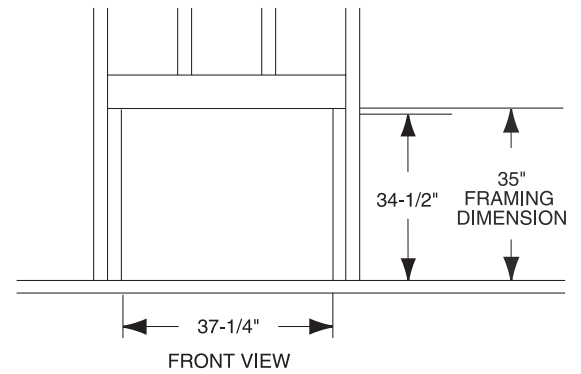

A Brand of Monessen Hearth Systems Co.
149 Cleveland Drive, Paris, Kentucky 40361
www.majesticproducts.com

To avoid personal injury or property damage, the product described by this brochure must be installed, operated and maintained in strict compliance with the instructions packaged with the product and all applicable building or fire codes. Contact local building or fire officials about restrictions and installation inspection requirements. All photographs and drawings on this brochure are for illustrative purposes only and are not intended for, nor should they be used as a substitute for the instructions packaged with the unit. Appearance and specifications of the product are subject to change without notice. 04/09