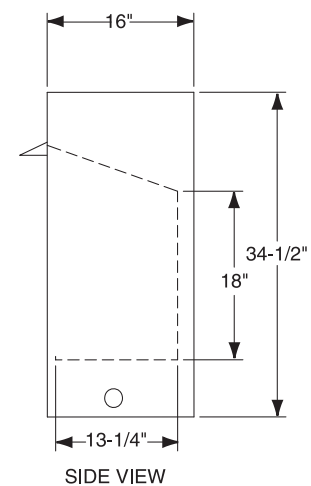

----- Manual continues below -----

PRODUCT SPECIFICATIONS

VFR32/VF (R) 32C-R/VF (R) 32C-TB Vent Free Firebox

MINIMUM HEARTH DIMENSIONS

- Front opening width: 29-7/8"
- Front opening height: 21-7/8"
- Rear wall width: 23-3/8"
- Firebox depth: 13-1/4"

TECHNICAL INFORMATION

- Clearance to Fireplace: Zero
- CSA Design Certified

FACTORY INSTALLED OPTIONS

- Refractory firebrick (VF32C-R)
- Tavern Brown firebrick (VF32C-TB)

FIELD INSTALLED ACCESSORIES

- Louvers: Brass, Pewter
- Curved Trim: Brass, Pewter, Black
- Medium Trim: Brass, Pewter, Black
- Variable Thermostat Controlled Forced Air Blower (160cfm) -BLOTMC
- Brass Hood
- Wide Profile Brass Hood
- Radiant Panel Kits
- Cottage Red firebrick
- Wood Cabinet Surrounds and Hearths
- Classic and Designer Facings