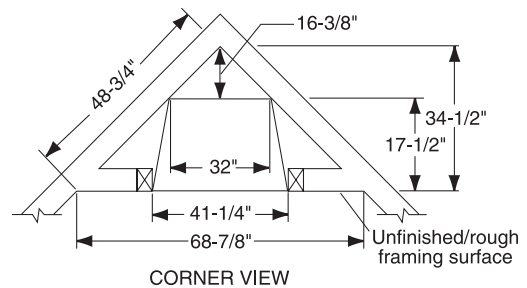

PRODUCT SPECIFICATIONS

VF36/VF (R) 36C-R/VF (R) 36C-TB Vent Free Firebox

MINIMUM HEARTH DIMENSIONS

- Front opening width: 34"
- Front opening height: 21-7/8"
- Rear wall width: 27-3/8"
- Firebox depth: 15-3/4"

TECHNICAL INFORMATION

- Clearance to Fireplace: Zero
- CSA Design Certified

FACTORY INSTALLED OPTIONS

- Refractory firebrick (VF36C-R)
- Tavern Brown firebrick (VF36C-TB)

FIELD INSTALLED ACCESSORIES

- Louvers: Brass, Pewter
- Curved Trim: Brass, Pewter, Black
- Medium Trim: Brass, Pewter, Black
- Variable Thermostat Controlled Forced Air Blower (160cfm) -BLOTMC
- Brass Hood
- Wide Profile Brass Hood
- Radiant Panel Kits
- Cottage Red firebrick
- Wood Cabinet Surrounds and Hearths
- Classic and Designer Facings