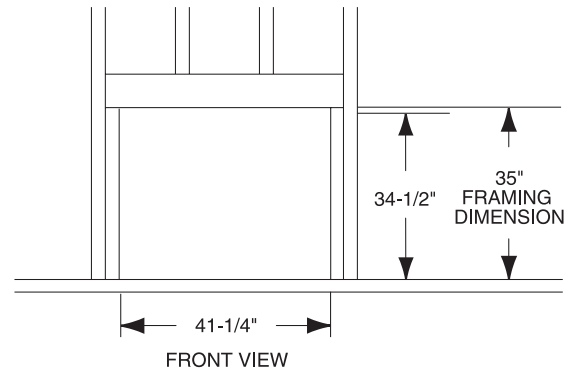

PRODUCT SPECIFICATIONS

VF36/VF (R) 36C-R/VF (R) 36C-TB Vent Free Firebox

MINIMUM HEARTH DIMENSIONS

- Front opening width: 34"
- Front opening height: 21-7/8"
- Rear wall width: 27-3/8"
- Firebox depth: 15-3/4"

TECHNICAL INFORMATION

- Clearance to Fireplace: Zero
- CSA Design Certified

FACTORY INSTALLED OPTIONS

- Refractory firebrick (VF36C-R)
- Tavern Brown firebrick (VF36C-TB)

FIELD INSTALLED ACCESSORIES

- Louvers: Brass, Pewter
- Curved Trim: Brass, Pewter, Black
- Medium Trim: Brass, Pewter, Black
- Variable Thermostat Controlled Forced Air Blower (160cfm) -BLOTMC
- Brass Hood
- Wide Profile Brass Hood
- Radiant Panel Kits
- Cottage Red firebrick
- Wood Cabinet Surrounds and Hearths
- Classic and Designer Facings