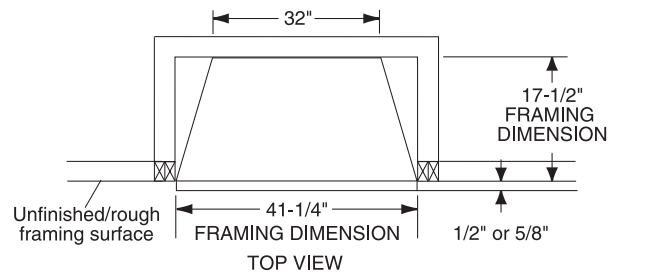

PRODUCT SPECIFICATIONS

VF36/VF (R) 36C-R/VF (R) 36C-TB Vent Free Firebox

MINIMUM HEARTH DIMENSIONS

- Front opening width: 34"
- Front opening height: 21-7/8"
- Rear wall width: 27-3/8"
- Firebox depth: 15-3/4"

TECHNICAL INFORMATION

- Clearance to Fireplace: Zero
- CSA Design Certified

FACTORY INSTALLED OPTIONS

- Refractory firebrick (VF36C-R)
- Tavern Brown firebrick (VF36C-TB)

FIELD INSTALLED ACCESSORIES

- Louvers: Brass, Pewter
- Curved Trim: Brass, Pewter, Black
- Medium Trim: Brass, Pewter, Black
- Variable Thermostat Controlled Forced Air Blower (160cfm) -BLOTMC
- Brass Hood
- Wide Profile Brass Hood
- Radiant Panel Kits
- Cottage Red firebrick
- Wood Cabinet Surrounds and Hearths
- Classic and Designer Facings