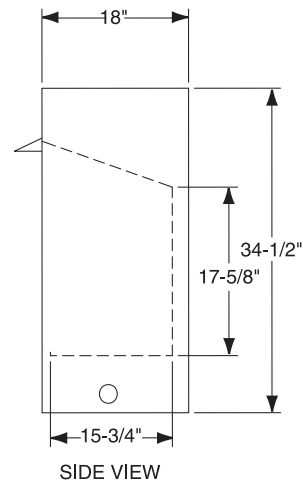

PRODUCT SPECIFICATIONS

VF36/VF (R) 36C-R/VF (R) 36C-TB Vent Free Firebox

MINIMUM HEARTH DIMENSIONS

- Front opening width: 34"
- Front opening height: 21-7/8"
- Rear wall width: 27-3/8"
- Firebox depth: 15-3/4"

TECHNICAL INFORMATION

- Clearance to Fireplace: Zero
- CSA Design Certified

FACTORY INSTALLED OPTIONS

- Refractory firebrick (VF36C-R)
- Tavern Brown firebrick (VF36C-TB)

FIELD INSTALLED ACCESSORIES

- Louvers: Brass, Pewter
- Curved Trim: Brass, Pewter, Black
- Medium Trim: Brass, Pewter, Black
- Variable Thermostat Controlled Forced Air Blower (160cfm) -BLOTMC
- Brass Hood
- Wide Profile Brass Hood
- Radiant Panel Kits
- Cottage Red firebrick
- Wood Cabinet Surrounds and Hearths
- Classic and Designer Facings