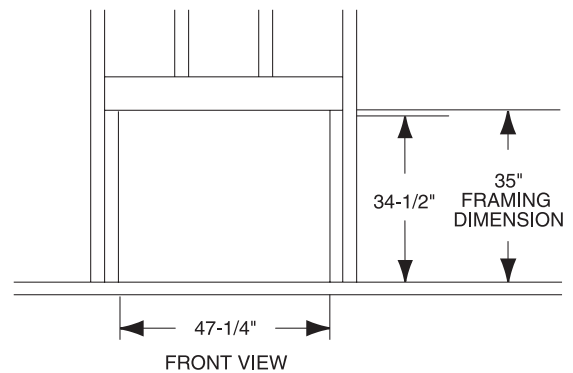

A Brand of Monessen Hearth Systems Co.
149 Cleveland Drive, Paris, Kentucky 40361
www.majesticproducts.com

To avoid personal injury or property damage, the product described by this brochure must be installed, operated and maintained in strict compliance with the instructions packaged with the product and all applicable building or fire codes. Contact local building or fire officials about restrictions and installation inspection requirements. All photographs and drawings on this brochure are for illustrative purposes only and are not intended for, nor should they be used as a substitute for the instructions packaged with the unit. Appearance and specifications of the product are subject to change without notice. 04/09