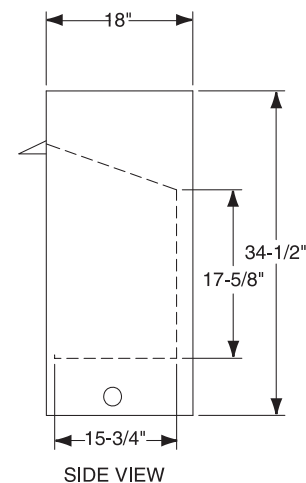

PRODUCT SPECIFICATIONS

VF42/VF (R) 42C-R/VF (R) 42C-TB Vent Free Firebox

MINIMUM HEARTH DIMENSIONS

- Front opening width: 40"
- Front opening height: 21-7/8"
- Rear wall width: 33-3/8"
- Firebox depth: 15-3/4"

TECHNICAL INFORMATION

- Clearance to Fireplace: Zero
- CSA Design Certified

FACTORY INSTALLED OPTIONS

- Refractory firebrick (VF42C-R)
- Tavern Brown firebrick (VF42C-TB)

FIELD INSTALLED ACCESSORIES

- Louvers: Brass, Pewter
- Curved Trim: Brass, Pewter, Black
- Medium Trim: Brass, Pewter, Black
- Variable Thermostat Controlled Forced Air Blower (160cfm) -BLOTMC
- Brass Hood
- Wide Profile Brass Hood
- Radiant Panel Kits
- Cottage Red firebrick
- Wood Cabinet Surrounds and Hearths
- Classic and Designer Facings