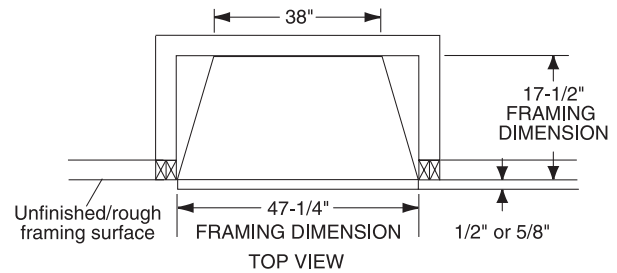

PRODUCT SPECIFICATIONS

VF42/VF (R) 42C-R/VF (R) 42C-TB Vent Free Firebox

MINIMUM HEARTH DIMENSIONS

- Front opening width: 40"
- Front opening height: 21-7/8"
- Rear wall width: 33-3/8"
- Firebox depth: 15-3/4"

TECHNICAL INFORMATION

- Clearance to Fireplace: Zero
- CSA Design Certified

FACTORY INSTALLED OPTIONS

- Refractory firebrick (VF42C-R)
- Tavern Brown firebrick (VF42C-TB)

FIELD INSTALLED ACCESSORIES

- Louvers: Brass, Pewter
- Curved Trim: Brass, Pewter, Black
- Medium Trim: Brass, Pewter, Black
- Variable Thermostat Controlled Forced Air Blower (160cfm) -BLOTMC
- Brass Hood
- Wide Profile Brass Hood
- Radiant Panel Kits
- Cottage Red firebrick
- Wood Cabinet Surrounds and Hearths
- Classic and Designer Facings