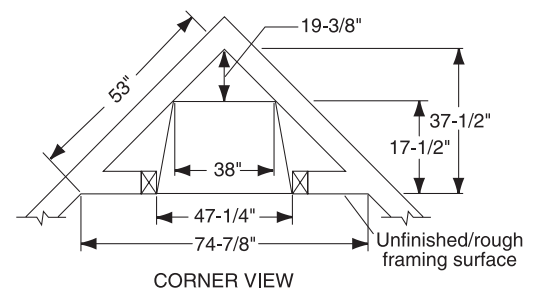

PRODUCT SPECIFICATIONS

VF42/VF (R) 42C-R/VF (R) 42C-TB Vent Free Firebox

MINIMUM HEARTH DIMENSIONS

- Front opening width: 40"
- Front opening height: 21-7/8"
- Rear wall width: 33-3/8"
- Firebox depth: 15-3/4"

TECHNICAL INFORMATION

- Clearance to Fireplace: Zero
- CSA Design Certified

FACTORY INSTALLED OPTIONS

- Refractory firebrick (VF42C-R)
- Tavern Brown firebrick (VF42C-TB)

FIELD INSTALLED ACCESSORIES

- Louvers: Brass, Pewter
- Curved Trim: Brass, Pewter, Black
- Medium Trim: Brass, Pewter, Black
- Variable Thermostat Controlled Forced Air Blower (160cfm) -BLOTMC
- Brass Hood
- Wide Profile Brass Hood
- Radiant Panel Kits
- Cottage Red firebrick
- Wood Cabinet Surrounds and Hearths
- Classic and Designer Facings