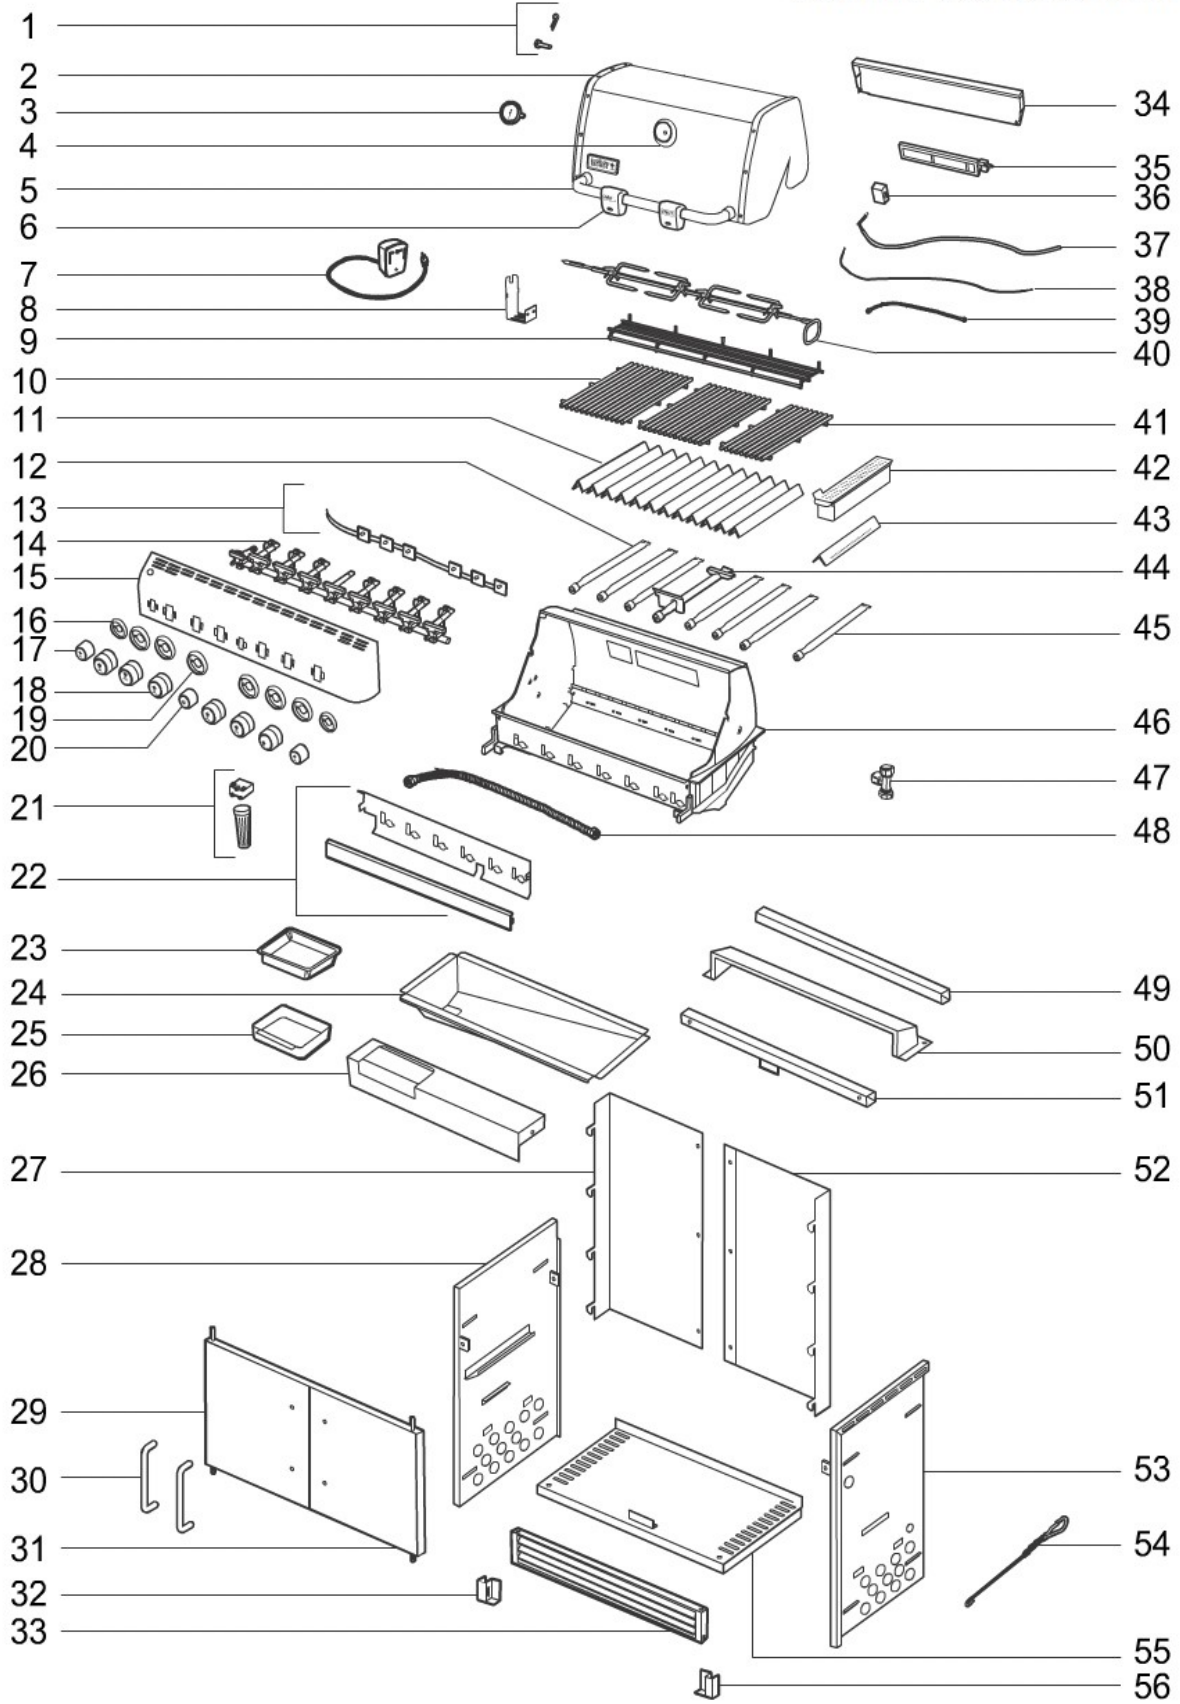

# Summit® 660 NG Built-In '09

02.09

Model: 2870501 Summit S-660 Built-In NG SS (2009-2010) (USA)

Seq	Part #	Description
-----	--------	-------------

A	43265	Operating guide, Summit BI 660 NG, '09, Spanish
B	43271	Installation guide, Summit BI 460/660 NG, Spanish
P	43093	Hardware kit, Summit built-in, '07
A	43266	Operating guide, Summit BI 660 NG, '09, French
B	43272	Installation guide, Summit BI S 460/660 NG
A	43264	Operating guide, Summit S 660 NG, '09, English
B	43270	Installation guide, Summit BI 460/660 NG, English
F	43190	Literature kit, Summit BI 660 NG
1	70302	Hinge pin/cotter pin kit
2	66380	Lid assembly, SS, Summit 600 series
2	66513	Logo plate, SS
3	67088	Thermometer, '18
4	67717	Bezel for Genesis/Summit, '07
5	65908	Hardware pack for handle
5	70369	Handle with bezels/spacers/hardware, Summit 600 series
6	69273	Handle light
7	65579	Rotisserie motor, Type B, '15
8	70305	Bracket for rotisserie motor, with hardware
9	70190	Warming rack, Summit 600 '07
10	67552	Set of stainless steel grates, Summit 640/650/660/670
10	70372	Rod-style grate, SS, 11.8", qty. 1
11	67670	Stainless steel flavorizer bars, full set, Summit 640/650/660/670
11	70375	Flavorizer bars, SS, set of 4
12	70306	Single burner tube for main burner, Summit '07, qty 1
12	67558	Burner tube kit, Summit 660/670
13	70189	Momentary light switch, Summit '11
13	70882	Wiring harness, Summit 670
14	79177	NG manifold assembly, Summit E/S 660/670
14	88067	Manifold hardware, Summit '07