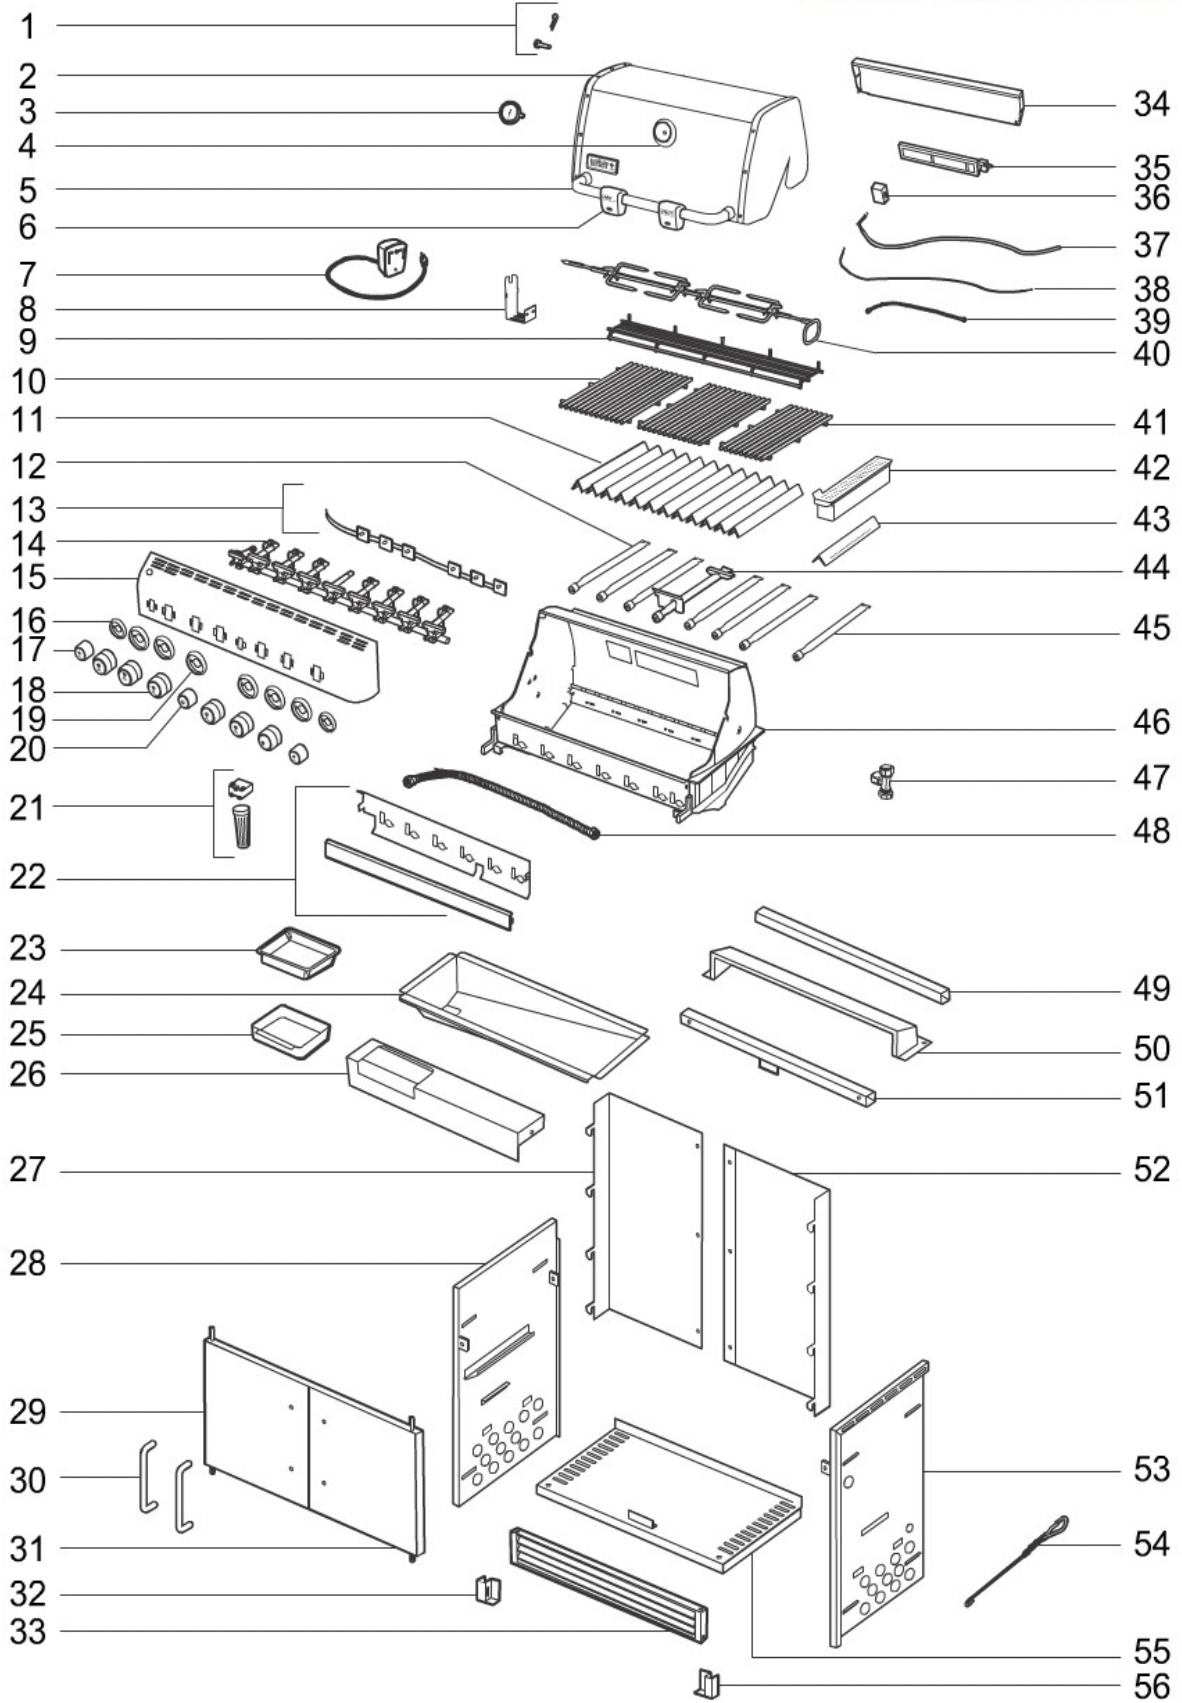

This Owner's Manual is provided and hosted by [Appliance Factory Parts](#).

Weber SUMMIT S-660 Owner's Manual

[Shop genuine replacement parts for Weber SUMMIT
S-660](#)

[Find Your Weber Grill Parts - Select From 2037 Models](#)

----- Manual continues below -----

Summit® 660 NG Built-In '09

02.09

Model: 2870501 Summit S-660 Built-In NG SS (2009-2010) (USA)

Seq	Part #	Description
-----	--------	-------------

A	43265	Operating guide, Summit BI 660 NG, '09, Spanish
B	43271	Installation guide, Summit BI 460/660 NG, Spanish
P	43093	Hardware kit, Summit built-in, '07
A	43266	Operating guide, Summit BI 660 NG, '09, French
B	43272	Installation guide, Summit BI S 460/660 NG
A	43264	Operating guide, Summit S 660 NG, '09, English
B	43270	Installation guide, Summit BI 460/660 NG, English
F	43190	Literature kit, Summit BI 660 NG
1	70302	Hinge pin/cotter pin kit
2	66380	Lid assembly, SS, Summit 600 series
2	66513	Logo plate, SS
3	67088	Thermometer, '18
4	67717	Bezel for Genesis/Summit, '07
5	65908	Hardware pack for handle
5	70369	Handle with bezels/spacers/hardware, Summit 600 series
6	69273	Handle light
7	65579	Rotisserie motor, Type B, '15
8	70305	Bracket for rotisserie motor, with hardware
9	70190	Warming rack, Summit 600 '07
10	67552	Set of stainless steel grates, Summit 640/650/660/670
10	70372	Rod-style grate, SS, 11.8", qty. 1
11	67670	Stainless steel flavorizer bars, full set, Summit 640/650/660/670
11	70375	Flavorizer bars, SS, set of 4
12	70306	Single burner tube for main burner, Summit '07, qty 1
12	67558	Burner tube kit, Summit 660/670
13	70189	Momentary light switch, Summit '11
13	70882	Wiring harness, Summit 670
14	79177	NG manifold assembly, Summit E/S 660/670
14	88067	Manifold hardware, Summit '07