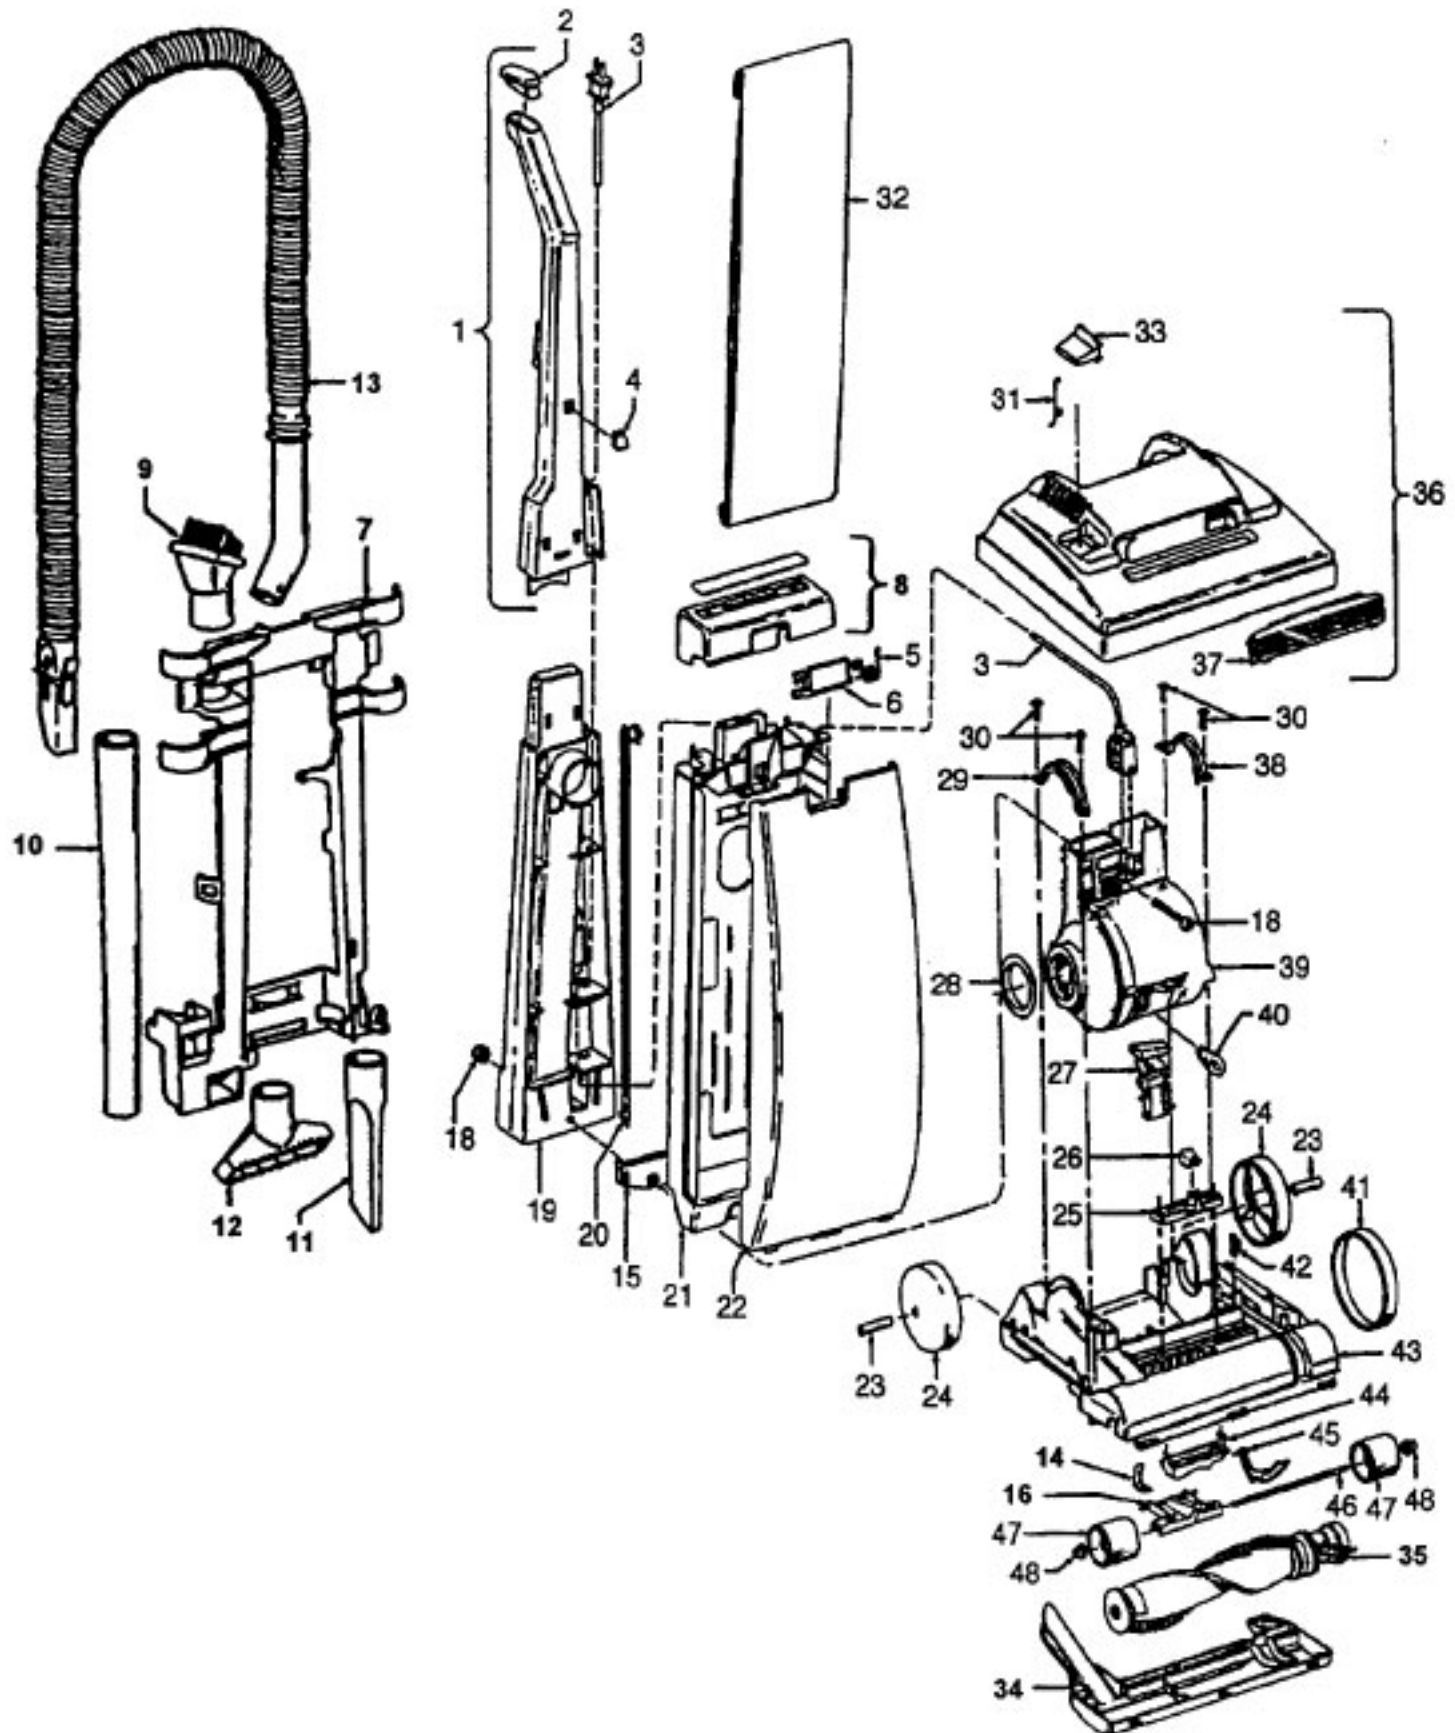

Elite
Preferred
Futura

Model U5070-930, U5096-930
Model U5093-900, U5093-940, *U5093-950, U5095-920
Model U5098-930

**Elite
Preferred
Futura**

**Model U5070-930, U5096-930
Model U5093-900, U5093-940, *U5093-950, U5095-920
Model U5098-930**

Ref. No.	Part No.	Description	Ref. No.	Part No.	Description
1	48663160	Upper Handle Assem.			
2	39458057	Handle Grip - U5070-930 prior to 4/98, U5093-900, U5093-940 prior to 12/01, U5095-920	34	37245108	Bottom Plate - U5070-930 prior to 4/98, U5095-920
	37911079	Handle Cap - U5070-930 after 4/98, U5093-940 after 12/01, U5096-930, U5098-930		37245017	Bottom Plate - AG - U5070-930 after 4/98, U5093-900, U5093-940, U5096-930, U5098-930
3	46388027	Cord - AG - 35 Ft.	35	48414081	Agitator (P-204)
	46388043	Cord - AG - 30' - 12 Amp - U5093-940		48414079	Agitator - U5093-940 (P-203)
4	37911038	Plug - ABE		Note: All Hood Assembly's include items 33 and 37	
5	38355008	Spring	36	42252031	Hood Assem -AAY - U5070-930
6	36151006	Latch		42252A77	Hood Assem. - ABY - U5095-920
7	36433110	Tool Rack - ABE		42252399	Hood Assem. - MB - U5096-930
	36433098	Tool Rack -ABE -U5093-900, U5093-940		42252A76	Hood Assem. - AAY - U5098-930
				42252B15	Hood Assem. - ACF - U5093-900
8	37959105	Bag Hsg. Cap		42252B19	Hood Assem. - ACF - U5093-940
9	43414145	Dusting Brush - Friction	37	39383098	Dirt Finder Lens - KC
10	38634078	Ext. Tube - AG	38	36131090	Motor Retainer - ABE - LH
11	38617024	Crevice Tool - AG	39	43576142	Motor (P-202)
12	38614029	Furniture Nozzle - AG		43576199	Motor - 12 Amp - U5093-940 (P. 364)
13	43434237	Hose Assem. Comp.	40	27313101	Dirt Finder Lamp
14	34572002	Cam Actuator Spring - FW	41	38528027	Belt
15	36425081	Bag Hsg. Bracket	42	13261AY	Rug Nozzle Rib Shoe
16	43248059	Front Wheel Assem. (Incl. It. 45,46,47)	43	42243001	Main Body Assem. (Incl. It. 23,24,27,42)
18	40201085	Nut & Bolt	44	38563011	Nozzle Height Adj. Cam.
19	39464005	Lower Handle - ABE	45	38452089	Lever (Use wheel assem. 43248059)
20	38456036	Switch Control Rod - ABB	46	32563012	Wheel Shaft - AY (Use 43248059)
21	37254068	Bag Housing - U5070-930, U5096-930, U5098-930	47	N/A	Wheel - AG (Use 43248059)
	37254069	Bag Housing - U5093-900, U5093-940, U5095-920	48	36131056	Wheel Retainer- BZ
	Note: All Bag Housing Doors include items 5 and 6		Items Not Illustrated		
22	37257222	Bag Hsg. Door - AAY - U5070-930		3944201P	Cord Wrap
	37257186	Bag Hsg. Door - ABE - U5095-920	PACKAGING MATERIAL		
	37257251	Bag Hsg. Door - MB - U5096-930		56511A21	Owner Manual
	37257252	Bag Hsg. Door - AAY - U5098-930		56511B16	Owner Manual - U5093-940
	37257270	Bag Hsg. Door - ACF - U5093-900, U5093-940		58185184	Carton - Common
23	31523012	Wheel Shaft		58347027	Cleaning Tool Carton
24	38522011	Rear Wheel - AG		58385020	Hard Bag Support
25	38567008	Cam Actuator - KE	* Model U5093-950 is similar to the U5093-900 with the exception of carton graphics.		
26	38421070	Indicator Knob - ABE			
27	38458022	Handle Release Lever - AG			
28	38784016	Seal			
29	36131057	Motor Retainer Cap - RH			
30	21447217	Screw-Self Tapping			
31	38351013	Spring			
32	4010001A	Throw - Away Bag - 3 Pak			
33	37257027	Door Assem -AAY -U5070-930, U5098-930			
	37257057	Door Assem. -ABY - U5095-930			
	37257155	Door Assem. MB - U5096-930			
	37257271	Door Assem. ACF - U5093-900, U5093-940