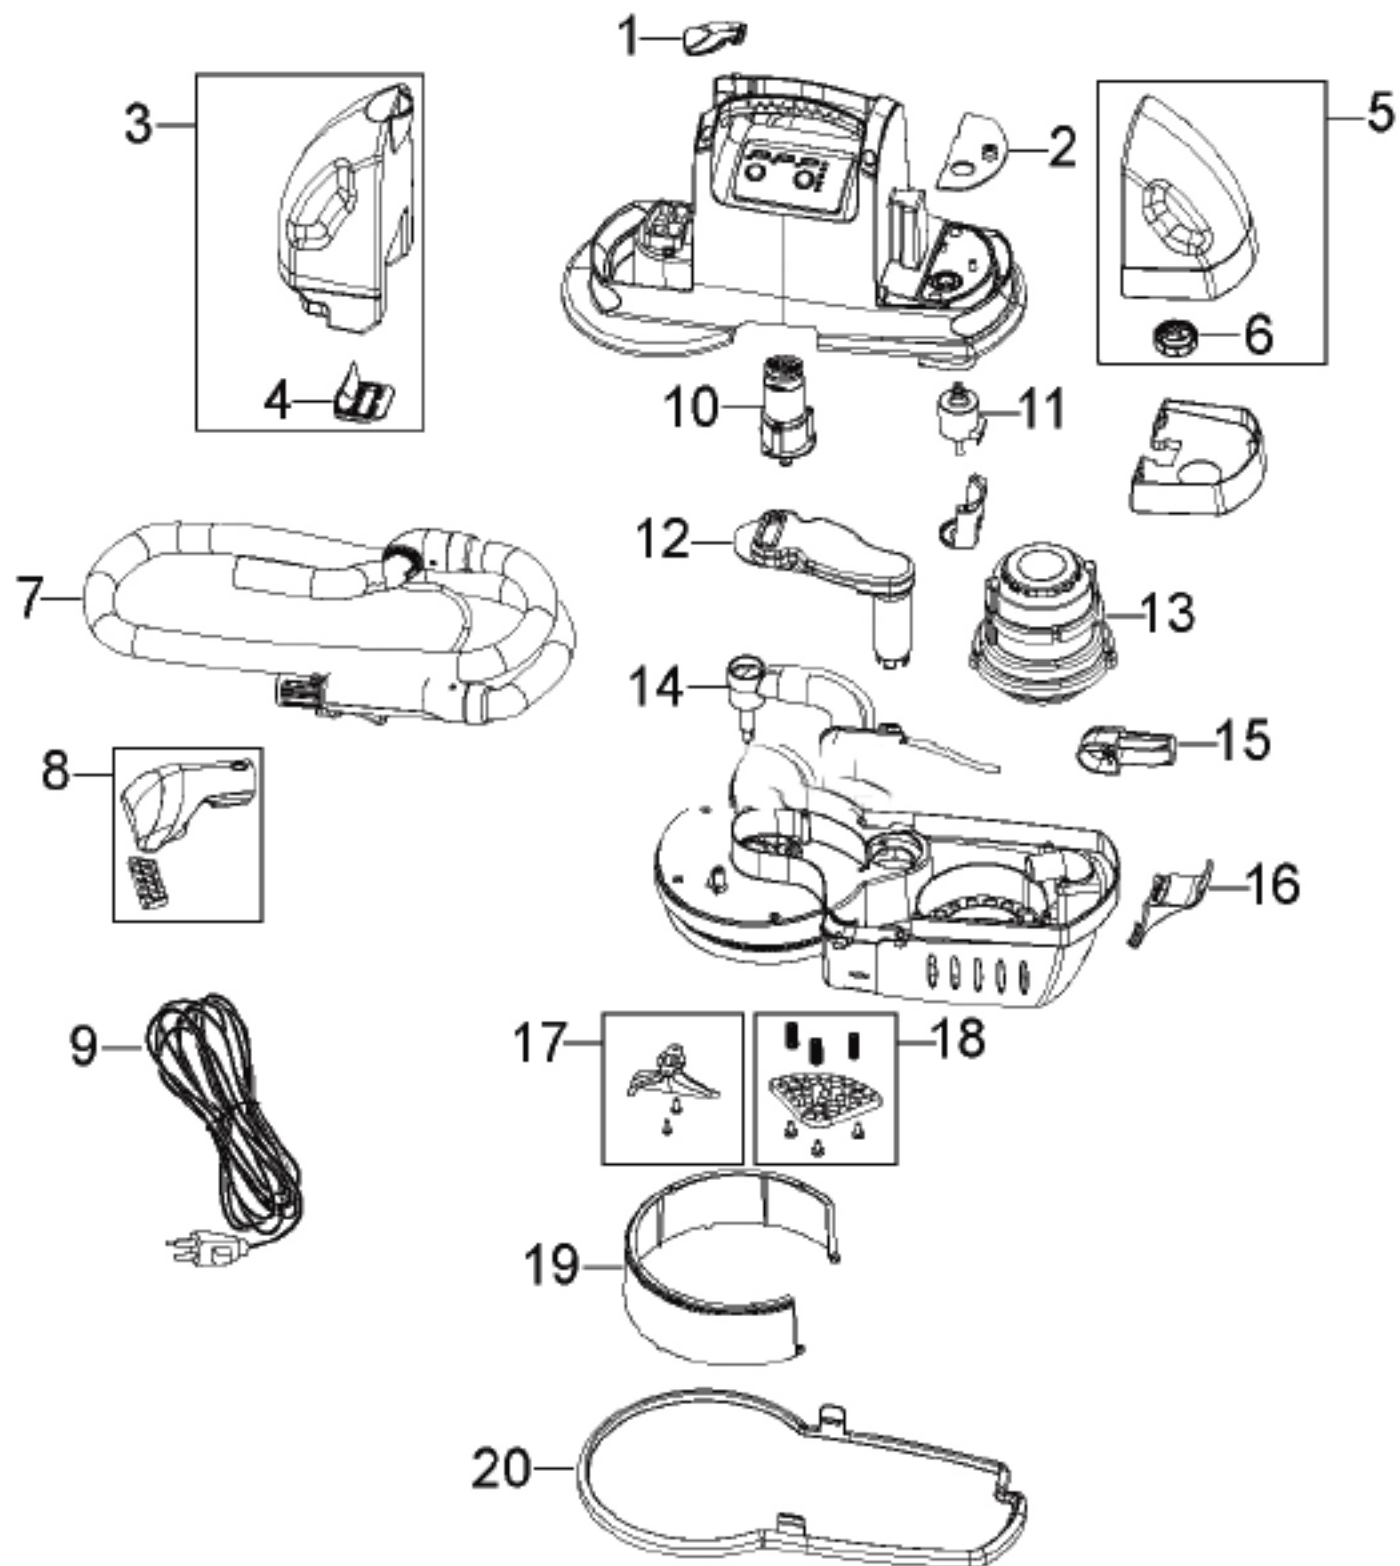

This Owner's Manual is provided and hosted by [Appliance Factory Parts](#).

Bissell 7887 Owner's Manual

[Shop genuine replacement parts for Bissell 7887](#)

[Find Your Bissell Vacuum Cleaner Parts - Select From 377 Models](#)

----- Manual continues below -----

KEY	PART NO	DESCRIPTION
1	2036649	TANK LATCH W/ GASKET
2	2036663	TANK RECEIVER COVER
3	2036645	RECOVERY TANK
4	2036646	DUCKBILL VALVE
5	2036643	CLEAN TANK ASSY
6	2036644	CAP & INSERT ASSY
7	2036665	HOSE ASSY
8	2036651	3" TOOL
9	2036664	CORD
10	2036658	BRUSH MOTOR
11	2036659	PUMP
12	2036661	MANIFOLD DUCT
13	2036656	VACUUM MOTOR
14	2036662	TIRGGER VALVE
15	2036668	3" TOOL MOUNTING BRACKET
16	2036648	HOSE CLIP
17	2036667	SUCTION NOZZLE - 2pk W/SCREWS
18	2036669	BRUSH W/ SPRINGS & SCREWS
19	2036670	SPLASH GUARD
20	2036647	STORAGE TRAY
xx	2036770	USER'S GUIDE - CANADA
xxc	2036650	USER'S GUIDE - UNITED STATES