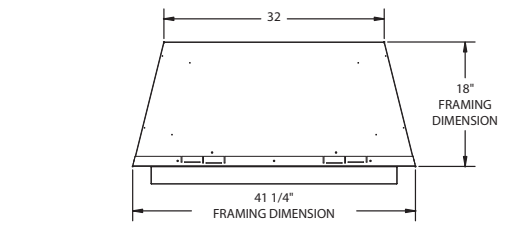

PRODUCT SPECIFICATIONS
LCUF36-R Lo-Rider Vent Free Firebox

MINIMUM HEARTH DIMENSIONS

- Front opening width - 36"
- Front opening height - 32"
- Rear wall width - 24-1/2"
- Firebox depth - 16"

TECHNICAL INFORMATION

- Clearance to Fireplace: Zero
- CSA Design Certified

FIELD INSTALLED ACCESSORIES

- Curved Trim: Brass, Pewter, Black
- Brass Hood
- Wide Profile Brass Hood
- Wood Cabinet Surrounds and Hearths
- Classic and Designer Facings