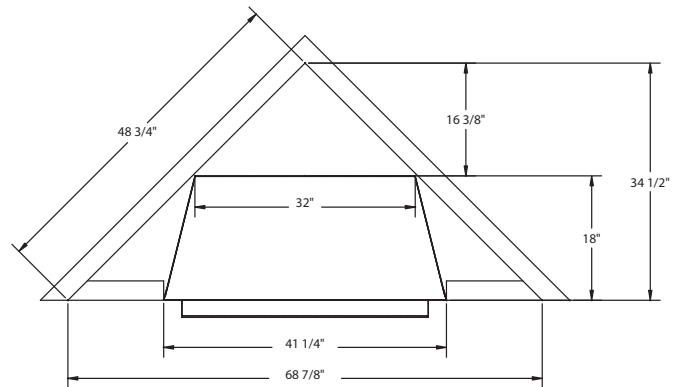

PRODUCT SPECIFICATIONS
LCUF36-R Lo-Rider Vent Free Firebox

MINIMUM HEARTH DIMENSIONS

- Front opening width - 36"
- Front opening height - 32"
- Rear wall width - 24-1/2"
- Firebox depth - 16"

TECHNICAL INFORMATION

- Clearance to Fireplace: Zero
- CSA Design Certified

FIELD INSTALLED ACCESSORIES

- Curved Trim: Brass, Pewter, Black
- Brass Hood
- Wide Profile Brass Hood
- Wood Cabinet Surrounds and Hearths
- Classic and Designer Facings