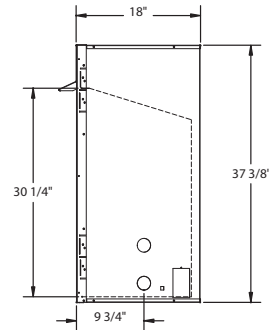

PRODUCT SPECIFICATIONS
LCUF36-R Lo-Rider Vent Free Firebox

MINIMUM HEARTH DIMENSIONS

- Front opening width - 36"
- Front opening height - 32"
- Rear wall width - 24-1/2"
- Firebox depth - 16"

TECHNICAL INFORMATION

- Clearance to Fireplace: Zero
- CSA Design Certified

FIELD INSTALLED ACCESSORIES

- Curved Trim: Brass, Pewter, Black
- Brass Hood
- Wide Profile Brass Hood
- Wood Cabinet Surrounds and Hearths
- Classic and Designer Facings