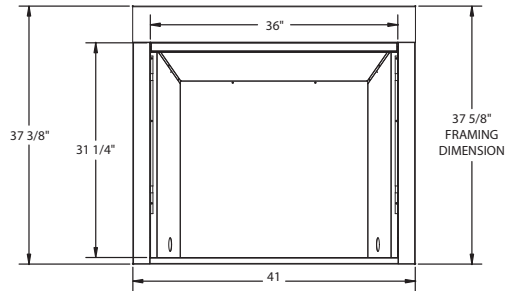

PRODUCT SPECIFICATIONS
LCUF36-R Lo-Rider Vent Free Firebox

MINIMUM HEARTH DIMENSIONS

- Front opening width - 36"
- Front opening height - 32"
- Rear wall width - 24-1/2"
- Firebox depth - 16"

TECHNICAL INFORMATION

- Clearance to Fireplace: Zero
- CSA Design Certified

FIELD INSTALLED ACCESSORIES

- Curved Trim: Brass, Pewter, Black
- Brass Hood
- Wide Profile Brass Hood
- Wood Cabinet Surrounds and Hearths
- Classic and Designer Facings