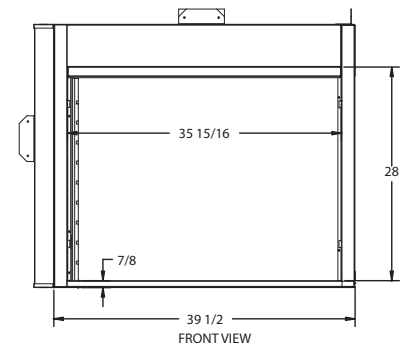

A Brand of Monessen Hearth Systems Co.
149 Cleveland Drive, Paris, Kentucky 40361
www.majesticproducts.com

To avoid personal injury or property damage, the product described by this brochure must be installed, operated and maintained in strict compliance with the instructions packaged with the product and all applicable building or fire codes. Contact local building or fire officials about restrictions and installation inspection requirements. All photographs and drawings on this brochure are for illustrative purposes