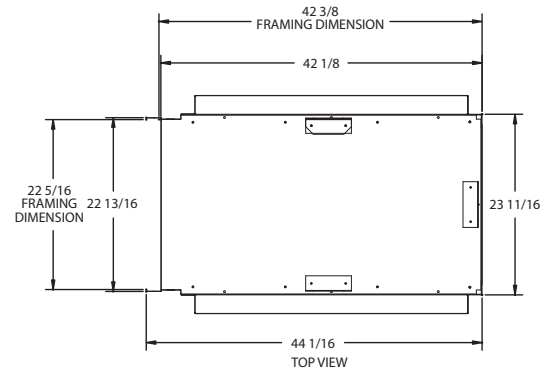

A Brand of Monessen Hearth Systems Co.
149 Cleveland Drive, Paris, Kentucky 40361
www.majesticproducts.com

To avoid personal injury or property damage, the product described by this brochure must be installed, operated and maintained in strict compliance with the instructions packaged with the product and all applicable building or fire codes. Contact local building or fire officials about restrictions and installation inspection requirements. All photographs and drawings on this brochure are for illustrative purposes