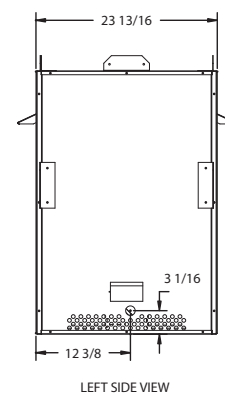

PRODUCT SPECIFICATIONS

Lo-Rider Peninsula (LPF36) Designer Vent Free Firebox

INTERIOR DIMENSIONS

Front opening width: 35 15/16"

Front opening height: 28"

Rear wall width: 22 13/16"

TECHNICAL INFORMATION

Clearance to Fireplace: Zero

CSA Design Certified

FIELD INSTALLED ACCESSORIES

Variable Thermostat Controlled Forced Air Blower

Brass Hood

A Brand of Monessen Hearth Systems Co.
149 Cleveland Drive, Paris, Kentucky 40361
www.majesticproducts.com

To avoid personal injury or property damage, the product described by this brochure must be installed, operated and maintained in strict compliance with the instructions packaged with the product and all applicable building or fire codes. Contact local building or fire officials about restrictions and installation inspection requirements. All photographs and drawings on this brochure are for illustrative purposes