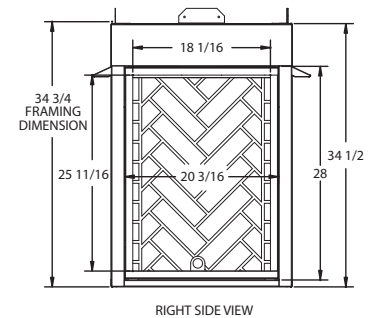

A Brand of Monessen Hearth Systems Co.
149 Cleveland Drive, Paris, Kentucky 40361
www.majesticproducts.com

To avoid personal injury or property damage, the product described by this brochure must be installed, operated and maintained in strict compliance with the instructions packaged with the product and all applicable building or fire codes. Contact local building or fire officials about restrictions and installation inspection requirements. All photographs and drawings on this brochure are for illustrative purposes