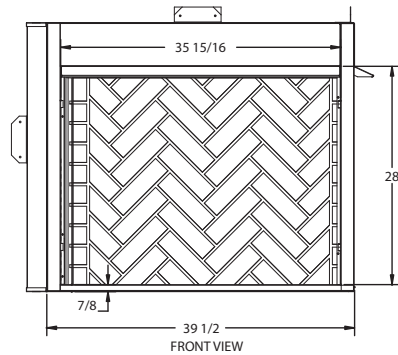

PRODUCT SPECIFICATIONS

Lo-Rider Right & Left Corner (LRF36/LLF36) Designer Vent Free Firebox

INTERIOR DIMENSIONS

Front opening width: 35 15/16"

Front opening height: 28"

Firebox depth: 23 13/16"

TECHNICAL INFORMATION

Clearance to Fireplace: Zero

CSA Design Certified

FIELD INSTALLED ACCESSORIES

Variable Thermostat Controlled Forced Air Blower & BLOTDL

Brass Hood

Outside Air Kit

Wide Profile Brass Hood

A Brand of Monessen Hearth Systems Co.
149 Cleveland Drive, Paris, Kentucky 40361
www.majesticproducts.com