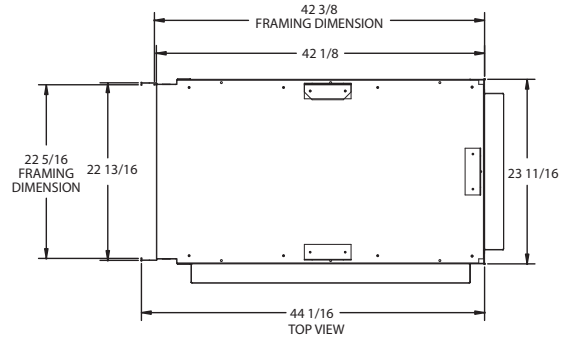

A Brand of Monessen Hearth Systems Co.
149 Cleveland Drive, Paris, Kentucky 40361
www.majesticproducts.com

To avoid personal injury or property damage, the product described by this brochure must be installed, operated and maintained in strict compliance with the instructions packaged with the product and all applicable building or fire codes. Contact local building or fire officials about restrictions and installation inspection requirements. All photographs and drawings on this brochure are for illustrative purposes