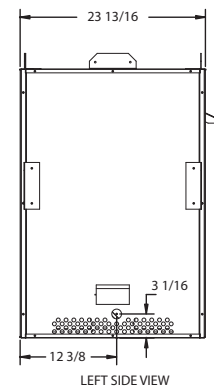

PRODUCT SPECIFICATIONS

Lo-Rider Right & Left Corner (LRF36/LLF36) Designer Vent Free Firebox

INTERIOR DIMENSIONS

Front opening width: 35 15/16"

Front opening height: 28"

Firebox depth: 23 13/16"

TECHNICAL INFORMATION

Clearance to Fireplace: Zero

CSA Design Certified

FIELD INSTALLED ACCESSORIES

Variable Thermostat Controlled Forced Air Blower & BLOTDL

Brass Hood

Outside Air Kit

Wide Profile Brass Hood

A Brand of Monessen Hearth Systems Co.
149 Cleveland Drive, Paris, Kentucky 40361
www.majesticproducts.com

To avoid personal injury or property damage, the product described by this brochure must be installed, operated and maintained in strict compliance with the instructions packaged with the product and all applicable building or fire codes. Contact local building or fire officials about restrictions and installation inspection requirements. All photographs and drawings on this brochure are for illustrative purposes