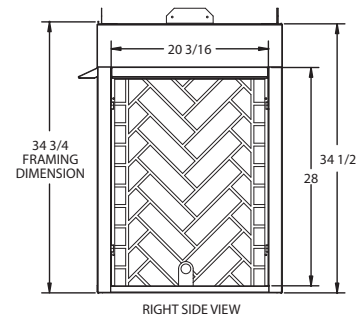

A Brand of Monessen Hearth Systems Co.
149 Cleveland Drive, Paris, Kentucky 40361
www.majesticproducts.com

To avoid personal injury or property damage, the product described by this brochure must be installed, operated and maintained in strict compliance with the instructions packaged with the product and all applicable building or fire codes. Contact local building or fire officials about restrictions and installation inspection requirements. All photographs and drawings on this brochure are for illustrative purposes