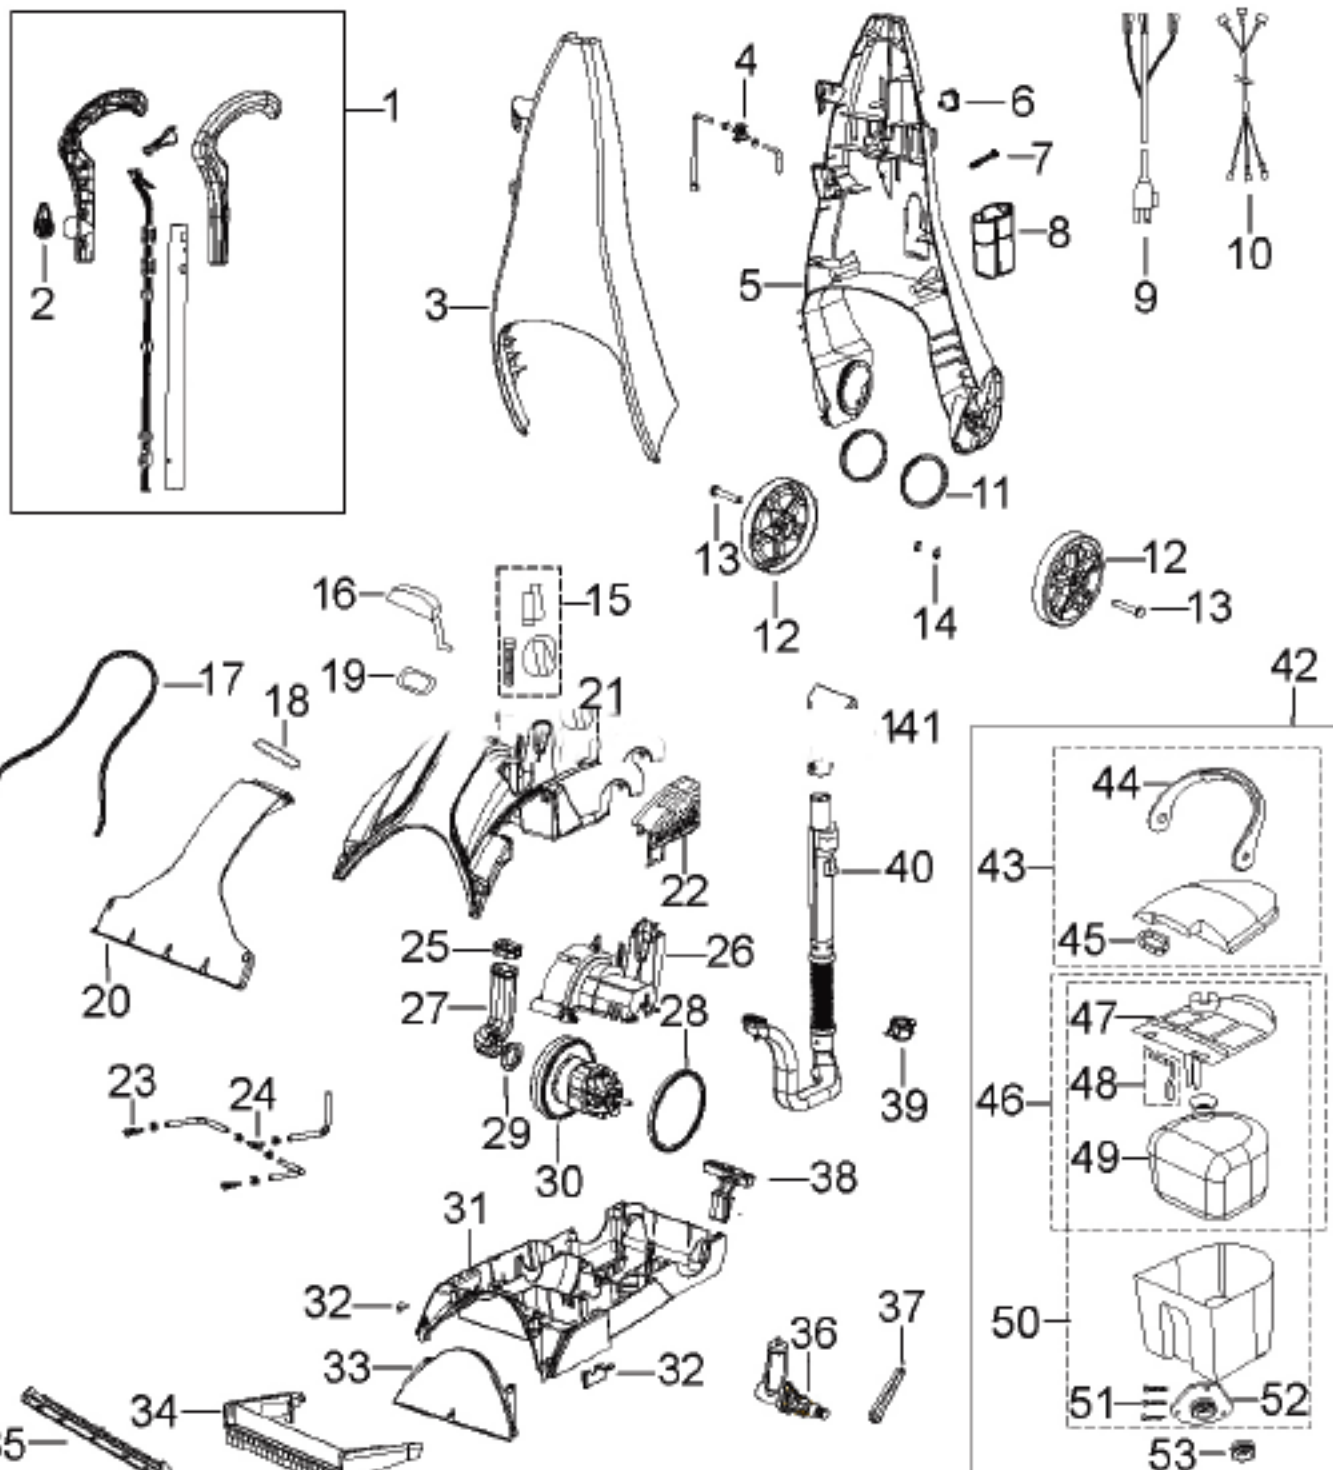

Upright Deep Cleaner

Model 88051

KEY	PART NO	DESCRIPTION
1	2146383	HANDLE & GRIP ASSY - WILDFIRE RED
2	2146390	CORD WRAP - WILDFIRE RED
3	2144067	LOWER HANDLE FRONT - WILDFIRE RED
4	2109592	VALVE ASSY W/ VINYL TUBE
5	2144066	LOWER HANDLE BACK - WILDFIRE RED
6	5559125	SWITCH ROCKER - RED
7	2035616	HANDLE SCREW KIT (2 + 1)
8	2133010	MEASURING CUP
9	2102836	CORDSET
10	2104446	HARNES W/ INS TERMINALS
11	2101256	WHEEL BUSHING
12	2139754	WHEEL
13	2100170	AXLE
14	2106215	E-RING
15	2145170	DIVERTER KNOB ASSY
16	2136988	DIVERTER
17	2103418	GASKET EXTRUDED .136" x 32"
18	2104052	TANK INTERFACE SEAL
19	2114054	DIVERTER GASKET
20	2149871	WINDOW NOZZLE
21	2144945	MAIN HOUSING CV - WILDFIRE RED
22	2142948	BELT COVER - WILDFIRE RED
23	2106107	SPRAY TIP
24	2102602	CONNECTOR T
25	2104050	DUCT GASKET
26	2132984	MOTOR COVER
27	2103161	MOTOR DUCT
28	2104056	MOTOR GASKET
29	2104051	MOTOR INTAKE GASKET
30	0175972	MOTOR
31	2130436	BASE W/ STATIONARY BRUSH
32	5556206	ARM RETAINER RT & LT
33	2149851	BACKGROUND WINDOW
34	2151190	BRUSH STATIONARY TUFTED
35	2149131	BARE FLOOR ATTACHMENT
36	2107181	PUMP
37	2150628	PUMP BELT
38	5559102	PEDAL - HANDLE RELEASE
39	2140710	RECEIVER - AUTOLOAD
40	2153162	HOSE/DUCT/GRIP ASSY - 6'
41	2159155	TUFF STAIN TOOL 3"
42	0159043	TANK ASSY W/ LINT SCN
43	0154439	TANK LID W/ SCN, GASKET, & HANDLE
44	2034435	TANK HANDLE
45	2133501	LINT SCREEN - RED
46	2140213	BAFFLE & BLADDER ASSY
47	2130213	BAFFLE & FLOAT ASSY
48	2140325	FLOAT ASSY
49	2100315	BLADDER
50	0159041	TANK BOTTOM W/ AUTOLOAD
51	2807075	SCREW #6 x 1/2
52	2107041	AUTO LOAD ASSY
53	2106241	OVERSEAL FOR AUTOLOAD
XX	5557030	SCREWS #8 x 3/4" (6-Pack)
XX	2158001	T ASSY ODD BARB
XX	2102485	CLAMP LARGE
XX	2102490	CLAMP SMALL
XX	2139438	TUBE VINYL 20"
XX	2139449	TUBE VINYL 7.5"
XX	3105802	USER'S GUIDE - CANADA
XX	2105898	USER'S GUIDE - UNITED STATES