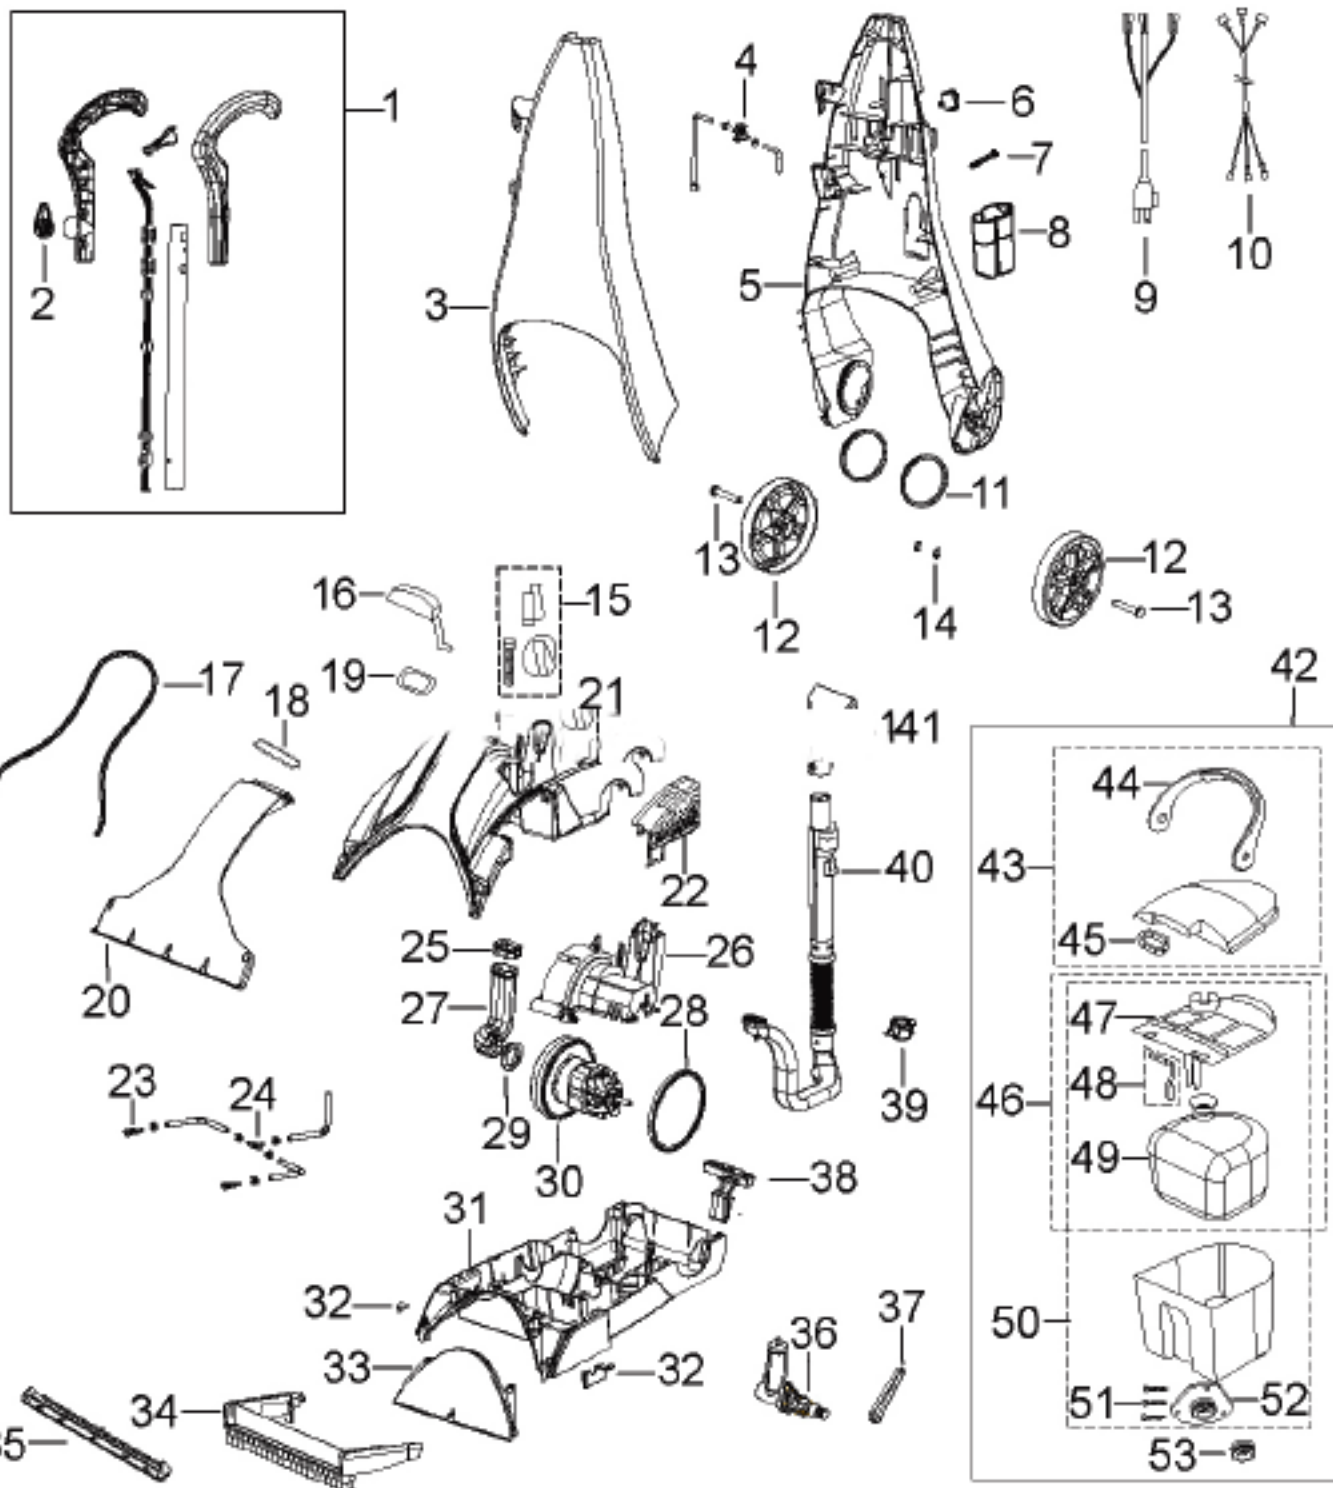

# Upright Deep Cleaner

## Model 88051

KEY	PART NO	DESCRIPTION
1	2146383	HANDLE & GRIP ASSY - WILDFIRE RED
2	2146390	CORD WRAP - WILDFIRE RED
3	2144067	LOWER HANDLE FRONT - WILDFIRE RED
4	2109592	VALVE ASSY W/ VINYL TUBE
5	2144066	LOWER HANDLE BACK - WILDFIRE RED
6	5559125	SWITCH ROCKER - RED
7	2035616	HANDLE SCREW KIT (2 + 1)
8	2133010	MEASURING CUP
9	2102836	CORDSET
10	2104446	HARNES W/ INS TERMINALS
11	2101256	WHEEL BUSHING
12	2139754	WHEEL
13	2100170	AXLE
14	2106215	E-RING
15	2145170	DIVERTER KNOB ASSY
16	2136988	DIVERTER
17	2103418	GASKET EXTRUDED .136" x 32"
18	2104052	TANK INTERFACE SEAL
19	2114054	DIVERTER GASKET
20	2149871	WINDOW NOZZLE
21	2144945	MAIN HOUSING CV - WILDFIRE RED
22	2142948	BELT COVER - WILDFIRE RED
23	2106107	SPRAY TIP
24	2102602	CONNECTOR T
25	2104050	DUCT GASKET
26	2132984	MOTOR COVER
27	2103161	MOTOR DUCT
28	2104056	MOTOR GASKET
29	2104051	MOTOR INTAKE GASKET
30	0175972	MOTOR
31	2130436	BASE W/ STATIONARY BRUSH
32	5556206	ARM RETAINER RT & LT
33	2149851	BACKGROUND WINDOW
34	2151190	BRUSH STATIONARY TUFTED
35	2149131	BARE FLOOR ATTACHMENT
36	2107181	PUMP
37	2150628	PUMP BELT
38	5559102	PEDAL - HANDLE RELEASE
39	2140710	RECEIVER - AUTOLOAD
40	2153162	HOSE/DUCT/GRIP ASSY - 6'
41	2159155	TUFF STAIN TOOL 3"
42	0159043	TANK ASSY W/ LINT SCN
43	0154439	TANK LID W/ SCN, GASKET, & HANDLE
44	2034435	TANK HANDLE
45	2133501	LINT SCREEN - RED
46	2140213	BAFFLE & BLADDER ASSY
47	2130213	BAFFLE & FLOAT ASSY
48	2140325	FLOAT ASSY
49	2100315	BLADDER
50	0159041	TANK BOTTOM W/ AUTOLOAD
51	2807075	SCREW #6 x 1/2
52	2107041	AUTO LOAD ASSY
53	2106241	OVERSEAL FOR AUTOLOAD
XX	5557030	SCREWS #8 x 3/4" (6-Pack)
XX	2158001	T ASSY ODD BARB
XX	2102485	CLAMP LARGE
XX	2102490	CLAMP SMALL
XX	2139438	TUBE VINYL 20"
XX	2139449	TUBE VINYL 7.5"
XX	3105802	USER'S GUIDE - CANADA
XX	2105898	USER'S GUIDE - UNITED STATES