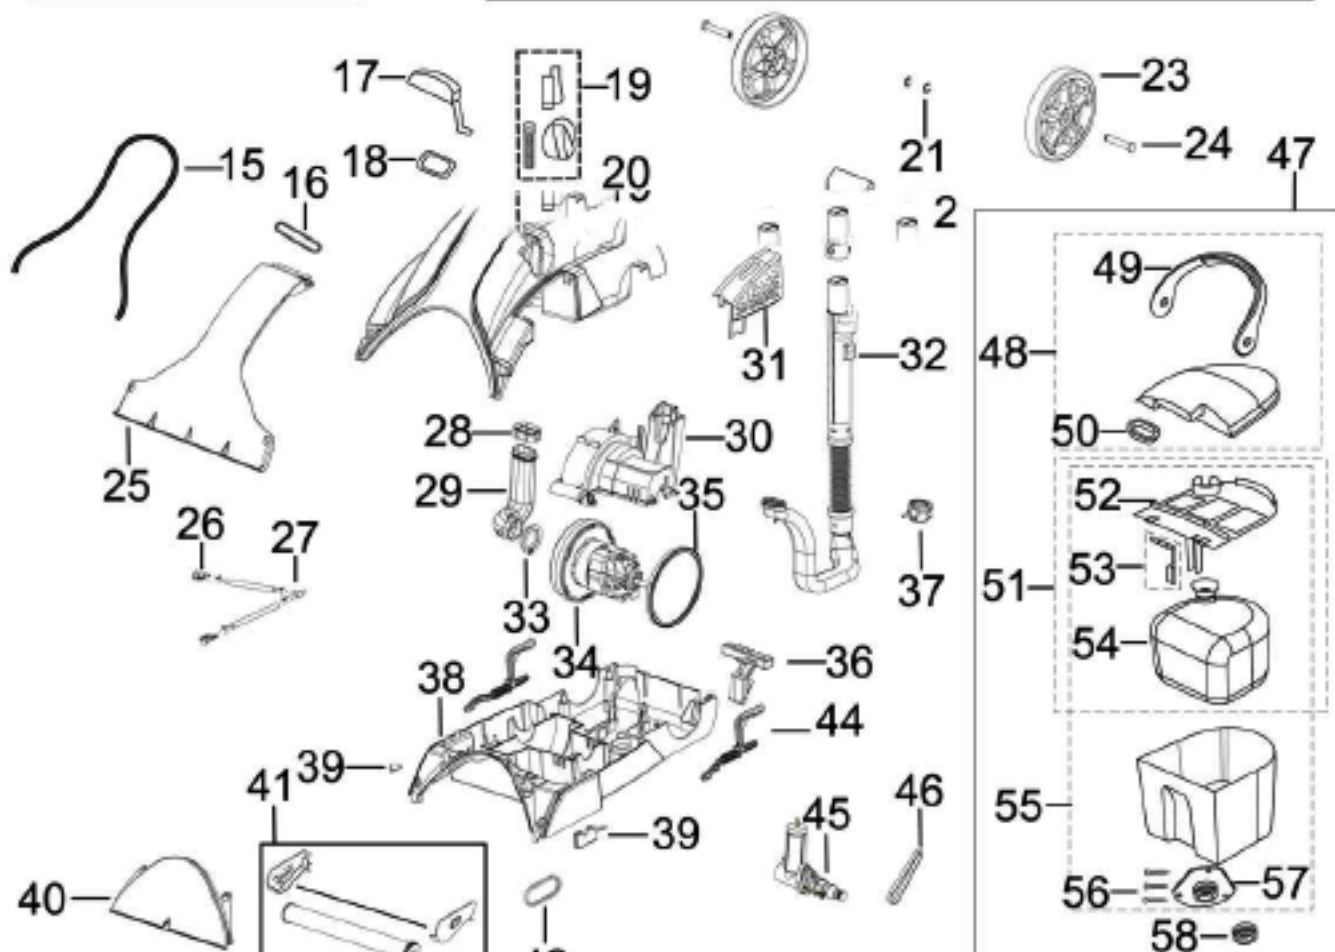

----- Manual continues below part list -----

Available Replacement Parts for Bissell 8806

B-010-0620	BELT BISSELL PUMP BELT 1 PACK
B-010-0621	REPLACEMENT BRUSH BELT

Upright Deep Cleaner

Models 8806, 8806-1