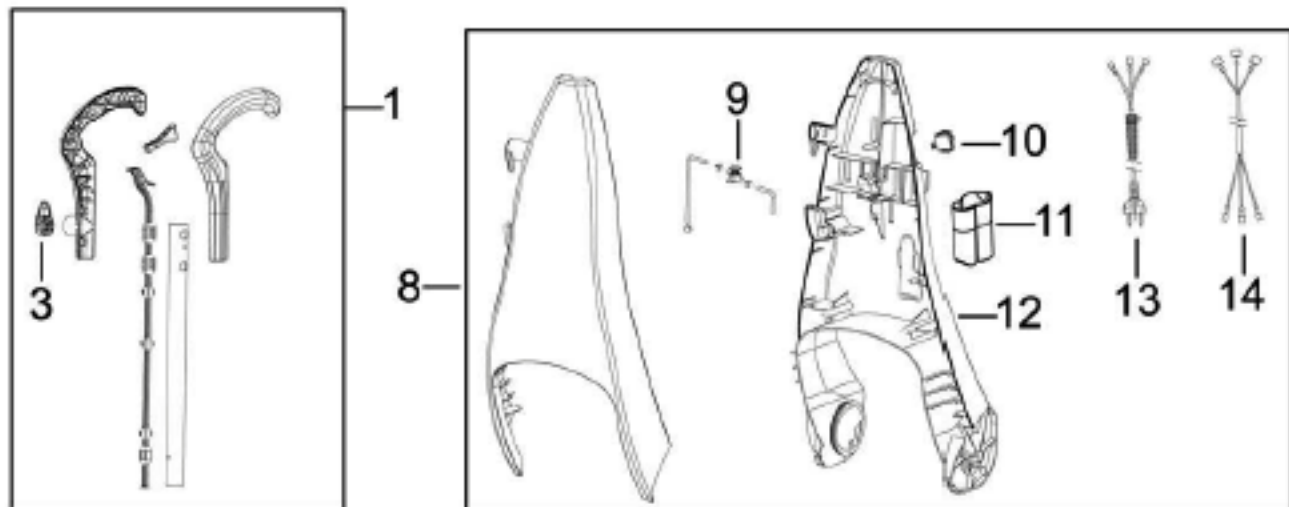

# UPRIGHT DEEP CLEANER

POWERSTEAMER 8806, 8806-1

KEY	PART NO	DESCRIPTION	KEY	PART NO	DESCRIPTION
1	2144035	HANDLE & GRIP ASSY MIDNIGHT BLUE	46	2150628	PUMP BELT
3	2106377	CORD WRAP, MIDNIGHT BLUE	47	0159043	TANK ASSY W/ LINT SCN
8	5556101	LOWER HANDLE COMP., MIDNIGHT BLUE	48	0154439	TANK LID W/ SCN, GASKET, & HANDLE
9	2109592	VALVE ASSY W/ VINYL TUBE	49	2034435	TANK HANDLE
10	5559125	SWITCH ROCKER, RED	50	2133501	LINT SCREEN, RED
11	2133010	MEASURING CUP	51	2140213	BAFFLE & BLADDER ASSY
12	2144045	HANDLE BACK ASSY, BLUE	52	2130213	BAFFLE & FLOAT ASSY
13	2102836	CORDSET	53	2140325	FLOAT ASSY
14	2104446	HARNESS W/ INS TERMINALS	54	2100315	BLADDER
15	2103418	GASKET EXTRUDED .135" x 32"	55	0159041	TANK BOTTOM W/ AUTOLOAD
16	2104052	TANK INTERFACE SEAL	56	2807075	SCREW #6 x 1/2
17	2136988	DVERTER, MED COOL GREY	57	2107041	AUTO LOAD ASSY
18	2114054	DVERTER GASKET	58	2106241	OVERSEAL FOR AUTOLOAD
19	2145170	DVERTER KNOB			
20	2154938	MAIN HOUSING, MIDNIGHT BLUE	xx	2102485	CLAMP LARGE
21	2106215	AXLE E-RING	xx	2102490	CLAMP SMALL
22	2159155	TUFF STAIN TOOL 3"	xx	2102602	CONNECTOR T
23	2139754	WHEEL	xx	2139438	TUBE VINYL 20"
24	2100170	AXLE	xx	2139449	TUBE VINYL 7.5"
25	2149871	WINDOW NOZZLE	xx	2158001	T ASSY ODD BARB
26	2106107	SPRAY TIP	xx	2035616	HANDLE SCREW
28	2104050	DUCT GASKET	xx	5557030	SCREW #8 x 3/4 6-PACK
29	2103161	MOTOR DUCT	xx	3105802	USER'S GUIDE - CANADA
30	2132984	MOTOR COVER	xx	2105886	USER'S GUIDE - UNITED STATES
31	2142952	BELT COVER, MIDNIGHT BLUE			
32	2153162	HOSE/DUCT/GRIP ASSY 6"			
33	2104051	MOTOR INTAKE GASKET			
34	0175972	MOTOR			
35	2104056	MOTOR GASKET			
36	5559102	PEDAL - HANDLE RELEASE			
37	2140710	AUTOLOAD RECEIVER			
38	2140449	BASE W/ ROTARY BRUSH			
39	5559113	ARM RETAINER RT & LT			
40	2149867	CLEARVIEW WINDOW <02120			
40	2149851	CLEARVIEW WINDOW >02165			
41	2101157	BRUSH / PIVOT ARM ASSY - 4 Row			
42	0150621	BRUSH BELT			
43	2140058	PIVOT ARM LEFT & RIGHT KIT			
44	2000010	LEVER ELEVATOR LEFT & RIGHT			
45	2107181	PUMP			