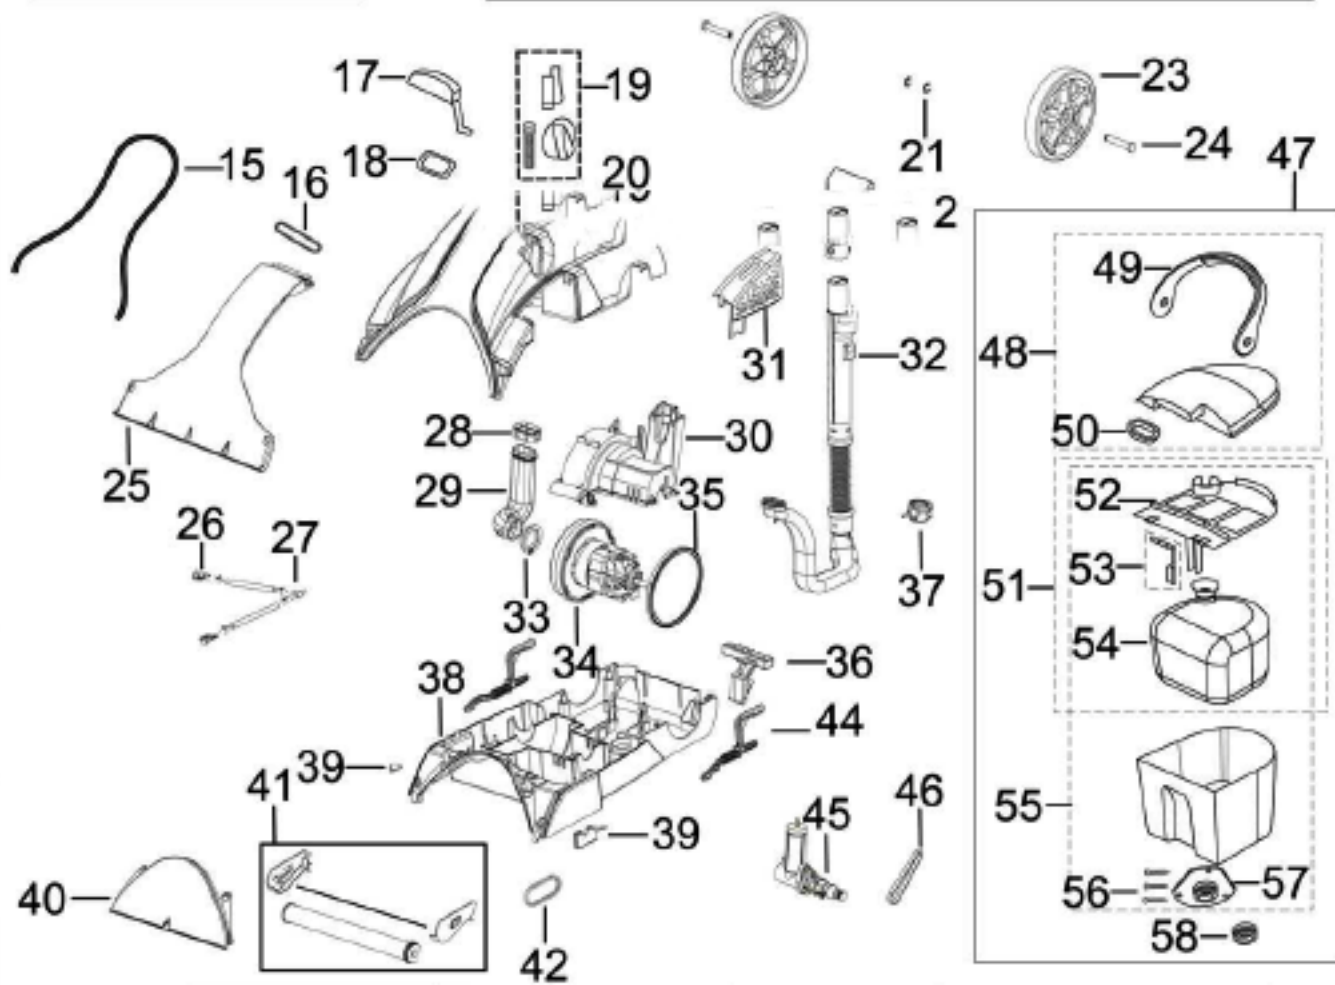

# UPRIGHT DEEP CLEANER

POWERSTEAMER 8806, 8806-1

KEY	PART NO	DESCRIPTION	KEY	PART NO	DESCRIPTION
1	2144035	HANDLE & GRIP ASSY MIDNIGHT BLUE	46	2150628	PUMP BELT
3	2106377	CORD WRAP, MIDNIGHT BLUE	47	0159043	TANK ASSY W/ LINT SCN
8	5556101	LOWER HANDLE COMP., MIDNIGHT BLUE	48	0154439	TANK LID W/ SCN, GASKET, & HANDLE
9	2109592	VALVE ASSY W/ VINYL TUBE	49	2034435	TANK HANDLE
10	5559125	SWITCH ROCKER, RED	50	2133501	LINT SCREEN, RED
11	2133010	MEASURING CUP	51	2140213	BAFFLE & BLADDER ASSY
12	2144045	HANDLE BACK ASSY, BLUE	52	2130213	BAFFLE & FLOAT ASSY
13	2102836	CORDSET	53	2140325	FLOAT ASSY
14	2104446	HARNESS W/ INS TERMINALS	54	2100315	BLADDER
15	2103418	GASKET EXTRUDED .135" x 32"	55	0159041	TANK BOTTOM W/ AUTOLOAD
16	2104052	TANK INTERFACE SEAL	56	2807075	SCREW #6 x 1/2
17	2136988	DVERTER, MED COOL GREY	57	2107041	AUTO LOAD ASSY
18	2114054	DVERTER GASKET	58	2106241	OVERSEAL FOR AUTOLOAD
19	2145170	DVERTER KNOB			
20	2154938	MAIN HOUSING, MIDNIGHT BLUE	xx	2102485	CLAMP LARGE
21	2106215	AXLE E-RING	xx	2102490	CLAMP SMALL
22	2159155	TUFF STAIN TOOL 3"	xx	2102602	CONNECTOR T
23	2139754	WHEEL	xx	2139438	TUBE VINYL 20"
24	2100170	AXLE	xx	2139449	TUBE VINYL 7.5"
25	2149871	WINDOW NOZZLE	xx	2158001	T ASSY ODD BARB
26	2106107	SPRAY TIP	xx	2035616	HANDLE SCREW
28	2104050	DUCT GASKET	xx	5557030	SCREW #8 x 3/4 6-PACK
29	2103161	MOTOR DUCT	xx	3105802	USER'S GUIDE - CANADA
30	2132984	MOTOR COVER	xx	2105886	USER'S GUIDE - UNITED STATES
31	2142952	BELT COVER, MIDNIGHT BLUE			
32	2153162	HOSE/DUCT/GRIP ASSY 6"			
33	2104051	MOTOR INTAKE GASKET			
34	0175972	MOTOR			
35	2104056	MOTOR GASKET			
36	5559102	PEDAL - HANDLE RELEASE			
37	2140710	AUTOLOAD RECEIVER			
38	2140449	BASE W/ ROTARY BRUSH			
39	5559113	ARM RETAINER RT & LT			
40	2149867	CLEARVIEW WINDOW <02120			
40	2149851	CLEARVIEW WINDOW >02165			
41	2101157	BRUSH / PIVOT ARM ASSY - 4 Row			
42	0150621	BRUSH BELT			
43	2140058	PIVOT ARM LEFT & RIGHT KIT			
44	2000010	LEVER ELEVATOR LEFT & RIGHT			
45	2107181	PUMP			