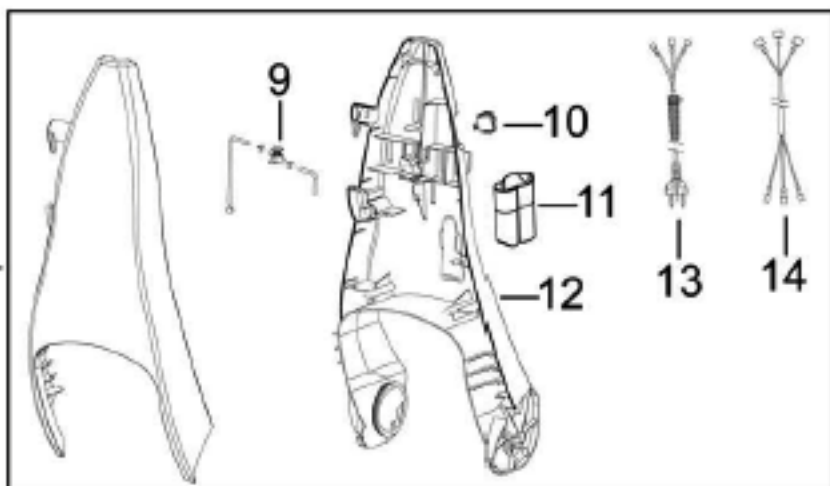

----- Manual continues below part list -----

Available Replacement Parts for Bissell 8806

B-010-0620	BELT BISSELL PUMP BELT 1 PACK
B-010-0621	REPLACEMENT BRUSH BELT

Upright Deep Cleaner

Models 8806, 8806-1