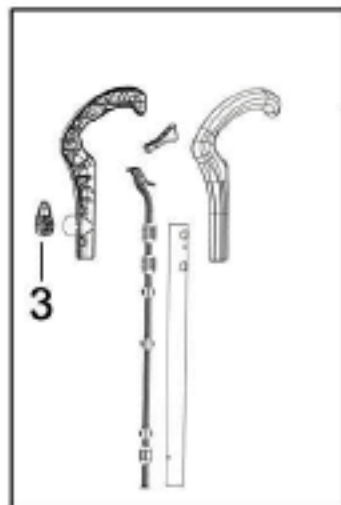

----- Manual continues below part list -----

Available Replacement Parts for Bissell 8806

B-010-0620	BELT BISSELL PUMP BELT 1 PACK
B-010-0621	REPLACEMENT BRUSH BELT

Upright Deep Cleaner

Models 8806, 8806-1