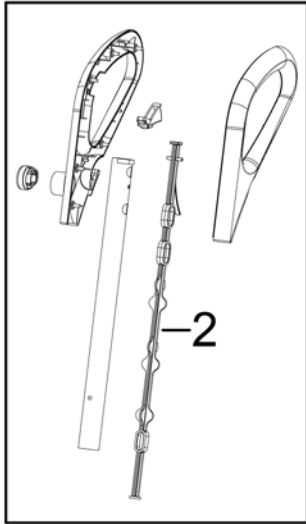

# Bissell 2090 Owner's Manual

[Shop genuine replacement parts for Bissell 2090](#)

[Find Your Bissell Vacuum Cleaner Parts - Select From 376 Models](#)

----- Manual continues below -----

## Series 1770, 1970, 2080, 2090

**Lightweight Deep Cleaner**

QuickSteamer® II Series 1770, 1970, 2080, 2090

KEY	PART NO	DESCRIPTION
1	B-203-5519	Handle Assy - Be Green
1	B-203-5520	Handle Assy - Vulcanic Satin
1	B-203-5569	Handle Assy - Titanium
2	B-203-5552	Push Rod Kit (upper, middle & lower push rods)
3	B-203-5521	Screw Kit
4	B-203-5537	Clean Tank w Cap - 1770, 1970
4	B-203-5540	Clean Tank w Cap - 2080
4	B-203-5573	Clean Tank w Cap - 2090
5	B-203-5541	Cap & Insert Assy
6	B-203-5553	Receiver Assy
7	B-203-5566	Wheel Axle Kit (2 axles, 2 e-rings)
8	B-203-5565	Wheel (2pk)
9	B-203-5522	Recovery Tank Assy - 1770, 1970
9	B-203-5523	Recovery Tank Assy - 2080
9	B-203-5571	Recovery Tank Assy - 2090
10	B-203-5525	Foam Filter Grille w/ Filter - 1770, 1970
10	B-203-5526	Foam Filter Grille w/ Filter - 2080
10	B-203-5572	Foam Filter Grille w/ Filter - 2090
11	B-203-5527	Foam Filter
12	B-203-5524	Recovery Tank Handle
13	B-203-5555	Rear Cover - Be Green
13	B-203-5556	Rear Cover - Vulcanic Satin
13	B-203-5574	Rear Cover - Titanium
14	B-203-5562	Motor Cover
15	B-203-5559	Motor
16	B-203-5558	Motor Support Gasket (2pk)
17	B-203-5557	Detent Lever Assy (pedal, pin & spring)
18	B-203-5564	Base w/ Brush Motor
19	B-203-5549	Belt
20	B-203-5554	Switch (pedal, switch, spring, pin, gasket, support)
21	B-203-5543	Latches - Recovery Tank (2pk)
22	B-203-5530	Nozzle Latch
23	B-203-5551	Side Brush (Left & Right)
24	B-203-5560	Spray Bar - 1770, 1970
24	B-203-5561	Spray Bar - 2080, 2090
25	B-203-5529	Nozzle
26	B-203-5550	Swivel Arm Kit
27	B-203-5546	Brush - Rotating
28	B-203-5545	Brush - Stationary
29	B-203-5548	Bare Floor Tool - (for rotating brush units)
30	B-203-5547	Bare Floor Tool - (for stationary brush units)
31	B-203-5563	Cord
xx	6035623	User's Guide - Canada
xx	2035617	User's Guide - United States