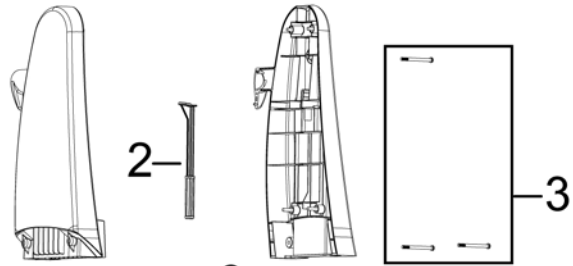

## Series 1770, 1970, 2080, 2090

**Lightweight Deep Cleaner**

QuickSteamer® II Series 1770, 1970, 2080, 2090

KEY	PART NO	DESCRIPTION
1	B-203-5519	Handle Assy - Be Green
1	B-203-5520	Handle Assy - Vulcanic Satin
1	B-203-5569	Handle Assy - Titanium
2	B-203-5552	Push Rod Kit (upper, middle & lower push rods)
3	B-203-5521	Screw Kit
4	B-203-5537	Clean Tank w Cap - 1770, 1970
4	B-203-5540	Clean Tank w Cap - 2080
4	B-203-5573	Clean Tank w Cap - 2090
5	B-203-5541	Cap & Insert Assy
6	B-203-5553	Receiver Assy
7	B-203-5566	Wheel Axle Kit (2 axles, 2 e-rings)
8	B-203-5565	Wheel (2pk)
9	B-203-5522	Recovery Tank Assy - 1770, 1970
9	B-203-5523	Recovery Tank Assy - 2080
9	B-203-5571	Recovery Tank Assy - 2090
10	B-203-5525	Foam Filter Grille w/ Filter - 1770, 1970
10	B-203-5526	Foam Filter Grille w/ Filter - 2080
10	B-203-5572	Foam Filter Grille w/ Filter - 2090
11	B-203-5527	Foam Filter
12	B-203-5524	Recovery Tank Handle
13	B-203-5555	Rear Cover - Be Green
13	B-203-5556	Rear Cover - Vulcanic Satin
13	B-203-5574	Rear Cover - Titanium
14	B-203-5562	Motor Cover
15	B-203-5559	Motor
16	B-203-5558	Motor Support Gasket (2pk)
17	B-203-5557	Detent Lever Assy (pedal, pin & spring)
18	B-203-5564	Base w/ Brush Motor
19	B-203-5549	Belt
20	B-203-5554	Switch (pedal, switch, spring, pin, gasket, support)
21	B-203-5543	Latches - Recovery Tank (2pk)
22	B-203-5530	Nozzle Latch
23	B-203-5551	Side Brush (Left & Right)
24	B-203-5560	Spray Bar - 1770, 1970
24	B-203-5561	Spray Bar - 2080, 2090
25	B-203-5529	Nozzle
26	B-203-5550	Swivel Arm Kit
27	B-203-5546	Brush - Rotating
28	B-203-5545	Brush - Stationary
29	B-203-5548	Bare Floor Tool - (for rotating brush units)
30	B-203-5547	Bare Floor Tool - (for stationary brush units)
31	B-203-5563	Cord
xx	6035623	User's Guide - Canada
xx	2035617	User's Guide - United States