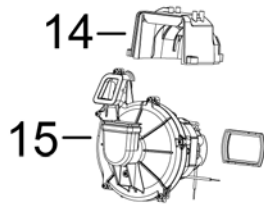

## Series 1770, 1970, 2080, 2090

**Lightweight Deep Cleaner**

QuickSteamer® II Series 1770, 1970, 2080, 2090

KEY	PART NO	DESCRIPTION
1	B-203-5519	Handle Assy - Be Green
1	B-203-5520	Handle Assy - Vulcanic Satin
1	B-203-5569	Handle Assy - Titanium
2	B-203-5552	Push Rod Kit (upper, middle & lower push rods)
3	B-203-5521	Screw Kit
4	B-203-5537	Clean Tank w Cap - 1770, 1970
4	B-203-5540	Clean Tank w Cap - 2080
4	B-203-5573	Clean Tank w Cap - 2090
5	B-203-5541	Cap & Insert Assy
6	B-203-5553	Receiver Assy
7	B-203-5566	Wheel Axle Kit (2 axles, 2 e-rings)
8	B-203-5565	Wheel (2pk)
9	B-203-5522	Recovery Tank Assy - 1770, 1970
9	B-203-5523	Recovery Tank Assy - 2080
9	B-203-5571	Recovery Tank Assy - 2090
10	B-203-5525	Foam Filter Grille w/ Filter - 1770, 1970
10	B-203-5526	Foam Filter Grille w/ Filter - 2080
10	B-203-5572	Foam Filter Grille w/ Filter - 2090
11	B-203-5527	Foam Filter
12	B-203-5524	Recovery Tank Handle
13	B-203-5555	Rear Cover - Be Green
13	B-203-5556	Rear Cover - Vulcanic Satin
13	B-203-5574	Rear Cover - Titanium
14	B-203-5562	Motor Cover
15	B-203-5559	Motor
16	B-203-5558	Motor Support Gasket (2pk)
17	B-203-5557	Detent Lever Assy (pedal, pin & spring)
18	B-203-5564	Base w/ Brush Motor
19	B-203-5549	Belt
20	B-203-5554	Switch (pedal, switch, spring, pin, gasket, support)
21	B-203-5543	Latches - Recovery Tank (2pk)
22	B-203-5530	Nozzle Latch
23	B-203-5551	Side Brush (Left & Right)
24	B-203-5560	Spray Bar - 1770, 1970
24	B-203-5561	Spray Bar - 2080, 2090
25	B-203-5529	Nozzle
26	B-203-5550	Swivel Arm Kit
27	B-203-5546	Brush - Rotating
28	B-203-5545	Brush - Stationary
29	B-203-5548	Bare Floor Tool - (for rotating brush units)
30	B-203-5547	Bare Floor Tool - (for stationary brush units)
31	B-203-5563	Cord
xx	6035623	User's Guide - Canada
xx	2035617	User's Guide - United States