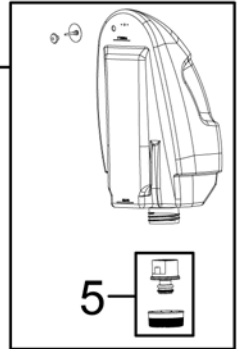

## Series 1770, 1970, 2080, 2090

**Lightweight Deep Cleaner**

QuickSteamer® II Series 1770, 1970, 2080, 2090

KEY	PART NO	DESCRIPTION
1	B-203-5519	Handle Assy - Be Green
1	B-203-5520	Handle Assy - Vulcanic Satin
1	B-203-5569	Handle Assy - Titanium
2	B-203-5552	Push Rod Kit (upper, middle & lower push rods)
3	B-203-5521	Screw Kit
4	B-203-5537	Clean Tank w Cap - 1770, 1970
4	B-203-5540	Clean Tank w Cap - 2080
4	B-203-5573	Clean Tank w Cap - 2090
5	B-203-5541	Cap & Insert Assy
6	B-203-5553	Receiver Assy
7	B-203-5566	Wheel Axle Kit (2 axles, 2 e-rings)
8	B-203-5565	Wheel (2pk)
9	B-203-5522	Recovery Tank Assy - 1770, 1970
9	B-203-5523	Recovery Tank Assy - 2080
9	B-203-5571	Recovery Tank Assy - 2090
10	B-203-5525	Foam Filter Grille w/ Filter - 1770, 1970
10	B-203-5526	Foam Filter Grille w/ Filter - 2080
10	B-203-5572	Foam Filter Grille w/ Filter - 2090
11	B-203-5527	Foam Filter
12	B-203-5524	Recovery Tank Handle
13	B-203-5555	Rear Cover - Be Green
13	B-203-5556	Rear Cover - Vulcanic Satin
13	B-203-5574	Rear Cover - Titanium
14	B-203-5562	Motor Cover
15	B-203-5559	Motor
16	B-203-5558	Motor Support Gasket (2pk)
17	B-203-5557	Detent Lever Assy (pedal, pin & spring)
18	B-203-5564	Base w/ Brush Motor
19	B-203-5549	Belt
20	B-203-5554	Switch (pedal, switch, spring, pin, gasket, support)
21	B-203-5543	Latches - Recovery Tank (2pk)
22	B-203-5530	Nozzle Latch
23	B-203-5551	Side Brush (Left & Right)
24	B-203-5560	Spray Bar - 1770, 1970
24	B-203-5561	Spray Bar - 2080, 2090
25	B-203-5529	Nozzle
26	B-203-5550	Swivel Arm Kit
27	B-203-5546	Brush - Rotating
28	B-203-5545	Brush - Stationary
29	B-203-5548	Bare Floor Tool - (for rotating brush units)
30	B-203-5547	Bare Floor Tool - (for stationary brush units)
31	B-203-5563	Cord
xx	6035623	User's Guide - Canada
xx	2035617	User's Guide - United States