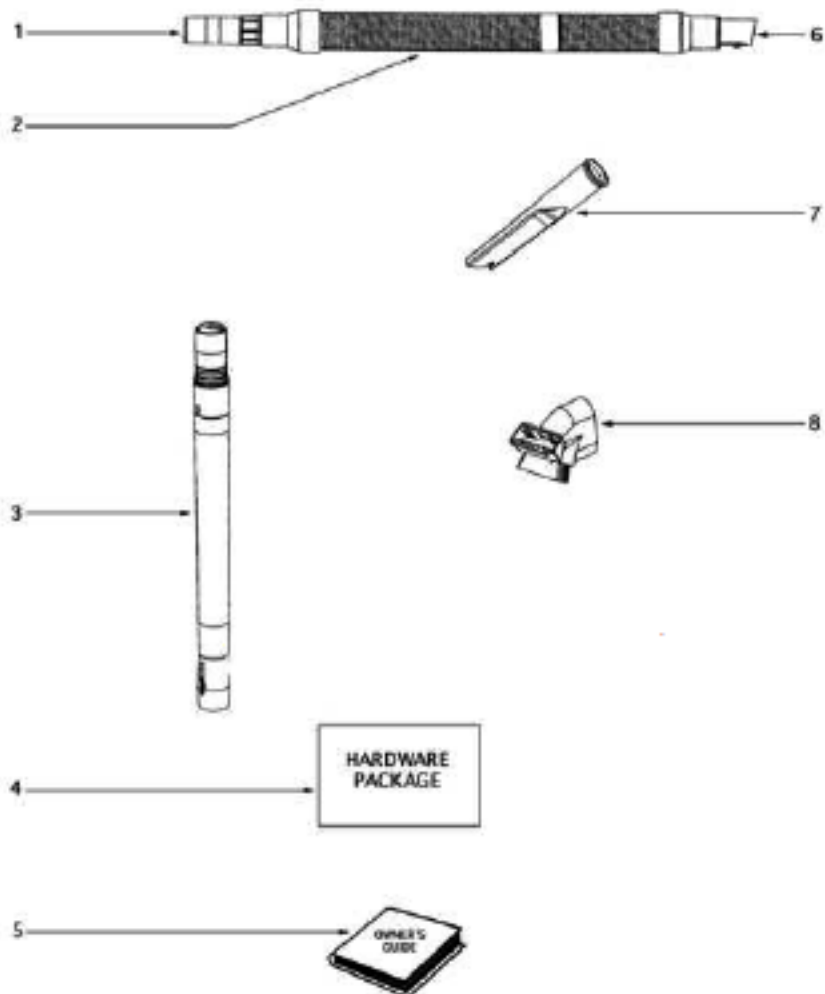

Ref#	Part	Description	Comments	Qty
1	38680-16	SUPPLY CORD & TERMINAL AS		
2	71645	SHIELD - SWITCH		
3	28458-4	FILTER FRAME & GRAPHICS A		
4	61500	HEPA FILTER PKG - STYLE H		
5	71608A-119N	HOUSING - REAR		
6	38588	MOTOR SHIELD		
7	38661	FOAM - SOUND		
8	61432-1	MOTOR COVER ASSY W/O LENS		
9	15072-313N	LENS - MOTOR COVER		
10	60068-2	SCREW PACKAGE		
11	48815	LAMP - HEADLIGHT		
12	38611-1	HEADLAMP SCKT & TERMINAL		
13	60261-11	MOTOR ASSEMBLY - PACKAGED		
14	27962	GASKET		
15	27552B	GROMMET		
16	38482A-119N	CAP - HANDLE		
17	71139-1	HANDLE & CAP ASSEMBLY		
18	54669-4	SCREW PACKAGE		
19	53197-1	SCREW PACKAGE		
20	15443B-119N	TOOL CADDY		
21	27474C-288N	SWITCH - BUTTON		
22	60134	TORS SPRING PKG		
23	28304A	SWITCH - PUSHBUTTON		
24	60165-1	RETAINING RING PKG		
25	39252-2	THERMOSTAT & TERMINAL ASS		
26	61333	MOTOR FILTER PACKAGE		
27	28425	GRILLE - AIR DUCT		
28	59297SV	GASKET - AIR DUCT		
29	15536A-119N	AIR DUCT		
30	27171A	GASKET		
31	39023	FLANGE - MOTOR INTAKE		

Ref#	Part	Description	Comments	Qty
1	27462E-288N	OPERATOR - HEIGHT ADJUSTM		
2	53238-44	SCREW PACKAGE		
3	60069-66	HOOD ASSEMBLY - PACKAGED		
4	60701-11	BASE ASSY - PKGD		
5	58506-4	GASKET		
6	54943	SPRING PACKAGE		
7	14993C-119N	CARRIAGE - WHEEL		
8	39173A-119N	WHEEL - FRONT		
9	71551	AXLE - WHEEL		
10	61308-2	BRUSHROLL ASSEMBLY - CART		
11	15591A-288N	GUARD - FURNITURE		
12	53197-1	SCREW PACKAGE		
13	27468D-119N	CUFF - HOSE		
14	38479-4	HOSE - COMPRESSION (PURCH		
15	27467A-288N	RELEASE - HANDLE		
16	60133	COMPRESSION SPRING - PACK		
17	27493A-119N	WHEEL - REAR		
18	54432	PACKAGE - RETAINING RING		
19	38590A	AXLE - REAR		
20	61120	BELT PKG ASSY-(U-EXTENDED		
21	60613	PUSH ON NUT PKG		
22	54376-2	BELT CAP & GASKET - PACKA		
23	57569	GASKET - FELT		
24	38420-2	CLAMP		
	27467A-119N	REAR WHEEL		