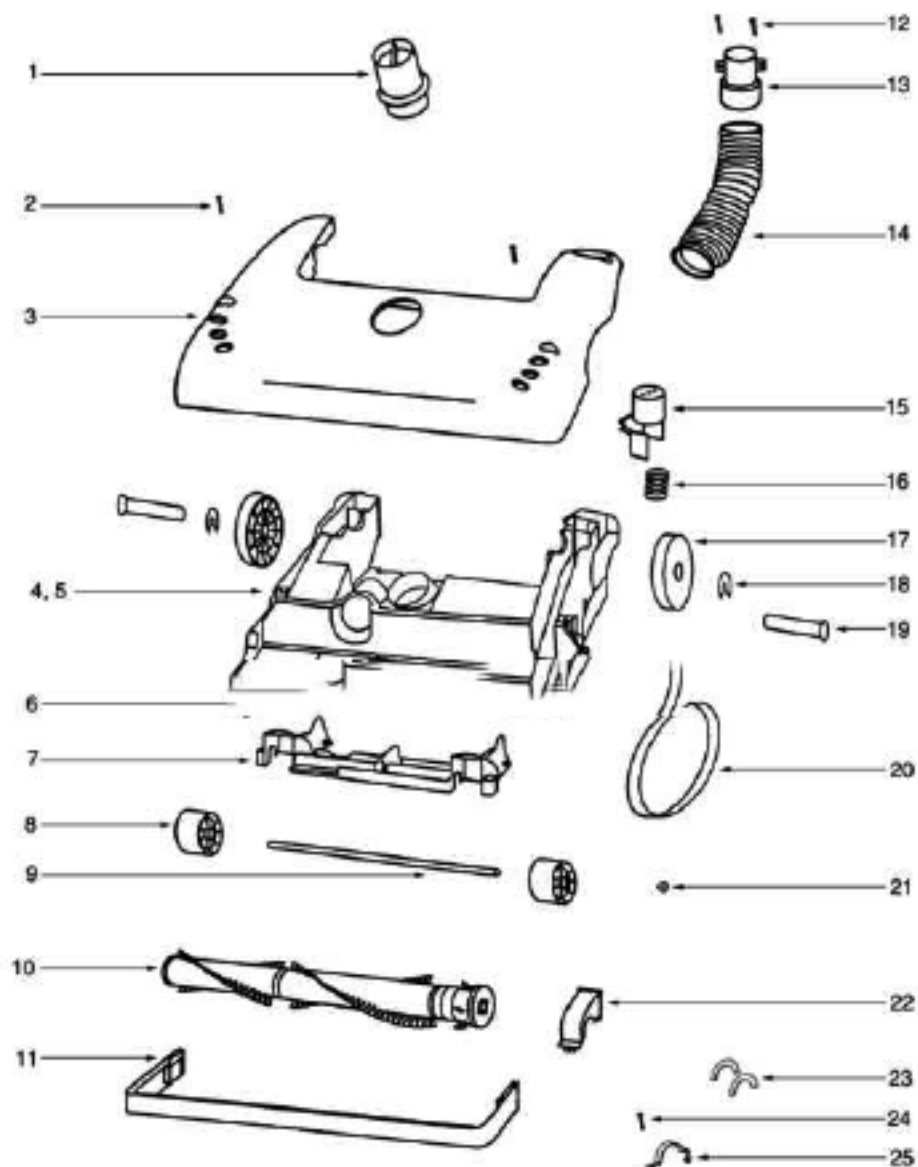

Ref#	Part	Description	Comments	Qty
1	38680-16	SUPPLY CORD & TERMINAL AS		
2	71645	SHIELD - SWITCH		
3	28458-4	FILTER FRAME & GRAPHICS A		
4	61500	HEPA FILTER PKG - STYLE H		
5	71608A-119N	HOUSING - REAR		
6	38588	MOTOR SHIELD		
7	38661	FOAM - SOUND		
8	61432-1	MOTOR COVER ASSY W/O LENS		
9	15072-313N	LENS - MOTOR COVER		
10	60068-2	SCREW PACKAGE		
11	48815	LAMP - HEADLIGHT		
12	38611-1	HEADLAMP SCKT & TERMINAL		
13	60261-11	MOTOR ASSEMBLY - PACKAGED		
14	27962	GASKET		
15	27552B	GROMMET		
16	38482A-119N	CAP - HANDLE		
17	71139-1	HANDLE & CAP ASSEMBLY		
18	54669-4	SCREW PACKAGE		
19	53197-1	SCREW PACKAGE		
20	15443B-119N	TOOL CADDY		
21	27474C-288N	SWITCH - BUTTON		
22	60134	TORS SPRING PKG		
23	28304A	SWITCH - PUSHBUTTON		
24	60165-1	RETAINING RING PKG		
25	39252-2	THERMOSTAT & TERMINAL ASS		
26	61333	MOTOR FILTER PACKAGE		
27	28425	GRILLE - AIR DUCT		
28	59297SV	GASKET - AIR DUCT		
29	15536A-119N	AIR DUCT		
30	27171A	GASKET		
31	39023	FLANGE - MOTOR INTAKE		

Ref#	Part	Description	Comments	Qty
1	27462E-288N	OPERATOR - HEIGHT ADJUSTM		
2	53238-44	SCREW PACKAGE		
3	60069-66	HOOD ASSEMBLY - PACKAGED		
4	60701-11	BASE ASSY - PKGD		
5	58506-4	GASKET		
6	54943	SPRING PACKAGE		
7	14993C-119N	CARRIAGE - WHEEL		
8	39173A-119N	WHEEL - FRONT		
9	71551	AXLE - WHEEL		
10	61308-2	BRUSHROLL ASSEMBLY - CART		
11	15591A-288N	GUARD - FURNITURE		
12	53197-1	SCREW PACKAGE		
13	27468D-119N	CUFF - HOSE		
14	38479-4	HOSE - COMPRESSION (PURCH		
15	27467A-288N	RELEASE - HANDLE		
16	60133	COMPRESSION SPRING - PACK		
17	27493A-119N	WHEEL - REAR		
18	54432	PACKAGE - RETAINING RING		
19	38590A	AXLE - REAR		
20	61120	BELT PKG ASSY-(U-EXTENDED		
21	60613	PUSH ON NUT PKG		
22	54376-2	BELT CAP & GASKET - PACKA		
23	57569	GASKET - FELT		
24	38420-2	CLAMP		
	27467A-119N	REAR WHEEL		