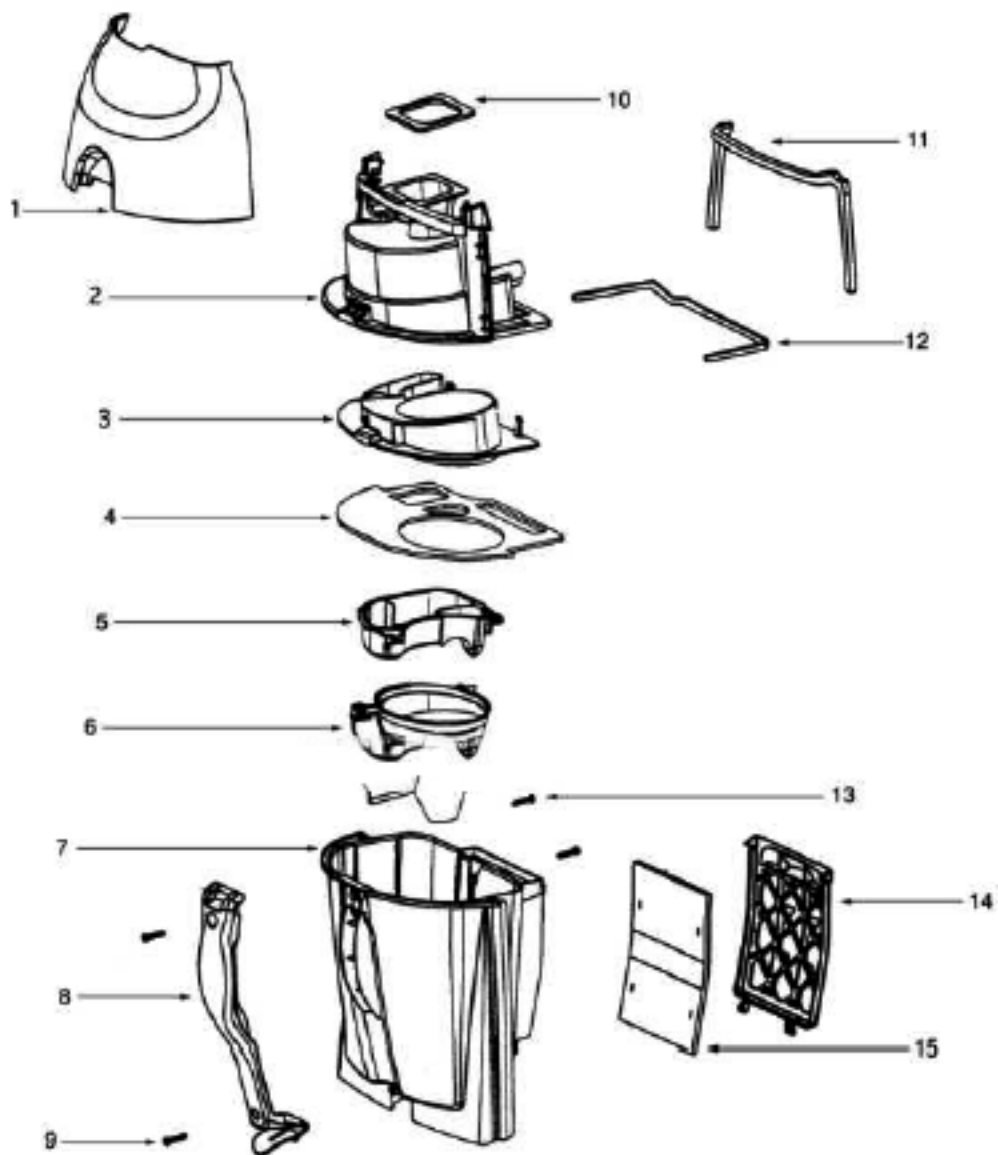

Ref#	Part	Description	Comments	Qty
1	38680-16	SUPPLY CORD & TERMINAL AS		
2	71645	SHIELD - SWITCH		
3	28458-4	FILTER FRAME & GRAPHICS A		
4	61500	HEPA FILTER PKG - STYLE H		
5	71608A-119N	HOUSING - REAR		
6	38588	MOTOR SHIELD		
7	38661	FOAM - SOUND		
8	61432-1	MOTOR COVER ASSY W/O LENS		
9	15072-313N	LENS - MOTOR COVER		
10	60068-2	SCREW PACKAGE		
11	48815	LAMP - HEADLIGHT		
12	38611-1	HEADLAMP SCKT & TERMINAL		
13	60261-11	MOTOR ASSEMBLY - PACKAGED		
14	27962	GASKET		
15	27552B	GROMMET		
16	38482A-119N	CAP - HANDLE		
17	71139-1	HANDLE & CAP ASSEMBLY		
18	54669-4	SCREW PACKAGE		
19	53197-1	SCREW PACKAGE		
20	15443B-119N	TOOL CADDY		
21	27474C-288N	SWITCH - BUTTON		
22	60134	TORS SPRING PKG		
23	28304A	SWITCH - PUSHBUTTON		
24	60165-1	RETAINING RING PKG		
25	39252-2	THERMOSTAT & TERMINAL ASS		
26	61333	MOTOR FILTER PACKAGE		
27	28425	GRILLE - AIR DUCT		
28	59297SV	GASKET - AIR DUCT		
29	15536A-119N	AIR DUCT		
30	27171A	GASKET		
31	39023	FLANGE - MOTOR INTAKE		

Ref#	Part	Description	Comments	Qty
1	27462E-288N	OPERATOR - HEIGHT ADJUSTM		
2	53238-44	SCREW PACKAGE		
3	60069-66	HOOD ASSEMBLY - PACKAGED		
4	60701-11	BASE ASSY - PKGD		
5	58506-4	GASKET		
6	54943	SPRING PACKAGE		
7	14993C-119N	CARRIAGE - WHEEL		
8	39173A-119N	WHEEL - FRONT		
9	71551	AXLE - WHEEL		
10	61308-2	BRUSHROLL ASSEMBLY - CART		
11	15591A-288N	GUARD - FURNITURE		
12	53197-1	SCREW PACKAGE		
13	27468D-119N	CUFF - HOSE		
14	38479-4	HOSE - COMPRESSION (PURCH		
15	27467A-288N	RELEASE - HANDLE		
16	60133	COMPRESSION SPRING - PACK		
17	27493A-119N	WHEEL - REAR		
18	54432	PACKAGE - RETAINING RING		
19	38590A	AXLE - REAR		
20	61120	BELT PKG ASSY-(U-EXTENDED		
21	60613	PUSH ON NUT PKG		
22	54376-2	BELT CAP & GASKET - PACKA		
23	57569	GASKET - FELT		
24	38420-2	CLAMP		
	27467A-119N	REAR WHEEL		