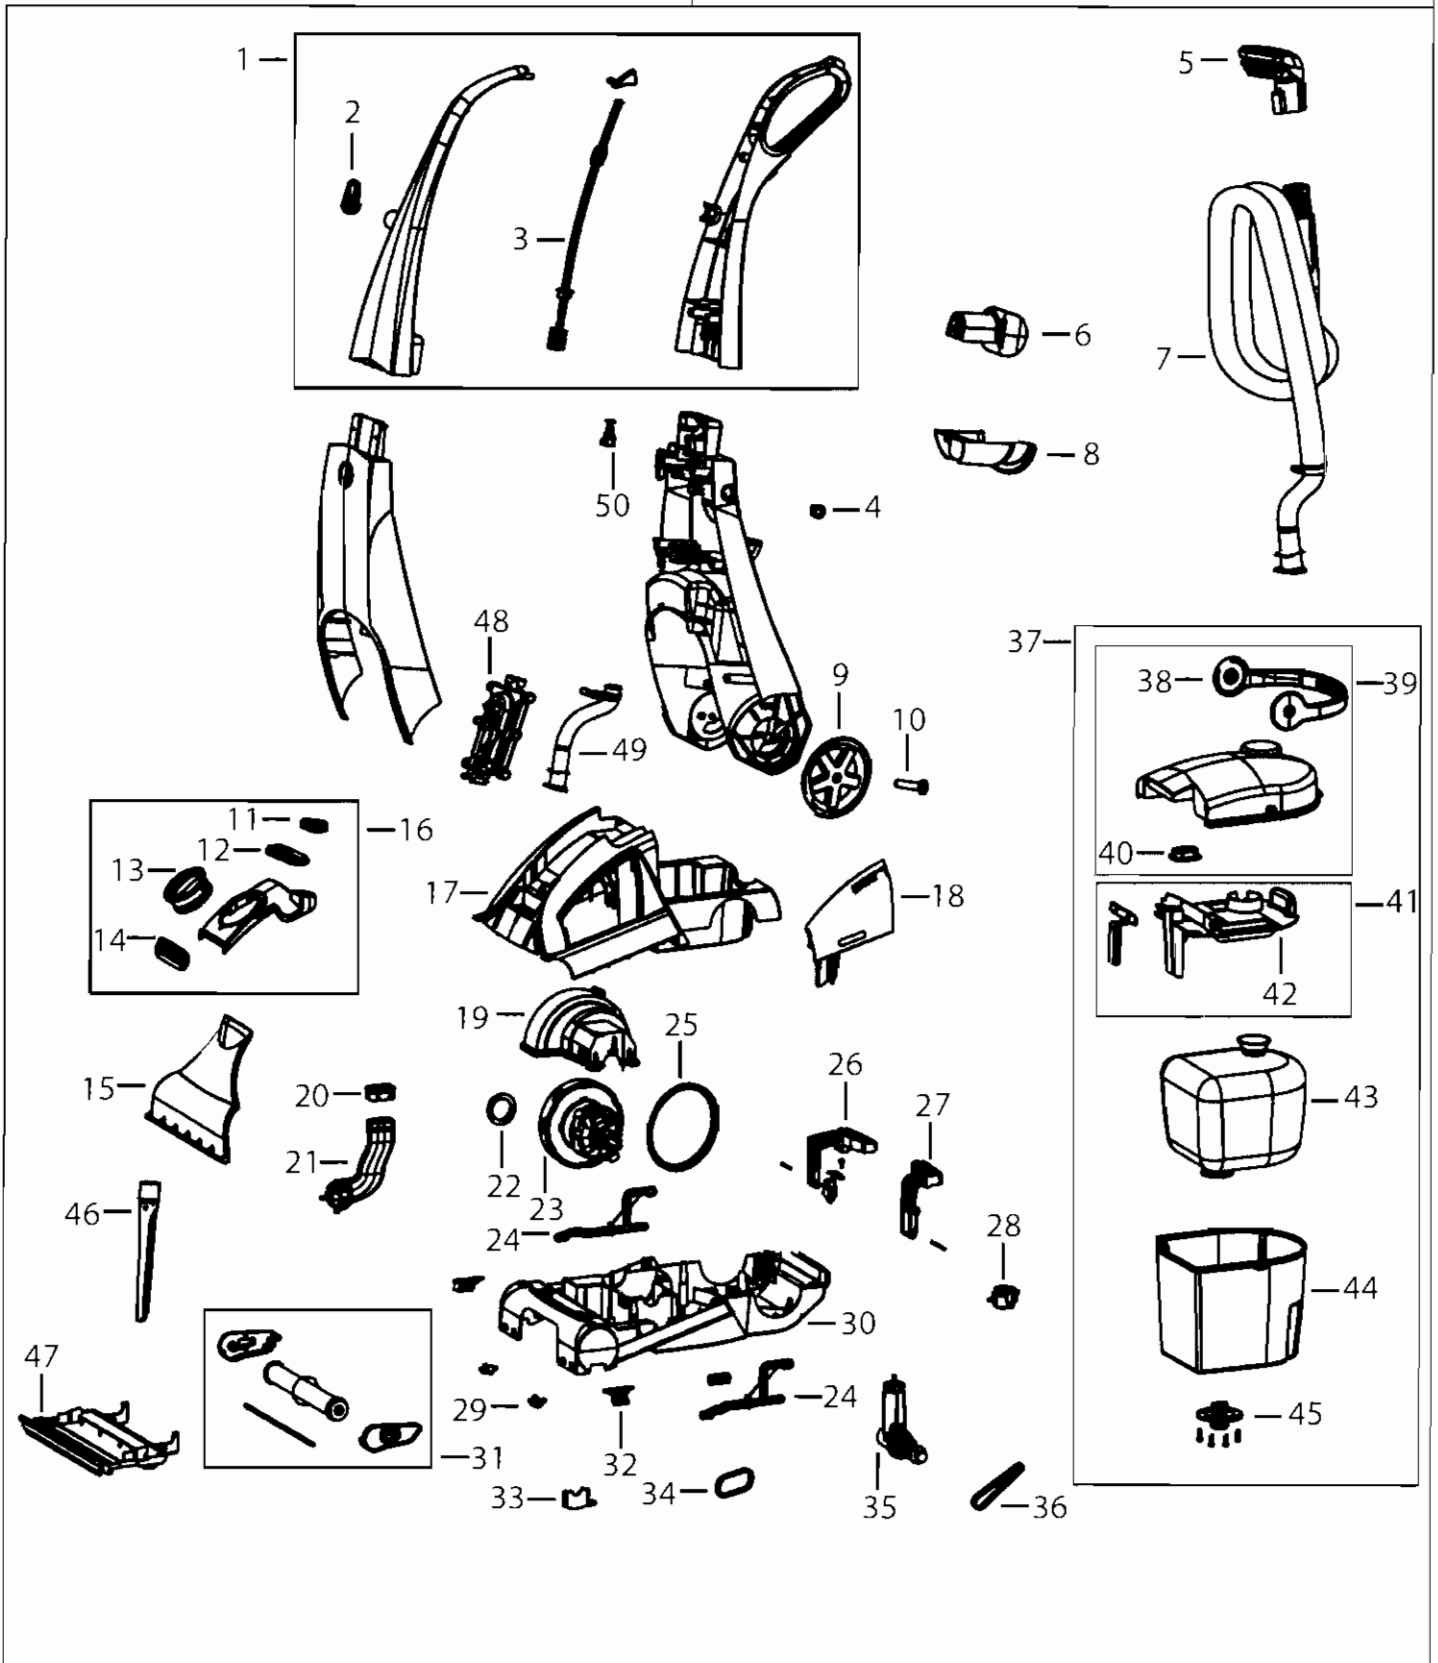

# Bissell 25A3 Owner's Manual

[Shop genuine replacement parts for Bissell 25A3](#)

[Find Your Bissell Vacuum Cleaner Parts - Select From 376 Models](#)

----- Manual continues below -----

PROheat™

25A3 Series

**PROheat™****25A3 Series**

1	B-203-7197	Upper Handle Assy - Black	28	B-203-0216	Autoload Receiver
2	B-203-0242	Cord Wrap - Black	29	B-203-6728	Spray Tip
3	B-203-7200	Push Rod	30	B-203-0132	Base w/ Edge Brush
4	B-203-6718	Heater Switch	31	B-203-7325	Brush Assembly w/Pivot Arms - 6 row
5	B-203-6651	3" Tough Stain Tool	32	B-203-0134	Edge Brush (1 pk)
6	B-203-7198	Hose Wrap - Upper	33	B-203-0127	Clip Pack - Brush - Belt Side
7	B-203-7203	Hose Assembly 7 ft	34	B-015-0621	Brush Belt
8	B-203-7199	Hose Wrap - Lower	35	B-210-7181	Pump
9	B-203-0122	Wheels (2 pk) - includes axles & e-rings	36	B-215-0628	Pump Belt
10	B-203-0123	Axle & E-ring	37	B-203-0104	Tank Assembly
11	B-203-0140	Hose Duct Gasket	38	B-203-0103	Tank Handle
12	B-203-0139	Upper Nozzle Gasket	39	B-203-0100	Tank Lid
13	B-203-0131	Diverter	40	B-203-0105	Tank Filter
14	B-203-0217	Nozzle Seal	41	B-203-0106	Tank Float & Baffle
15	B-203-0124	Front Nozzle	42	B-203-0107	Tank Baffle
16	B-203-0138	Upper Nozzle w/ Diverter	43	B-203-0101	Tank Bladder
17	B-203-7243	Main Housing - Black	44	B-203-0102	Tank Bottom
18	B-203-7244	Belt Cover - Black	45	B-203-0108	Autoload Assy
19	B-203-0136	Motor Cover	46	B-203-6655	Crevice Tool
20	B-210-4050	Duct Gasket	47	B-203-0149	Bare Floor Tool
21	B-203-0150	Motor Duct	48	B-210-4513	Heater Assembly
22	B-210-4051	Motor Intake Gasket	49	B-203-7201	Hose Duct Assembly
23	B-017-5972	Motor	50	B-203-0148	Valve - Trigger
24	B-203-0144	Elevator Arms - Left & Right			
25	B-210-4056	Motor Gasket	xx	B-203-7202	Cord - 30'
26	B-203-5554	Power Switch Pedal	xx	1204043	User's Guide
27	B-203-0112	Detent Pedal	xx	2037252	Screw Pack