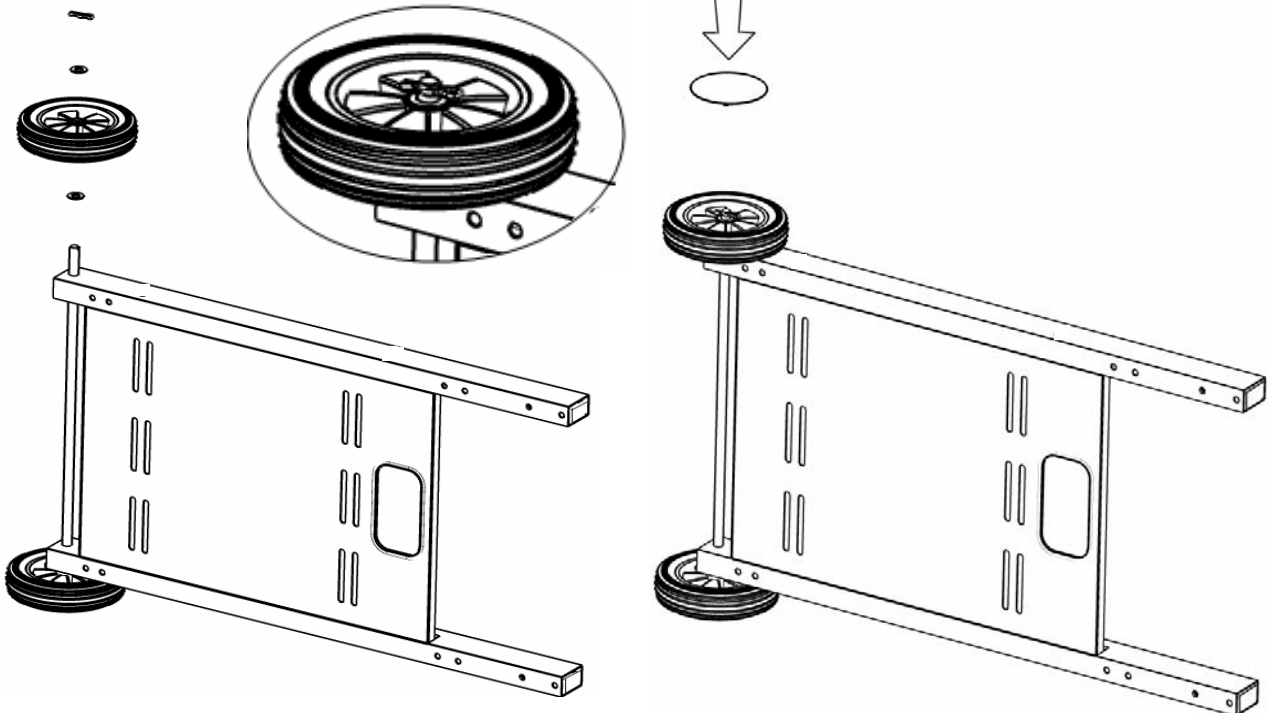

*Onward*  
SINCE 1908  
MANUFACTURING COMPANY  
585 KUMPF DRIVE  
WATERLOO, ONTARIO, CANADA  
N2V 1K3

11412256 Rev B

09/01/06

X1 		
X18 	X4 	X4 
X4 	X2 	X1 
X2 	X4 	

1	(2) 	(4) 
---	---	---

2

3

6