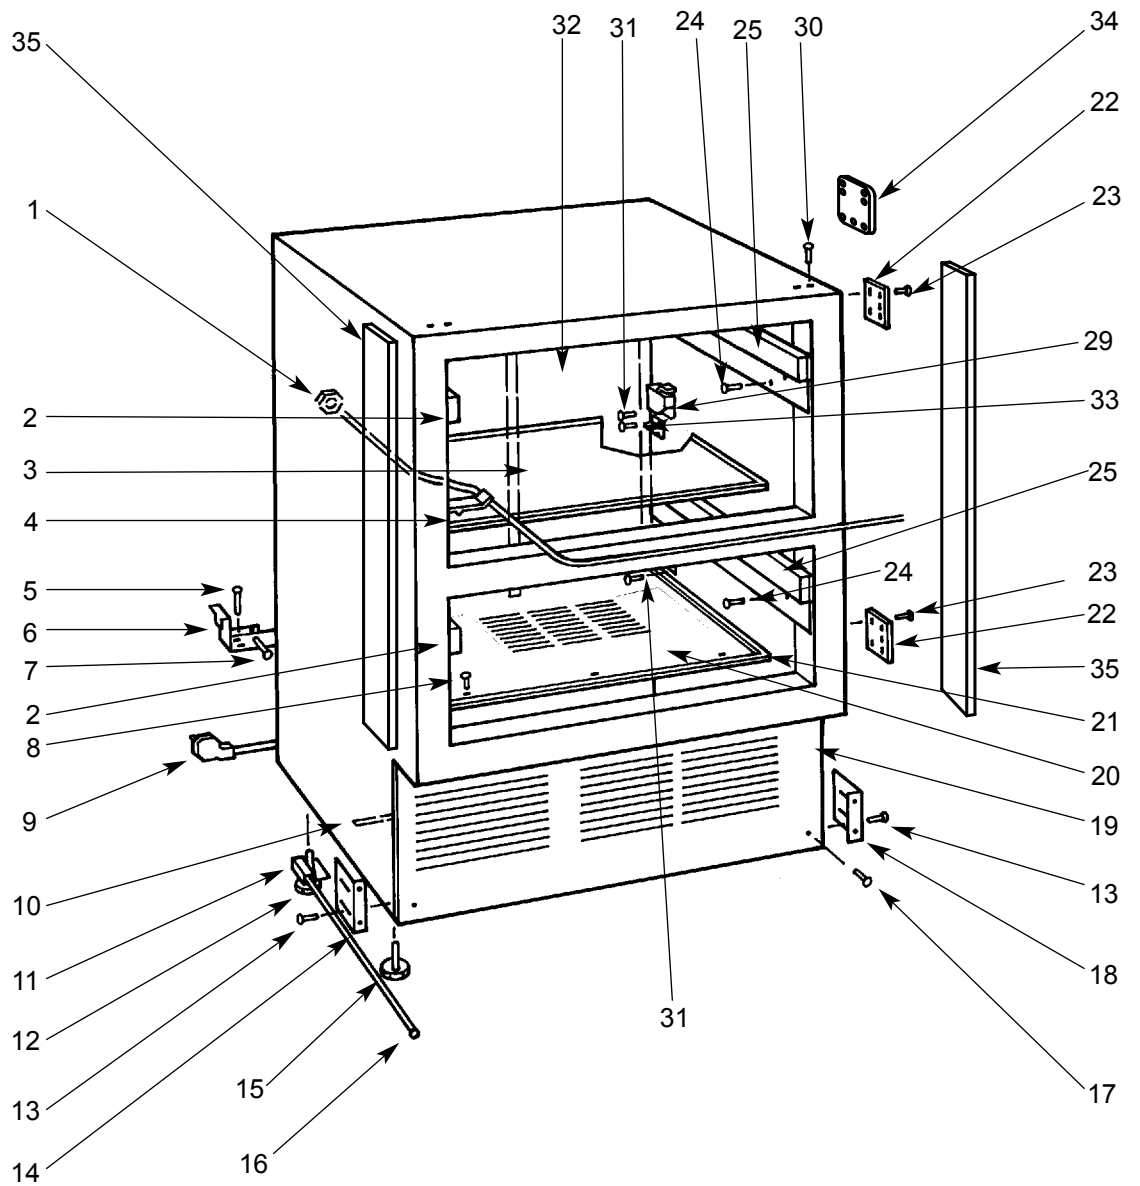

700BR COSMETIC VIEW

1.	6150800	Plastic Hex Nut, 5/8-27 UNS-2A	21.	3211491	Sump Cover Seal, Right Side
2.	3412032	Drawer Slide, Left Side		3211492	Sump Cover Seal, Left Side
	1228600	Drawer Mount Extrusion		3211493	Sump Cover Seal, Rear
3.	4151560	Lower Mullion Divider Assy.	22.	3421510	Bracket, Unit to Cabinet
4.	3450780	Wire Clip		3421460	Bracket, Unit to Unit
5.	6110620	Wedge Anchor, 3/8-16 x 3 3/4 Trubolt	23.	6200720	Screw #8-18 x 1/2 PH Truss HD
6.	0167550	Anti-Tip Bracket	24.	6201140	Screw, #1/4-20 x 1/2 Sems BUT HD
7.	6201190	Screw, #12 x 2 1/2 Type AB PH Pan HD Zinc	25.	3412031	Drawer Slide, Right Side
8.	6200080	Screw, #8-15 x 1/2 Truss HD		1228600	Drawer Mount Extrusion
9.	4323540	Power Cord	26.	3022950	Cable Assembly
10.	4323540	Power Cord Retractor		4202770	Cabinet Wire Harness (Behind Rear Duct)
11.	4202000	Leveler Assy.	27.	3211600	Duct Divider, Vertical
12.	3570070	Leveler Bolt, Rear	28.	3412220	Divider Support
13.	6200780	Screw, #10-24 x 1/2 PH Hex Washer	29.	3541020	Drawer Closer
14.	0167662	Kickplate Bracket, Left Side	30.	6200720	Screw, #8-18 x 1/2 PH Truss HD
15.	3570060	Leveler Bolt, Front	31.	6200110	Screw, #10-12 x 5/8 Truss SS
16.	3421500	Leveler Rod	32.	4151620	Lower Air Duct Assy.
17.	6200050	Screw, #10-12 x 1/2 Pan HD	33.	6200080	Screw, #8-15 x 1/2 Truss Hd.
18.	0167661	Kickplate Bracket, Right Side	34.	0167630	Bracket, Unit to Counter Top
19.	3530430	Kickplate	35.	3516020	Side Molding
20.	0167640	Evaporator Sump Cover	---	3580170	Nameplate (not shown)

700BR COSMETIC VIEW