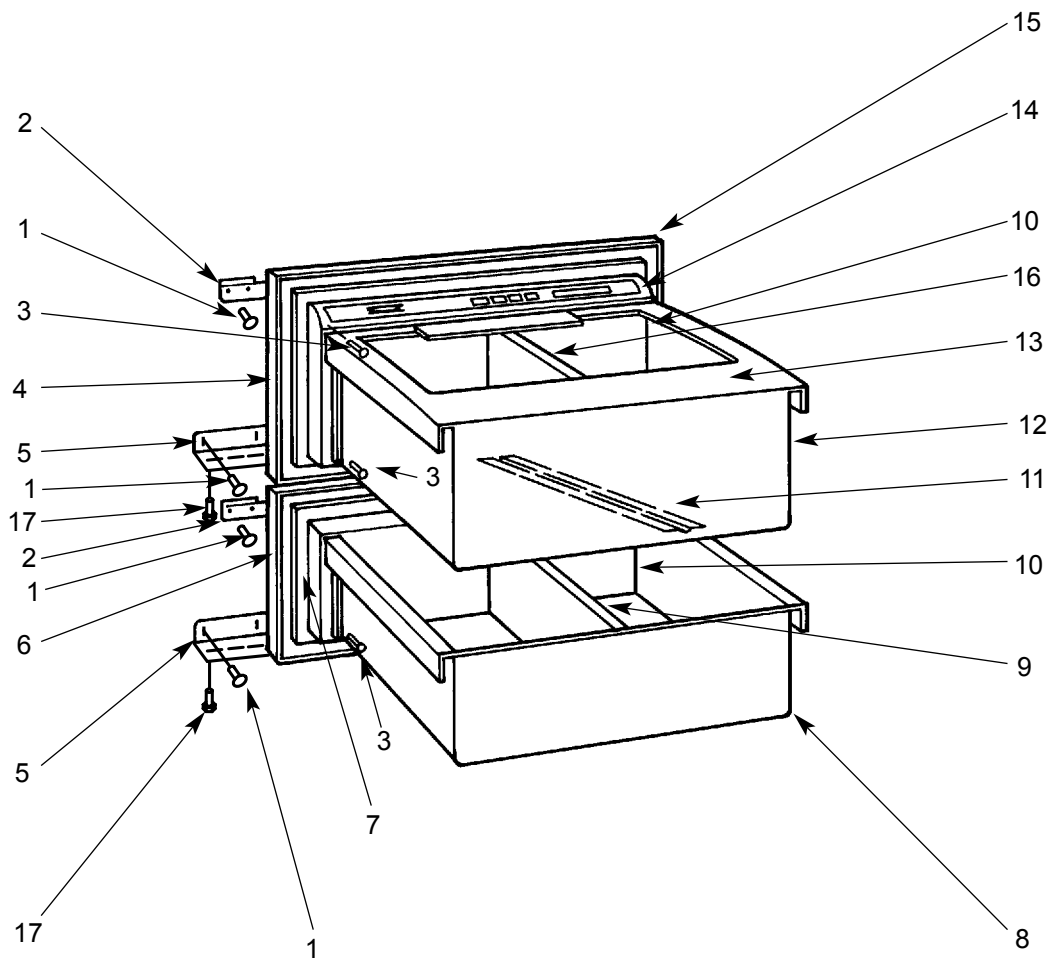

700BR DOOR VIEW

700BR COSMETIC VIEW

1.	6150800	Plastic Hex Nut, 5/8-27 UNS-2A	21.	3211491	Sump Cover Seal, Right Side
2.	3412032	Drawer Slide, Left Side		3211492	Sump Cover Seal, Left Side
	1228600	Drawer Mount Extrusion		3211493	Sump Cover Seal, Rear
3.	4151560	Lower Mullion Divider Assy.	22.	3421510	Bracket, Unit to Cabinet
4.	3450780	Wire Clip		3421460	Bracket, Unit to Unit
5.	6110620	Wedge Anchor, 3/8-16 x 3 3/4 Trubolt	23.	6200720	Screw #8-18 x 1/2 PH Truss HD
6.	0167550	Anti-Tip Bracket	24.	6201140	Screw, #1/4-20 x 1/2 Sems BUT HD
7.	6201190	Screw, #12 x 2 1/2 Type AB PH Pan HD Zinc	25.	3412031	Drawer Slide, Right Side
8.	6200080	Screw, #8-15 x 1/2 Truss HD		1228600	Drawer Mount Extrusion
9.	4323540	Power Cord	26.	3022950	Cable Assembly
10.	4323540	Power Cord Retractor		4202770	Cabinet Wire Harness (Behind Rear Duct)
11.	4202000	Leveler Assy.	27.	3211600	Duct Divider, Vertical
12.	3570070	Leveler Bolt, Rear	28.	3412220	Divider Support
13.	6200780	Screw, #10-24 x 1/2 PH Hex Washer	29.	3541020	Drawer Closer
14.	0167662	Kickplate Bracket, Left Side	30.	6200720	Screw, #8-18 x 1/2 PH Truss HD
15.	3570060	Leveler Bolt, Front	31.	6200110	Screw, #10-12 x 5/8 Truss SS
16.	3421500	Leveler Rod	32.	4151620	Lower Air Duct Assy.
17.	6200050	Screw, #10-12 x 1/2 Pan HD	33.	6200080	Screw, #8-15 x 1/2 Truss Hd.
18.	0167661	Kickplate Bracket, Right Side	34.	0167630	Bracket, Unit to Counter Top
19.	3530430	Kickplate	35.	3516020	Side Molding
20.	0167640	Evaporator Sump Cover	---	3580170	Nameplate (not shown)