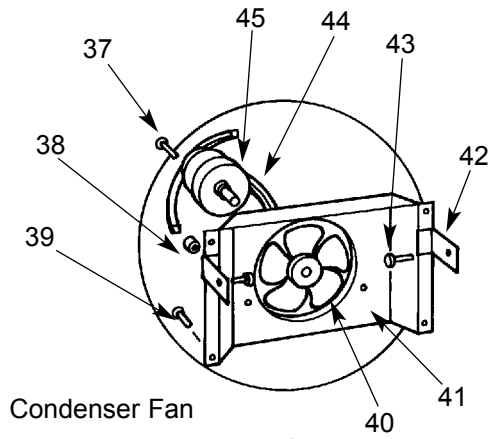

700BR SYSTEM VIEW