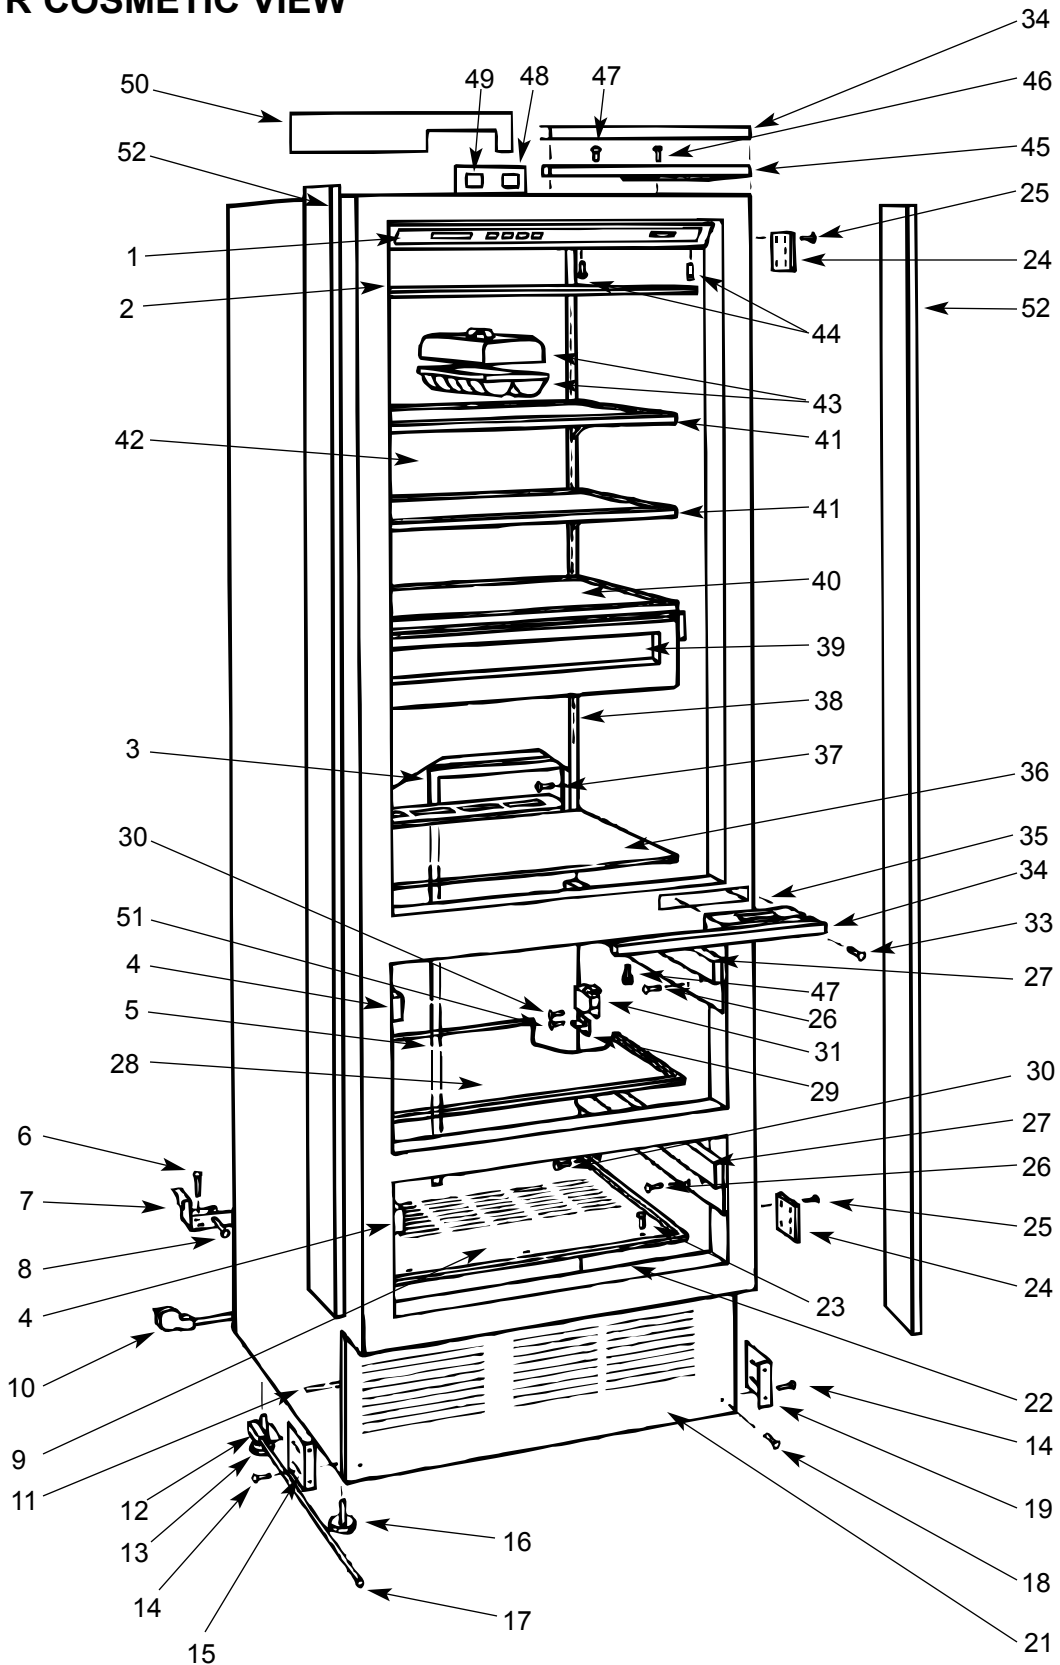

700TR COSMETIC VIEW