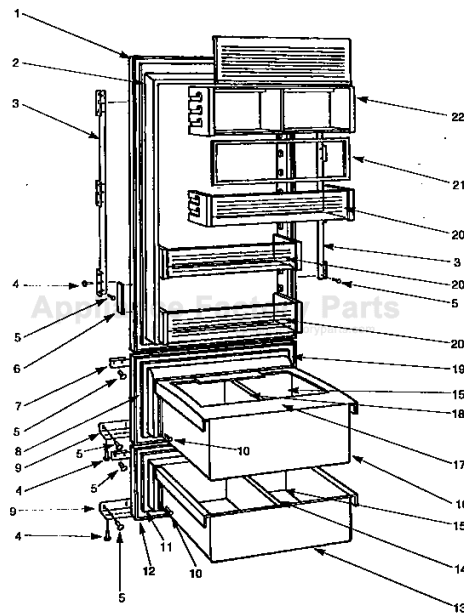

[Find Your SUBZERO Refrigerator Parts - Select From 117 Models](#)

----- Manual continues below -----