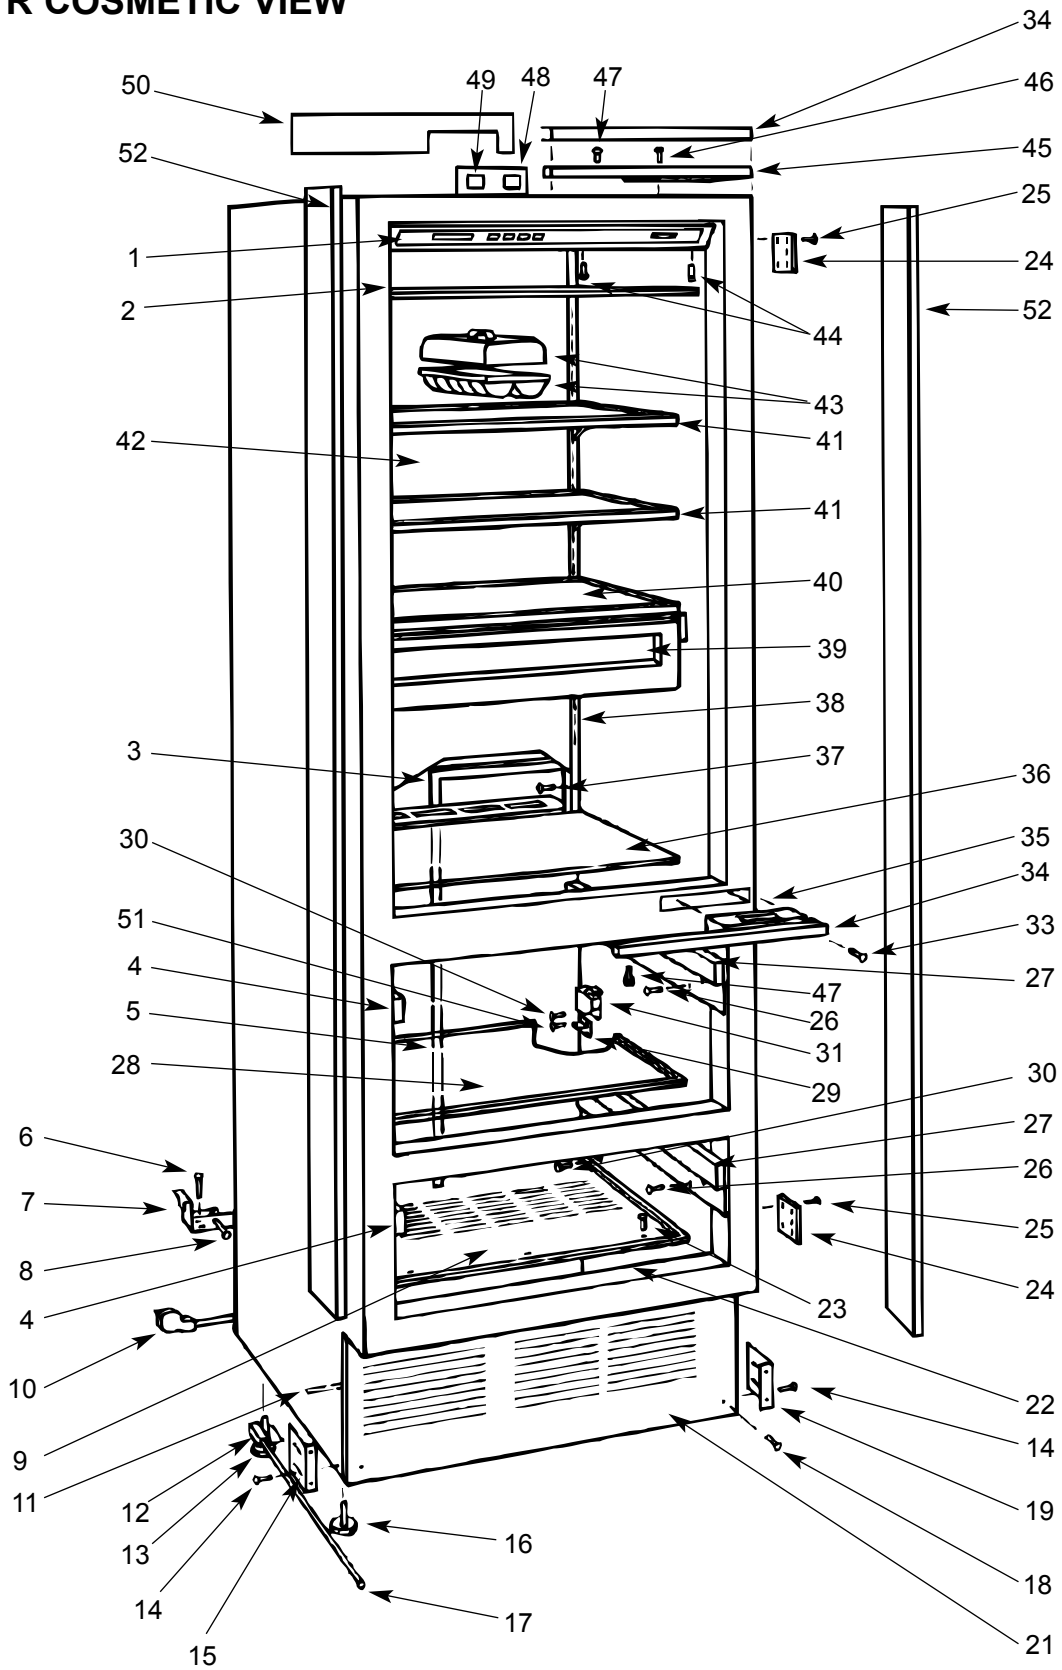

700TR COSMETIC VIEW