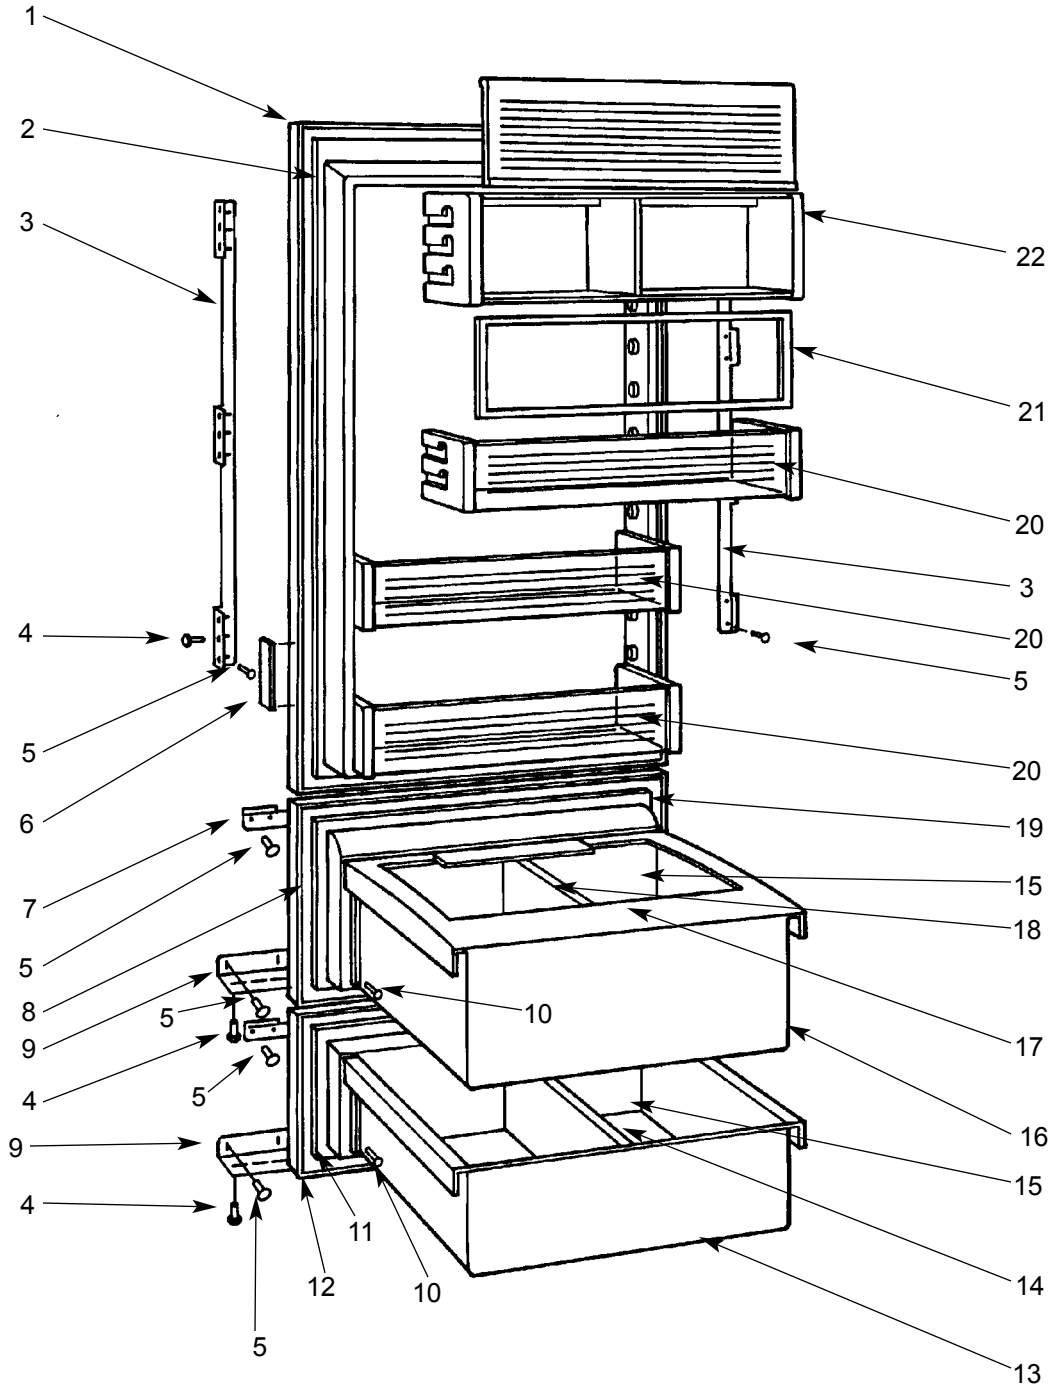

700TR DOOR VIEW