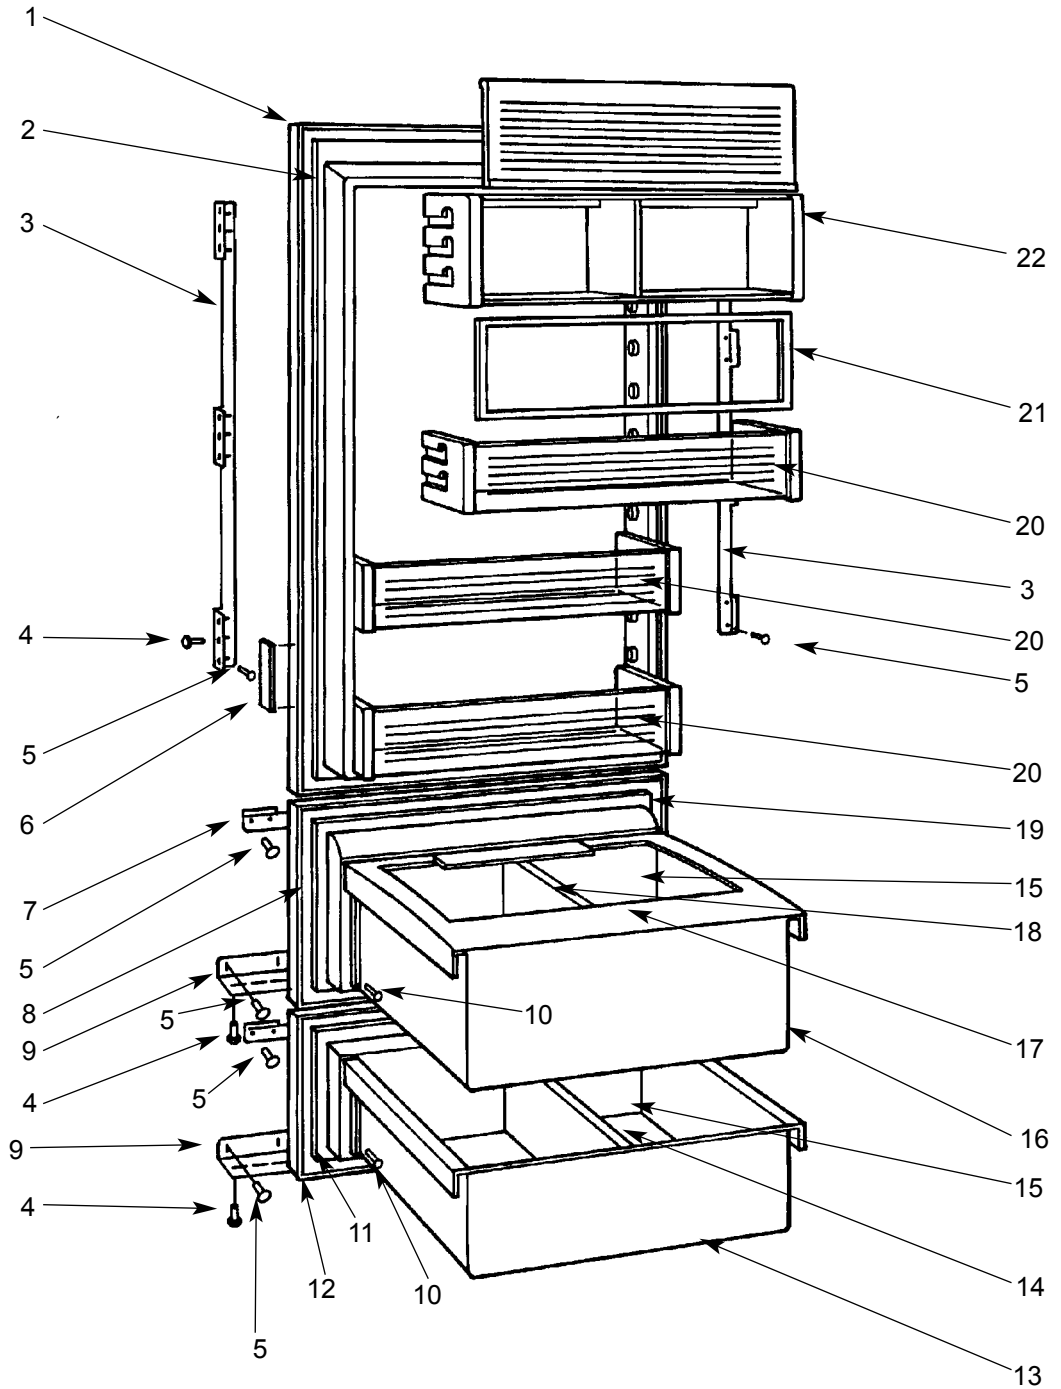

## 700TR DOOR VIEW

- |     |         |                                   |     |         |                          |
|-----|---------|-----------------------------------|-----|---------|--------------------------|
| 1.  | 4202011 | Door Assembly, RH                 | 11. | 3211540 | Lower Drawer Gasket      |
|     | 4202012 | Door Assembly, LH                 | 12. | 4131740 | Lower Drawer Front Assy. |
| 2.  | 3211510 | Door Gasket                       | 13. | 4131780 | Lower Drawer Tub         |
| 3.  | 0183610 | Door Panel Bracket-Handle Side    | 14. | 3601350 | Lower Drawer Divider     |
|     | 0183600 | Door Panel Bracket-Hinge Side     | 15. | 4202020 | Drawer Tub Seal          |
| 4.  | 6200780 | Screw, #10-24 x 1/2 PH Hex Washer | 16. | 4131760 | Upper Drawer Tub         |
| 5.  | 6200720 | Screw, #8-18 x 1/2 PH Truss HD    | 17. | 3470320 | Crisper Lid Assy.        |
| 6.  | 3421490 | Door Panel Bracket Screw Cover    | 18. | 3601340 | Upper Drawer Divider     |
| 7.  | 0183580 | Drawer Panel Bracket-Upper        | 19. | 4131710 | Upper Drawer Front Assy. |
| 8.  | 3211520 | Upper Drawer Gasket               | 20. | 4181270 | Door Shelf Assembly      |
| 9.  | 0183590 | Drawer Panel Bracket-Lower        | 21. | 3211550 | Dairy Compartment Seal   |
| 10. | 6200110 | Screw, #10-12 x 5/8 Truss SS      | 22. | 4181260 | Dairy Compartment Assy.  |

**700TR DOOR VIEW**

700TR COSMETIC VIEW