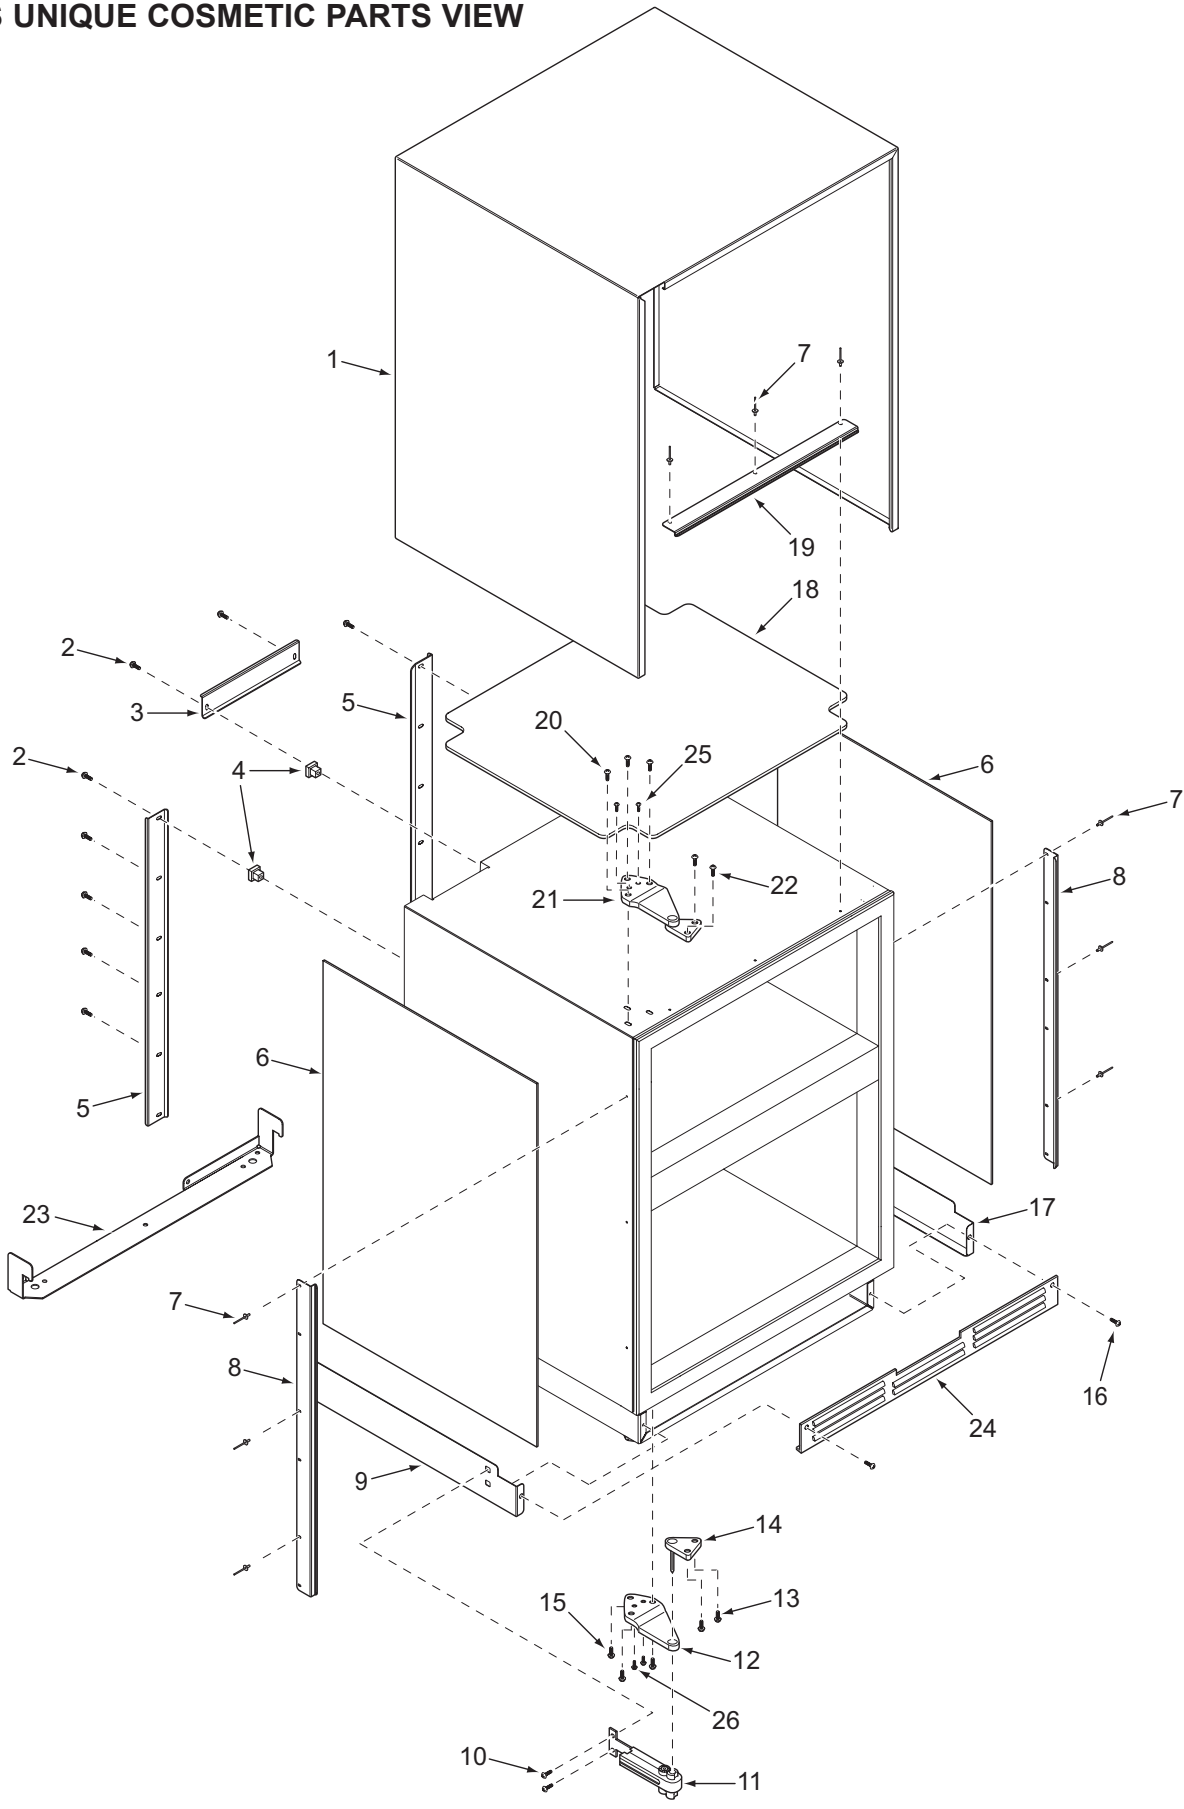

424FS UNIQUE COSMETIC PARTS VIEW