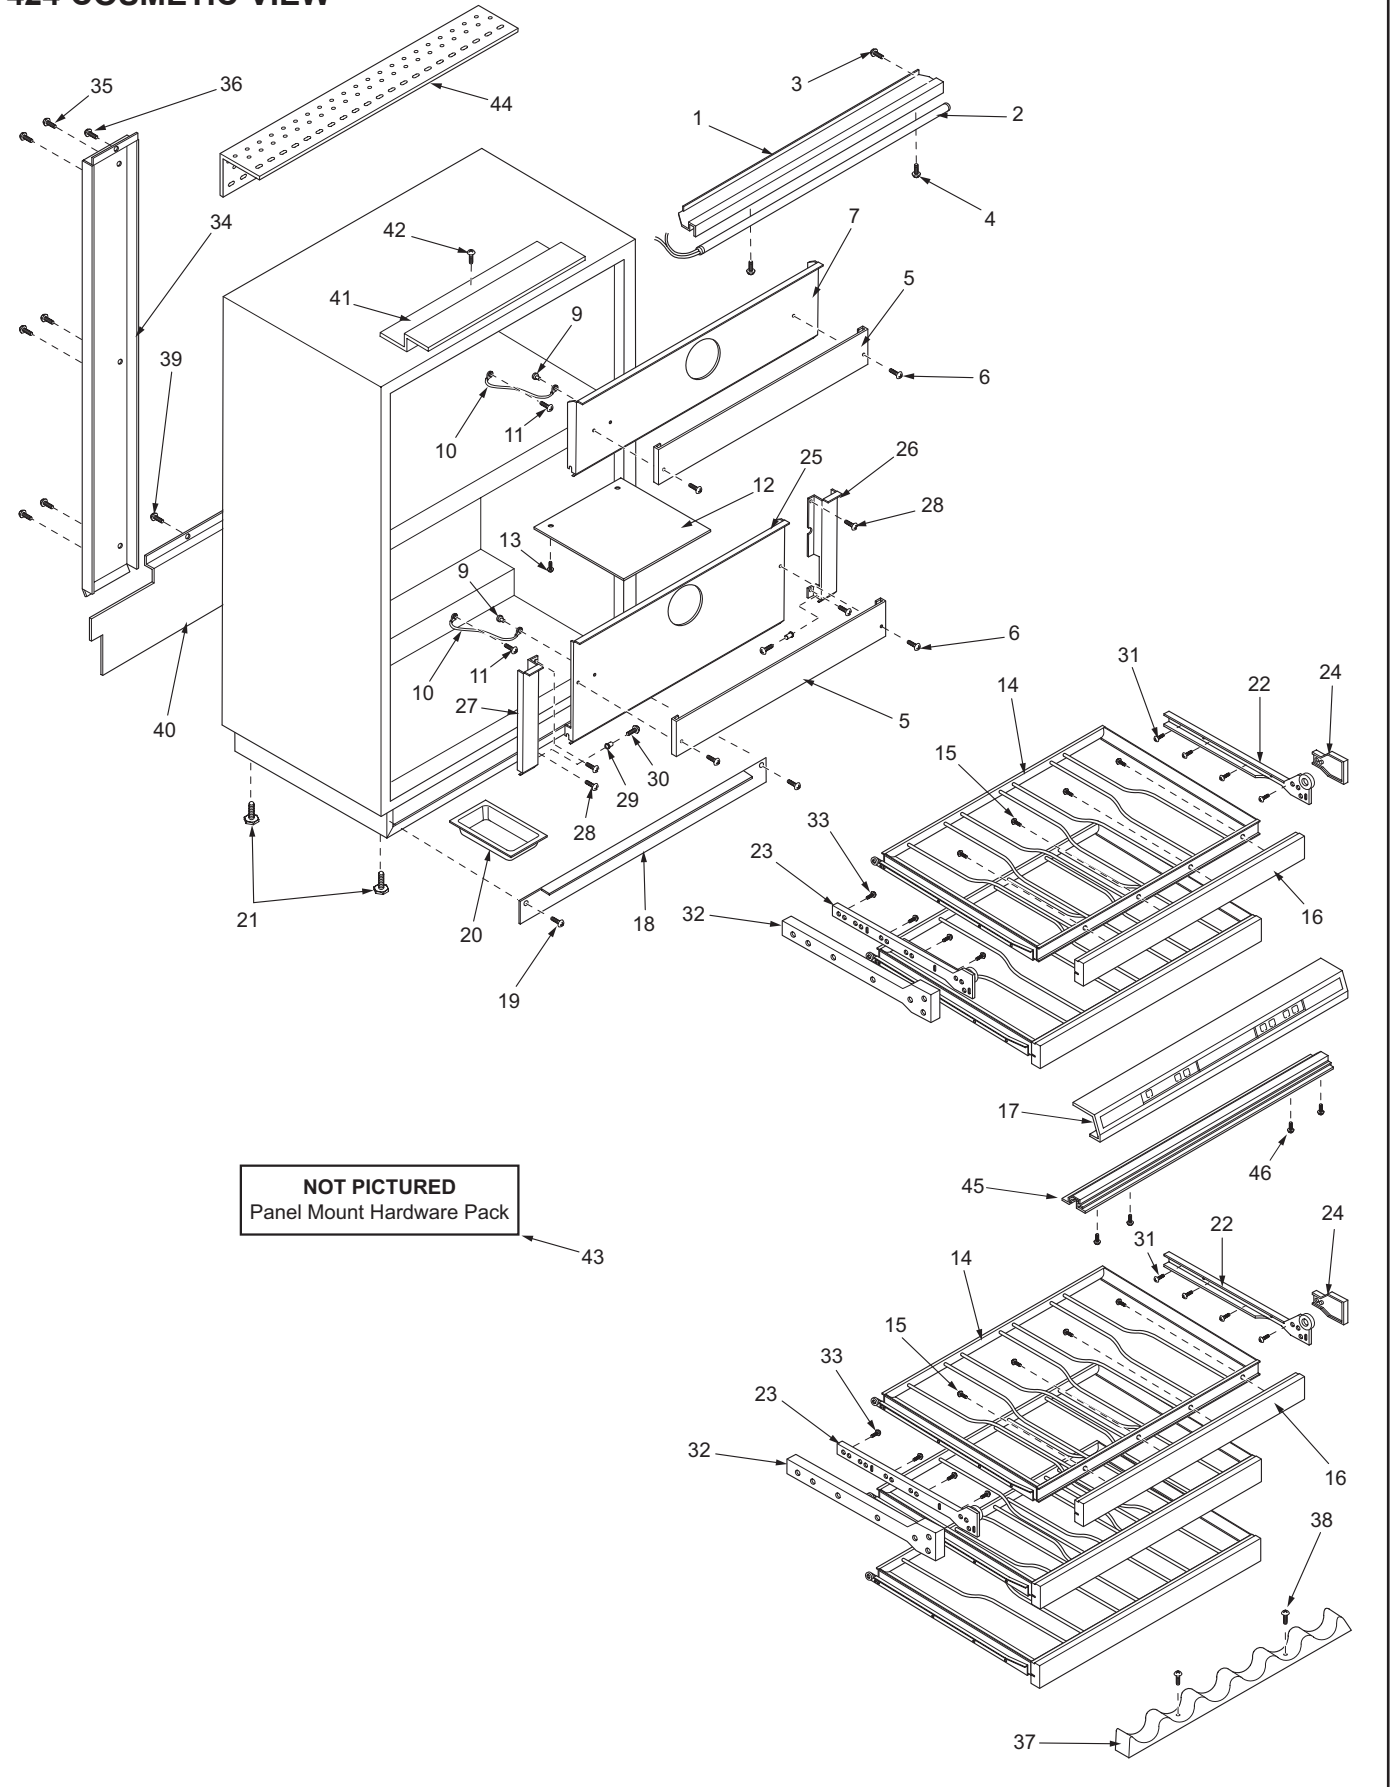

424 COSMETIC VIEW