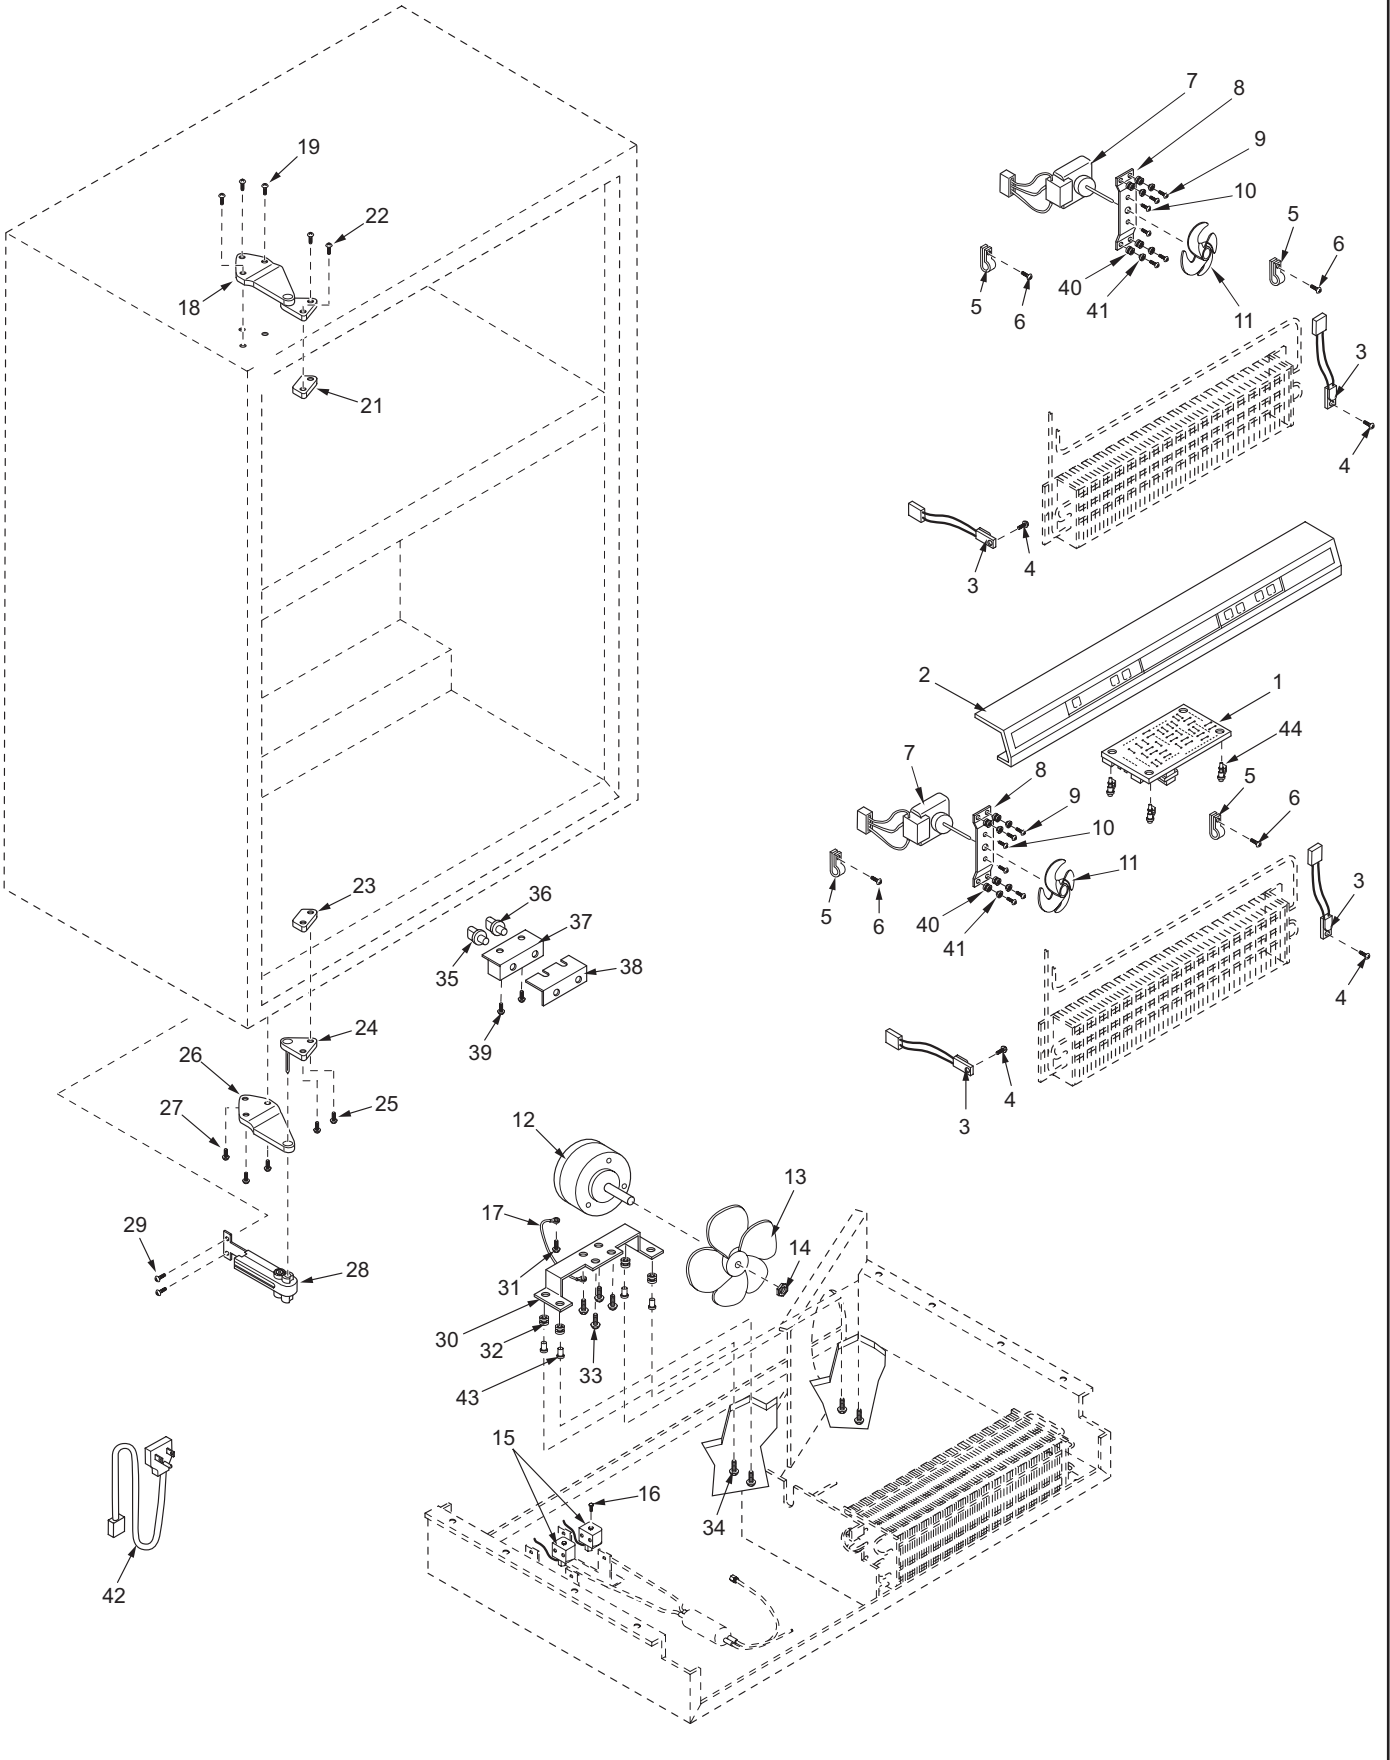

424 MECHANICAL VIEW