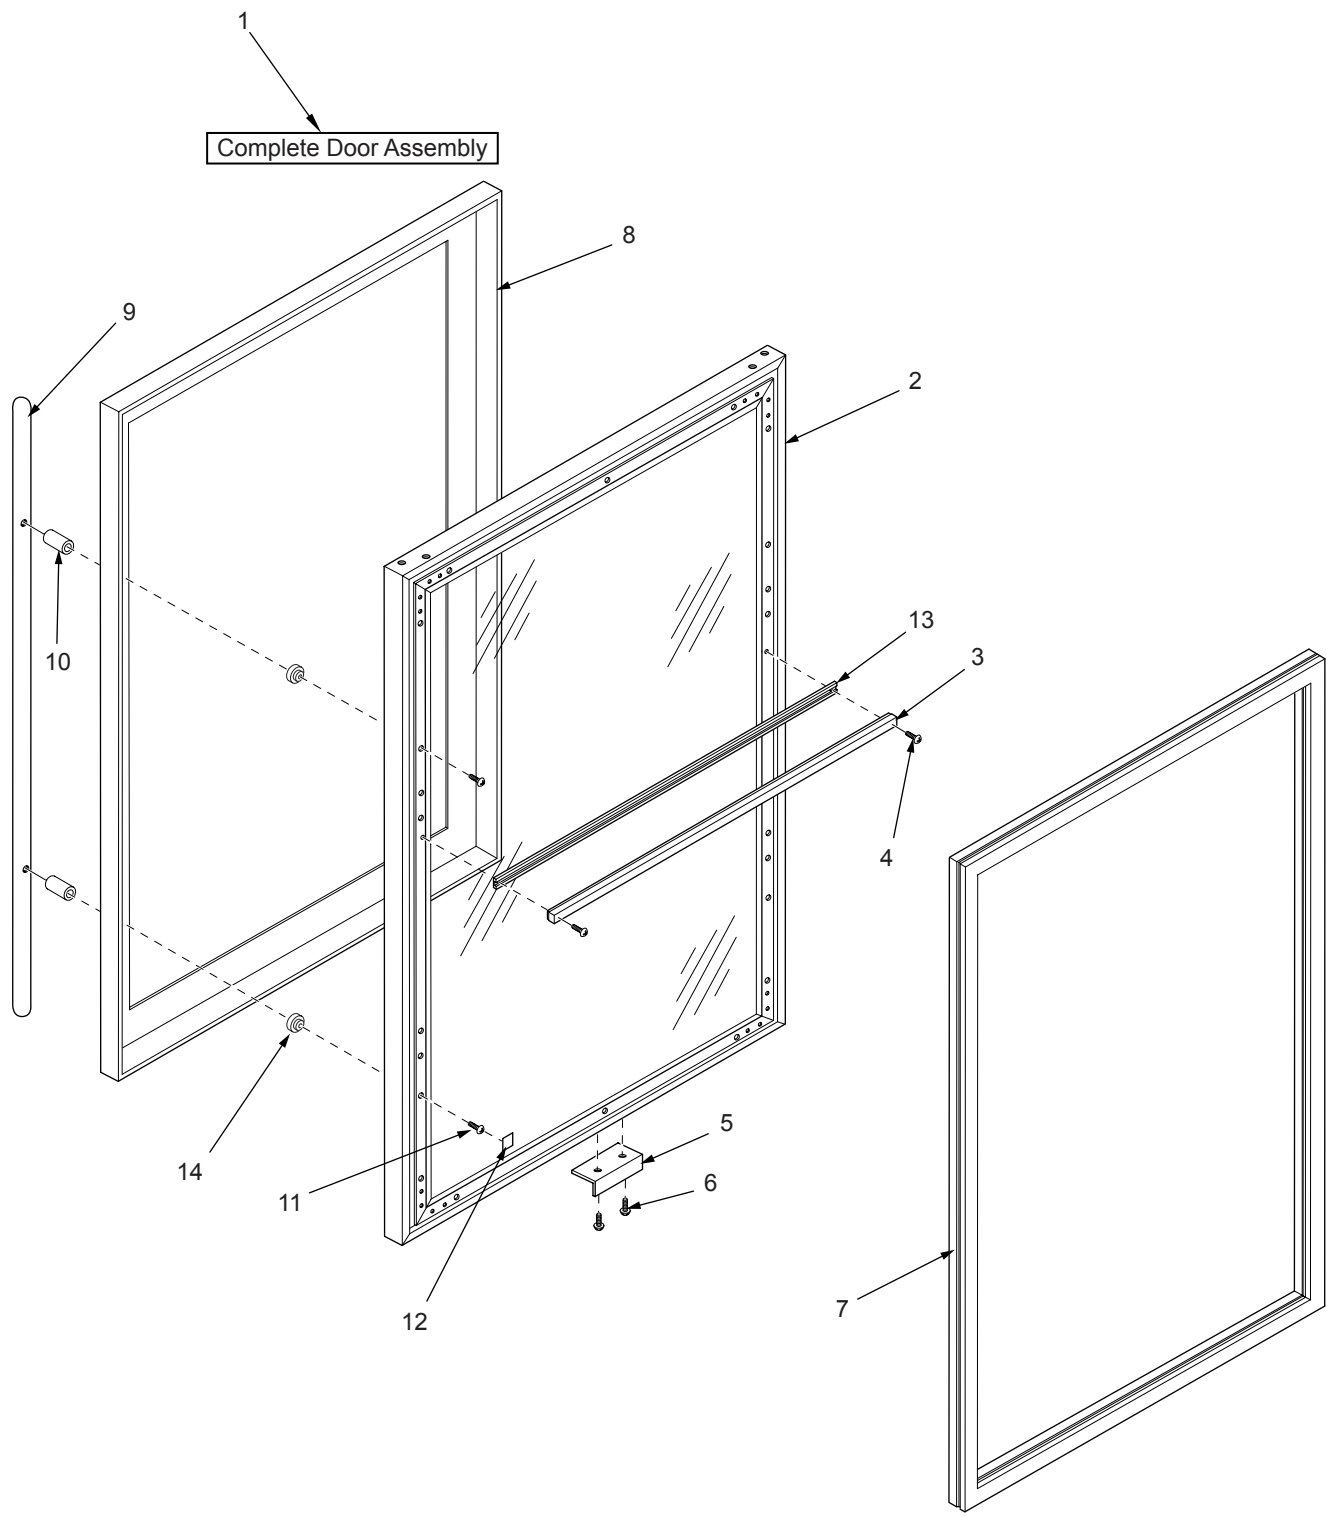

424 DOOR VIEW