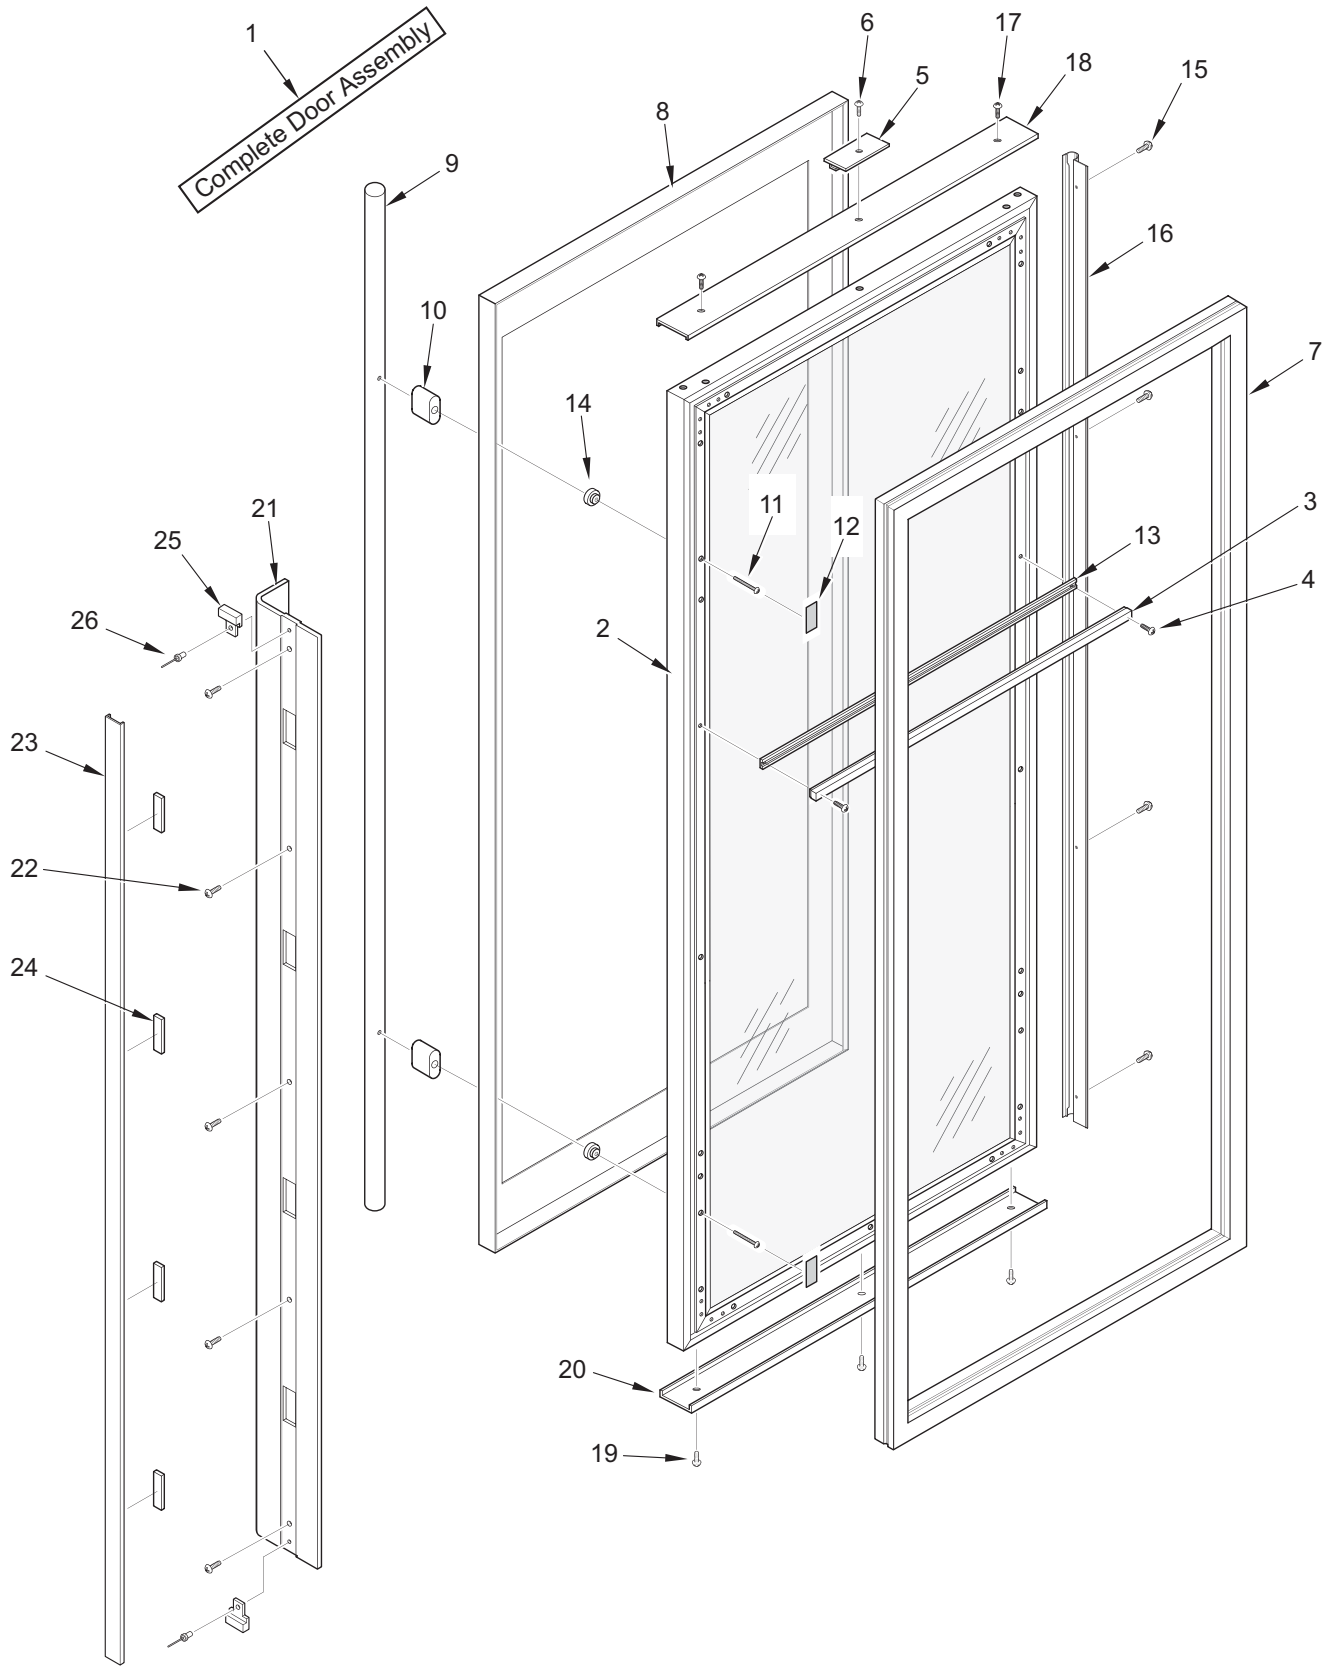

430-2 DOOR VIEW

430-2 COSMETIC PARTS LIST

Ref #	Part #	Description	Ref #	Part #	Description
1.	3511690	Ext, Upr Light	39.	3450900	Spring, Grille
2.	3030150	Strip, Light 15 Watt	40.	3450520	Grille Hook
3.	6201270	Screw, #8-18 x 5/8" PH PN SS-Gnd	41.	3580230	Name Plate, Approx 1-1/4X3" w/Pegs
4.	6201310	Screw, #8 x 1-3/4" Flat PH HD		3580210	Name Plate, Appr. 1-1/4"X3" Stick-on
5.	0212361	Diffuser, Evap Fan Srvc		3580211	Nameplate, B,P
6.	6201010	Screw, #8-15 x 2" Pan Head	42.	6150140	Spring Grip Nut, 1/8"
7.	0200961	Cover, Evap Upr Srvc	43.	6150840	Tinnerman J-Clip
8.	4181780	Rack Assy, Display Wine	44.	2234028	Frame,Main Top 30 RH
9.	6201270	Screw, #8-18 x 5/8" PH PN SS-Gnd		3517051	Frame,Main Top 30-RH, B
10.	0169391	Bracket, Grounding Srvc		3517054	Frame,Main Top 30-RH, P
11.	6201270	Screw, #8-18 x 5/8" PH PN SS-Gnd		2234029	Frame,Main Top 30 LH
12.	4152220	Panel Assy, Srvc Access		3517052	Frame,Main Top 30-LH, B
13.	6200720	Screw, #8-18 x 1/2 PH Truss HD		3517055	Frame,Main Top 30-LH, P
14.	4181750	Wine Rack Assy	45.	4120860	Frame Assy, RH
15.	6201420	Screw		4120861	Frame Assy, Main Right Side, B
16.	3516540	Molding, Wood Wine Rack		4120862	Frame Assy, Main Right Side, P
17.	4203130	Ctrl Panel Assy, Service 430		2234006	Frame, Main Side Right-LH Hinge
18.	0168570	Kickplate, Solid 30" S.S.		3517006	Frame, Main Side Right-LH, B
	0260710	Kickplate, Solid - Black		3517031	Frame, Main Side Right-LH, P
	0168571	Kickplate, Solid-30", B - Carbon	46.	2234004	Frame, Main Side Left-RH Hinge
	0168572	Kickplate, Solid-30", P - Platinum		3517004	Frame, Main Side Left-RH, B
19.	6200050	Screw, #10-12 x 1/2" Pan HD		3517029	Frame, Main Side Left-RH, P
	6200120	Screw, #10-12 x 1/2" Truss HD (SS)		4120870	Frame Assy, LH
20.	0164940	Pan, Drain		4120871	Frame Assy, Main Left Side, B
21.	6201550	Screw, #8-18 X 1/2 Low Profile		4120872	Frame Assy, Main Left Side, P
22.	3413551	Slide, Cabninet RH	47.	6200010	Screw, #10-12 x 3/4" Pan HD
23.	3413552	Slide, Cabninet LH	48.	6200070	Screw, #4-24X3/8" Flat HD
24.	3421830	Spacer, Slide (Handle Side)		6200071	Screw, #4-24X3/8 Flat Hd, B
25.	0200971	Cover, Evap Lwr Srvc	49.	2210701	Angle, Main Fr 1-1/2X1/4
26.	0201011	Evap Sprt, RH Lwr Srvc	50.	4281100	Shroud Assy, Compressor
27.	0201001	Evap Sprt, LH Lwr Srvc	51.	3420670	Spacer, Screw
28.	3511720	Housing, Lower Light	52.	3420760	Holder, Drain Pan
29.	3520120	Brass Insert	53.	6201060	Screw, #8x1-1/4" PH FLAT TAP
30.	6200130	Screw, #8-18 x 3/4" Truss HD	54.	0261000	Kickplate Support
31.	6201230	Screw, #8 x 7/8" w/a #7 PH FT Head	55.	6240070	Lock Washer, 1/4" SS
32.	3421820	Spacer, Slide Sprt (Hinge Side)		6240071	Washer, Lock 1/4", B
33.	6201240	Screw, #8 x 1-3/8" w/a #7 PH FT Hd	56.	3550190	Bottom Hinge Stud
34.	0168951	Duct, Back Srvc	57.	6150200	Nut, 1/4-20 Hex
35.	6201060	Screw, #8x1-1/4" PH FLAT TAP		6150201	Nut, 1/4-20 Hex, B
36.	4281250	Shroud Assy, Unit	58.	0200991	Evap Sprt, RH Upr Srvc
37.	6201310	Screw, #8 x 1-3/4" Flat PH HD	59.	0200981	Evap Sprt, LH Upr Srvc
	6201311	Screw, #8X1-3/4 Flt Ph Hd, B	60.	4201340	Blocking Hardware Package
38.	6LG3011	Louvered Grille Assembly, 30" x 11"	61.	4201310	Blocking Components; 30"
	6PG3011	Panel Grille Assembly, 30" x 11"	62.	6201430	Hardware Pack, Panel Mount
	6SG3011	SS Grille 30" x 11" (See SN Breaks)			
	6SG3011/S	SS Grille,30X11-CLSC(See SN Breaks)			
	6SG3011/B	SS Grille 30X11-Carbon			
	6SG3011/P	SS Grille 30X11-Platinum