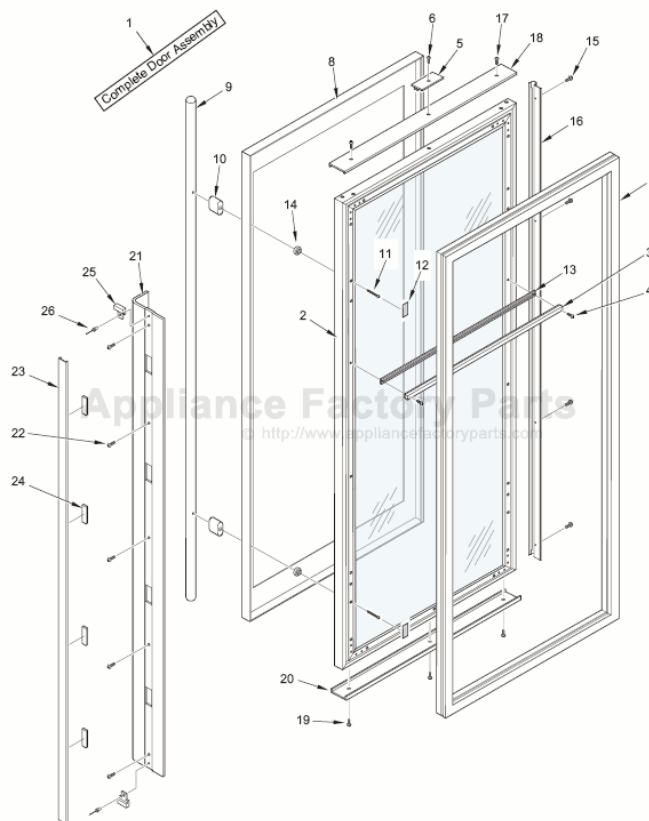

[Find Your SUBZERO Refrigerator Parts - Select From 117 Models](#)

----- Manual continues below -----