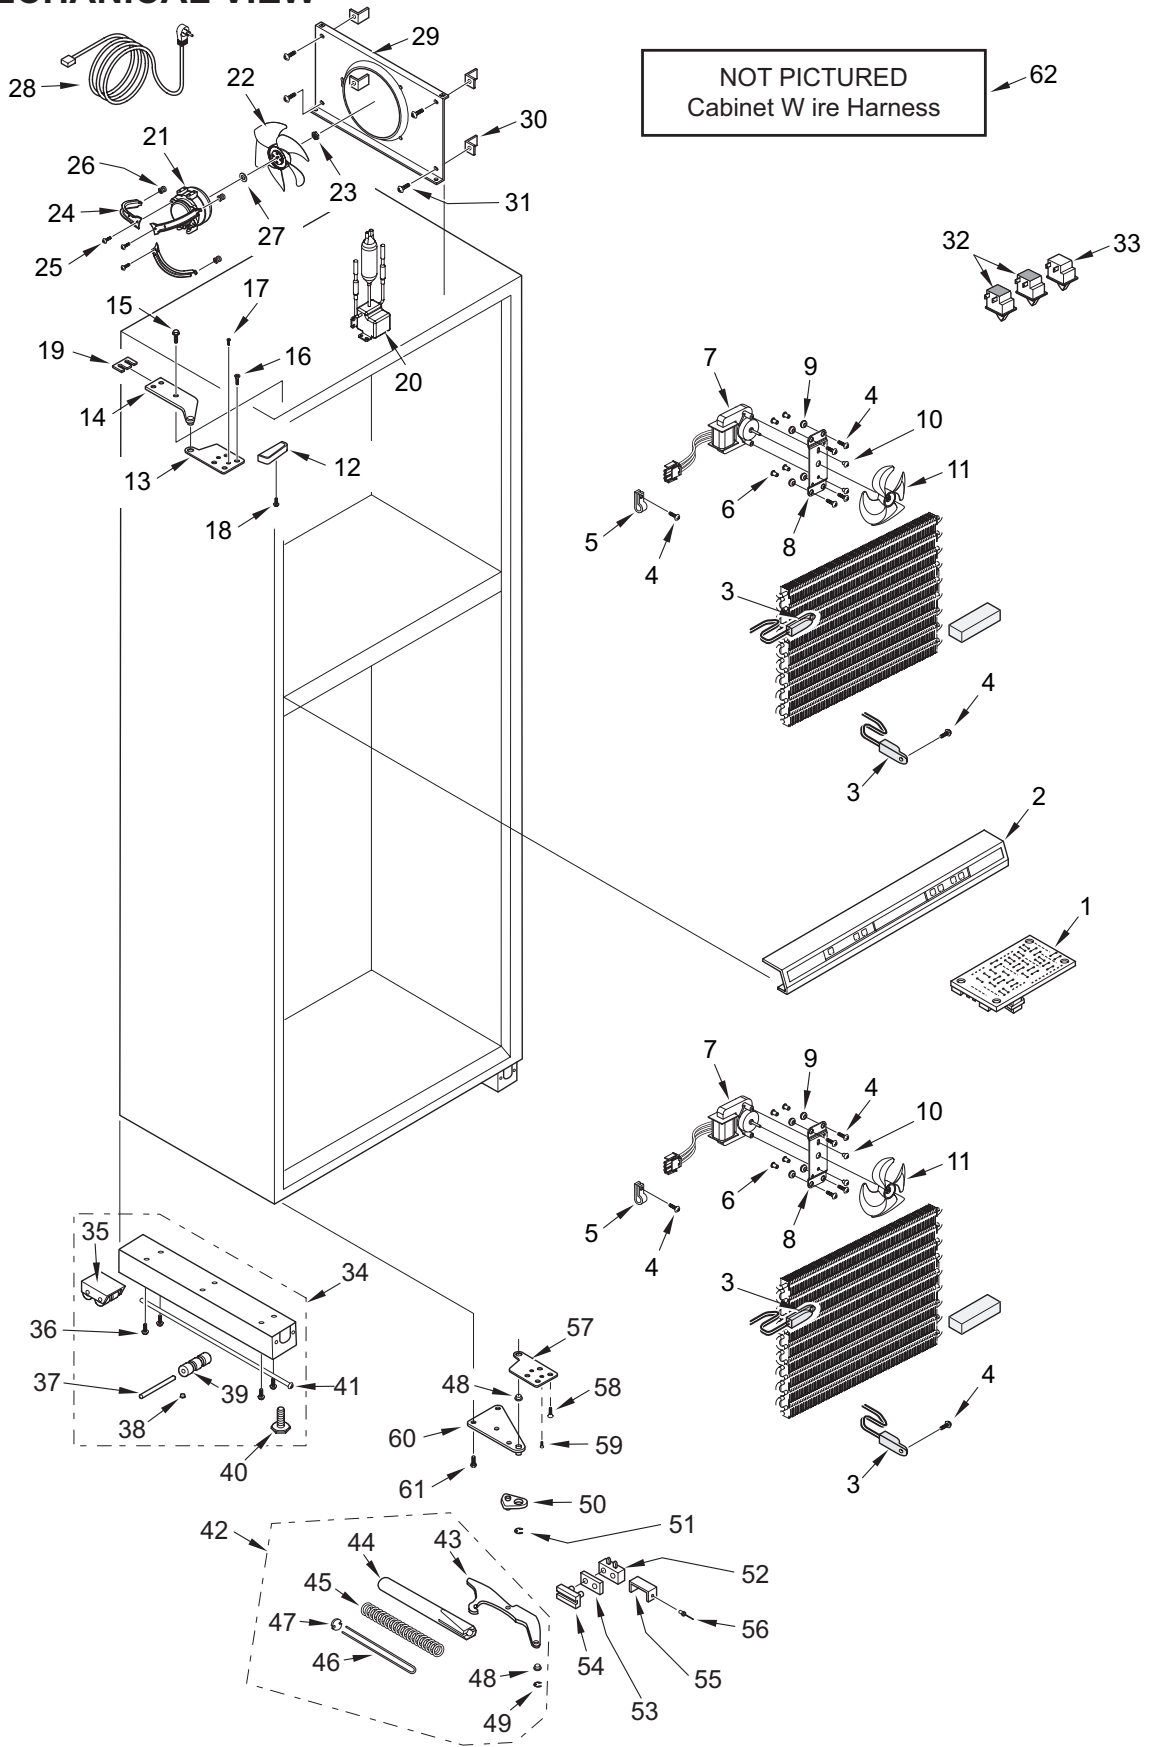

430-2 MECHANICAL VIEW

430-2 SEALED SYSTEM PARTS LIST

<u>Ref #</u>	<u>Part #</u>	<u>Description</u>
1.	4203230	Comp Pkg, Srvc Wine EMI30HER (Includes Valve Assembly)
	3111370	Relay, EMB 1351400 OR 213514008 (Used w/Service EMI30HER Comp)
	3111410	Overload, (4TM734LFB) (Used w/Service EMI30HER Comp)
2.	3112212	Electrical Assy, EMT30HSC Comp (Used w/Production EMT30HSC Comp)
3.	3112500	Capacitor, 12MF (Used w/Production EMT30HSC Comp)
4.	3112270	Term Cvr Spring, DC51C (Used w/Production EMT30HSC Comp)
5.	3150010	Rubber Grommet, Small, 5/8"
6.	6160030	Spacer, 5/16 x 7/16 x 5/8"
7.	6240050	Flat Washer, 5/16"
8.	6150220	Nut, 5/16-18 Hex Zinc
9.	3014100	Suction Line Drier (Service Only)
10.	4290461	Valve Assy, Aweco Srvc (Includes Drier)
11.	3130640	Evaporator, Ref
12.	6201270	Screw, #8-18 x 5/8" PH PN SS-Gnd
13.	4251810	Heat Exch, Ref
14.	3130640	Evaporator, Ref
15.	6201270	Screw, #8-18 x 5/8" PH PN SS-Gnd
16.	4251810	Heat Exch, Ref
17.	3120370	Condenser
18.	6231490	Tape, Foam XLPE
19.	6200010	Screw, #10-12 x 3/4" Pan HD
20.	2600138	Drain Pan Heater Loop
21.	3421410	Drain Pan Heater Loop Support