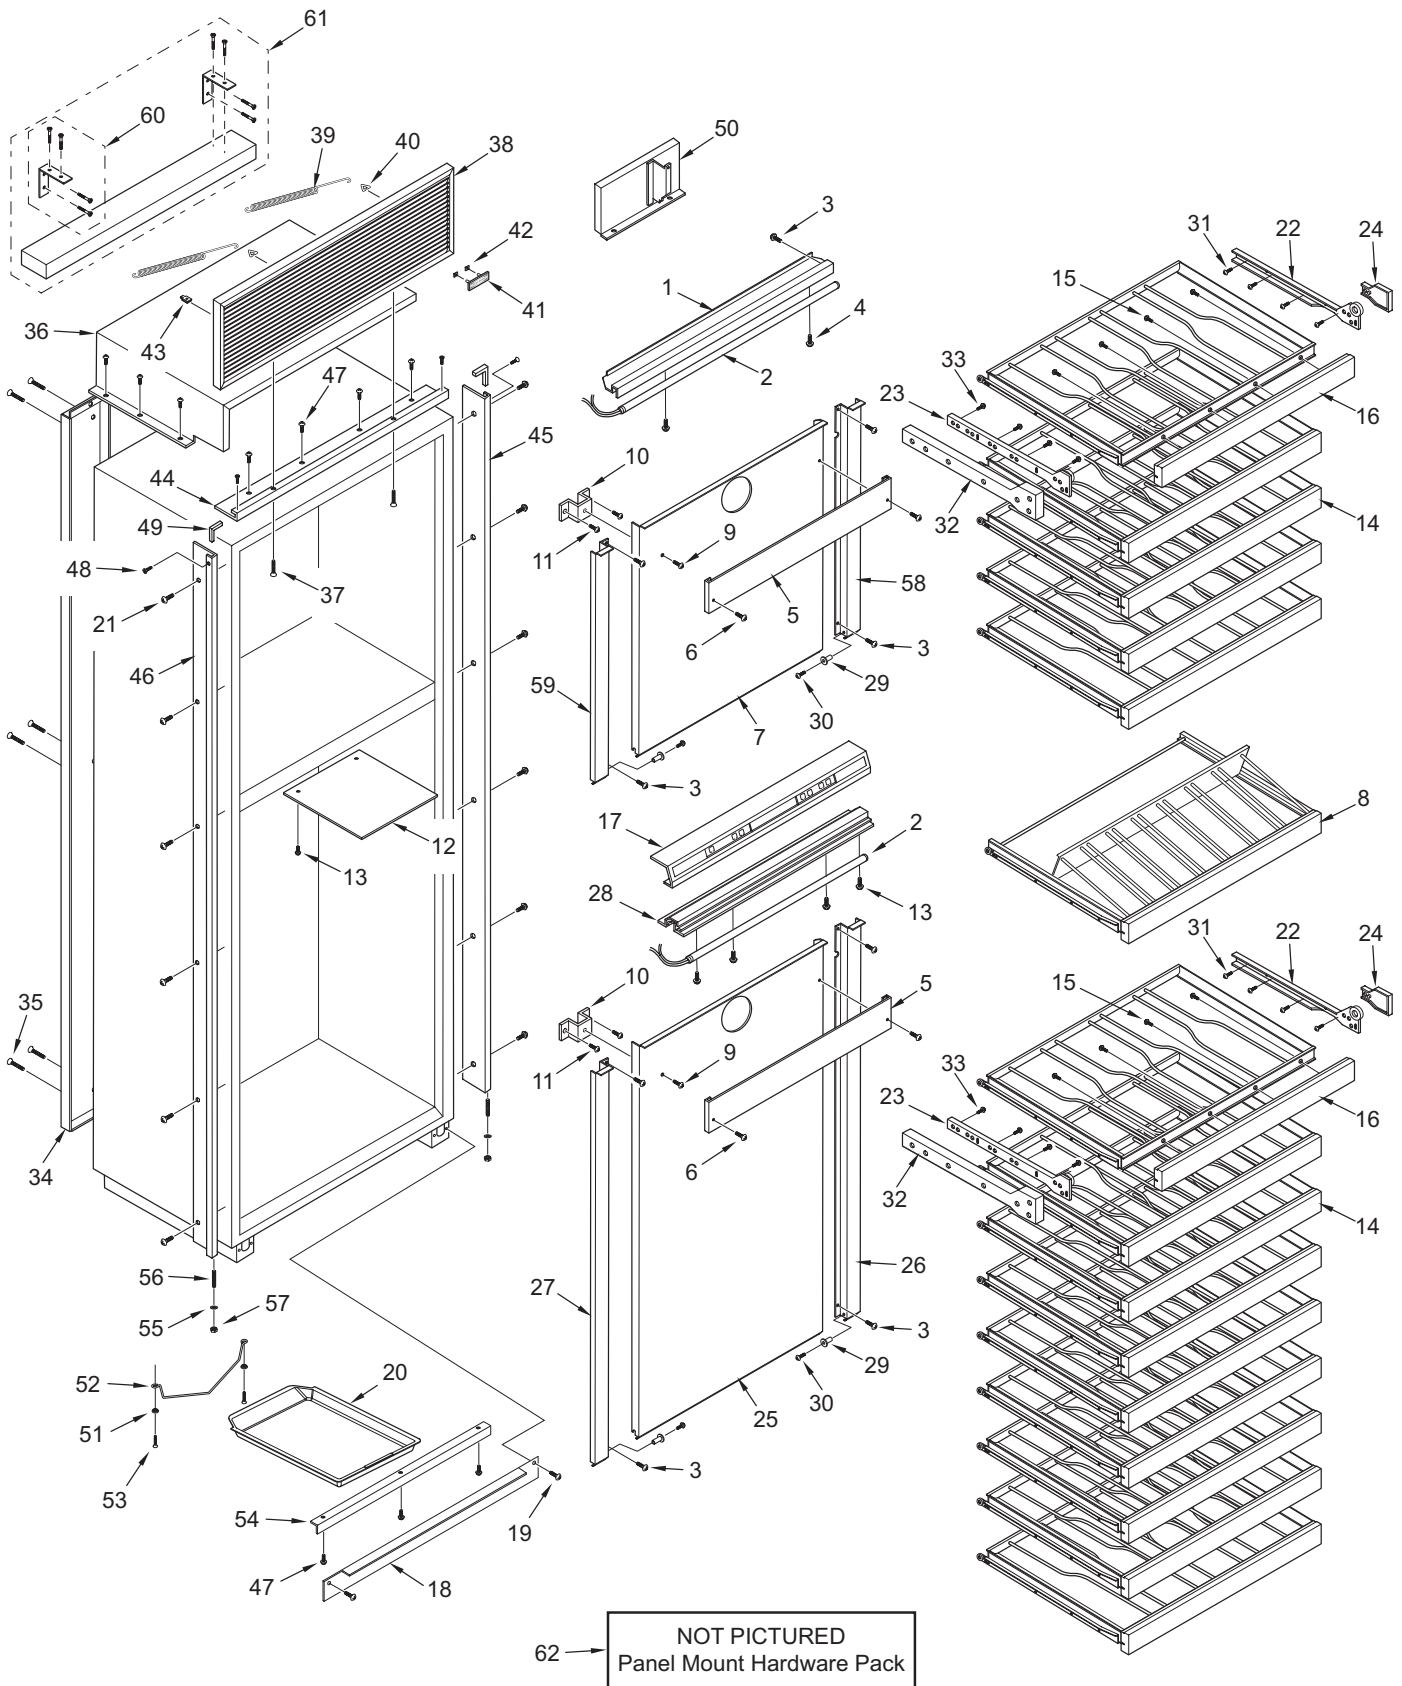

430-2 COSMETIC VIEW

430-2 MECHANICAL PARTS LIST

Ref #	Part #	Description	Ref #	Part #	Description
1.	4204170	Cntrl Board, Service 400	33.	3060140	Switch, Light
2.	4203130	Ctrl Panel Assy, Service 430		3060141	Switch, Rocker N.C. Black
3.	4204150	Thermistor, Asm Srvc Pkg	34.	4110353	Base Assy (w/rollers)
4.	6201270	Screw, #8-18 x 5/8" PH PN SS-Gnd	35.	4110331	Base Rear Roller Assy
5.	6120030	Tube Clamp, Plastic 1/4"	36.	6200010	Screw, #10-12 x 3/4" Pan HD
6.	3520120	Brass Insert, Fan Bracket	37.	3550560	Straight Pin, Base Assy, .312" x 2.88"
7.	4220801	Motor Assy, Evap Fan (Incl Brkt & Blade)	38.	3450620	Canoe Clip
8.	0212330	Bracket, Evap Fan Motor	39.	3421240	Cabinet Roller (Single)
9.	3220250	Grommet, Rubber-#M5351	40.	3570050	Leveling Leg, #18-3/8 x 1"
10.	6110270	Bolt, #10-32 x 1/4" RD HD	41.	6110580	Adjusting Screw
11.	3150640	Fan blade, Evaporator	42.	4201111	Door Closer Assy, RH (430/F/O/S/P)
12.	3541017	Top Cabinet Hinge Cover, RH (Silver)		4201115	Door Closer Assy, SBS RH-B (430/B)
	3541211	Cover, Top Cabinet Hinge-RH, B		4201112	Door Closer Assy, LH (430/F/O/S/P)
	3541213	Cover, Top Cabinet Hinge-RH, P		4201116	Door Closer Assy, SBS LH-B (430/B)
	3541018	Top Cabinet Hinge Cover, LH (Silver)	43.	NA	See 4201111, 1112, 1115 or 1116
	3541212	Cover, Top Cabinet Hinge-LH, B	44.	NA	See 4201111, 1112, 1115 or 1116
	3541214	Cover, Top Cabinet Hinge-LH, P	45.	3450530	Door Closer Spring
13.	4151471	Door Hinge Assy, Top; RH (Silver)		3450710	Low Pull Spring
	4151473	Hinge Assy, Top Cab-RH, B	46.	3421290	Door Closer Linkage
	4151472	Door Hinge Assy, Top; LH (Silver)	47.	0165980	Door Closer Spring Retainer
	4151474	Hinge Assy, Top Cab-LH, B	48.	3421260	Door Closer Bearing
14.	4151271	Cabinet Hinge Assy, Upper; RH (Slvr)		3421261	Bearing, Door Closer, B
	4151273	Hinge Assy, Upr Cab-RH, B	49.	3450550	E-Ring / Klipping , 5/16"
	4151272	Cabinet Hinge Assy, Upper; LH (Slvr)	50.	DS90	Door Stop-90 Degree (Sales Acc.)
	4151274	Hinge Assy, Upr Cab-LH, B		DS90/B	Stop,Door Kit 90 Degree, B (Sales Acc.)
15.	6110070	Bolt, 1/4-20 x 3/4" Spinlock Zinc		DS105	Door Stop-105 Degree (Sales Acc.)
16.	6110540	Bolt, #10-24 x 1/2" Flat Socket HD		DS105/B	Stop,Door Kit 105 Degree, B (Sales Acc.)
17.	6200390	Screw, #6 x 3/8" T25 Flat Head PH	51.	3450560	E - Ring, 7/16"
18.	6200140	Screw, #8-15 x 3/8" Truss HD	52.	3450570	Door Closer Cushion
19.	0164510	Shim, Cabinet Top or Bot Hinge	53.	0165970	Door Closer Guide Support
20.	4290461	Valve Assy, Aweco Srvc	54.	3421310	Door Closer Guide
21.	4200740	Cond Fan Mtr Pkg (Blade NOT Incl.)	55.	0166360	Door Stop Cushion Retainer
22.	3150800	Blade, Condenser Forward-SW	56.	6180010	Pop Rivet, 1/8"
23.	6150410	Nut, 1/4-20	57.	4151241	Door Hinge, Bot; RH (Silver)
24.	0261150	Bracket, Cond Mtg (3)		4151243	Hinge Assy, Bot Door-RH, B
25.	6201580	Screw,#8-36 X 1/2 Nylon Patch		4151242	Door Hinge, Bot; LH (Silver)
26.	3220360	Grommet, Mounting Bracket		4151244	Hinge Assy, Bot Door-LH, B
27.	3210340	Neoprene Silencer, 7/8"	58.	6110540	Bolt, #10-24 x 1/2" Flat Socket HD
28.	3025560	Cord Assy, Power Supply	59.	6200390	Screw, #6 x 3/8" T25 Flat Head PH
29.	0261310	Shroud, Cond Fan	60.	4151281	Cabinet Hinge Assy, Lower; RH (Slvr)
30.	3450290	Angle Bracket		4151283	Hinge Assy, Lwr Cab-RH, B
31.	6200010	Screw, #10-12 x 3/4" Pan HD		4151282	Cabinet Hinge Assy, Lower; LH (Slvr)
32.	3060130	Switch, Icemaker Fan		4151284	Hinge Assy, Lwr Cab-LH, B
	3060131	Switch, Rocker N.O. Black	61.	6110070	Bolt, 1/4-20 x 3/4" Spinlock Zinc
			62.	3026130	Wire Harness, Cabnt 430 (Not Pictured)