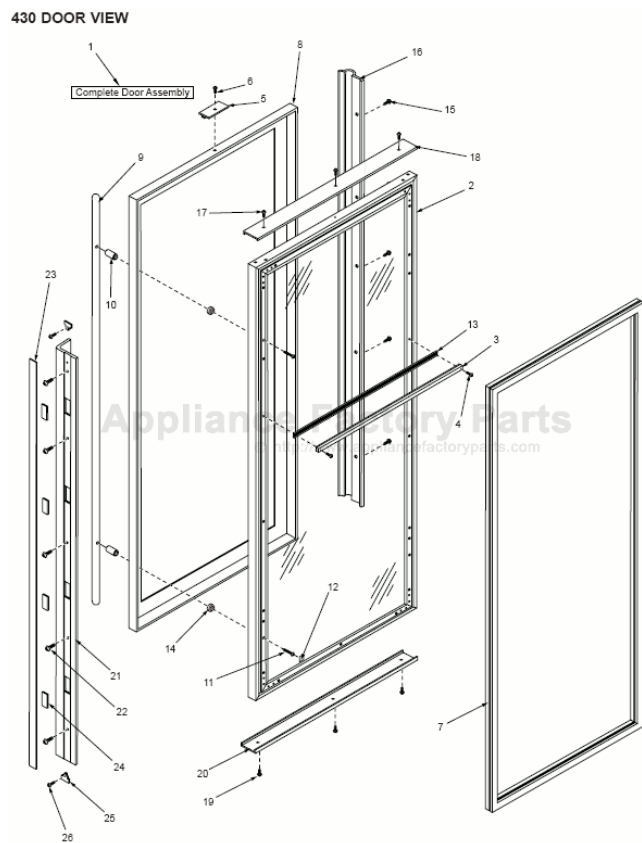

[Find Your SUBZERO Refrigerator Parts - Select From 117 Models](#)

----- Manual continues below -----