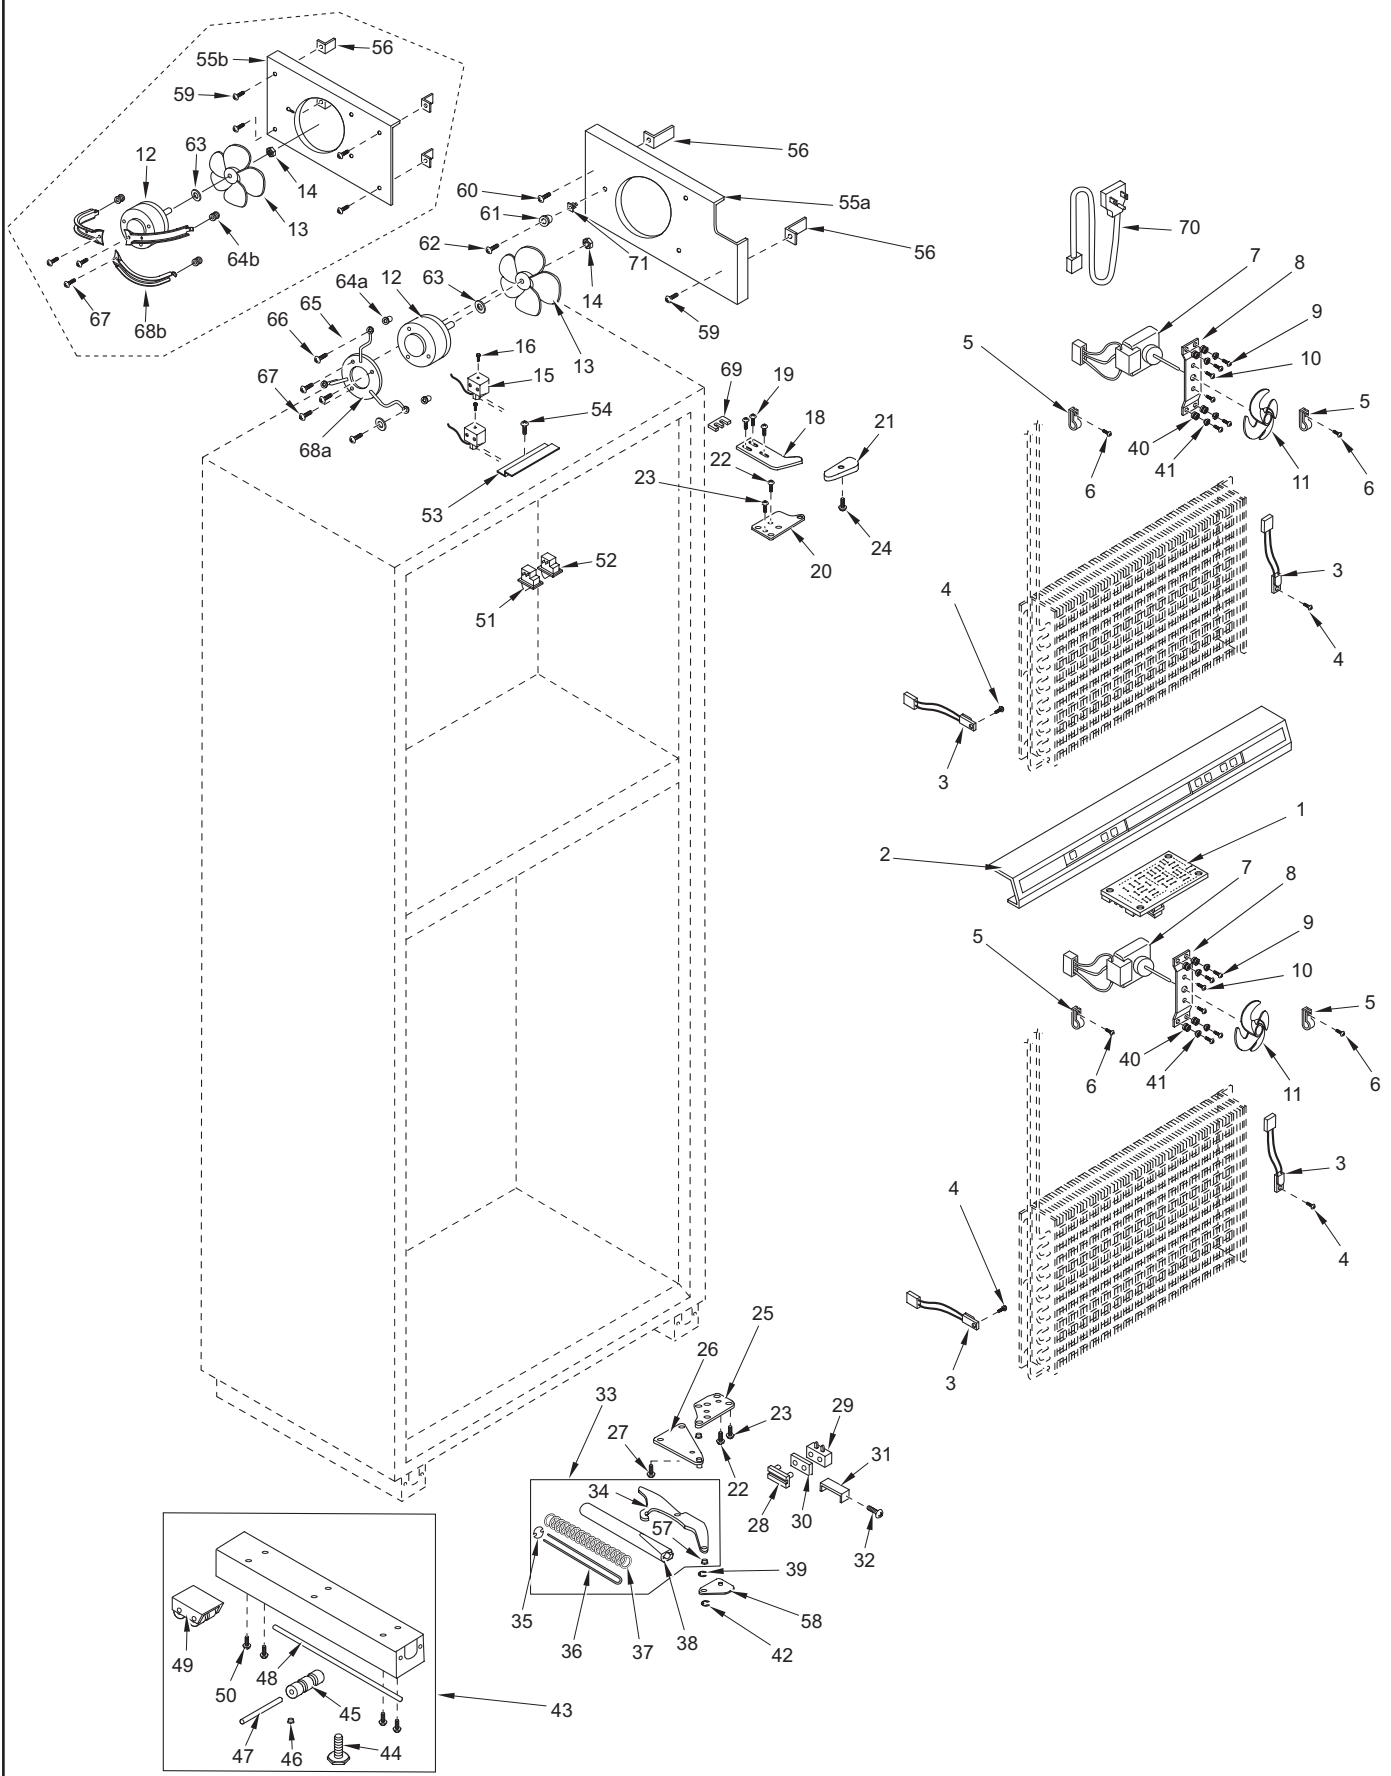

Not Pictured

- 3021950 Wire Harness, Cabinet

430 MECHANICAL VIEW

430 SEALED SYSTEM VIEW PARTS LIST

1. 4203060 Valve/Sol Components, UPR-Wine
4203070 Valve/Sol Components, LWR-Wine
2. 6160030 Spacer, 5/16 x 7/16 x 5/8"
3. 3150010 Rubber Grommet, Small, 5/8"
4. 6240050 Flat Washer, 5/16"
5. 6200140 Screw, #8-15 x 3/8" Truss HD
6. 6120030 Tube Clamp, Plastic 1/4"
7. 3014420 Drier, Service Wine
8. 6240050 Flat Washer, 5/16"
9. 6201270 Screw, #8-18 x 5/8" PH PN SS-Gnd
10. 6150220 Nut, 5/16-18 Hex Zinc
11. 4203230 Compressor Pkg. SRVC-WINE(EMI30HER)
3111370 Relay, (1351400)
3111410 Overload, (4TM734LFB)
12. 6200010 Screw, #10-12 x 3/4" Pan HD
13. 6201270 Screw, #8-18 x 5/8" PH PN SS-Gnd
14. 4211600 Evaporator Assy (Includes Heat Exchanger)
3130280 Evaporator
4251490 Heat Exchanger
15. 6120170 Locking Cable Tie, Red, 11-1/2"
16. 2600138 Drain Pan Heater Loop
17. 3120370 Condenser
18. 3421410 Drain Pan Heater Loop Support
19. 6200010 Screw, #10-12 x 3/4" Pan HD
20. 0862320 Bracket, Solenoid
21. 6201270 Screw, #8-18 x 5/8" PH PN SS-Gnd
22. 0168040 Drier Bracket