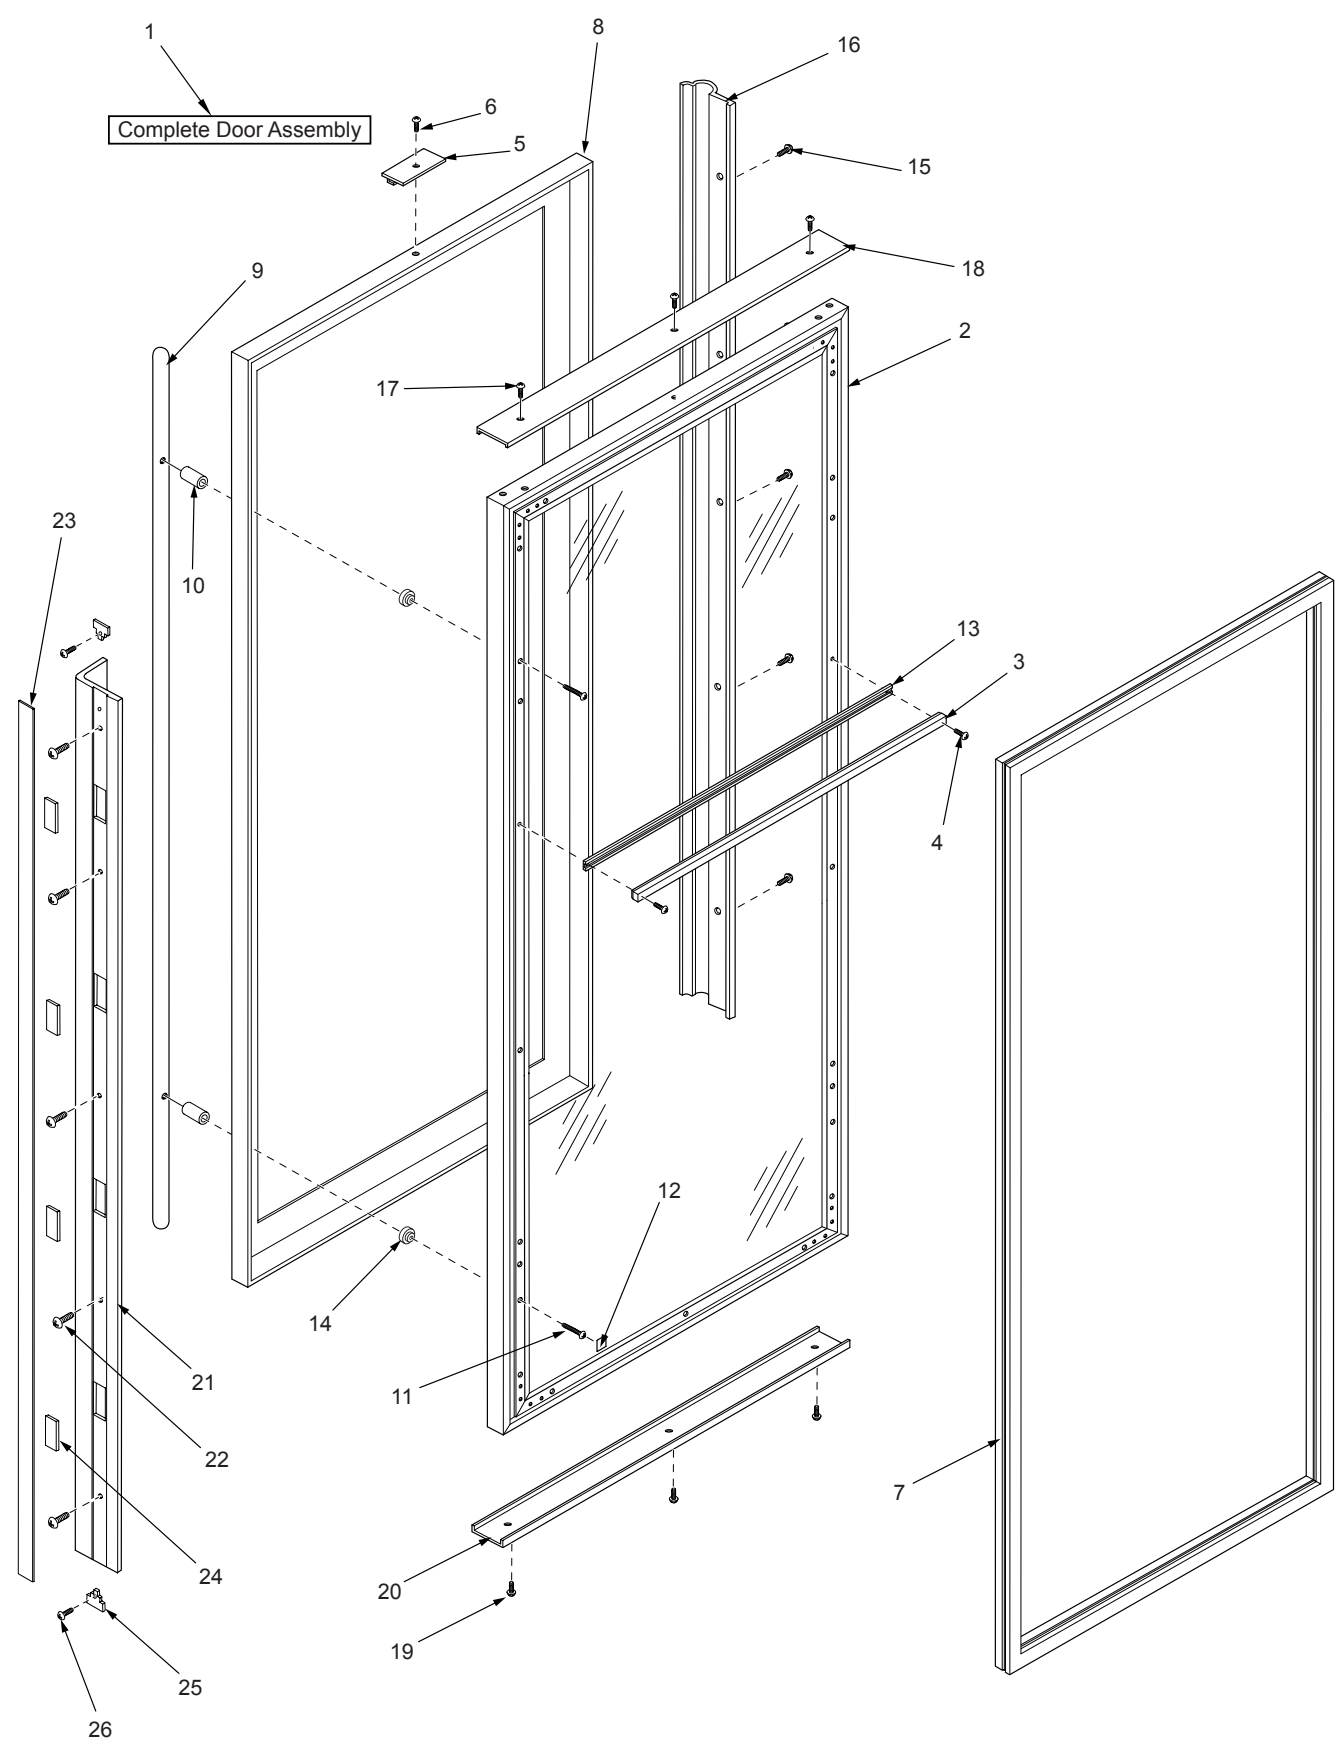

430 DOOR VIEW

430 COSMETIC VIEW PARTS LIST