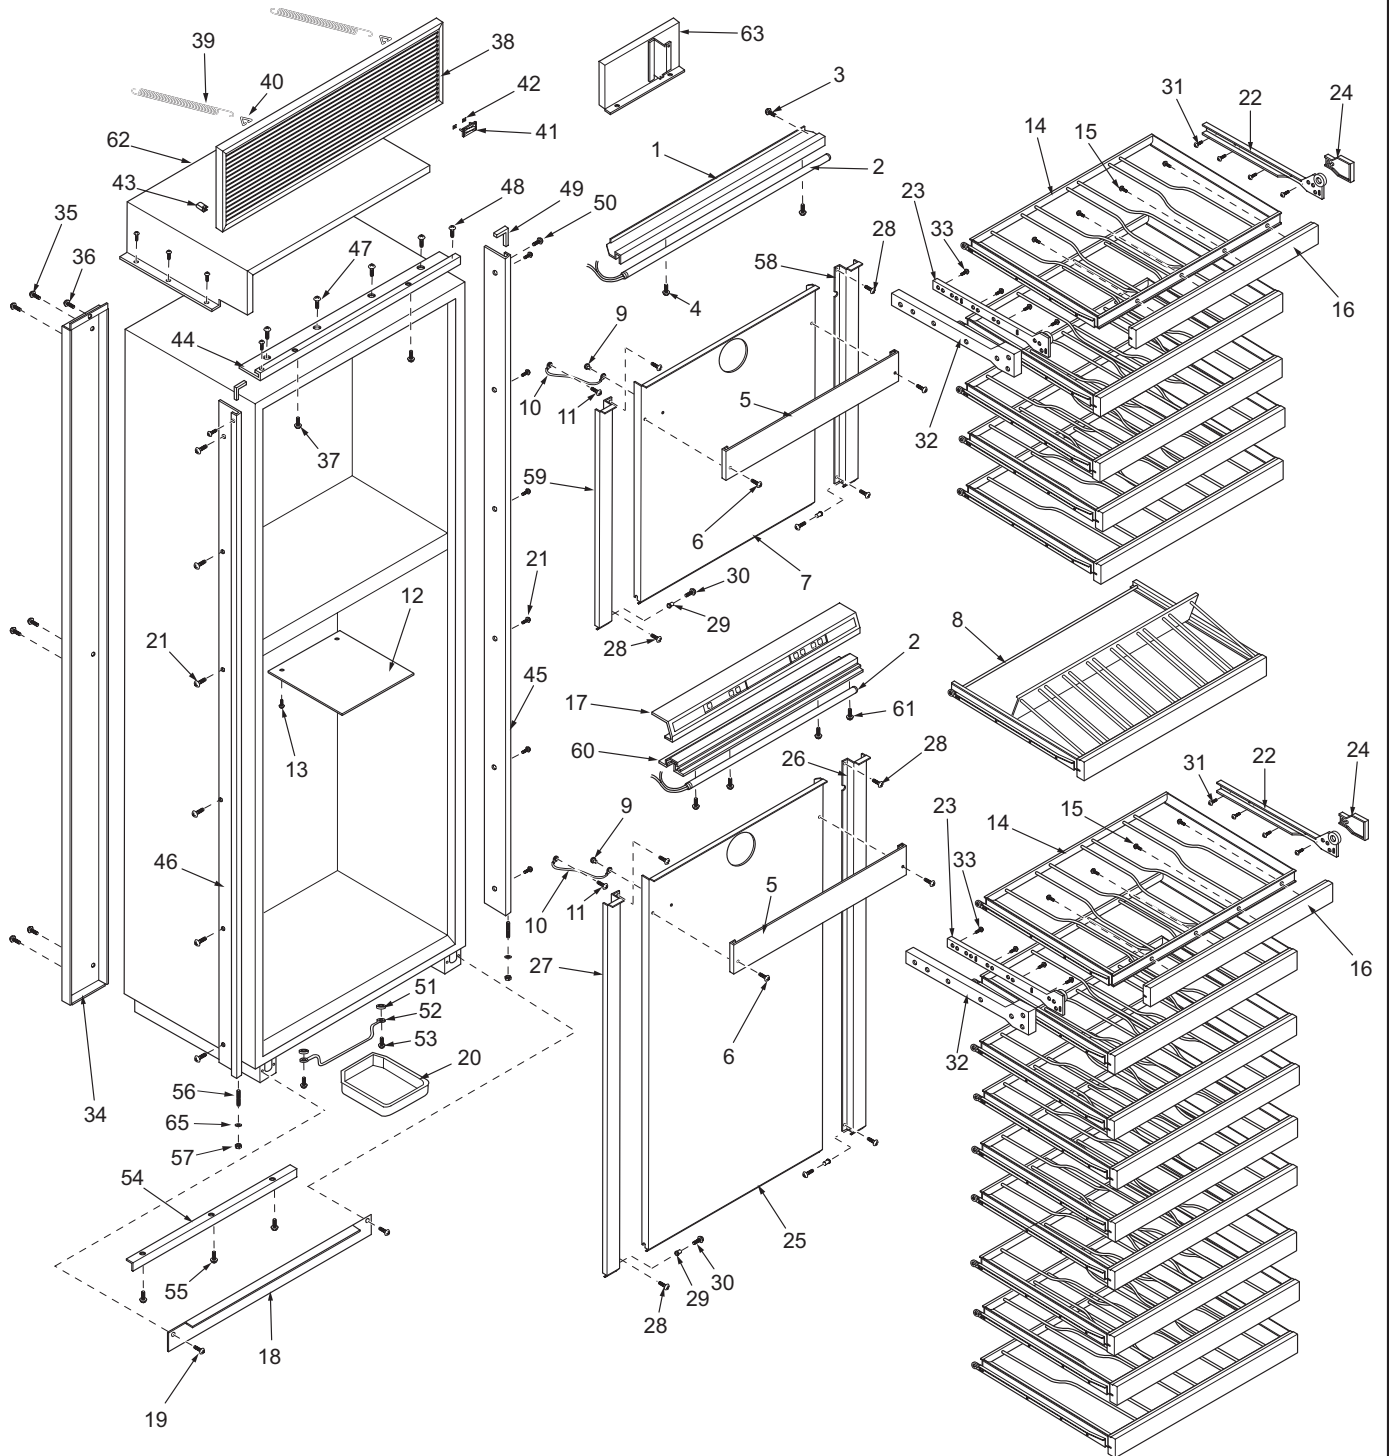

1.	3511690	Extrusion, Upper Light	44.	2229626	Frame, Main Top 30" - RH (See SN Breaks)
2.	3030150	Light Strip, 15 WATT		2229910	Frame,Mn Top 30" RH (See SN Breaks)
3.	6201270	Screw, #8-18 x 5/8" PH PN SS-Gnd		2234028	Frame,Main Top 30 RH (See SN Breaks)
4.	6201310	Screw, #8 x 1-3/4" Flat PH HD		3517051	Frame,Main Top 30-RH, B
5.	0212360	Evaporator Fan cover		3517054	Frame,Main Top 30-RH, P
6.	6201010	Screw, #8-15 x 2" Pan Head		2229627	Frame, Main Top 30" - LH (See SN Breaks)
7.	0200960	Cover, Evaporator Upper		2229920	Frame,Main Top 30"LH (See SN Breaks)
8.	4181780	Rack Assy, Display Wine		2234029	Frame,Main Top 30 LH (See SN Breaks)
9.	6180010	Pop Rivet, 1/8"		3517052	Frame,Main Top 30-LH, B
10.	4323860	Ground Wire Assy		3517055	Frame,Main Top 30-LH, P
11.	6201270	Screw, #8-18 x 5/8" PH PN SS-Gnd	45.	4120580	Main Frame Assy, Right -RH (See SN Breaks)
12.	0184410	Panel, Srvc/Access (See SN Breaks)		4120860	Frame Assy, Main RT Side-RH (See SN Breaks)
	4152220	Pnl Assy, Srvc Acc (See SN Breaks)		4120861	Frame Assy,Main Right -RH, B
13.	6200720	Screw, #8-18 x 1/2 PH Truss HD		4120862	Frame Assy,Main Right -RH, P
14.	4181750	Wine Rack Assembly		2229602	Main Frame, Right Side - LH (See SN Breaks)
15.	6201420	Screw		2234006	Frame, Main Side Right-LH (See SN Breaks)
16.	3516540	Molding, Wood Wine Rack		3517006	Frame,Main Side Right-LH, B
17.	4203130	Control Panel Pkg, SRVC - 430		3517031	Frame,Main Side Right-LH, P
18.	0168570	Kickplate, Stainless Steel (430/S)	46.	2229603	Main Frame, Left Side-RH (See SN Breaks)
	0260710	Kickplate, Solid (430/F, 430/O)		2234004	Frame,Main Side Left-RH (See SN Breaks)
	0168571	Kickplate, Solid-30", B (430/B)		3517004	Frame,Main Side Left-RH, B
	0168572	Kickplate, Solid-30", P (430/P)		3517029	Frame,Main Side Left-RH, P
19.	6200050	Screw, #10-12 x 1/2" Pan HD		4120590	Main Frame Assy, Left -LH (See SN Breaks)
	6200120	Screw, #10-12 x 1/2" Truss HD (SS)		4120870	Frame Assy, Main Left -LH (See SN Breaks)
20.	0164940	Drain Pan, Plastic		4120871	Frame Assy, Main Left -LH, B
21.	6200210	Screw, #8-32 x 1/2" Flat Head	47.	6200010	Frame Assy, Main Left -LH, P
	6201550	Screw, #8-18 X 1/2 Low Profile	48.	6200070	Screw, #10-12 x 3/4" Pan HD
22.	3413551	Cabinet Slide, RH	49.	2210701	Screw, #4-24 x 3/8" Flat HD
23.	3413552	Cabinet Slide, LH	50.	6200070	Main Frame Angle
24.	3421830	Slide Spacer		6200071	Screw, #4-24X3/8 Flat Hd, B
25.	0200970	Cover, Evaporator Lower	51.	3420670	Screw Spacer
26.	0201010	Evap Support, Lower RH	52.	3420760	Drain Pan Holder
27.	0201000	Evap Support, Lower LH	53.	6201060	Screw, #8x1-1/4" PH FLAT TAP
28.	6201270	Screw, #8-18 x 5/8" PH PN SS-Gnd	54.	0169050	Kickplate Support
29.	3520120	Brass Insert	55.	6200010	Screw, #10-12 x 3/4" Pan HD
30.	6200130	Screw, #8-18 x 3/4" Truss HD	56.	3550190	Bottom Hinge Stud
31.	6201230	Screw, #8 x 7/8" w/a #7 PH FT Head	57.	6150200	Nut, 1/4-20 Hex
32.	3421820	Slide Support Spacer		6150201	Nut, 1/4-2 0 Hex, B
33.	6201240	Screw, #8 x 1-3/8" w/a #7 PH FT Hd	58.	0200990	Evap Support, Upper RH
34.	0168950	Duct, Back	59.	0200980	Evap Support, Upper LH
35.	6201060	Screw, #8x1-1/4" PH FLAT TAP	60.	3511720	Housing, Lower Light
36.	6201270	Screw, #8-18 x 5/8" PH PN SS-Gnd	61.	6200720	Screw, #8-18 x 1/2 PH Truss HD
37.	6201310	Screw, #8 x 1-3/4" Flat PH HD	62.	4281250	Shroud Assy, Unit
	6201311	Screw, #8X1-3/4 Flt Ph Hd, B	63.	4281100	Shroud Assy, Compressor
38.	6LG3011	Louvered Grille Assembly, 30" x 11"	64.	6201430	(Not pictured) Panel Mnt Hrdwr Pack
	6PG3011	Panel Grille Assembly, 30" x 11"	65.	6240070	Lock Washer, 1/4" SS
	6SG3011	SS Grille 30" x 11" (See SN Breaks)		6240071	Washer, Lock 1/4", B
	6SG3011/S	SS Grille,30X11-CLSC(See SN Breaks)			
	6SG3011/B	SS Grille 30X11-Carbon			
	6SG3011/P	SS Grille 30X11-Platinum			
39.	3450900	Grille Spring			
40.	3450520	Grille Hook			
41.	3580230	Name Plate, Approx 1-1/4X3" w/Pegs			
	3580210	Name Plate, Appr. 1-1/4"X3" Stick-on			
	3580211	Nameplate, B,P			
42.	6150140	Spring Grip Nut, 1/8"			
43.	6150840	Tinnerman J-Clip			

430 COSMETIC VIEW